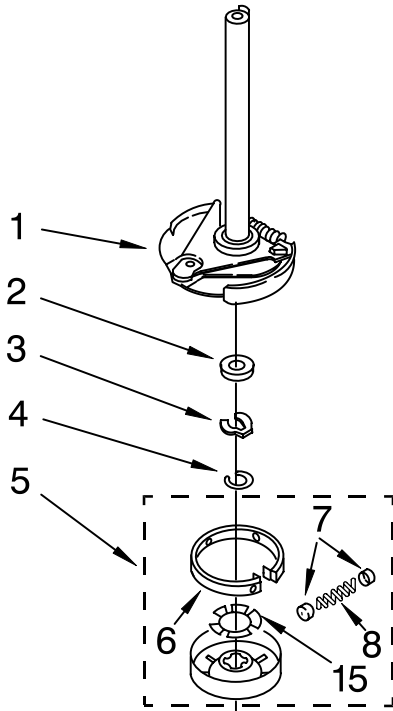

AGITATOR, BASKET AND TUB PARTS

For Model: GSW9650LW0
(White/Grey)

Illus. No.	Part No.	DESCRIPTION
1	63580	Dispenser
2	358237	Screw & Washer (5/16-24 x 1)
3	3363003	Clothes Mover
4	3347288	Agitator
5	3954507	Tub Ring & Gasket
6	3359585	Gasket, Tub Ring
7	3354845	Clip, Agitator
8	3355921	Washer, Agitator
9	3363663	Cam Driven
10	3366877	Dog, Agitator Clutch (4)
11	3363661	Bearing-Driven Cam
12	21366	Nut, Spanner
13	8526016	Basket & Balance Ring (Also Order #14)
14	8522271	Filter Plug
15	3949550	Washer
16	8283125	Tub (Includes Item 25)
17	389140	Block, Basket Drive
18	383727	Gasket, Centerpost
19	3347780	Hose, Pressure Switch
20	3948501	Agitator Assy. (Complete)
21	8519788	Balance Ring
22	3350389	Spacer, Thrust
23	3354733	Cap, Barrier
24	3348855	Seal, Inner Cap
25	3948705	Hose, Bleach
26	8318246	Wax Motor

<https://whirlpooldishwasherusermanual.wordpress.com/>

FOR ORDERING INFORMATION REFER TO PARTS PRICE LIST

BRAKE, CLUTCH, GEARCASE, MOTOR AND PUMP PARTS

For Model: GSW9650LW0
(White/Grey)

Illus. No.	Part No.	DESCRIPTION
1	388952	Brake & Drive Tube (Complete) (Refer to Page 12 For Further Breakdown)
2	63292	Washer, Spin Tube Thrust
3	62697	Ring, Spin Tube Support
4	63283	Ring, Retainer
5	3951311	Clutch (Complete)
6	3951308	Band & Lining, Clutch
7	62646	Cap, Clutch Spring (2)
8	3946792	Spring, Clutch
9	3360630	Gearcase (Complete) (Refer To Page 13 For Further Breakdown)