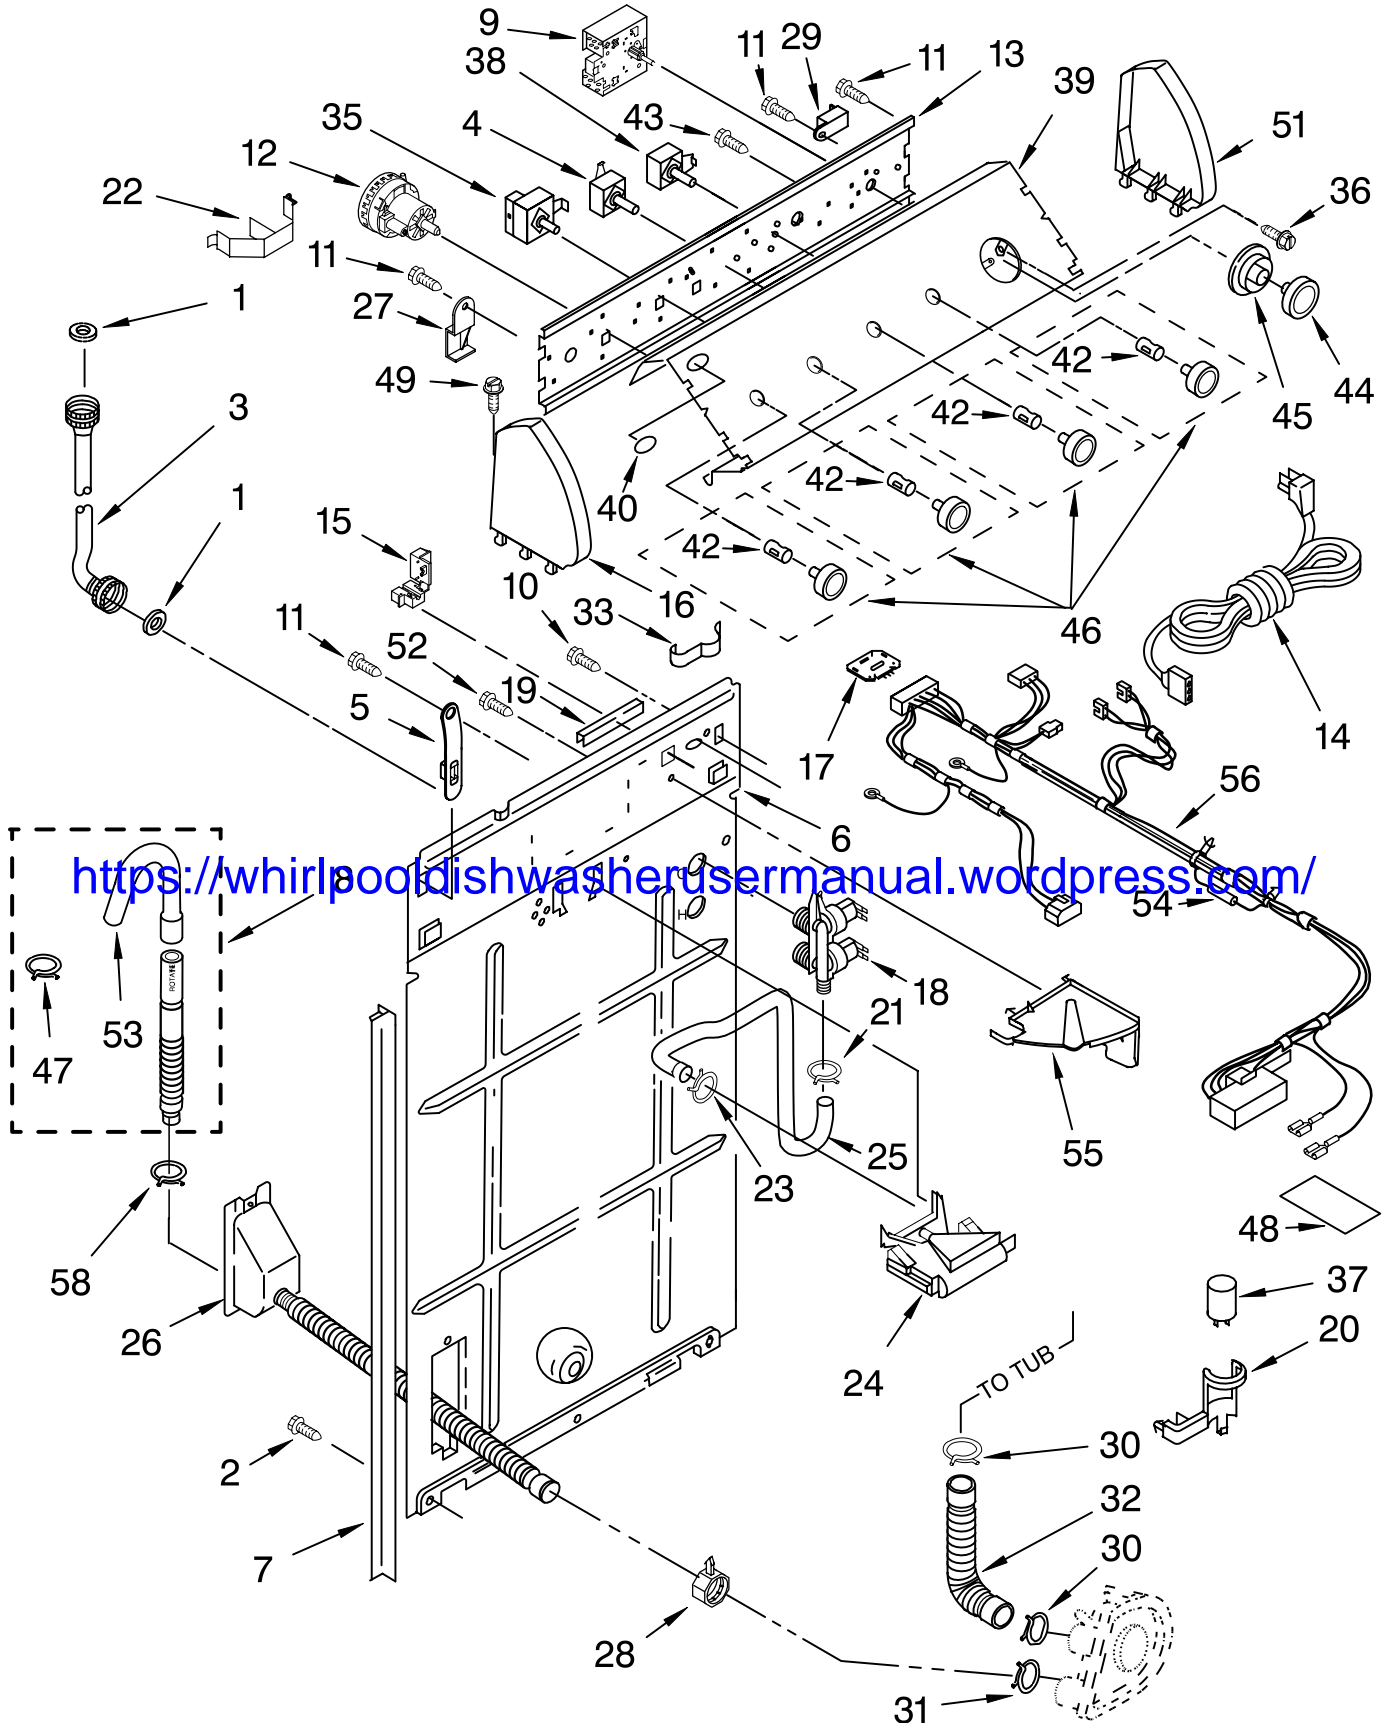

CONTROLS AND REAR PANEL PARTS

For Model: GSW9650LW0
(White/Grey)

FOR ORDERING INFORMATION REFER TO PARTS PRICE LIST

CONTROLS AND REAR PANEL PARTS

For Model: GSW9650LW0
(White/Grey)

Illus. No.	Part No.	DESCRIPTION	Illus. No.	Part No.	DESCRIPTION	Illus. No.	Part No.	DESCRIPTION
1	3976300	Washer, Water Inlet Hose (4) (1-1/16 x 5/8)	16	8271365	Cap, End (L.H.)	38	3950356	Switch, Rotary
2	62863	Screw, 10-16 x 3/8	17	3955728	ETC Control	39	3955824	Panel, Console (Includes #40)
3		Hose, Water Inlet	18	3979346	Valve, Water Inlet & Thermistor Assy.	40	3955776	Medallion
	3949374	Blue Coupler	19	303294	Edge Protector	42	8536939	Clip, Knob
	3949375	Red Coupler	20	8318201	Clip, Capacitor	43	3400073	Screw, Ground
4	8532053	Switch, Rotary	21	370451	Clamp, Hose	44	8538950	Knob, Timer
5	8318255	Strap, Console (2)	22	8055003	Clip, Harness & Pressure Hose	45	8538955	Dial, Timer
6	3357978	Panel, Rear	23	371503	Clamp, Hose	46	8538957	Knob, Control
7	62747	Pad, Rear Panel	24	387606	Break, Vacuum	47	3366913	Clamp, Hose
8	3951609	Hose, Rubber Drain	25	8317926	Hose, Vacuum Break	48	3976286	Shield, Capacitor
9	3955501	Timer, Control (60 Hz.) (Motor Not A Service Part)	26	8317940	Assembly, Drain Hose	49	388326	Screw, 8-18 x 1.25 (Panel to Top)
			27	8283343	Retainer, Harness	51	8271359	Cap, End (R.H.)
10	3351614	Screw, Ground 10-24 x 3/8	28	3976395	Clamp, Hose	52	9740848	Screw
11	90767	Screw, 8-18 x 3/8	29	694419	Mini-Buzzer	53	3357027	Nozzle, Drain Hose
12	8528337	Switch, Water Level	30	3363366	Clamp, Hose	54	8317387	Fuse (In Harness)
13	3948608	Bracket, Control	31	8317496	Clamp, Hose	55	8539874	Shield, Suds
14	661661	Cord, Power (Includes Item 15)	32	3951449	Hose, Pump To Tub	56	3955727	Harness, Wiring (For Detail See Pages 9 & 10)
15	3952821	Strain Relief, Power Cord	33	3347812	Clip, Harness	58	3366912	Clamp, Drain Hose
			35	3949180	Switch, Rotary (Temp. Switch)			
			36	3400064	Screw, Timer Mounting (2)			
			37	661605	Capacitor, Motor Start			

<https://whirlpooldishwasherusermanual.wordpress.com/>