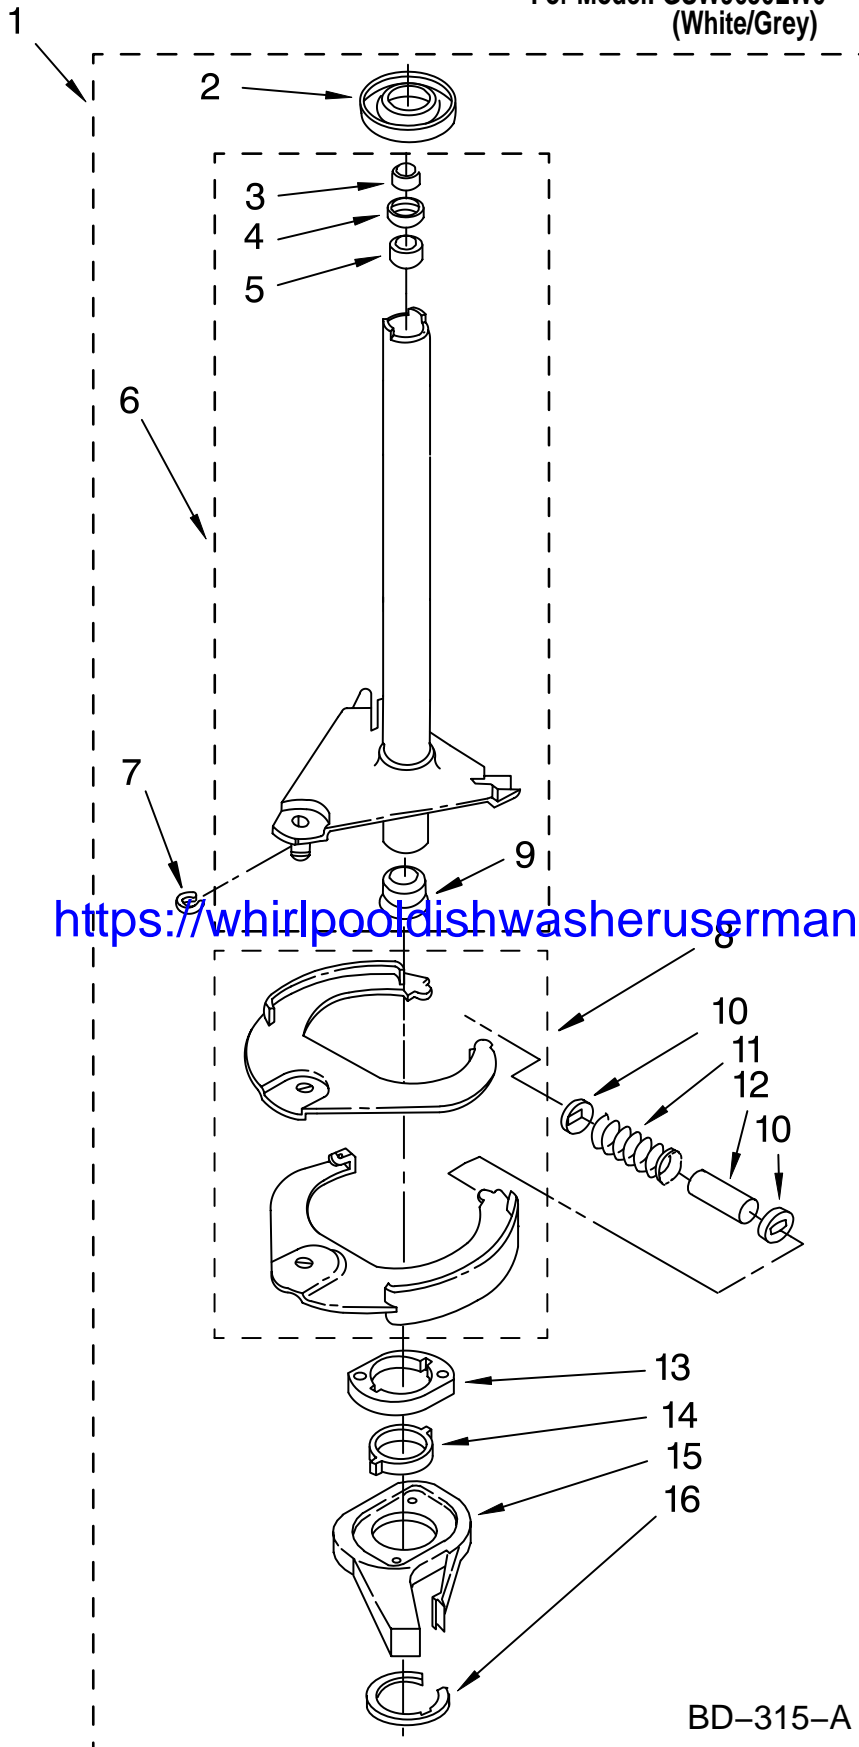

WH2H

FOR ORDERING INFORMATION REFER TO PARTS PRICE LIST

WIRING HARNESS PARTS

For Model: GSW9650LW0
(White/Grey)

Illus. No.	Part No.	DESCRIPTION	Illus. No.	Part No.	DESCRIPTION	Illus. No.	Part No.	DESCRIPTION
1	3349557	Clip, Harness	10	62889	Receptacle, Terminal (3-Way) (Lid Switch) (Use Term.94613)	17	3390423	Block, Disconnect (12-Way) (Timer) (Use Term. 94613)
2	388498	Clip, Harness				18	3347730	Receptacle (6-Way) (Use Term. 94613)
3	3347812	Clip, Harness	11	353424	Plug, Terminal (3-Way) (Power Cord) (Use Term.94613)	19	3349494	Connector, Etc
4	3352501	Clip, Harness	12	62505	Block, Disconnect (Motor 2 Speed) (Use Term.352088)	20	3407125	E.T.C. Control
5	90016	Clip, Harness	13	3347243	Block, Disconnect (Use Term. 352088)	21	3948617	Connector (T.P.A.) (3-Circuit) (Lid Switch)
6	3390496	Clip, Harness	14	63523	Protector	22	3360056	Connector (T.P.A.) (3-Circuit) (Pressure Switch)
7	389379	Retainer, (Suds Models)	15	717252	Connector (2-Way) (Use Term.94614)	23	3354925	Block, Connector (Cold Valve)
8	3948614	Timer, Block Disconnect (White)	16	3352944	Clip, Harness	24	3354926	Block, Connector (Hot Valve)
9	352089	Timer, Block Disconnect (Black)						

<https://whirlpooldishwasherusermanual.wordpress.com/>

**FOR COMPLETE WIRING HARNESS REFER TO
CONTROL AND REAR PANEL PARTS PAGE**

WH2H

FOR ORDERING INFORMATION REFER TO PARTS PRICE LIST

WATER SYSTEM PARTS

FOR ORDERING INFORMATION REFER TO PARTS PRICE LIST

BRAKE AND DRIVE TUBE PARTS

For Model: GSW9650LW0
(White/Grey)

Illus. No.	Part No.	DESCRIPTION
1	388952	Brake And Drive Tube (Complete)
2	62658	Ring, Thrust
3	91939	Seal, Oil
4	356427	Seal, Drive Tube
5	356937	Spacer, Drive Tube
6	64027	Tube, Basket Drive (Includes Illus. 3, 4, 5 & 9)
7	64035	Ring, Retaining
8	64232	Shoe, Brake
9	62703	"T" Bearing, Spin Tube
10	62648	Cap, Brake Spring (2)
11	387806	Spring, Brake
12	62909	Sleeve, Brake Spring
13	63023	Cam, Brake Release
14	63022	Sleeve, Cam
15	64194	Driver, Brake Cam
16	90368	Ring, Retaining