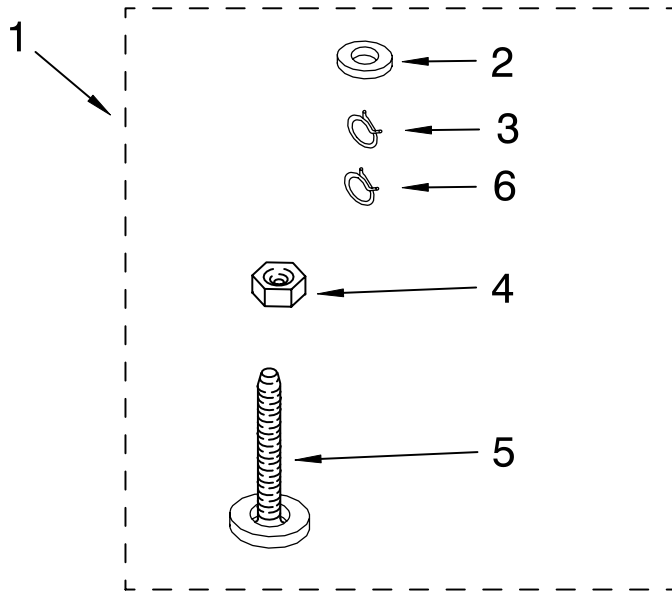

GEARCASE PARTS

For Model: GSW9650LW0
(White/Grey)

Illus. No.	Part No.	DESCRIPTION
1	3360630	Gearcase (Complete)
2	285202	Cover, Gearcase
3	3349985	Seal, Gearcase Cover
4	285195	Sealer, Gasket (.20 Fl. Oz.) (6 ml)
5	63320	Pinion, Spin (Includes Illus. 25)
6	356427	Seal, Spin Pinion
7	389387	Shaft, Agitator (Complete)
8	90369	Ring, Retaining (2)
9	62677	Retainer, Spring
10	62676	Spring, Agitate
11	63273	Gear, Agitate (Includes 15 and 29)
12	62619	Washer, Agitate Gear
13	62580	Cam Follower (Includes 14)
14	62581	Cam, Agitate (Includes 13)
15	285352	Seal, Cam (Includes 11 and 29)
16	62618	Washer, Cam Thrust
17	16018	Bearing, Thrust
18	85529	Ball, Bearing
19	389230	Bottom and Pinion, Gearcase
21	285352	Seal, Thrust Plug
22	3351614	Screw, Gearcase Cover, Mounting (8) (10-24 x 3/8)
23	3362552	Ring, Retaining
24	285735	Washer Kit, Thrust
25	62570	Gear, Spin
26	388253	Neutral Assembly
27	3349296	Rack, Connecting
28	62621	Actuator, Shift
29	388815	Washer, Intermediate

<https://whirlpooldishwasherusermanual.wordpress.com/>

GC-215-C

FOR ORDERING INFORMATION REFER TO PARTS PRICE LIST

MISCELLANEOUS PARTS

For Model: GSW9650LW0
(White/Grey)

Illus. No.	Part No.	DESCRIPTION
1	3976263	Miscellaneous Parts Bag
2	3976300	Washer, Inlet Hose (1-1/16 x 5/8) (4)
3	3366913	Clamp, Hose
4	3359452	Nut, Lock (3/8-16)
5	389102	Foot, Front (2)
6	3366912	Clamp, Hose