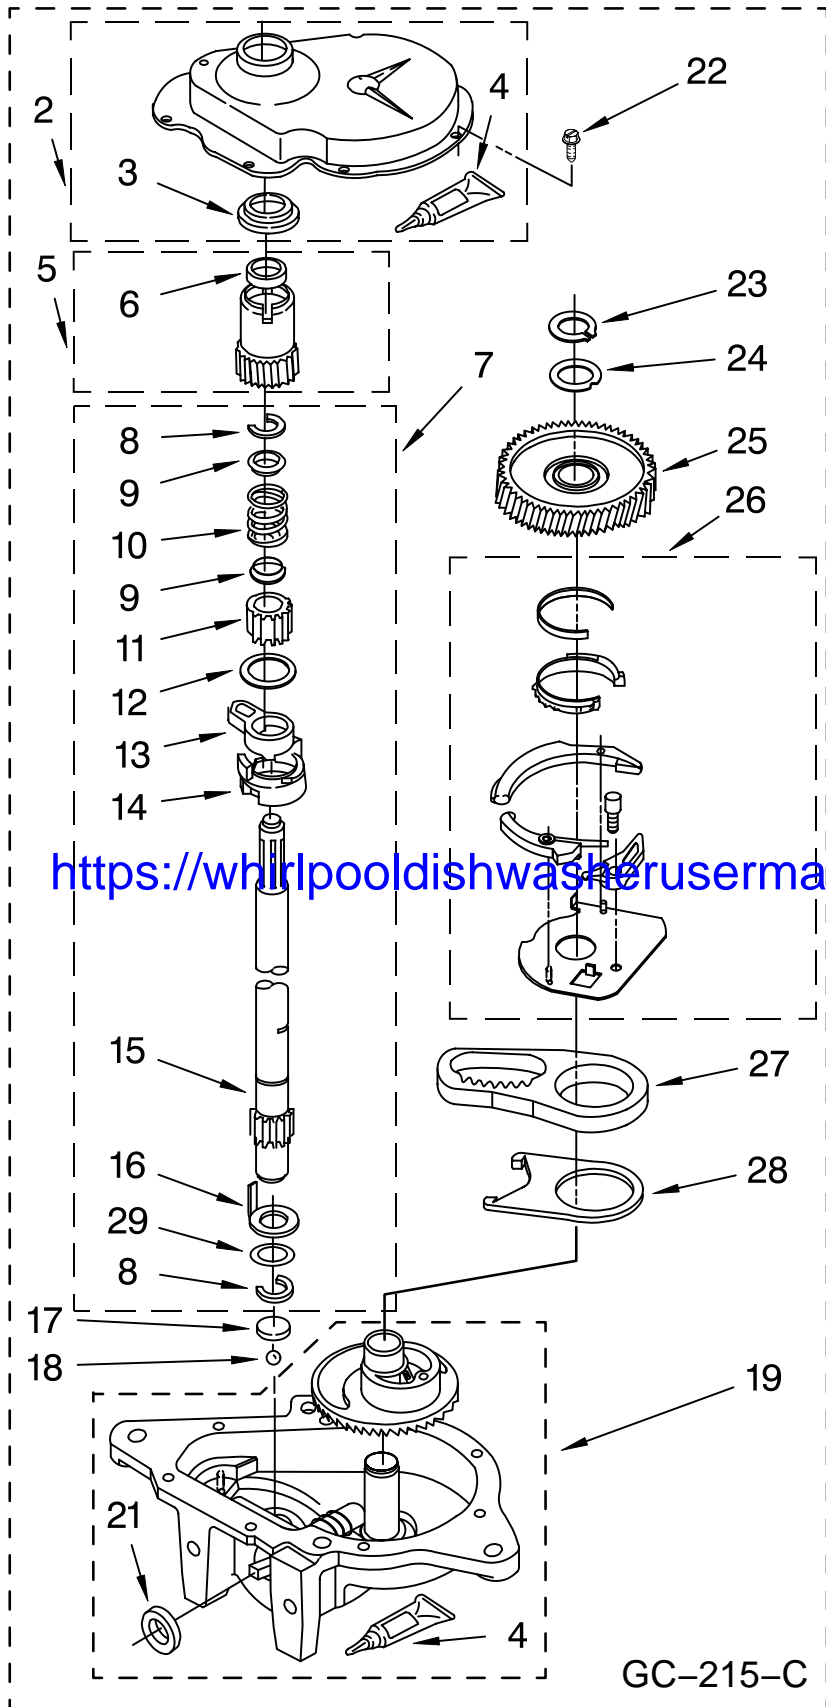

GEARCASE PARTS

For Model: GSW9650LW0
(White/Grey)

Illus. No.	Part No.	DESCRIPTION
1	3360630	Gearcase (Complete)
2	285202	Cover, Gearcase
3	3349985	Seal, Gearcase Cover
4	285195	Sealer, Gasket (.20 Fl. Oz.) (6 ml)
5	63320	Pinion, Spin (Includes Illus. 25)
6	356427	Seal, Spin Pinion
7	389387	Shaft, Agitator (Complete)
8	90369	Ring, Retaining (2)
9	62677	Retainer, Spring
10	62676	Spring, Agitate
11	63273	Gear, Agitate (Includes 15 and 29)
12	62619	Washer, Agitate Gear
13	62580	Cam Follower (Includes 14)
14	62581	Cam, Agitate (Includes 13)
15	285352	Seal, Cam (Includes 11 and 29)
16	62618	Washer, Cam Thrust
17	16018	Bearing, Thrust
18	85529	Ball, Bearing
19	389230	Bottom and Pinion, Gearcase
21	285352	Seal, Thrust Plug
22	3351614	Screw, Gearcase Cover, Mounting (8) (10-24 x 3/8)
23	3362552	Ring, Retaining
24	285735	Washer Kit, Thrust
25	62570	Gear, Spin
26	388253	Neutral Assembly
27	3349296	Rack, Connecting
28	62621	Actuator, Shift
29	388815	Washer, Intermediate

<https://whirlpooldishwasherusermanual.wordpress.com/>

GC-215-C

FOR ORDERING INFORMATION REFER TO PARTS PRICE LIST