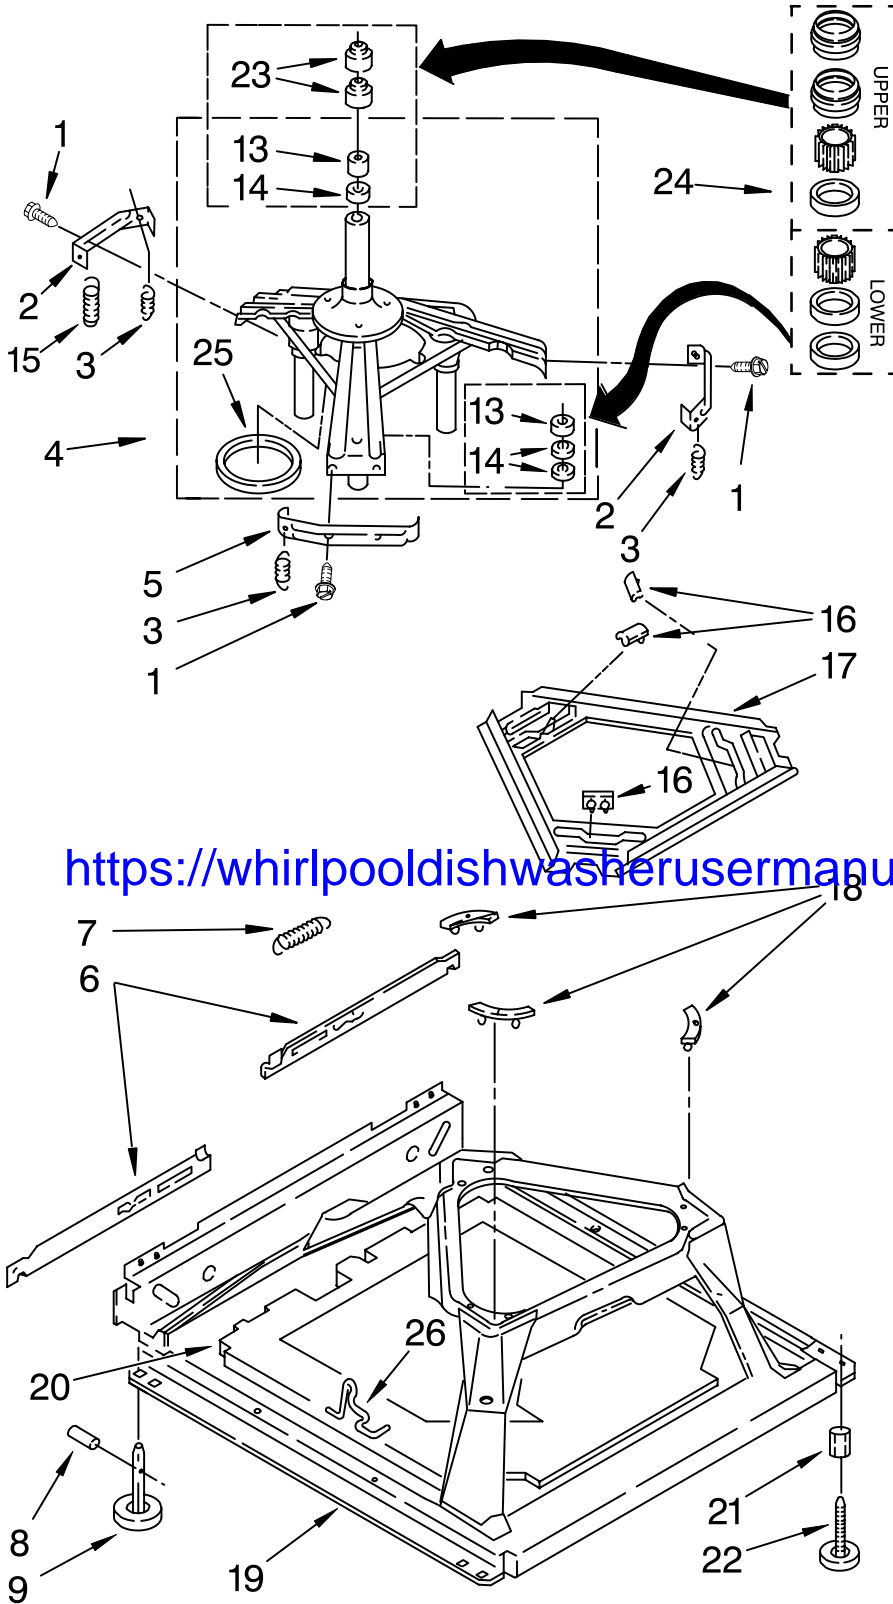

Illus. No.	Part No.	DESCRIPTION
10	3357334	Screw, Gearcase To Base (2)
11	62611	Plate, Motor Mount To Gearcase
12	62691	Grommet, Motor (4)
13	285753	Coupling, Motor & Isolation
15	3355454	Clip, Anti-Rattle
16	3400516	Screw (2)
17	3349637	Retainer, Motor (2)
18	3362089	Shield, Tub To Motor
19	8529935	Motor, Main Drive
20	8529896	Switch, Main Drive Motor
21	8546127	Retainer, Pump (2)
22	3363394	Pump (Complete)
23	3387485	Screw, 10-16 x 5/8
24	3946532	Shield, Motor

<https://whirlpooldishwasherusermanual.wordpress.com/>

FOR ORDERING INFORMATION REFER TO PARTS PRICE LIST

MACHINE BASE PARTS

For Model: GSW9650LW0
(White/Grey)

Illus. No.	Part No.	DESCRIPTION
1	3400076	Screw, Bracket Mounting
2	64067	Bracket, Spring Outer (2)
3	63907	Spring Suspension, (3)
4	3362087	Support & Brake, Tub
5	64065	Bracket, Spring Outer (L.F.)
6	63466	Link, Leveling Mechanism (2)
7	62597	Spring, Leveling Mechanism
8	62837	Pin, Knurled
9	62596	Foot, Rear (2)
13	3347047	Bearing, Centerpost (2)
14	357409	Seal, Centerpost (3)
15	8318050	Spring, Counterweight
16	62568	Pad, Plate
17	394615	Base Suspension (Includes Illus. 16)
18	3363660	Pad, Base
19	3946512	Base Assembly (Includes Illus. 6, 7, 8, 9, 18 & 26)
20	8544816	Sound Absorber
21	3359452	Nut, Lock (2) (3/8-16)
22	389102	Foot, Front (2)
23	356934	Seal, Centerpost (2)
24	285203	Centerpost Bearing Kit (Includes Illus. 13, 14 & 23)
25	63134	Ring, Sound Deadening
26	63806	Retainer, Suspension Spring