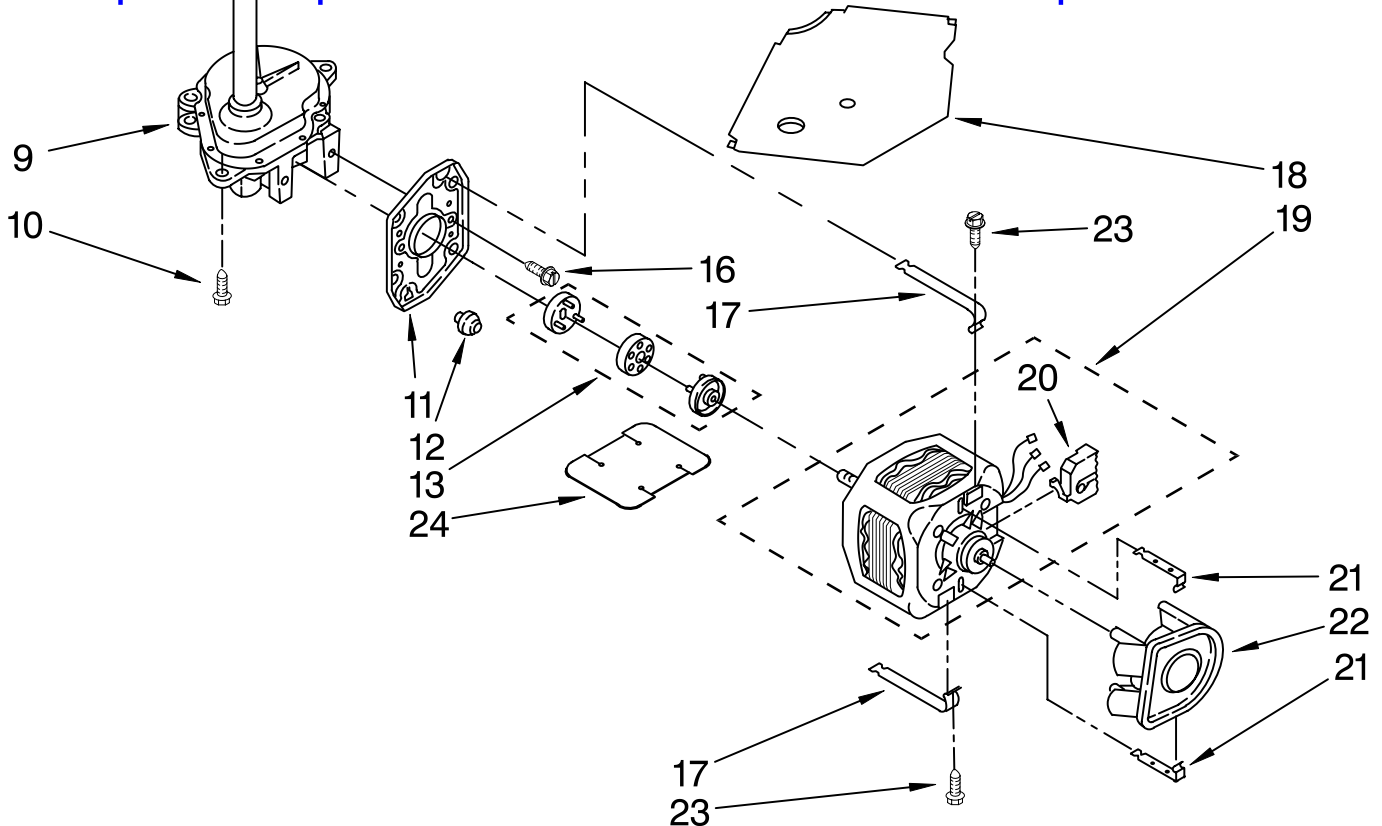

Illus. No.	Part No.	DESCRIPTION
1	388952	Brake & Drive Tube (Complete) (Refer to Page 12 For Further Breakdown)
2	63292	Washer, Spin Tube Thrust
3	62697	Ring, Spin Tube Support
4	63283	Ring, Retainer
5	3951311	Clutch (Complete)
6	3951308	Band & Lining, Clutch
7	62646	Cap, Clutch Spring (2)
8	3946792	Spring, Clutch
9	3360630	Gearcase (Complete) (Refer To Page 13 For Further Breakdown)

Illus. No.	Part No.	DESCRIPTION
10	3357334	Screw, Gearcase To Base (2)
11	62611	Plate, Motor Mount To Gearcase
12	62691	Grommet, Motor (4)
13	285753	Coupling, Motor & Isolation
15	3355454	Clip, Anti-Rattle
16	3400516	Screw (2)
17	3349637	Retainer, Motor (2)
18	3362089	Shield, Tub To Motor
19	8529935	Motor, Main Drive
20	8529896	Switch, Main Drive Motor
21	8546127	Retainer, Pump (2)
22	3363394	Pump (Complete)
23	3387485	Screw, 10-16 x 5/8
24	3946532	Shield, Motor

<https://whirlpooldishwasherusermanual.wordpress.com/>