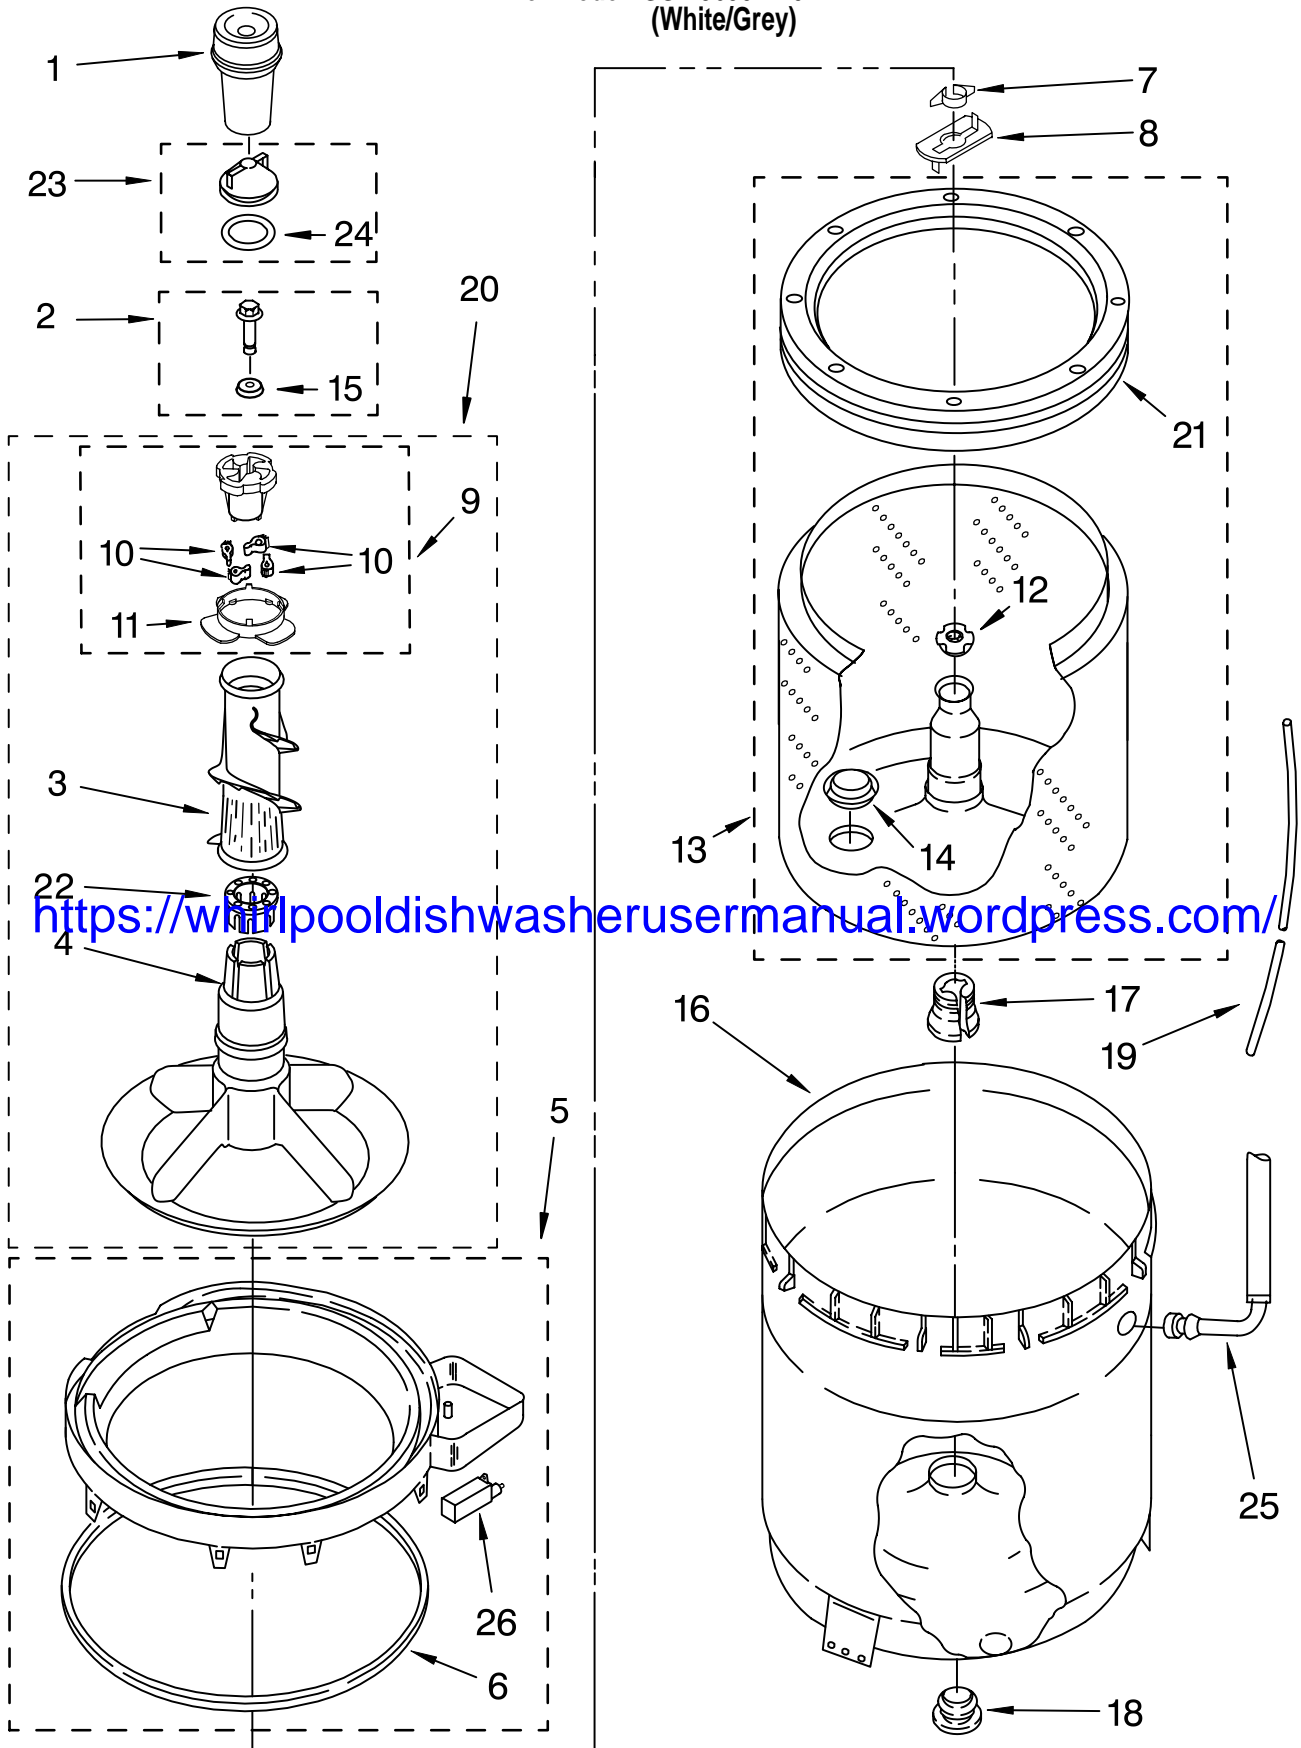

AGITATOR, BASKET AND TUB PARTS

For Model: GSW9650LW0
(White/Grey)

<https://www.pooldishwasherusermanual.wordpress.com/>

FOR ORDERING INFORMATION REFER TO PARTS PRICE LIST

AGITATOR, BASKET AND TUB PARTS

For Model: GSW9650LW0
(White/Grey)

Illus. No.	Part No.	DESCRIPTION
1	63580	Dispenser
2	358237	Screw & Washer (5/16-24 x 1)
3	3363003	Clothes Mover
4	3347288	Agitator
5	3954507	Tub Ring & Gasket
6	3359585	Gasket, Tub Ring
7	3354845	Clip, Agitator
8	3355921	Washer, Agitator
9	3363663	Cam Driven
10	3366877	Dog, Agitator Clutch (4)
11	3363661	Bearing-Driven Cam
12	21366	Nut, Spanner
13	8526016	Basket & Balance Ring (Also Order #14)
14	8522271	Filter Plug
15	3949550	Washer
16	8283125	Tub (Includes Item 25)
17	389140	Block, Basket Drive
18	383727	Gasket, Centerpost
19	3347780	Hose, Pressure Switch
20	3948501	Agitator Assy. (Complete)
21	8519788	Balance Ring
22	3350389	Spacer, Thrust
23	3354733	Cap, Barrier
24	3348855	Seal, Inner Cap
25	3948705	Hose, Bleach
26	8318246	Wax Motor

<https://whirlpooldishwasherusermanual.wordpress.com/>

FOR ORDERING INFORMATION REFER TO PARTS PRICE LIST