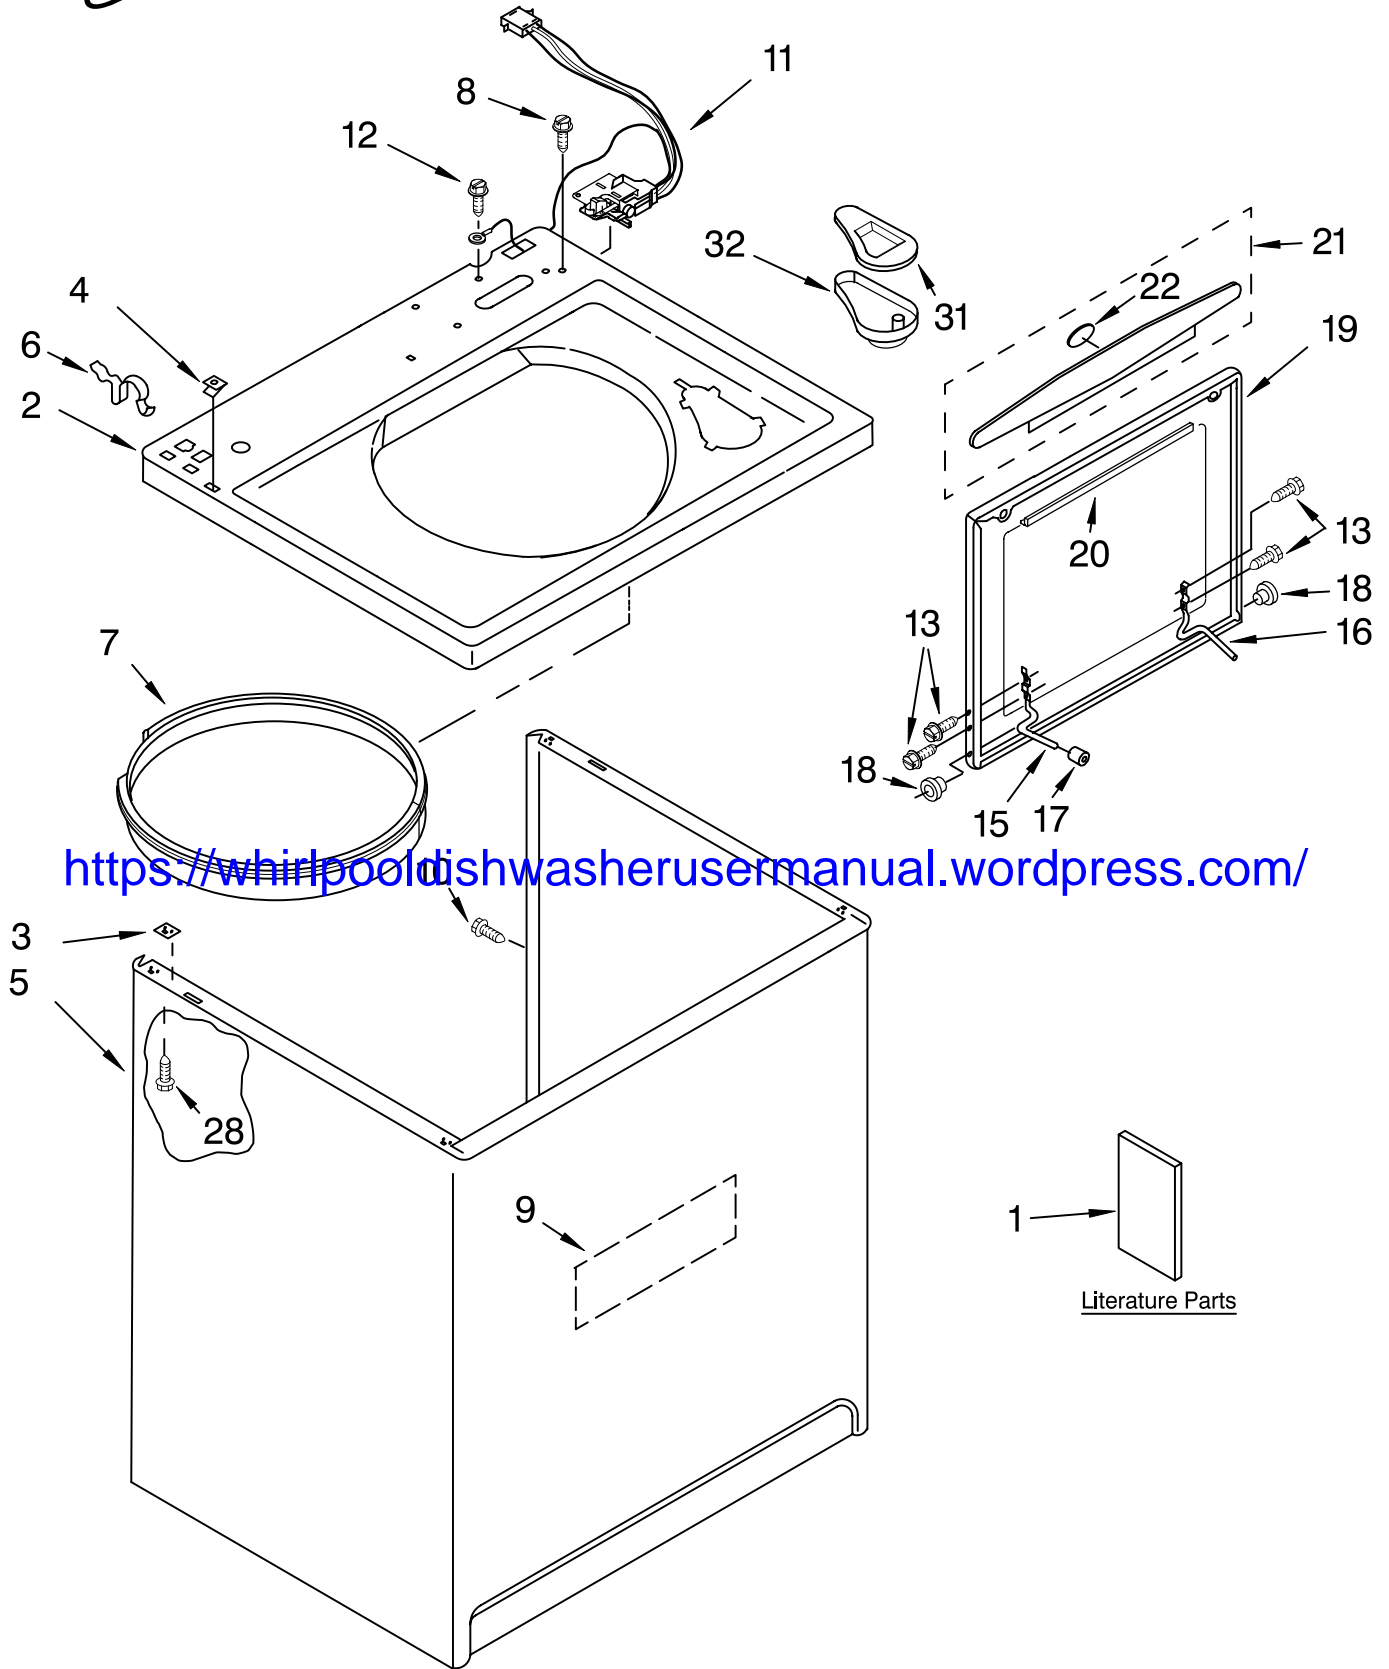

TOP AND CABINET PARTS

AUTOMATIC WASHER

For Model: GSW9650LW0
(White/Grey)

<https://whirlpooldishwasherusermanual.wordpress.com/>

FOR ORDERING INFORMATION REFER TO PARTS PRICE LIST

TOP AND CABINET PARTS

For Model: GSW9650LW0
(White/Grey)

Illus. No.	Part No.	DESCRIPTION
1		Literature Parts
	LIT3956025	Installation Instructions
	LIT3955905	Feature Sheet
	LIT3955869	Use & Care Guide
	LIT3956358	Energy Guide
	LIT3955503	Wiring Diagram

Following May Be Purchased