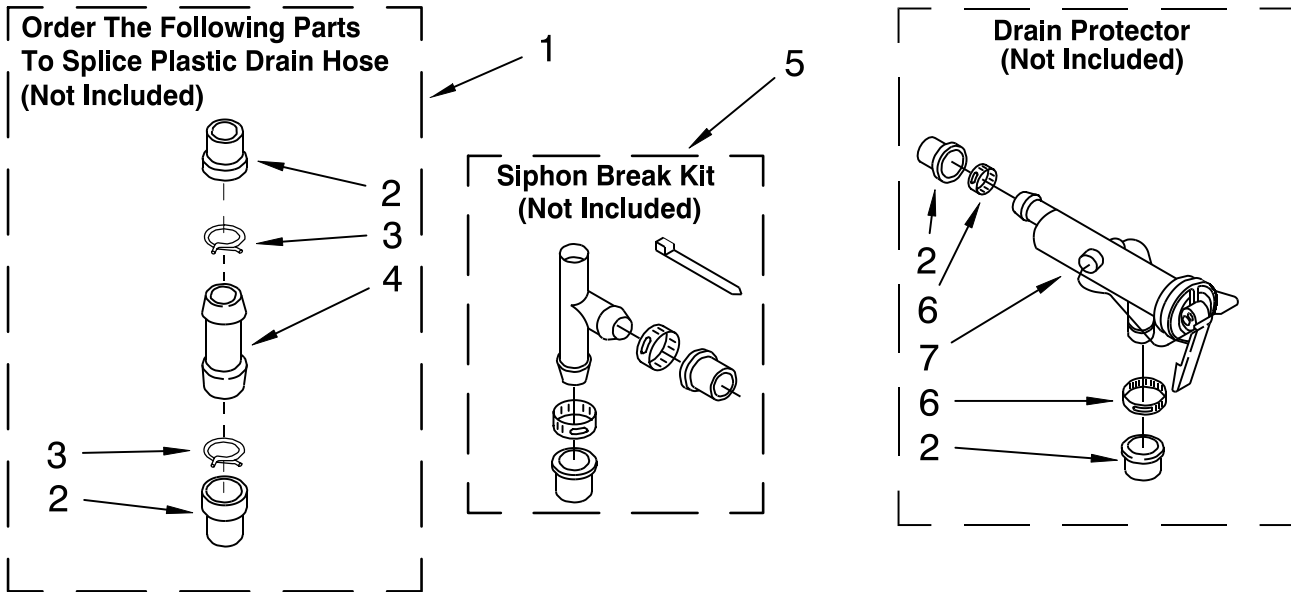

WATER SYSTEM PARTS

For Model: GSW9650LW0
(White/Grey)

WS400

<https://whirlpooldishwasherusermanual.wordpress.com/>

Illus. No.	Part No.	Description
1	285442	Connector Kit, Plastic Drain Hose
2	285321	Sleeve Kit, (Contains 2 Sleeves)
3	370447	Clamp, Hose
4	16272	Connector, Straight
5	285320	Siphon Break Kit (Not Included)
6	65349	Clamp, Hose
7	367031	Drain Protector (Not Included)

FOR ORDERING INFORMATION REFER TO PARTS PRICE LIST