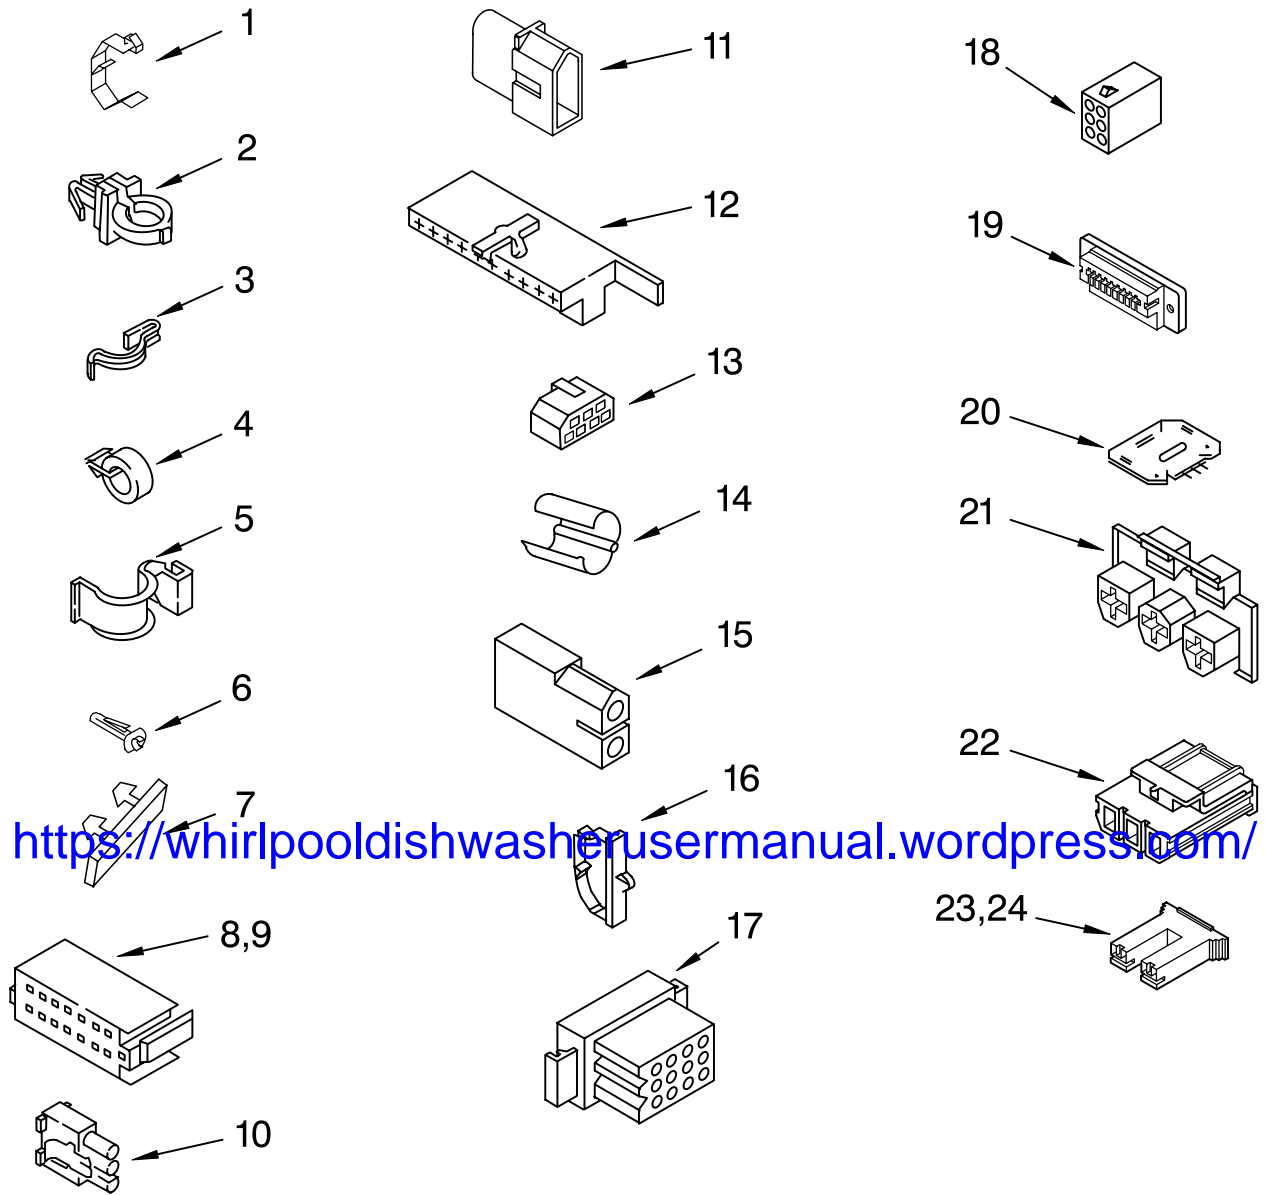

WIRING HARNESS PARTS

For Model: GSW9650LW0
(White/Grey)

<https://whirlpooldishwasherusermanual.wordpress.com/>

WH2H

FOR ORDERING INFORMATION REFER TO PARTS PRICE LIST

WIRING HARNESS PARTS

For Model: GSW9650LW0
(White/Grey)

Illus. No.	Part No.	DESCRIPTION	Illus. No.	Part No.	DESCRIPTION	Illus. No.	Part No.	DESCRIPTION
1	3349557	Clip, Harness	10	62889	Receptacle, Terminal (3-Way) (Lid Switch) (Use Term.94613)	17	3390423	Block, Disconnect (12-Way) (Timer) (Use Term. 94613)
2	388498	Clip, Harness				18	3347730	Receptacle (6-Way) (Use Term. 94613)
3	3347812	Clip, Harness	11	353424	Plug, Terminal (3-Way) (Power Cord) (Use Term.94613)	19	3349494	Connector, Etc
4	3352501	Clip, Harness	12	62505	Block, Disconnect (Motor 2 Speed) (Use Term.352088)	20	3407125	E.T.C. Control
5	90016	Clip, Harness	13	3347243	Block, Disconnect (Use Term. 352088)	21	3948617	Connector (T.P.A.) (3-Circuit) (Lid Switch)
6	3390496	Clip, Harness	14	63523	Protector	22	3360056	Connector (T.P.A.) (3-Circuit) (Pressure Switch)
7	389379	Retainer, (Suds Models)	15	717252	Connector (2-Way) (Use Term.94614)	23	3354925	Block, Connector (Cold Valve)
8	3948614	Timer, Block Disconnect (White)	16	3352944	Clip, Harness	24	3354926	Block, Connector (Hot Valve)
9	352089	Timer, Block Disconnect (Black)						

<https://whirlpooldishwasherusermanual.wordpress.com/>

**FOR COMPLETE WIRING HARNESS REFER TO
CONTROL AND REAR PANEL PARTS PAGE**

WH2H

FOR ORDERING INFORMATION REFER TO PARTS PRICE LIST