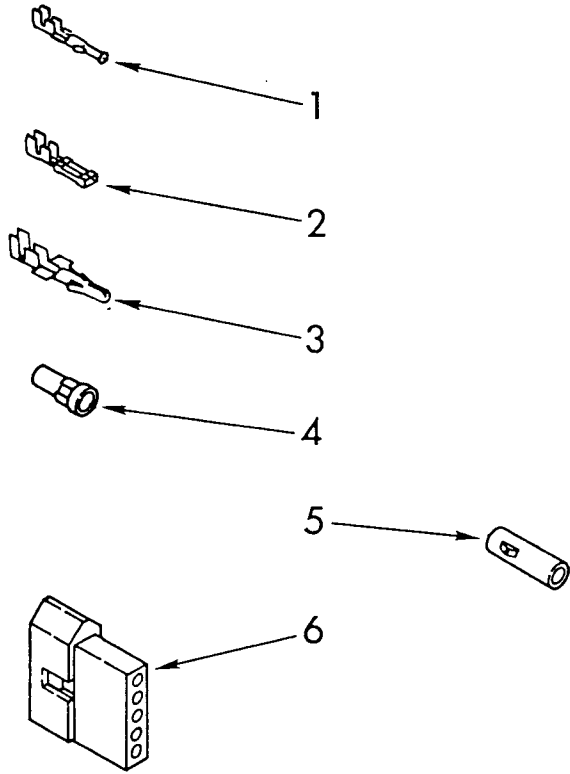

WIRING HARNESS PARTS

For Model: GDP6000XRP0

<https://whirlpooldishwasherusermanual.wordpress.com/>