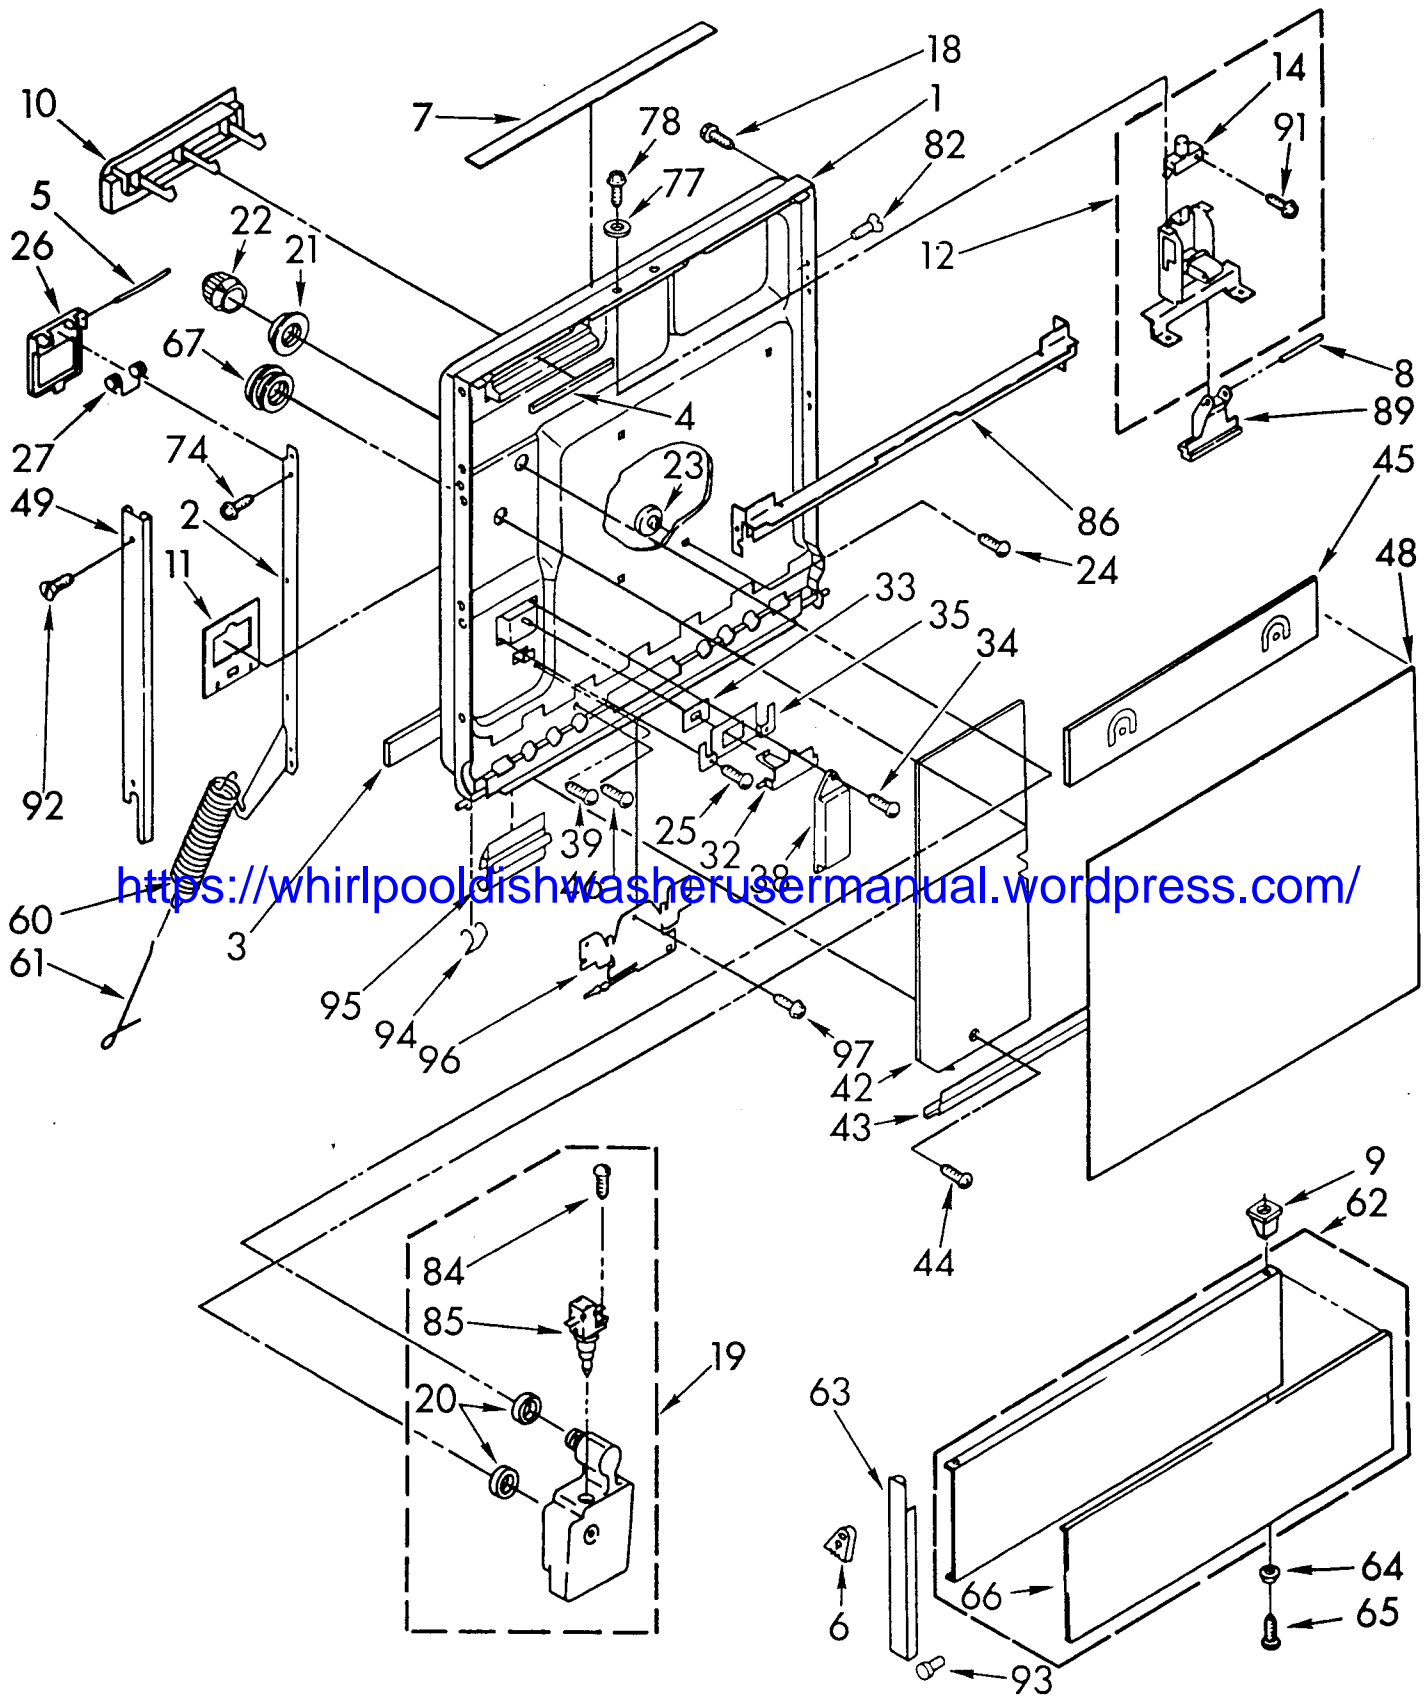

DOOR PARTS

For Model: GDP6000XRP0

FOR ORDERING INFORMATION REFER TO PARTS PRICE LIST

1	304375	Door, Inner
2	303197	Support, Door (R.H.)
	303196	Support, Door (L.H.)
3	717921	Gasket, Door
4	719860	Baffle
5	300115	Pin, Lid Hinge
6	301596	Retainer (2)
7	LIT303498	Label, User Guide
8	300234	Pin, Pivot (2)
9	356592	Grommet
10	300246	Screen, Vent
11	303978	Barrier
12	304395	Latch Assembly
14		Switch, Interlock
	300232	Alternate
	303075	Alternate
	303885	Alternate
18	304233	Screw, 8 x 1-7/8 (2)
19	304442	Dispenser, Wetting Agent
20	713080	Washer
21	718575	Nut
22	718577	Indicator, Level
23	300239	Button, Retainer (3)
24	300250	Screw, 8-18 x 3/8 (3)
25	304231	Screw, 8 x 1/2 Hi-Lo Blunt Point (2)
26	300155	Lid, Detergent Dispenser Assembly
27	300106	Spring, Lid
32	300119	Lever, Catch
33	300105	Seal, Lever
34	304231	Screw, 8-18 x 1/2
35	300104	Retainer
38	300109	Actuator
39	304231	Screw, 8 x 1/2 Hi-Lo Blunt Point (1)
42	303906	Barrier, Door
43	304047	Edging, Panel
44	688983	Screw, 8-18 x 5/8 (2)
45	303908	Barrier, Console
46	90767	Screw, 8 x 3/8 Hex Washer Head Tapping Ground (1)
48		Panel, Front
49	304585	Trim, Door L.H.
	304584	Trim, Door R.H.
60	716425	Spring, Door
61	716401	Retainer, Spring
62		Panel, Access
63	302590	Cap, End (R.H.)
	302591	Cap, End (L.H.)
64	719581	Foot (2)
65	719266	Screw, 8-18 x 5/8
66		Overlay, Access Panel
	303445	Black
	302595	Brushed Aluminum (Optional)
67	718576	Cap, Drip
74	300128	Screw, 8-18 x 1/2 (4)
77	300237	Washer (2)
78	90767	Screw, 8 x 3/8 Hex Washer Head Tapping (2)
82	304392	Screw, 8-18 x 1/2
84	304444	Screw, 4-20 x 3/8 (2)

<https://whirlpooldishwasherusermanual.wordpress.com/>