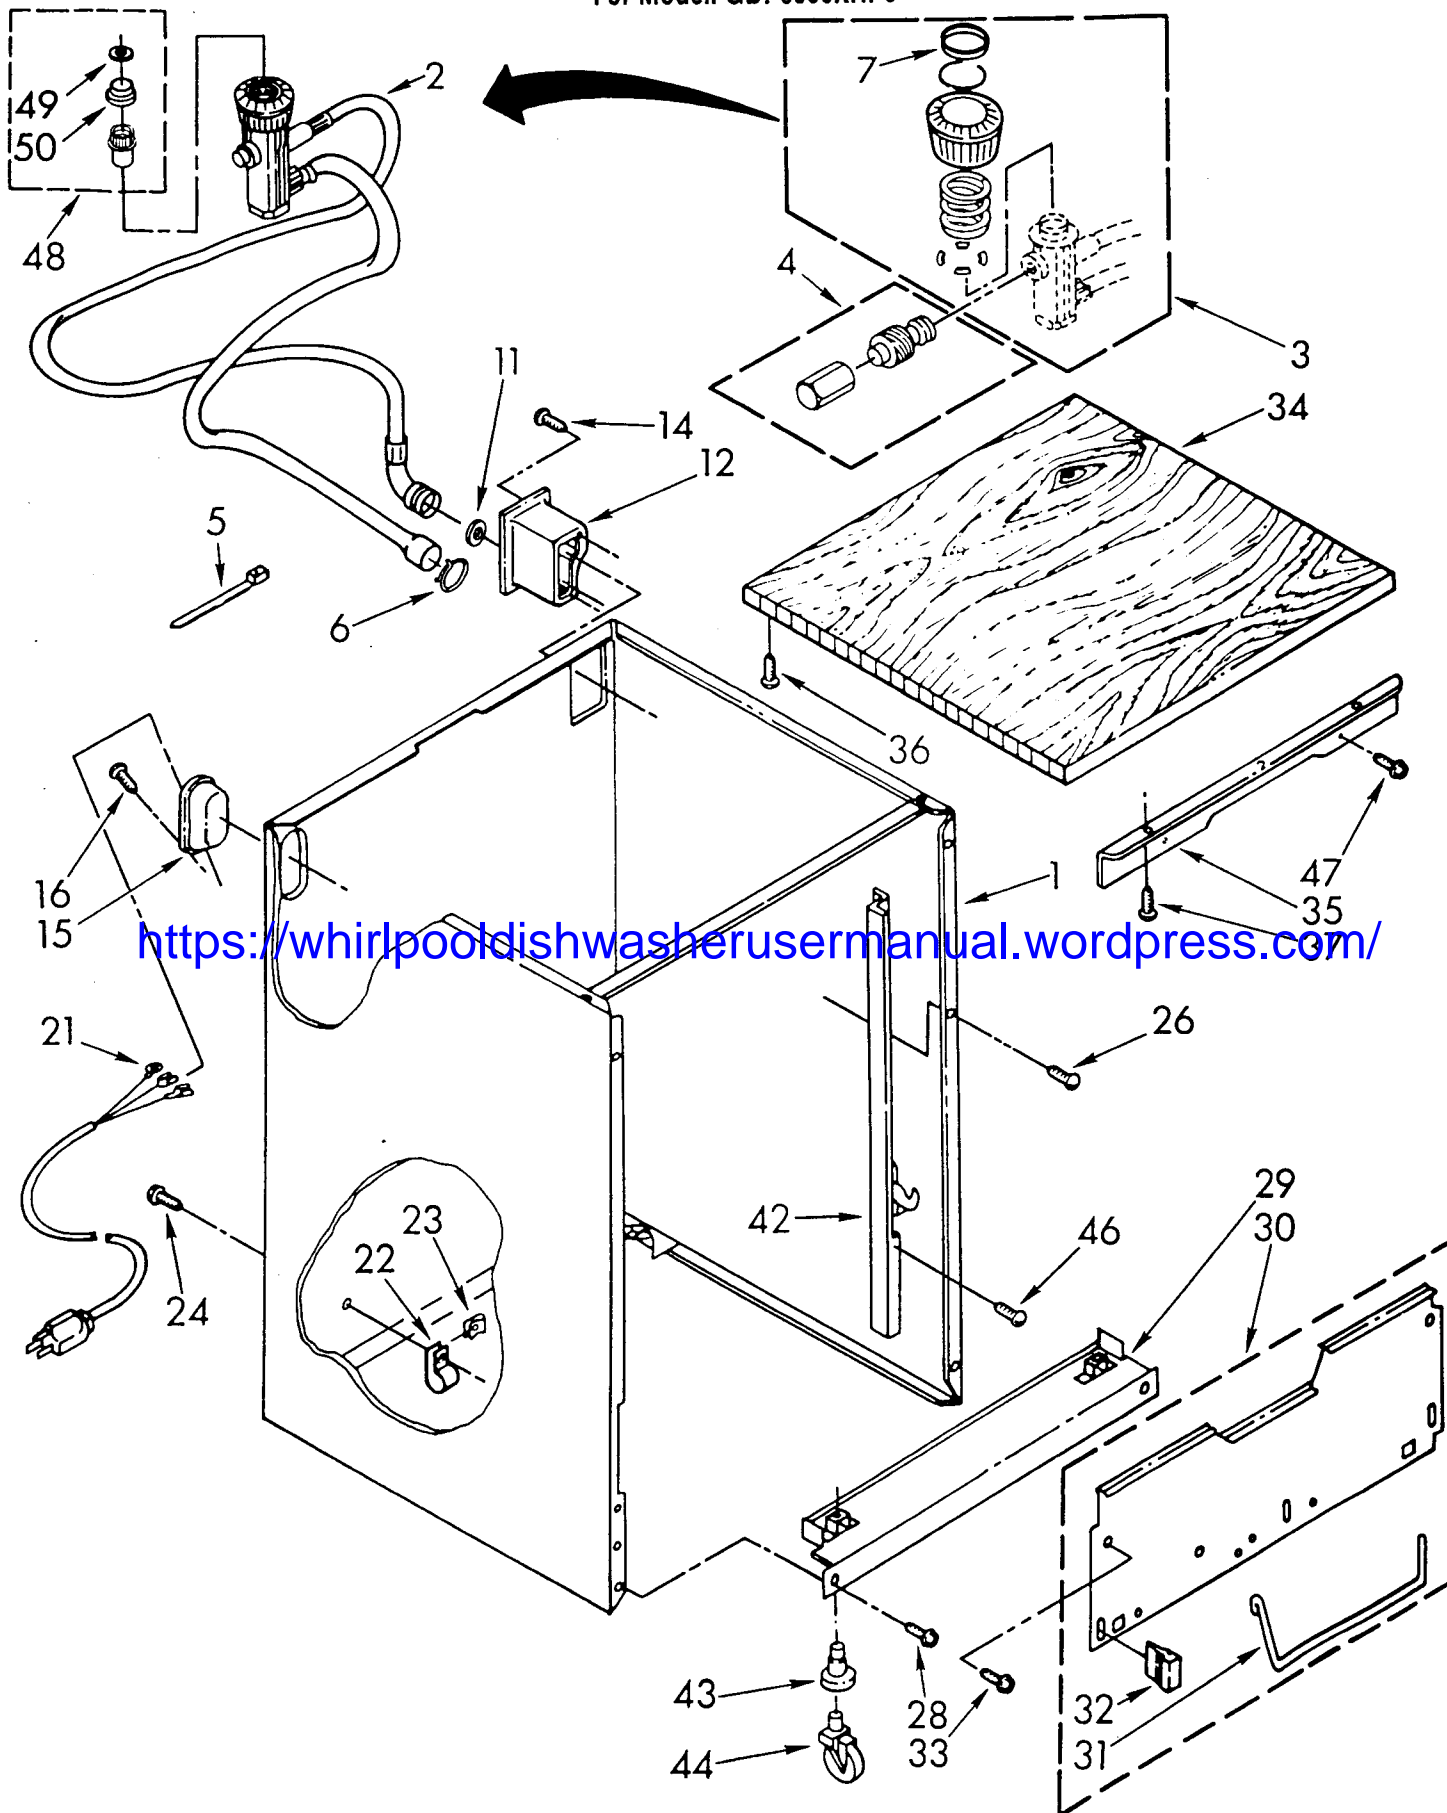

CABINET PARTS

For Model: GDP600XRPO

<https://whirlpooldishwasherusermanual.wordpress.com/>

FOR ORDERING INFORMATION REFER TO PARTS PRICE LIST

1	302898	Shell Assembly (Almond)
	303090	Screw, 8-18 x 5/8
2	302902	Coupler Assembly
3	285170	Collar Kit, Faucet Coupler
4	285171	Valve, Pressure Relief
5	596490	Clip, Strap
6	719953	Clamp, Hose
7	711696	Seal
11	16123	Washer
12	302891	Housing, Hose
14	339493	Screw, 8-18 x 1/2 (1)
15	716234	Housing, Cord
16	339493	Screw (2)
21	303651	Cord, Power
22	596553	Clamp, Strain Relief
23	717337	Nut, J-Type
24	303090	Screw, 8-18 x 5/8
26	339493	Screw, 8-18 x 1/2 (2)
28	300890	Screw, Tapping (4)
29	719513	Toeplate Assembly (Includes Illus. 43)
30	719091	Plate, Cover
31	719093	Bar, Torsion R.H.
	719094	Bar, Torsion L.H.
32	719235	Bumper, Rubber
33	302868	Screw, Tapping (4)
34	304598	Panel, Top
35	302250	Trim, Front
36	304428	Screw (2)
37	688983	Screw, 8-18 x 1/2 (3)
42	719621	Leg Assembly, L.H.
	719622	Leg Assembly, R.H.
43		Socket, Caster
	300450	Alternate
	717588	Alternate
44		Caster
	718534	Alternate
	300424	Alternate
46	90767	Screw, 8A x 3/8 Hex Head Ground (3)
47	688983	Screw, 8-18 x 5/8 (2)
48	713750	Adapter, Faucet
49	713747	Washer
50	713748	Bushing

<https://whirlpooldishwasherusermanual.wordpress.com/>