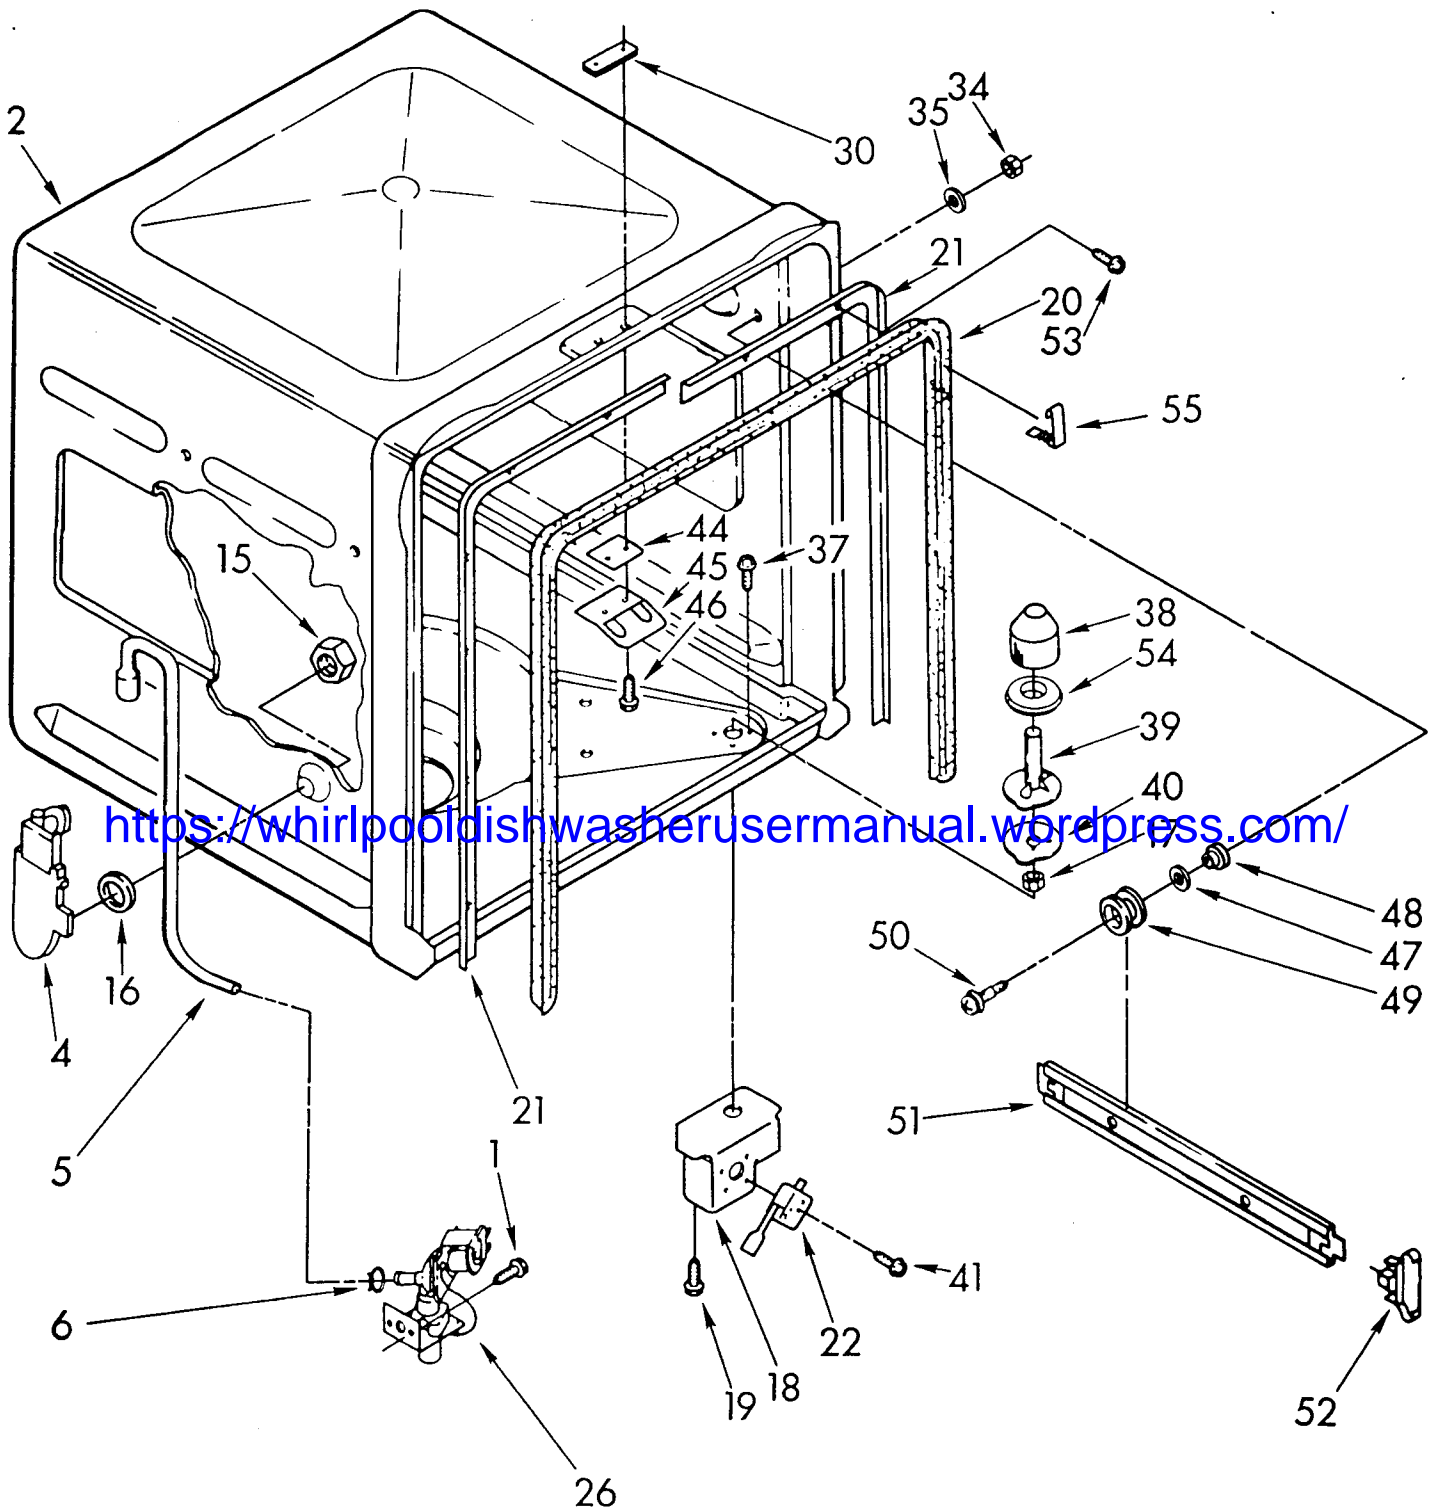

TUB PARTS

For Model: GDP6000XRP0

<https://whirlpooldishwasherusermanual.wordpress.com/>

FOR ORDERING INFORMATION REFER TO PARTS PRICE LIST