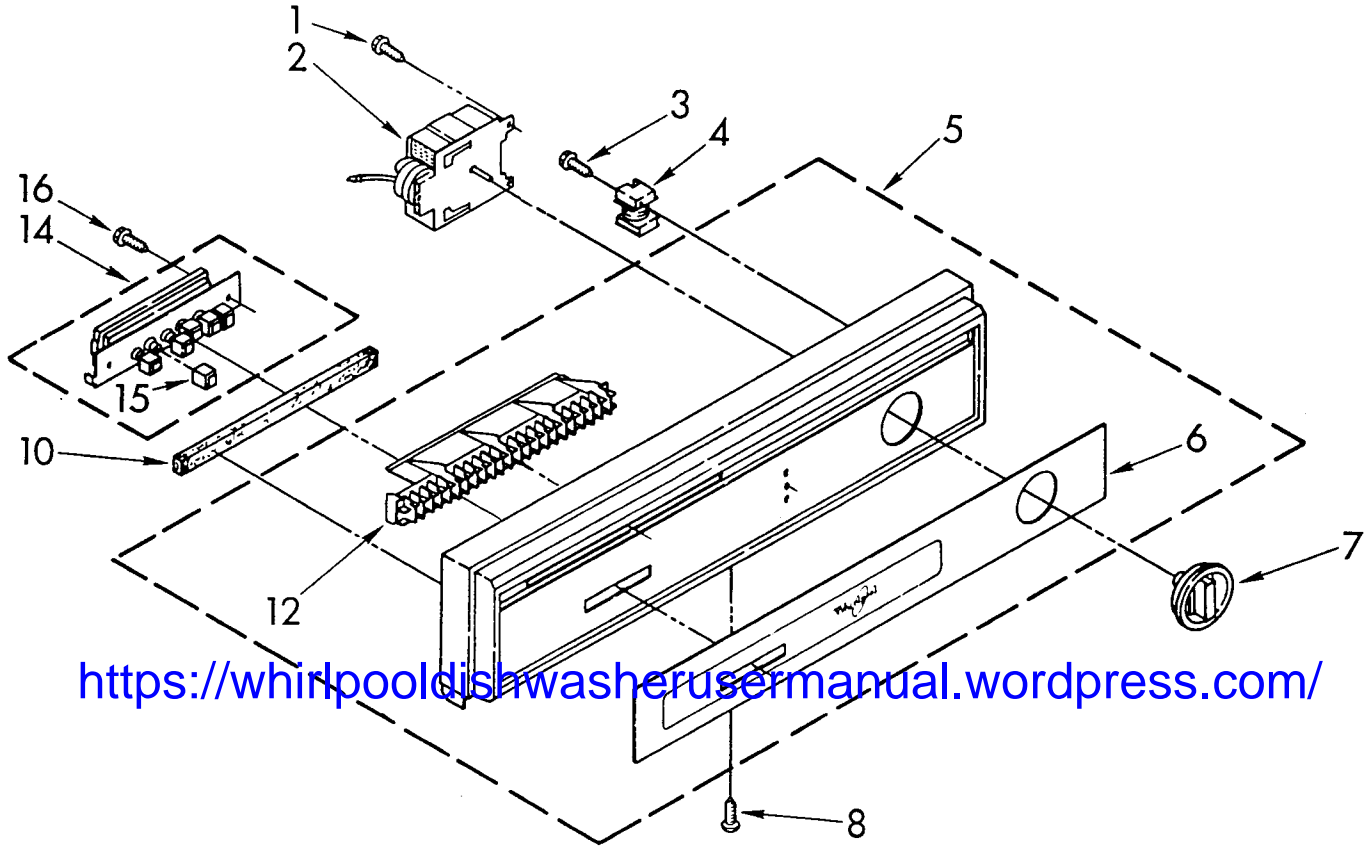

CONSOLE PARTS

<https://whirlpooldishwasherusermanual.wordpress.com/>

5-86 Litho in U.S.A.

Whirlpool CORPORATION
Benton Harbor, Michigan.

Part No. 304355

Get More Manual <http://www.pdflook.com/>