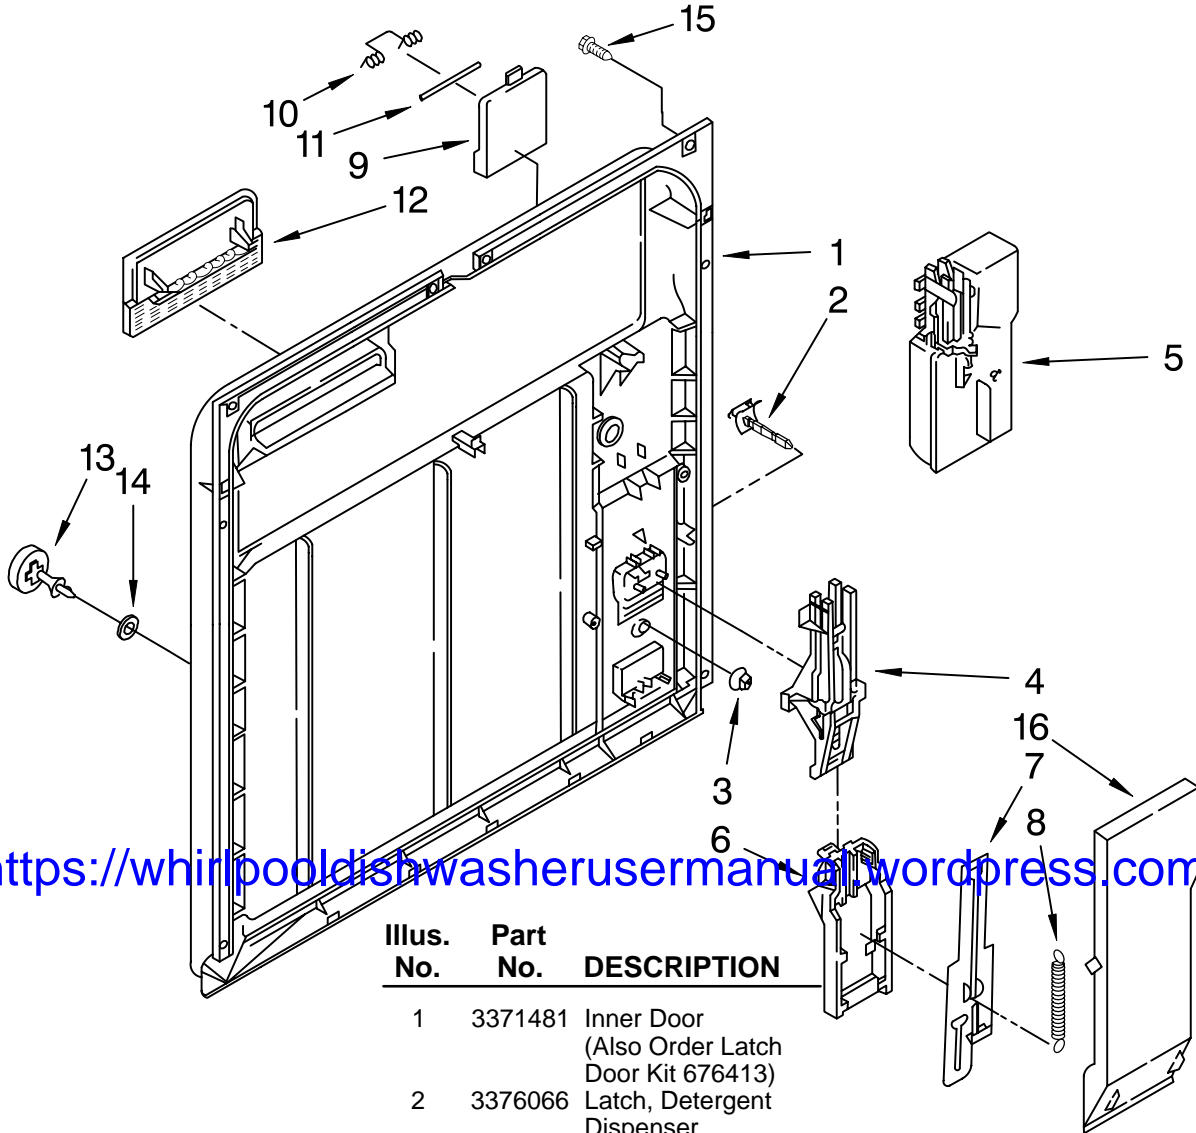

# FRAME AND CONSOLE PARTS

For Models: DU900PCDB6, DU900PCDQ6, DU900PCDZ6  
(Black) (Designer White) (Designer Almond)

UNDERCOUNTER  
DISHWASHER

<https://whirlpooledishwasherusermanual.wordpress.com/>

Illus. No.	Part No.	DESCRIPTION	Illus. No.	Part No.	DESCRIPTION	Illus. No.	Part No.	DESCRIPTION
1		Console (Includes Item 2)	8		Door Frame (Includes Item 24)	18	3368979	Spacer, Corrugated
	3375273	Black		3374711	Black	19		†Panel, Front
	3375274	White		3374712	White		3369516	(Almond/Black)
	3375275	Almond		3374713	Almond		3369769	(Black/White)
2		Insert, Console	9	3380854	Bolt, Latch	20		Retainer, Panel
	3376024	Black	10		Lever, Latch		3374010	Black
	3376025	White		3369457	Black		3374011	White
	3376026	Almond		3372232	White		3374012	Almond
3		Switch		3375061	Almond	21	98997	Clip, Harness
	3376027	Black	11	3369325	Switch, (2)	24	3374716	Channel, Retainer (Also Order Item #20)
	3376028	White	12	3368955	Pin, Switch (2)			
	3376029	Almond	13	3381221	Harness and Protector	25	3373234	Bearing, Spring (2)
4	3369529	Follower, Cam	14	3376405	Elbow, Harness			
5	3373626	Timer	15	3400803	Screw			
6	3378124	Cam	16	3373367	Cover Timer			
7	304231	Screw,	17		Knob, Timer			
				3375348	Black			
				3375349	White			
				3375350	Almond			

# INNER DOOR PARTS

For Models: DU900PCDB6, DU900PCDQ6, DU900PCDZ6  
(Black) (Designer White) (Designer Almond)

<https://whirlpooldishwasherusermanual.wordpress.com/>

Illus. No.	Part No.	DESCRIPTION
1	3371481	Inner Door (Also Order Latch Door Kit 676413)
2	3376066	Latch, Detergent Dispenser
3	3369061	Snap, Detergent Dispenser
4	3369055	Actuator Assembly
5	3368967	Wet Agent, Dispenser
6	3369000	Draw Bar (Upper Dispenser)
7	3369602	Draw Bar (Lower Dispenser)
8	3368999	Spring (Draw Bar)
9	3378138	Lid Assembly
10	300106	Spring, Lid
11	3372028	Pin (Lid Hinge) (Also Order Item #10)
12	3371710	Screen, Vent
13	3369512	Wet-Agent Cap Assembly
14	3369155	Seal (Wet-Cap)
15	3400815	Screw (8)
16	3371569	Cover, Drip