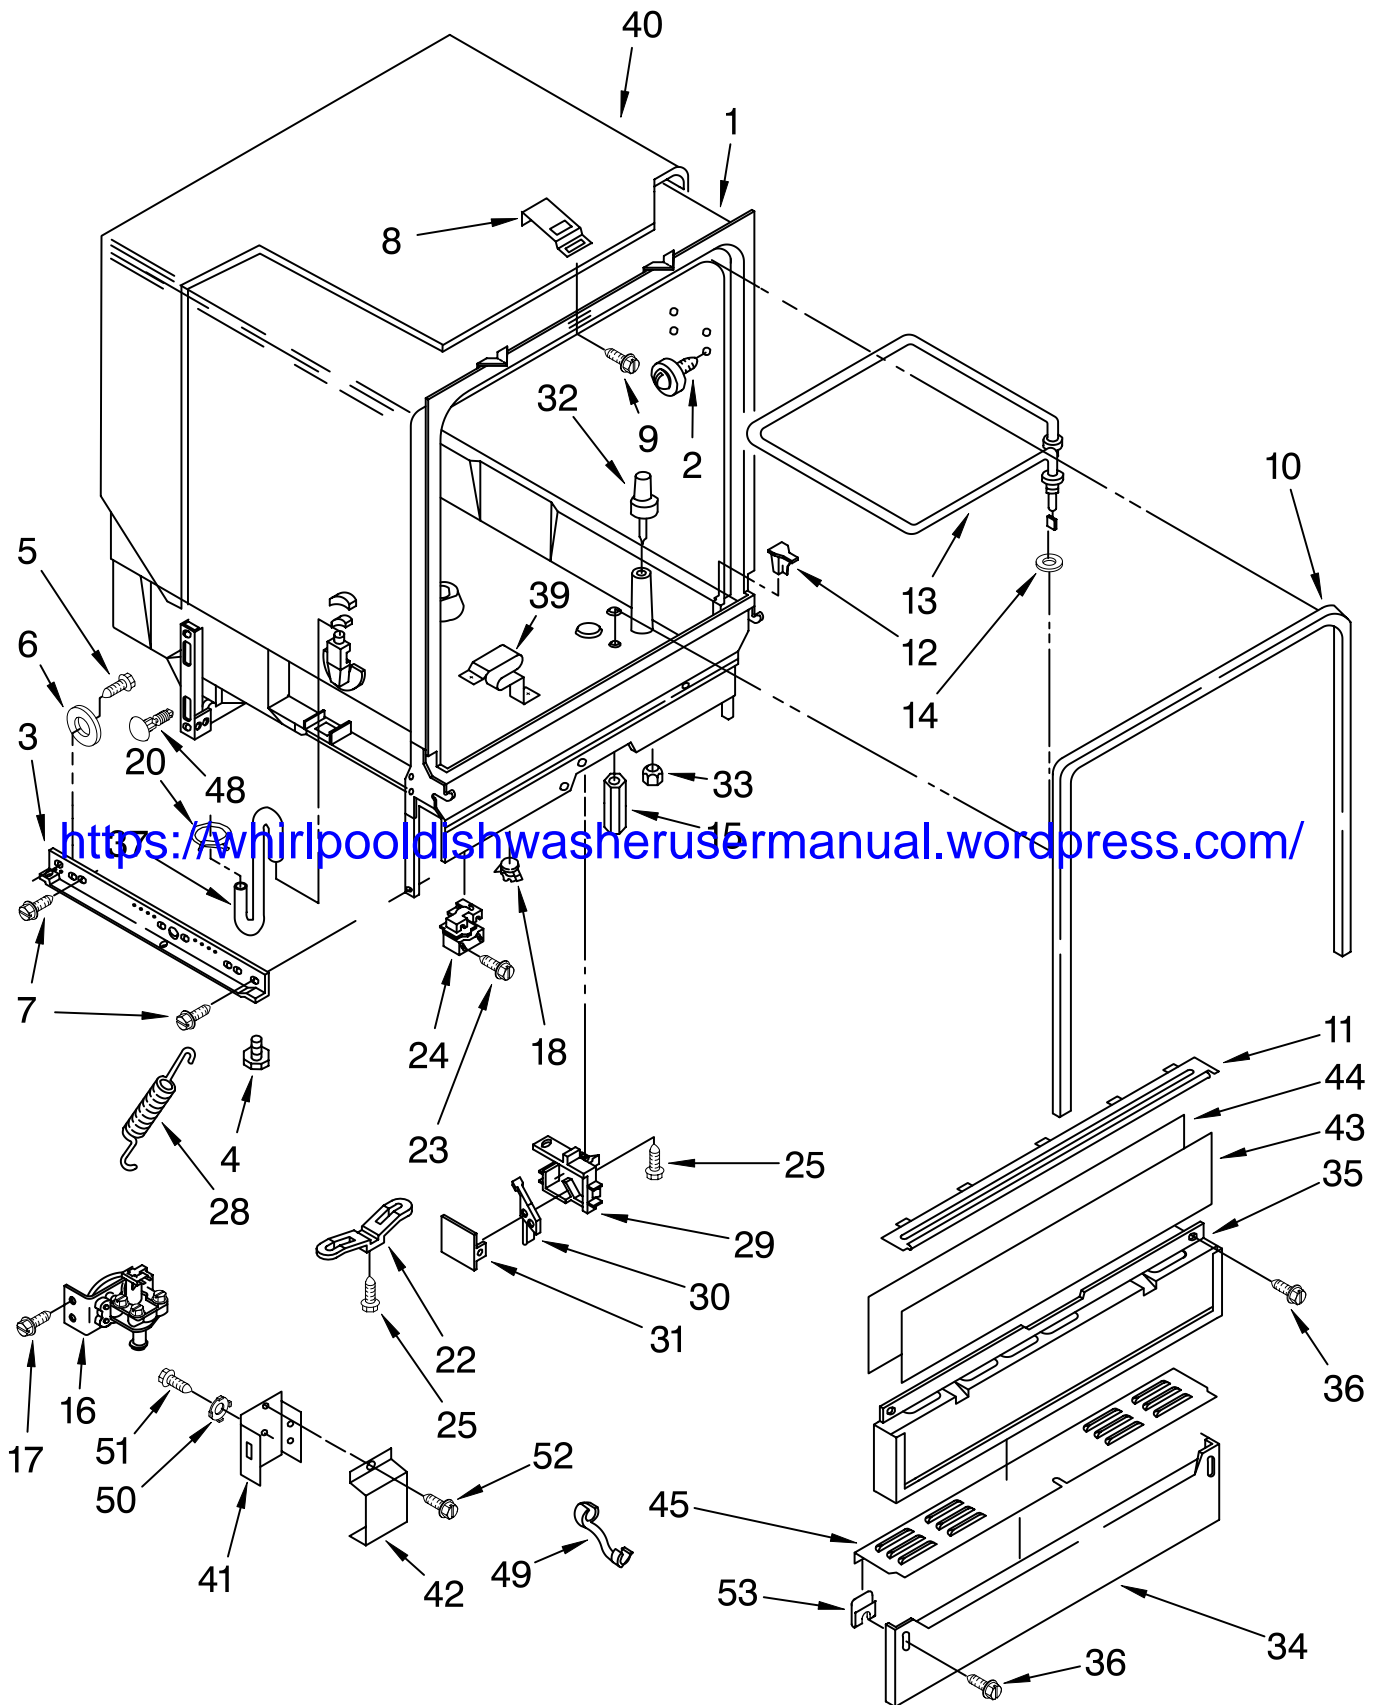

TUB ASSEMBLY PARTS

For Models: DU900PCDB6, DU900PCDQ6, DU900PCDZ6
(Black) (Designer White) (Designer Almond)

<https://whirlpoolsdhwasherusermanual.wordpress.com/>

FOR ORDERING INFORMATION REFER TO PARTS PRICE LIST

TUB ASSEMBLY PARTS

For Models: DU900PCDB6, DU900PCDQ6, DU900PCDZ6
(Black) (Designer White) (Designer Almond)

Illus. No.	Part No.	DESCRIPTION	Illus. No.	Part No.	DESCRIPTION	Illus. No.	Part No.	DESCRIPTION
1	3379349	Tub Assembly	18	3369777	Thermostat, Hi-Limit	36	302868	Screw
2	3380371	Tub, Wheel Assembly (8)	20	301958	Clamp	37	3369414	Hose, Inlet
3	3368933	Runner (2)	22	3378595	Bracket, Thermostat	39	3379740	Support, Heater (2)
4	3376439	Leveler (2)	23	3370225	Screw	40	3381230	Sound Shield
5	3370389	Screw, Shoulder	24	3369447	Relay	41	3378131	Terminal Box
6	302819	Wheel (2)	25	304231	Screw	42	300068	Cover Assembly, Terminal Box
7	343641	Screw,	28	3374343	Spring, Door (2)	43		†Access Panel
8	3374719	Plate, Latch	29	3369048	Housing, Float Switch		3369527	(Almond/Black)
9	3374720	Screw	30	3369067	Switch, Float		3370868	(Black/White)
10	3376927	Gasket	31	3369049	Cover, Switch Housing	44	3369526	Spacer, Corrugated
11		Retainer, Access Panel	32	3376397	Float & Washer Assembly	45	3374728	Extension & Clip Assembly
	3372412	Black	33	717488	Nut	48	304666	Retainer, Push (2)
	3372413	White	34		Toe Panel	49	3370307	Strain Relief
	3372414	Almond		3368942	Black	50	3378128	Washer
12	3369052	Deflector (2)		9742861	White	51	3400014	Screw
13	3379487	Heater (Includes Item 14)		9742862	Almond	52	3369138	Screw
14	717273	Washer, Rubber (2)	35		Panel, Access	53	3378123	Clip, Grounding
15	3378706	Nut (2) (Heater Terminal)		3369193	Black			† Refer To Dishwasher Replacement Panel Parts List No. 675345.
16	3378779	Water Valve		3369614	White			
17	304392	Screw		3377698	Almond			

<https://whirlpooldishwasherusermanual.wordpress.com/>