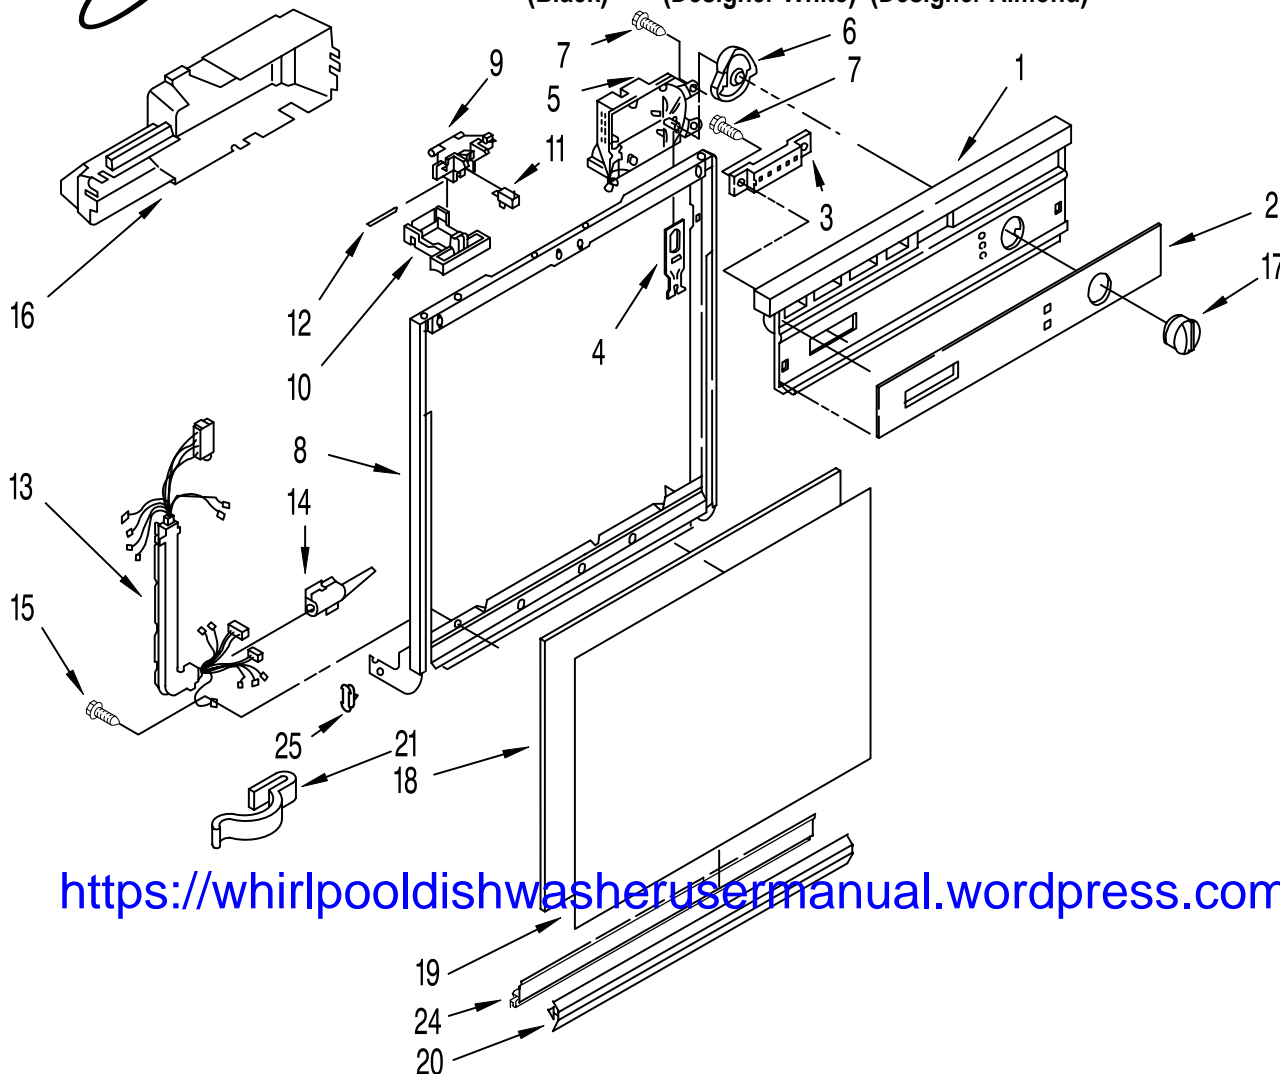

# FRAME AND CONSOLE PARTS

For Models: DU900PCDB6, DU900PCDQ6, DU900PCDZ6  
(Black) (Designer White) (Designer Almond)

UNDERCOUNTER  
DISHWASHER

<https://whirlpooledishwasherusermanual.wordpress.com/>

Illus. No.	Part No.	DESCRIPTION	Illus. No.	Part No.	DESCRIPTION	Illus. No.	Part No.	DESCRIPTION
1		Console (Includes Item 2)	8		Door Frame (Includes Item 24)	18	3368979	Spacer, Corrugated
	3375273	Black		3374711	Black	19		†Panel, Front
	3375274	White		3374712	White		3369516	(Almond/Black)
	3375275	Almond		3374713	Almond		3369769	(Black/White)
2		Insert, Console	9	3380854	Bolt, Latch	20		Retainer, Panel
	3376024	Black	10		Lever, Latch		3374010	Black
	3376025	White		3369457	Black		3374011	White
	3376026	Almond		3372232	White		3374012	Almond
3		Switch		3375061	Almond	21	98997	Clip, Harness
	3376027	Black	11	3369325	Switch, (2)	24	3374716	Channel, Retainer (Also Order Item #20)
	3376028	White	12	3368955	Pin, Switch (2)			
	3376029	Almond	13	3381221	Harness and Protector	25	3373234	Bearing, Spring (2)
4	3369529	Follower, Cam	14	3376405	Elbow, Harness			
5	3373626	Timer	15	3400803	Screw			
6	3378124	Cam	16	3373367	Cover Timer			
7	304231	Screw,	17		Knob, Timer			
				3375348	Black			
				3375349	White			
				3375350	Almond			

# INNER DOOR PARTS

For Models: DU900PCDB6, DU900PCDQ6, DU900PCDZ6  
(Black) (Designer White) (Designer Almond)

<https://whirlpooldishwasherusermanual.wordpress.com/>

Illus. No.	Part No.	DESCRIPTION
1	3371481	Inner Door (Also Order Latch Door Kit 676413)
2	3376066	Latch, Detergent Dispenser
3	3369061	Snap, Detergent Dispenser
4	3369055	Actuator Assembly
5	3368967	Wet Agent, Dispenser
6	3369000	Draw Bar (Upper Dispenser)
7	3369602	Draw Bar (Lower Dispenser)
8	3368999	Spring (Draw Bar)
9	3378138	Lid Assembly
10	300106	Spring, Lid
11	3372028	Pin (Lid Hinge) (Also Order Item #10)
12	3371710	Screen, Vent
13	3369512	Wet-Agent Cap Assembly
14	3369155	Seal (Wet-Cap)
15	3400815	Screw (8)
16	3371569	Cover, Drip