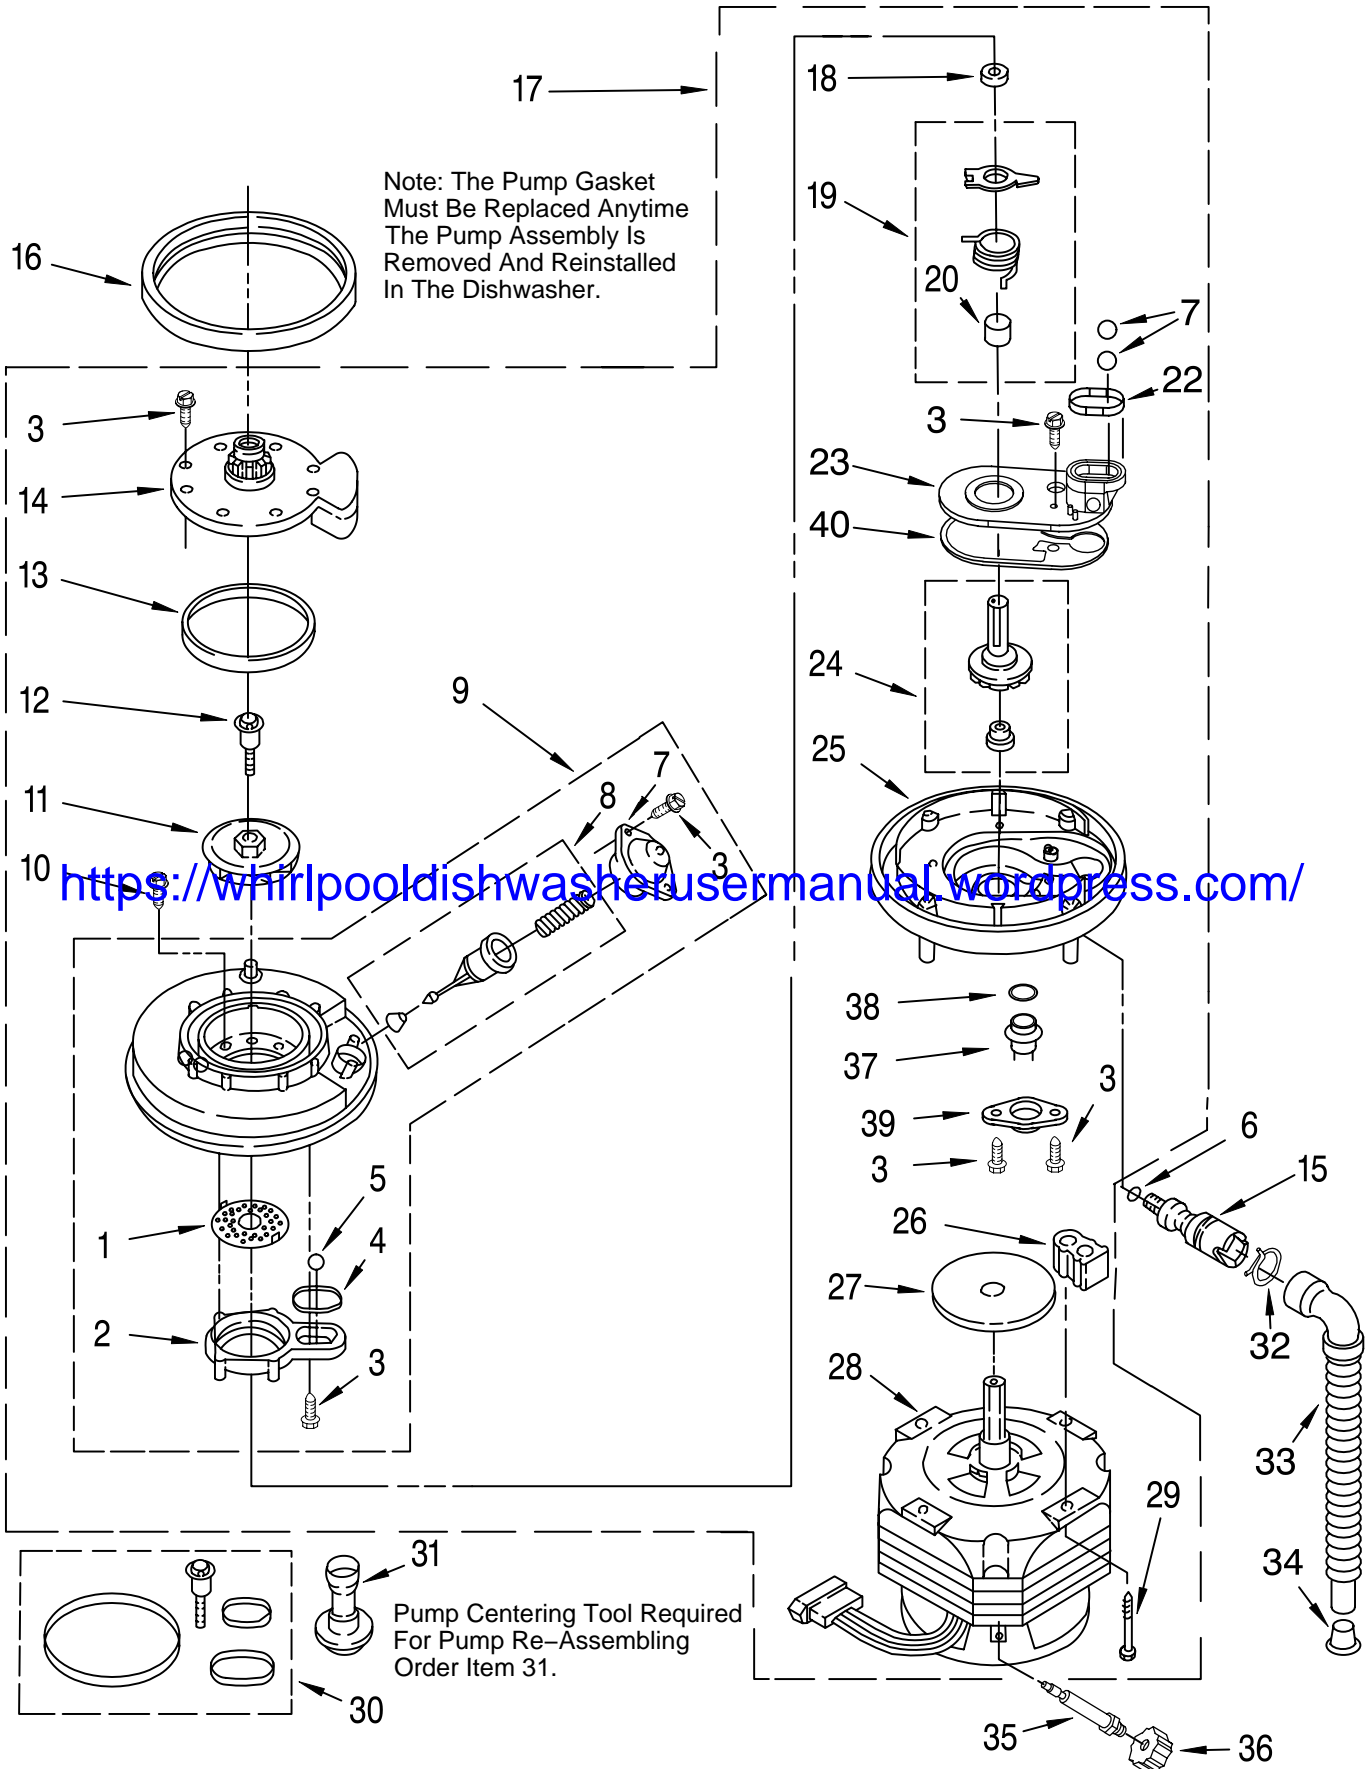

PUMP AND MOTOR PARTS

For Models: DU900PCDB6, DU900PCDQ6, DU900PCDZ6

(Black) (Designer White) (Designer Almond)

FOR ORDERING INFORMATION REFER TO PARTS PRICE LIST

PUMP AND MOTOR PARTS

For Models: DU900PCDB6, DU900PCDQ6, DU900PCDZ6
(Black) (Designer White) (Designer Almond)

Illus. No.	Part No.	DESCRIPTION	Illus. No.	Part No.	DESCRIPTION	Illus. No.	Part No.	DESCRIPTION
1	9740982	Plate, Perforated (Includes Item 5) (Also Order Item 30) See Note A.	15	3369482	Check Valve (Includes Item 6)	28	3379364	Motor & Fan Assembly (Includes Item 27) (Also Order Item 30) See Note A.
2	3367173	Base, Inlet (Includes Items 1 & 5) (Also Order Item 30) See Note A.	16	717000	Gasket, Pump	29	3369331	Screw
3	9741232	Screw	17	3376752	Pump & Motor Assembly (Includes Item 16)	30	675505	Pump Seal Kit (Includes Items 4, 12, 13 & 22)
4	302710	Seal, Inlet Base	18	302707	Bushing, Grind	31	303918	Tool, Pump Centering
5	302709	Ball, Check	19	302718	Chopper Kit (Also Order Item 30) See Note A.	32	356138	Clamp, Hose
6	95080	"O" Ring	20	3378139	Sleeve, Drain Impeller	33	3374077	Hose, Drain
7	302721	Cover, Valve	22	302704	Seal, Drain Cover	34	3371748	Cap, Drain
8	302738	Valve Stem Kit (Includes Items 12, 13 & 22) See Note A.	23	3378207	Cover, Drain (Also Order Item 30) See Note A.	35	3374757	Shaft, Absorber
9	303882	Separator Assembly (Includes Items 12, 13 & 22) See Note A.	24	303539	Impeller, Drain Kit (Also Order Item 30) See Note A.	36	3378202	Weight, Absorber
10	3400001	Screw	25	3376157	Base, Pump (Also Order Item 30) See Note A.	37	3378083	Thermostat
11	303510	Impeller, Wash (Includes Items 12 & 13)	26	3376157	Support, Pump Mounting (4)	38	3376723	Seal, O-Ring
12	3371152	Screw & Seal	27	3368270	Slinger (See Note A.)	39	3376358	Retainer, Thermostat
13	302711	Seal, Pump Outlet				40	9740674	Gasket, Drain Cover
14	3369478	Outlet, Pump (Includes Item 13)						

NOTE A:
Pump Centering Tool Required
For Pump Re-Assembly
Order Item 31.

<https://whirlpooldishwasherusemanual.wordpress.com/>