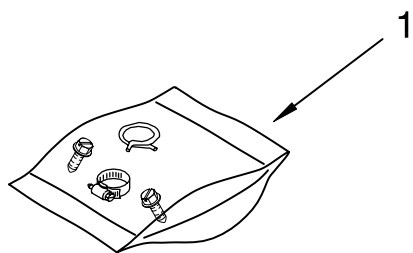

MISCELLANEOUS PARTS

For Models: DU900PCDB6, DU900PCDQ6, DU900PCDZ6
(Black) (Designer White) (Designer Almond)

Illus. No.	Part No.	DESCRIPTION
1	3369816	Miscellaneous Parts Bag (Includes 2 Screws & 2 Hose Clamps)

LITERATURE AND OPTIONAL PARTS

Illus. No.	Part No.	DESCRIPTION	Illus. No.	Part No.	DESCRIPTION	Illus. No.	Part No.	DESCRIPTION
ACCESSORY PARTS			OPTIONAL PARTS NOT INCLUDED			DISHRACK REPAIR		
4317925	White		PAINT, TOUCH-UP (1/2oz.)			675576		Vinyl Touch-Up (Blue)
4317929	Almond		72017	White		675677		Tine Tip Repair Kit (Blue— Enough For Two Complete Dishracks)
			72107	Almond		676453		Vinyl Touch-Up (White)
			72032	Black		675679		Tine Tip Repair Kit (White— Enough For Two Complete Dishracks)
			PAINT, PRESSURIZED SPRAY (13 oz.)			676455		Vinyl Touch-Up (Grey)
4318050	Heavy Duty		350956	Almond		676458		Tine Tip Repair Kit (Grey— Enough For Two Complete Dishracks)
LITERATURE PARTS			285006	Superior Black				
LIT3380268		Instructions, Installation	350942	Primer (White)				
LIT3367007		Instructions, Installation (Supplement) (Locating Your Water Supply)	PAINT, TOUCH-UP (1 qt.)					
LIT3381327		Energy Guide	978883	Almond (Uncut)				
LIT3376832		Guide, Use & Care	799340	Black (Uncut)				
LIT3379192		Wiring Diagram						
LIT0677967		Do-It Yourself, Manual						

FOR ORDERING INFORMATION REFER TO PARTS PRICE LIST