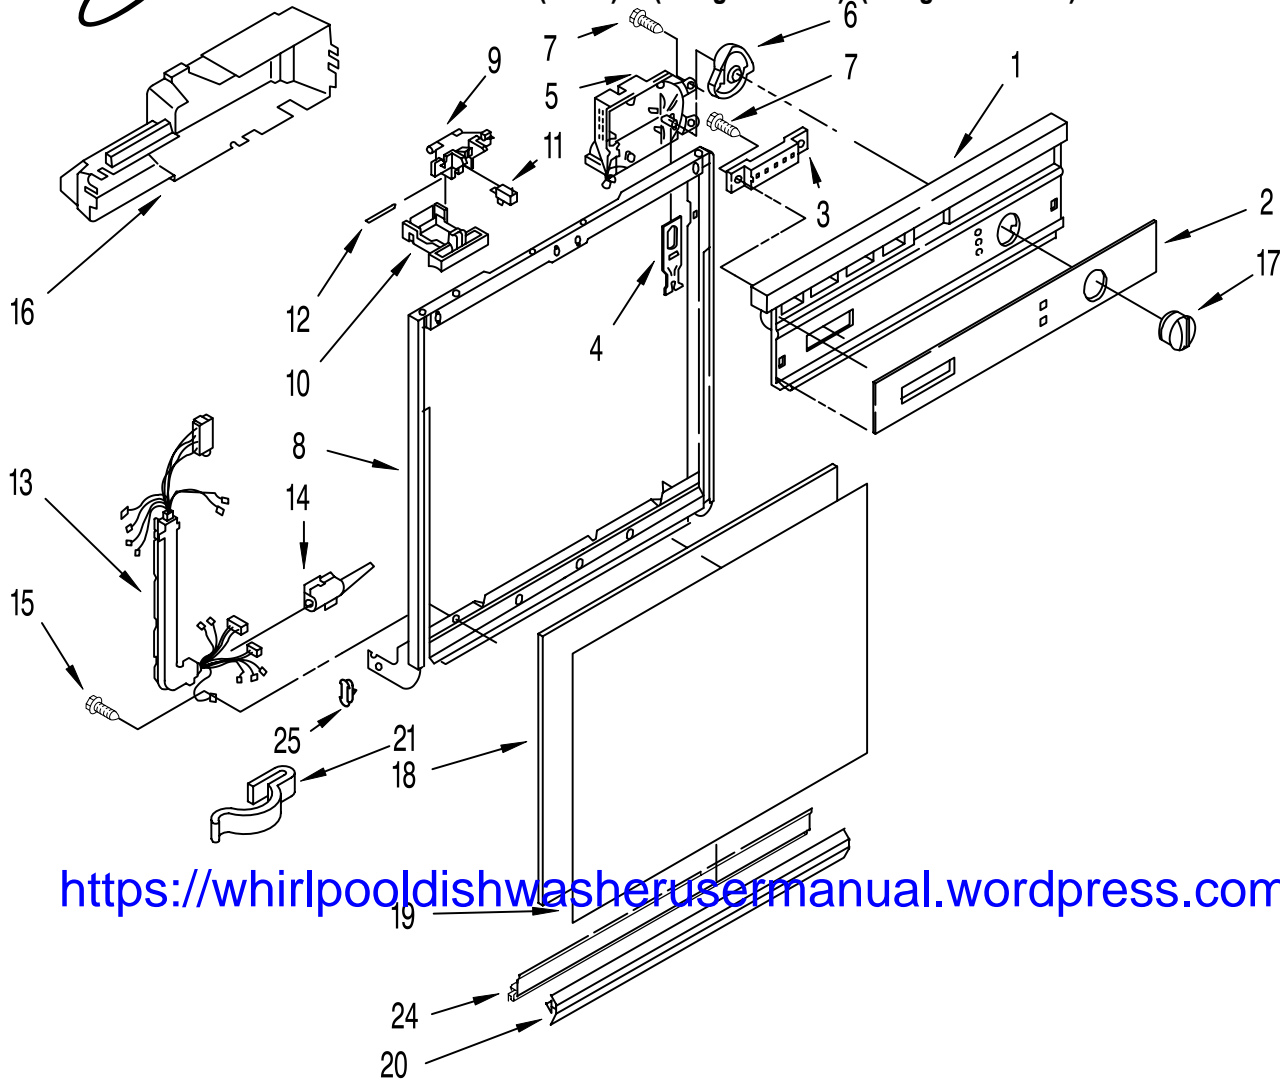

FRAME AND CONSOLE PARTS

For Models: DU900PCDB5, DU900PCDQ5, DU900PCDZ5

(Black) (Designer White) (Designer Almond)

UNDERCOUNTER
DISHWASHER

<https://whirlpooledishwasherusermanual.wordpress.com/>

Illus. No.	Part No.	DESCRIPTION	Illus. No.	Part No.	DESCRIPTION	Illus. No.	Part No.	DESCRIPTION
1		Console (Includes Item 2)	8		Door Frame (Includes Item 24)	17		Knob, Timer
	3375273	Black		3374711	Black		3375348	Black
	3375274	White		3374712	White		3375349	White
	3375275	Almond		3374713	Almond		3375350	Almond
2		Insert, Console	9	3370260	Bolt, Latch	18	3368979	Spacer, Corrugated
	3376024	Black	10		Lever, Latch	19		†Panel, Front
	3376025	White		3369457	Black		3369516	(Almond/Black)
	3376026	Almond		3372232	White		3369769	(Black/White)
3		Switch		3375061	Almond	20		Retainer, Panel
	3376027	Black	11	3369325	Switch, (2)		3374010	Black
	3376028	White	12	3368955	Pin, Switch (2)		3374011	White
	3376029	Almond	13	3380435	Harness and Protector		3374012	Almond
4	3369529	Follower, Cam	14	3376405	Elbow, Harness	21	98997	Clip, Harness
5	3373626	Timer	15	3400803	Screw	24	3374716	Channel, Retainer (Also Order Item #20)
6	3378124	Cam	16	3373367	Cover Timer	25	3373234	Bearing, Spring (2)
7	304231	Screw,						