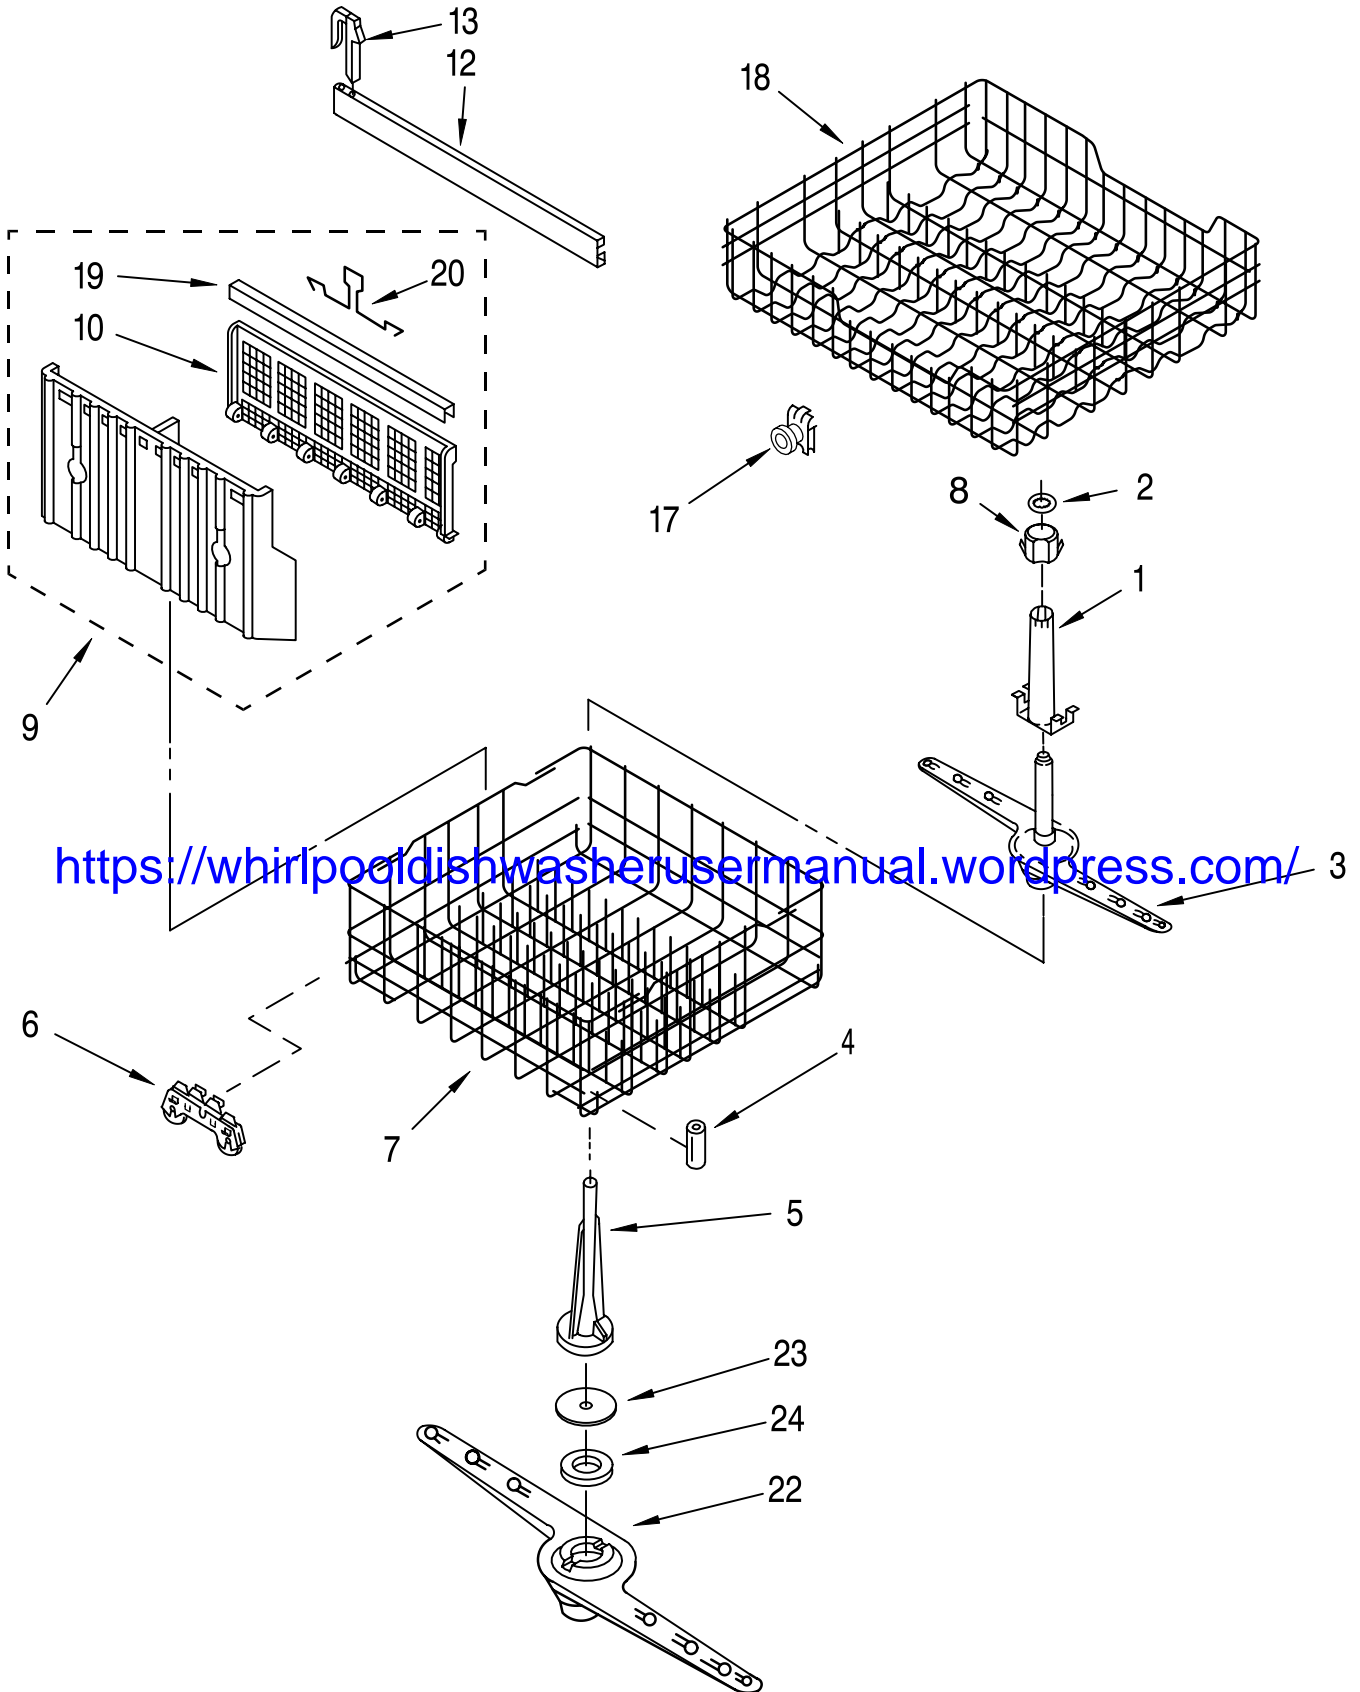

DISHRACK PARTS

For Model: DU900PCDB4 ,DU900PCDQ4, DU900PCDZ4
Black, Designer White, Designer Almond

<https://whirlpooldishwasherusermanual.wordpress.com/>

FOR ORDERING INFORMATION REFER TO PARTS PRICE LIST

DISHRACK PARTS

For Model: DU900PCDB4 ,DU900PCDQ4, DU900PCDZ4
Black, Designer White, Designer Almond

Illus. No.	Part No.	DESCRIPTION
1	3368290	Support, Arm (Also Order Items 2 & 8)
2	303722	Clip
3	3368300	Spray Arm, Upper (Also Order Items 2 & 8)
4	3368006	Bumper (2)
5	300848	Tower, Pressure
6	3376961	Wheel & Transport Assembly (4)
7	3370490	Dishrack, Lower (Includes Items 4 & 6)
8	3374702	Support Lock, Spray Arm
9	3369488	Silverware Basket Assembly
10	3369485	Cover, Basket
12	3379489	Track
13	9743472	Stop, Track (4)
17	3371581	Wheel & Axle Assembly (4)
18	3371663	Dishrack, Upper
19	717528	Trim, Basket
20	300086	Handle, Basket
22	3369347	Sprayarm, Lower
23	3369347	Cap, Nozzle
24	719576	Bearing, Nozzle

<https://whirlpooldishwasherusermanual.wordpress.com/>