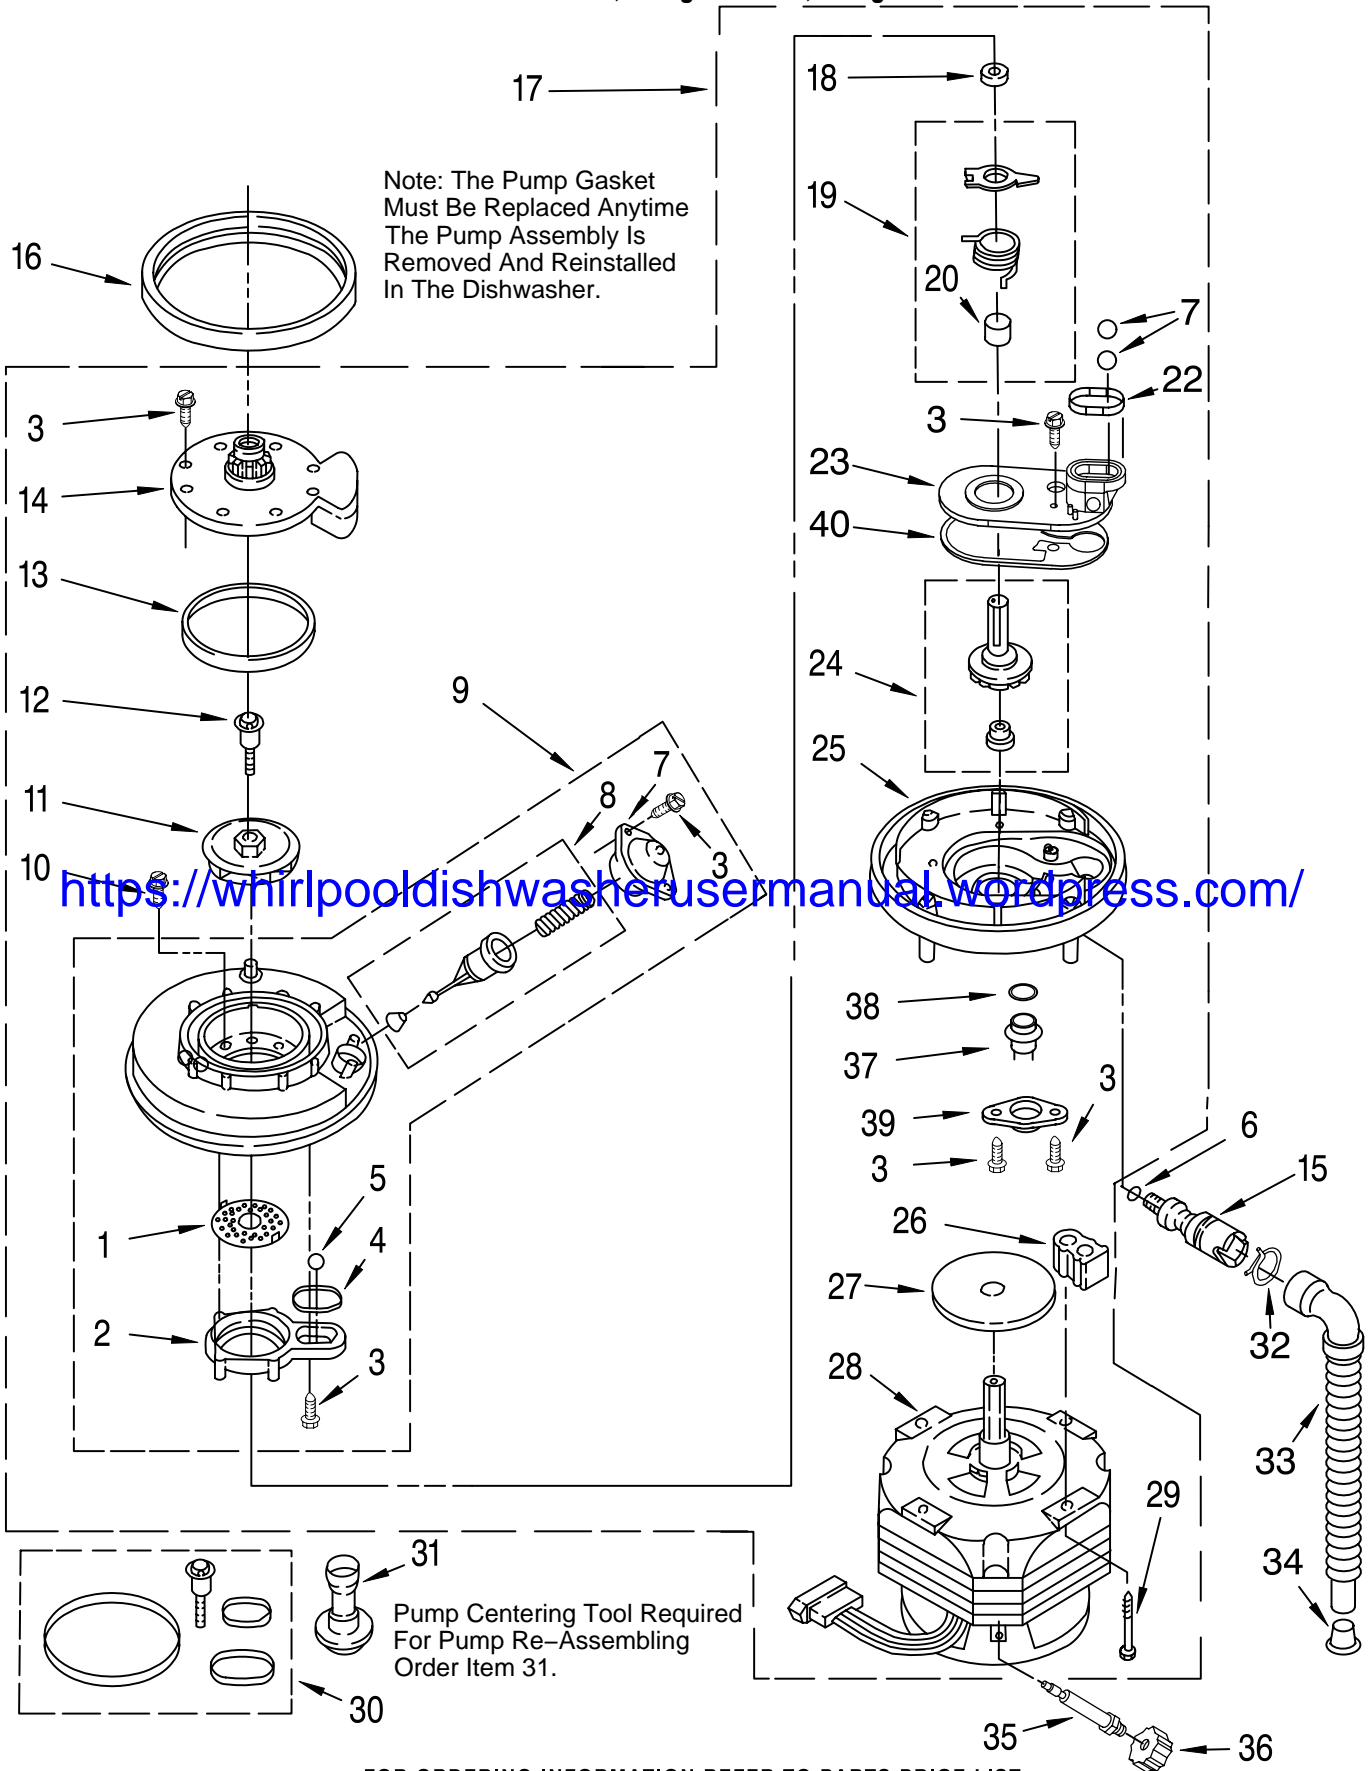

PUMP AND MOTOR PARTS

For Model: DU900PCDB4 ,DU900PCDQ4, DU900PCDZ4
Black, Designer White, Designer Almond

FOR ORDERING INFORMATION REFER TO PARTS PRICE LIST

PUMP AND MOTOR PARTS

For Model: DU900PCDB4 ,DU900PCDQ4, DU900PCDZ4
Black, Designer White, Designer Almond

Illus. No.	Part No.	DESCRIPTION	Illus. No.	Part No.	DESCRIPTION	Illus. No.	Part No.	DESCRIPTION
1	9740982	Plate, Perforated (Includes Item 5) (Also Order Item 30) See Note A.	15	3369482	Check Valve (Includes Item 6)	27	3368270	Slinger (See Note A.)
2	3367173	Base, Inlet (Includes Items 1 & 5) (Also Order Item 30) See Note A.	16	717000	Gasket, Pump	28	3376765	Motor & Fan Assembly (Includes Item 27) (Also Order Item 30) See Note A.
3	9741232	Screw	17	3376752	Pump & Motor Assembly (Includes Item 16)	29	3369331	Screw
4	302710	Seal, Inlet Base	18	302707	Bushing, Grind	30	675505	Pump Seal Kit (Includes Items 4, 12, 13 & 22)
5	302709	Ball, Check	19	302718	Chopper Kit (Also Order Item 30) See Note A.	31	303918	Tool, Pump Centering
6	95080	"O" Ring	20	302705	Sleeve, Drain Impeller	32	356138	Clamp, Hose
7	302721	Cover, Valve	21	9741321	Screw	33	3374077	Hose, Drain
8	302738	Valve Stem Kit (Includes Items 12, 13 & 22) See Note A.	22	302704	Seal, Drain Cover	34	3371748	Cap, Drain
9	303882	Separator Assembly (Includes Items 12, 13 & 22) See Note A.	23	3378207	Cover, Drain (Also Order Item 30) See Note A.	35	3374757	Shaft, Absorber
10	3400001	Screw	24	303539	Impeller, Drain Kit (Also Order Item 30) See Note A.	36	3374756	Weight, Absorber
11	303510	Impeller, Wash (Includes Items 12 & 13) See Note A.	25	3376157	Base, Pump (Also Order Item 30) See Note A.	37	3378083	Thermostat
12	3371152	Screw & Seal	26	3367197	Support, Pump Mounting (4)	38	3376723	Seal, O-Ring
13	302711	Seal, Pump Outlet				39	3376358	Retainer, Thermostat
14	3369478	Outlet, Pump (Includes Item 13)				40	9740674	Gasket, Drain Cover

<https://whirlpooldishwasherusermanual.wordpress.com/>

NOTE:
Pump Centering Tool Required
For Pump Re-Assembling—
Order Item 31.

FOR ORDERING INFORMATION REFER TO PARTS PRICE LIST