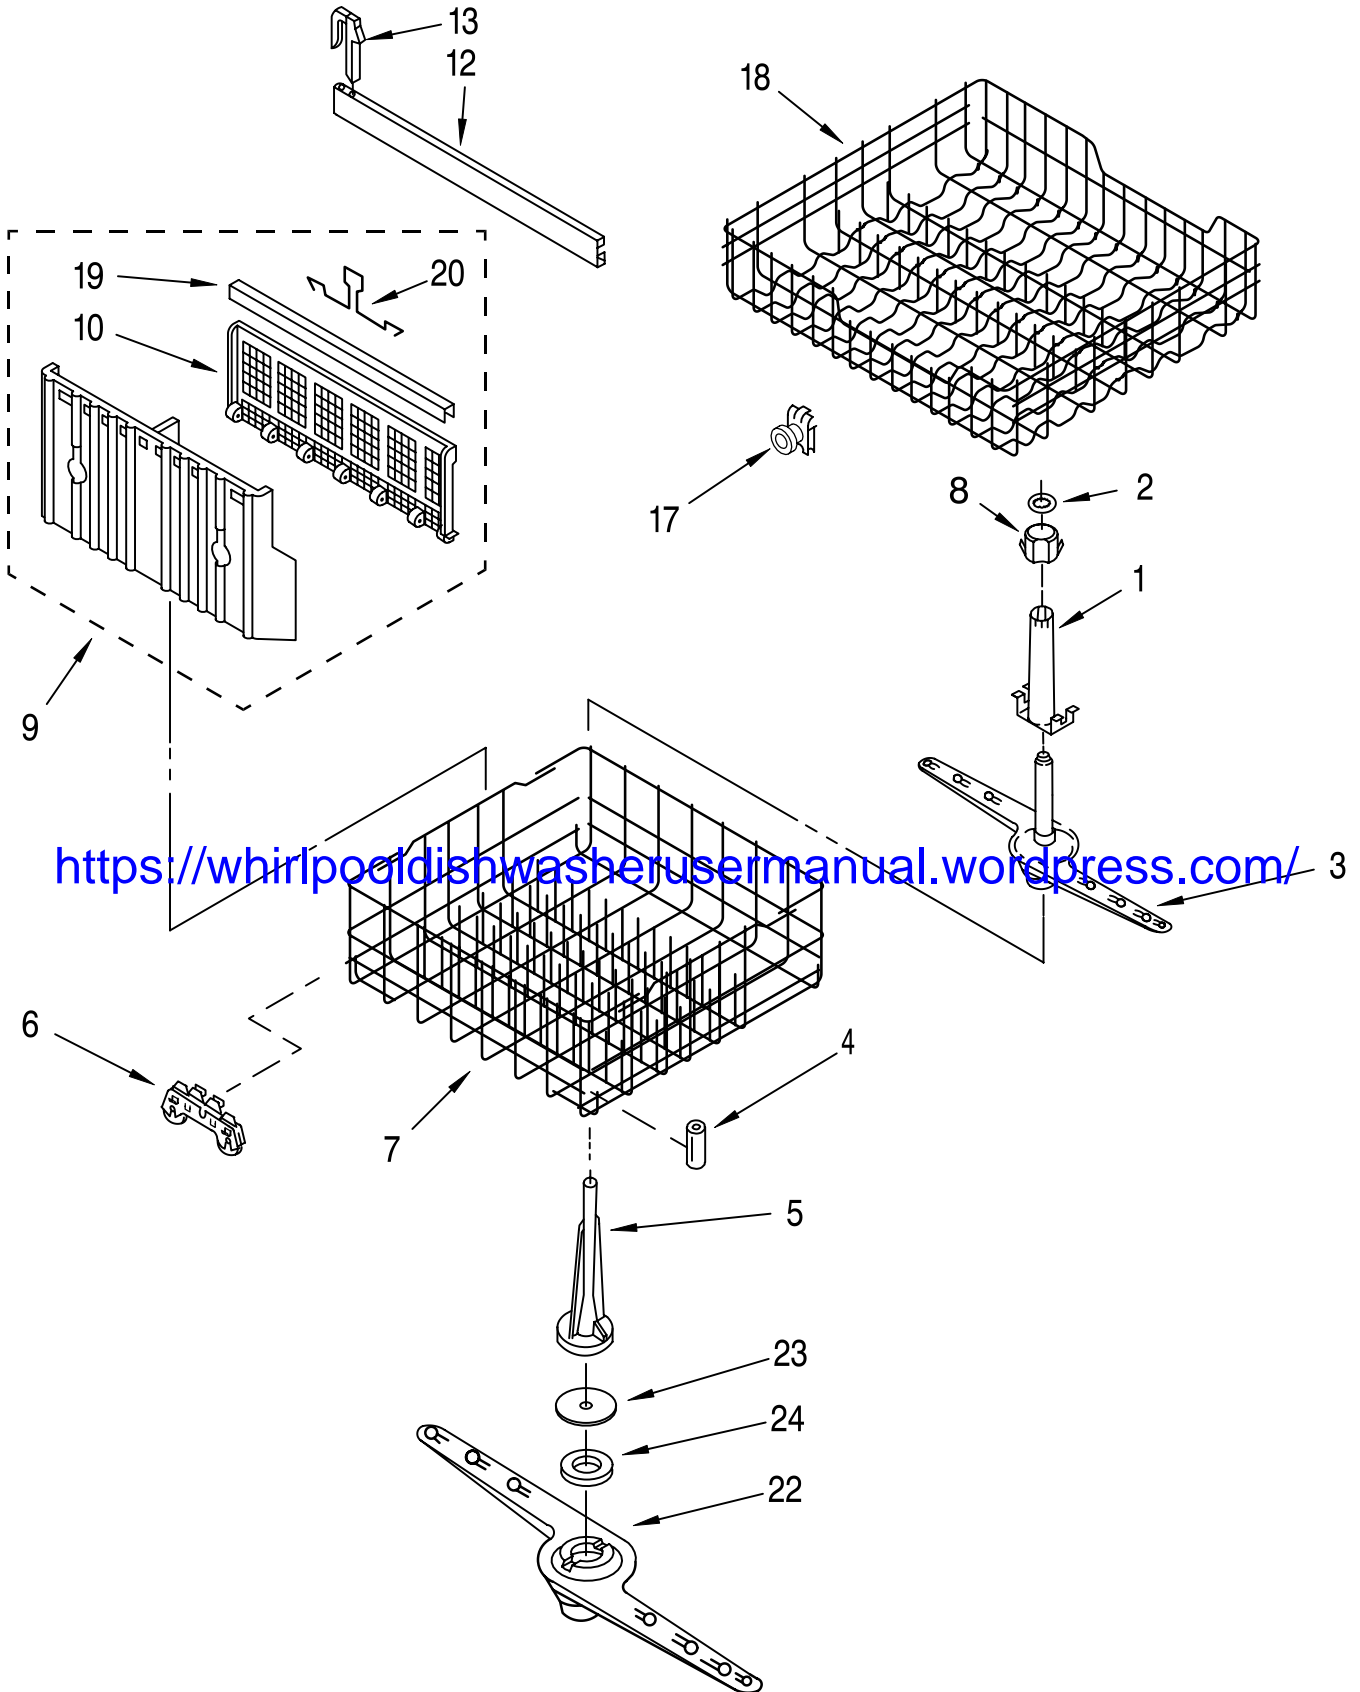

DISHRACK PARTS

For Models: DU900PCDB6, DU900PCDQ6, DU900PCDZ6
(Black) (Designer White) (Designer Almond)

<https://whirlpooldishwasherusermanual.wordpress.com/>

FOR ORDERING INFORMATION REFER TO PARTS PRICE LIST

DISHRACK PARTS

For Models: DU900PCDB6, DU900PCDQ6, DU900PCDZ6
(Black) (Designer White) (Designer Almond)

Illus. No.	Part No.	DESCRIPTION
1	3368290	Support, Arm (Also Order Items 2 & 8)
2	303722	Clip
3	3377274	Spray Arm, Upper (Also Order Item 8)
4	3368006	Bumper (2)
5	300848	Tower, Pressure
6	3376961	Wheel & Transport Assembly (4)
7	3370490	Dishrack, Lower (Includes Items 4 & 6)
8	3374702	Support Lock, Spray Arm
9	3369488	Silverware Basket Assembly
10	3369485	Cover, Basket
12	9742998	Track
13	3379941	Stop, Track (4)
17	3380863	Wheel & Axle Assembly (4)
18	3371663	Dishrack, Upper
19	717528	Trim, Basket
20	300086	Handle, Basket
22	3369347	Sprayarm, Lower
23	3367910	Cap, Nozzle
24	719976	Beams, Nozzle

<https://whirlpooldishwasherusemanual.wordpress.com/>