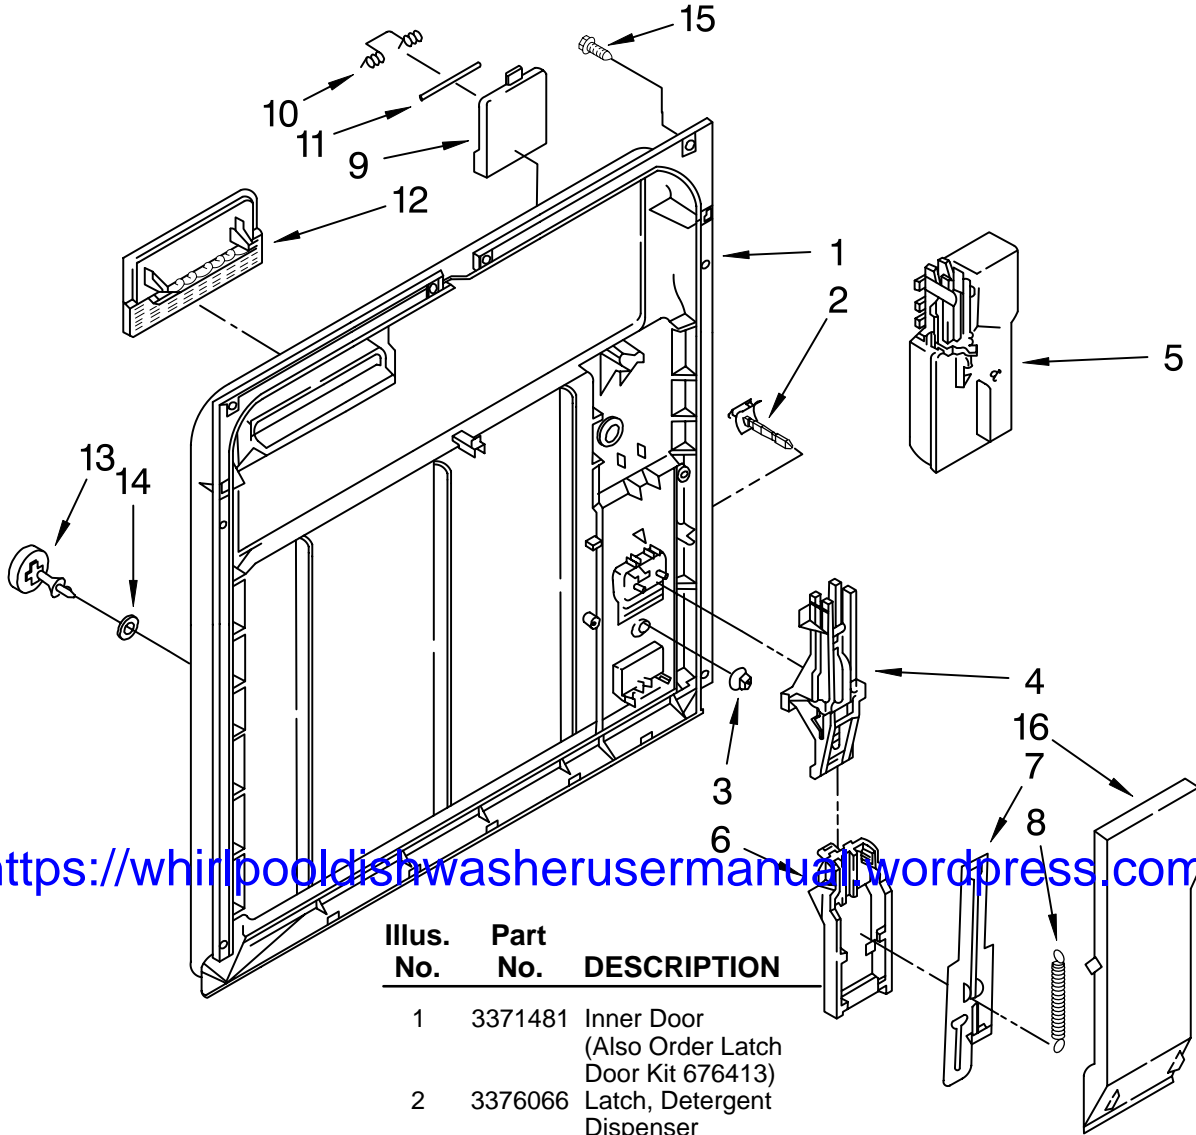

INNER DOOR PARTS

For Models: DU900PCDB6, DU900PCDQ6, DU900PCDZ6
(Black) (Designer White) (Designer Almond)

<https://whirlpooldishwasherusermanual.wordpress.com/>

Illus. No.	Part No.	DESCRIPTION
1	3371481	Inner Door (Also Order Latch Door Kit 676413)
2	3376066	Latch, Detergent Dispenser
3	3369061	Snap, Detergent Dispenser
4	3369055	Actuator Assembly
5	3368967	Wet Agent, Dispenser
6	3369000	Draw Bar (Upper Dispenser)
7	3369602	Draw Bar (Lower Dispenser)
8	3368999	Spring (Draw Bar)
9	3378138	Lid Assembly
10	300106	Spring, Lid
11	3372028	Pin (Lid Hinge) (Also Order Item #10)
12	3371710	Screen, Vent
13	3369512	Wet-Agent Cap Assembly
14	3369155	Seal (Wet-Cap)
15	3400815	Screw (8)
16	3371569	Cover, Drip

FOR ORDERING INFORMATION REFER TO PARTS PRICE LIST