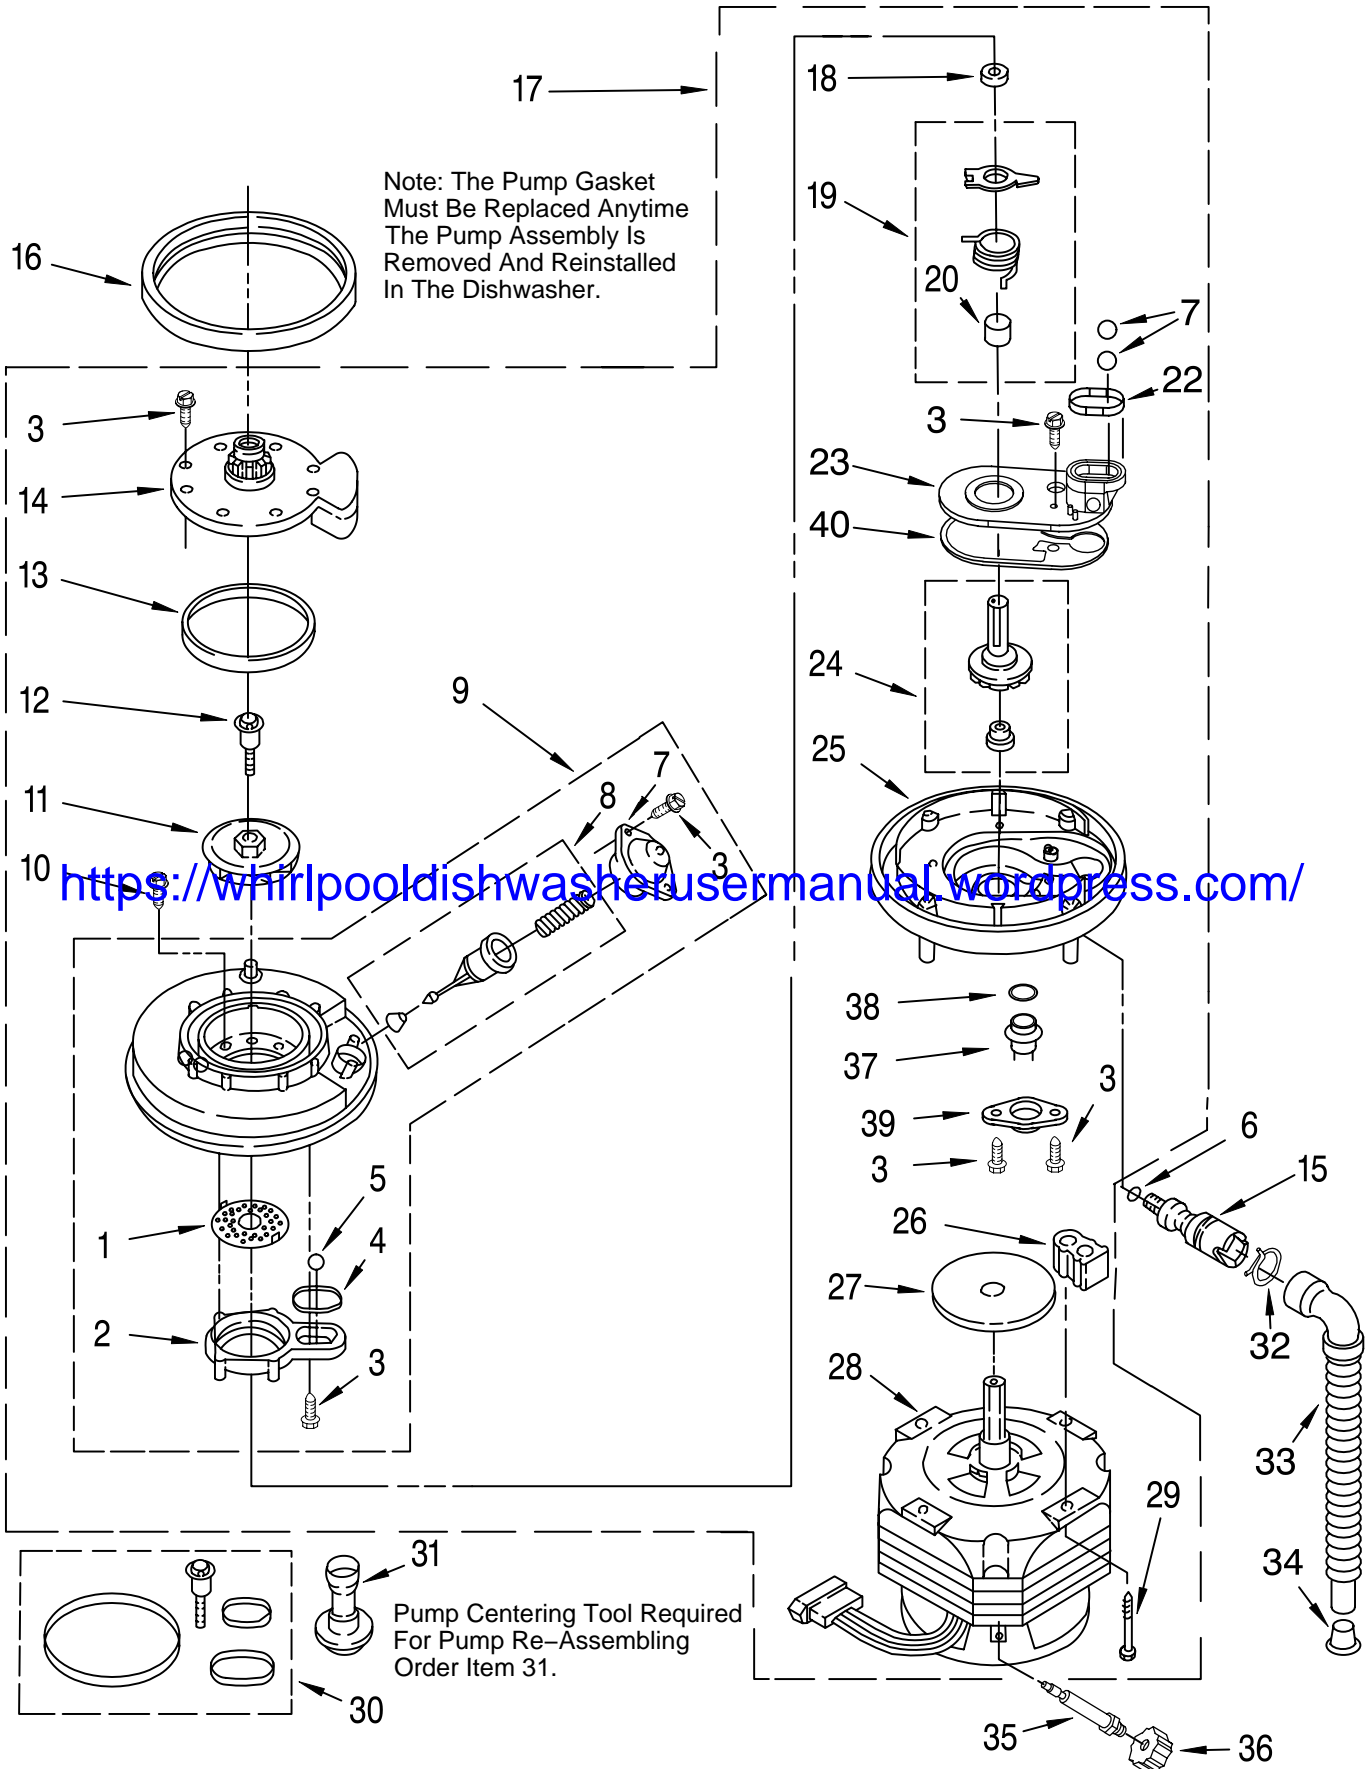

PUMP AND MOTOR PARTS

For Models: DU900PCDB6, DU900PCDQ6, DU900PCDZ6

(Black) (Designer White) (Designer Almond)

FOR ORDERING INFORMATION REFER TO PARTS PRICE LIST

PUMP AND MOTOR PARTS

For Models: DU900PCDB6, DU900PCDQ6, DU900PCDZ6
(Black) (Designer White) (Designer Almond)

Illus. No.	Part No.	DESCRIPTION	Illus. No.	Part No.	DESCRIPTION	Illus. No.	Part No.	DESCRIPTION
1	9740982	Plate, Perforated (Includes Item 5) (Also Order Item 30) See Note A.	15	3369482	Check Valve (Includes Item 6)	28	3379364	Motor & Fan Assembly (Includes Item 27) (Also Order Item 30) See Note A.
2	3367173	Base, Inlet (Includes Items 1 & 5) (Also Order Item 30) See Note A.	16	717000	Gasket, Pump	29	3369331	Screw
3	9741232	Screw	17	3376752	Pump & Motor Assembly (Includes Item 16)	30	675505	Pump Seal Kit (Includes Items 4, 12, 13 & 22)
4	302710	Seal, Inlet Base	18	302707	Bushing, Grind	31	303918	Tool, Pump Centering
5	302709	Ball, Check	19	302718	Chopper Kit (Also Order Item 30) See Note A.	32	356138	Clamp, Hose
6	95080	"O" Ring	20	3378139	Sleeve, Drain Impeller	33	3374077	Hose, Drain
7	302721	Cover, Valve	22	302704	Seal, Drain Cover	34	3371748	Cap, Drain
8	302738	Valve Stem Kit (Includes Items 12, 13 & 22) See Note A.	23	3378207	Cover, Drain (Also Order Item 30) See Note A.	35	3374757	Shaft, Absorber
9	303882	Separator Assembly (Includes Items 12, 13 & 22) See Note A.	24	303539	Impeller, Drain Kit (Also Order Item 30) See Note A.	36	3378202	Weight, Absorber
10	3400001	Screw	25	3376157	Base, Pump (Also Order Item 30) See Note A.	37	3378083	Thermostat
11	303510	Impeller, Wash (Includes Items 12 & 13)	26	3376157	Support, Pump Mounting (4)	38	3376723	Seal, O-Ring
12	3371152	Screw & Seal	27	3368270	Slinger (See Note A.)	39	3376358	Retainer, Thermostat
13	302711	Seal, Pump Outlet				40	9740674	Gasket, Drain Cover
14	3369478	Outlet, Pump (Includes Item 13)						

NOTE A:
Pump Centering Tool Required
For Pump Re-Assembly
Order Item 31.

<https://whirlpooldishwasherusemanual.wordpress.com/>

FOR ORDERING INFORMATION REFER TO PARTS PRICE LIST