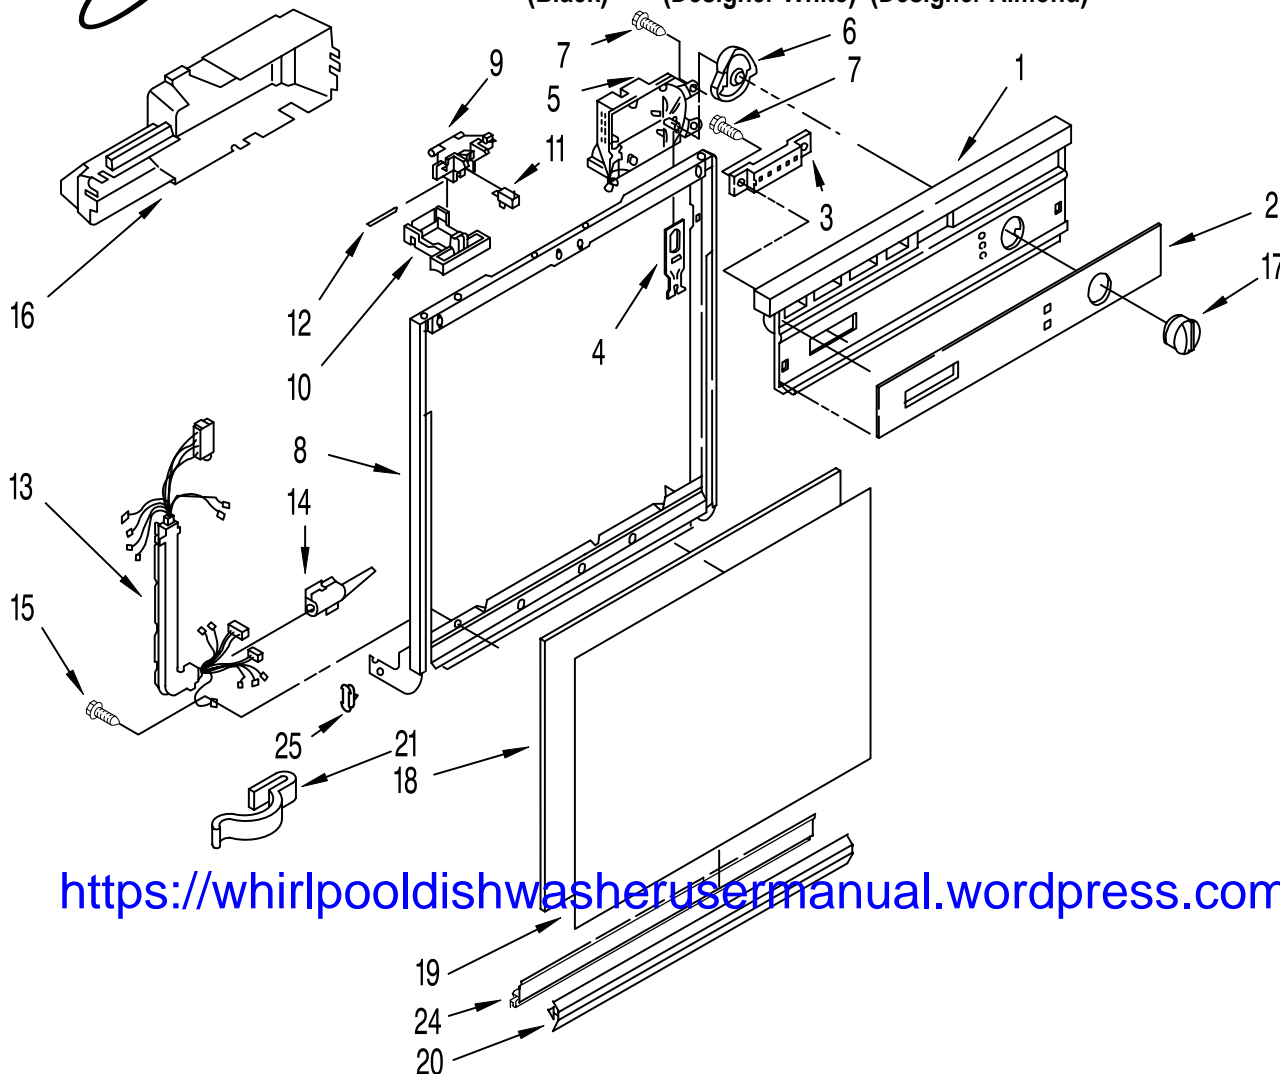

FRAME AND CONSOLE PARTS

For Models: DU900PCDB6, DU900PCDQ6, DU900PCDZ6
(Black) (Designer White) (Designer Almond)

UNDERCOUNTER
DISHWASHER

<https://whirlpooledishwasherusermanual.wordpress.com/>

Illus. No.	Part No.	DESCRIPTION	Illus. No.	Part No.	DESCRIPTION	Illus. No.	Part No.	DESCRIPTION
1		Console (Includes Item 2)	8		Door Frame (Includes Item 24)	18	3368979	Spacer, Corrugated
	3375273	Black		3374711	Black	19		†Panel, Front
	3375274	White		3374712	White		3369516	(Almond/Black)
	3375275	Almond		3374713	Almond		3369769	(Black/White)
2		Insert, Console	9	3380854	Bolt, Latch	20		Retainer, Panel
	3376024	Black	10		Lever, Latch		3374010	Black
	3376025	White		3369457	Black		3374011	White
	3376026	Almond		3372232	White		3374012	Almond
3		Switch		3375061	Almond	21	98997	Clip, Harness
	3376027	Black	11	3369325	Switch, (2)	24	3374716	Channel, Retainer (Also Order Item #20)
	3376028	White	12	3368955	Pin, Switch (2)			
	3376029	Almond	13	3381221	Harness and Protector	25	3373234	Bearing, Spring (2)
4	3369529	Follower, Cam	14	3376405	Elbow, Harness			
5	3373626	Timer	15	3400803	Screw			
6	3378124	Cam	16	3373367	Cover Timer			
7	304231	Screw,	17		Knob, Timer			
				3375348	Black			
				3375349	White			
				3375350	Almond			