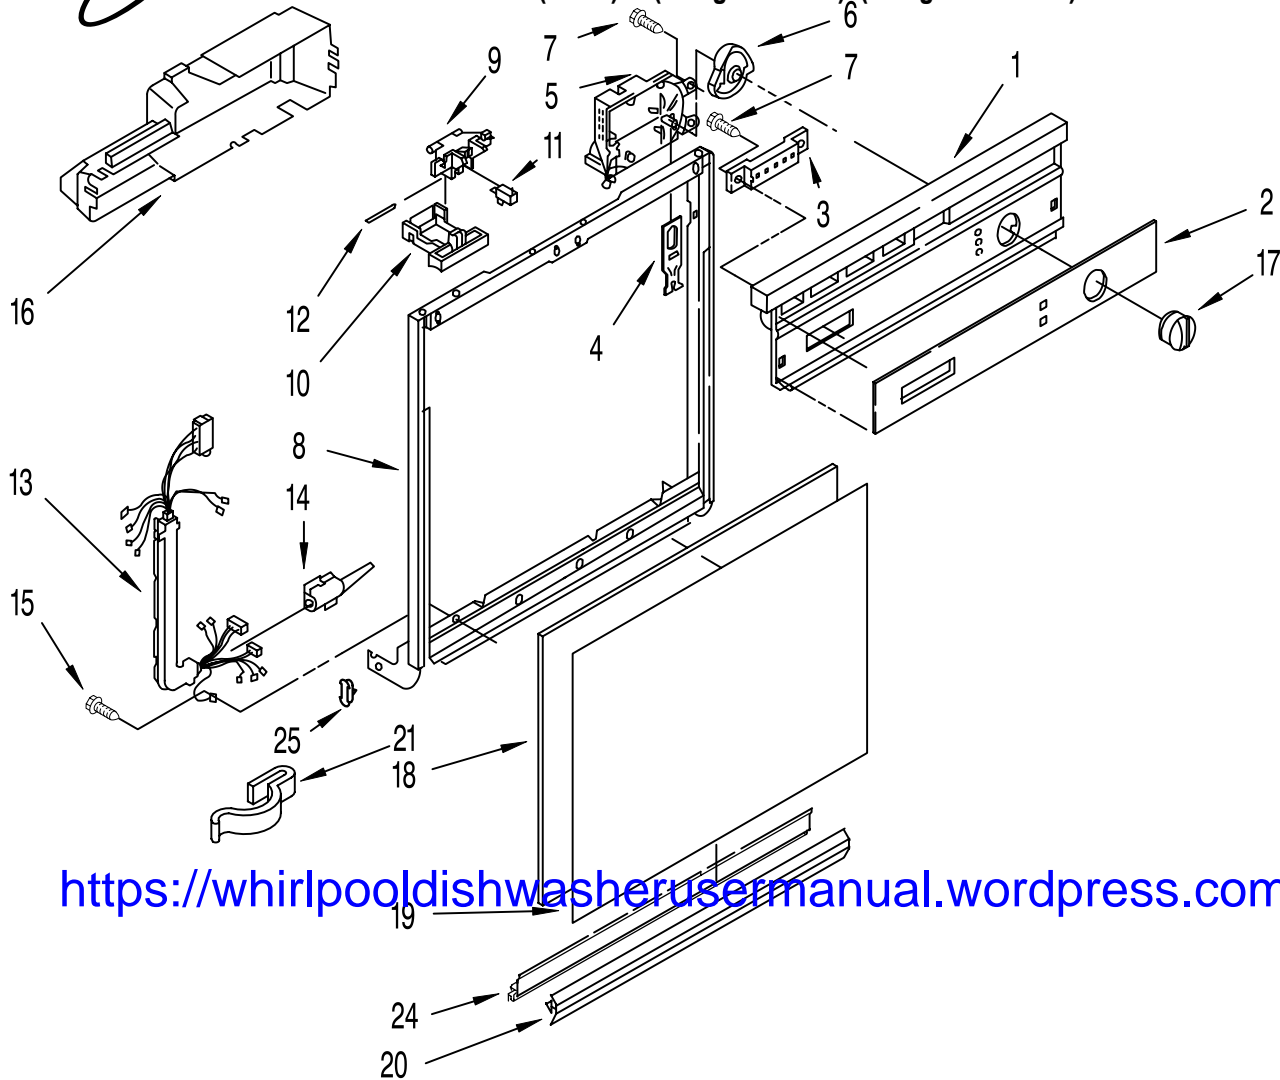

FRAME AND CONSOLE PARTS

For Models: DU900PCDB5, DU900PCDQ5, DU900PCDZ5

(Black) (Designer White) (Designer Almond)

UNDERCOUNTER
DISHWASHER

<https://whirlpooledishwasherusermanual.wordpress.com/>

Illus. No.	Part No.	DESCRIPTION	Illus. No.	Part No.	DESCRIPTION	Illus. No.	Part No.	DESCRIPTION
1		Console (Includes Item 2)	8		Door Frame (Includes Item 24)	17		Knob, Timer
	3375273	Black		3374711	Black		3375348	Black
	3375274	White		3374712	White		3375349	White
	3375275	Almond		3374713	Almond		3375350	Almond
2		Insert, Console	9	3370260	Bolt, Latch	18	3368979	Spacer, Corrugated
	3376024	Black	10		Lever, Latch	19		†Panel, Front
	3376025	White		3369457	Black		3369516	(Almond/Black)
	3376026	Almond		3372232	White		3369769	(Black/White)
3		Switch		3375061	Almond	20		Retainer, Panel
	3376027	Black	11	3369325	Switch, (2)		3374010	Black
	3376028	White	12	3368955	Pin, Switch (2)		3374011	White
	3376029	Almond	13	3380435	Harness and Protector		3374012	Almond
4	3369529	Follower, Cam	14	3376405	Elbow, Harness	21	98997	Clip, Harness
5	3373626	Timer	15	3400803	Screw	24	3374716	Channel, Retainer (Also Order Item #20)
6	3378124	Cam	16	3373367	Cover Timer	25	3373234	Bearing, Spring (2)