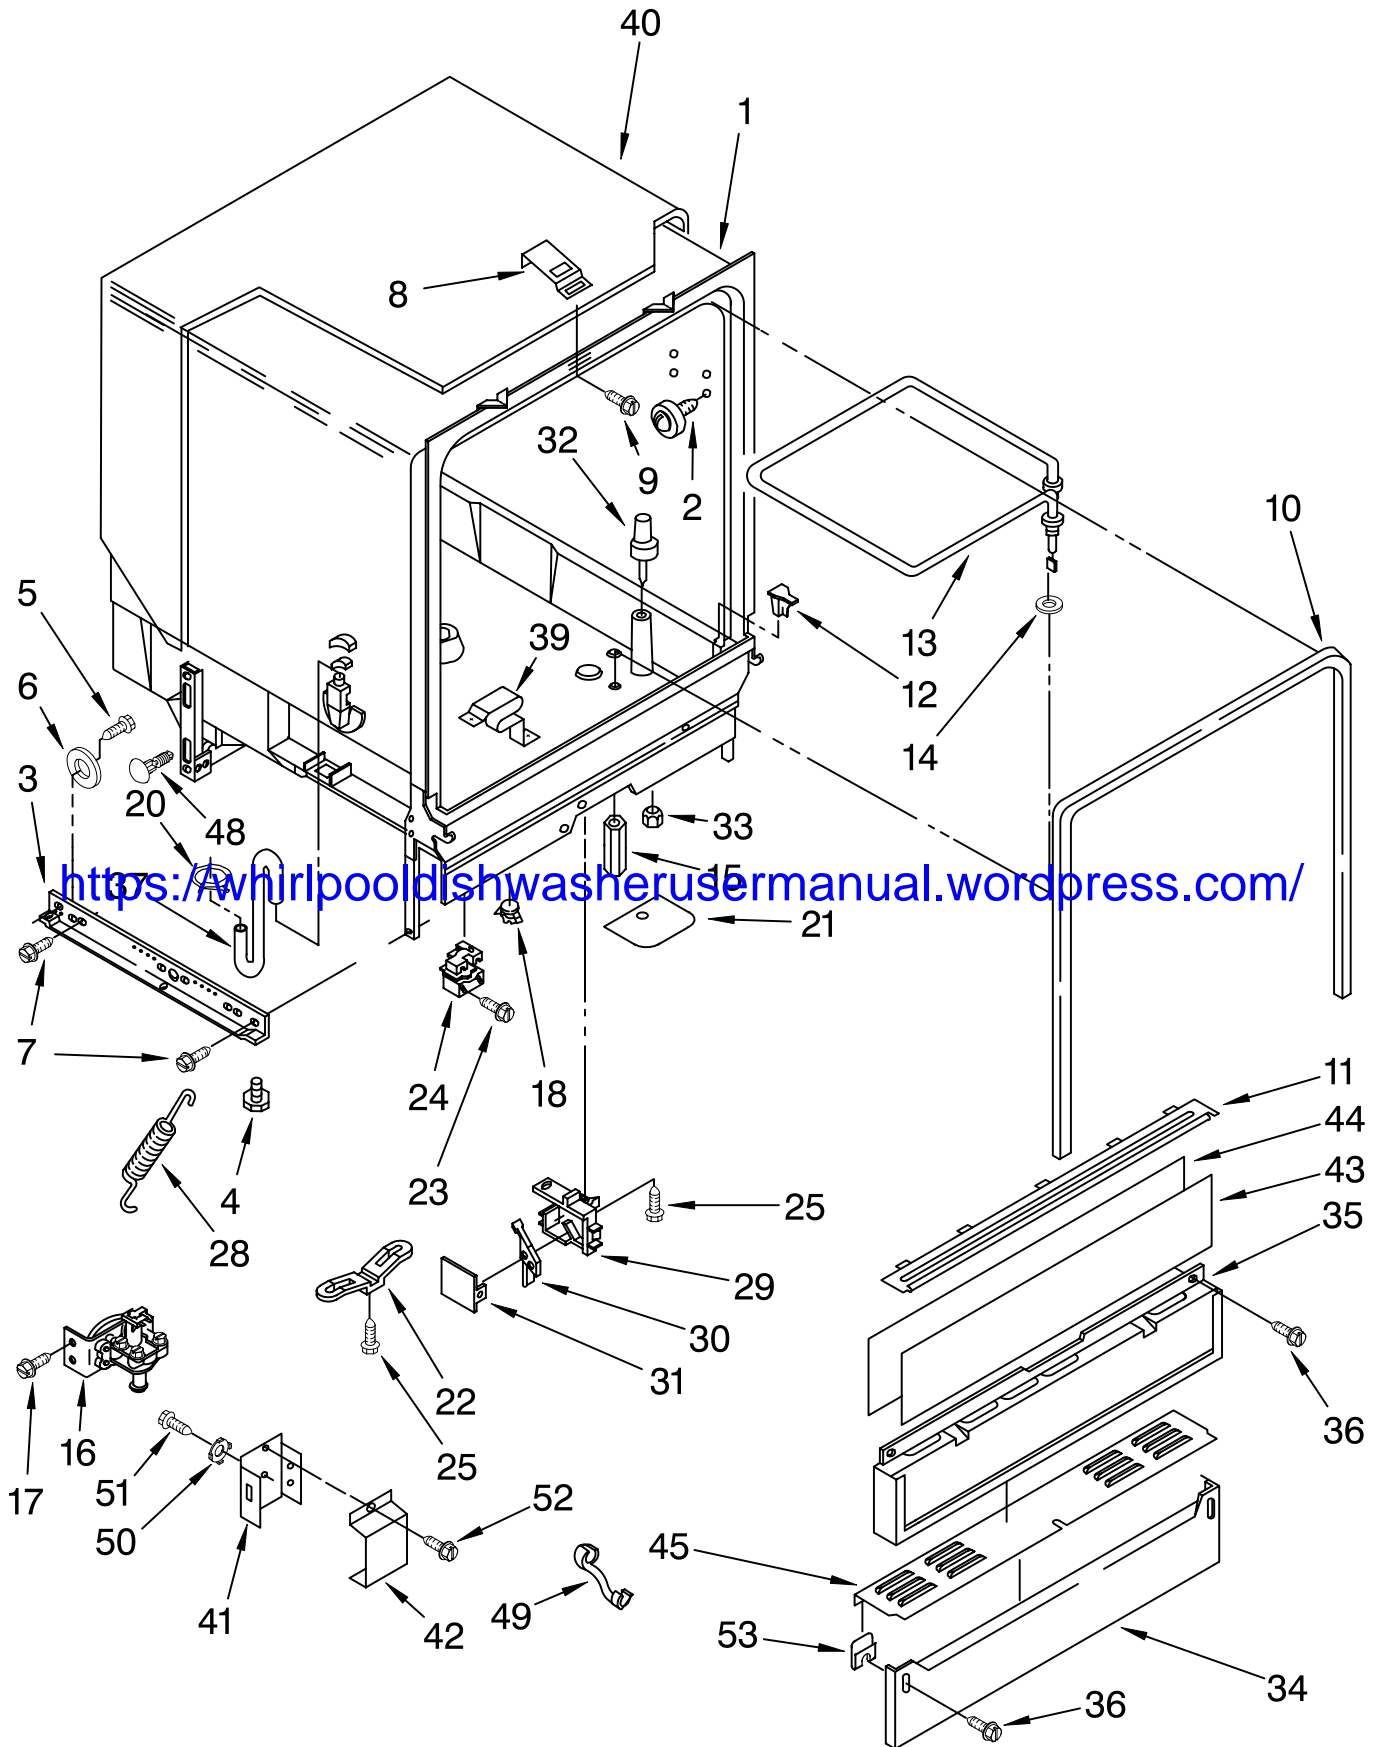

TUB ASSEMBLY PARTS

For Models: DU900PCDB5, DU900PCDQ5, DU900PCDZ5

(Black) (Designer White) (Designer Almond)

<https://whirlpooldishwasherusermanual.wordpress.com/>

FOR ORDERING INFORMATION REFER TO PARTS PRICE LIST

TUB ASSEMBLY PARTS

For Models: DU900PCDB5, DU900PCDQ5, DU900PCDZ5
(Black) (Designer White) (Designer Almond)

Illus. No.	Part No.	DESCRIPTION	Illus. No.	Part No.	DESCRIPTION	Illus. No.	Part No.	DESCRIPTION
1	3379349	Tub Assembly	20	301958	Clamp	39	3379740	Support, Heater (2)
2	3380371	Tub, Wheel Assembly (8)	21	3376149	Shield, Thermostat	40	9743172	Sound Shield
3	3368933	Runner (2)	22	3378595	Bracket, Thermostat	41	3378131	Terminal Box
4	3376439	Leveler (2)	23	3370225	Screw	42	300068	Cover Assembly, Terminal Box
5	3370389	Screw, Shoulder	24	3369447	Relay	43		†Access Panel
6	302819	Wheel (2)	25	304231	Screw		3369527	(Almond/Black)
7	343641	Screw,	28	3374343	Spring, Door (2)		3370868	(Black/White)
8	3374719	Plate, Latch	29	3369048	Housing, Float Switch	44	3369526	Spacer, Corrugated
9	3374720	Screw	30	3369067	Switch, Float	45	3374728	Extension & Clip Assembly
10	3376927	Gasket	31	3369049	Cover, Switch Housing	48	304666	Retainer, Push (2)
11		Retainer, Access Panel	32	3376397	Float & Washer Assembly	49	3370307	Strain Relief
	3372412	Black	33	717488	Nut	50	3378128	Washer
	3372413	White	34		Toe Panel	51	3400014	Screw
	3372414	Almond		3368942	Black	52	3369138	Screw
12	3369052	Deflector (2)		9742861	White	53	3378123	Clip, Grounding
13	3379487	Heater (Includes Item 14)		9742862	Almond			† Refer To Dishwasher Replacement Panel Parts List No. 675345.
14	717273	Washer, Rubber (2)	35		Panel, Access			
15	3378706	Nut (2) (Heater Terminal)		3369193	Black			
16	3378779	Water Valve		3369614	White			
17	304392	Screw		3377698	Almond			
18	3369777	Thermostat, Hi-Limit	36	302868	Screw			
			37	3369414	Hose, Inlet			

<https://whirlpooldishwasherusermanual.wordpress.com/>