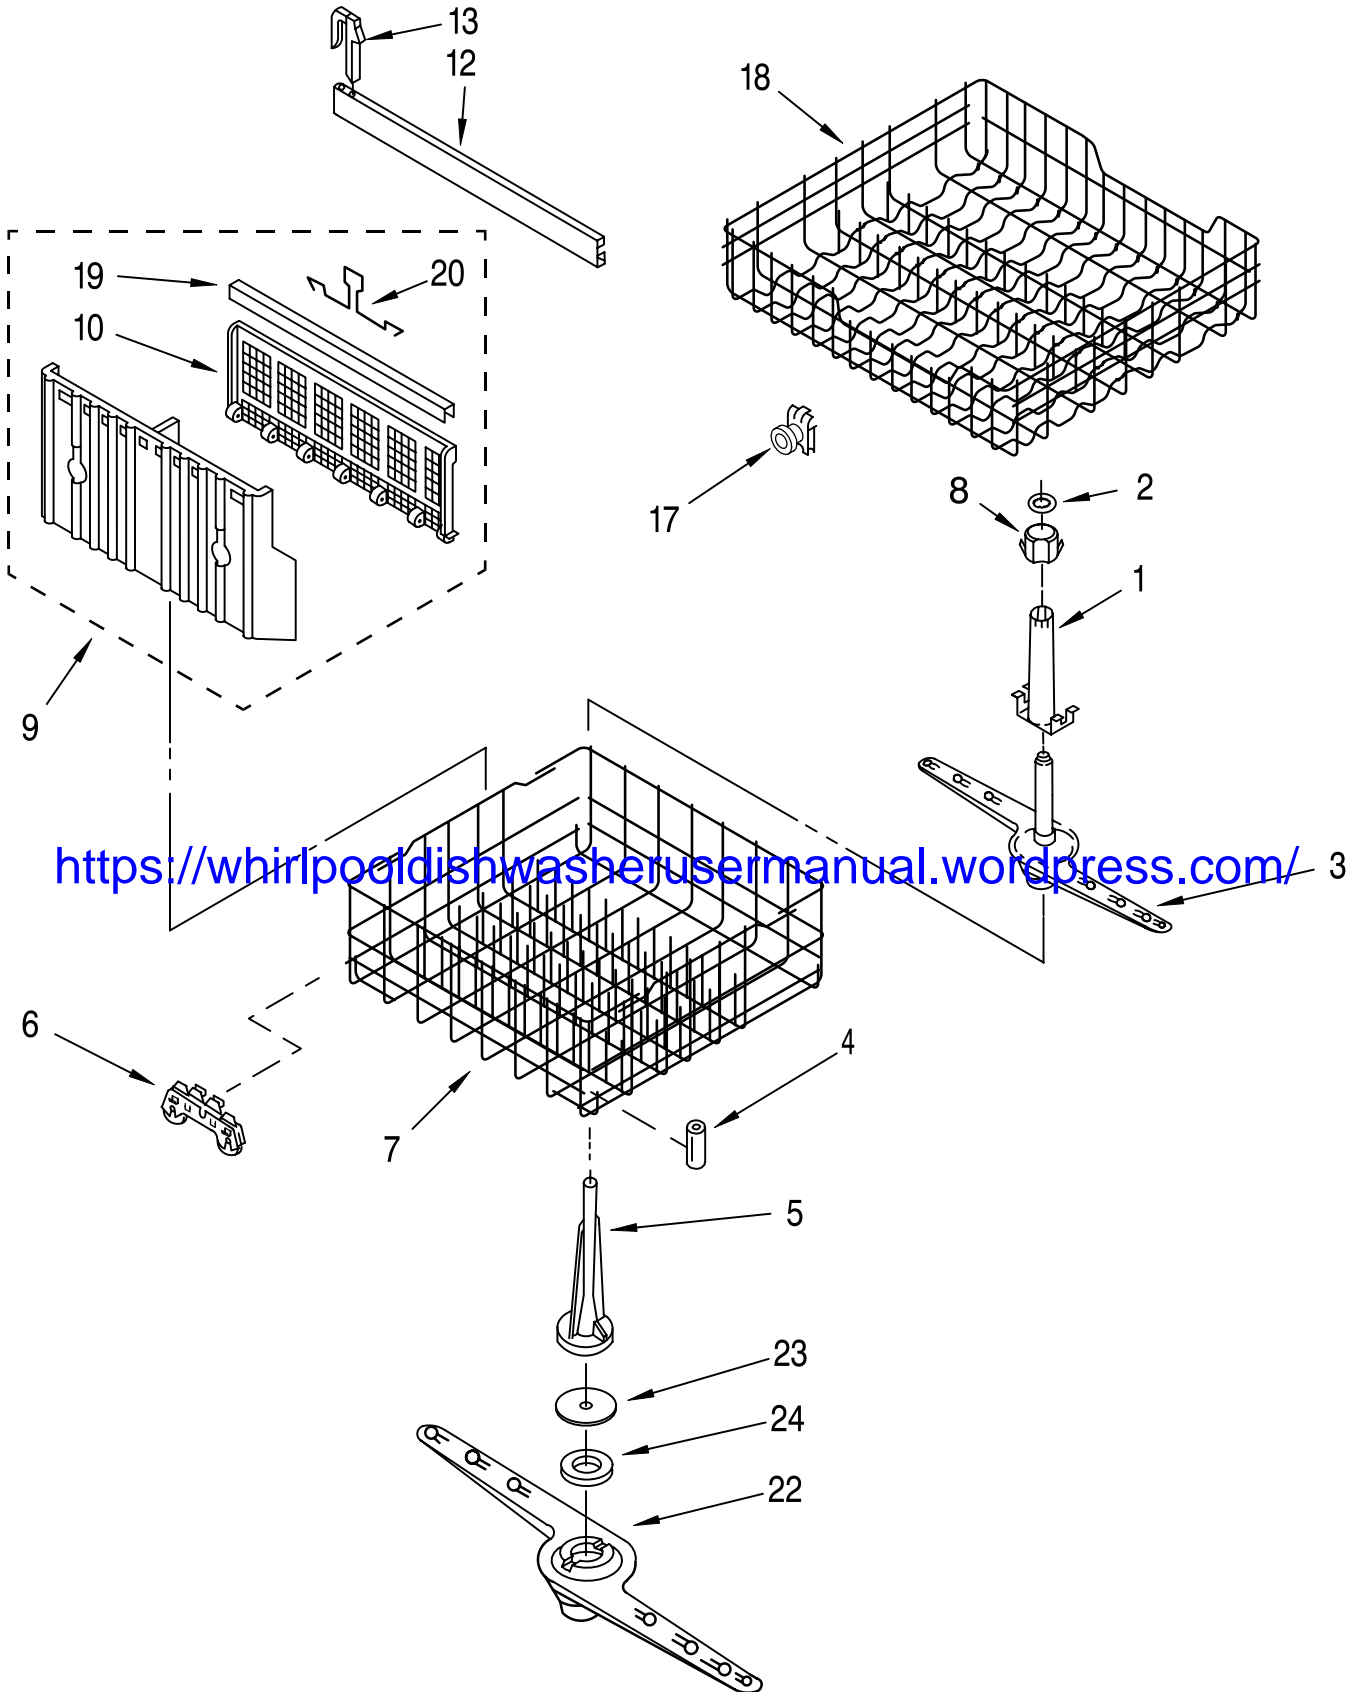

DISHRACK PARTS

For Models: DU900PCDB5, DU900PCDQ5, DU900PCDZ5
(Black) (Designer White) (Designer Almond)

<https://whirlpooldishwasherusermanual.wordpress.com/>

FOR ORDERING INFORMATION REFER TO PARTS PRICE LIST

DISHRACK PARTS

For Models: DU900PCDB5, DU900PCDQ5, DU900PCDZ5
(Black) (Designer White) (Designer Almond)

Illus. No.	Part No.	DESCRIPTION
1	3368290	Support, Arm (Also Order Items 2 & 8)
2	303722	Clip
3	3377274	Spray Arm, Upper (Also Order Item 8)
4	3368006	Bumper (2)
5	300848	Tower, Pressure
6	3376961	Wheel & Transport Assembly (4)
7	3370490	Dishrack, Lower (Includes Items 4 & 6)
8	3374702	Support Lock, Spray Arm
9	3369488	Silverware Basket Assembly
10	3369485	Cover, Basket
12	9742998	Track
13	3379941	Stop, Track (4)
17	3379727	Wheel & Axle Assembly (4)
18	3371663	Dishrack, Upper
19	717528	Trim, Basket
20	300086	Handle, Basket
22	3369347	Sprayarm, Lower
23	3367910	Cap, Nozzle
24	719916	Bearing, Nozzle

<https://whirlpooldishwasherusermanual.wordpress.com/>