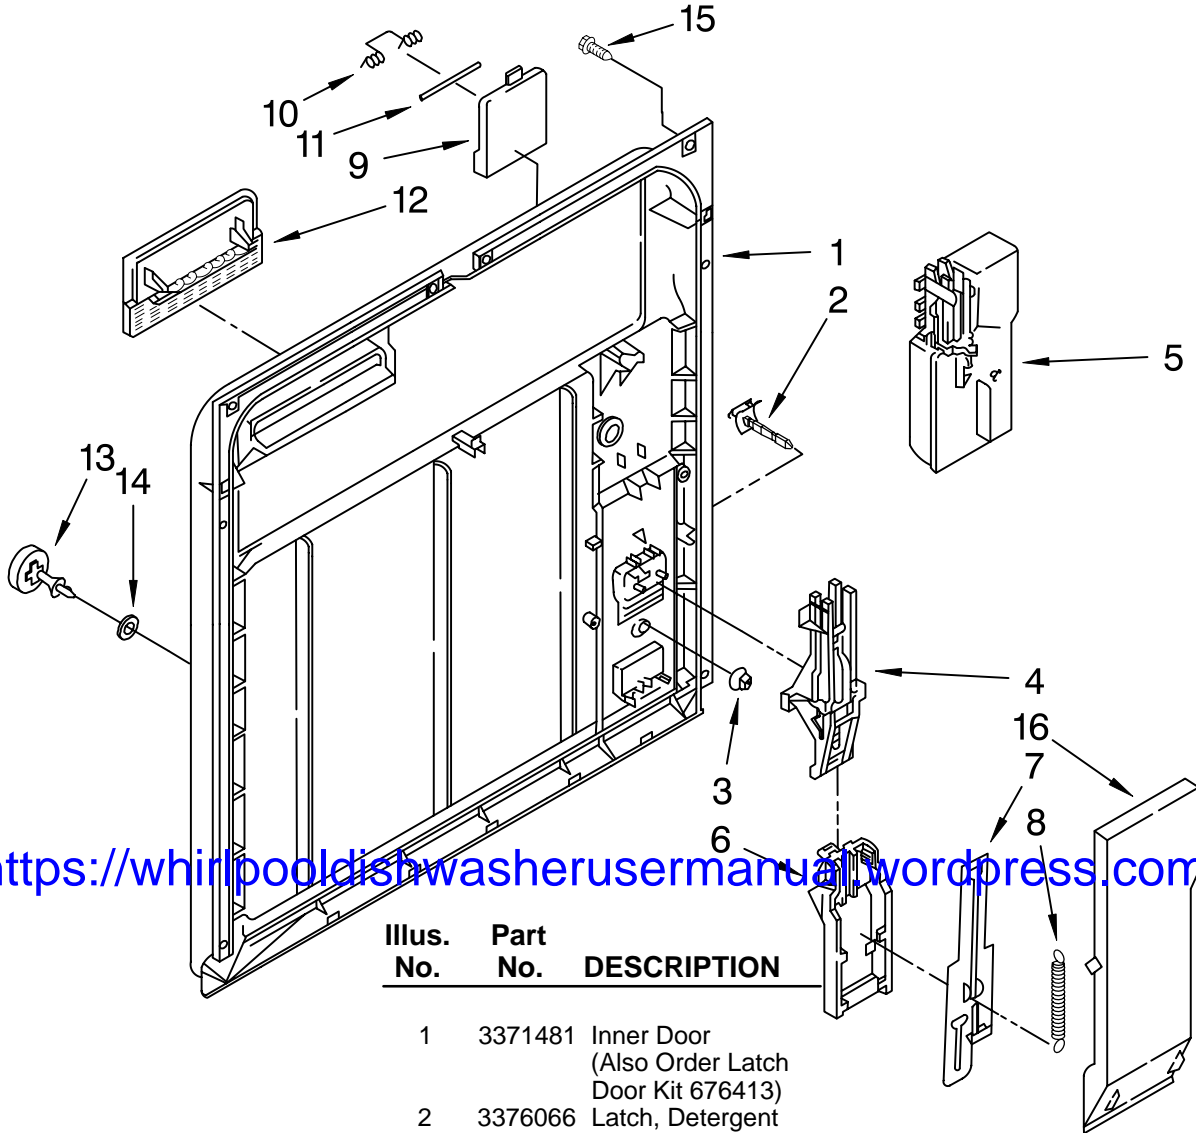

INNER DOOR PARTS

For Models: DU900PCDB5, DU900PCDQ5, DU900PCDZ5
(Black) (Designer White) (Designer Almond)

<https://whirlpooldishwasherusermanual.wordpress.com/>

Illus. No.	Part No.	DESCRIPTION
1	3371481	Inner Door (Also Order Latch Door Kit 676413)
2	3376066	Latch, Detergent Dispenser
3	3369061	Snap, Detergent Dispenser
4	3369055	Actuator Assembly
5	3368967	Wet Agent, Dispenser
6	3369000	Draw Bar (Upper Dispenser)
7	3369602	Draw Bar (Lower Dispenser)
8	3368999	Spring (Draw Bar)
9	3376404	Lid Assembly
10	300106	Spring, Lid
11	3372028	Pin (Lid Hinge) (Also Order Item #10)
12	3371710	Screen, Vent
13	3369512	Wet-Agent Cap Assembly
14	3369155	Seal (Wet-Cap)
15	3400815	Screw (8)
16	3371569	Cover, Drip

FOR ORDERING INFORMATION REFER TO PARTS PRICE LIST