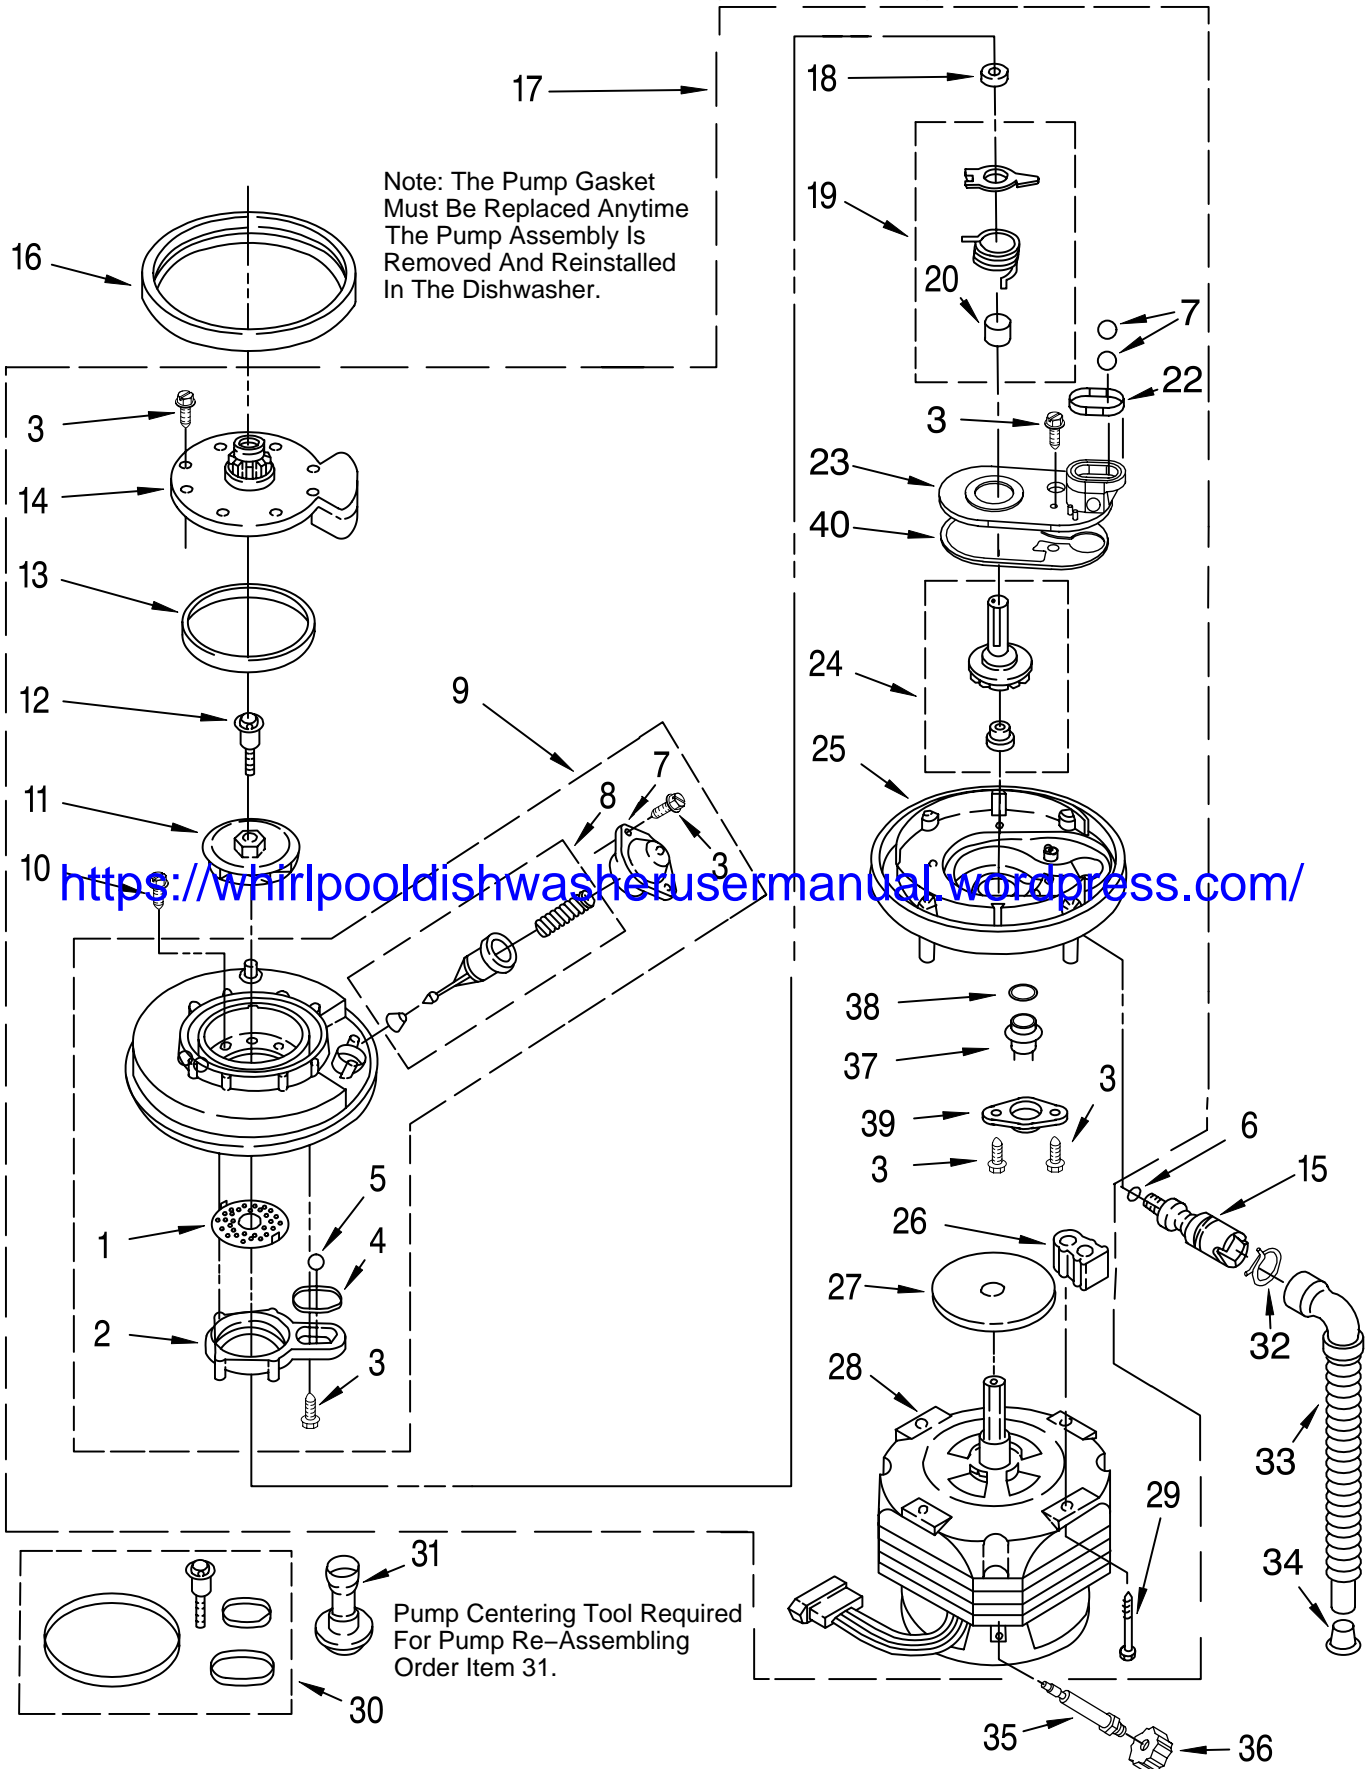

PUMP AND MOTOR PARTS

For Models: DU900PCDB5, DU900PCDQ5, DU900PCDZ5
(Black) (Designer White) (Designer Almond)

<https://whirlpooldishwasherusermanual.wordpress.com/>

FOR ORDERING INFORMATION REFER TO PARTS PRICE LIST

PUMP AND MOTOR PARTS

For Models: DU900PCDB5, DU900PCDQ5, DU900PCDZ5

(Black) (Designer White) (Designer Almond)

Illus. No.	Part No.	DESCRIPTION	Illus. No.	Part No.	DESCRIPTION	Illus. No.	Part No.	DESCRIPTION
1	9740982	Plate, Perforated (Includes Item 5) (Also Order Item 30) See Note A.	15	3369482	Check Valve (Includes Item 6)	28	3376765	Motor & Fan Assembly (Includes Item 27) (Also Order Item 30) See Note A.
2	3367173	Base, Inlet (Includes Items 1 & 5) (Also Order Item 30) See Note A.	16	717000	Gasket, Pump	29	3369331	Screw
3	9741232	Screw	17	3376752	Pump & Motor Assembly (Includes Item 16)	30	675505	Pump Seal Kit (Includes Items 4, 12, 13 & 22)
4	302710	Seal, Inlet Base	18	302707	Bushing, Grind	31	303918	Tool, Pump Centering
5	302709	Ball, Check	19	302718	Chopper Kit (Also Order Item 30) See Note A.	32	356138	Clamp, Hose
6	95080	"O" Ring	20	3378139	Sleeve, Drain Impeller	33	3374077	Hose, Drain
7	302721	Cover, Valve	22	302704	Seal, Drain Cover	34	3371748	Cap, Drain
8	302738	Valve Stem Kit (Includes Items 12, 13 & 22) See Note A.	23	3378207	Cover, Drain (Also Order Item 30) See Note A.	35	3374757	Shaft, Absorber
9	303882	Separator Assembly (Includes Items 12, 13 & 22) See Note A.	24	303539	Impeller, Drain Kit (Also Order Item 30) See Note A.	36	3378202	Weight, Absorber
10	3400001	Screw	25	3376157	Base, Pump (Also Order Item 30) See Note A.	37	3378083	Thermostat
11	303510	Impeller, Wash (Includes Items 12 & 13)	26	3368270	Slinger, Pump Mounting (4)	38	3376723	Seal, O-Ring
12	3371152	Screw & Seal	27	3368270	Slinger (See Note A.)	39	3376358	Retainer, Thermostat
13	302711	Seal, Pump Outlet				40	9740674	Gasket, Drain Cover
14	3369478	Outlet, Pump (Includes Item 13)						

NOTE A:
Pump Centering Tool Required
For Pump Re-Assembly
Order Item 31.

<https://whirlpooldishwasherusermanual.wordpress.com/>

FOR ORDERING INFORMATION REFER TO PARTS PRICE LIST