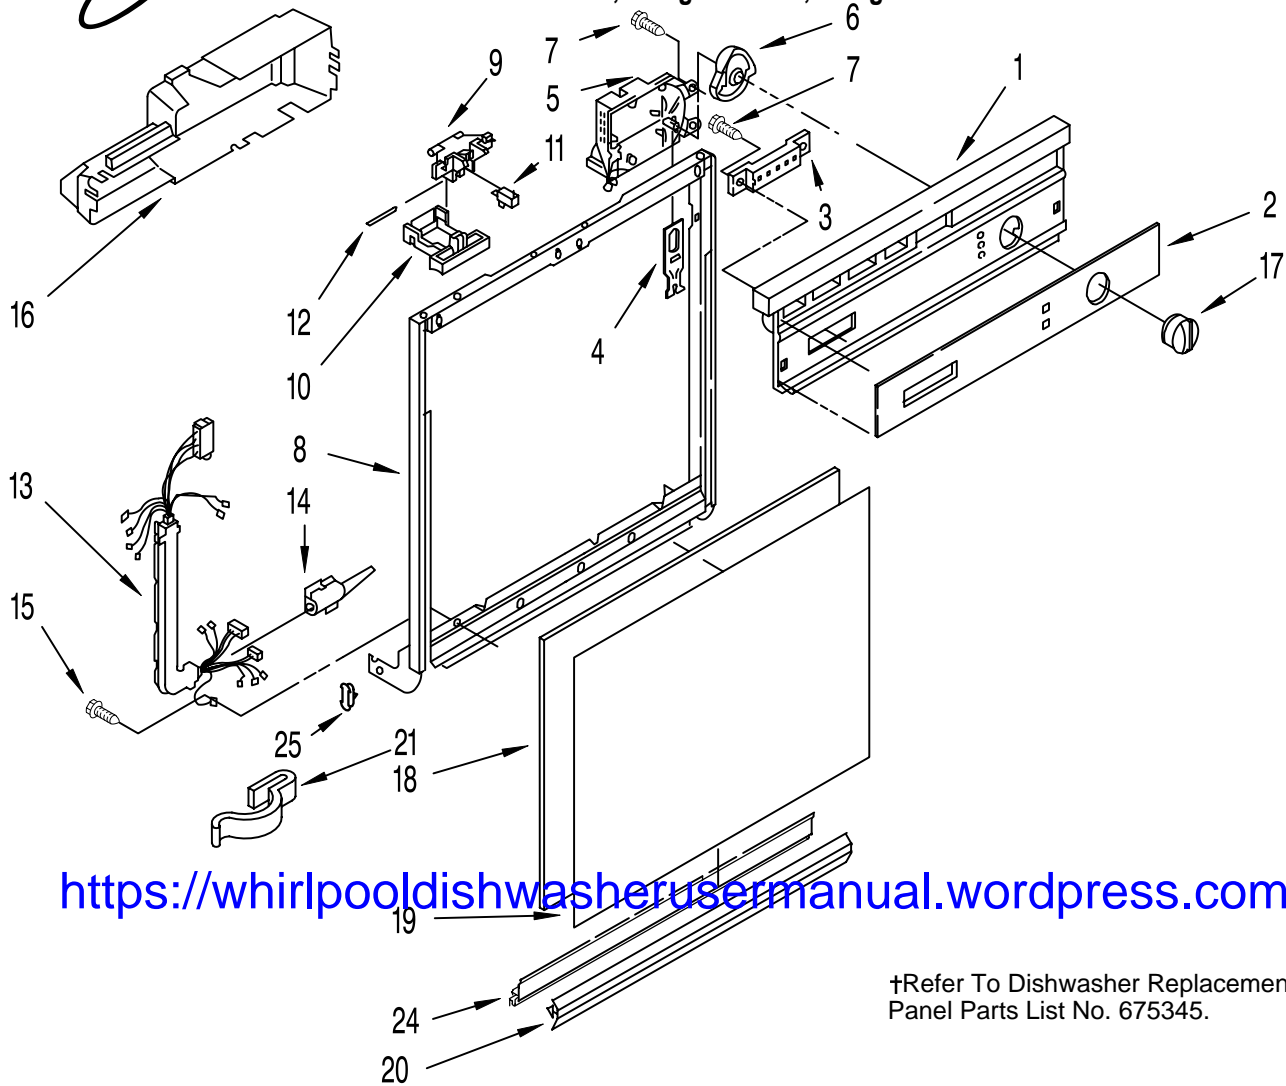

# FRAME AND CONSOLE PARTS

For Model: DU900PCDB4 ,DU900PCDQ4, DU900PCDZ4  
Black, Designer White, Designer Almond

UNDERCOUNTER  
DISHWASHER

<https://whirlpooldishwasherusermanual.wordpress.com/>

†Refer To Dishwasher Replacement Panel Parts List No. 675345.

Illus. No.	Part No.	DESCRIPTION	Illus. No.	Part No.	DESCRIPTION	Illus. No.	Part No.	DESCRIPTION
1		Console (Includes Item 2)	8		Door Frame (Includes Item 24)	17		Knob, Timer
	3375273	Black		3374711	Black		3375348	Black
	3375274	White		3374712	White		3375349	White
	3375275	Almond		3374713	Almond		3375350	Almond
2		Insert, Console	9	3368953	Bolt, Latch	18	3368979	Spacer, Corrugated
	3376024	Black	10		Lever, Latch	19		†Panel, Front
	3376025	White		3369457	Black		3369516	(Almond/Black)
	3376026	Almond		3372232	White		3369769	(Black/White)
3		Switch		3375061	Almond	20	3374011	Retainer, Panel
	3376027	Black	11	3369325	Switch, (2)		3374010	Black
	3376028	White	12	3368955	Pin, Switch (2)		3374011	White
	3376029	Almond	13	3378948	Harness and Protector		3374012	Almond
4	3369529	Follower, Cam	14	3376405	Elbow, Harness	21	98997	Clip, Harness
5	3373626	Timer	15	3400803	Screw	24	3374716	Channel, Retainer (Also Order Item #20)
6	3378124	Cam	16		Cover Timer	25	3373234	Bearing, Spring (2)
7	304231	Screw,		3375473	Black Model			
				3373367	White Model			
				3373367	Almond Model			

# INNER DOOR PARTS

For Model: DU900PCDB4 ,DU900PCDQ4, DU900PCDZ4  
Black, Designer White, Designer Almond

Illus. No.	Part No.	DESCRIPTION
1	3371481	Inner Door (Also Order Latch Door Kit 676413)
2	3376066	Latch, Detergent Dispenser
3	3369061	Snap, Detergent Dispenser
4	3369055	Actuator Assembly
5	3368967	Wet Agent, Dispenser
6	3369000	Draw Bar (Upper Dispenser)
7	3369602	Draw Bar (Lower Dispenser)
8	3368999	Spring (Draw Bar)
9	3376404	Lid Assembly
10	300106	Spring, Lid
11	3372028	Pin (Lid Hinge) (Also Order Item #10)
12	3371710	Screen, Vent
13	3369512	Wet-Agent Cap Assembly
14	3369155	Seal (Wet-Cap)
15	3369051	Screw
16	3371569	Cover, Drip