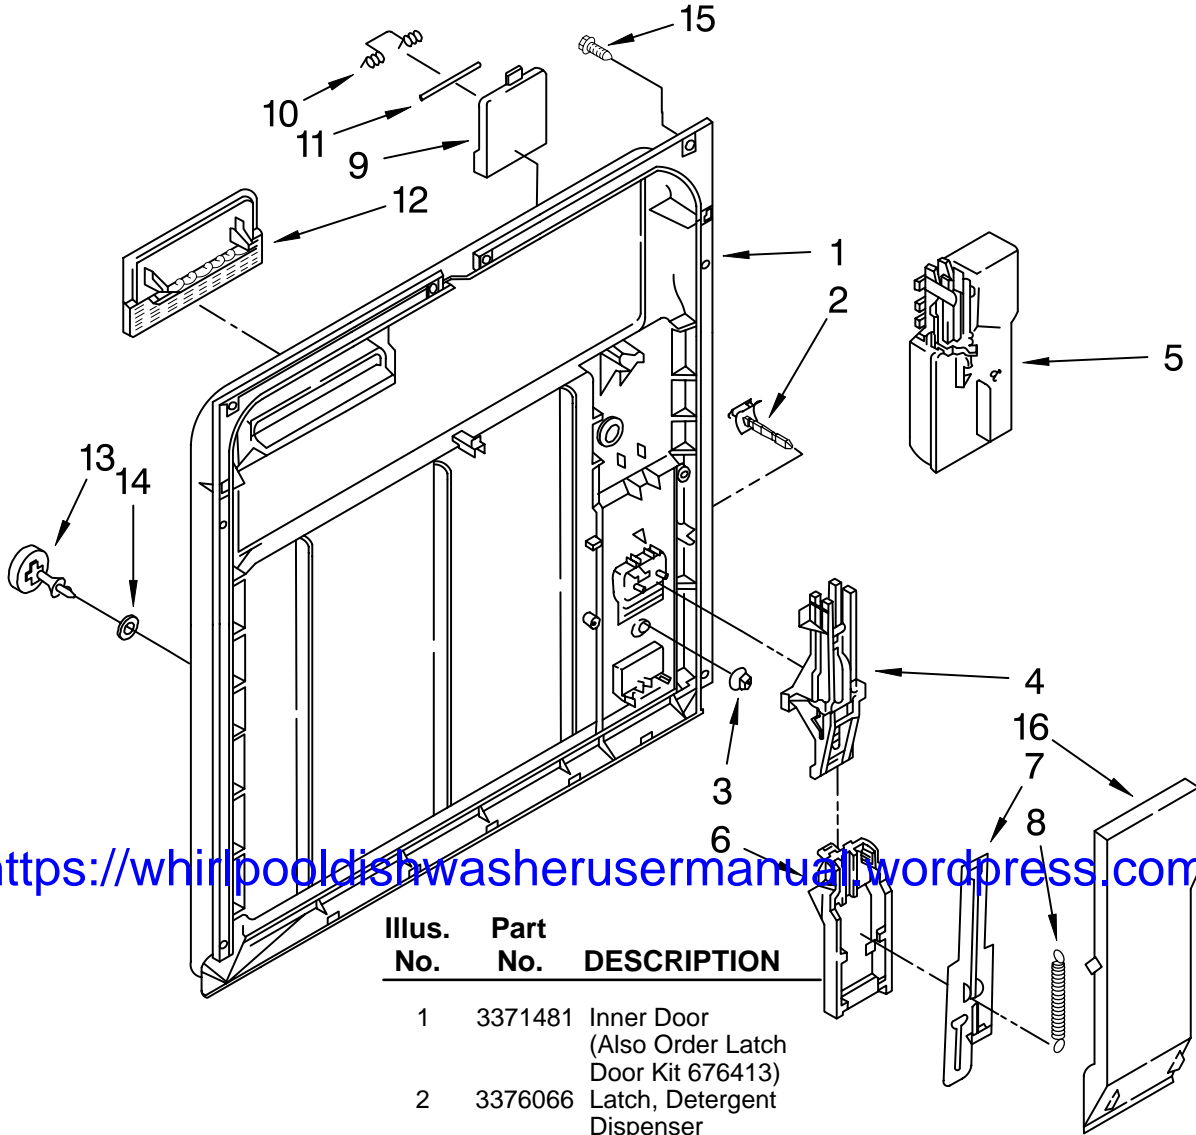

# FRAME AND CONSOLE PARTS

For Model: DU900PCDB4 ,DU900PCDQ4, DU900PCDZ4  
Black, Designer White, Designer Almond

UNDERCOUNTER  
DISHWASHER

<https://whirlpooldishwasherusermanual.wordpress.com/>

†Refer To Dishwasher Replacement Panel Parts List No. 675345.

Illus. No.	Part No.	DESCRIPTION	Illus. No.	Part No.	DESCRIPTION	Illus. No.	Part No.	DESCRIPTION
1		Console (Includes Item 2)	8		Door Frame (Includes Item 24)	17		Knob, Timer
	3375273	Black		3374711	Black		3375348	Black
	3375274	White		3374712	White		3375349	White
	3375275	Almond		3374713	Almond		3375350	Almond
2		Insert, Console	9	3368953	Bolt, Latch	18	3368979	Spacer, Corrugated
	3376024	Black	10		Lever, Latch	19		†Panel, Front
	3376025	White		3369457	Black		3369516	(Almond/Black)
	3376026	Almond		3372232	White		3369769	(Black/White)
3		Switch		3375061	Almond	20	3374011	Retainer, Panel
	3376027	Black	11	3369325	Switch, (2)		3374010	Black
	3376028	White	12	3368955	Pin, Switch (2)		3374011	White
	3376029	Almond	13	3378948	Harness and Protector		3374012	Almond
4	3369529	Follower, Cam	14	3376405	Elbow, Harness	21	98997	Clip, Harness
5	3373626	Timer	15	3400803	Screw	24	3374716	Channel, Retainer (Also Order Item #20)
6	3378124	Cam	16		Cover Timer	25	3373234	Bearing, Spring (2)
7	304231	Screw,		3375473	Black Model			
				3373367	White Model			
				3373367	Almond Model			

# INNER DOOR PARTS

For Model: DU900PCDB4 ,DU900PCDQ4, DU900PCDZ4  
Black, Designer White, Designer Almond

Illus. No.	Part No.	DESCRIPTION
1	3371481	Inner Door (Also Order Latch Door Kit 676413)
2	3376066	Latch, Detergent Dispenser
3	3369061	Snap, Detergent Dispenser
4	3369055	Actuator Assembly
5	3368967	Wet Agent, Dispenser
6	3369000	Draw Bar (Upper Dispenser)
7	3369602	Draw Bar (Lower Dispenser)
8	3368999	Spring (Draw Bar)
9	3376404	Lid Assembly
10	300106	Spring, Lid
11	3372028	Pin (Lid Hinge) (Also Order Item #10)
12	3371710	Screen, Vent
13	3369512	Wet-Agent Cap Assembly
14	3369155	Seal (Wet-Cap)
15	3369051	Screw
16	3371569	Cover, Drip