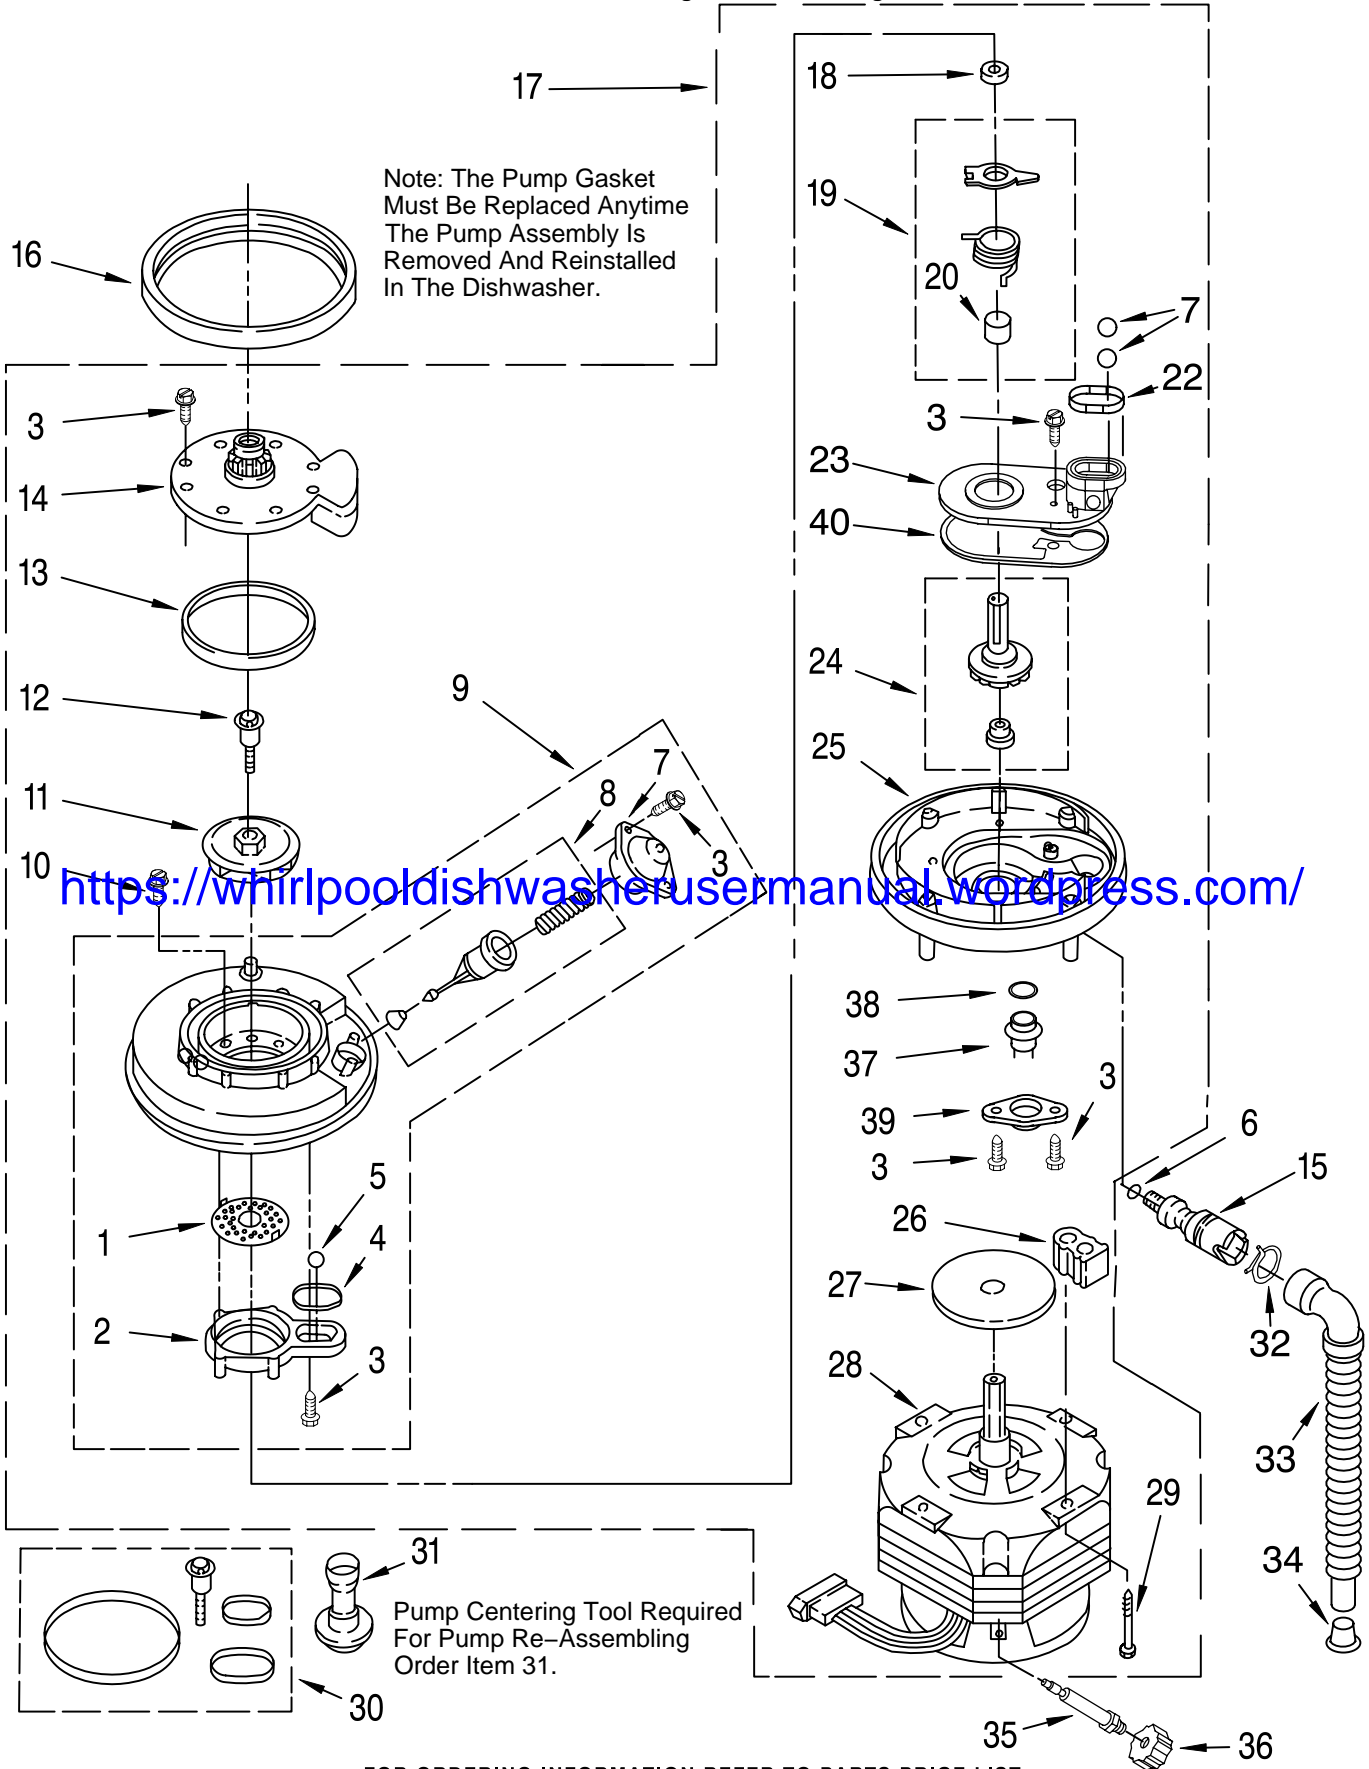

PUMP AND MOTOR PARTS

For Model: DU900PCDB4 ,DU900PCDQ4, DU900PCDZ4
Black, Designer White, Designer Almond

PUMP AND MOTOR PARTS

For Model: DU900PCDB4 ,DU900PCDQ4, DU900PCDZ4
Black, Designer White, Designer Almond

Illus. No.	Part No.	DESCRIPTION	Illus. No.	Part No.	DESCRIPTION	Illus. No.	Part No.	DESCRIPTION
1	9740982	Plate, Perforated (Includes Item 5) (Also Order Item 30) See Note A.	15	3369482	Check Valve (Includes Item 6)	27	3368270	Slinger (See Note A.)
2	3367173	Base, Inlet (Includes Items 1 & 5) (Also Order Item 30) See Note A.	16	717000	Gasket, Pump	28	3376765	Motor & Fan Assembly (Includes Item 27) (Also Order Item 30) See Note A.
3	9741232	Screw	17	3376752	Pump & Motor Assembly (Includes Item 16)	29	3369331	Screw
4	302710	Seal, Inlet Base	18	302707	Bushing, Grind	30	675505	Pump Seal Kit (Includes Items 4, 12, 13 & 22)
5	302709	Ball, Check	19	302718	Chopper Kit (Also Order Item 30) See Note A.	31	303918	Tool, Pump Centering
6	95080	"O" Ring	20	302705	Sleeve, Drain Impeller	32	356138	Clamp, Hose
7	302721	Cover, Valve	21	9741321	Screw	33	3374077	Hose, Drain
8	302738	Valve Stem Kit (Includes Items 12, 13 & 22) See Note A.	22	302704	Seal, Drain Cover	34	3371748	Cap, Drain
9	303882	Separator Assembly (Includes Items 12, 13 & 22) See Note A.	23	3378207	Cover, Drain (Also Order Item 30) See Note A.	35	3374757	Shaft, Absorber
10	3400001	Screw	24	303539	Impeller, Drain Kit (Also Order Item 30) See Note A.	36	3374756	Weight, Absorber
11	303510	Impeller, Wash (Includes Items 12 & 13) See Note A.	25	3376157	Base, Pump (Also Order Item 30) See Note A.	37	3378083	Thermostat
12	3371152	Screw & Seal	26	3367197	Support, Pump Mounting (4)	38	3376723	Seal, O-Ring
13	302711	Seal, Pump Outlet				39	3376358	Retainer, Thermostat
14	3369478	Outlet, Pump (Includes Item 13)				40	9740674	Gasket, Drain Cover

<https://whirlpooldishwasherusermanual.wordpress.com/>

NOTE:
Pump Centering Tool Required
For Pump Re-Assembling—
Order Item 31.

FOR ORDERING INFORMATION REFER TO PARTS PRICE LIST