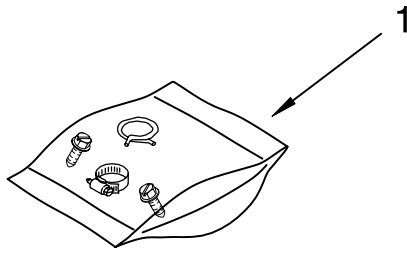

MISCELLANEOUS PARTS

For Model: DU900PCDB4 ,DU900PCDQ4, DU900PCDZ4
Black, Designer White, Designer Almond

Illus. No.	Part No.	DESCRIPTION
1	3369816	Miscellaneous Parts Bag (Includes 2 Screws & 2 Hose Clamps)

LITERATURE AND OPTIONAL PARTS

Illus. No.	Part No.	DESCRIPTION	Illus. No.	Part No.	DESCRIPTION	Illus. No.	Part No.	DESCRIPTION
LITERATURE PARTS			OPTIONAL PARTS NOT INCLUDED					
LIT3369679		Instructions, Installation	PAINT, TOUCH-UP (1/2oz.)			DISHRACK REPAIR		
LIT3367007		Instructions, Installation (Supplement) (Locating Your Water Supply)	72017	White		675576		Vinyl Touch-Up (Blue)
LIT3379136		Energy Guide	72107	Almond		675677		Tine Tip Repair Kit (Blue-- Enough For Two Complete Dishracks)
LIT3376816		Guide, Use & Care	PAINT, PRESSURIZED SPRAY (13 oz.)			676453		Vinyl Touch-Up (White)
LIT3379047		Wiring Diagram	350956	Almond		675679		Tine Tip Repair Kit (White-- Enough For Two Complete Dishracks)
LIT0677967		Do-It Yourself, Manual	285006	Superior Black		676455		Vinyl Touch-Up (Grey)
ACCESSORY PARTS			350941	Primer (White)		676458		Tine Tip Repair Kit (Grey-- Enough For Two Complete Dishracks)
			PAINT, TOUCH-UP (1 qt.)					
4317925		White	978883	Almond (Uncut)				
4317929		Almond	799340	Black (Uncut)				
4318050		Heavy Duty						

<https://whirlpooldishwasherusemanual.wordpress.com/>

FOR ORDERING INFORMATION REFER TO PARTS PRICE LIST