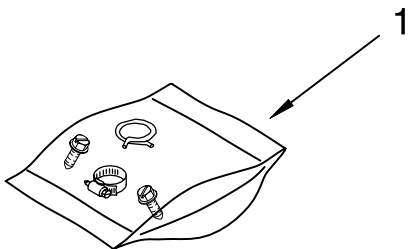

MISCELLANEOUS PARTS

For Model: DU900PCDQ3
Designer White

Illus. No.	Part No.	DESCRIPTION
1	3369816	Miscellaneous Parts Bag (Includes 2 Screws & 2 Hose Clamps)

LITERATURE AND OPTIONAL PARTS

Illus. No.	Part No.	DESCRIPTION	Illus. No.	Part No.	DESCRIPTION	Illus. No.	Part No.	DESCRIPTION
LITERATURE PARTS			OPTIONAL PARTS NOT INCLUDED					
LIT3369679		Instructions, Installation	PAINT, TOUCH-UP (1/2oz.)			DISHRACK REPAIR		
LIT3367007		Instructions, Installation (Supplement) (Locating Your Water Supply)	72017	White		675576		Vinyl Touch-Up (Blue)
LIT3373484		Energy Guide	72107	Almond		675677		Tine Tip Repair Kit (Blue-- Enough For Two Complete Dishracks)
LIT3373751		Guide, Use & Care	72032	Black		676453		Vinyl Touch-Up (White)
LIT3373631		Wiring Diagram	PAINT, PRESSURIZED SPRAY (13 oz.)			675679		Tine Tip Repair Kit (White-- Enough For Two Complete Dishracks)
LIT0677967		Do-It Yourself, Manual	350956	Almond		676455		Vinyl Touch-Up (Grey)
ACCESSORY PARTS			285006	Superior Black		676458		Tine Tip Repair Kit (Grey-- Enough For Two Complete Dishracks)
4317925		White	350941	Primer (White)				
4317926		Avocado	PAINT, TOUCH-UP (1 qt.)					
4317927		Gold	978883	Almond (Uncut)				
4317929		Almond	799340	Black (Uncut)				
4317930		Toast						
4317931		Platinum						
4318050		Heavy Duty						

FOR ORDERING INFORMATION REFER TO PARTS PRICE LIST