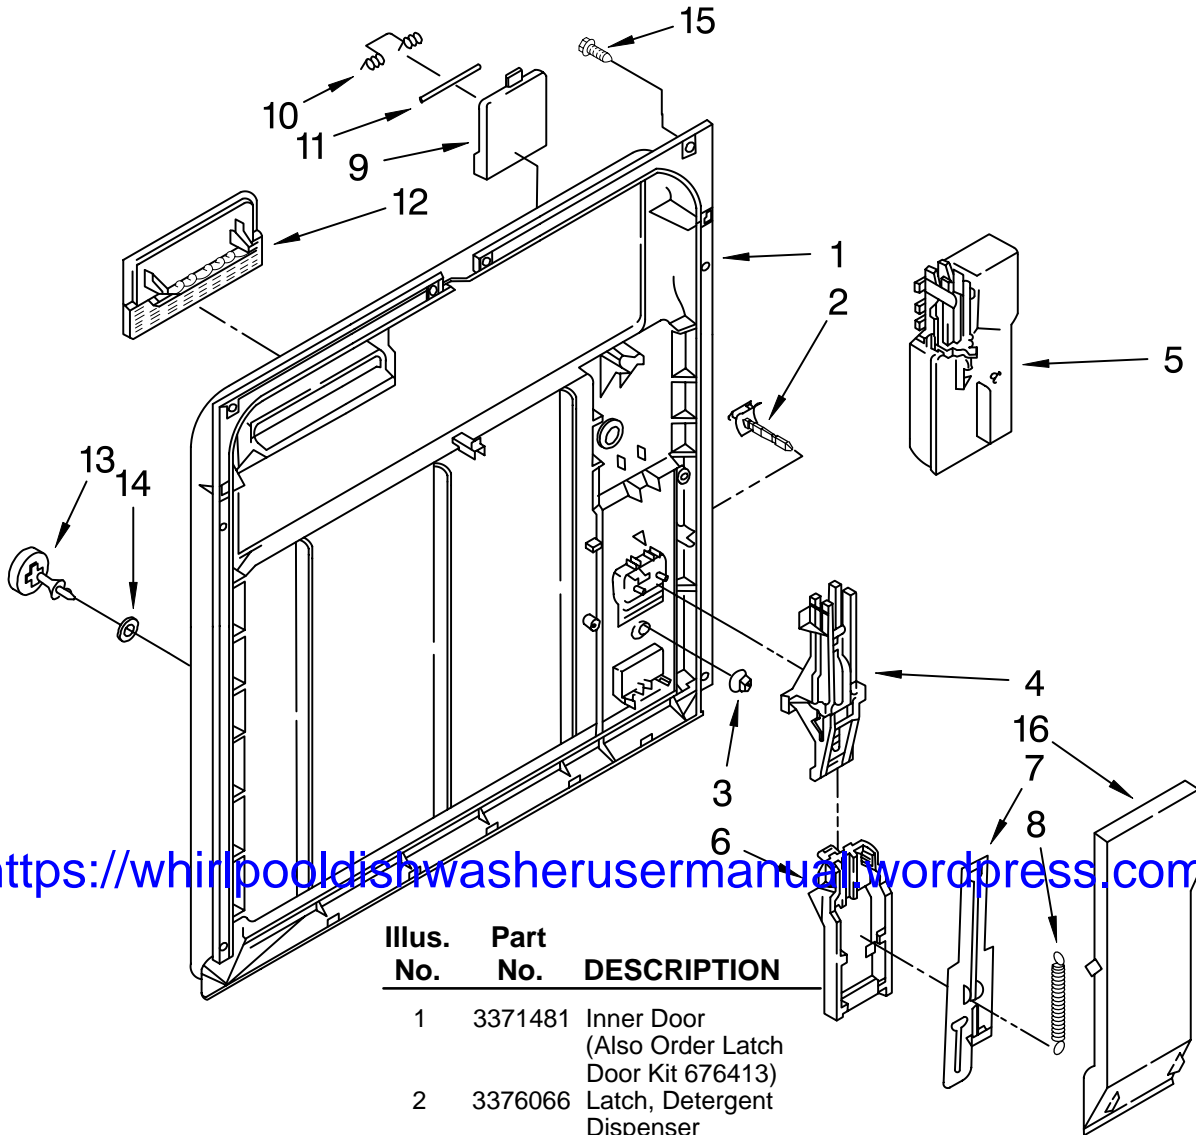

INNER DOOR PARTS

For Model: DU900PCDQ3
Designer White

<https://whirlpooldishwasherusermanual.wordpress.com/>

Illus. No.	Part No.	DESCRIPTION
1	3371481	Inner Door (Also Order Latch Door Kit 676413)
2	3376066	Latch, Detergent Dispenser
3	3369061	Snap, Detergent Dispenser
4	3369055	Actuator Assembly
5	3368967	Wet Agent, Dispenser
6	3369000	Draw Bar (Upper Dispenser)
7	3369602	Draw Bar (Lower Dispenser)
8	3368999	Spring (Draw Bar)
9	3376404	Lid Assembly
10	300106	Spring, Lid
11	3372028	Pin (Lid Hinge) (Also Order Item #10)
12	3371710	Screen, Vent
13	3369512	Wet-Agent Cap Assembly
14	3369155	Seal (Wet-Cap)
15	3369051	Screw
16	3371569	Cover, Drip

FOR ORDERING INFORMATION REFER TO PARTS PRICE LIST