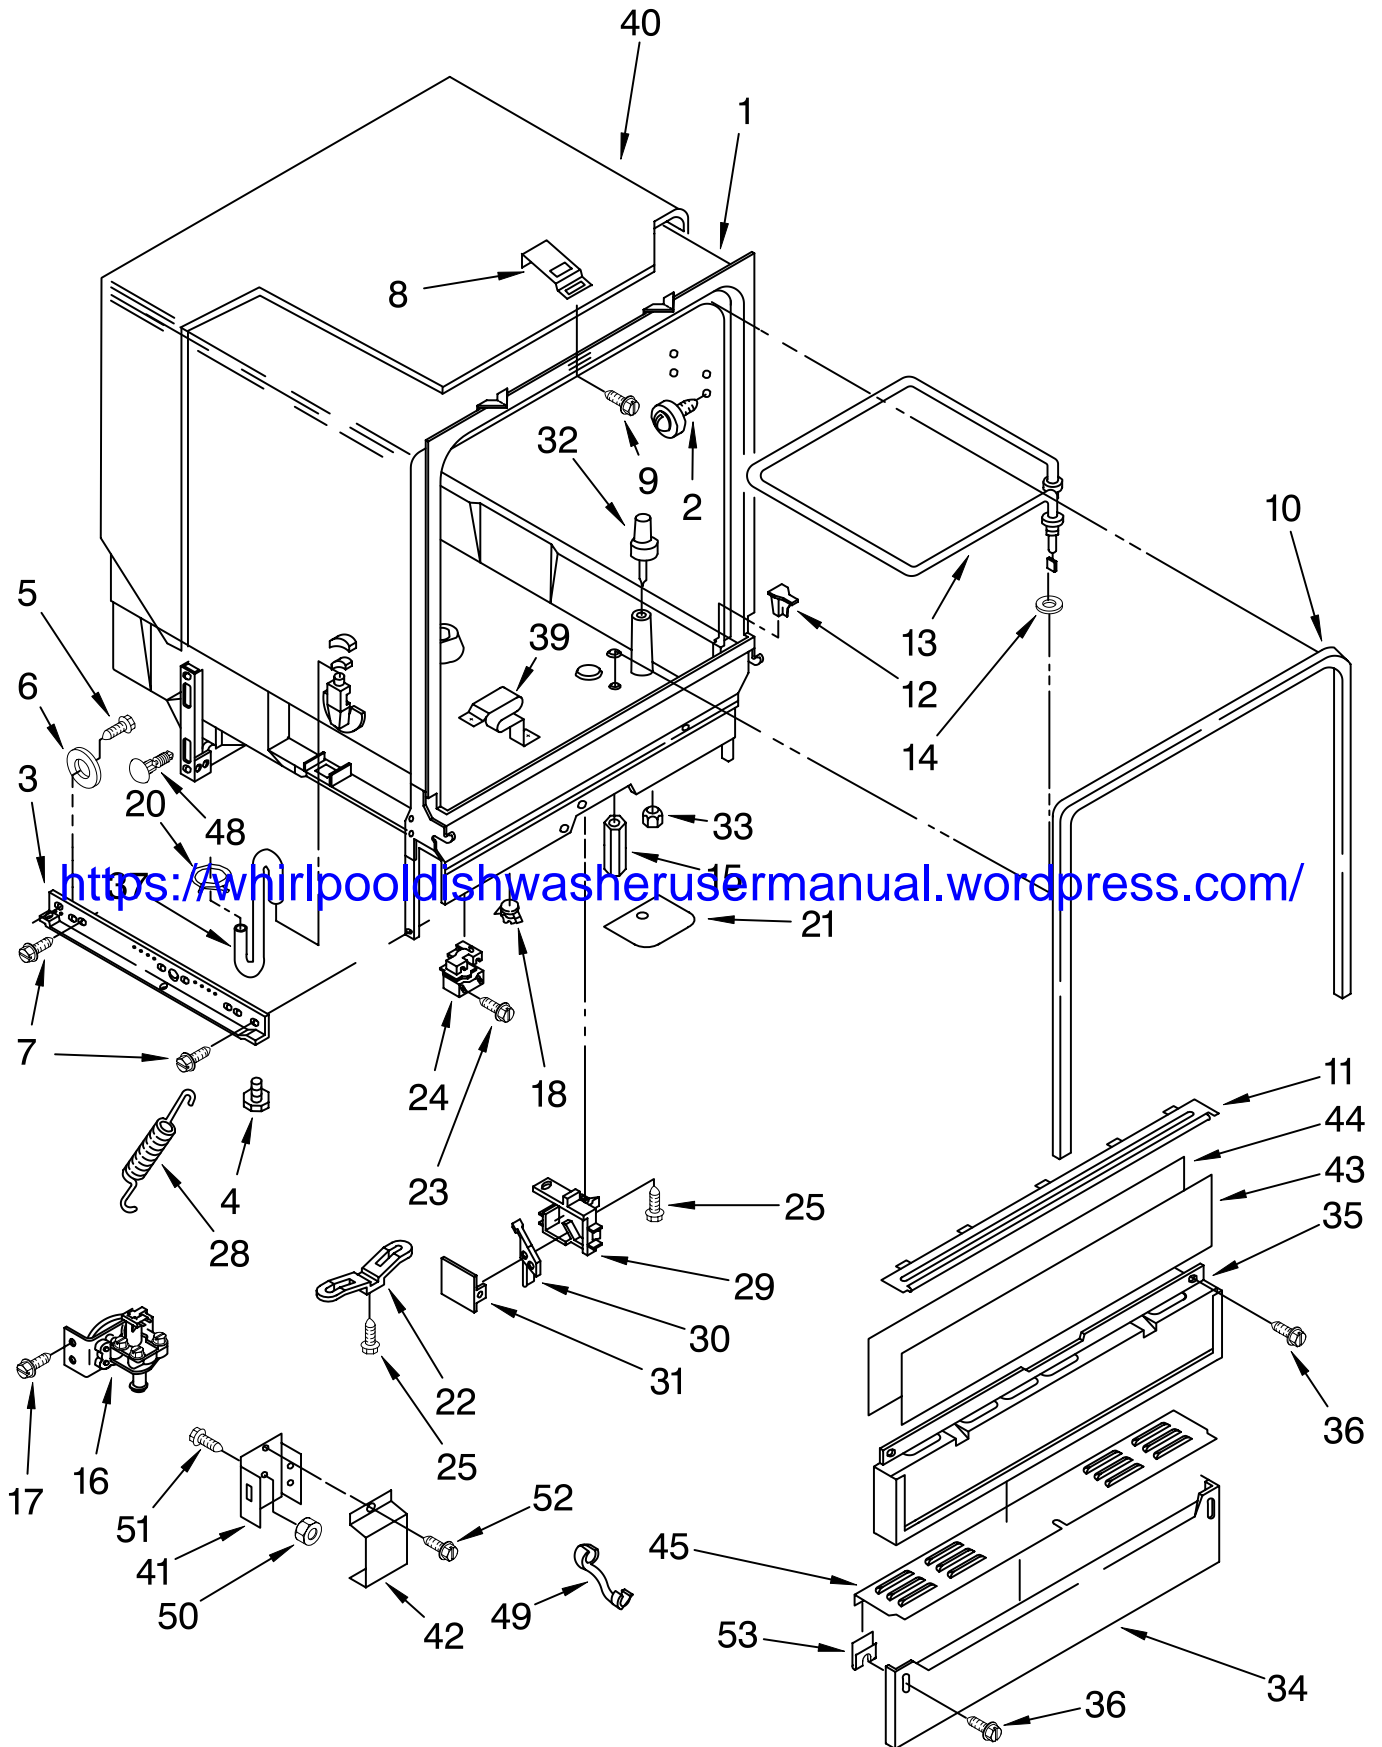

TUB ASSEMBLY PARTS

For Model: DU900PCDQ3
Designer White

<https://whirlpooldishwasherusermanual.wordpress.com/>

FOR ORDERING INFORMATION REFER TO PARTS PRICE LIST

TUB ASSEMBLY PARTS

For Model: DU900PCDQ3
Designer White

Illus. No.	Part No.	DESCRIPTION	Illus. No.	Part No.	DESCRIPTION	Illus. No.	Part No.	DESCRIPTION
1	3375130	Tub Assembly	20	301958	Clamp	39	3368987	Support, Heater (3)
2	3369078	Tub, Wheel Assembly (8)	21	3376149	Shield, Thermostat	40	3374765	Sound Shield
3	3368932	Runner (2)	22	3370555	Bracket, Thermostat	41	3370292	Terminal Box
4	3374849	Leveler (2)	23	3370225	Screw	42	300068	Cover Assembly, Terminal Box
5	3370389	Screw, Shoulder	24	3369447	Relay	43		†Access Panel
6	302819	Wheel (2)	25	304231	Screw		3370868	(White/Black)
7	343641	Screw,	28	3374343	Spring, Door (2)	44	3369526	Spacer, Corrugated
8	3374719	Plate, Latch	29	3369048	Housing, Float Switch	45	3374728	Extension & Clip Assembly
9	3374720	Screw	30	3369067	Switch, Float	48	304666	Retainer, Push (2)
10	3376927	Gasket	31	3369049	Cover, Switch Housing	49	3370307	Strain Relief
11	3372413	Retainer, Access Panel	32	3376397	Float & Washer Assembly	50	3371579	Nut
12	3369052	Deflector (2)	33	717488	Nut	51	3371578	Screw
13	3376843	Heater	34	9742861	Toe Panel	52	3369138	Screw
14	717273	Washer, Rubber (2)	35	3369614	Panel, Access	53	3374718	Clip, Grounding
15	3369073	Nut (2) (Heater Terminal)	36	302868	Screw			
16	3374621	Water Valve	37	3369414	Hose, Inlet			
17	304392	Screw						
18	3369777	Thermostat, Hi-Limit						

† Refer To Dishwasher Replacement Panel Parts List No. 675345.

<https://whirlpooldishwasherusermanual.wordpress.com/>