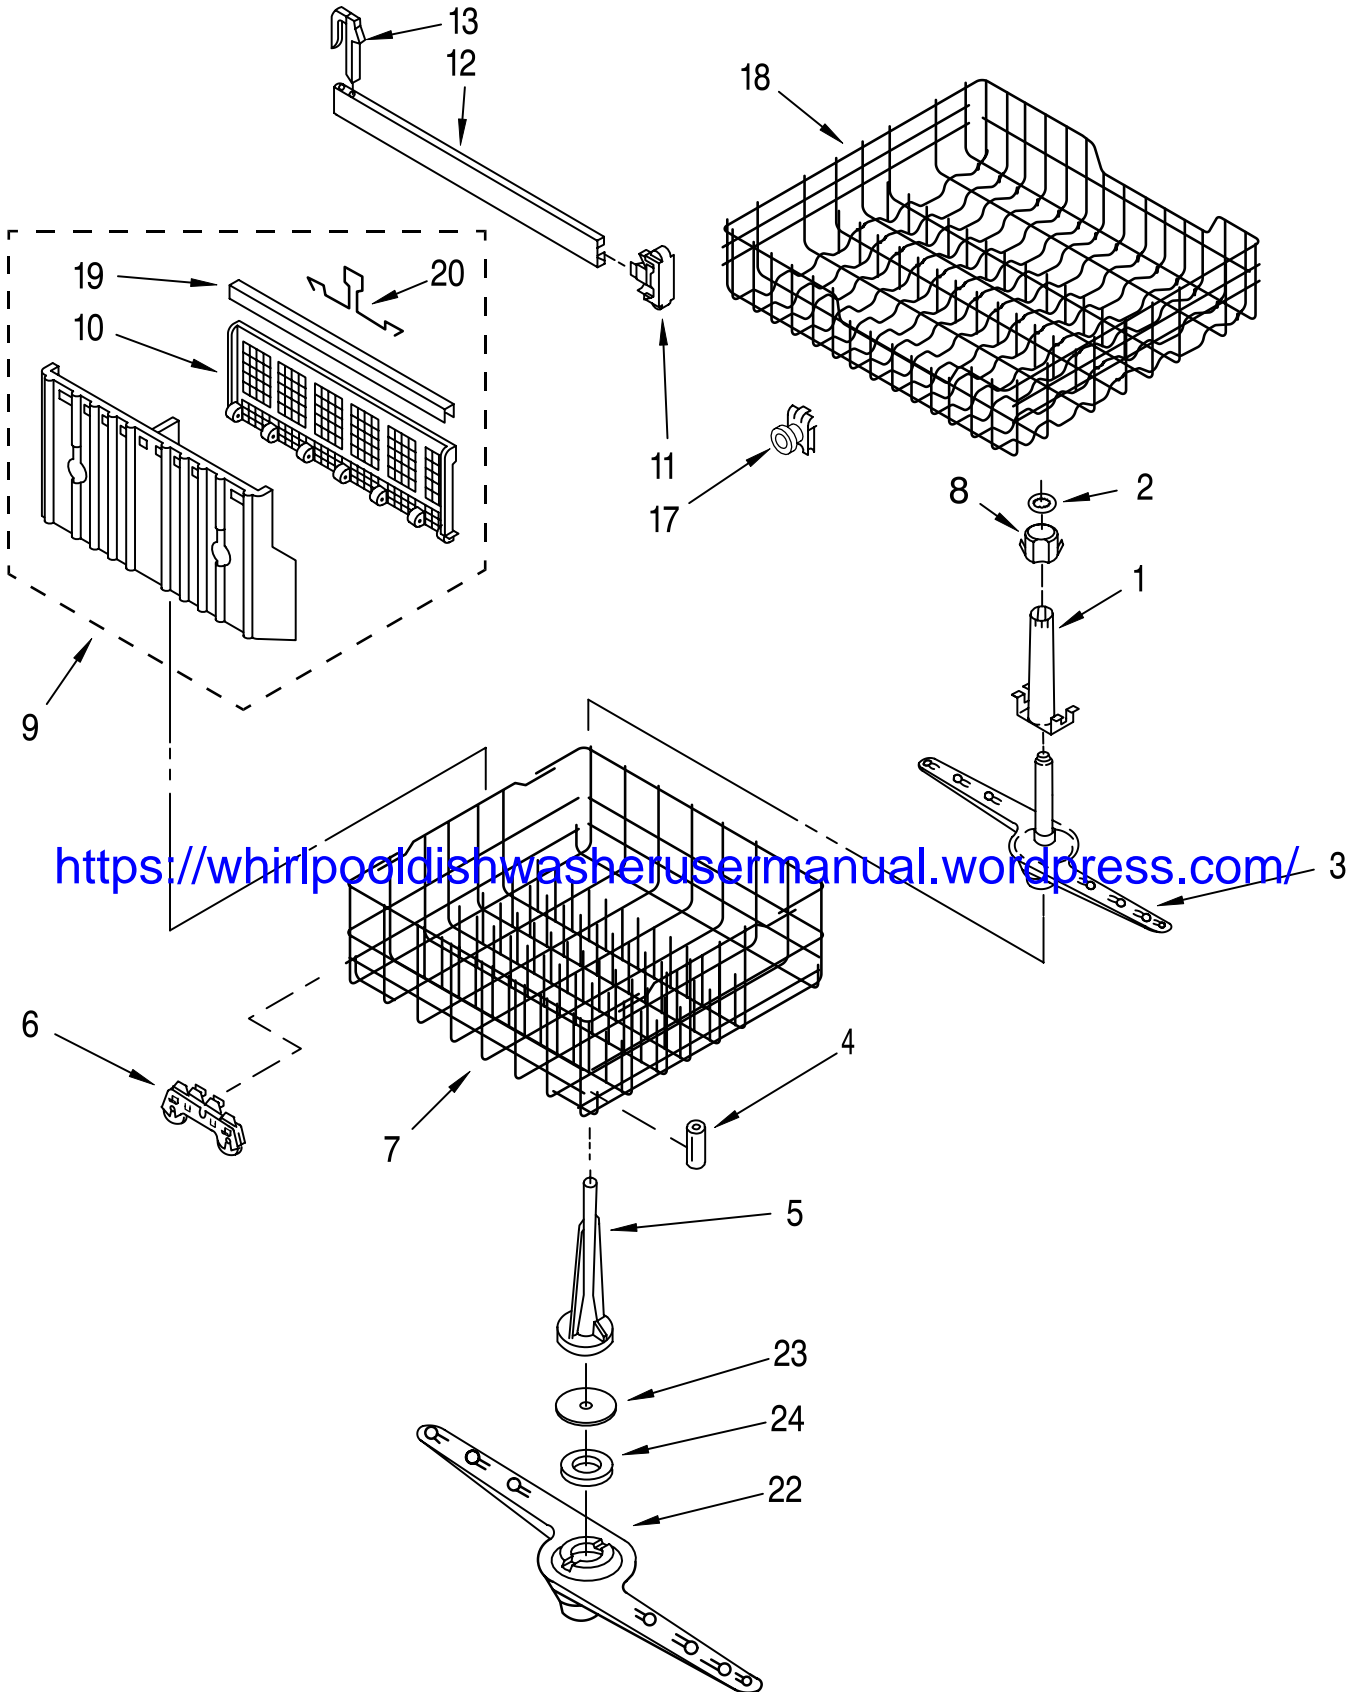

DISHRACK PARTS

For Model: DU900PCDQ3
Designer White

<https://whirlpooldishwasherusermanual.wordpress.com/>

FOR ORDERING INFORMATION REFER TO PARTS PRICE LIST

DISHRACK PARTS

For Model: DU900PCDQ3
Designer White

Illus. No.	Part No.	DESCRIPTION
1	3368290	Support, Arm (Also Order Items 2 & 8)
2	303722	Clip
3	3368300	Spray Arm, Upper (Also Order Items 2 & 8)
4	3368006	Bumper (2)
5	300848	Tower, Pressure
6	3376961	Wheel & Transport Assembly (4)
7	3370490	Dishrack, Lower (Includes Items 4 & 6)
8	3374702	Support Lock, Spray Arm
9	3369488	Silverware Basket Assembly
10	3369485	Cover, Basket
11	300845	End Cap (Front or Rear)
12	3369071	Track
13	3374701	Stop, Track (2)
17	3371581	Wheel & Axle Assembly (4)
18	3371663	Dishrack, Upper
19	717528	Trim, Basket
20	300086	Handle, Basket
22	3369347	Sprayarm, Lower
23	3367910	Cap, Nozzle
24	719576	Bearing, Nozzle

<https://whirlpooldishwasherusermanual.wordpress.com/>