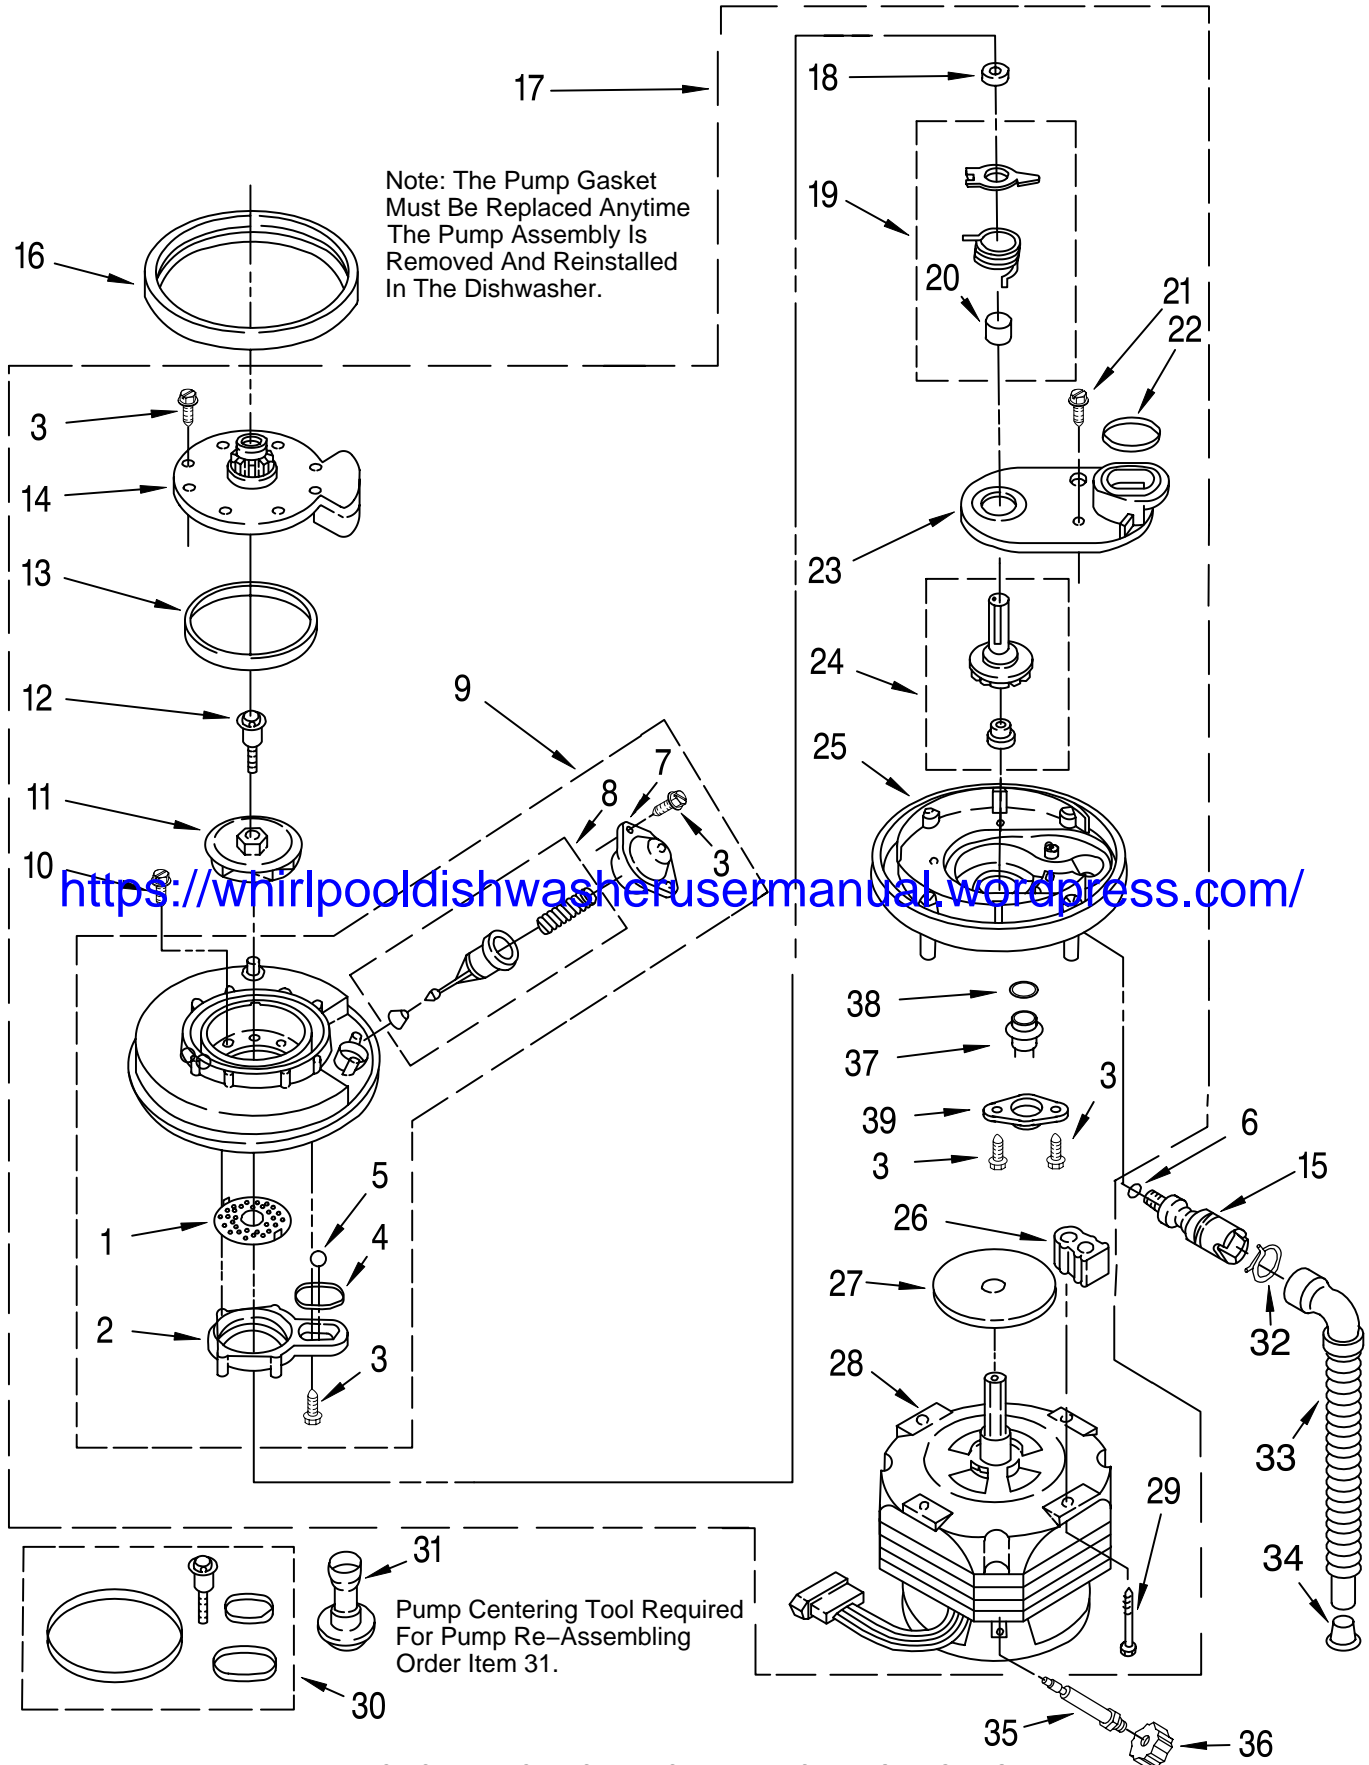

PUMP AND MOTOR PARTS

For Model: DU900PCDQ3
Designer White

<https://whirlpooldishwasherusermanual.wordpress.com/>

FOR ORDERING INFORMATION REFER TO PARTS PRICE LIST

PUMP AND MOTOR PARTS

For Model: DU900PCDQ3
Designer White

Illus. No.	Part No.	DESCRIPTION	Illus. No.	Part No.	DESCRIPTION	Illus. No.	Part No.	DESCRIPTION
1	9740982	Plate, Perforated (Includes Item 5) (Also Order Item 30) See Note A.	14	3369478	Outlet, Pump (Includes Item 13)	26	3367197	Support, Pump Mounting (4)
2	3367173	Base, Inlet (Includes Items 1 & 5) (Also Order Item 30) See Note A.	15	3369482	Check Valve (Includes Item 6)	27	3368270	Slinger (See Note A.)
3	9741232	Screw	16	717000	Gasket, Pump	28	3378053	Motor & Fan Assembly (Includes Item 27) (Also Order Item 30) See Note A.
4	302710	Seal, Inlet Base	17	3376752	Pump & Motor Assembly (Includes Item 16)	29	3369331	Screw
5	302709	Ball, Check	18	302707	Bushing, Grind	30	675505	Pump Seal Kit (Includes Items 4, 12, 13 & 22)
6	95080	"O" Ring	19	302718	Chopper Kit (Also Order Item 30) See Note A.	31	303918	Tool, Pump Centering
7	302721	Cover, Valve	20	302705	Sleeve, Drain Impeller	32	356138	Clamp, Hose
8	302738	Valve Stem Kit (Includes Items 12, 13 & 22) See Note A.	21	9741321	Screw	33	3374077	Hose, Drain
9	303883	Separator Assembly (Includes Items 12, 13 & 22) See Note A.	22	302704	Seal, Drain Cover	34	3371748	Cap, Drain
10	3400001	Screw	23	302723	Cover, Drain (Also Order Item 30) See Note A.	35	3374757	Shaft, Absorber
11	303510	Impeller, Wash (Includes Items 12 & 13)	24	303539	Impeller, Drain Kit (Also Order Item 30) See Note A.	36	3374756	Weight, Absorber
12	337352	Screw & Seal	25	3376157	Base, Pump (Also Order Item 30) See Note A.	37	3376722	Thermostat
13	302711	Seal, Pump Outlet				38	3376723	Seal, O-Ring
						39	3376358	Retainer, Thermostat

NOTE A:
Pump Centering Tool Required
For Pump Re-Assembling—
Order Item 31.

<https://whirlpooldishwasherusermanual.wordpress.com/>