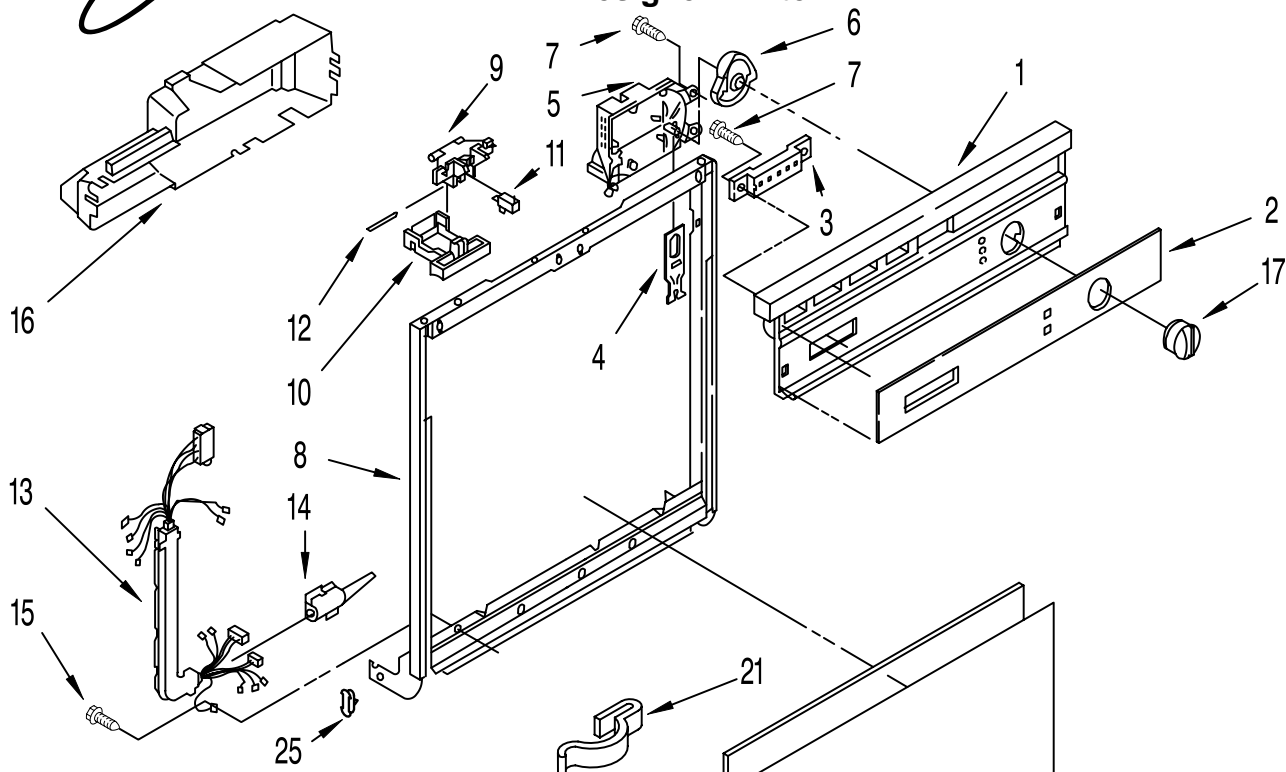

FRAME AND CONSOLE PARTS

For Model: DU900PCDQ3
Designer White

UNDERCOUNTER
DISHWASHER

Illus. Part No. DESCRIPTION

Illus. No.	Part No.	DESCRIPTION
1	3375274	Console (Includes Item 2)
2	3376025	Insert, Console
3	3376028	Switch
4	3369529	Follower, Cam
5	3373626	Timer
6	3369415	Cam
7	304231	Screw,
8	3374712	Door Frame (Includes Item 24)
9	3368953	Bolt, Latch
10	3372231	Lever, Latch
11	3369325	Switch, (2)
12	3368955	Pin, Switch (2)
13	3376440	Harness and Protector
14	3376405	Elbow, Harness
15	3400803	Screw
16	3375473	Cover Timer
17	3375349	Knob, Timer
18	3368979	Spacer, Corrugated
19	3369769	†Panel, Front (Black/White)
20	3374011	Retainer, Panel
21	98997	Clip, Harness
24	3374716	Channel, Retainer (Also Order Item #20)
25	3373234	Bearing, Spring (2)