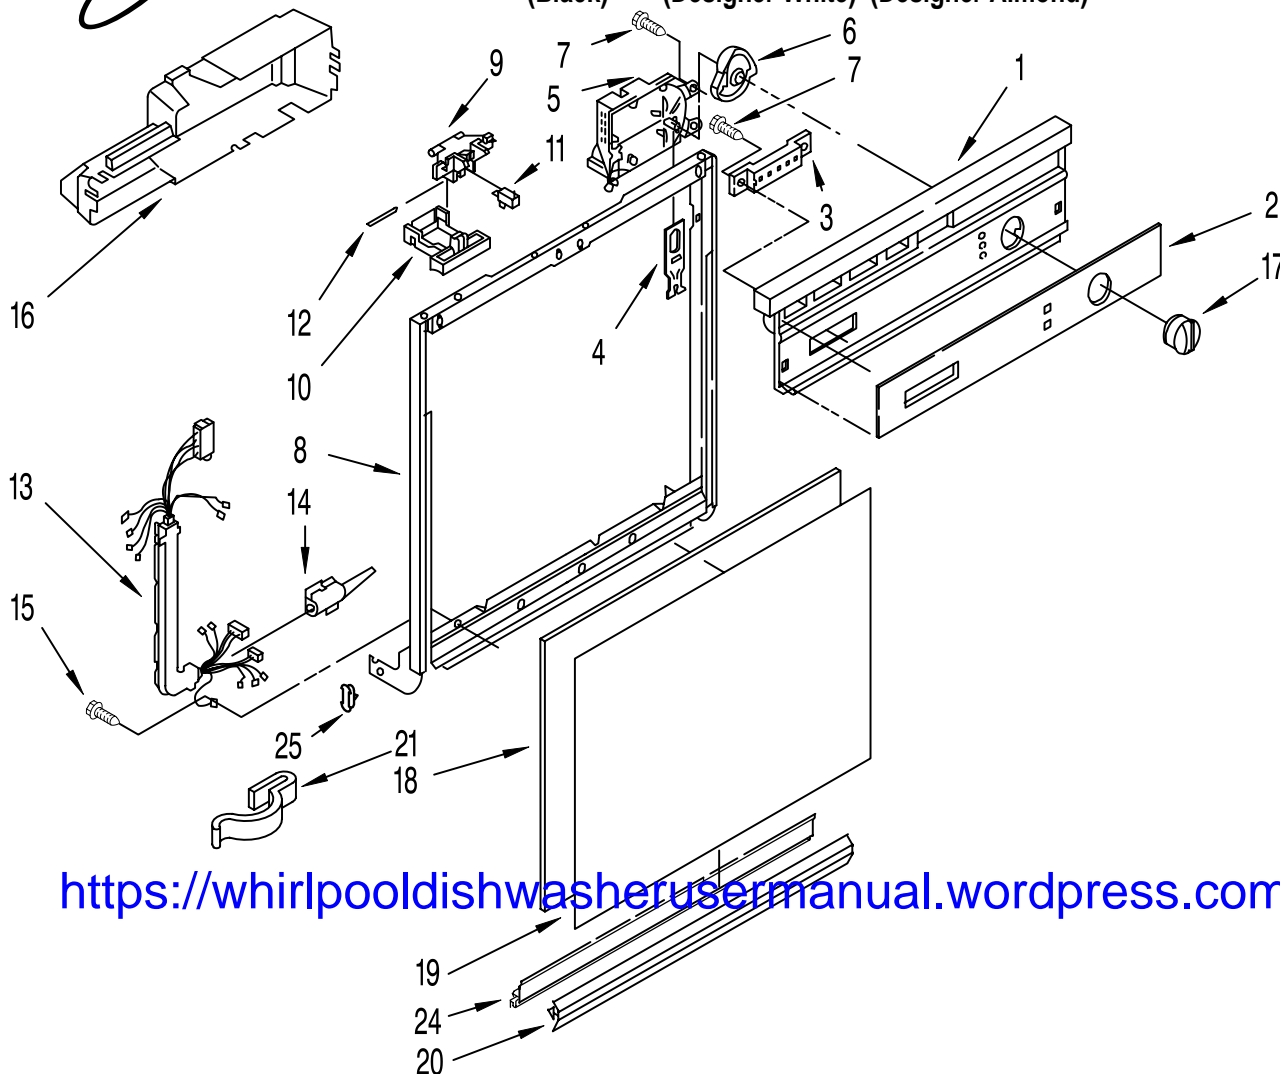

FRAME AND CONSOLE PARTS

For Models: DU900PCDB6, DU900PCDQ6, DU900PCDZ6
(Black) (Designer White) (Designer Almond)

UNDERCOUNTER
DISHWASHER

<https://whirlpooledishwasherusermanual.wordpress.com/>

Illus. Part No. DESCRIPTION

1		Console (Includes Item 2)
	3375273	Black
	3375274	White
	3375275	Almond
2		Insert, Console
	3376024	Black
	3376025	White
	3376026	Almond
3		Switch
	3376027	Black
	3376028	White
	3376029	Almond
4	3369529	Follower, Cam
5	3373626	Timer
6	3378124	Cam
7	304231	Screw,

Illus. Part No. DESCRIPTION

8		Door Frame (Includes Item 24)
	3374711	Black
	3374712	White
	3374713	Almond
9	3380854	Bolt, Latch
10		Lever, Latch
	3369457	Black
	3372232	White
	3375061	Almond
11	3369325	Switch, (2)
12	3368955	Pin, Switch (2)
13	3381221	Harness and Protector
14	3376405	Elbow, Harness
15	3400803	Screw
16	3373367	Cover Timer Knob, Timer
17		
	3375348	Black
	3375349	White
	3375350	Almond

Illus. Part No. DESCRIPTION

18	3368979	Spacer, Corrugated
19		†Panel, Front
	3369516	(Almond/Black)
	3369769	(Black/White)
20		Retainer, Panel
	3374010	Black
	3374011	White
	3374012	Almond
21	98997	Clip, Harness
24	3374716	Channel, Retainer (Also Order Item #20)
25	3373234	Bearing, Spring (2)

†Refer To Dishwasher Replacement
Panel Parts List No. 675345.

FOR ORDERING INFORMATION REFER TO PARTS PRICE LIST