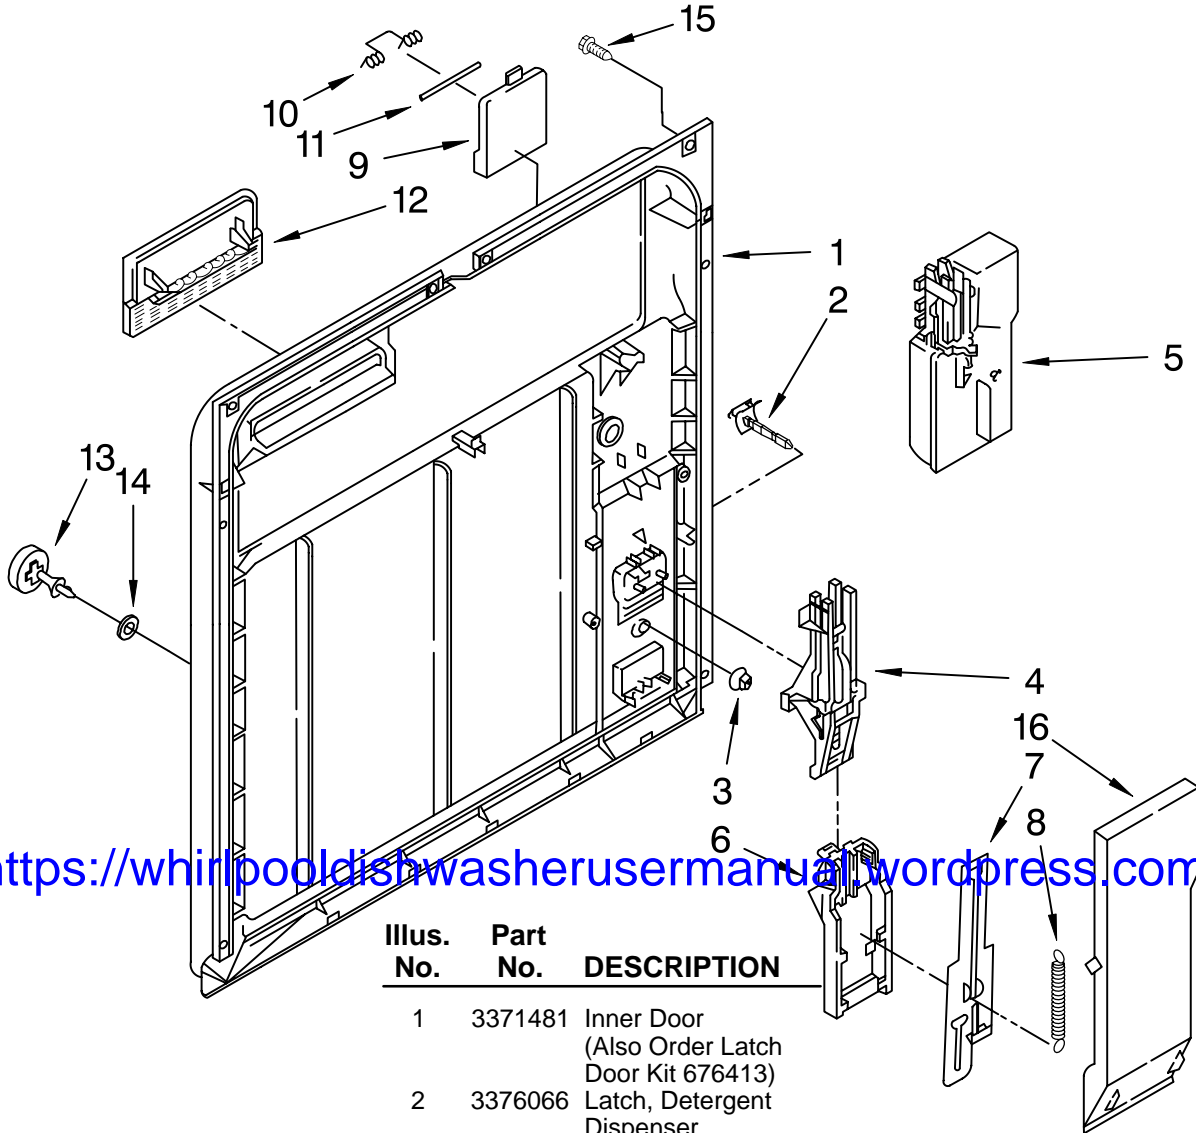

INNER DOOR PARTS

For Models: DU900PCDB6, DU900PCDQ6, DU900PCDZ6
(Black) (Designer White) (Designer Almond)

Illus. No.	Part No.	DESCRIPTION
1	3371481	Inner Door (Also Order Latch Door Kit 676413)
2	3376066	Latch, Detergent Dispenser
3	3369061	Snap, Detergent Dispenser
4	3369055	Actuator Assembly
5	3368967	Wet Agent, Dispenser
6	3369000	Draw Bar (Upper Dispenser)
7	3369602	Draw Bar (Lower Dispenser)
8	3368999	Spring (Draw Bar)
9	3378138	Lid Assembly
10	300106	Spring, Lid
11	3372028	Pin (Lid Hinge) (Also Order Item #10)
12	3371710	Screen, Vent
13	3369512	Wet-Agent Cap Assembly
14	3369155	Seal (Wet-Cap)
15	3400815	Screw (8)
16	3371569	Cover, Drip

FOR ORDERING INFORMATION REFER TO PARTS PRICE LIST