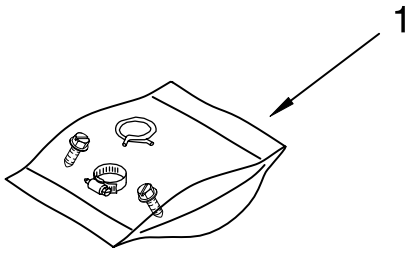

MISCELLANEOUS PARTS

For Models: DU900PCDB5, DU900PCDQ5, DU900PCDZ5
(Black) (Designer White) (Designer Almond)

Illus. No.	Part No.	DESCRIPTION
1	3369816	Miscellaneous Parts Bag (Includes 2 Screws & 2 Hose Clamps)

LITERATURE AND OPTIONAL PARTS

Illus. No.	Part No.	DESCRIPTION	Illus. No.	Part No.	DESCRIPTION	Illus. No.	Part No.	DESCRIPTION
ACCESSORY PARTS			OPTIONAL PARTS NOT INCLUDED					
			PAINT, TOUCH-UP (1/2oz.)			DISHRACK REPAIR		
			72017 White			675576 Vinyl Touch-Up (Blue)		
			72032 Almond			675677 Tine Tip Repair Kit (Blue— Enough For Two Complete Dishracks)		
			72032 Black			676453 Vinyl Touch-Up (White)		
			PAINT, PRESSURIZED SPRAY (13 oz.)			675679 Tine Tip Repair Kit (White— Enough For Two Complete Dishracks)		
			350956 Almond			676455 Vinyl Touch-Up (Grey)		
			285006 Superior Black			676458 Tine Tip Repair Kit (Grey— Enough For Two Complete Dishracks)		
			350942 Primer (White)					
			PAINT, TOUCH-UP (1 qt.)					
			978883 Almond (Uncut)					
			799340 Black (Uncut)					
4317925 White								
4317929 Almond								
4318050 Heavy Duty								
LITERATURE PARTS								
LIT3380268 Instructions, Installation								
LIT3367007 Instructions, Installation (Supplement) (Locating Your Water Supply)								
LIT3380582 Energy Guide								
LIT3376832 Guide, Use & Care								
LIT3379192 Wiring Diagram								
LIT0677967 Do-It Yourself, Manual								

FOR ORDERING INFORMATION REFER TO PARTS PRICE LIST