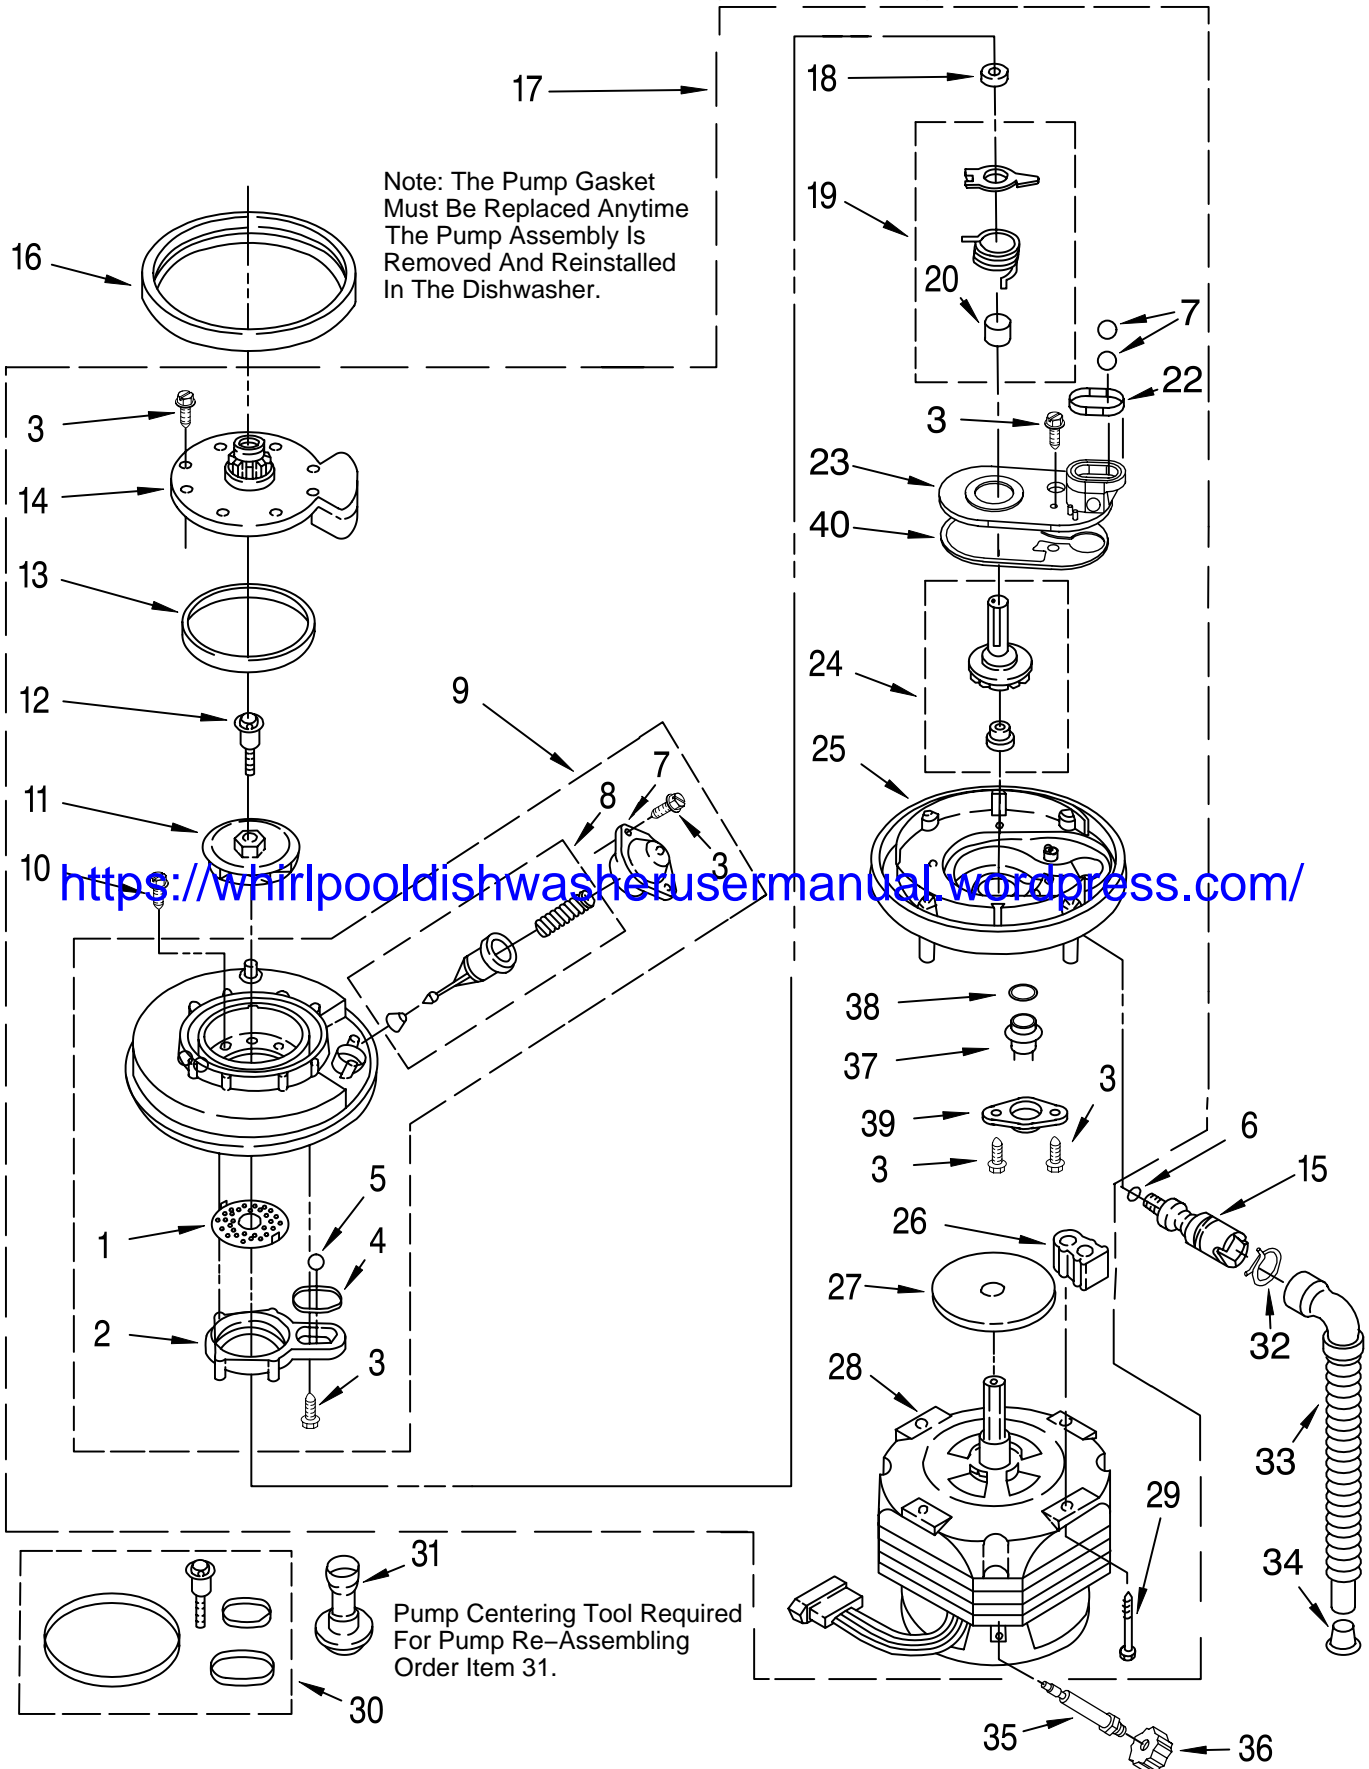

PUMP AND MOTOR PARTS

For Models: DU900PCDB5, DU900PCDQ5, DU900PCDZ5

(Black) (Designer White) (Designer Almond)

FOR ORDERING INFORMATION REFER TO PARTS PRICE LIST

PUMP AND MOTOR PARTS

For Models: DU900PCDB5, DU900PCDQ5, DU900PCDZ5

(Black) (Designer White) (Designer Almond)

Illus. No.	Part No.	DESCRIPTION	Illus. No.	Part No.	DESCRIPTION	Illus. No.	Part No.	DESCRIPTION
1	9740982	Plate, Perforated (Includes Item 5) (Also Order Item 30) See Note A.	15	3369482	Check Valve (Includes Item 6)	28	3376765	Motor & Fan Assembly (Includes Item 27) (Also Order Item 30) See Note A.
2	3367173	Base, Inlet (Includes Items 1 & 5) (Also Order Item 30) See Note A.	16	717000	Gasket, Pump	29	3369331	Screw
3	9741232	Screw	17	3376752	Pump & Motor Assembly (Includes Item 16)	30	675505	Pump Seal Kit (Includes Items 4, 12, 13 & 22)
4	302710	Seal, Inlet Base	18	302707	Bushing, Grind	31	303918	Tool, Pump Centering
5	302709	Ball, Check	19	302718	Chopper Kit (Also Order Item 30) See Note A.	32	356138	Clamp, Hose
6	95080	"O" Ring	20	3378139	Sleeve, Drain Impeller	33	3374077	Hose, Drain
7	302721	Cover, Valve	22	302704	Seal, Drain Cover	34	3371748	Cap, Drain
8	302738	Valve Stem Kit (Includes Items 12, 13 & 22) See Note A.	23	3378207	Cover, Drain (Also Order Item 30) See Note A.	35	3374757	Shaft, Absorber
9	303882	Separator Assembly (Includes Items 12, 13 & 22) See Note A.	24	303539	Impeller, Drain Kit (Also Order Item 30) See Note A.	36	3378202	Weight, Absorber
10	3400001	Screw	25	3376157	Base, Pump (Also Order Item 30) See Note A.	37	3378083	Thermostat
11	303510	Impeller, Wash (Includes Items 12 & 13)	26	3368270	Support, Pump Mounting (4)	38	3376723	Seal, O-Ring
12	3371152	Screw & Seal	27	3368270	Slinger (See Note A.)	39	3376358	Retainer, Thermostat
13	302711	Seal, Pump Outlet				40	9740674	Gasket, Drain Cover
14	3369478	Outlet, Pump (Includes Item 13)						

NOTE A:
Pump Centering Tool Required
For Pump Re-Assembly
Order Item 31.

<https://whirlpooldishwasherusermanual.wordpress.com/>

FOR ORDERING INFORMATION REFER TO PARTS PRICE LIST