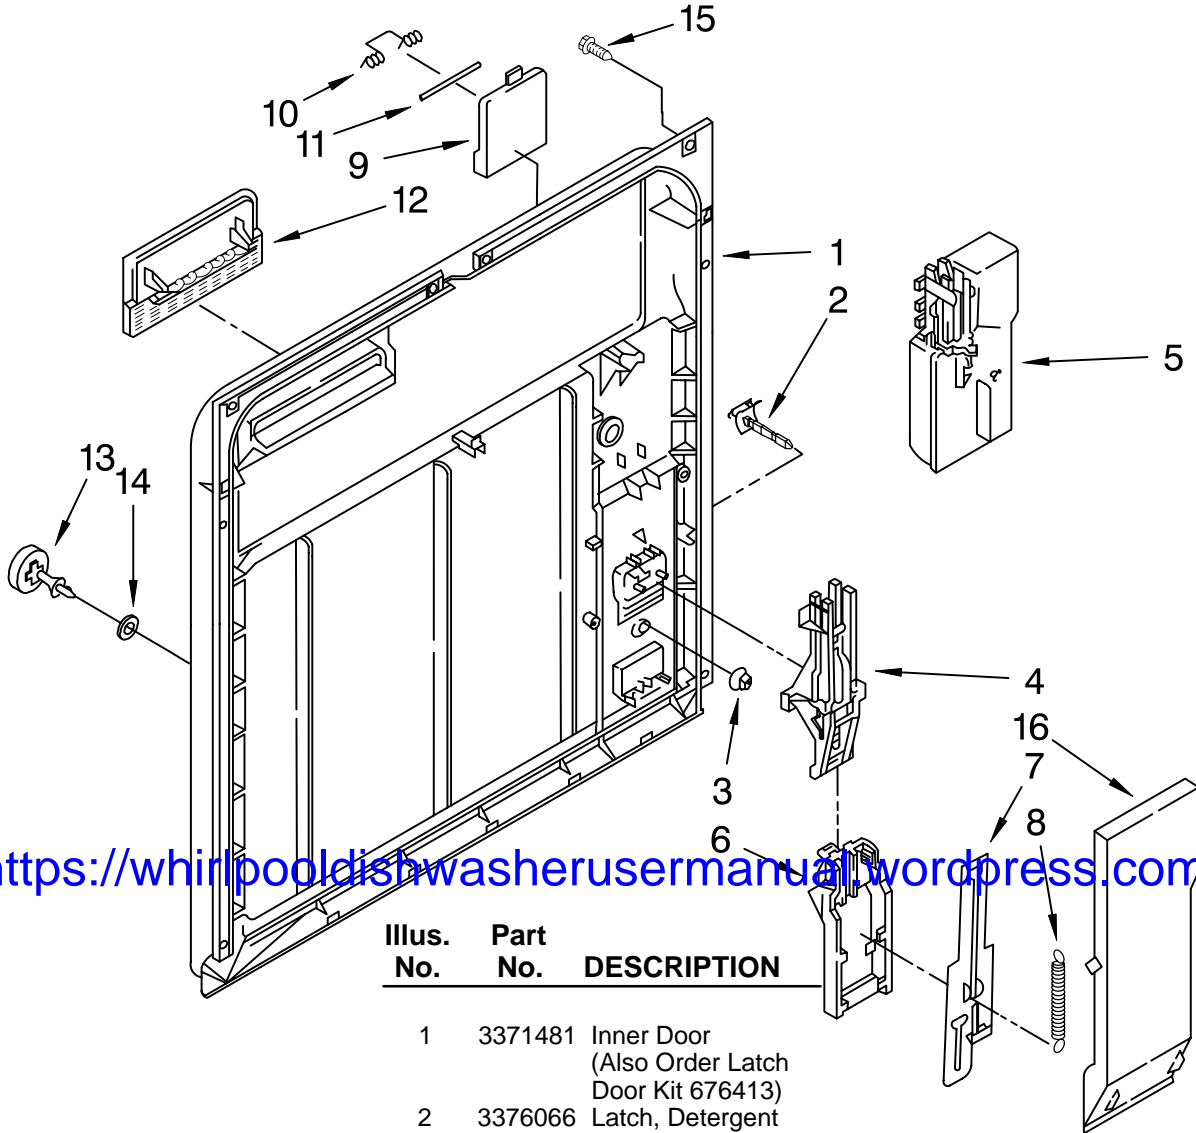

# FRAME AND CONSOLE PARTS

For Models: DU900PCDB5, DU900PCDQ5, DU900PCDZ5

(Black) (Designer White) (Designer Almond)

UNDERCOUNTER  
DISHWASHER

<https://whirlpooledishwasherusermanual.wordpress.com/>

Illus. No.	Part No.	DESCRIPTION	Illus. No.	Part No.	DESCRIPTION	Illus. No.	Part No.	DESCRIPTION
1		Console (Includes Item 2)	8		Door Frame (Includes Item 24)	17		Knob, Timer
	3375273	Black		3374711	Black		3375348	Black
	3375274	White		3374712	White		3375349	White
	3375275	Almond		3374713	Almond		3375350	Almond
2		Insert, Console	9	3370260	Bolt, Latch	18	3368979	Spacer, Corrugated
	3376024	Black	10		Lever, Latch	19		†Panel, Front
	3376025	White		3369457	Black		3369516	(Almond/Black)
	3376026	Almond		3372232	White		3369769	(Black/White)
3		Switch		3375061	Almond	20		Retainer, Panel
	3376027	Black	11	3369325	Switch, (2)		3374010	Black
	3376028	White	12	3368955	Pin, Switch (2)		3374011	White
	3376029	Almond	13	3380435	Harness and Protector		3374012	Almond
4	3369529	Follower, Cam	14	3376405	Elbow, Harness	21	98997	Clip, Harness
5	3373626	Timer	15	3400803	Screw	24	3374716	Channel, Retainer (Also Order Item #20)
6	3378124	Cam	16	3373367	Cover Timer	25	3373234	Bearing, Spring (2)
7	304231	Screw,						

# INNER DOOR PARTS

For Models: DU900PCDB5, DU900PCDQ5, DU900PCDZ5  
(Black) (Designer White) (Designer Almond)

<https://whirlpooldishwasherusermanual.wordpress.com/>

Illus. No.	Part No.	DESCRIPTION
1	3371481	Inner Door (Also Order Latch Door Kit 676413)
2	3376066	Latch, Detergent Dispenser
3	3369061	Snap, Detergent Dispenser
4	3369055	Actuator Assembly
5	3368967	Wet Agent, Dispenser
6	3369000	Draw Bar (Upper Dispenser)
7	3369602	Draw Bar (Lower Dispenser)
8	3368999	Spring (Draw Bar)
9	3376404	Lid Assembly
10	300106	Spring, Lid
11	3372028	Pin (Lid Hinge) (Also Order Item #10)
12	3371710	Screen, Vent
13	3369512	Wet-Agent Cap Assembly
14	3369155	Seal (Wet-Cap)
15	3400815	Screw (8)
16	3371569	Cover, Drip