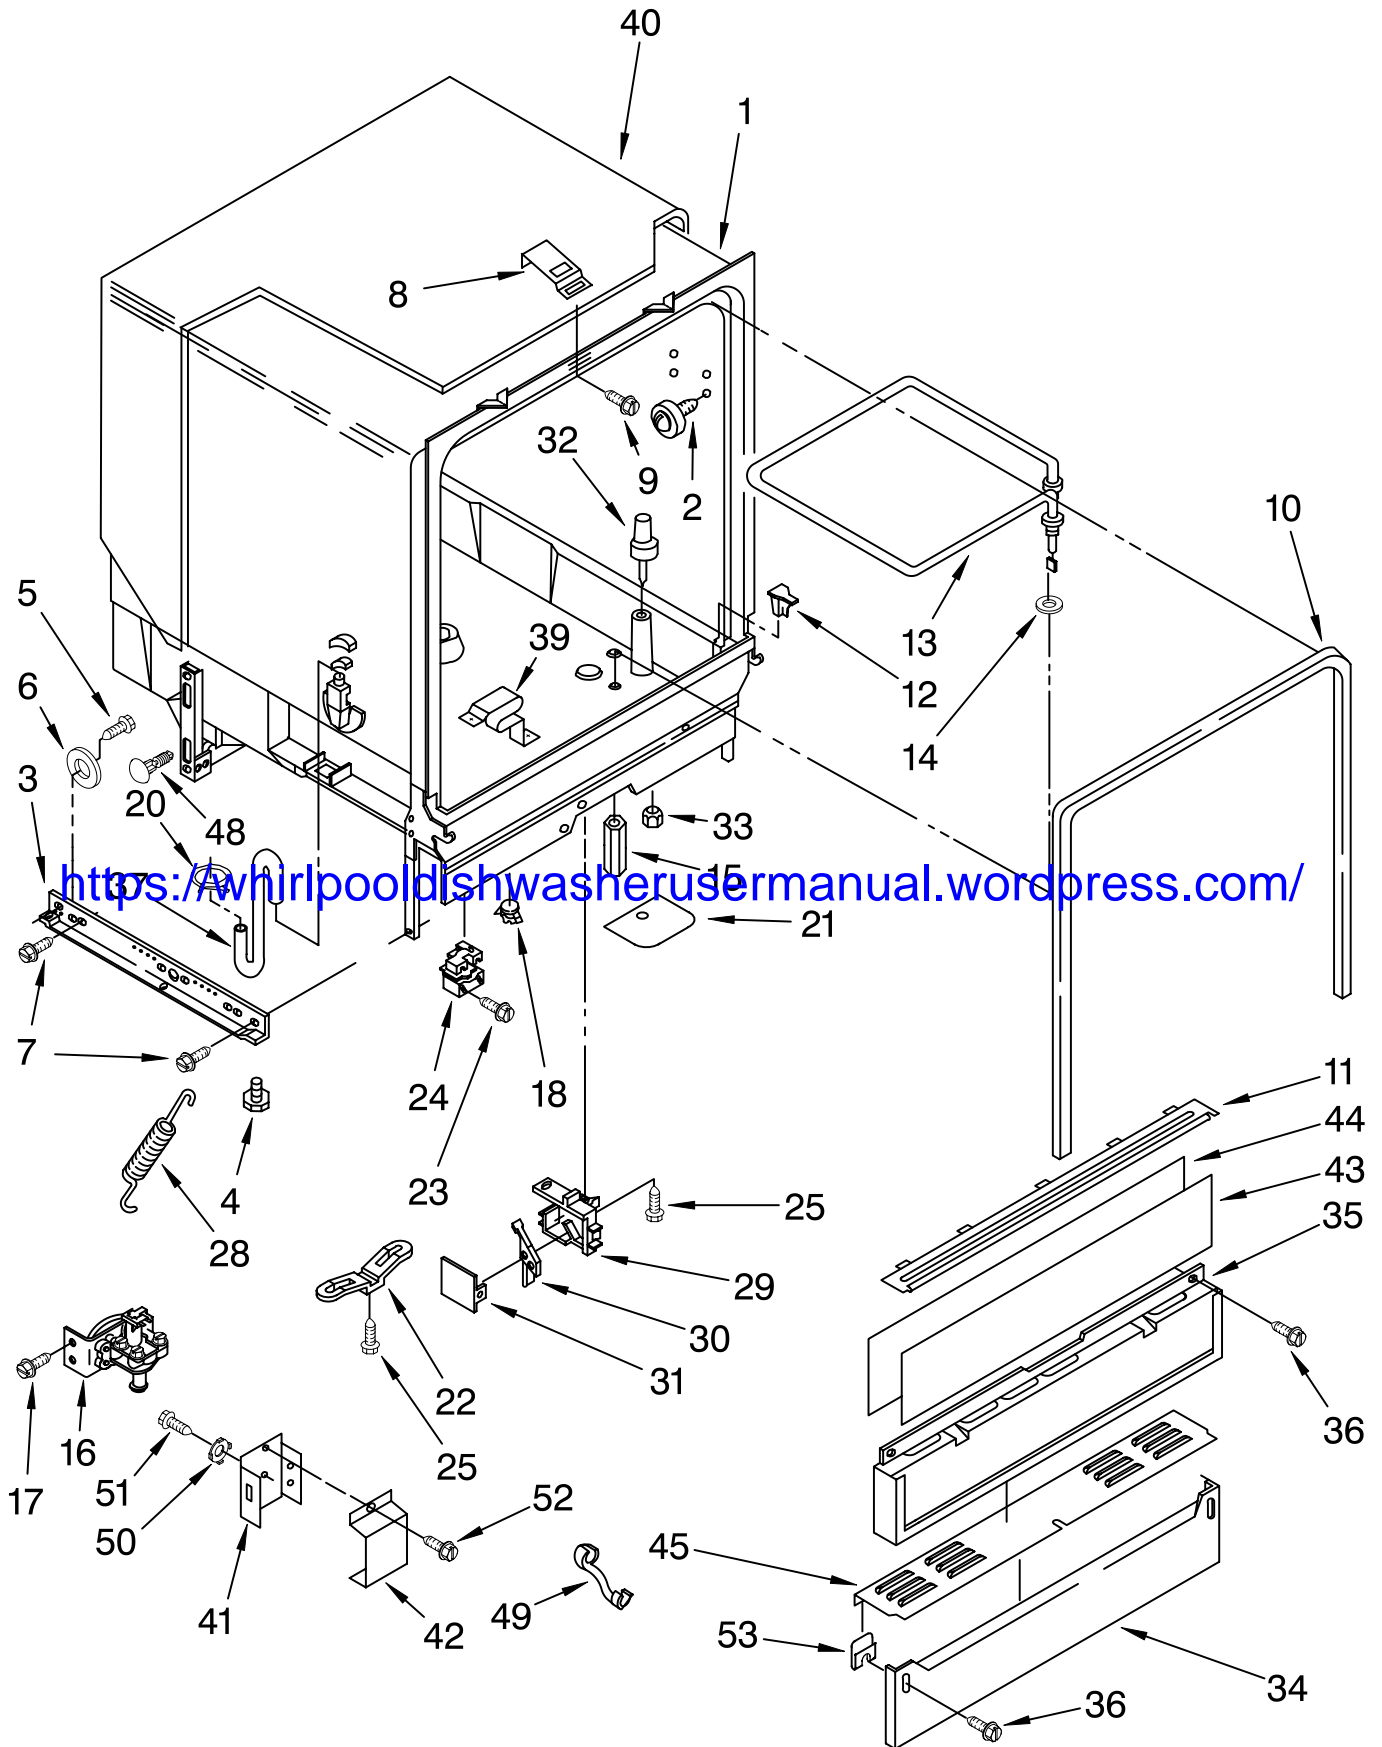

TUB ASSEMBLY PARTS

For Models: DU900PCDB5, DU900PCDQ5, DU900PCDZ5

(Black) (Designer White) (Designer Almond)

<https://whirlpooldishwasherusermanual.wordpress.com/>

FOR ORDERING INFORMATION REFER TO PARTS PRICE LIST

TUB ASSEMBLY PARTS

For Models: DU900PCDB5, DU900PCDQ5, DU900PCDZ5
(Black) (Designer White) (Designer Almond)

Illus. No.	Part No.	DESCRIPTION	Illus. No.	Part No.	DESCRIPTION	Illus. No.	Part No.	DESCRIPTION
1	3379349	Tub Assembly	20	301958	Clamp	39	3379740	Support, Heater (2)
2	3380371	Tub, Wheel Assembly (8)	21	3376149	Shield, Thermostat	40	9743172	Sound Shield
3	3368933	Runner (2)	22	3378595	Bracket, Thermostat	41	3378131	Terminal Box
4	3376439	Leveler (2)	23	3370225	Screw	42	300068	Cover Assembly, Terminal Box
5	3370389	Screw, Shoulder	24	3369447	Relay	43		†Access Panel
6	302819	Wheel (2)	25	304231	Screw		3369527	(Almond/Black)
7	343641	Screw,	28	3374343	Spring, Door (2)		3370868	(Black/White)
8	3374719	Plate, Latch	29	3369048	Housing, Float Switch	44	3369526	Spacer, Corrugated
9	3374720	Screw	30	3369067	Switch, Float	45	3374728	Extension & Clip Assembly
10	3376927	Gasket	31	3369049	Cover, Switch Housing	48	304666	Retainer, Push (2)
11		Retainer, Access Panel	32	3376397	Float & Washer Assembly	49	3370307	Strain Relief
	3372412	Black	33	717488	Nut	50	3378128	Washer
	3372413	White	34		Toe Panel	51	3400014	Screw
	3372414	Almond		3368942	Black	52	3369138	Screw
12	3369052	Deflector (2)		9742861	White	53	3378123	Clip, Grounding
13	3379487	Heater (Includes Item 14)		9742862	Almond			† Refer To Dishwasher Replacement Panel Parts List No. 675345.
14	717273	Washer, Rubber (2)	35		Panel, Access			
15	3378706	Nut (2) (Heater Terminal)		3369193	Black			
16	3378779	Water Valve		3369614	White			
17	304392	Screw		3377698	Almond			
18	3369777	Thermostat, Hi-Limit	36	302868	Screw			
			37	3369414	Hose, Inlet			

<https://whirlpooldishwasherusermanual.wordpress.com/>