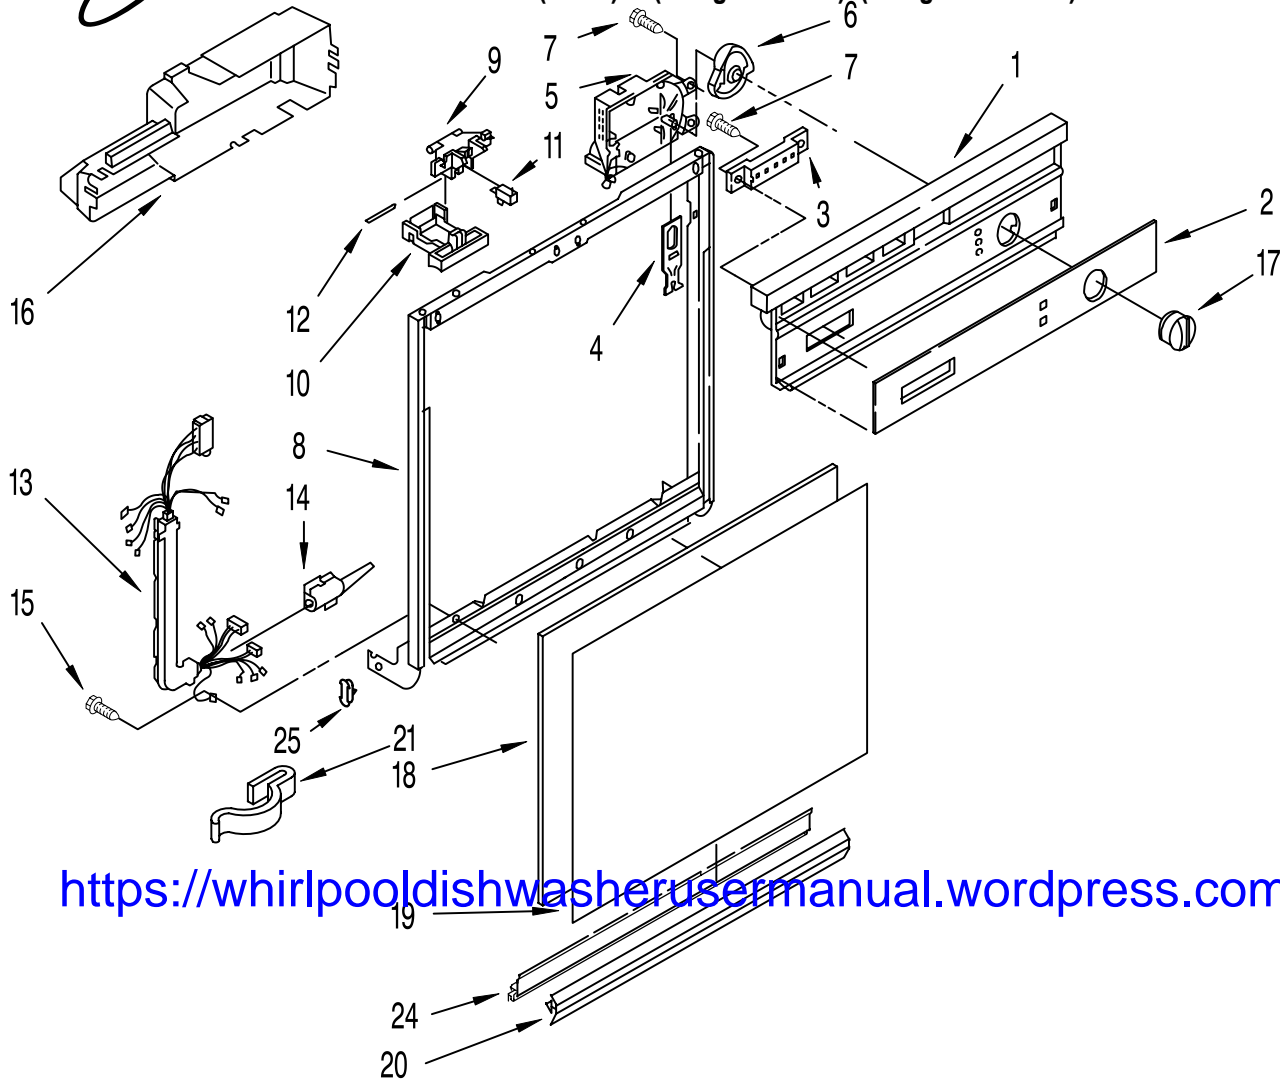

# FRAME AND CONSOLE PARTS

For Models: DU900PCDB5, DU900PCDQ5, DU900PCDZ5

(Black) (Designer White) (Designer Almond)

UNDERCOUNTER  
DISHWASHER

<https://whirlpooledishwasherusermanual.wordpress.com/>

Illus. No.	Part No.	DESCRIPTION	Illus. No.	Part No.	DESCRIPTION	Illus. No.	Part No.	DESCRIPTION
1		Console (Includes Item 2)	8		Door Frame (Includes Item 24)	17		Knob, Timer
	3375273	Black		3374711	Black		3375348	Black
	3375274	White		3374712	White		3375349	White
	3375275	Almond		3374713	Almond		3375350	Almond
2		Insert, Console	9	3370260	Bolt, Latch	18	3368979	Spacer, Corrugated
	3376024	Black	10		Lever, Latch	19		†Panel, Front
	3376025	White		3369457	Black		3369516	(Almond/Black)
	3376026	Almond		3372232	White		3369769	(Black/White)
3		Switch		3375061	Almond	20		Retainer, Panel
	3376027	Black	11	3369325	Switch, (2)		3374010	Black
	3376028	White	12	3368955	Pin, Switch (2)		3374011	White
	3376029	Almond	13	3380435	Harness and Protector		3374012	Almond
4	3369529	Follower, Cam	14	3376405	Elbow, Harness	21	98997	Clip, Harness
5	3373626	Timer	15	3400803	Screw	24	3374716	Channel, Retainer (Also Order Item #20)
6	3378124	Cam	16	3373367	Cover Timer	25	3373234	Bearing, Spring (2)
7	304231	Screw,						

# INNER DOOR PARTS

For Models: DU900PCDB5, DU900PCDQ5, DU900PCDZ5  
(Black) (Designer White) (Designer Almond)

<https://whirlpooldishwasherusermanual.wordpress.com/>

Illus. No.	Part No.	DESCRIPTION
1	3371481	Inner Door (Also Order Latch Door Kit 676413)
2	3376066	Latch, Detergent Dispenser
3	3369061	Snap, Detergent Dispenser
4	3369055	Actuator Assembly
5	3368967	Wet Agent, Dispenser
6	3369000	Draw Bar (Upper Dispenser)
7	3369602	Draw Bar (Lower Dispenser)
8	3368999	Spring (Draw Bar)
9	3376404	Lid Assembly
10	300106	Spring, Lid
11	3372028	Pin (Lid Hinge) (Also Order Item #10)
12	3371710	Screen, Vent
13	3369512	Wet-Agent Cap Assembly
14	3369155	Seal (Wet-Cap)
15	3400815	Screw (8)
16	3371569	Cover, Drip