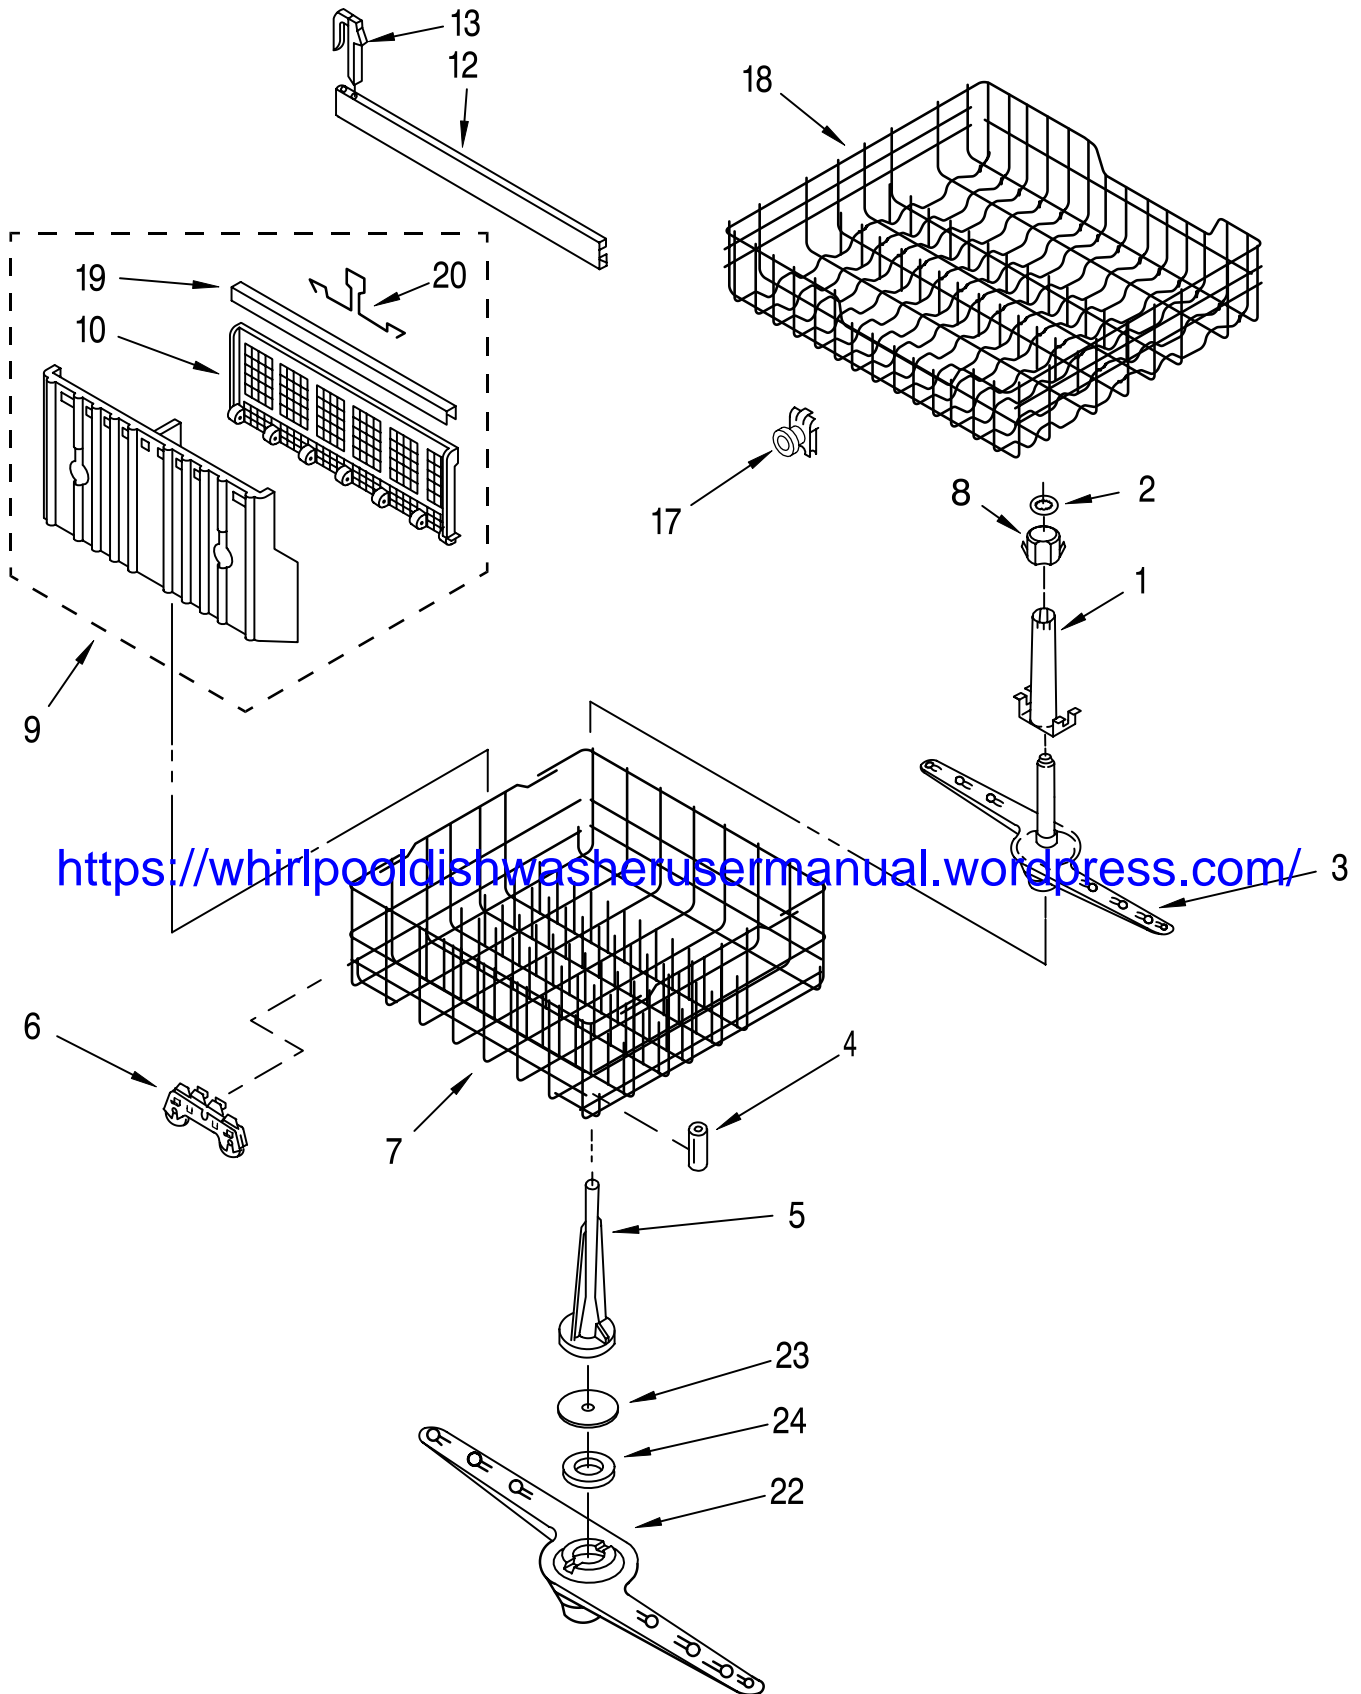

DISHRACK PARTS

For Model: DU900PCDB4 ,DU900PCDQ4, DU900PCDZ4
Black, Designer White, Designer Almond

<https://whirlpooldishwasherusermanual.wordpress.com/>

FOR ORDERING INFORMATION REFER TO PARTS PRICE LIST

DISHRACK PARTS

For Model: DU900PCDB4 ,DU900PCDQ4, DU900PCDZ4
Black, Designer White, Designer Almond

Illus. No.	Part No.	DESCRIPTION
1	3368290	Support, Arm (Also Order Items 2 & 8)
2	303722	Clip
3	3368300	Spray Arm, Upper (Also Order Items 2 & 8)
4	3368006	Bumper (2)
5	300848	Tower, Pressure
6	3376961	Wheel & Transport Assembly (4)
7	3370490	Dishrack, Lower (Includes Items 4 & 6)
8	3374702	Support Lock, Spray Arm
9	3369488	Silverware Basket Assembly
10	3369485	Cover, Basket
12	3379489	Track
13	9743472	Stop, Track (4)
17	3371581	Wheel & Axle Assembly (4)
18	3371663	Dishrack, Upper
19	717528	Trim, Basket
20	300086	Handle, Basket
22	3369347	Sprayarm, Lower
23	3369347	Cap, Nozzle
24	719576	Bearing, Nozzle

<https://whirlpooldishwasherusermanual.wordpress.com/>