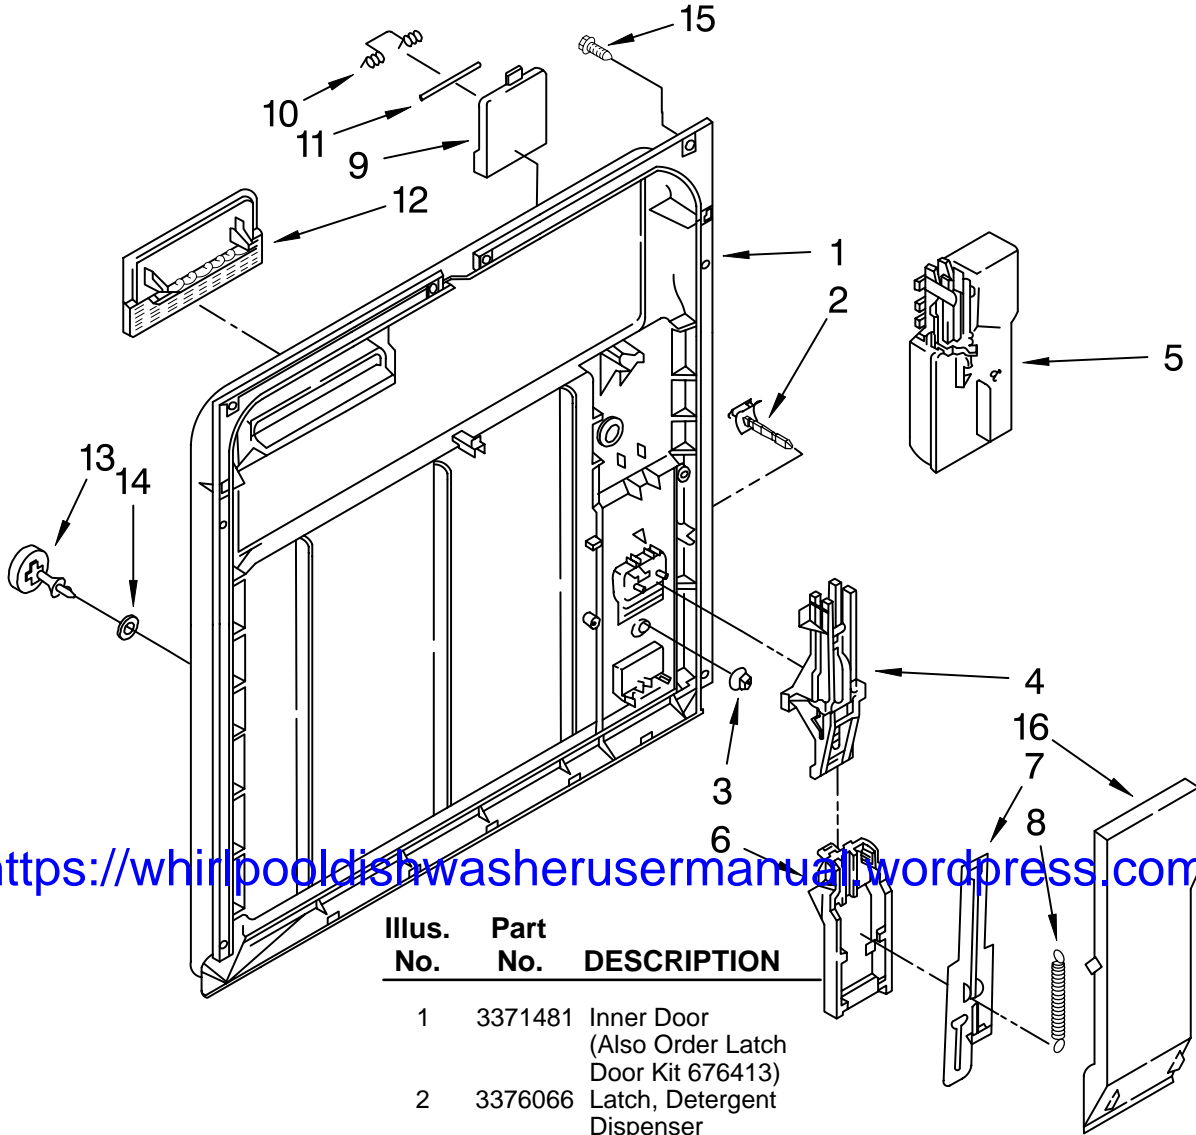

Illus. No.	Part No.	DESCRIPTION	Illus. No.	Part No.	DESCRIPTION	Illus. No.	Part No.	DESCRIPTION
1		Console (Includes Item 2)	8		Door Frame (Includes Item 24)	17		Knob, Timer
	3375273	Black		3374711	Black		3375348	Black
	3375274	White		3374712	White		3375349	White
	3375275	Almond		3374713	Almond		3375350	Almond
2		Insert, Console	9	3368953	Bolt, Latch	18	3368979	Spacer, Corrugated
	3376024	Black	10		Lever, Latch	19		†Panel, Front
	3376025	White		3369457	Black		3369516	(Almond/Black)
	3376026	Almond		3372232	White		3369769	(Black/White)
3		Switch		3375061	Almond	20	3374011	Retainer, Panel
	3376027	Black	11	3369325	Switch, (2)		3374010	Black
	3376028	White	12	3368955	Pin, Switch (2)		3374011	White
	3376029	Almond	13	3378948	Harness and Protector		3374012	Almond
4	3369529	Follower, Cam	14	3376405	Elbow, Harness	21	98997	Clip, Harness
5	3373626	Timer	15	3400803	Screw	24	3374716	Channel, Retainer (Also Order Item #20)
6	3378124	Cam	16		Cover Timer	25	3373234	Bearing, Spring (2)
7	304231	Screw,		3375473	Black Model			
				3373367	White Model			
				3373367	Almond Model			

FOR ORDERING INFORMATION REFER TO PARTS PRICE LIST

INNER DOOR PARTS

For Model: DU900PCDB4 ,DU900PCDQ4, DU900PCDZ4
Black, Designer White, Designer Almond

Illus. No.	Part No.	DESCRIPTION
1	3371481	Inner Door (Also Order Latch Door Kit 676413)
2	3376066	Latch, Detergent Dispenser
3	3369061	Snap, Detergent Dispenser
4	3369055	Actuator Assembly
5	3368967	Wet Agent, Dispenser
6	3369000	Draw Bar (Upper Dispenser)
7	3369602	Draw Bar (Lower Dispenser)
8	3368999	Spring (Draw Bar)
9	3376404	Lid Assembly
10	300106	Spring, Lid
11	3372028	Pin (Lid Hinge) (Also Order Item #10)
12	3371710	Screen, Vent
13	3369512	Wet-Agent Cap Assembly
14	3369155	Seal (Wet-Cap)
15	3369051	Screw
16	3371569	Cover, Drip