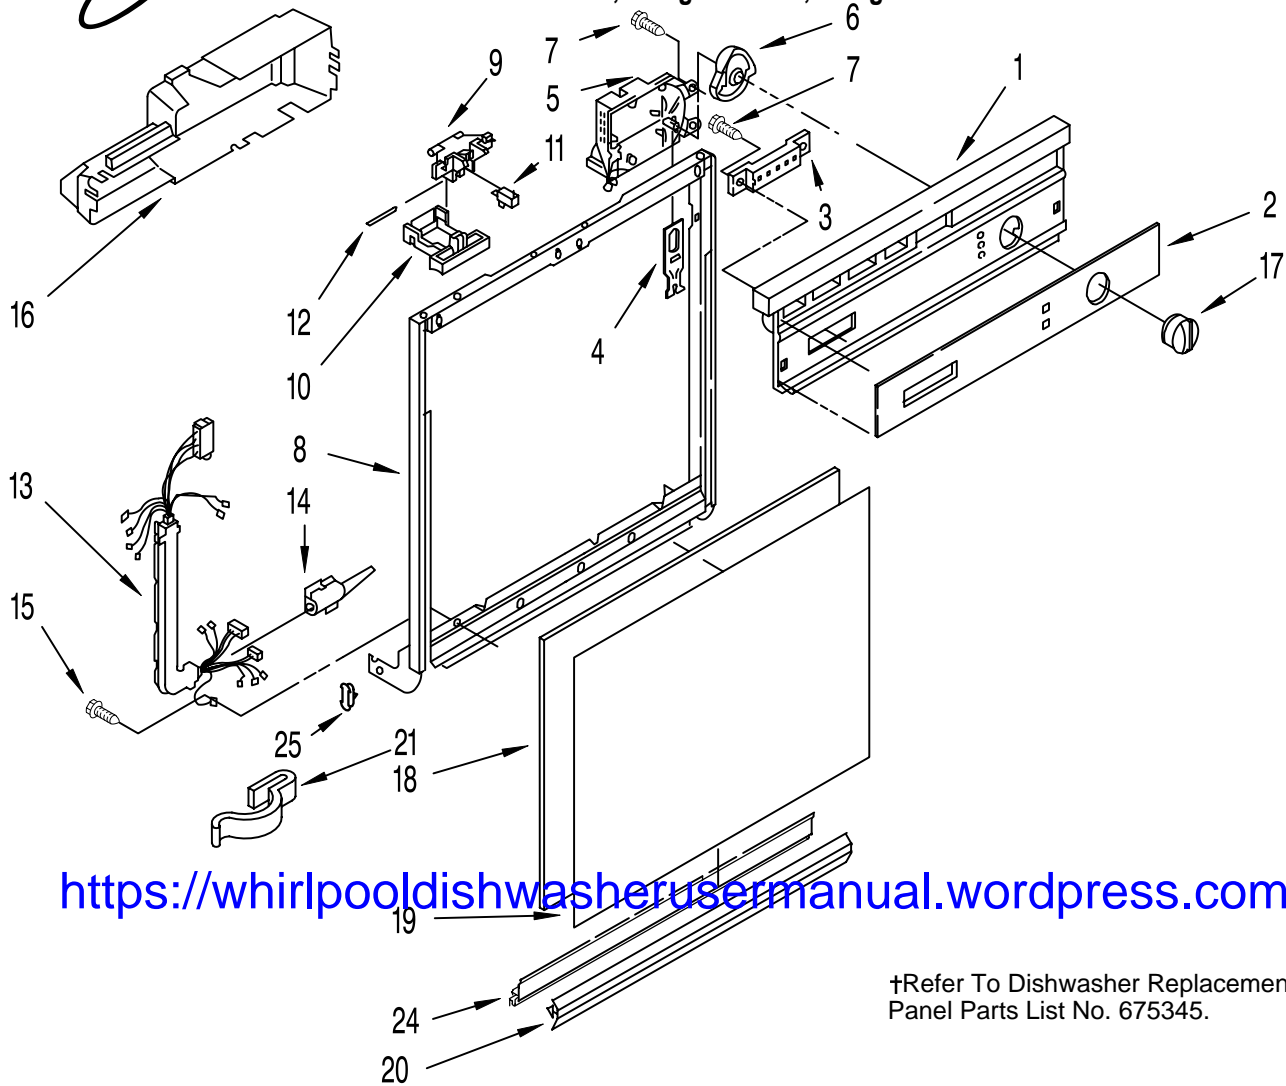

FRAME AND CONSOLE PARTS

For Model: DU900PCDB4 ,DU900PCDQ4, DU900PCDZ4
Black, Designer White, Designer Almond

UNDERCOUNTER
DISHWASHER

<https://whirlpooldishwasherusermanual.wordpress.com/>

†Refer To Dishwasher Replacement Panel Parts List No. 675345.

Illus. No.	Part No.	DESCRIPTION	Illus. No.	Part No.	DESCRIPTION	Illus. No.	Part No.	DESCRIPTION
1		Console (Includes Item 2)	8		Door Frame (Includes Item 24)	17		Knob, Timer
	3375273	Black		3374711	Black		3375348	Black
	3375274	White		3374712	White		3375349	White
	3375275	Almond		3374713	Almond		3375350	Almond
2		Insert, Console	9	3368953	Bolt, Latch	18	3368979	Spacer, Corrugated
	3376024	Black	10		Lever, Latch	19		†Panel, Front
	3376025	White		3369457	Black		3369516	(Almond/Black)
	3376026	Almond		3372232	White		3369769	(Black/White)
3		Switch		3375061	Almond	20	3374011	Retainer, Panel
	3376027	Black	11	3369325	Switch, (2)		3374010	Black
	3376028	White	12	3368955	Pin, Switch (2)		3374011	White
	3376029	Almond	13	3378948	Harness and Protector		3374012	Almond
4	3369529	Follower, Cam	14	3376405	Elbow, Harness	21	98997	Clip, Harness
5	3373626	Timer	15	3400803	Screw	24	3374716	Channel, Retainer (Also Order Item #20)
6	3378124	Cam	16		Cover Timer	25	3373234	Bearing, Spring (2)
7	304231	Screw,		3375473	Black Model			
				3373367	White Model			
				3373367	Almond Model			

FOR ORDERING INFORMATION REFER TO PARTS PRICE LIST