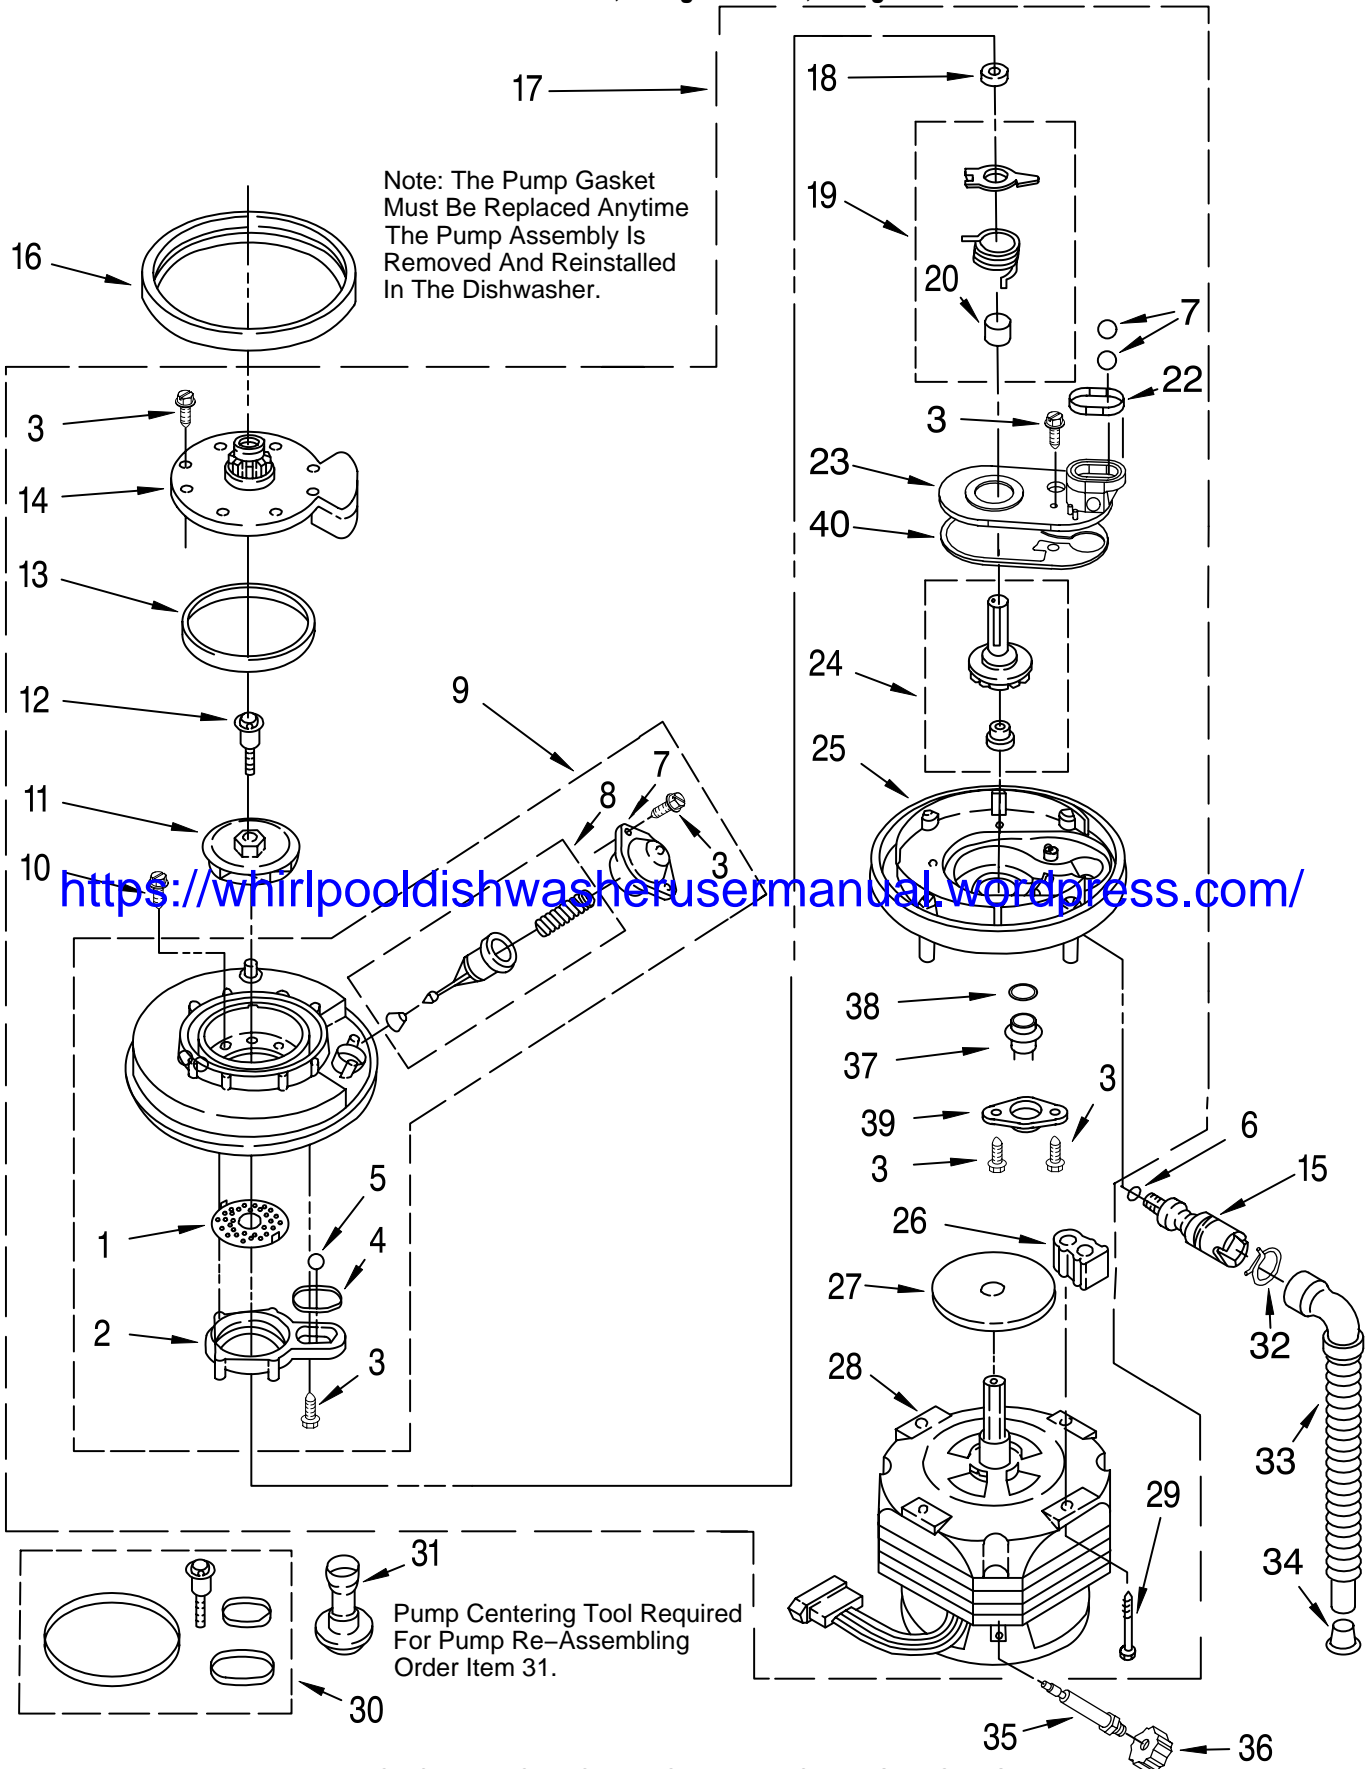

PUMP AND MOTOR PARTS

For Model: DU900PCDB4 ,DU900PCDQ4, DU900PCDZ4
Black, Designer White, Designer Almond

FOR ORDERING INFORMATION REFER TO PARTS PRICE LIST

PUMP AND MOTOR PARTS

For Model: DU900PCDB4 ,DU900PCDQ4, DU900PCDZ4
Black, Designer White, Designer Almond

Illus. No.	Part No.	DESCRIPTION	Illus. No.	Part No.	DESCRIPTION	Illus. No.	Part No.	DESCRIPTION
1	9740982	Plate, Perforated (Includes Item 5) (Also Order Item 30) See Note A.	15	3369482	Check Valve (Includes Item 6)	27	3368270	Slinger (See Note A.)
2	3367173	Base, Inlet (Includes Items 1 & 5) (Also Order Item 30) See Note A.	16	717000	Gasket, Pump	28	3376765	Motor & Fan Assembly (Includes Item 27) (Also Order Item 30) See Note A.
3	9741232	Screw	17	3376752	Pump & Motor Assembly (Includes Item 16)	29	3369331	Screw
4	302710	Seal, Inlet Base	18	302707	Bushing, Grind	30	675505	Pump Seal Kit (Includes Items 4, 12, 13 & 22)
5	302709	Ball, Check	19	302718	Chopper Kit (Also Order Item 30) See Note A.	31	303918	Tool, Pump Centering
6	95080	"O" Ring	20	302705	Sleeve, Drain Impeller	32	356138	Clamp, Hose
7	302721	Cover, Valve	21	9741321	Screw	33	3374077	Hose, Drain
8	302738	Valve Stem Kit (Includes Items 12, 13 & 22) See Note A.	22	302704	Seal, Drain Cover	34	3371748	Cap, Drain
9	303882	Separator Assembly (Includes Items 12, 13 & 22) See Note A.	23	3378207	Cover, Drain (Also Order Item 30) See Note A.	35	3374757	Shaft, Absorber
10	3400001	Screw	24	303539	Impeller, Drain Kit (Also Order Item 30) See Note A.	36	3374756	Weight, Absorber
11	303510	Impeller, Wash (Includes Items 12 & 13) See Note A.	25	3376157	Base, Pump (Also Order Item 30) See Note A.	37	3378083	Thermostat
12	3371152	Screw & Seal	26	3367197	Support, Pump Mounting (4)	38	3376723	Seal, O-Ring
13	302711	Seal, Pump Outlet				39	3376358	Retainer, Thermostat
14	3369478	Outlet, Pump (Includes Item 13)				40	9740674	Gasket, Drain Cover

<https://whirlpooldishwasherusermanual.wordpress.com/>

NOTE:
Pump Centering Tool Required
For Pump Re-Assembling—
Order Item 31.