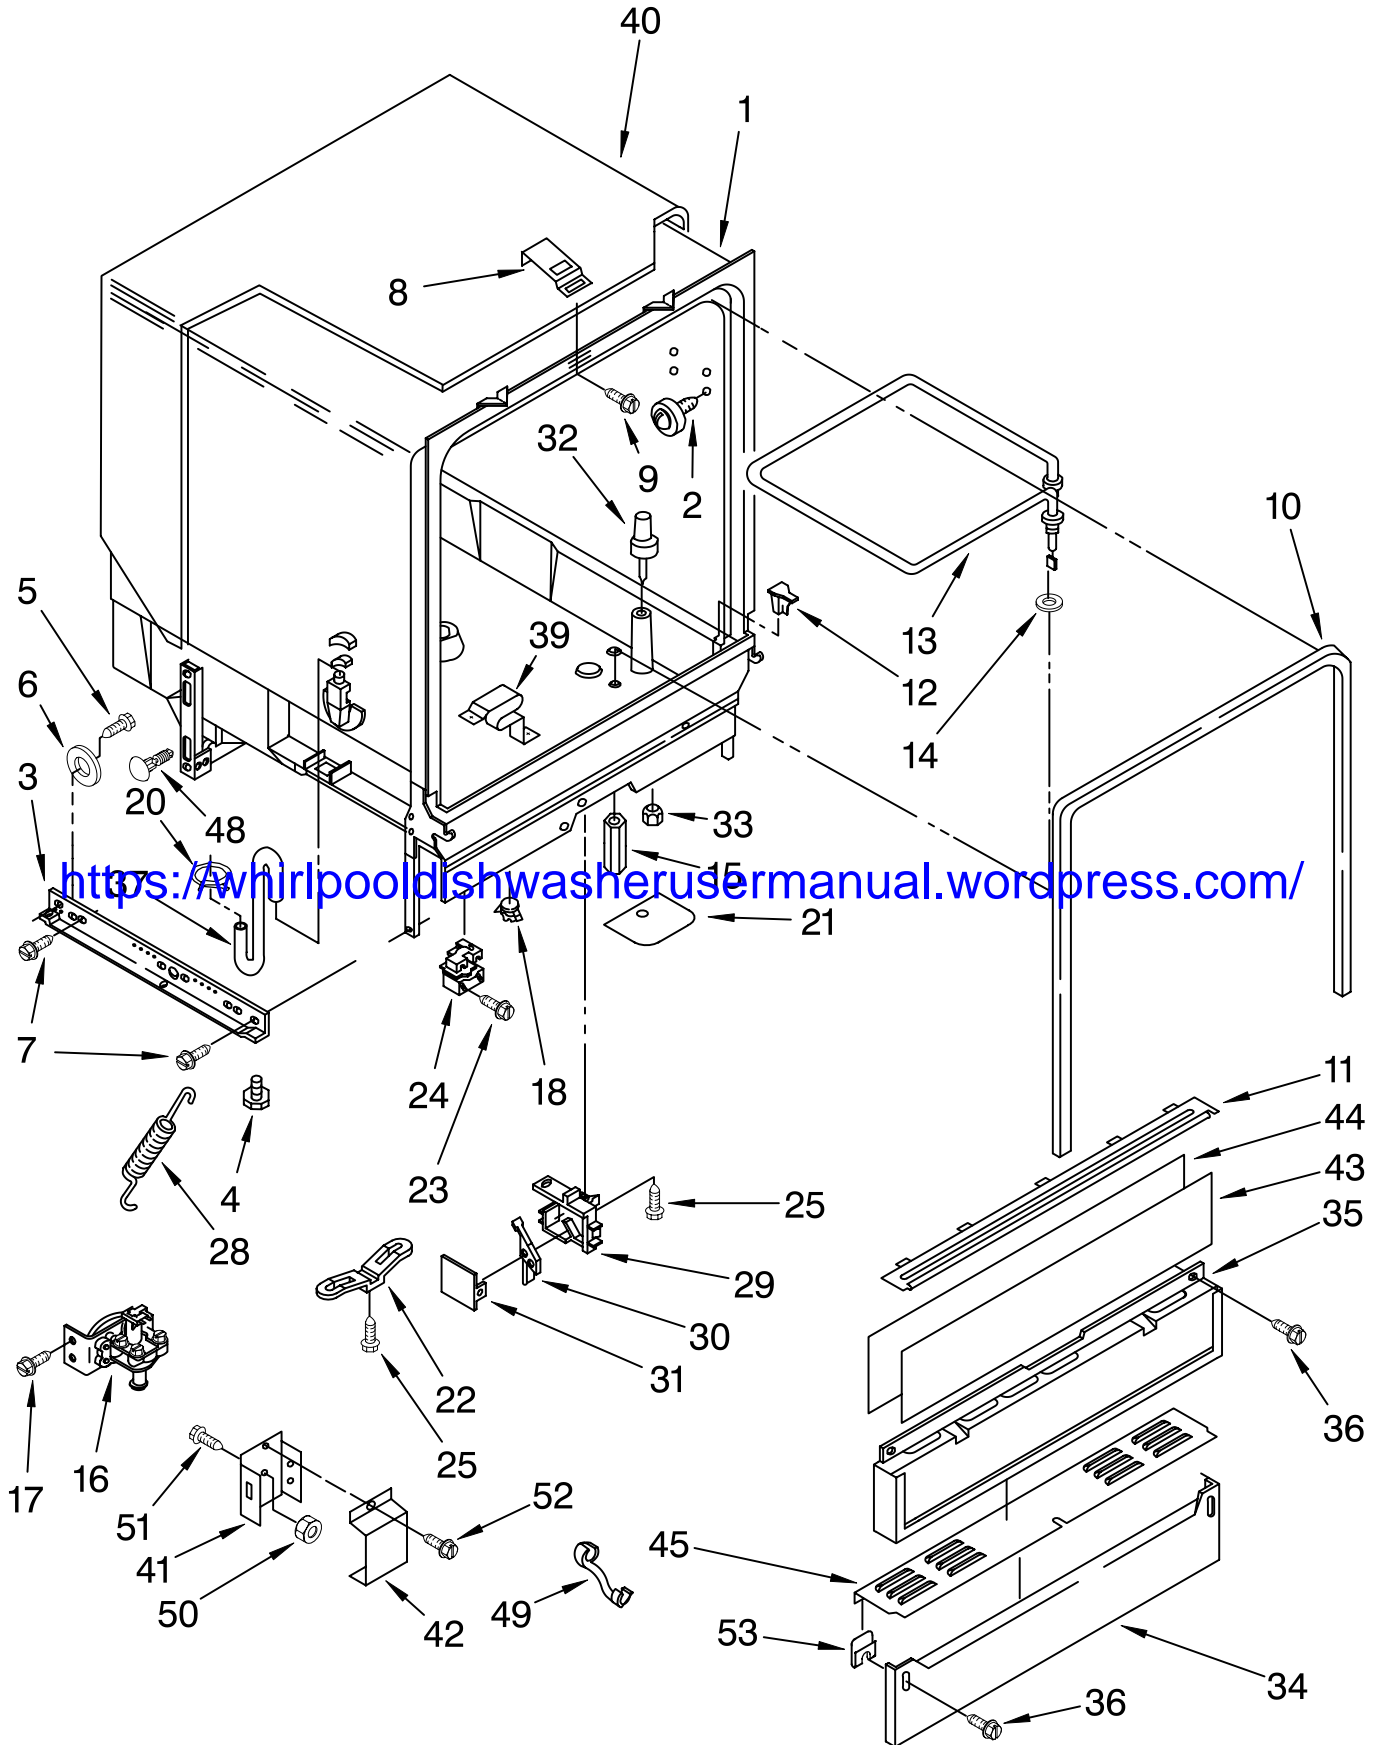

TUB ASSEMBLY PARTS

For Model: DU900PCDB4 ,DU900PCDQ4, DU900PCDZ4
Black, Designer White, Designer Almond

<http://Whirlpooldishwasherusermanual.wordpress.com/>

FOR ORDERING INFORMATION REFER TO PARTS PRICE LIST

TUB ASSEMBLY PARTS

For Model: DU900PCDB4 ,DU900PCDQ4, DU900PCDZ4
Black, Designer White, Designer Almond

Illus. No.	Part No.	DESCRIPTION	Illus. No.	Part No.	DESCRIPTION	Illus. No.	Part No.	DESCRIPTION
1	3375130	Tub Assembly	18	3369777	Thermostat, Hi-Limit	35	3369614	Panel, Access
2	3369078	Tub, Wheel Assembly (8)	20	301958	Clamp	36	302868	Screw
3	3368933	Runner (2)	21	3376149	Shield, Thermostat	37	3369414	Hose, Inlet
4	3376439	Leveler (2)	22	3378595	Bracket, Thermostat	39	3368987	Support, Heater (3)
5	3370389	Screw, Shoulder	23	3370225	Screw	40	9743172	Sound Shield
6	302819	Wheel (2)	24	3369447	Relay	41	3370292	Terminal Box
7	343641	Screw,	25	304231	Screw	42	300068	Cover Assembly, Terminal Box
8	3374719	Plate, Latch	28	3374343	Spring, Door (2)	43	3370868	†Access Panel (White/Black)
9	3374720	Screw	29	3369048	Housing, Float Switch	44	3369526	Spacer, Corrugated
10	3376927	Gasket	30	3369067	Switch, Float	45	3374728	Extension & Clip Assembly
11	3372413	Retainer, Access Panel	31	3369049	Cover, Switch Housing	48	304666	Retainer, Push (2)
12	3369052	Deflector (2)	32	3376397	Float & Washer Assembly	49	3370307	Strain Relief
13	3376843	Heater	33	717488	Nut	50	3371579	Nut
14	717273	Washer, Rubber (2)	34	9742861	Toe Panel	51	3371578	Screw
15	3369073	Nut (2) (Heater Terminal)				52	3369138	Screw
16	3378779	Water Valve				53	3378123	Clip, Grounding
17	304392	Screw						

<https://whirlpooldishwasherusermanual.wordpress.com/>