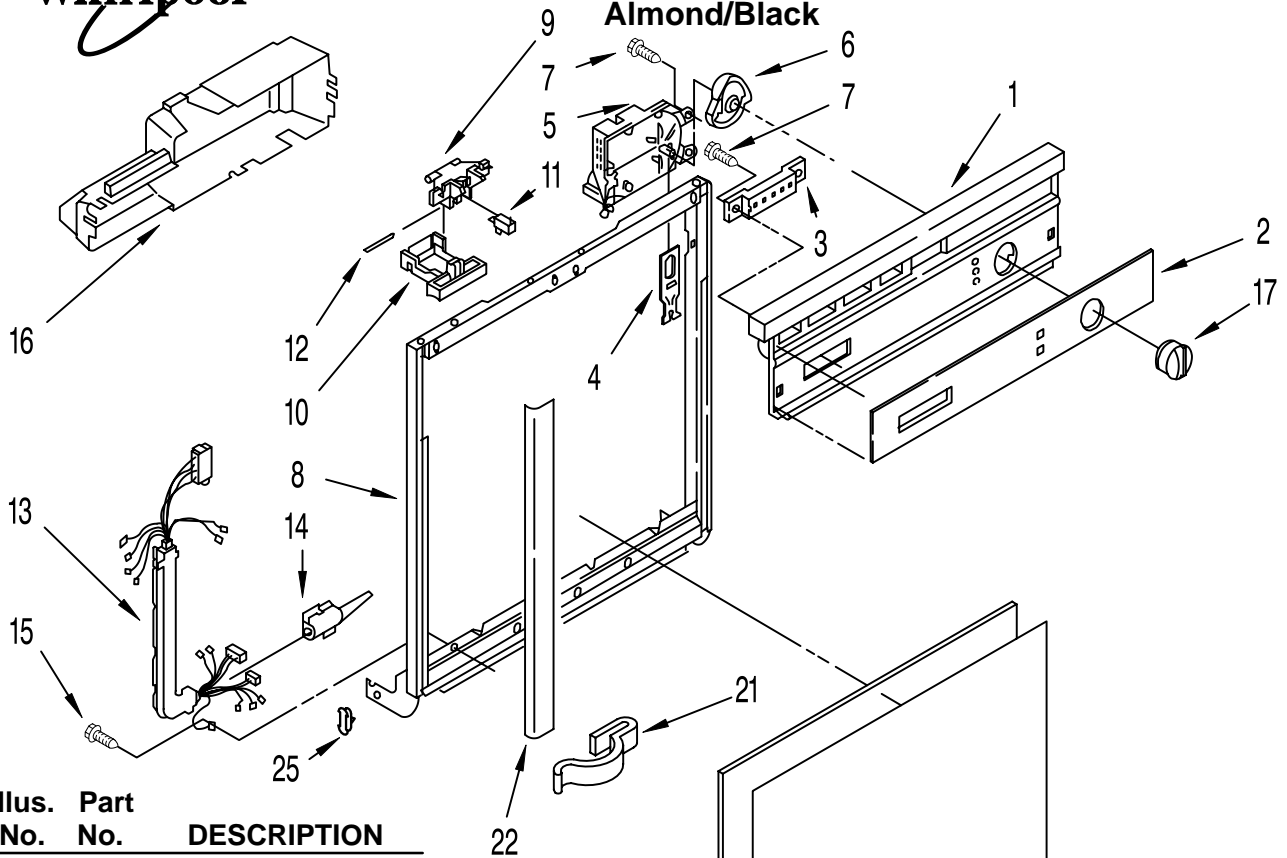

FRAME AND CONSOLE PARTS

UNDERCOUNTER
DISHWASHER

For Model: DU900PCDB0
Almond/Black

Illus. Part No. No. DESCRIPTION

1	3375273	Console (Almond/Black)
2	3376024	Insert, Console
3	3376027	Switch
4	3369529	Follower, Cam
5	3373626	Timer
6	3369415	Cam
7	304231	Screw,
8	3374711	Door Frame (Includes Item 24)
9	3368953	Bolt, Latch
10	3369457	Lever, Latch
11	3369325	Switch, (2)
12	3368955	Pin, Switch (2)
13	3373621	Harness and Protector
14	3376405	Elbow, Harness
15	3400803	Screw
16	3369192	Cover Timer
17	3375348	Knob, Timer
18	3368979	Spacer, Corrugated
19	3369516	†Panel, Front (Almond/Black)
20	3374010	Retainer, Panel
21	98997	Clip, Harness
22	3376186	Trim (2)
24	3374716	Channel, Retainer (Also Order Item #20)
25	3373234	Bearing, Spring (2)

†Refer To Dishwasher Replacement Panel Parts List No. 675345.

FOR ORDERING INFORMATION REFER TO PARTS PRICE LIST

INNER DOOR PARTS

For Model: DU900PCDB0
Almond/Black

Illus. No.	Part No.	DESCRIPTION
1	3371481	Inner Door (Also Order Latch Door Kit 676413)
2	3376066	Latch, Detergent Dispenser
3	3369061	Snap, Detergent Dispenser
4	3369055	Actuator Assembly
5	3368967	Wet Agent, Dispenser
6	3369000	Draw Bar (Upper Dispenser)
7	3369602	Draw Bar (Lower Dispenser)
8	3368999	Spring (Draw Bar)
9	3376404	Lid Assembly
10	300106	Spring, Lid
11	3372028	Pin (Lid Hinge) (Also Order Item #10)
12	3371710	Screen, Vent
13	3369512	Wet-Agent Cap Assembly
14	3369155	Seal (Wet-Cap)
15	3369051	Screw
16	3371569	Cover, Drip