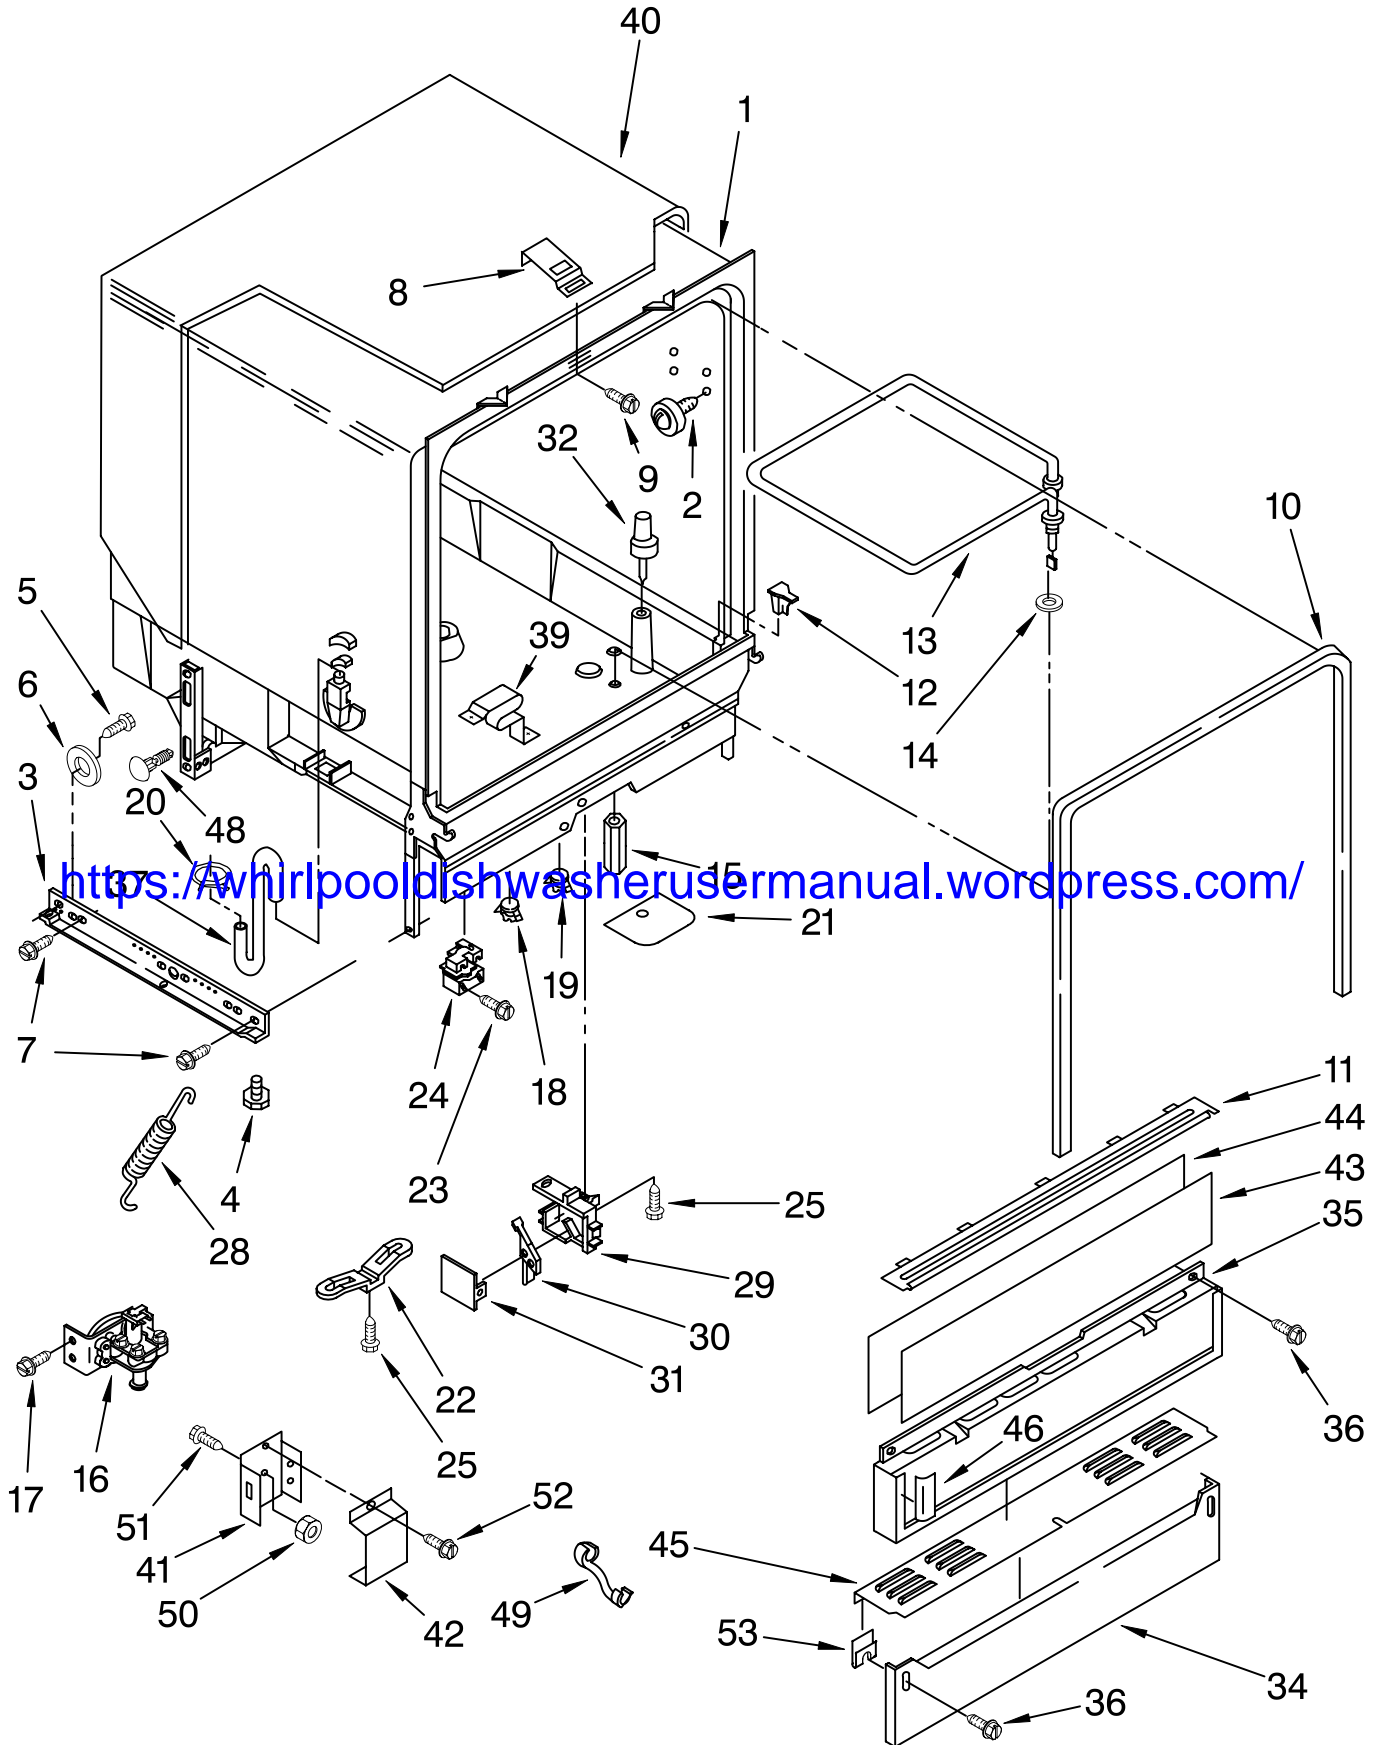

TUB ASSEMBLY PARTS

For Model: DU900PCDB0
Almond/Black

<http://Whirlpooldishwasherusermanual.wordpress.com/>

FOR ORDERING INFORMATION REFER TO PARTS PRICE LIST

TUB ASSEMBLY PARTS

For Model: DU900PCDB0
Almond/Black

Illus. No.	Part No.	DESCRIPTION	Illus. No.	Part No.	DESCRIPTION	Illus. No.	Part No.	DESCRIPTION
1	3375130	Tub Assembly	19	3373359	Thermostat	39	3368987	Support, Heater
2	3369078	Tub, Wheel Assembly (8)	20	301958	Clamp	40	3374765	Sound Shield
3	3368932	Runner (2)	21	3376149	Shield, Thermostat	41	3370292	Terminal Box
4	3374849	Leveler (2)	22	3370555	Bracket, Thermostat	42	300068	Cover Assembly, Terminal Box
5	3370389	Screw, Shoulder	23	3370225	Screw	43		†Access Panel
6	302819	Wheel (2)	24	3369447	Relay		3369527	(Almond/Black)
7	343641	Screw,	25	304231	Screw	44	3369526	Spacer, Corrugated
8	3372030	Plate, Latch	28	3374343	Spring, Door (2)	45	3369531	Extension
9	3372029	Screw	29	3369048	Housing, Float Switch	46	3376187	Trim, Side (2)
10	3368994	Gasket	30	3369067	Switch, Float	48	304666	Retainer, Push (2)
11	3372412	Retainer, Access Panel	31	3369049	Cover, Switch Housing	49	3370307	Strain Relief
12	3369052	Deflector (2)	32	3376397	Float & Washer Assembly	50	3371579	Nut
13	3375558	Heater	34	3368942	Toe Panel	51	3371578	Screw
14	717273	Washer, Rubber (2)	35	3369193	Panel, Access	52	3369138	Screw
15	3369073	Nut (2) (Heater Terminal)	36	302868	Screw	53	3368992	Clip, Grounding
16	3374621	Water Valve	37	3369414	Hose, Inlet			
17	304392	Screw						
18	3369777	Thermostat, Hi-Limit						

† Refer To Dishwasher Replacement Panel Parts List No. 675345.

<https://whirlpooldishwasherusermanual.wordpress.com/>