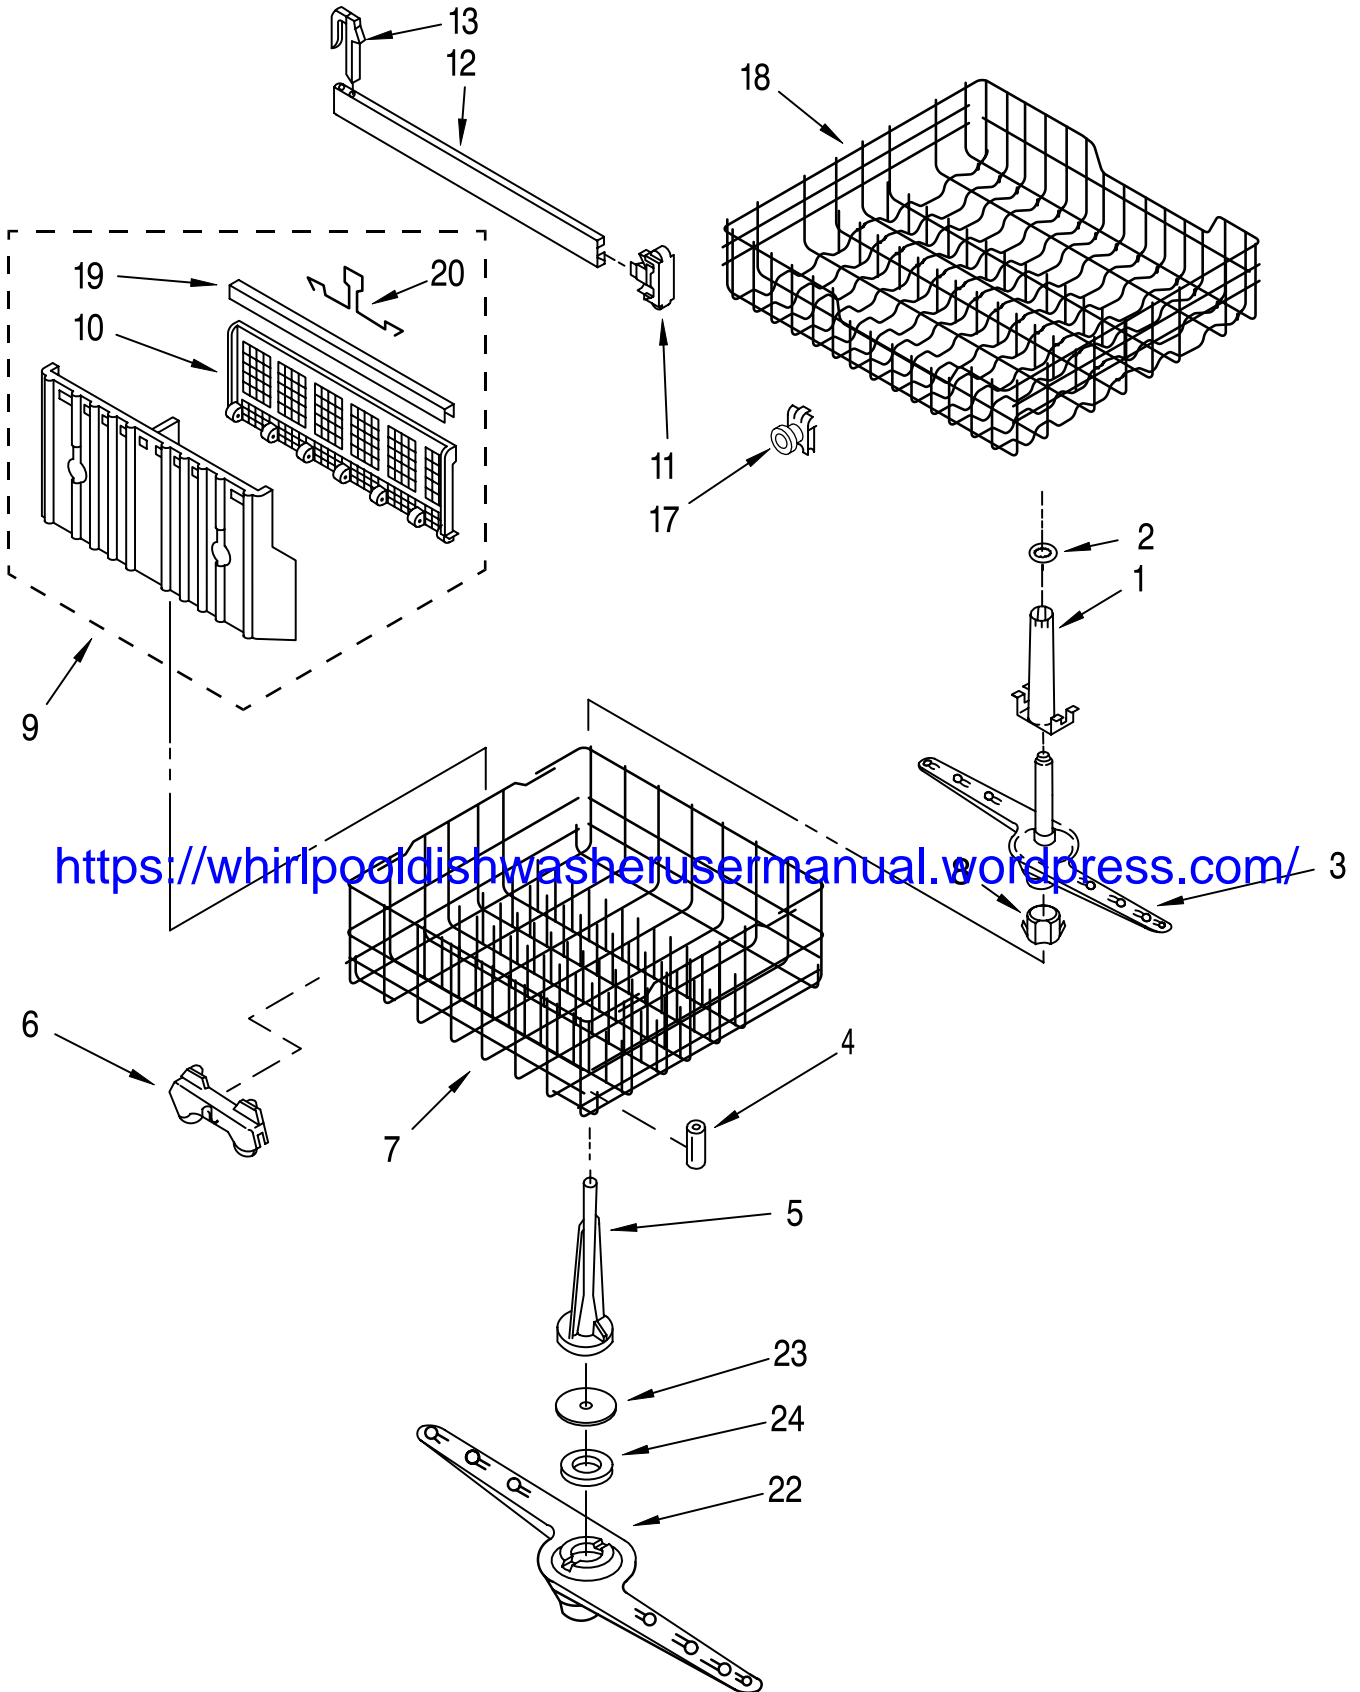

DISHRACK PARTS

For Model: DU900PCDB0
Almond/Black

<https://whirlpooldishwasherusermanual.wordpress.com/>

FOR ORDERING INFORMATION REFER TO PARTS PRICE LIST

DISHRACK PARTS

For Model: DU900PCDB0
Almond/Black

Illus. No.	Part No.	DESCRIPTION	Illus. No.	Part No.	DESCRIPTION	Illus. No.	Part No.	DESCRIPTION
1	3368290	Support, Arm	OPTIONAL PARTS NOT INCLUDED					
2	303722	Clip	PAINT, TOUCH-UP (1/2oz.)					
3	3368300	Spray Arm, Upper (Includes Item #8)		72017	White	ACCESSORY PARTS		
4	3368006	Bumper (2)		72107	Almond	4317925		White
5	300848	Tower, Pressure		72032	Black	4317926		Avocado
6	3369509	Wheel & Transport Assembly (4)	PAINT, PRESSURIZED SPRAY (13 oz.)					
7	3370490	Dishrack, Lower (Includes Items 4 & 6)		350956	Almond	4317927		Gold
8	3374702	Support Lock, Spray Arm		285006	Superior Black	4317929		Almond
9	3369488	Silverware Basket Assembly		350941	Primer (White)	4317930		Toast
10	3369485	Cover, Basket	PAINT, TOUCH-UP (1 qt.)					
11	300845	End Cap (Front or Rear)		978883	Almond (Uncut)	4317931		Platinum
12	3369071	Track		799340	Black (Uncut)	4318050		Heavy Duty
13	3374701	Stop, Track (2)	DISHRACK REPAIR					
17	3371581	Wheel & Axle Assembly (4)		675576	Vinyl Touch-Up (Blue)	LITERATURE PARTS		
18	3371663	Dishrack, Upper		675677	Tine Tip Repair Kit (Blue-- Enough For Two Complete Dishracks)	LIT3369679		Instructions, Installation
19	717528	Trim, Basket		676453	Vinyl Touch-Up (White)	LIT3367007		Instructions, Installation (Supplement) (Locating Your Water Supply) Energy Guide
20	300086	Handle, Basket		675679	Tine Tip Repair Kit (White-- Enough For Two Complete Dishracks)	LIT3373751		Guide, Use & Care
22	3369347	Sprayarm, Lower		676455	Vinyl Touch-Up (Grey)	LIT3373631		Wiring Diagram
23	3367910	Cap, Nozzle		676458	Tine Tip Repair Kit (Grey-- Enough For Two Complete Dishracks)	LIT0677967		Do-It Yourself, Manual
24	719576	Bearing, Nozzle						

<https://whirlpooldishwasherusermanual.wordpress.com/>

FOR ORDERING INFORMATION REFER TO PARTS PRICE LIST