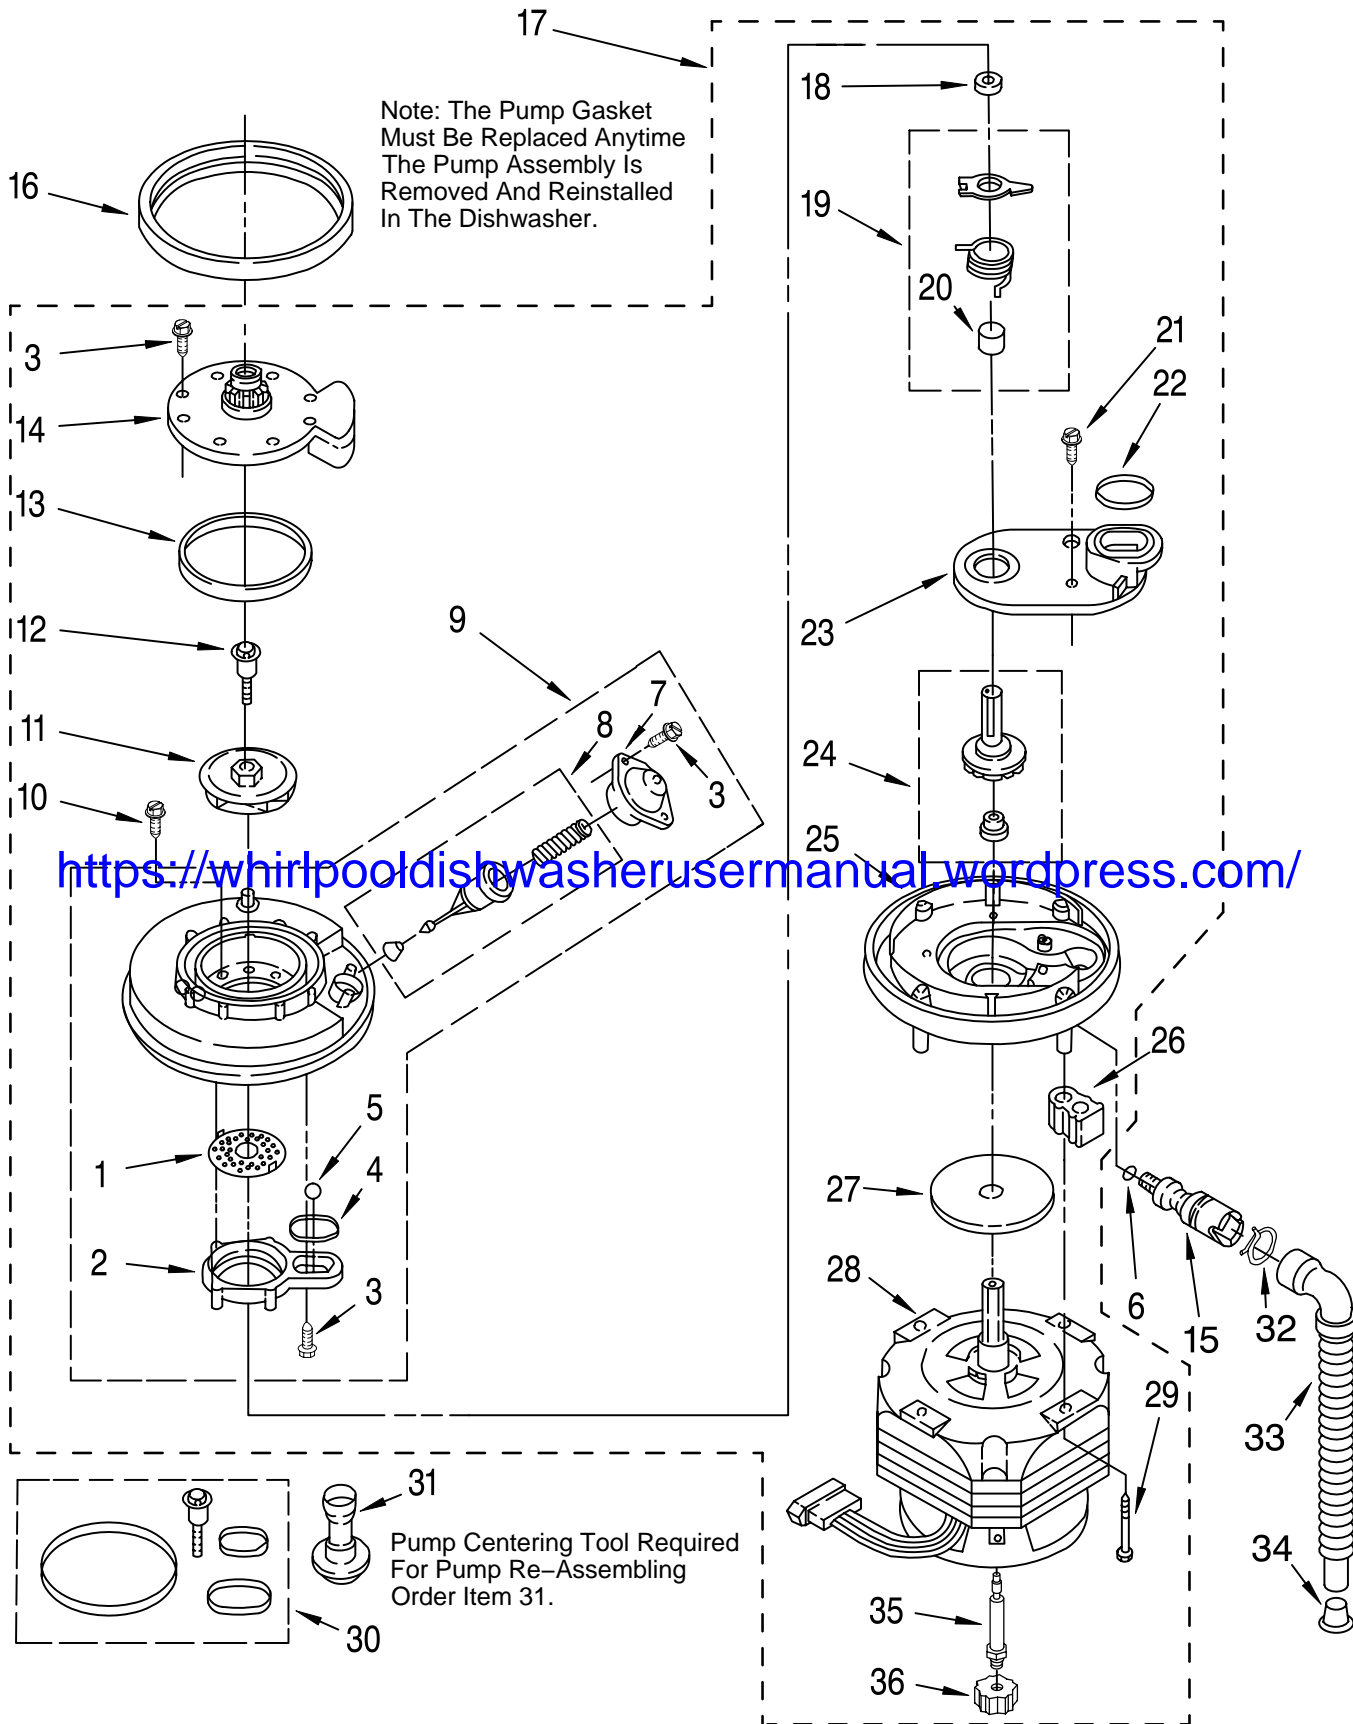

PUMP AND MOTOR PARTS

For Model: DU900PCDB0
Almond/Black

FOR ORDERING INFORMATION REFER TO PARTS PRICE LIST

PUMP AND MOTOR PARTS

For Model: DU900PCDB0
Almond/Black

Illus. No.	Part No.	DESCRIPTION	Illus. No.	Part No.	DESCRIPTION	Illus. No.	Part No.	DESCRIPTION
1	9740982	Plate, Perforated (Includes Item 5) (Also Order Item 30) See Note A.	13	302711	Seal, Pump Outlet	25	3367204	Base, Pump (Includes Item 24) (Also Order Item 30) See Note A.
2	3367173	Base, Inlet (Includes Items 1 & 5) (Also Order Item 30) See Note A.	14	3369478	Outlet, Pump (Includes Item 13)	26	3367197	Support, Pump Mounting (4)
3	9741232	Screw	15	3369482	Check Valve (Includes Item 6)	27	3368270	Slinger (See Note A.)
4	302710	Seal, Inlet Base	16	717000	Gasket, Pump	28	3374753	Motor (Includes Item 27) (Also Order Item 30) See Note A.
5	302709	Ball, Check	17	3375493	Pump & Motor Assembly (Includes Item 16)	29	3369331	Screw
6	95080	"O" Ring	18	302707	Bushing, Grind	30	675505	Pump Seal Kit (Includes Items 4, 12, 13 & 22)
7	302721	Cover, Valve	19	302718	Chopper Kit (Also Order Item 30) See Note A.	31	303918	Tool, Pump Centering
8	302738	Valve Stem Kit (Includes Items 12, 13 & 22) See Note A.	20	302705	Sleeve, Drain Impeller	32	356138	Clamp, Hose
9	303883	Separator Assembly (Includes Items 12, 13 & 22) See Note A.	21	9741321	Screw	33	3368781	Hose, Drain
10	9741258	Screw	22	302704	Seal, Drain Cover	34	3371748	Cap, Drain
11	303510	Impeller, Wash (Includes Items 12 & 13)	23	302723	Cover, Drain (Also Order Item 30) See Note A.	35	3374757	Shaft, Absorber
12	337172	Screw & Seal	24	303539	Impeller, Drain Kit (Also Order Item 30) See Note A.	36	3374756	Weight, Absorber

NOTE A:
Pump Centering Tool Required
For Pump Re-Assembling—
Order Item 31.

FOR ORDERING INFORMATION REFER TO PARTS PRICE LIST