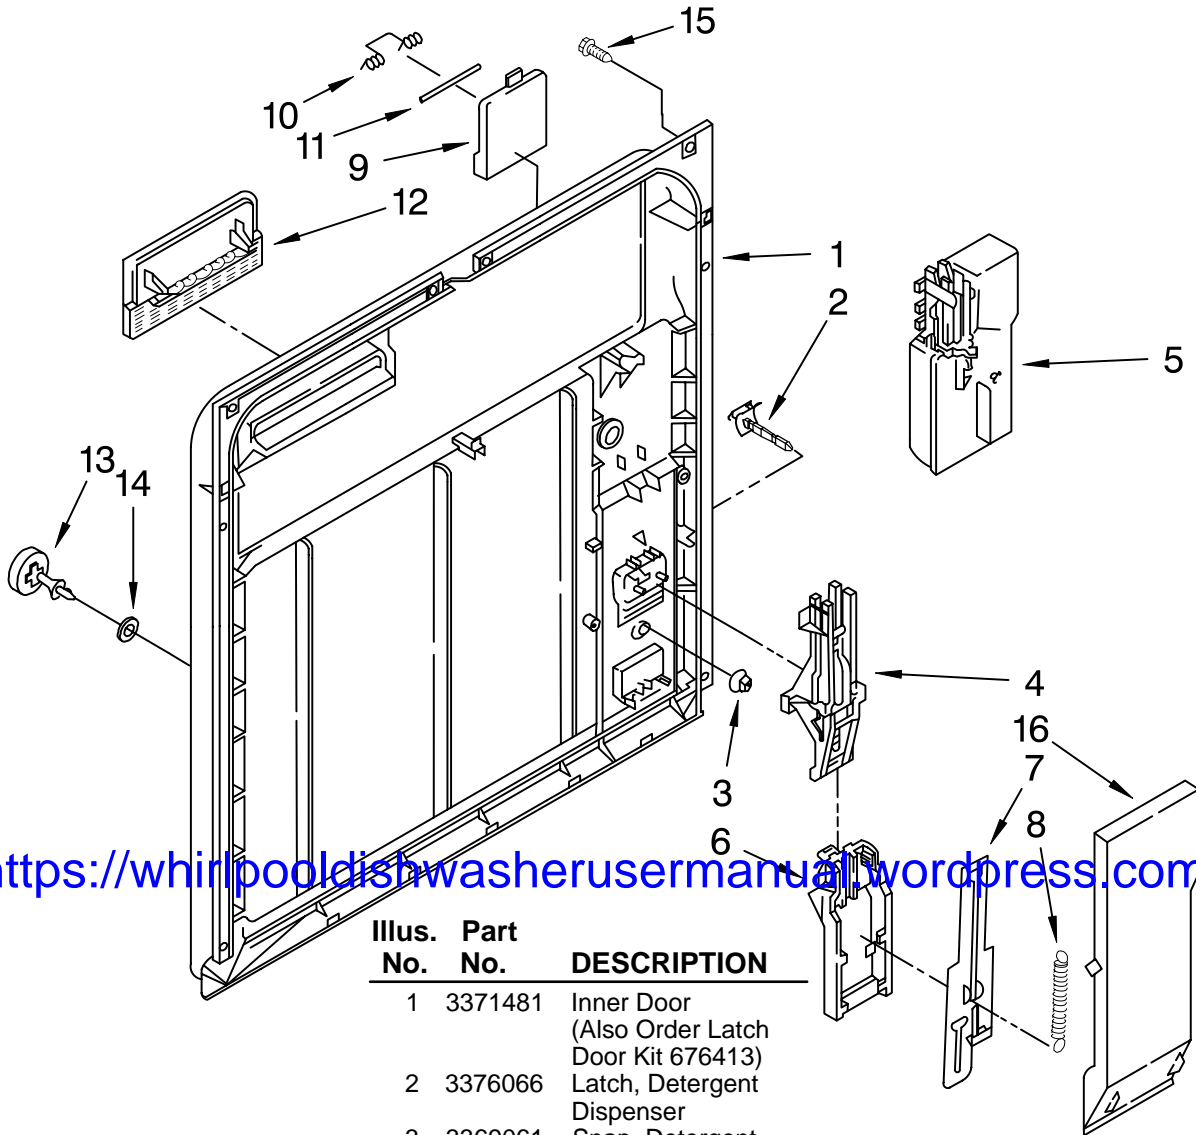

FRAME AND CONSOLE PARTS

UNDERCOUNTER
DISHWASHER

For Model: DU900PCDB0
Almond/Black

Illus. Part No. No. DESCRIPTION

1	3375273	Console (Almond/Black)
2	3376024	Insert, Console
3	3376027	Switch
4	3369529	Follower, Cam
5	3373626	Timer
6	3369415	Cam
7	304231	Screw,
8	3374711	Door Frame (Includes Item 24)
9	3368953	Bolt, Latch
10	3369457	Lever, Latch
11	3369325	Switch, (2)
12	3368955	Pin, Switch (2)
13	3373621	Harness and Protector
14	3376405	Elbow, Harness
15	3400803	Screw
16	3369192	Cover Timer
17	3375348	Knob, Timer
18	3368979	Spacer, Corrugated
19	3369516	†Panel, Front (Almond/Black)
20	3374010	Retainer, Panel
21	98997	Clip, Harness
22	3376186	Trim (2)
24	3374716	Channel, Retainer (Also Order Item #20)
25	3373234	Bearing, Spring (2)

†Refer To Dishwasher Replacement Panel Parts List No. 675345.

FOR ORDERING INFORMATION REFER TO PARTS PRICE LIST

INNER DOOR PARTS

For Model: DU900PCDB0
Almond/Black

Illus. No.	Part No.	DESCRIPTION
1	3371481	Inner Door (Also Order Latch Door Kit 676413)
2	3376066	Latch, Detergent Dispenser
3	3369061	Snap, Detergent Dispenser
4	3369055	Actuator Assembly
5	3368967	Wet Agent, Dispenser
6	3369000	Draw Bar (Upper Dispenser)
7	3369602	Draw Bar (Lower Dispenser)
8	3368999	Spring (Draw Bar)
9	3376404	Lid Assembly
10	300106	Spring, Lid
11	3372028	Pin (Lid Hinge) (Also Order Item #10)
12	3371710	Screen, Vent
13	3369512	Wet-Agent Cap Assembly
14	3369155	Seal (Wet-Cap)
15	3369051	Screw
16	3371569	Cover, Drip