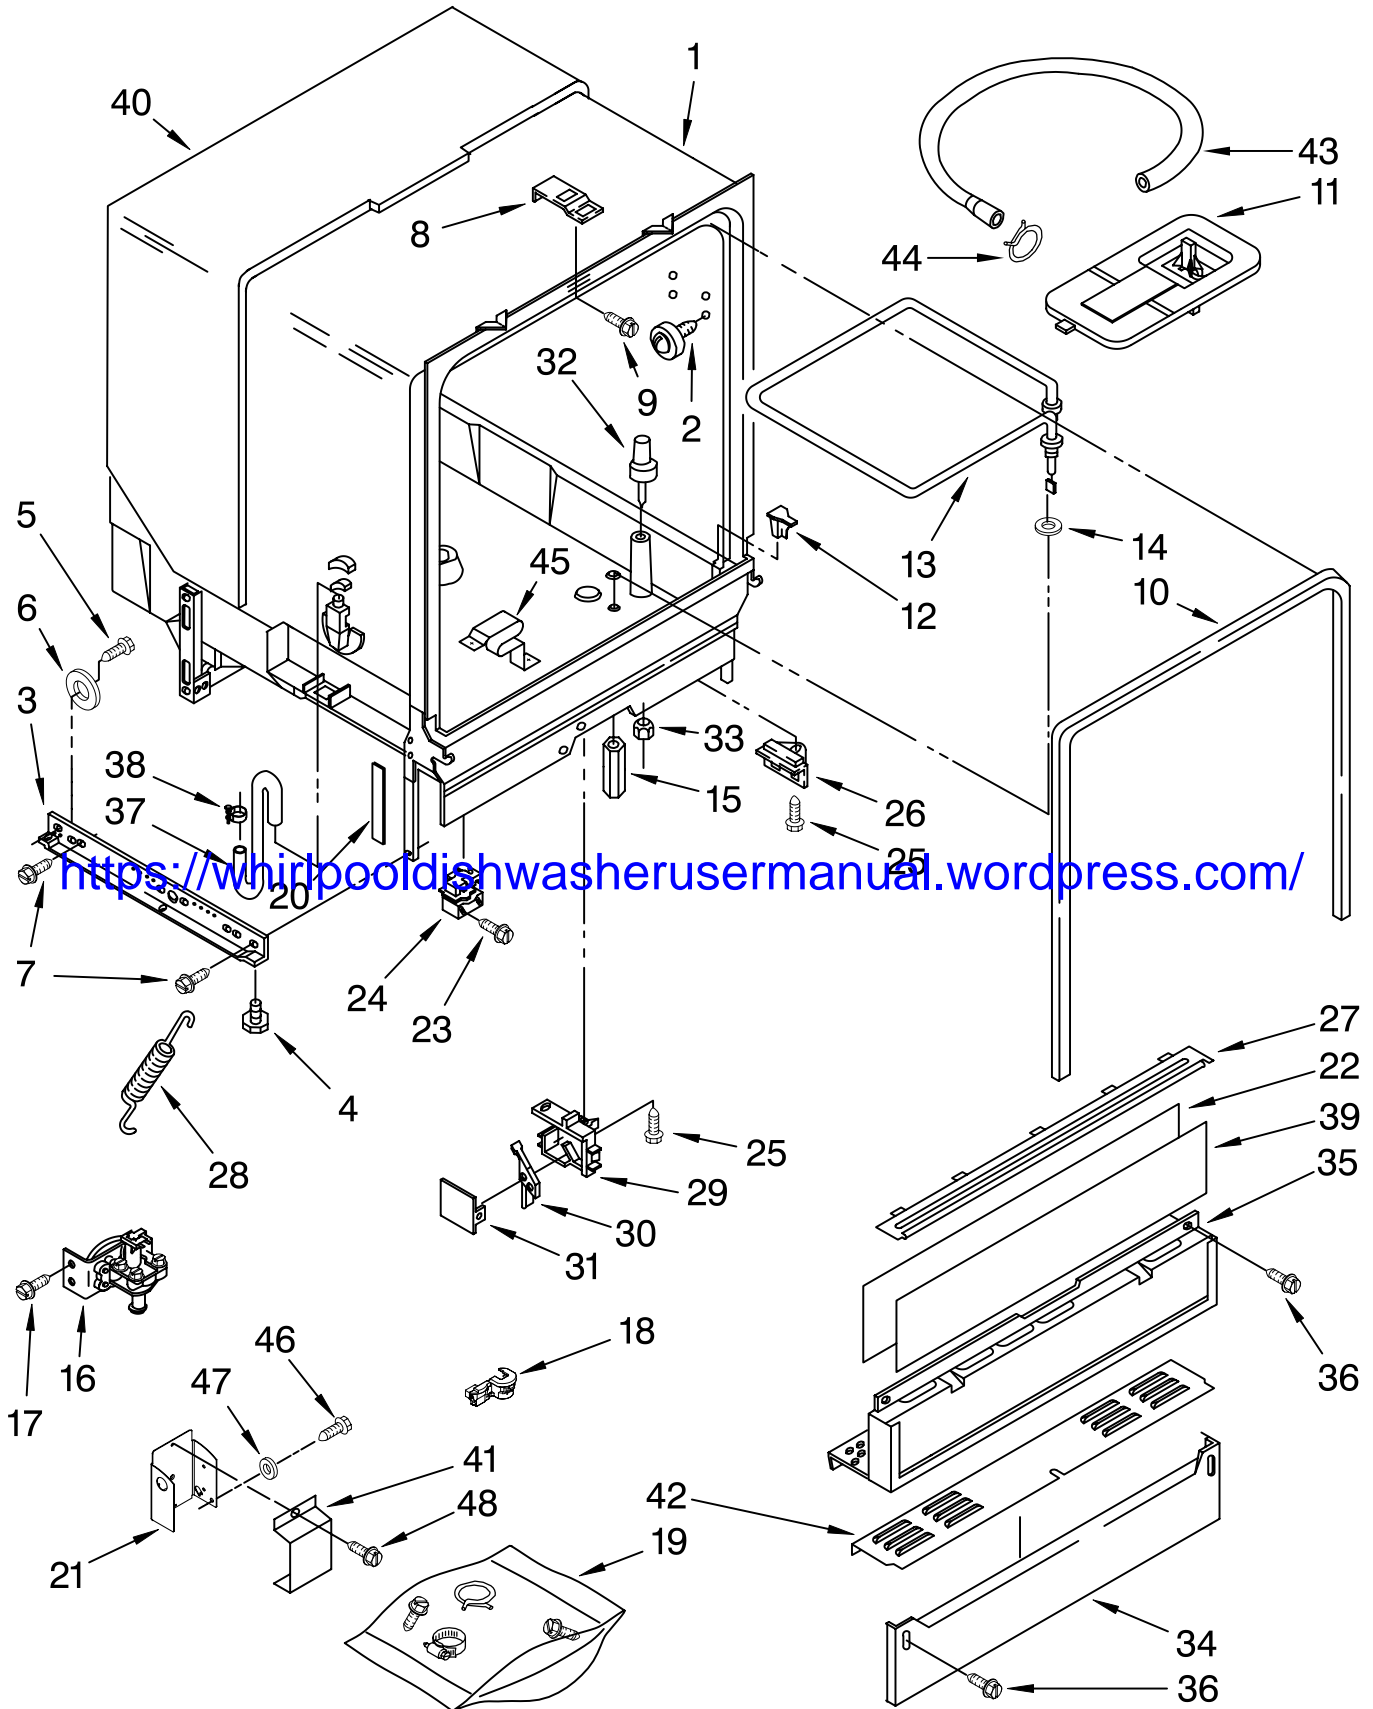

TUB ASSEMBLY PARTS

For Models: DU895SWPU0

<https://whirlpooldishwasherusermanual.wordpress.com/>

FOR ORDERING INFORMATION REFER TO PARTS PRICE LIST

TUB ASSEMBLY PARTS

For Models: DU895SWPU0

Illus. No.	Part No.	DESCRIPTION	Illus. No.	Part No.	DESCRIPTION	Illus. No.	Part No.	DESCRIPTION
1	W10082657	Tub and Support Assembly	18	8573061	Strain Relief	32	8519552	Float
2	8528831	Tub, Wheel Assembly	19	3369816	Miscellaneous Parts Bag (Includes 2 Screws & 2 Hose Clamps)	33	717488	Nut
3	3368933	Runner				34		Panel, Toe
4	3374849	Leveler	20	8052018	Pad, Friction		3368942	Black
5	3370389	Screw, Shoulder	21	W10136706	Terminal Box	35	3369193	Panel, Access
6	302819	Wheel	22	3369526	Spacer	36	302868	Screw
7	343641	Screw	23	3370225	Screw	37	3369414	Hose, Inlet
8	3378149	Plate, Latch	24	3369063	Relay	38	301958	Clamp
9	3374720	Screw	25	304231	Screw	39		Panel, Access Front
10	W10082795	Gasket	26	3368928	Fuse, Thermal		3369527	Almond/Black
11	3369322	Grate	27	3372412	Retainer, Access Panel	40	3385409	Biscuit/White
12	8528862	Deflector	28	3373228	Spring, Door	41	8573243	Sound Shield
13	8519827	Heater	29	8318218	Housing, Float Switch	42	300068	Cover Assembly, Terminal Box
14	717273	Washer, Rubber				43	3369531	Extension
15	8268548	Nut (Heater Terminal)	30	3369067	Switch, Float	44	3374077	Drain Hose
16	8283345	Water Valve	31	8318219	Cover, Switch Housing	45	356138	Hose Clamp
17	304392	Screw				46	3379740	Support, Heater
						47	3400014	Screw
						48	3378128	Washer
							3369138	Screw

<https://whirlpooldishwasherusermanual.wordpress.com/>

FOR ORDERING INFORMATION REFER TO PARTS PRICE LIST