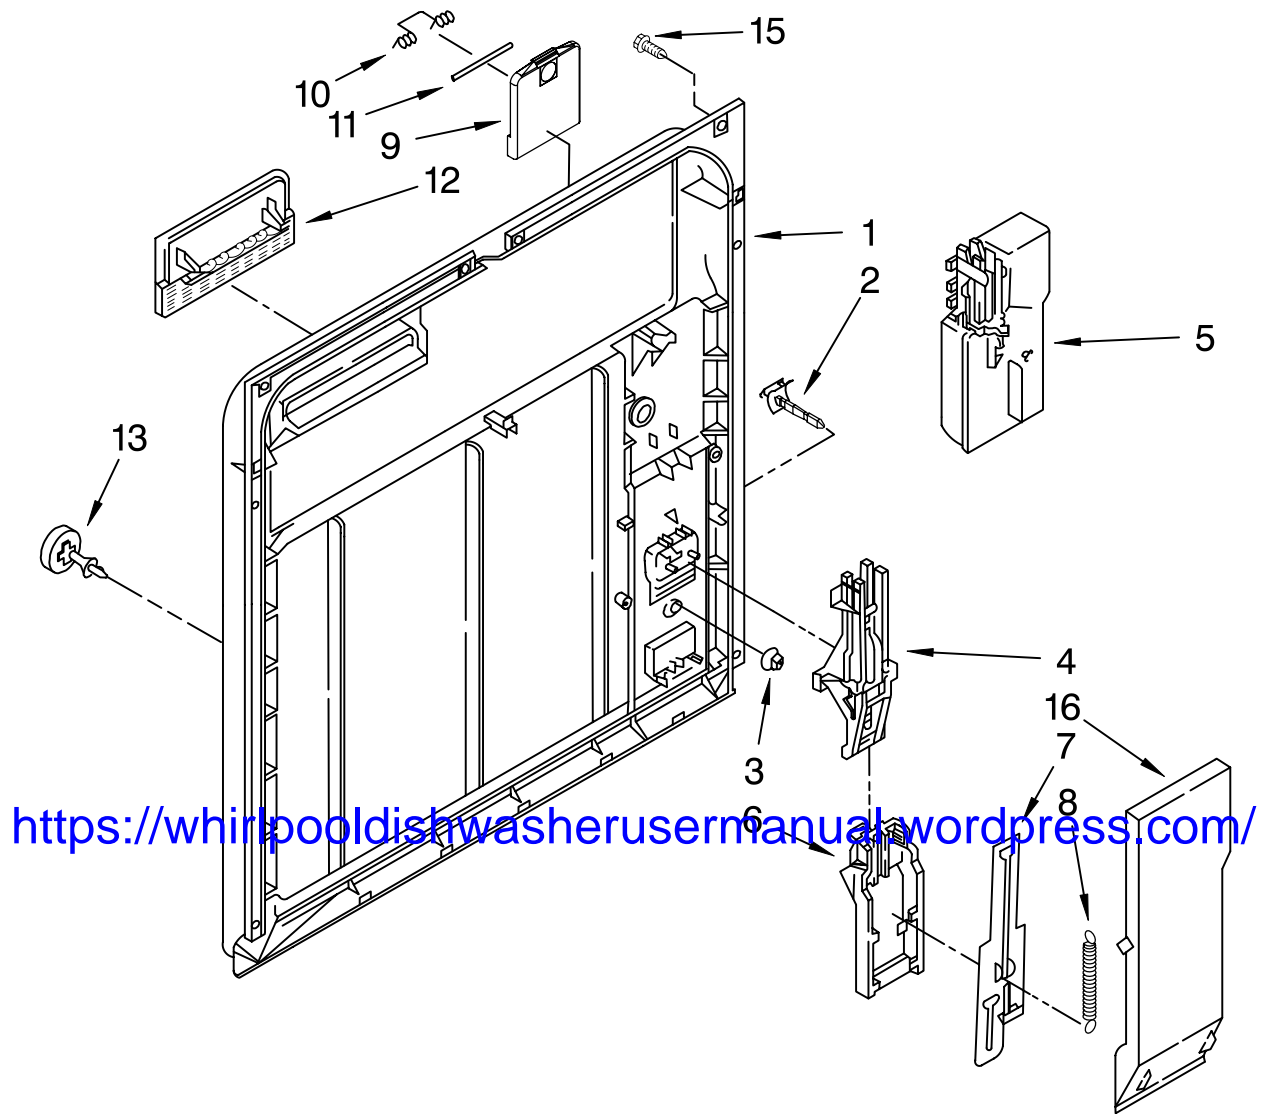

FRAME AND CONSOLE PARTS

For Models: DU895SWPU0

UNDERCOUNTER
DISHWASHER

Literature Parts

Illus. No.	Part No.	DESCRIPTION	Illus. No.	Part No.	DESCRIPTION	Illus. No.	Part No.	DESCRIPTION
1	8535436	Literature Parts Instructions, Installation	9	3380854	Bolt, Latch Lever, Latch	19	3369516	Panel, Front Almond/Black
	W10133202	Guide, Energy	10	3369457	Black		8274853	White/Biscuit
	W10039800	Guide, Use & Care	11	3369325	Switch	20		Console (Includes Item 2)
2	W10133196	Black	12	3368955	Pin, Switch		W10142886	Black
	8269367	Switch	13	8573182	Harness and Protector	21	3379671	Shield, Control Cover
	3369529	Follower, Cam	14	3376405	Elbow, Harness		3373234	Bearing, Spring
	W10039480	Timer	15	3400892	Screw	22	3374716	Channel, Retainer (Also Order Item 24)
	8271510	Cam	16	8269526	Cover, Control		3374010	Retainer, Panel
	304231	Screw,	17	8275308	Black			
	8	Door Frame	18	3368979	Spacer			
	9743028	Black						

FOR ORDERING INFORMATION REFER TO PARTS PRICE LIST

INNER DOOR PARTS

For Models: DU895SWPU0

<https://whirlpooldishwasherusermanual.wordpress.com/>

Illus. No.	Part No.	DESCRIPTION	Illus. No.	Part No.	DESCRIPTION	Illus. No.	Part No.	DESCRIPTION
1	8528310	Inner Door (Includes Items 2 & 3)	4	8519606	Actuator Assembly	9	3378138	Lid Assembly
2	3376066	Latch, Detergent Dispenser (Includes Item 3)	5	8052027	Wet Agent, Dispenser	10	8066018	Spring, Lid
3	3369061	Snap, Detergent Dispenser (Includes Item 2)	6	3369000	Draw Bar (Upper Dispenser)	11	3372028	Pin (Lid Hinge)
			7	8066017	Draw Bar (Lower Dispenser)	12	3371710	Screen, Vent
			8	3368999	Spring (Draw Bar)	13	3378134	Cap, Wet Agent
						15	3400815	Screw
						16	3371569	Cover, Drip