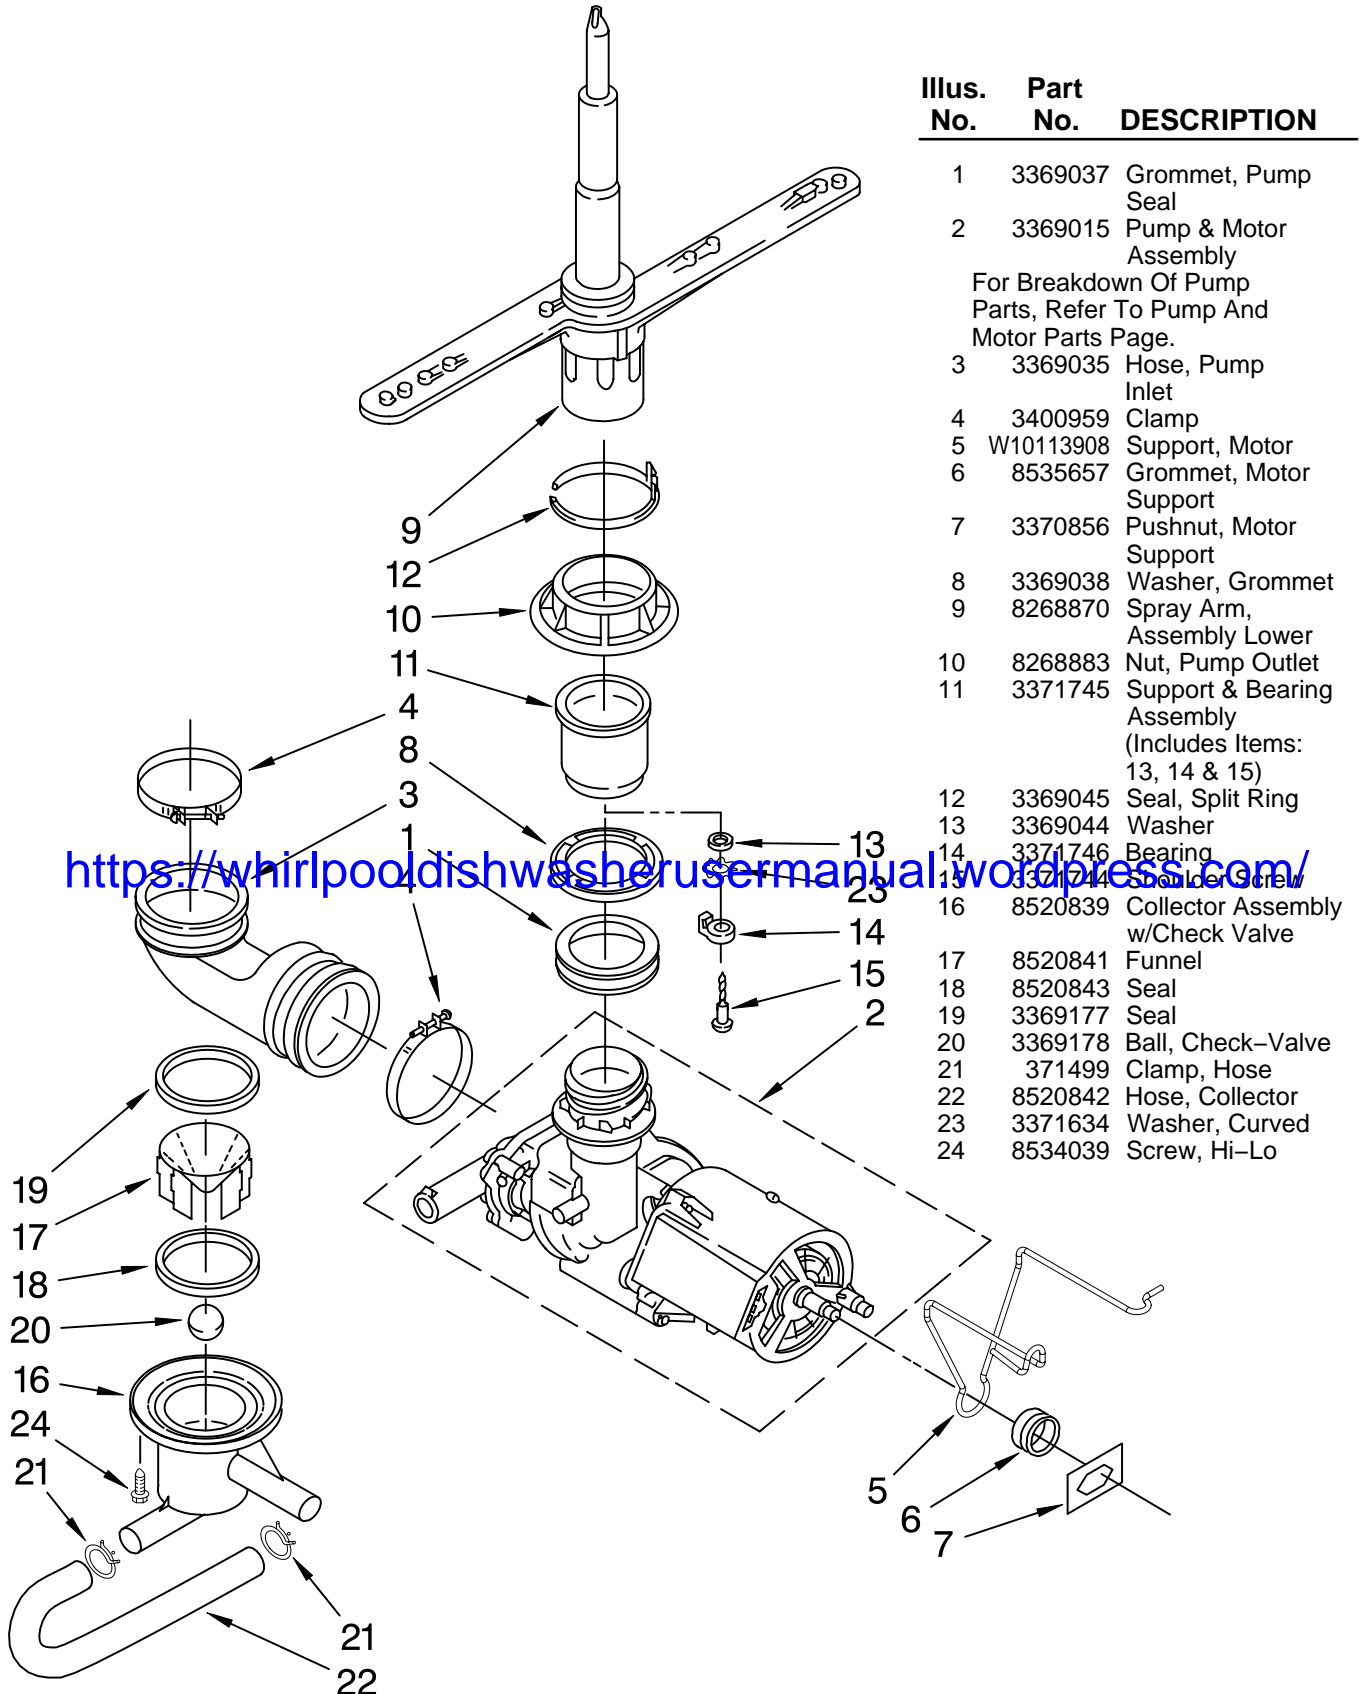

PUMP AND SPRAY ARM PARTS

For Models: DU895SWPU0

Illus. No.	Part No.	DESCRIPTION
1	3369037	Grommet, Pump Seal
2	3369015	Pump & Motor Assembly
For Breakdown Of Pump Parts, Refer To Pump And Motor Parts Page.		
3	3369035	Hose, Pump Inlet
4	3400959	Clamp
5	W10113908	Support, Motor
6	8535657	Grommet, Motor Support
7	3370856	Pushnut, Motor Support
8	3369038	Washer, Grommet
9	8268870	Spray Arm, Assembly Lower
10	8268883	Nut, Pump Outlet
11	3371745	Support & Bearing Assembly (Includes Items: 13, 14 & 15)
12	3369045	Seal, Split Ring
13	3369044	Washer
14	3371746	Bearing
15	3371744	Shoulder Screw
16	8520839	Collector Assembly w/Check Valve
17	8520841	Funnel
18	8520843	Seal
19	3369177	Seal
20	3369178	Ball, Check-Valve
21	371499	Clamp, Hose
22	8520842	Hose, Collector
23	3371634	Washer, Curved
24	8534039	Screw, Hi-Lo

FOR ORDERING INFORMATION REFER TO PARTS PRICE LIST