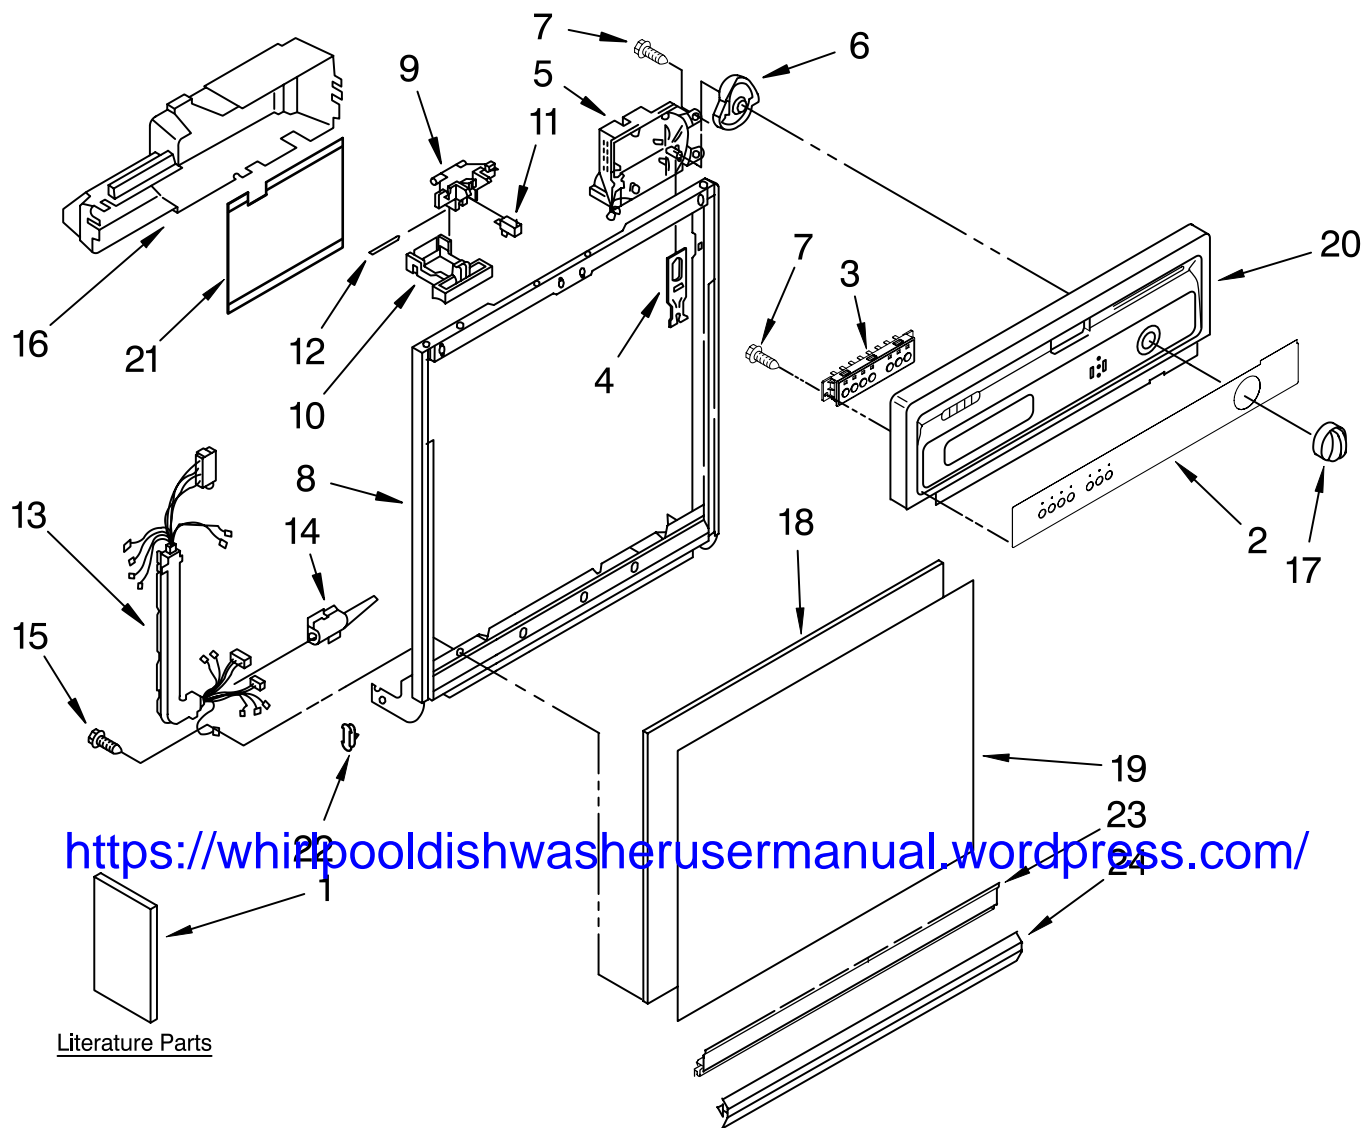

FRAME AND CONSOLE PARTS

For Models: DU895SWPU0

UNDERCOUNTER
DISHWASHER

Literature Parts

Illus. No.	Part No.	DESCRIPTION	Illus. No.	Part No.	DESCRIPTION	Illus. No.	Part No.	DESCRIPTION
1	8535436	Literature Parts Instructions, Installation	9	3380854	Bolt, Latch Lever, Latch	19	3369516	Panel, Front Almond/Black
	W10133202	Guide, Energy	10	3369457	Black		8274853	White/Biscuit
	W10039800	Guide, Use & Care	11	3369325	Switch	20		Console (Includes Item 2)
2	W10133196	Black	12	3368955	Pin, Switch		W10142886	Black
	8269367	Switch	13	8573182	Harness and Protector	21	3379671	Shield, Control Cover
	3369529	Follower, Cam	14	3376405	Elbow, Harness		3373234	Bearing, Spring
	W10039480	Timer	15	3400892	Screw	22	3374716	Channel, Retainer (Also Order Item 24)
	8271510	Cam	16	8269526	Cover, Control		3374010	Retainer, Panel
	304231	Screw,	17	8275308	Black			
	8	Door Frame	18	3368979	Spacer			
	9743028	Black						

FOR ORDERING INFORMATION REFER TO PARTS PRICE LIST

INNER DOOR PARTS

For Models: DU895SWPU0

<https://whirlpooldishwasherusermanual.wordpress.com/>

Illus. No.	Part No.	DESCRIPTION	Illus. No.	Part No.	DESCRIPTION	Illus. No.	Part No.	DESCRIPTION
1	8528310	Inner Door (Includes Items 2 & 3)	4	8519606	Actuator Assembly	9	3378138	Lid Assembly
2	3376066	Latch, Detergent Dispenser (Includes Item 3)	5	8052027	Wet Agent, Dispenser	10	8066018	Spring, Lid
3	3369061	Snap, Detergent Dispenser (Includes Item 2)	6	3369000	Draw Bar (Upper Dispenser)	11	3372028	Pin (Lid Hinge)
			7	8066017	Draw Bar (Lower Dispenser)	12	3371710	Screen, Vent
			8	3368999	Spring (Draw Bar)	13	3378134	Cap, Wet Agent
						15	3400815	Screw
						16	3371569	Cover, Drip