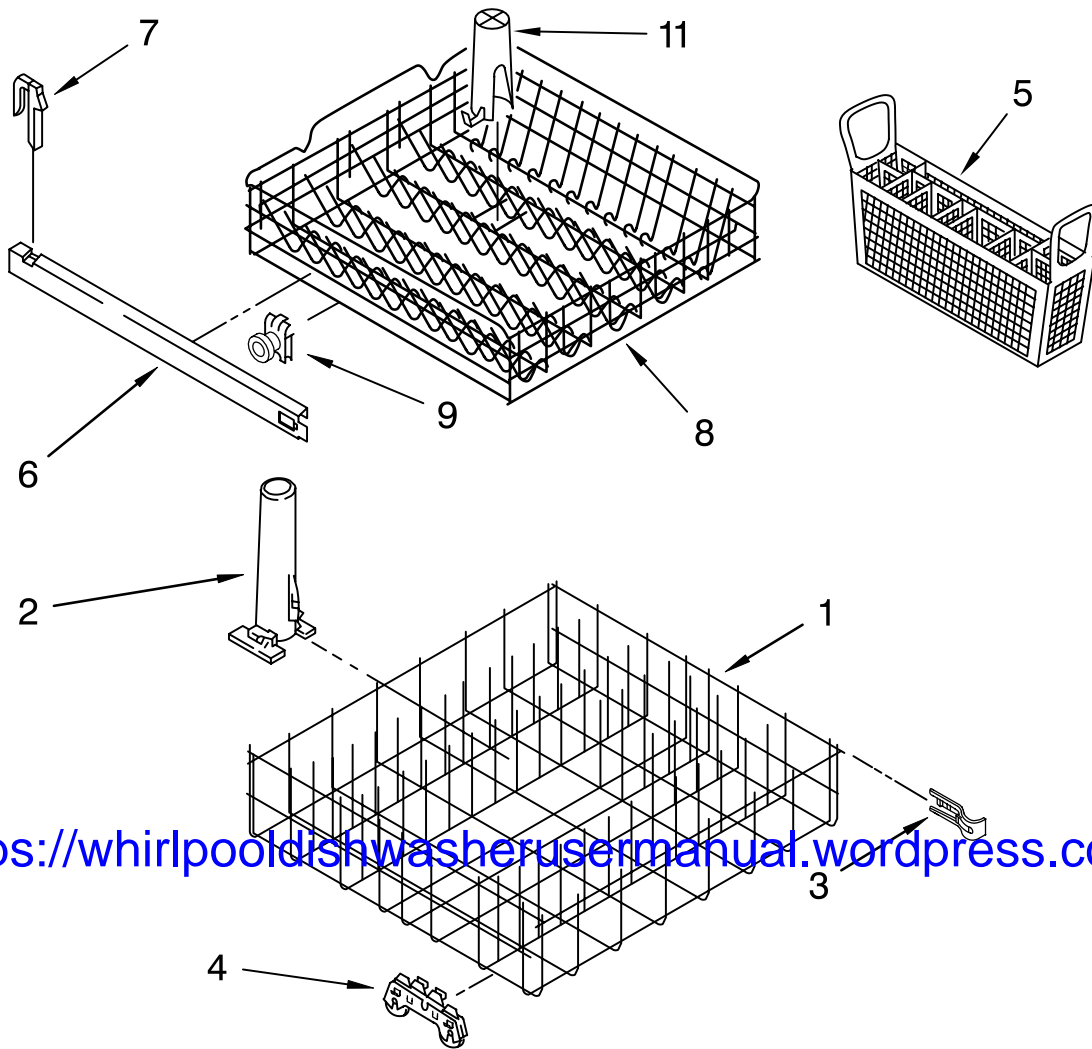

<https://whirlpooldishwasherusermanual.wordpress.com/>

FOR ORDERING INFORMATION REFER TO PARTS PRICE LIST

PUMP AND SPRAY ARM PARTS

For Models: DU895SWPU0

Illus. No.	Part No.	DESCRIPTION
1	3369037	Grommet, Pump Seal
2	3369015	Pump & Motor Assembly
For Breakdown Of Pump Parts, Refer To Pump And Motor Parts Page.		
3	3369035	Hose, Pump Inlet
4	3400959	Clamp
5	W10113908	Support, Motor
6	8535657	Grommet, Motor Support
7	3370856	Pushnut, Motor Support
8	3369038	Washer, Grommet
9	8268870	Spray Arm, Assembly Lower
10	8268883	Nut, Pump Outlet
11	3371745	Support & Bearing Assembly (Includes Items: 13, 14 & 15)
12	3369045	Seal, Split Ring
13	3369044	Washer
14	3371746	Bearing
15	3371744	Shoulder Screw
16	8520839	Collector Assembly w/Check Valve
17	8520841	Funnel
18	8520843	Seal
19	3369177	Seal
20	3369178	Ball, Check-Valve
21	371499	Clamp, Hose
22	8520842	Hose, Collector
23	3371634	Washer, Curved
24	8534039	Screw, Hi-Lo

FOR ORDERING INFORMATION REFER TO PARTS PRICE LIST

PUMP AND MOTOR PARTS

For Models: DU895SWPU0

<https://whirlpooldishwasherusermanual.wordpress.com/>

Illus. No.	Part No.	DESCRIPTION
1	3369011	Housing Assembly
2	3369031	Seal, Drain Cover
3	8563504	Diaphragm
4	3369029	Ring, Diaphragm
5	3369030	Cover, Drain Valve
6	3368921	Screw (4)
7	3369020	Seal Seat
8	3385557	Seal Head
9	3369013	Impeller & Bearing Assembly
10	3369012	Disk & Mount Assembly
11	8283457	Motor
12	3368922	Screw

FOR ORDERING INFORMATION REFER TO PARTS PRICE LIST

DISHRACK PARTS

For Models: DU895SWPU0

Illus. No.	Part No.	DESCRIPTION
1	8539225	Dishrack, Lower
2	8268825	Tower, Protector
3	3385142	Bumper, Dishrack
4	8268645	Wheel & Transport Assembly
5	8268866	Basket, Silverware
6	3385089	Track, Dishrack
7	8565920	Stop, Track
8	8539222	Dishrack, Upper
9	8268852	Wheel & Axle Assembly
11	8519550	Diffuser, Water