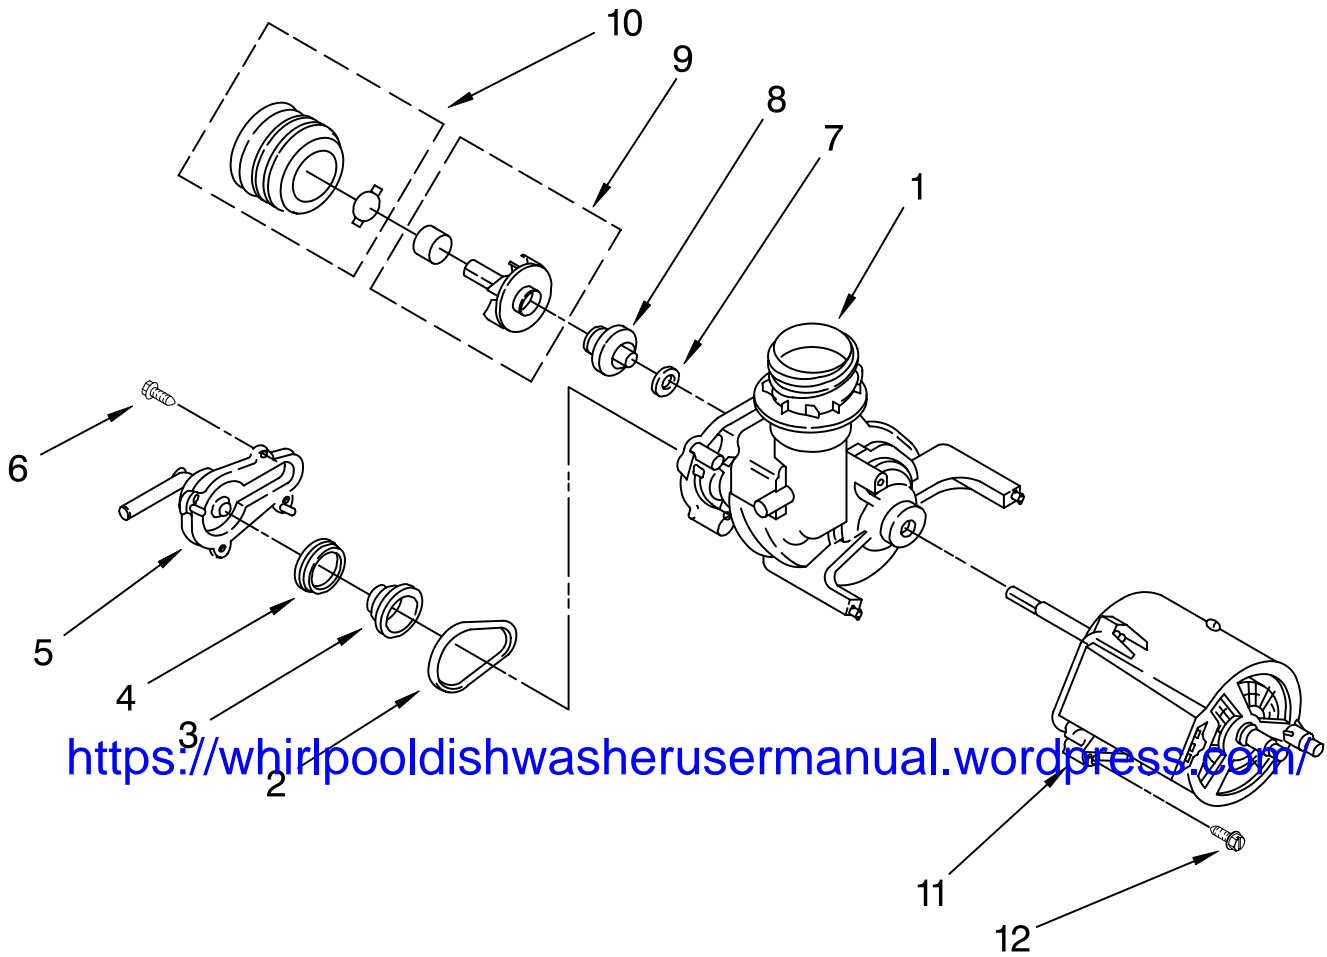

PUMP AND MOTOR PARTS

For Models: DU895SWPU0

<https://whirlpooldishwasherusermanual.wordpress.com/>

Illus. No.	Part No.	DESCRIPTION
1	3369011	Housing Assembly
2	3369031	Seal, Drain Cover
3	8563504	Diaphragm
4	3369029	Ring, Diaphragm
5	3369030	Cover, Drain Valve
6	3368921	Screw (4)
7	3369020	Seal Seat
8	3385557	Seal Head
9	3369013	Impeller & Bearing Assembly
10	3369012	Disk & Mount Assembly
11	8283457	Motor
12	3368922	Screw

FOR ORDERING INFORMATION REFER TO PARTS PRICE LIST