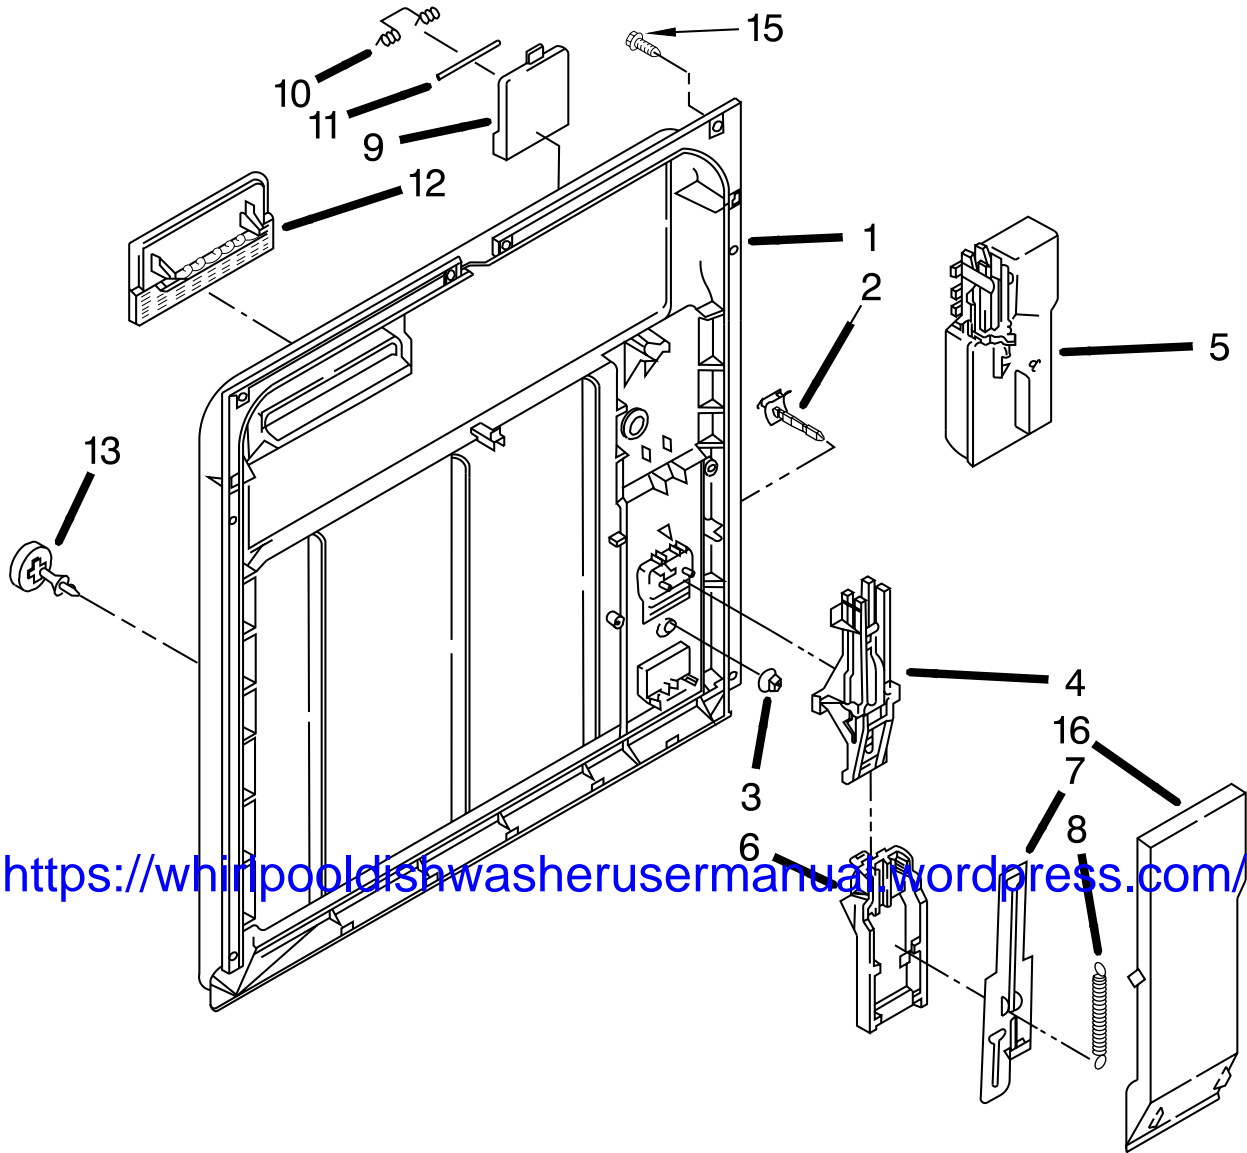

# FRAME AND CONSOLE PARTS

For Model: DU850SWPU3

(Black)

UNDERCOUNTER  
DISHWASHER

<https://whirlpooledishwasherusermanual.wordpress.com/>

Illus. No.	Part No.	DESCRIPTION	Illus. No.	Part No.	DESCRIPTION	Illus. No.	Part No.	DESCRIPTION
1		Literature Parts	6	8271510	Cam	17		Knob, Timer
	8535436	Instructions, Installation	7	304231	Screw, 8-18 x 1/2 (5)		8275308	Black
	3367007	Instructions, Installation (Supplement) (Locating Your Water Supply)	8	9743028	Door Frame Black	18	3368979	Spacer, Corrugated
	W10039850	Guide, Energy	9	3380854	Bolt, Latch	19	3369516	Black/Almond
	W10039800	Guide, Use & Care	10	3369457	Lever, Latch Black		8274853	White/Biscuit
	677967	Do-It Yourself Manual	11	3369325	Switch, (2)	20		Console (Includes Item 2)
2	W10039600	Insert, Console Black	12	3368955	Pin, Switch (2)		W10072720	Black
3	8269366	Switch, 5 Button	13	8573183	Harness and Protector	21	3379671	Shield, Control Cover
4	3369529	Follower, Cam	14	3376405	Elbow, Harness	22	3373234	Bearing, Spring (2)
5	W10039480	Timer	15	3400892	Screw,	23	3374716	Retainer, Channel
			16	8269526	Cover, Control	24	3374010	Retainer, Panel

# INNER DOOR PARTS

For Model: DU850SWPU3

(Black)

<https://whirlpooldishwasherusermanual.wordpress.com/>

Illus. No.	Part No.	DESCRIPTION	Illus. No.	Part No.	DESCRIPTION	Illus. No.	Part No.	DESCRIPTION
1	8528310	Inner Door (Includes Items 2 & 3)	4	8519606	Actuator Assembly	9	3378138	Lid Assembly
2	3376066	Latch, Detergent Dispenser (Includes Item 3)	5	8052027	Wet Agent, Dispenser	10	8066018	Spring, Lid
3	3369061	Snap, Detergent Dispenser (Includes Item 2)	6	3369000	Draw Bar (Upper Dispenser)	11	3372028	Pin (Lid Hinge)
			7	8066017	Draw Bar (Lower Dispenser)	12	3371710	Screen, Vent
			8	3368999	Spring (Draw Bar)	13	3378134	Cap, Wet Agent
						15	3400815	Screw (8)
						16	3371569	Cover, Drip