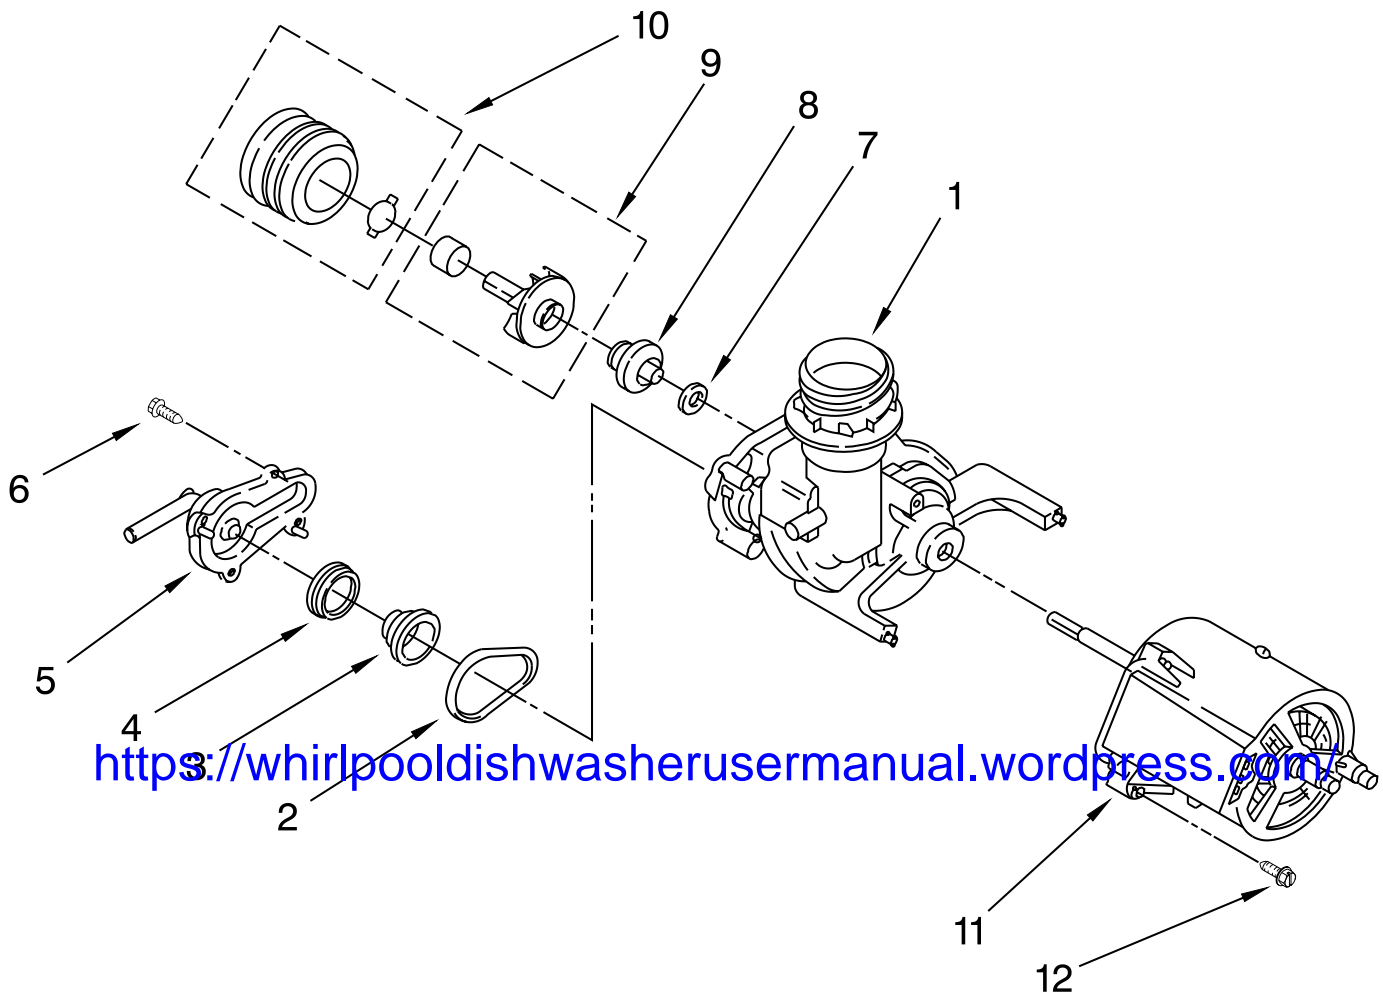

PUMP AND MOTOR PARTS

For Model: DU850SWPU3

(Black)

<https://whirlpooldishwasherusermanual.wordpress.com/>

Illus. No.	Part No.	DESCRIPTION
1	3369011	Housing Assembly
2	3369031	Seal, Drain Cover
3	3369028	Diaphragm
4	3369029	Ring, Diaphragm
5	3369030	Cover, Drain Valve
6	3368921	Screw (4)
7	3369020	Seal Seat
8	3385557	Seal Head
9	3369013	Impeller & Bearing Assembly
10	3369012	Disk & Mount Assembly
11	8283457	Motor
12	3368922	Screw (3)

FOR ORDERING INFORMATION REFER TO PARTS PRICE LIST