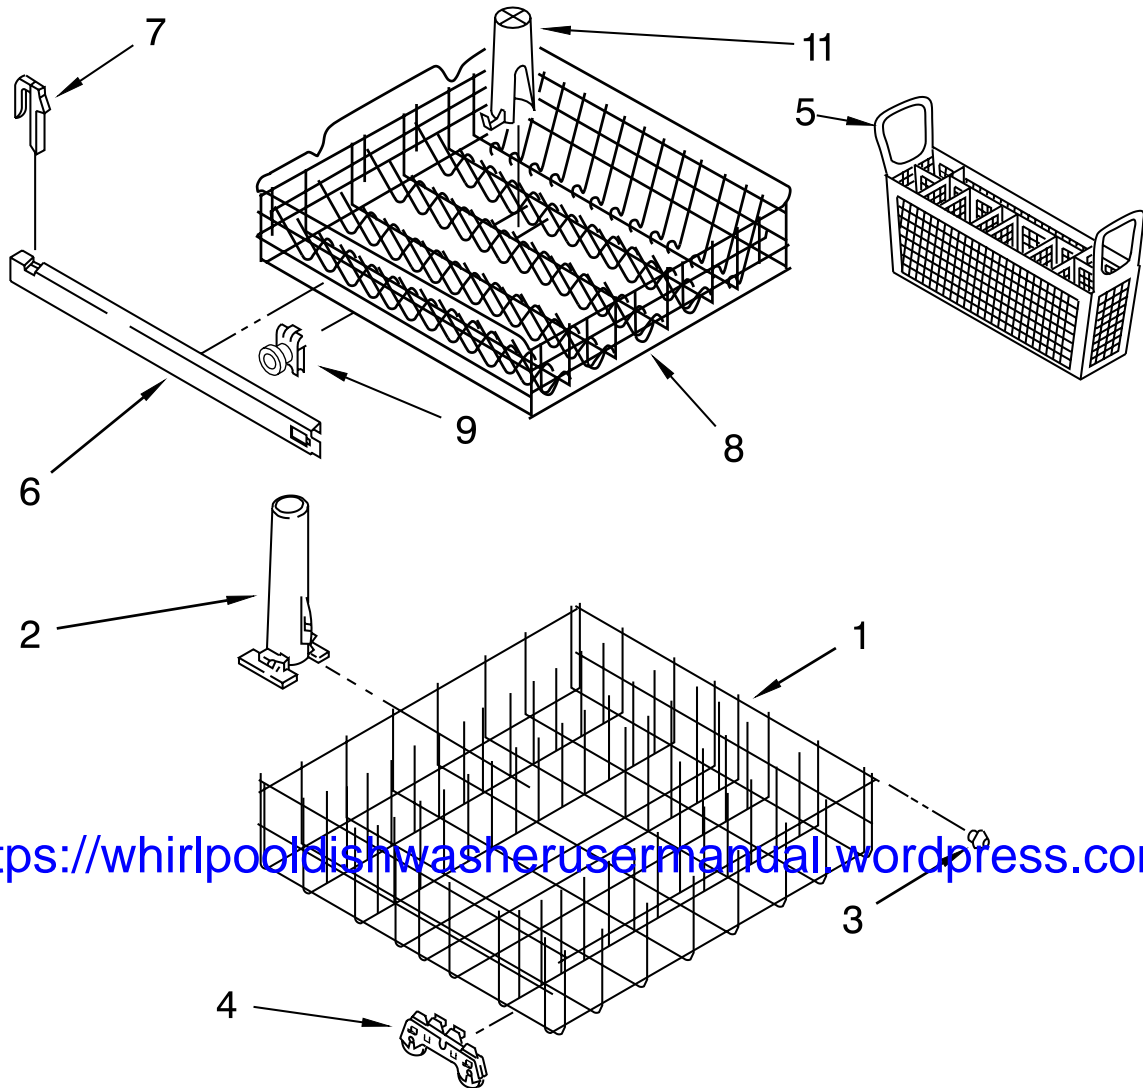

DISHRACK PARTS

For Model: DU850SWPU3

(Black)

<https://whirlpooldishwasherusermanual.wordpress.com/>

Illus. No.	Part No.	DESCRIPTION
1	8539225	Dishrack, Lower
2	8268825	Tower, Protector
3	3385142	Bumper, Dishrack (2)
4	8268645	Wheel & Transport Assembly (4)
5	8268866	Basket, Silverware
6	3385089	Track, Dishrack (2)
7	8565920	Stop, Track (4)
8	8539222	Dishrack, Upper
9	8268852	Wheel & Axle Assembly (4)
11	8519550	Diffuser, Water

FOR ORDERING INFORMATION REFER TO PARTS PRICE LIST