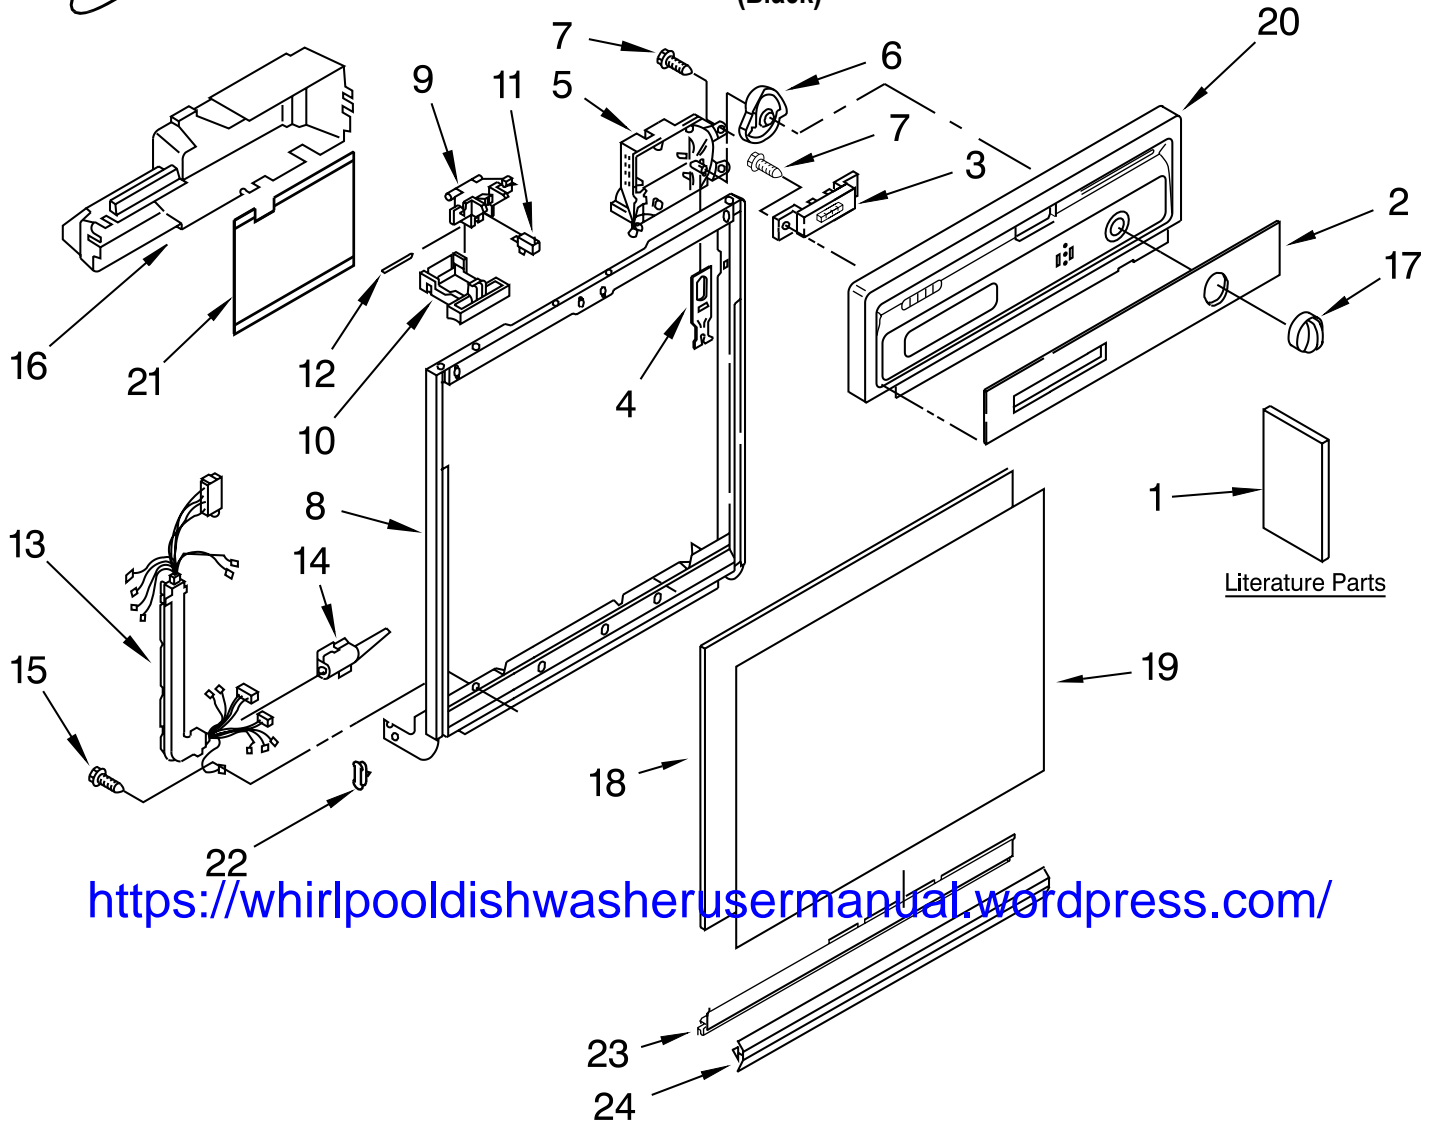

# FRAME AND CONSOLE PARTS

For Model: DU850SWPU3

(Black)

UNDERCOUNTER  
DISHWASHER

<https://whirlpooledishwasherusermanual.wordpress.com/>

Illus. No.	Part No.	DESCRIPTION	Illus. No.	Part No.	DESCRIPTION	Illus. No.	Part No.	DESCRIPTION
1		Literature Parts	6	8271510	Cam	17		Knob, Timer
	8535436	Instructions, Installation	7	304231	Screw, 8-18 x 1/2 (5)		8275308	Black
	3367007	Instructions, Installation (Supplement) (Locating Your Water Supply)	8	9743028	Door Frame Black	18	3368979	Spacer, Corrugated
	W10039850	Guide, Energy	9	3380854	Bolt, Latch	19	3369516	Black/Almond
	W10039800	Guide, Use & Care	10	3369457	Lever, Latch Black		8274853	White/Biscuit
	677967	Do-It Yourself Manual	11	3369325	Switch, (2)	20		Console (Includes Item 2)
2	W10039600	Insert, Console Black	12	3368955	Pin, Switch (2)		W10072720	Black
3	8269366	Switch, 5 Button	13	8573183	Harness and Protector	21	3379671	Shield, Control Cover
4	3369529	Follower, Cam	14	3376405	Elbow, Harness	22	3373234	Bearing, Spring (2)
5	W10039480	Timer	15	3400892	Screw,	23	3374716	Retainer, Channel
			16	8269526	Cover, Control	24	3374010	Retainer, Panel

# INNER DOOR PARTS

For Model: DU850SWPU3

(Black)

<https://whirlpooldishwasherusermanual.wordpress.com/>

Illus. No.	Part No.	DESCRIPTION	Illus. No.	Part No.	DESCRIPTION	Illus. No.	Part No.	DESCRIPTION
1	8528310	Inner Door (Includes Items 2 & 3)	4	8519606	Actuator Assembly	9	3378138	Lid Assembly
2	3376066	Latch, Detergent Dispenser (Includes Item 3)	5	8052027	Wet Agent, Dispenser	10	8066018	Spring, Lid
3	3369061	Snap, Detergent Dispenser (Includes Item 2)	6	3369000	Draw Bar (Upper Dispenser)	11	3372028	Pin (Lid Hinge)
			7	8066017	Draw Bar (Lower Dispenser)	12	3371710	Screen, Vent
			8	3368999	Spring (Draw Bar)	13	3378134	Cap, Wet Agent
						15	3400815	Screw (8)
						16	3371569	Cover, Drip