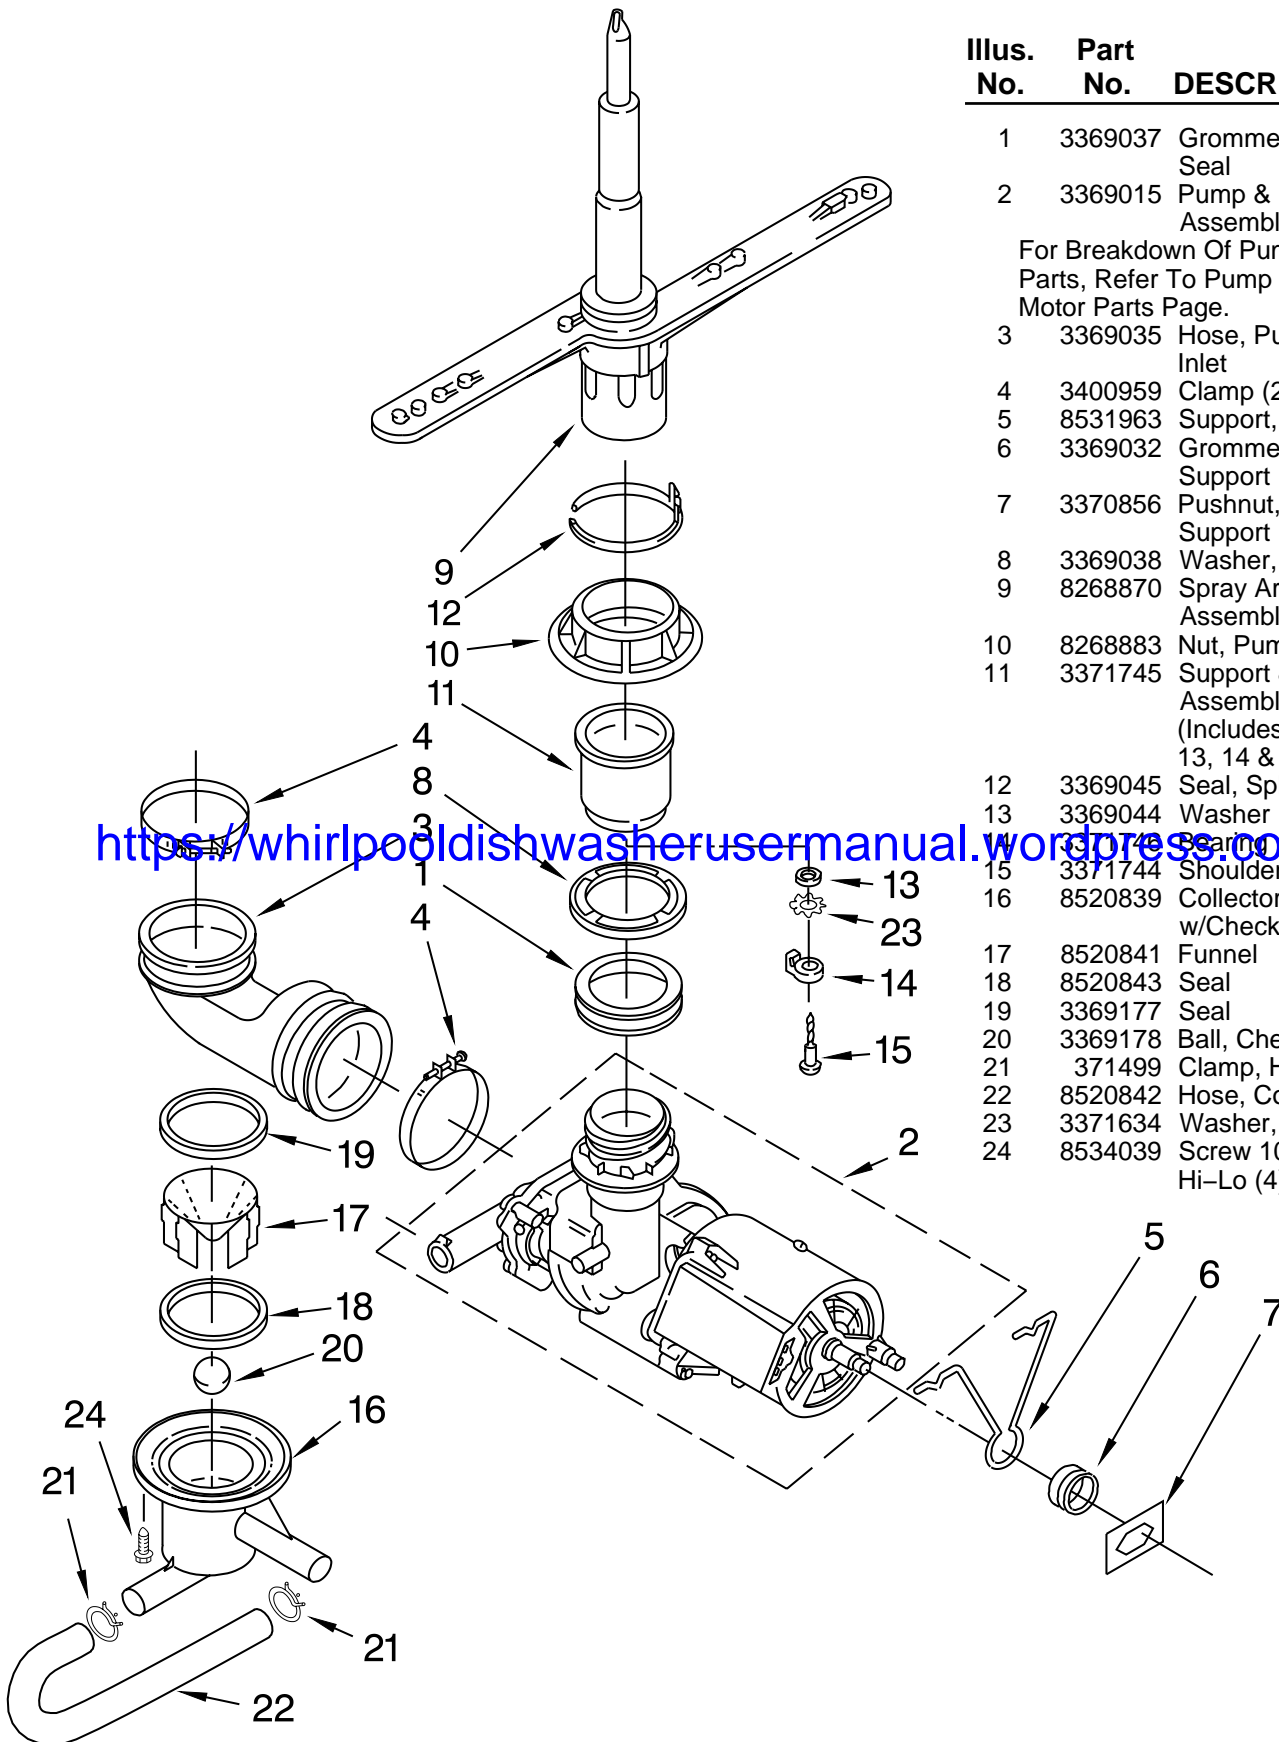

PUMP AND SPRAY ARM PARTS

For Model: DU850SWPU3

(Black)

Illus. No.	Part No.	DESCRIPTION
1	3369037	Grommet, Pump Seal
2	3369015	Pump & Motor Assembly
For Breakdown Of Pump Parts, Refer To Pump And Motor Parts Page.		
3	3369035	Hose, Pump Inlet
4	3400959	Clamp (2)
5	8531963	Support, Motor
6	3369032	Grommet, Motor Support
7	3370856	Pushnut, Motor Support
8	3369038	Washer, Grommet
9	8268870	Spray Arm, Assembly Lower
10	8268883	Nut, Pump Outlet
11	3371745	Support & Bearing Assembly (Includes Items: 13, 14 & 15)
12	3369045	Seal, Split Ring
13	3369044	Washer
14	3371744	Bearing
15	3371744	Shoulder Screw
16	8520839	Collector Assembly w/Check Valve
17	8520841	Funnel
18	8520843	Seal
19	3369177	Seal
20	3369178	Ball, Check-Valve
21	371499	Clamp, Hose
22	8520842	Hose, Collector
23	3371634	Washer, Curved
24	8534039	Screw 10-16, Hi-Lo (4)

FOR ORDERING INFORMATION REFER TO PARTS PRICE LIST