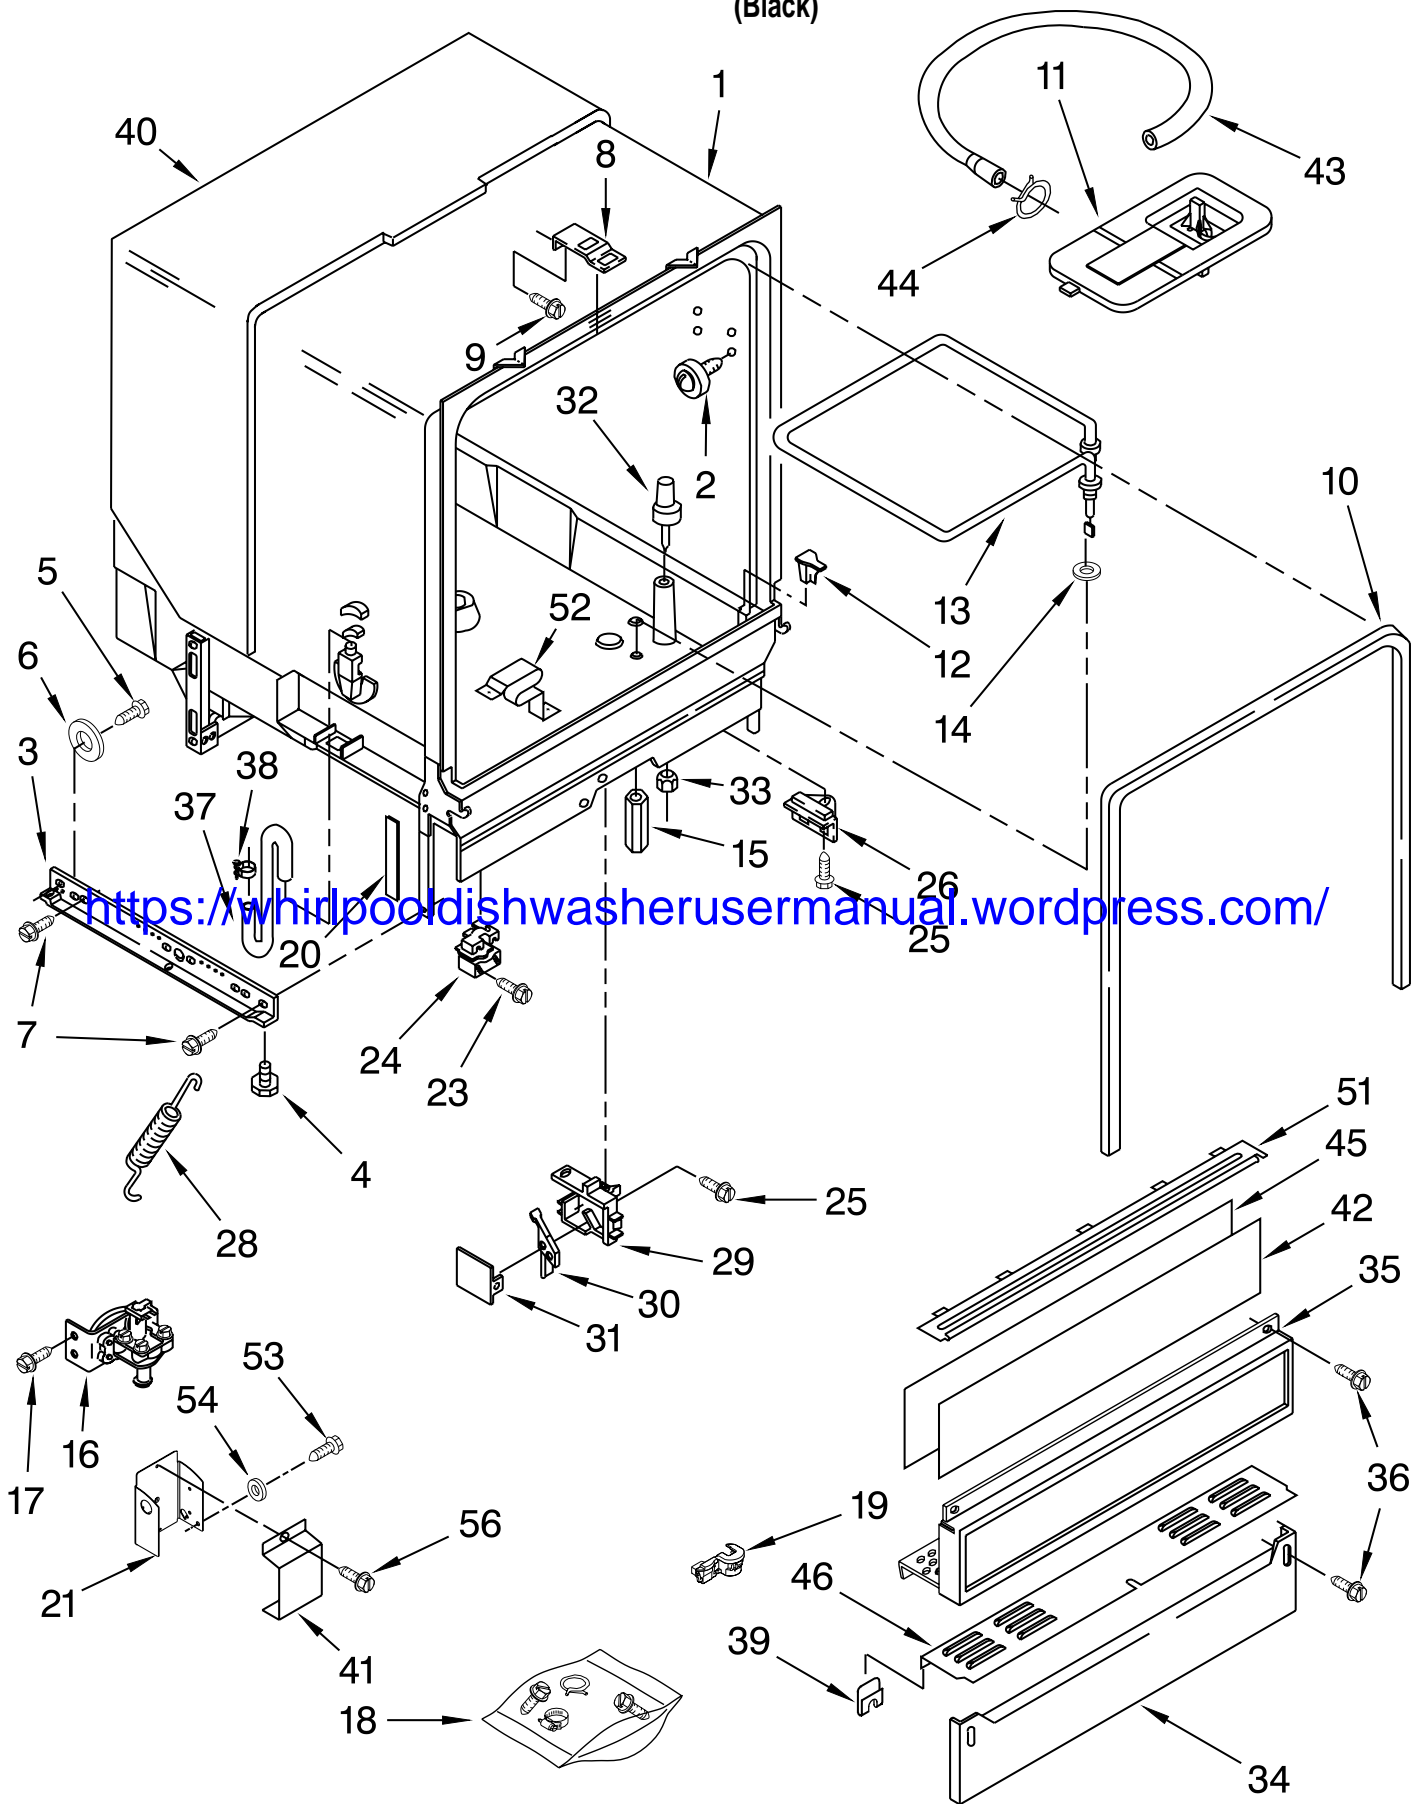

TUB ASSEMBLY PARTS

For Model: DU850SWPU3

(Black)

<https://whirlpooldishwasherusermanual.wordpress.com/>

FOR ORDERING INFORMATION REFER TO PARTS PRICE LIST

TUB ASSEMBLY PARTS

For Model: DU850SWPU3

(Black)

Illus. No.	Part No.	DESCRIPTION	Illus. No.	Part No.	DESCRIPTION	Illus. No.	Part No.	DESCRIPTION
1	8533815	Tub and Support Assembly	19	8573061	Strain Relief	37	3369414	Hose, Inlet
2	8528831	Tub, Wheel Assembly (8)	20	8052018	Pad, Friction	38	301958	Clamp
3	3368933	Runner (2)	21	8573951	Terminal Box	39	3378123	Clip, Grounding
4	3374849	Leveler (2)	23	3370225	Screw	40	8573243	Sound Shield
5	3370389	Screw, Shoulder (2)	24	3369063	Relay	41	300068	Cover Assembly, Terminal Box
6	302819	Wheel (2)	25	304231	Screw	43	3374077	Drain Hose
7	343641	Screw, 10-16 x 1/2 (4)	26	3368928	Fuse, Thermal	42		Panel, Front (Access Panel)
8	3378149	Plate, Latch	28	3373228	Spring, Door (2)		3369527	Black/Almond
9	3374720	Screw	29	8318218	Housing, Float Switch		3385409	White/Biscuit
10	3376927	Gasket	30	3369067	Switch, Float	44	356138	Hose Clamp
11	3369322	Grate	31	8318219	Cover, Switch Housing	45	3369526	Spacer, Corrugated
12	8528862	Deflector (2)	32	8519552	Float	46	3374728	Extension & Clip Assembly
13	8519827	Heater	33	717488	Nut	51		Retainer, Access
14	717273	Washer, Rubber (2)	34	3368942	Panel, Toe Black		3372412	Black
15	8268548	Nut (2) (Heater Terminal)	35		Panel, Access (Includes Item 39)	52	3379740	Support, Heater (3)
16	8283345	Water Valve		3369193	Black	53	3400014	Screw
17	304392	Screw, 8-18 x 1/2	36	302868	Screw, 8-18 x 1/2 (4)	54	3378128	Washer
18	3369816	Miscellaneous Parts Bag (Includes 2 Screws & Washer Clamps)				56	3369138	Screw, 8-18

<https://whirlpooldishwasherusermanual.wordpress.com/>