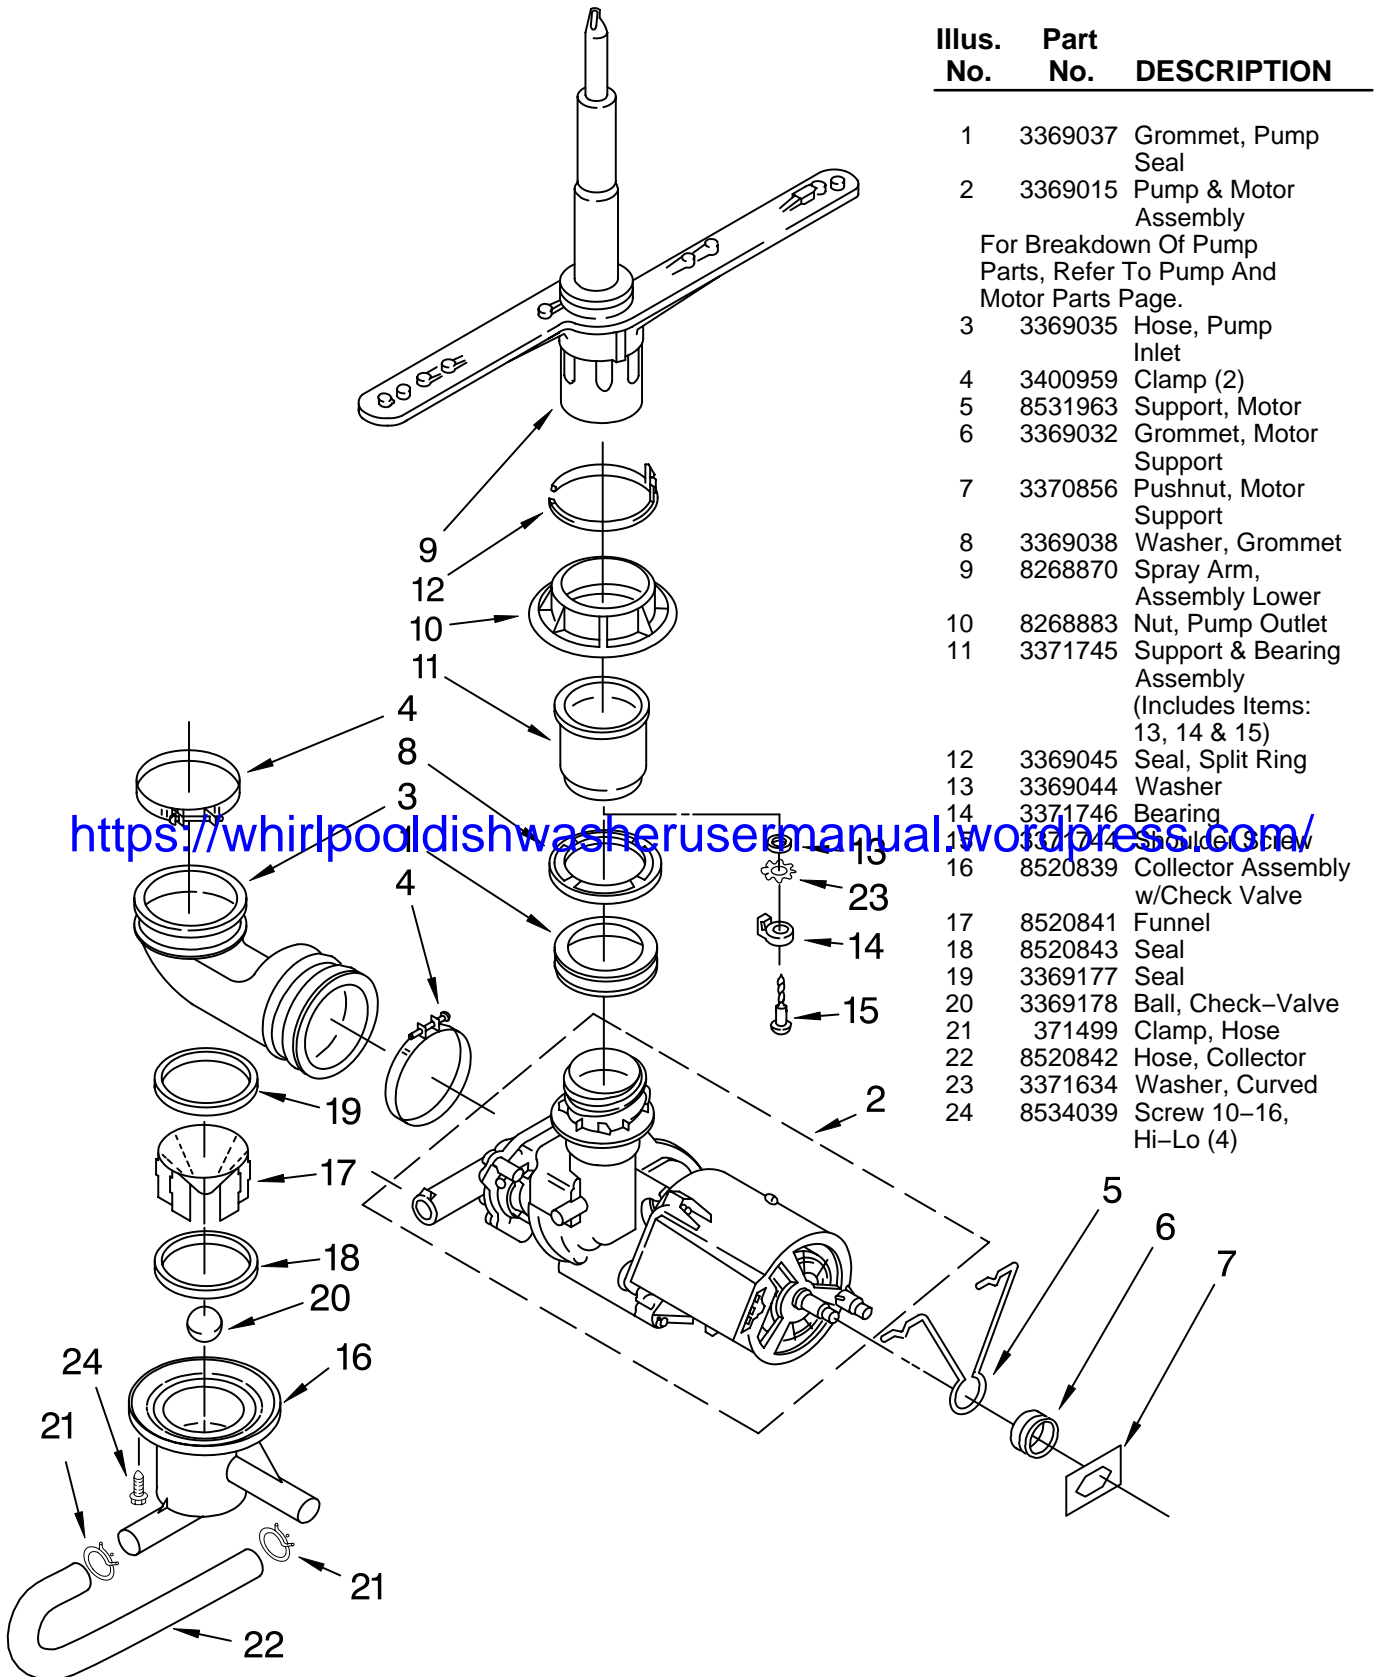

PUMP AND SPRAY ARM PARTS

For Model: DU850SWPU2
(Black)

Illus. No.	Part No.	DESCRIPTION
1	3369037	Grommet, Pump Seal
2	3369015	Pump & Motor Assembly
For Breakdown Of Pump Parts, Refer To Pump And Motor Parts Page.		
3	3369035	Hose, Pump Inlet
4	3400959	Clamp (2)
5	8531963	Support, Motor
6	3369032	Grommet, Motor Support
7	3370856	Pushnut, Motor Support
8	3369038	Washer, Grommet
9	8268870	Spray Arm, Assembly Lower
10	8268883	Nut, Pump Outlet
11	3371745	Support & Bearing Assembly (Includes Items: 13, 14 & 15)
12	3369045	Seal, Split Ring
13	3369044	Washer
14	3371746	Bearing
15	3371744	Shoulder Screw
16	8520839	Collector Assembly w/Check Valve
17	8520841	Funnel
18	8520843	Seal
19	3369177	Seal
20	3369178	Ball, Check-Valve
21	371499	Clamp, Hose
22	8520842	Hose, Collector
23	3371634	Washer, Curved
24	8534039	Screw 10-16, Hi-Lo (4)

FOR ORDERING INFORMATION REFER TO PARTS PRICE LIST