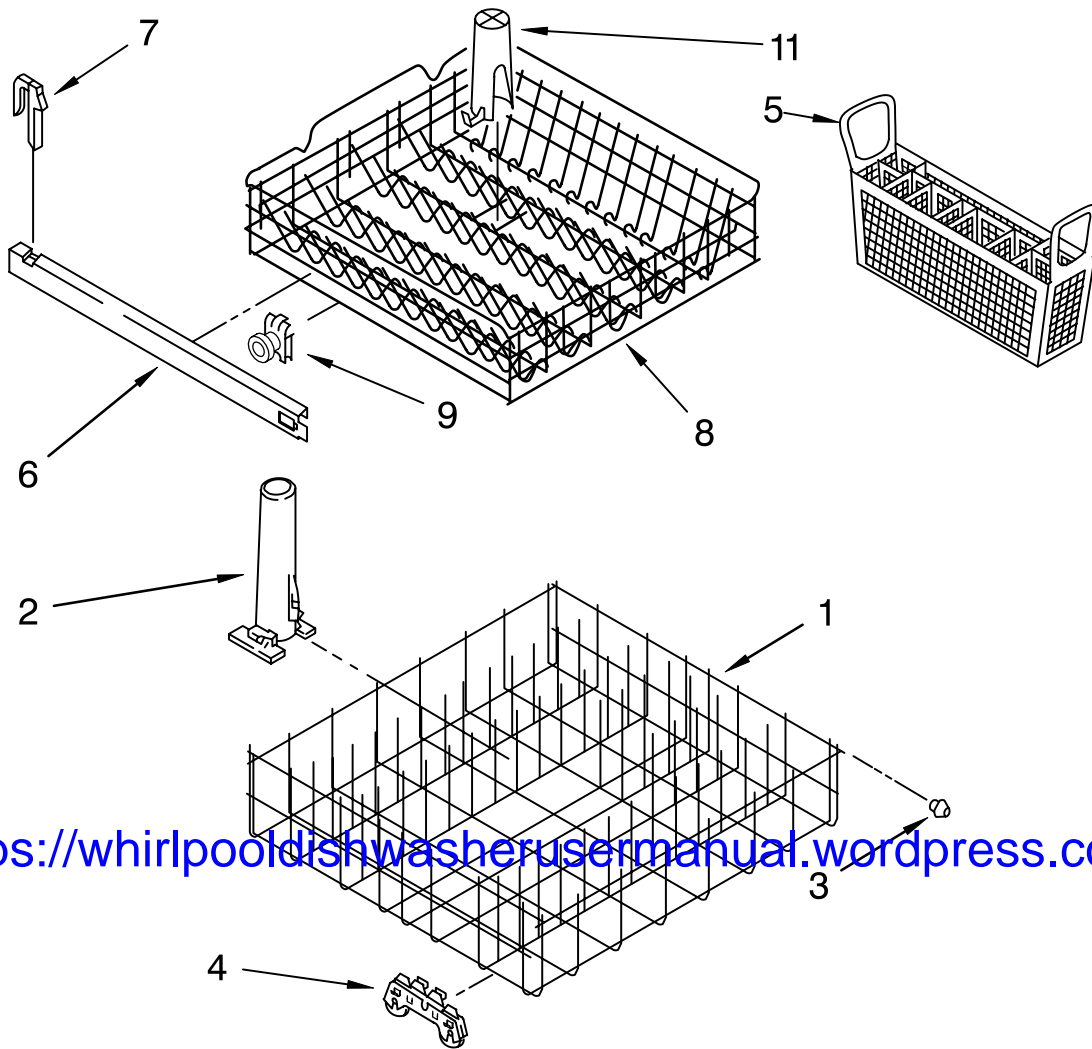

DISHRACK PARTS

For Model: DU850SWPU2
(Black)

<https://whirlpooldishwasherusermanual.wordpress.com/>

Illus. No.	Part No.	DESCRIPTION
1	8539225	Dishrack, Lower
2	8268825	Tower, Protector
3	3385142	Bumper, Dishrack (2)
4	8268645	Wheel & Transport Assembly (4)
5	8268866	Basket, Silverware
6	3385089	Track, Dishrack (2)
7	8565920	Stop, Track (4)
8	8539222	Dishrack, Upper
9	8268852	Wheel & Axle Assembly (4)
11	8519550	Diffuser, Water

FOR ORDERING INFORMATION REFER TO PARTS PRICE LIST