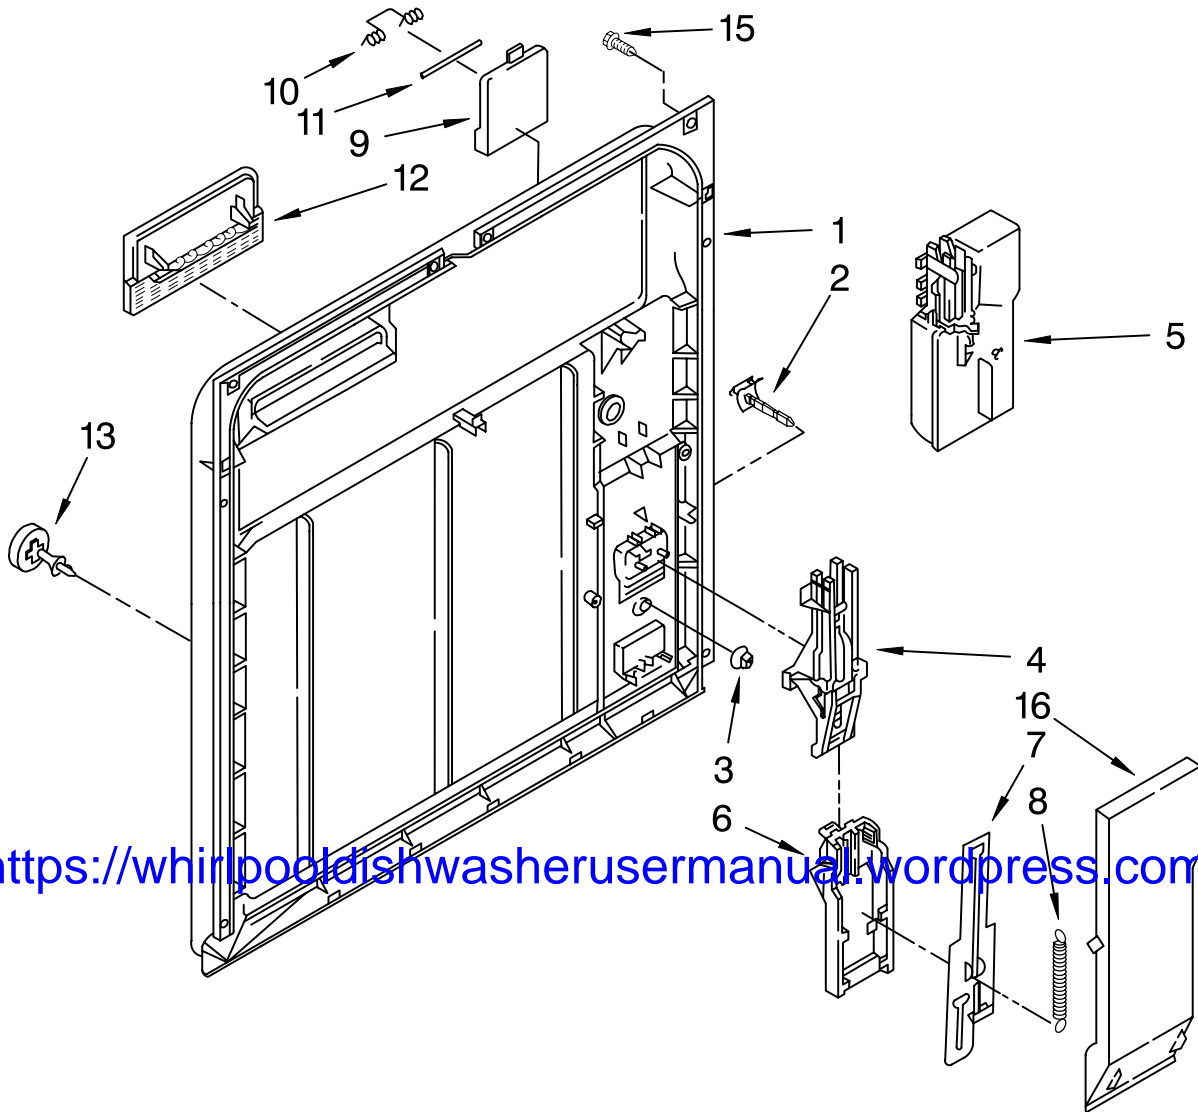

# FRAME AND CONSOLE PARTS

For Model: DU850SWPU2  
(Black)

UNDERCOUNTER  
DISHWASHER

<https://whirlpooldishwasherusermanual.wordpress.com/>

Illus. No.	Part No.	DESCRIPTION	Illus. No.	Part No.	DESCRIPTION	Illus. No.	Part No.	DESCRIPTION
1		Literature Parts	6	8271510	Cam	16	8269526	Cover, Control
	8535436	Instructions, Installation	7	304231	Screw, 8-18 x 1/2 (5)	17		Knob, Timer
	3367007	Instructions, Installation (Supplement) (Locating Your Water Supply)	8		Door Frame		8275308	Black
	8535639	Guide, Energy		9743028	Black	18	3368979	Spacer, Corrugated
	8575989	Guide, Use & Care	9	3380854	Bolt, Latch	19		Panel, Front
	3385497	Diagram, Wiring	10		Lever, Latch		3369516	Black/Almond
	677967	Do-It Yourself Manual		3369457	Black	20	8274853	White/Biscuit
2		Insert, Console	11	3369325	Switch, (2)			Console (Includes Item 2)
	8535383	Black	12	3368955	Pin, Switch (2)		8575347	Black
3	8269366	Switch, 5 Button	13	8573183	Harness and Protector	21	3379671	Shield, Control Cover
4	3369529	Follower, Cam	14	3376405	Elbow, Harness	22	3373234	Bearing, Spring (2)
5	8535368	Timer	15	3400892	Screw,	23	3374716	Retainer, Channel
						24	3374010	Retainer, Panel

# INNER DOOR PARTS

For Model: DU850SWPU2  
(Black)

<https://whirlpooldishwasherusermanual.wordpress.com/>

Illus. No.	Part No.	DESCRIPTION	Illus. No.	Part No.	DESCRIPTION	Illus. No.	Part No.	DESCRIPTION
1	8528310	Inner Door (Includes Items 2 & 3)	5	8052027	Wet Agent, Dispenser	8	3368999	Spring (Draw Bar)
2	3376066	Latch, Detergent Dispenser (Includes Item 3)	6	3369000	Draw Bar (Upper Dispenser)	9	3385001	Lid Assembly
3	3369061	Snap, Detergent Dispenser (Includes Item 2)	7	8066017	Draw Bar (Lower Dispenser)	10	8066018	Spring, Lid
4	8519606	Actuator Assembly				11	3372028	Pin (Lid Hinge)
						12	3371710	Screen, Vent
						13	3378134	Cap, Wet Agent
						15	3400815	Screw (8)
						16	3371569	Cover, Drip