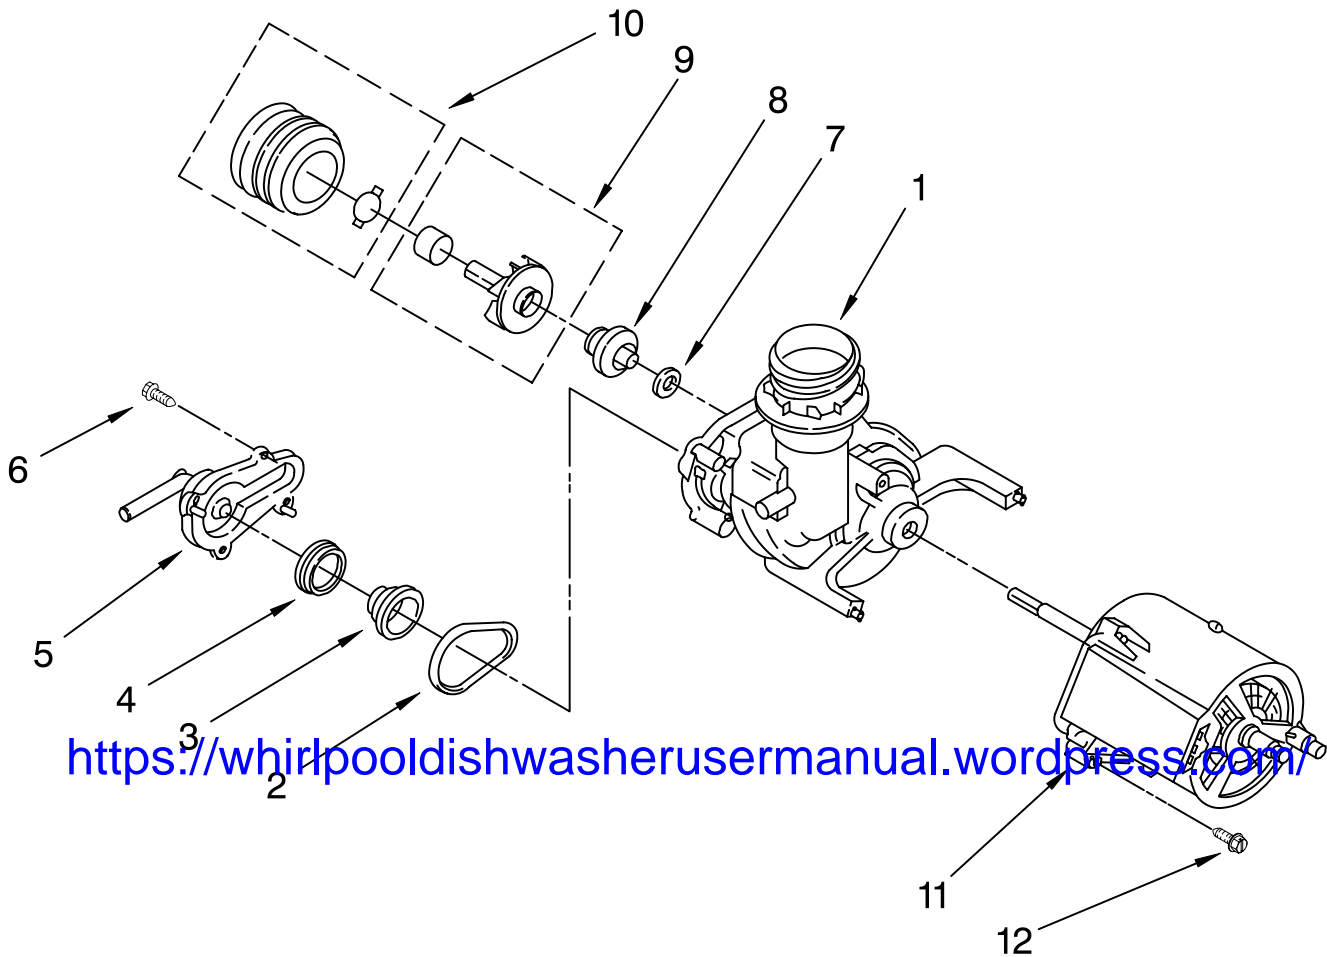

PUMP AND MOTOR PARTS

For Model: DU850SWPU2
(Black)

<https://whirlpooldishwasherusermanual.wordpress.com/>

Illus. No.	Part No.	DESCRIPTION
1	3369011	Housing Assembly
2	3369031	Seal, Drain Cover
3	3369028	Diaphragm
4	3369029	Ring, Diaphragm
5	3369030	Cover, Drain Valve
6	3368921	Screw (4)
7	3369020	Seal Seat
8	3385557	Seal Head
9	3369013	Impeller & Bearing Assembly
10	3369012	Disk & Mount Assembly
11	8283457	Motor
12	3368922	Screw (3)

FOR ORDERING INFORMATION REFER TO PARTS PRICE LIST