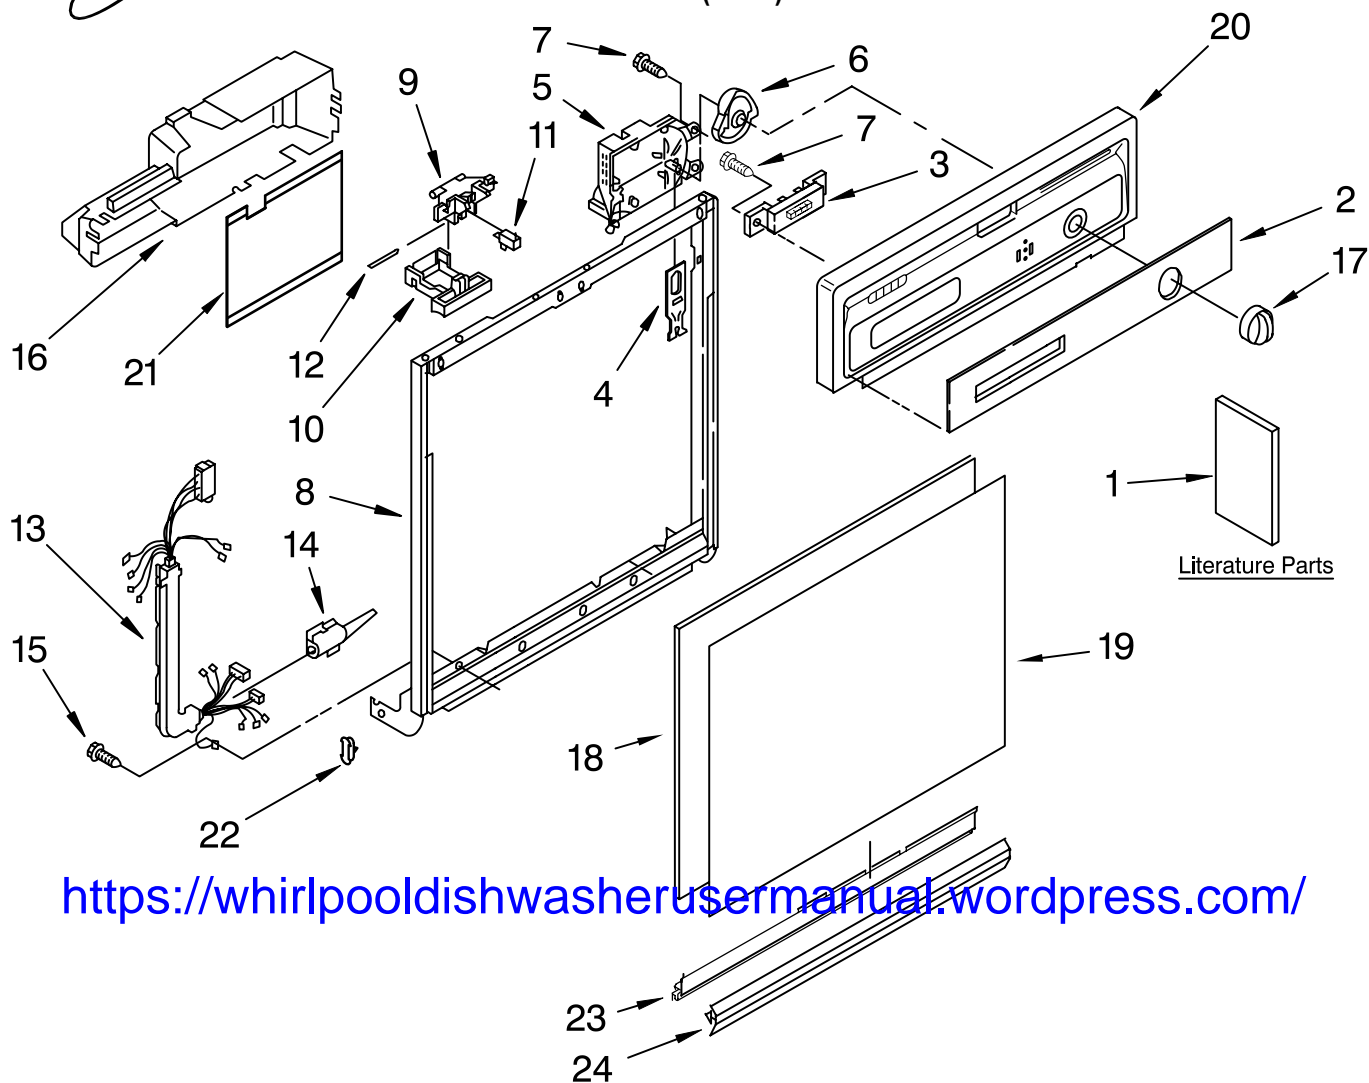

# FRAME AND CONSOLE PARTS

For Model: DU850SWPU2  
(Black)

UNDERCOUNTER  
DISHWASHER

<https://whirlpooldishwasherusermanual.wordpress.com/>

Illus. No.	Part No.	DESCRIPTION	Illus. No.	Part No.	DESCRIPTION	Illus. No.	Part No.	DESCRIPTION
1		Literature Parts	6	8271510	Cam	16	8269526	Cover, Control
	8535436	Instructions, Installation	7	304231	Screw, 8-18 x 1/2 (5)	17		Knob, Timer
	3367007	Instructions, Installation (Supplement) (Locating Your Water Supply)	8		Door Frame		8275308	Black
	8535639	Guide, Energy		9743028	Black	18	3368979	Spacer, Corrugated
	8575989	Guide, Use & Care	9	3380854	Bolt, Latch	19		Panel, Front
	3385497	Diagram, Wiring	10		Lever, Latch		3369516	Black/Almond
	677967	Do-It Yourself Manual		3369457	Black	20	8274853	White/Biscuit
2		Insert, Console	11	3369325	Switch, (2)			Console (Includes Item 2)
	8535383	Black	12	3368955	Pin, Switch (2)		8575347	Black
3	8269366	Switch, 5 Button	13	8573183	Harness and Protector	21	3379671	Shield, Control Cover
4	3369529	Follower, Cam	14	3376405	Elbow, Harness	22	3373234	Bearing, Spring (2)
5	8535368	Timer	15	3400892	Screw,	23	3374716	Retainer, Channel
						24	3374010	Retainer, Panel

# INNER DOOR PARTS

For Model: DU850SWPU2  
(Black)

<https://whirlpooldishwasherusermanual.wordpress.com/>

Illus. No.	Part No.	DESCRIPTION	Illus. No.	Part No.	DESCRIPTION	Illus. No.	Part No.	DESCRIPTION
1	8528310	Inner Door (Includes Items 2 & 3)	5	8052027	Wet Agent, Dispenser	8	3368999	Spring (Draw Bar)
2	3376066	Latch, Detergent Dispenser (Includes Item 3)	6	3369000	Draw Bar (Upper Dispenser)	9	3385001	Lid Assembly
3	3369061	Snap, Detergent Dispenser (Includes Item 2)	7	8066017	Draw Bar (Lower Dispenser)	10	8066018	Spring, Lid
4	8519606	Actuator Assembly				11	3372028	Pin (Lid Hinge)
						12	3371710	Screen, Vent
						13	3378134	Cap, Wet Agent
						15	3400815	Screw (8)
						16	3371569	Cover, Drip