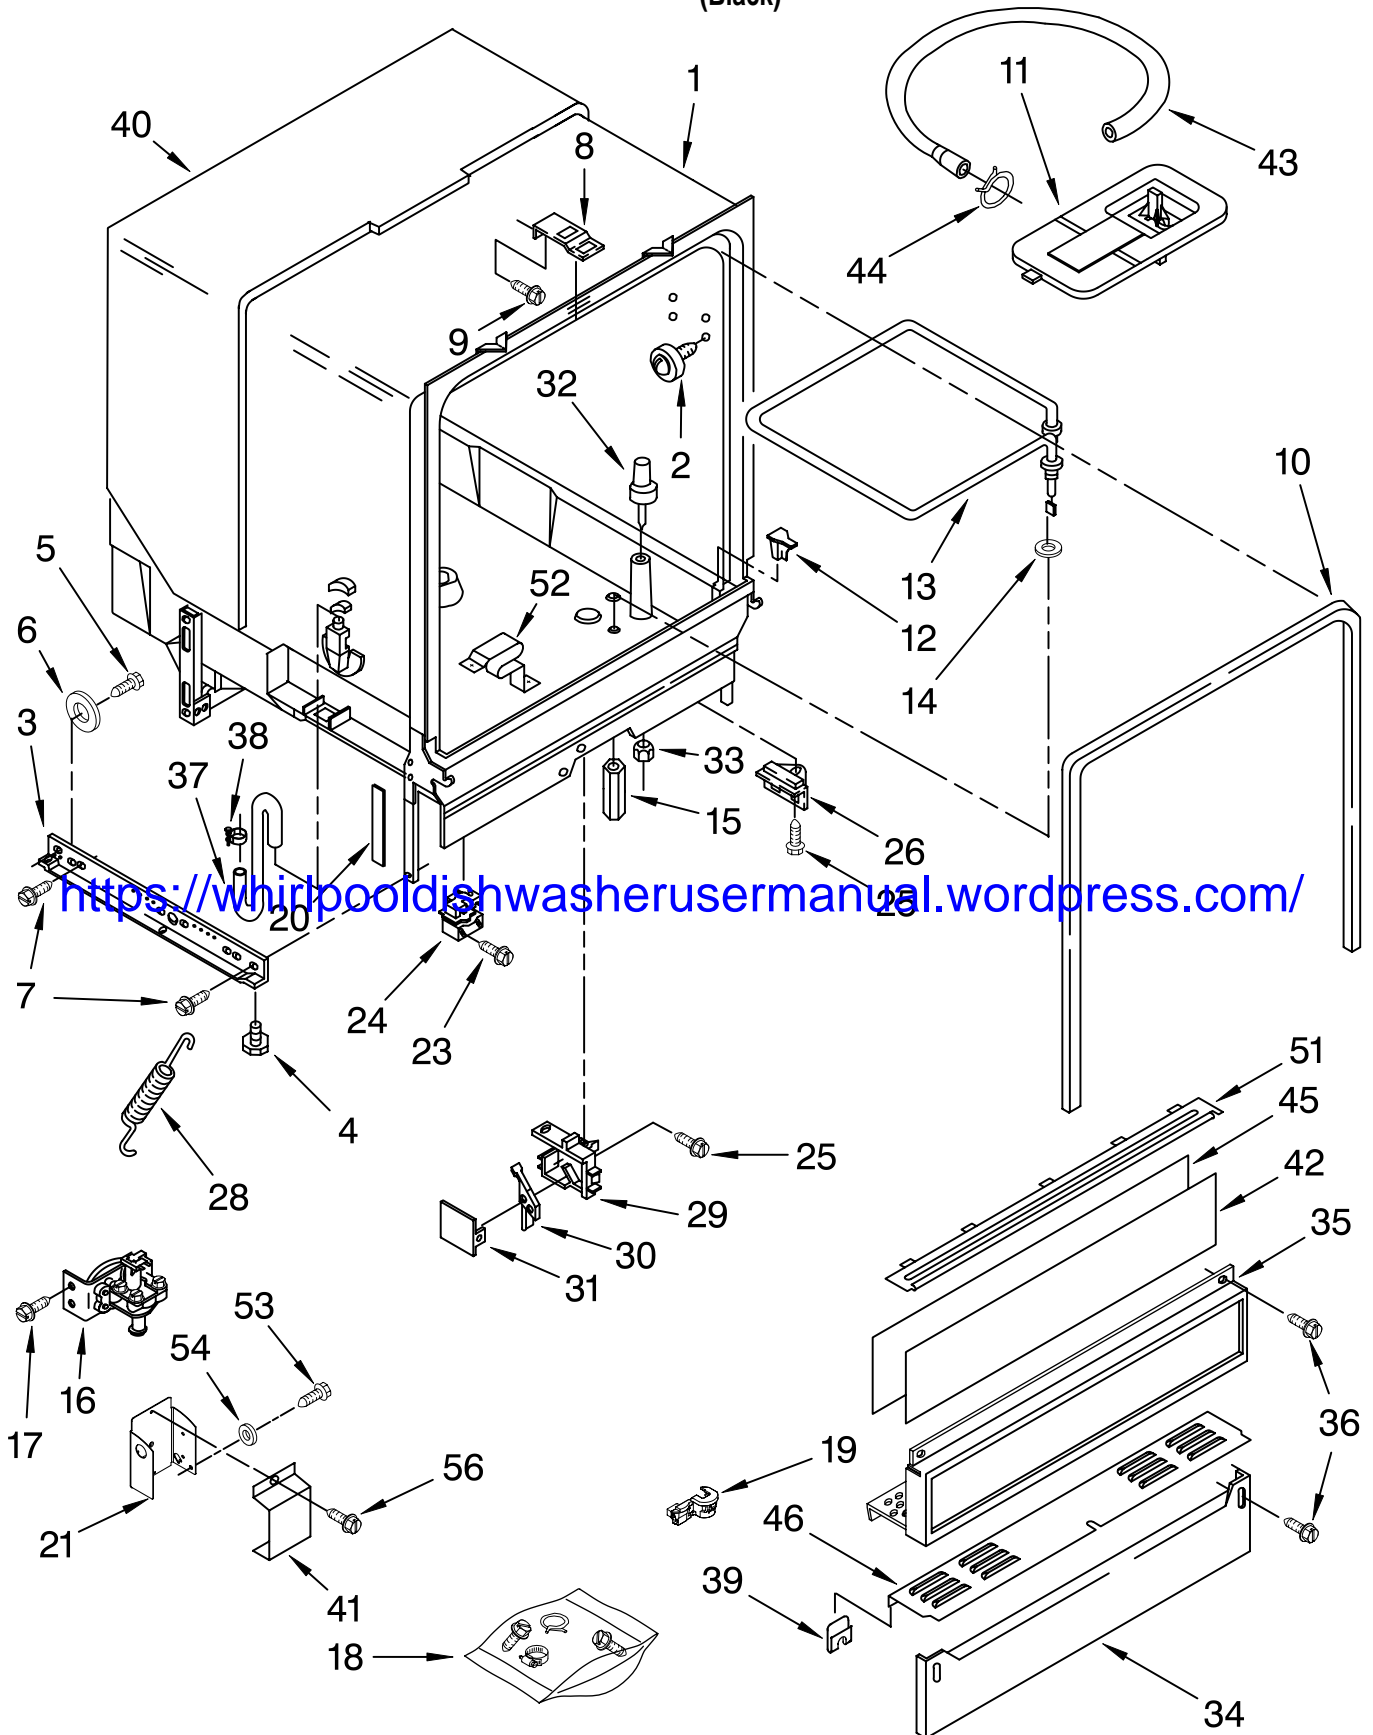

TUB ASSEMBLY PARTS

For Model: DU850SWPU2
(Black)

<https://whirlpooldishwasherusermanual.wordpress.com/>

FOR ORDERING INFORMATION REFER TO PARTS PRICE LIST

TUB ASSEMBLY PARTS

For Model: DU850SWPU2
(Black)

Illus. No.	Part No.	DESCRIPTION	Illus. No.	Part No.	DESCRIPTION	Illus. No.	Part No.	DESCRIPTION
1	8533815	Tub and Support Assembly	19	8573061	Strain Relief	37	3369414	Hose, Inlet
2	8528831	Tub, Wheel Assembly (8)	20	8052018	Pad, Friction	38	301958	Clamp
3	3368933	Runner (2)	21	8573951	Terminal Box	39	3378123	Clip, Grounding
4	3374849	Leveler (2)	23	3370225	Screw	40	8531031	Sound Shield
5	3370389	Screw, Shoulder (2)	24	3369063	Relay	41	300068	Cover Assembly, Terminal Box
6	302819	Wheel (2)	25	304231	Screw	43	3374077	Drain Hose
7	343641	Screw, 10-16 x 1/2 (4)	26	3368928	Fuse, Thermal	42		Panel, Front (Access Panel)
8	3378149	Plate, Latch	28	3373228	Spring, Door (2)		3369527	Black/Almond
9	3374720	Screw	29	8318218	Housing, Float Switch		3385409	White/Biscuit
10	3376927	Gasket	30	3369067	Switch, Float	44	356138	Hose Clamp
11	3369322	Grate	31	8318219	Cover, Switch Housing	45	3369526	Spacer, Corrugated
12	8528862	Deflector (2)	32	8519552	Float	46	3374728	Extension & Clip Assembly
13	8519827	Heater	33	717488	Nut	51		Retainer, Access
14	717273	Washer, Rubber (2)	34	3368942	Black Panel, Toe		3372412	Black
15	8268548	Nut (2) (Heater Terminal)	35		Panel, Access (Includes Item 39)	52	3379740	Support, Heater (3)
16	8283345	Water Valve		3369193	Black	53	3400014	Screw
17	304392	Screw, 8-18 x 1/2	36	302868	Screw, 8-18 x 1/2 (4)	54	3378128	Washer
18	3369816	Miscellaneous Parts Bag (Includes 2 Screws & 2 Hose Clamps)				56	3369138	Screw, 8-18

<https://whirlpooldishwasherusermanual.wordpress.com/>

FOR ORDERING INFORMATION REFER TO PARTS PRICE LIST