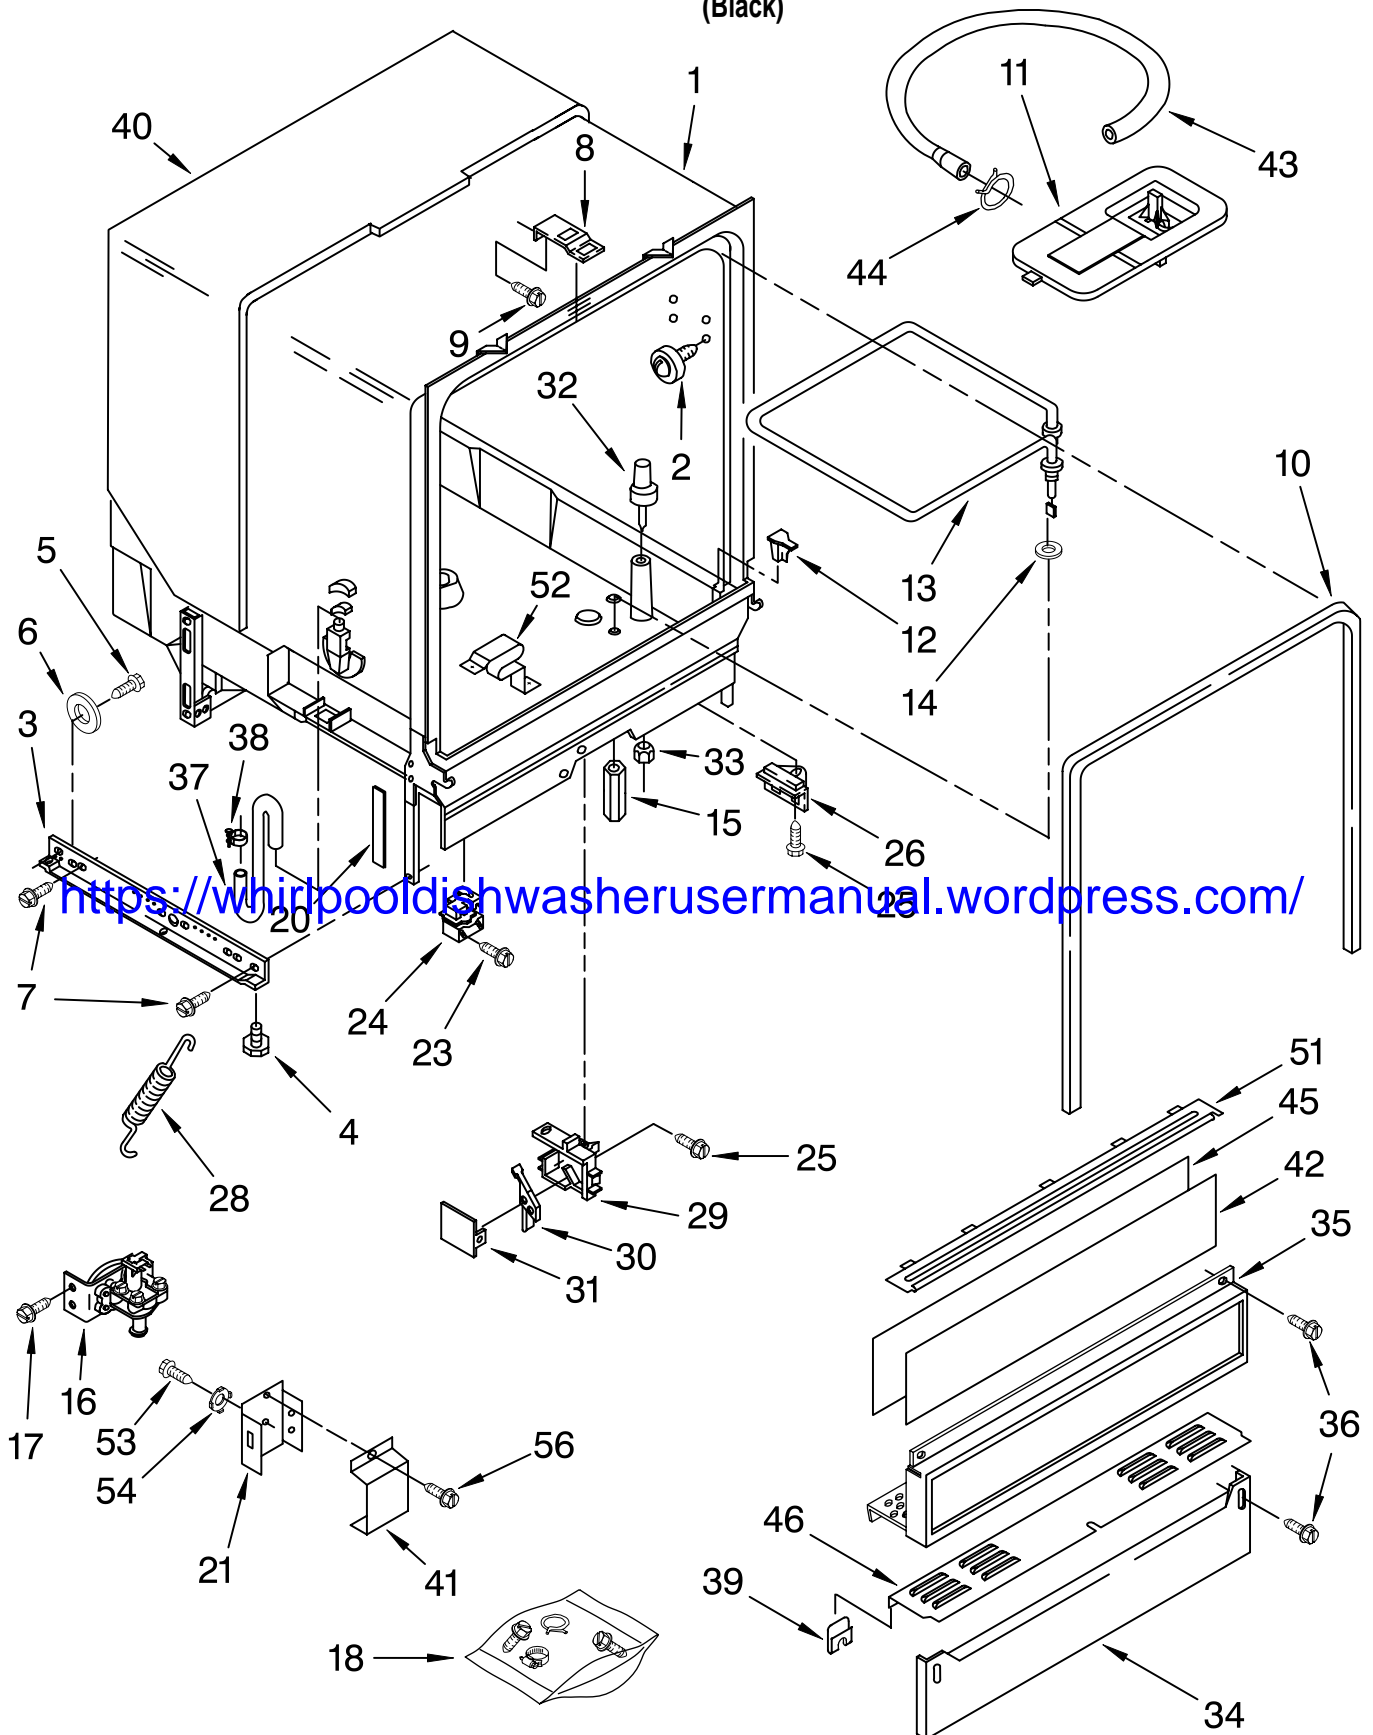

TUB ASSEMBLY PARTS

For Models: DU850SWPU0
(Black)

<https://whirlpooldishwasherusermanual.wordpress.com/>

FOR ORDERING INFORMATION REFER TO PARTS PRICE LIST

TUB ASSEMBLY PARTS

For Models: DU850SWPU0

(Black)

Illus. No.	Part No.	DESCRIPTION	Illus. No.	Part No.	DESCRIPTION	Illus. No.	Part No.	DESCRIPTION
1	8533815	Tub and Support Assembly	16	8283345	Water Valve	35		Panel, Access (Includes Item 39)
2	8528831	Tub, Wheel Assembly (8)	17	304392	Screw, 8-18 x 1/2		3369193	Black
3	3368933	Runner (2)	18	3369816	Miscellaneous Parts Bag (Includes 2 Screws & 2 Hose Clamps)	36	302868	Screw, 8-18 x 1/2 (4)
4	3374849	Leveler (2)				37	3369414	Hose, Inlet
5	3370389	Screw, Shoulder (2)	20	8052018	Pad, Friction	38	301958	Clamp
6	302819	Wheel (2)	21	8529303	Terminal Box	39	3378123	Clip, Grounding
7	343641	Screw, 10-16 x 1/2 (4)	23	3370225	Screw	40	8531031	Sound Shield
8	3378149	Plate, Latch	24	3369063	Relay	41	300068	Cover Assembly, Terminal Box
9	3374720	Screw	25	304231	Screw	43	3374077	Drain Hose
10	3376927	Gasket	26	3368928	Fuse, Thermal	42		Panel, Front (Access Panel)
11	3369322	Grate	28	3373228	Spring, Door (2)		3369527	Black/Almond
12	8528862	Deflector (2)	29	8318218	Housing, Float Switch		3385409	White/Biscuit
13	8519827	Heater	30	3369067	Switch, Float	44	356138	Hose Clamp
14	717273	Washer, Rubber (2)	31	8318219	Cover, Switch Housing	45	3369526	Spacer, Corrugated
15	8268548	Nut (2) (Heater Terminal)	32	8519552	Float	46	3374728	Extension & Clip Assembly
			33	717488	Nut	51		Retainer, Access
			34		Panel, Toe		3372412	Black
				3368942	Black	52	3379740	Support, Heater (3)
						53	3400014	Screw
						54	3378128	Washer
						56	3369138	Screw, 8-18

<https://whirlpooldishwasherusermanual.wordpress.com/>

FOR ORDERING INFORMATION REFER TO PARTS PRICE LIST