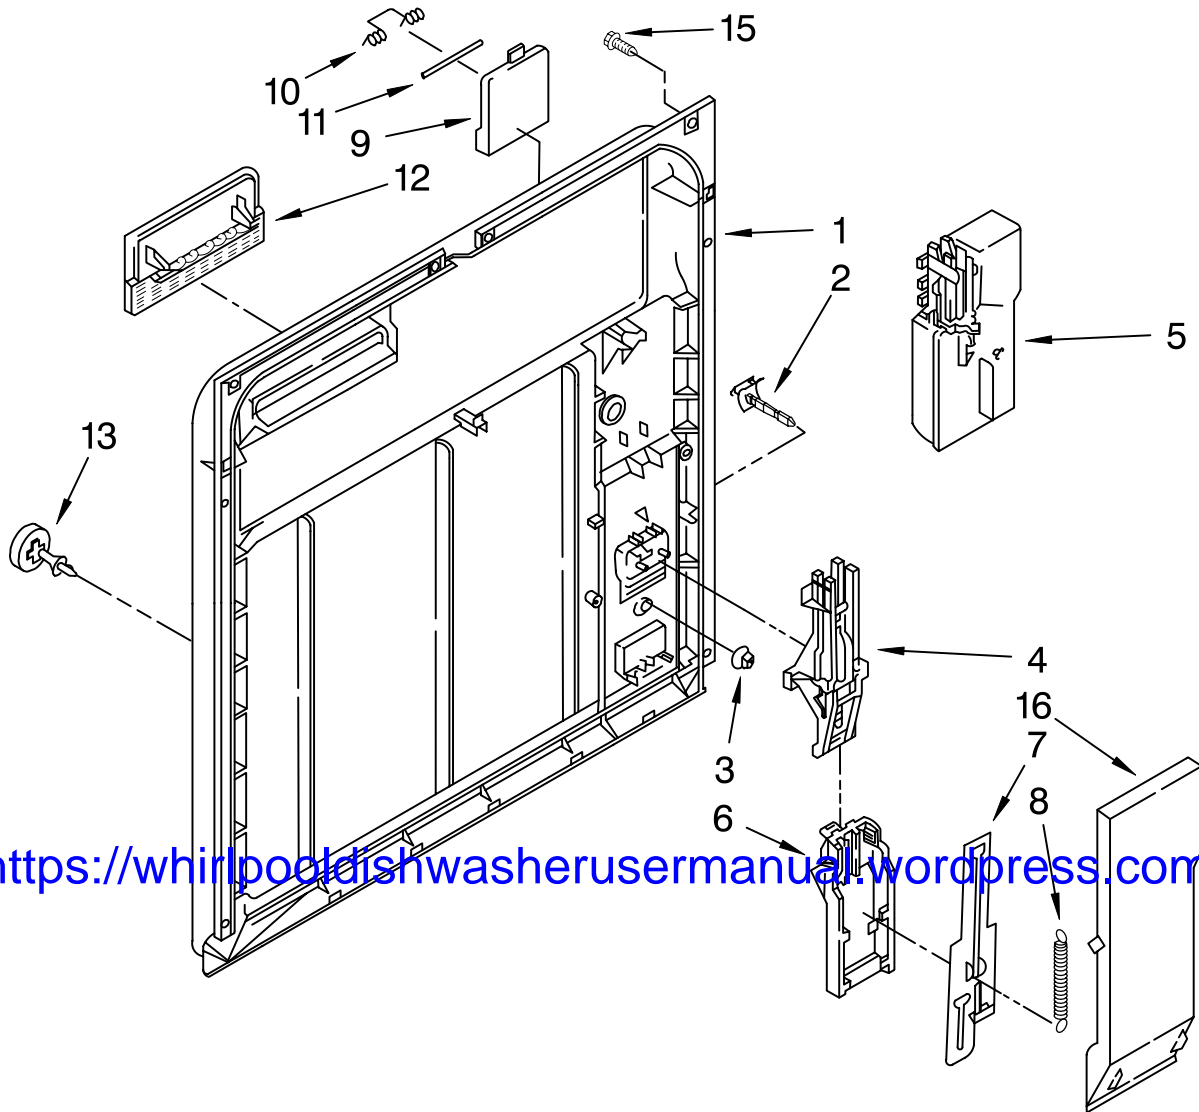

FRAME AND CONSOLE PARTS

For Models: DU850SWPU0

(Black)

UNDERCOUNTER
DISHWASHER

<https://whirlpooldishwasherusermanual.wordpress.com/>

Illus. No.	Part No.	DESCRIPTION	Illus. No.	Part No.	DESCRIPTION	Illus. No.	Part No.	DESCRIPTION
1		Literature Parts	3	8269366	Switch, 5 Button	15	3400892	Screw,
	8535436	Instructions, Installation	4	3369529	Follower, Cam	16	8269526	Cover, Control
	3367007	Instructions, Installation (Supplement) (Locating Your Water Supply)	5	8535368	Timer	17		Knob, Timer
	8535639	Guide, Energy	6	8271510	Cam	18	8275308	Black
	8535037	Guide, Use & Care	7	304231	Screw, 8-18 x 1/2 (5)	19	3368979	Spacer, Corrugated Panel, Front
	3385497	Diagram, Wiring	8		Door Frame		3369516	Black/Almond
	677967	Do-It Yourself Manual	9	3380854	Bolt, Latch		8274853	White/Biscuit
2		Insert, Console	10		Lever, Latch	20		Console (Includes Item 2)
	8535383	Black		3369457	Black		8575347	Black
			11	3369325	Switch, (2)	21	3379671	Shield, Control Cover
			12	3368955	Pin, Switch (2)	22	3373234	Bearing, Spring (2)
			13	8275123	Harness and Protector	23	3374716	Retainer, Channel
			14	3376405	Elbow, Harness	24	3374010	Retainer, Panel

FOR ORDERING INFORMATION REFER TO PARTS PRICE LIST

INNER DOOR PARTS

For Models: DU850SWPU0

(Black)

<https://whirlpooldishwasherusermanual.wordpress.com/>

Illus. No.	Part No.	DESCRIPTION	Illus. No.	Part No.	DESCRIPTION	Illus. No.	Part No.	DESCRIPTION
1	8528310	Inner Door (Includes Items 2 & 3)	4	8519606	Actuator Assembly	9	3385001	Lid Assembly
2	3376066	Latch, Detergent Dispenser (Includes Item 3)	5	8052027	Wet Agent, Dispenser	10	8066018	Spring, Lid
3	3369061	Snap, Detergent Dispenser (Includes Item 2)	6	3369000	Draw Bar (Upper Dispenser)	11	3372028	Pin (Lid Hinge)
			7	8066017	Draw Bar (Lower Dispenser)	12	3371710	Screen, Vent
			8	3368999	Spring (Draw Bar)	13	3378134	Cap, Wet Agent
						15	3400815	Screw (8)
						16	3371569	Cover, Drip