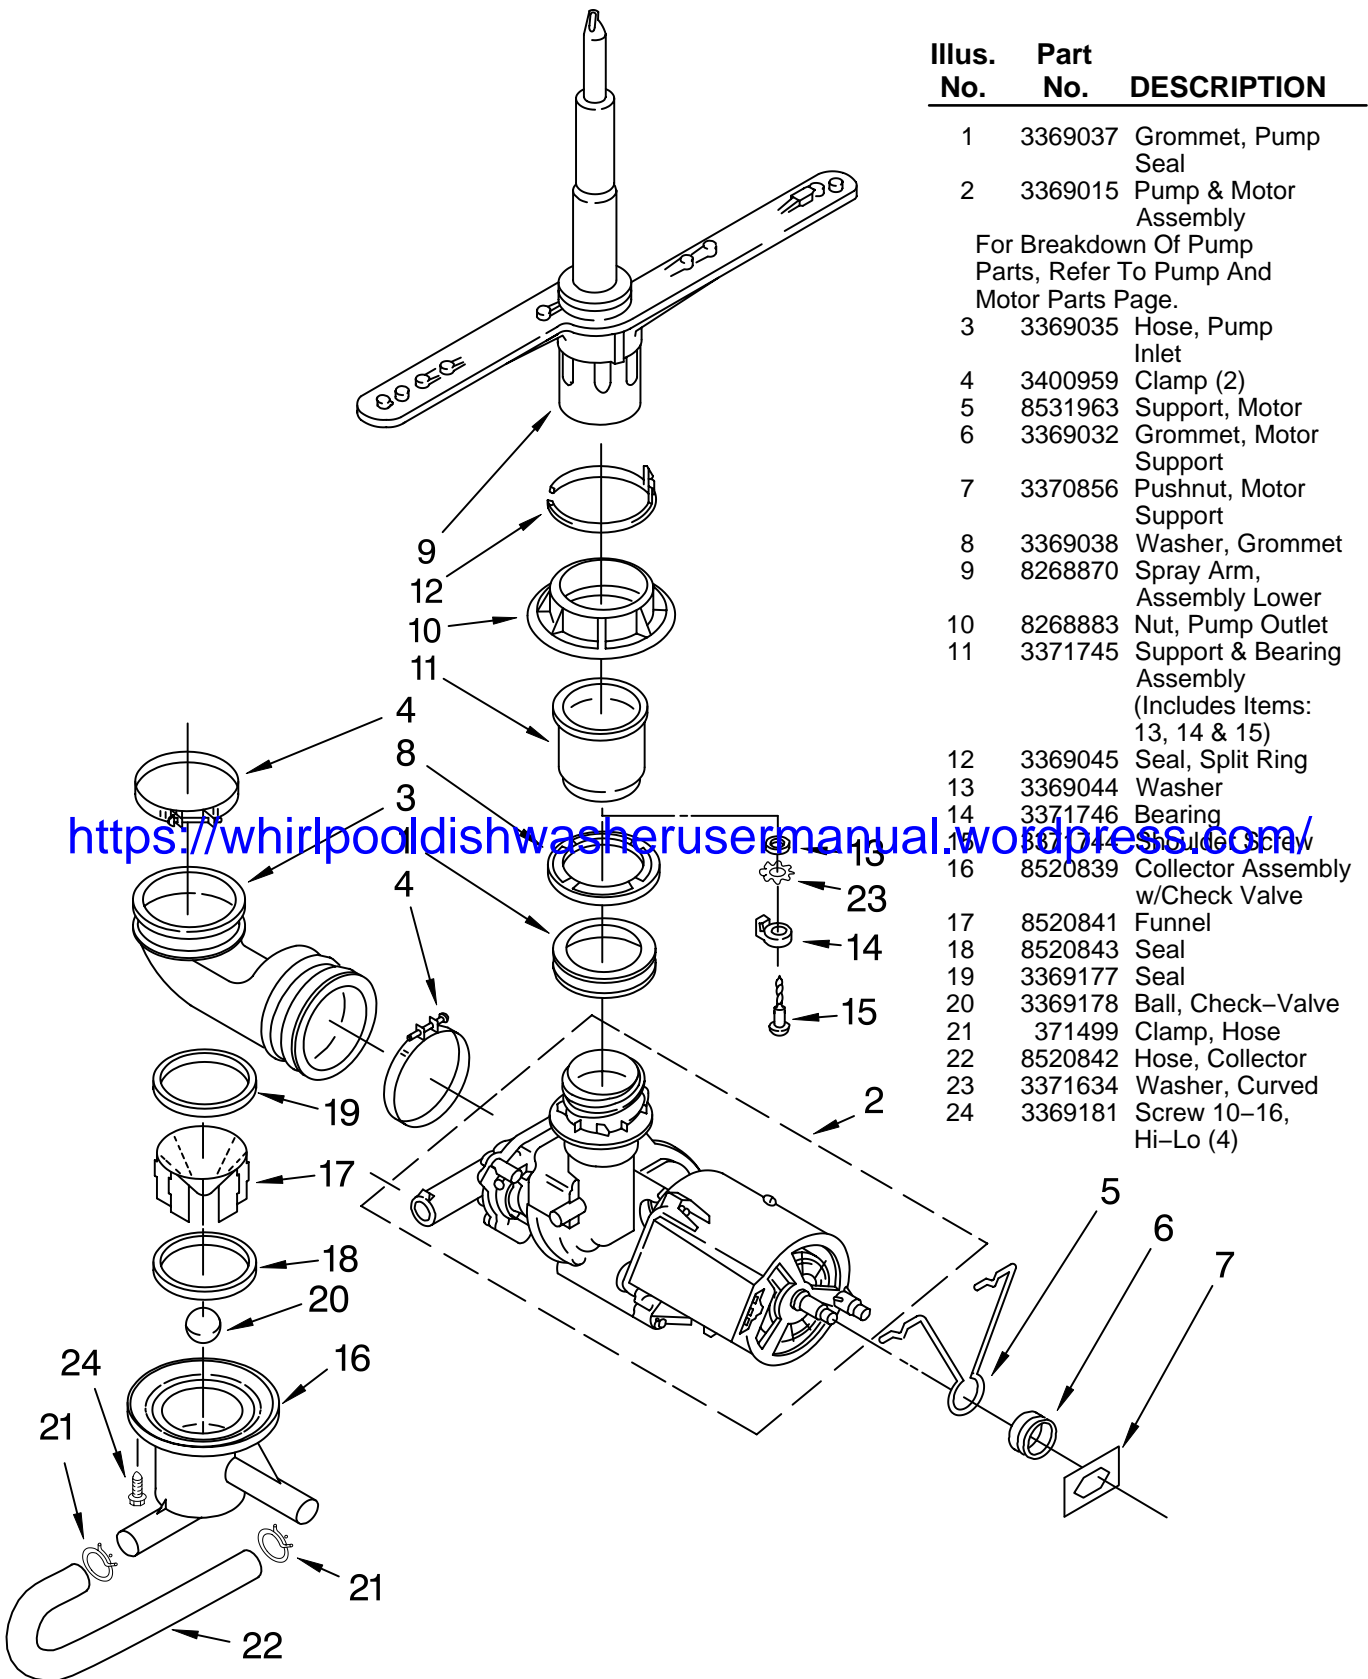

PUMP AND SPRAY ARM PARTS

For Models: DU850SWPU0
(Black)

Illus. No.	Part No.	DESCRIPTION
1	3369037	Grommet, Pump Seal
2	3369015	Pump & Motor Assembly
For Breakdown Of Pump Parts, Refer To Pump And Motor Parts Page.		
3	3369035	Hose, Pump Inlet
4	3400959	Clamp (2)
5	8531963	Support, Motor
6	3369032	Grommet, Motor Support
7	3370856	Pushnut, Motor Support
8	3369038	Washer, Grommet
9	8268870	Spray Arm, Assembly Lower
10	8268883	Nut, Pump Outlet
11	3371745	Support & Bearing Assembly (Includes Items: 13, 14 & 15)
12	3369045	Seal, Split Ring
13	3369044	Washer
14	3371746	Bearing
15	8520839	Shoulder Screw
16	8520839	Collector Assembly w/Check Valve
17	8520841	Funnel
18	8520843	Seal
19	3369177	Seal
20	3369178	Ball, Check-Valve
21	371499	Clamp, Hose
22	8520842	Hose, Collector
23	3371634	Washer, Curved
24	3369181	Screw 10-16, Hi-Lo (4)

FOR ORDERING INFORMATION REFER TO PARTS PRICE LIST