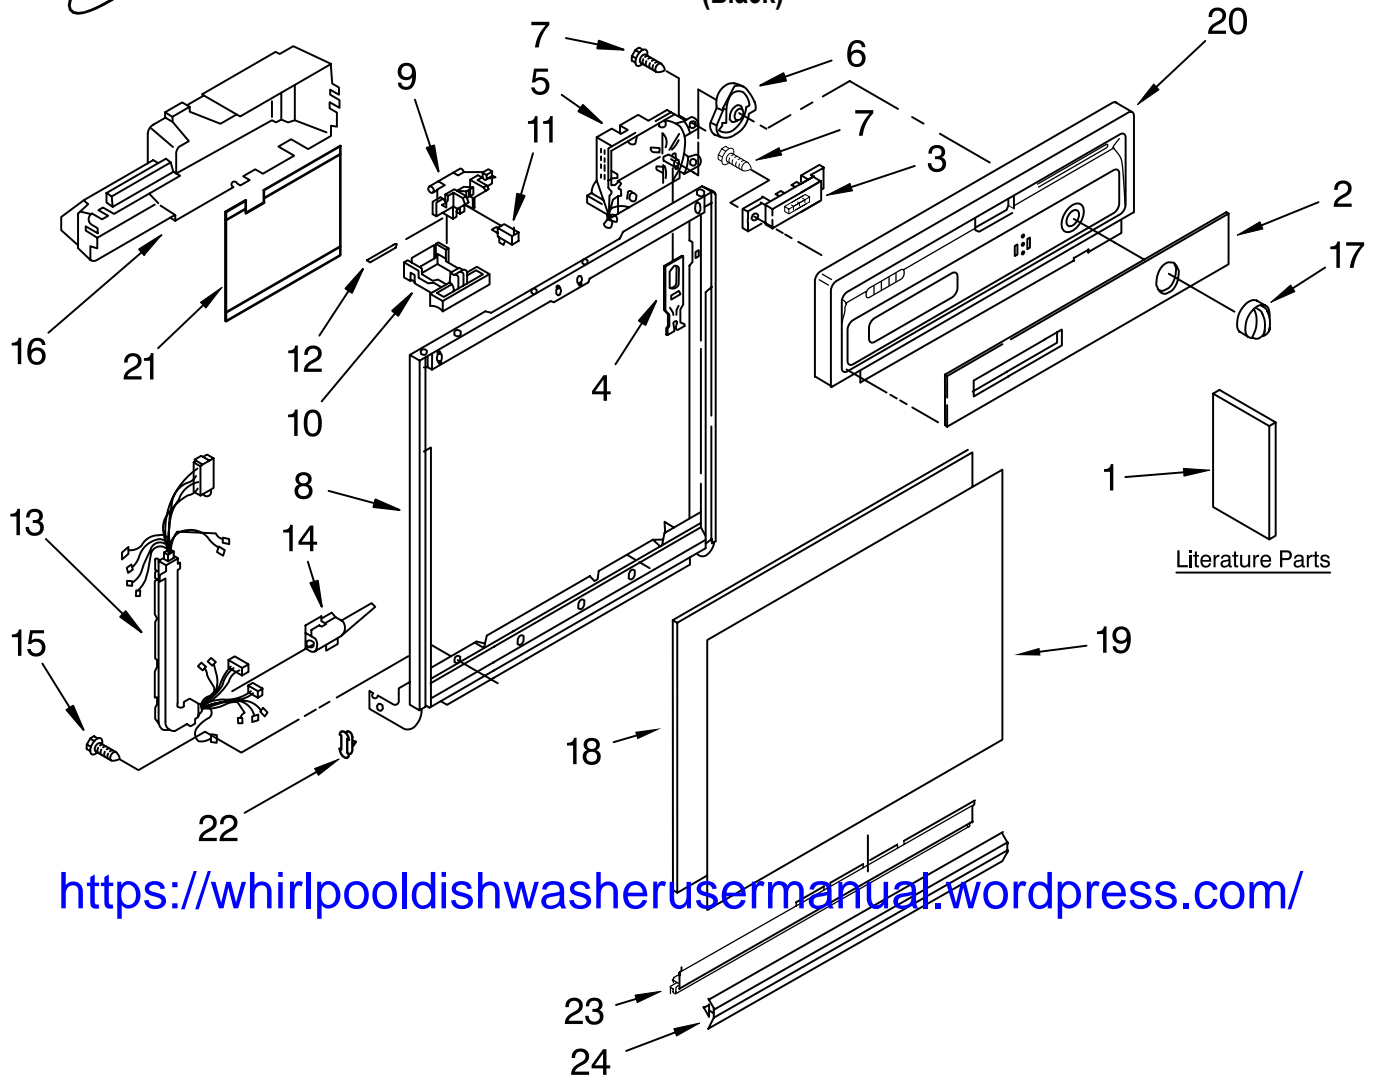

FRAME AND CONSOLE PARTS

For Models: DU850SWPU0

(Black)

UNDERCOUNTER
DISHWASHER

<https://whirlpooldishwasherusermanual.wordpress.com/>

Illus. No.	Part No.	DESCRIPTION	Illus. No.	Part No.	DESCRIPTION	Illus. No.	Part No.	DESCRIPTION
1		Literature Parts	3	8269366	Switch, 5 Button	15	3400892	Screw,
	8535436	Instructions, Installation	4	3369529	Follower, Cam	16	8269526	Cover, Control
	3367007	Instructions, Installation (Supplement) (Locating Your Water Supply)	5	8535368	Timer	17		Knob, Timer
	8535639	Guide, Energy	6	8271510	Cam	18	8275308	Black
	8535037	Guide, Use & Care	7	304231	Screw, 8-18 x 1/2 (5)	19	3368979	Spacer, Corrugated Panel, Front
	3385497	Diagram, Wiring	8		Door Frame		3369516	Black/Almond
	677967	Do-It Yourself Manual	9	3380854	Bolt, Latch		8274853	White/Biscuit
2		Insert, Console	10		Lever, Latch	20		Console (Includes Item 2)
	8535383	Black		3369457	Black		8575347	Black
			11	3369325	Switch, (2)	21	3379671	Shield, Control Cover
			12	3368955	Pin, Switch (2)	22	3373234	Bearing, Spring (2)
			13	8275123	Harness and Protector	23	3374716	Retainer, Channel
			14	3376405	Elbow, Harness	24	3374010	Retainer, Panel

FOR ORDERING INFORMATION REFER TO PARTS PRICE LIST

INNER DOOR PARTS

For Models: DU850SWPU0

(Black)

<https://whirlpooldishwasherusermanual.wordpress.com/>

Illus. No.	Part No.	DESCRIPTION	Illus. No.	Part No.	DESCRIPTION	Illus. No.	Part No.	DESCRIPTION
1	8528310	Inner Door (Includes Items 2 & 3)	4	8519606	Actuator Assembly	9	3385001	Lid Assembly
2	3376066	Latch, Detergent Dispenser (Includes Item 3)	5	8052027	Wet Agent, Dispenser	10	8066018	Spring, Lid
3	3369061	Snap, Detergent Dispenser (Includes Item 2)	6	3369000	Draw Bar (Upper Dispenser)	11	3372028	Pin (Lid Hinge)
			7	8066017	Draw Bar (Lower Dispenser)	12	3371710	Screen, Vent
			8	3368999	Spring (Draw Bar)	13	3378134	Cap, Wet Agent
						15	3400815	Screw (8)
						16	3371569	Cover, Drip