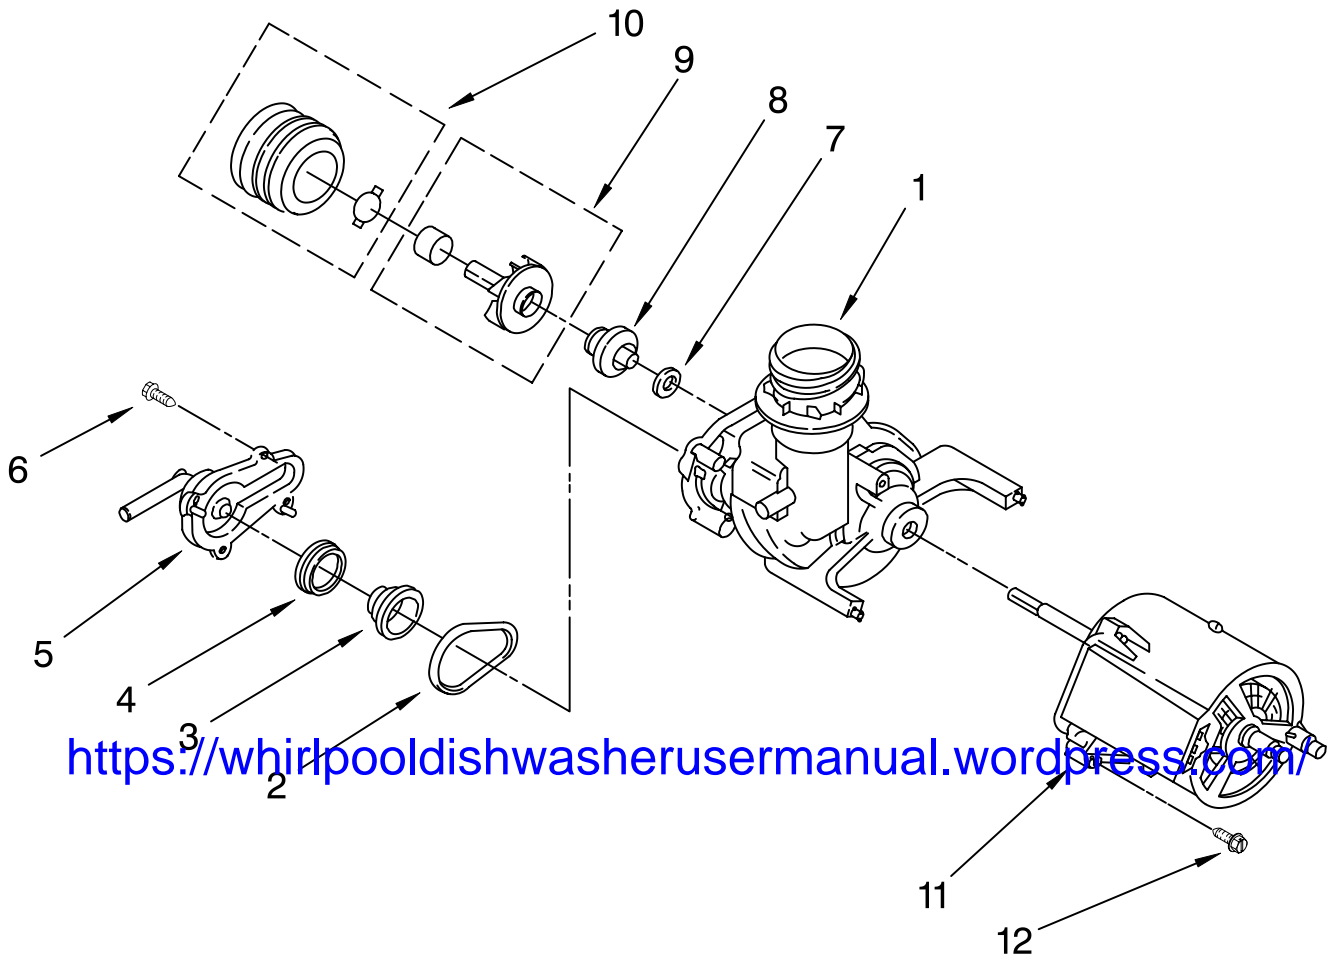

PUMP AND MOTOR PARTS

For Models: DU850SWPU0

(Black)

<https://whirlpooldishwasherusermanual.wordpress.com/>

Illus. No.	Part No.	DESCRIPTION
1	3369011	Housing Assembly
2	3369031	Seal, Drain Cover
3	3369028	Diaphragm
4	3369029	Ring, Diaphragm
5	3369030	Cover, Drain Valve
6	3368921	Screw (4)
7	3369020	Seal Seat
8	3385557	Seal Head
9	3369013	Impeller & Bearing Assembly
10	3369012	Disk & Mount Assembly
11	8283457	Motor
12	3368922	Screw (3)

FOR ORDERING INFORMATION REFER TO PARTS PRICE LIST