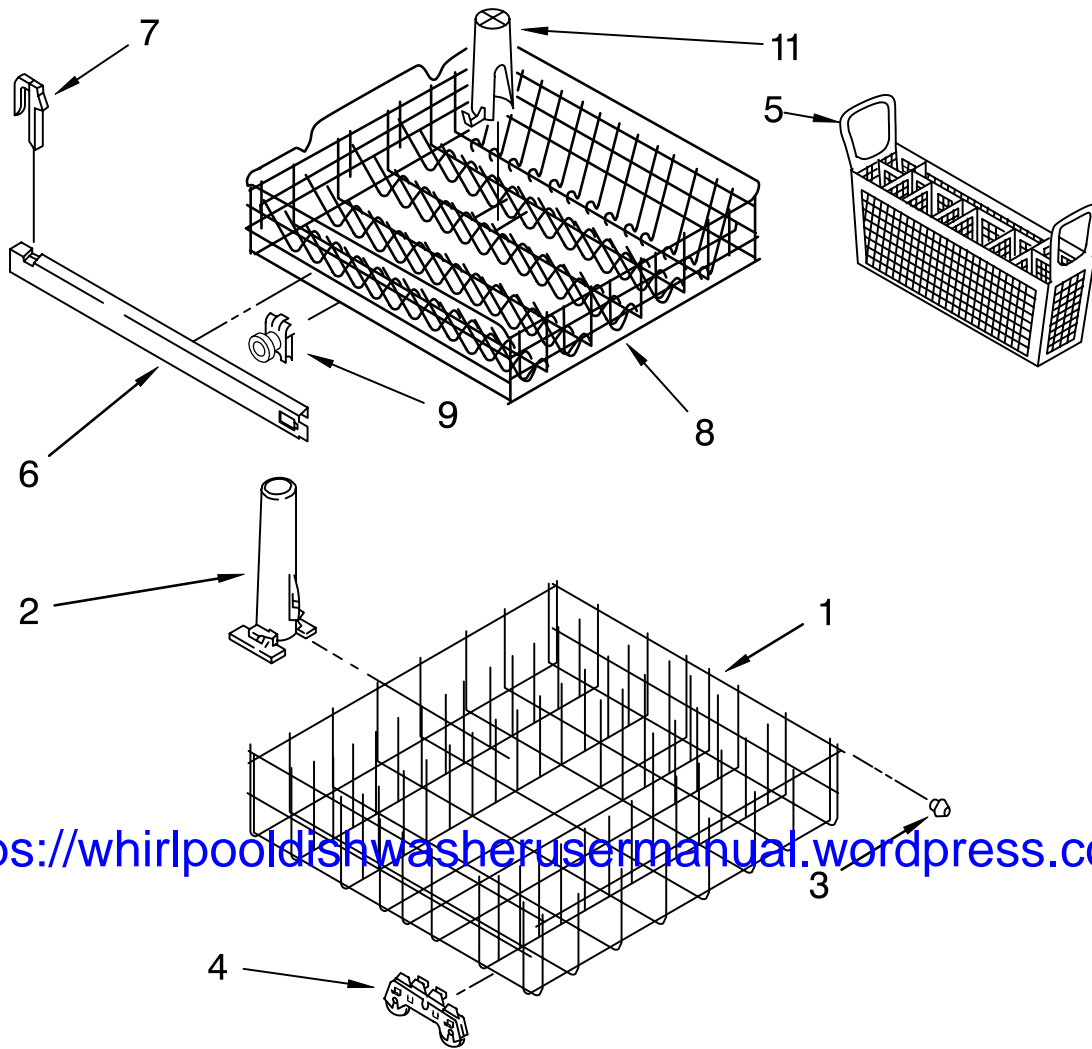

<https://whirlpooldishwasherusermanual.wordpress.com/>

FOR ORDERING INFORMATION REFER TO PARTS PRICE LIST

PUMP AND SPRAY ARM PARTS

For Models: DU850SWPU0
(Black)

Illus. No.	Part No.	DESCRIPTION
1	3369037	Grommet, Pump Seal
2	3369015	Pump & Motor Assembly
For Breakdown Of Pump Parts, Refer To Pump And Motor Parts Page.		
3	3369035	Hose, Pump Inlet
4	3400959	Clamp (2)
5	8531963	Support, Motor
6	3369032	Grommet, Motor Support
7	3370856	Pushnut, Motor Support
8	3369038	Washer, Grommet
9	8268870	Spray Arm, Assembly Lower
10	8268883	Nut, Pump Outlet
11	3371745	Support & Bearing Assembly (Includes Items: 13, 14 & 15)
12	3369045	Seal, Split Ring
13	3369044	Washer
14	3371746	Bearing
15	8520839	Shoulder Screw
16	8520839	Collector Assembly w/Check Valve
17	8520841	Funnel
18	8520843	Seal
19	3369177	Seal
20	3369178	Ball, Check-Valve
21	371499	Clamp, Hose
22	8520842	Hose, Collector
23	3371634	Washer, Curved
24	3369181	Screw 10-16, Hi-Lo (4)

FOR ORDERING INFORMATION REFER TO PARTS PRICE LIST

PUMP AND MOTOR PARTS

For Models: DU850SWPU0

(Black)

<https://whirlpooldishwasherusermanual.wordpress.com/>

Illus. No.	Part No.	DESCRIPTION
1	3369011	Housing Assembly
2	3369031	Seal, Drain Cover
3	3369028	Diaphragm
4	3369029	Ring, Diaphragm
5	3369030	Cover, Drain Valve
6	3368921	Screw (4)
7	3369020	Seal Seat
8	3385557	Seal Head
9	3369013	Impeller & Bearing Assembly
10	3369012	Disk & Mount Assembly
11	8283457	Motor
12	3368922	Screw (3)

FOR ORDERING INFORMATION REFER TO PARTS PRICE LIST

DISHRACK PARTS

For Models: DU850SWPU0

(Black)

<https://whirlpooldishwasherusermanual.wordpress.com/>

Illus. No.	Part No.	DESCRIPTION
1	8539225	Dishrack, Lower
2	8268825	Tower, Protector
3	3385142	Bumper, Dishrack (2)
4	8268645	Wheel & Transport Assembly (4)
5	8268866	Basket, Silverware
6	3385089	Track, Dishrack (2)
7	8524581	Stop, Track (4)
8	8539222	Dishrack, Upper
9	8268852	Wheel & Axle Assembly (4)
11	8519550	Diffuser, Water