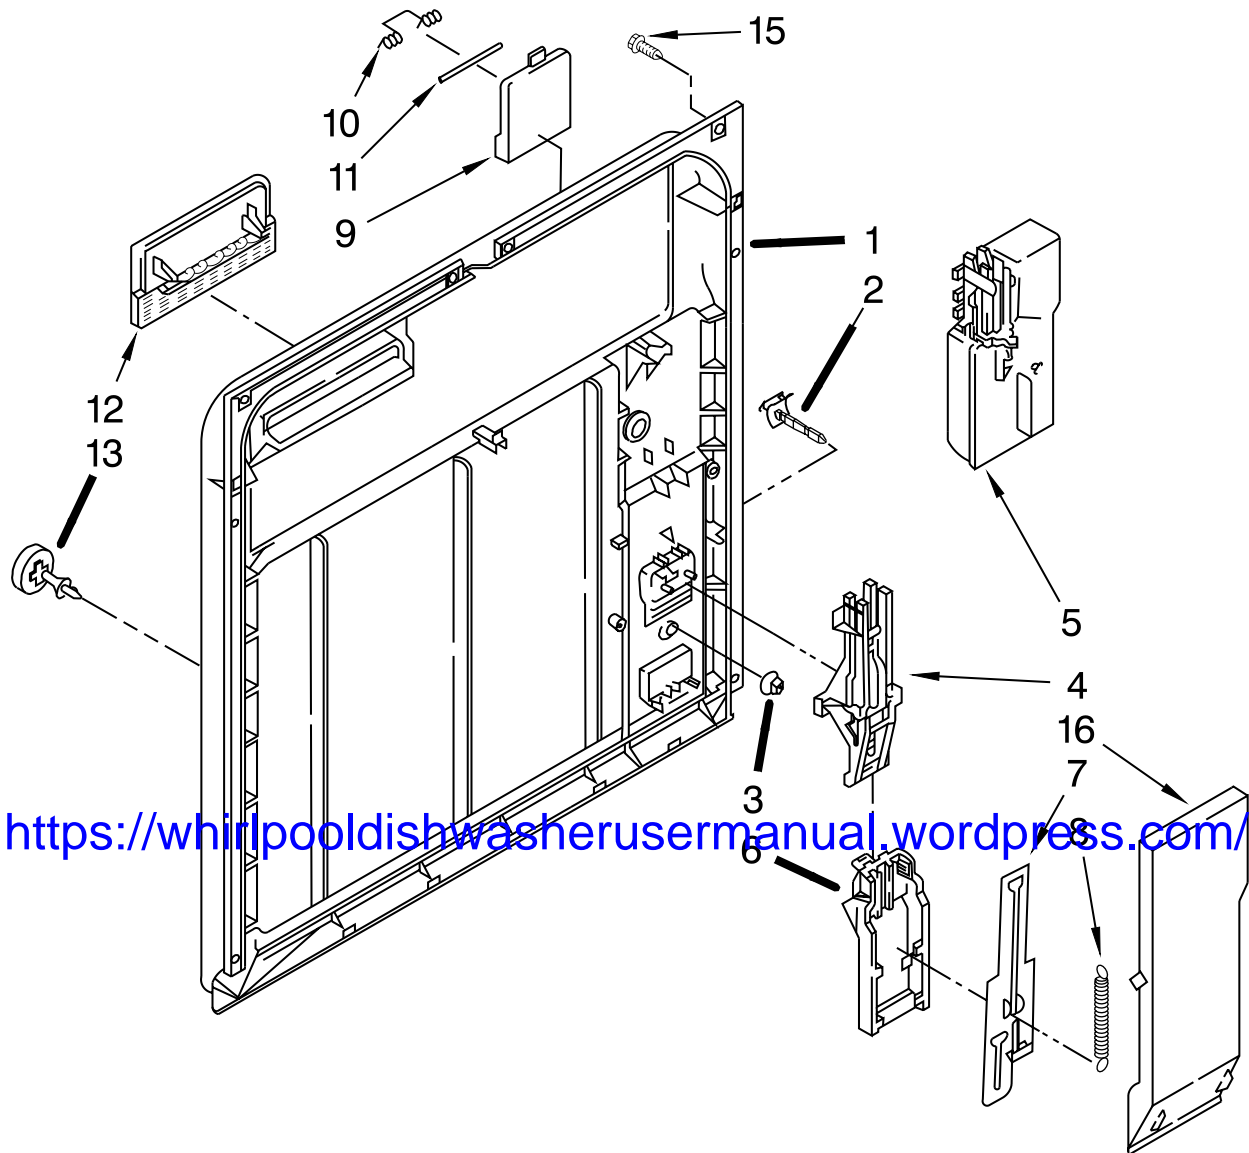

INNER DOOR PARTS

For Models: DU850SWPB3, DU850SWPQ3, DU850SWPT3, DU850SWPS3
(Black) (White) (Biscuit) (Stainless)

<https://whirlpooldishwasherusermanual.wordpress.com/>

Illus. No.	Part No.	DESCRIPTION	Illus. No.	Part No.	DESCRIPTION	Illus. No.	Part No.	DESCRIPTION
1	8528310	Inner Door (Includes Items 2 & 3)	5	8052027	Wet Agent, Dispenser	9	3378138	Lid Assembly
2	3376066	Latch, Detergent Dispenser (Includes Item 3)	6	3369000	Draw Bar (Upper Dispenser)	10	8066018	Spring, Lid
3	3369061	Snap, Detergent Dispenser (Includes Item 2)	7	8066017	Draw Bar (Lower Dispenser)	11	3372028	Pin (Lid Hinge)
4	8519606	Actuator Assembly	8	3368999	Spring (Draw Bar)	12	3371710	Screen, Vent
						13	3378134	Cap, Wet Agent
						15	3400815	Screw (8)
						16	3371569	Cover, Drip

FOR ORDERING INFORMATION REFER TO PARTS PRICE LIST