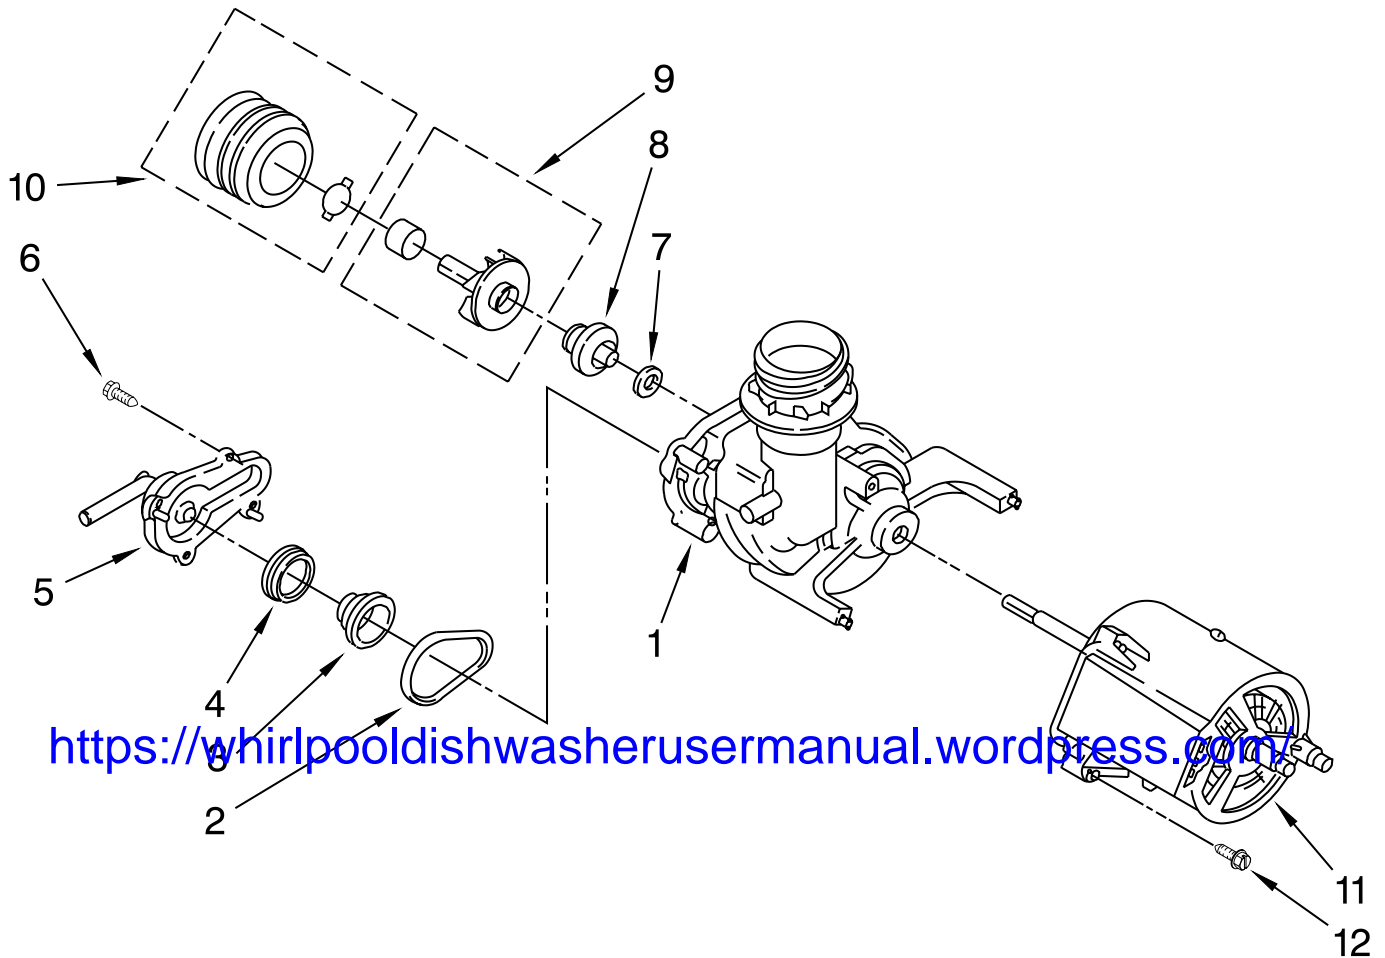

PUMP AND MOTOR PARTS

For Models: DU850SWPB3, DU850SWPQ3, DU850SWPT3, DU850SWPS3
(Black) (White) (Biscuit) (Stainless)

Illus. No.	Part No.	DESCRIPTION
1	3369011	Housing Assembly
2	3369031	Seal, Drain Cover
3	3369028	Diaphragm
4	3369029	Ring, Diaphragm
5	3369030	Cover, Drain Valve
6	3368921	Screw (4)
7	3369020	Seal Seat
8	3385557	Seal Head
9	3369013	Impeller & Bearing Assembly
10	3369012	Disk & Mount Assembly
11	8283457	Motor
12	3368922	Screw (3)

FOR ORDERING INFORMATION REFER TO PARTS PRICE LIST