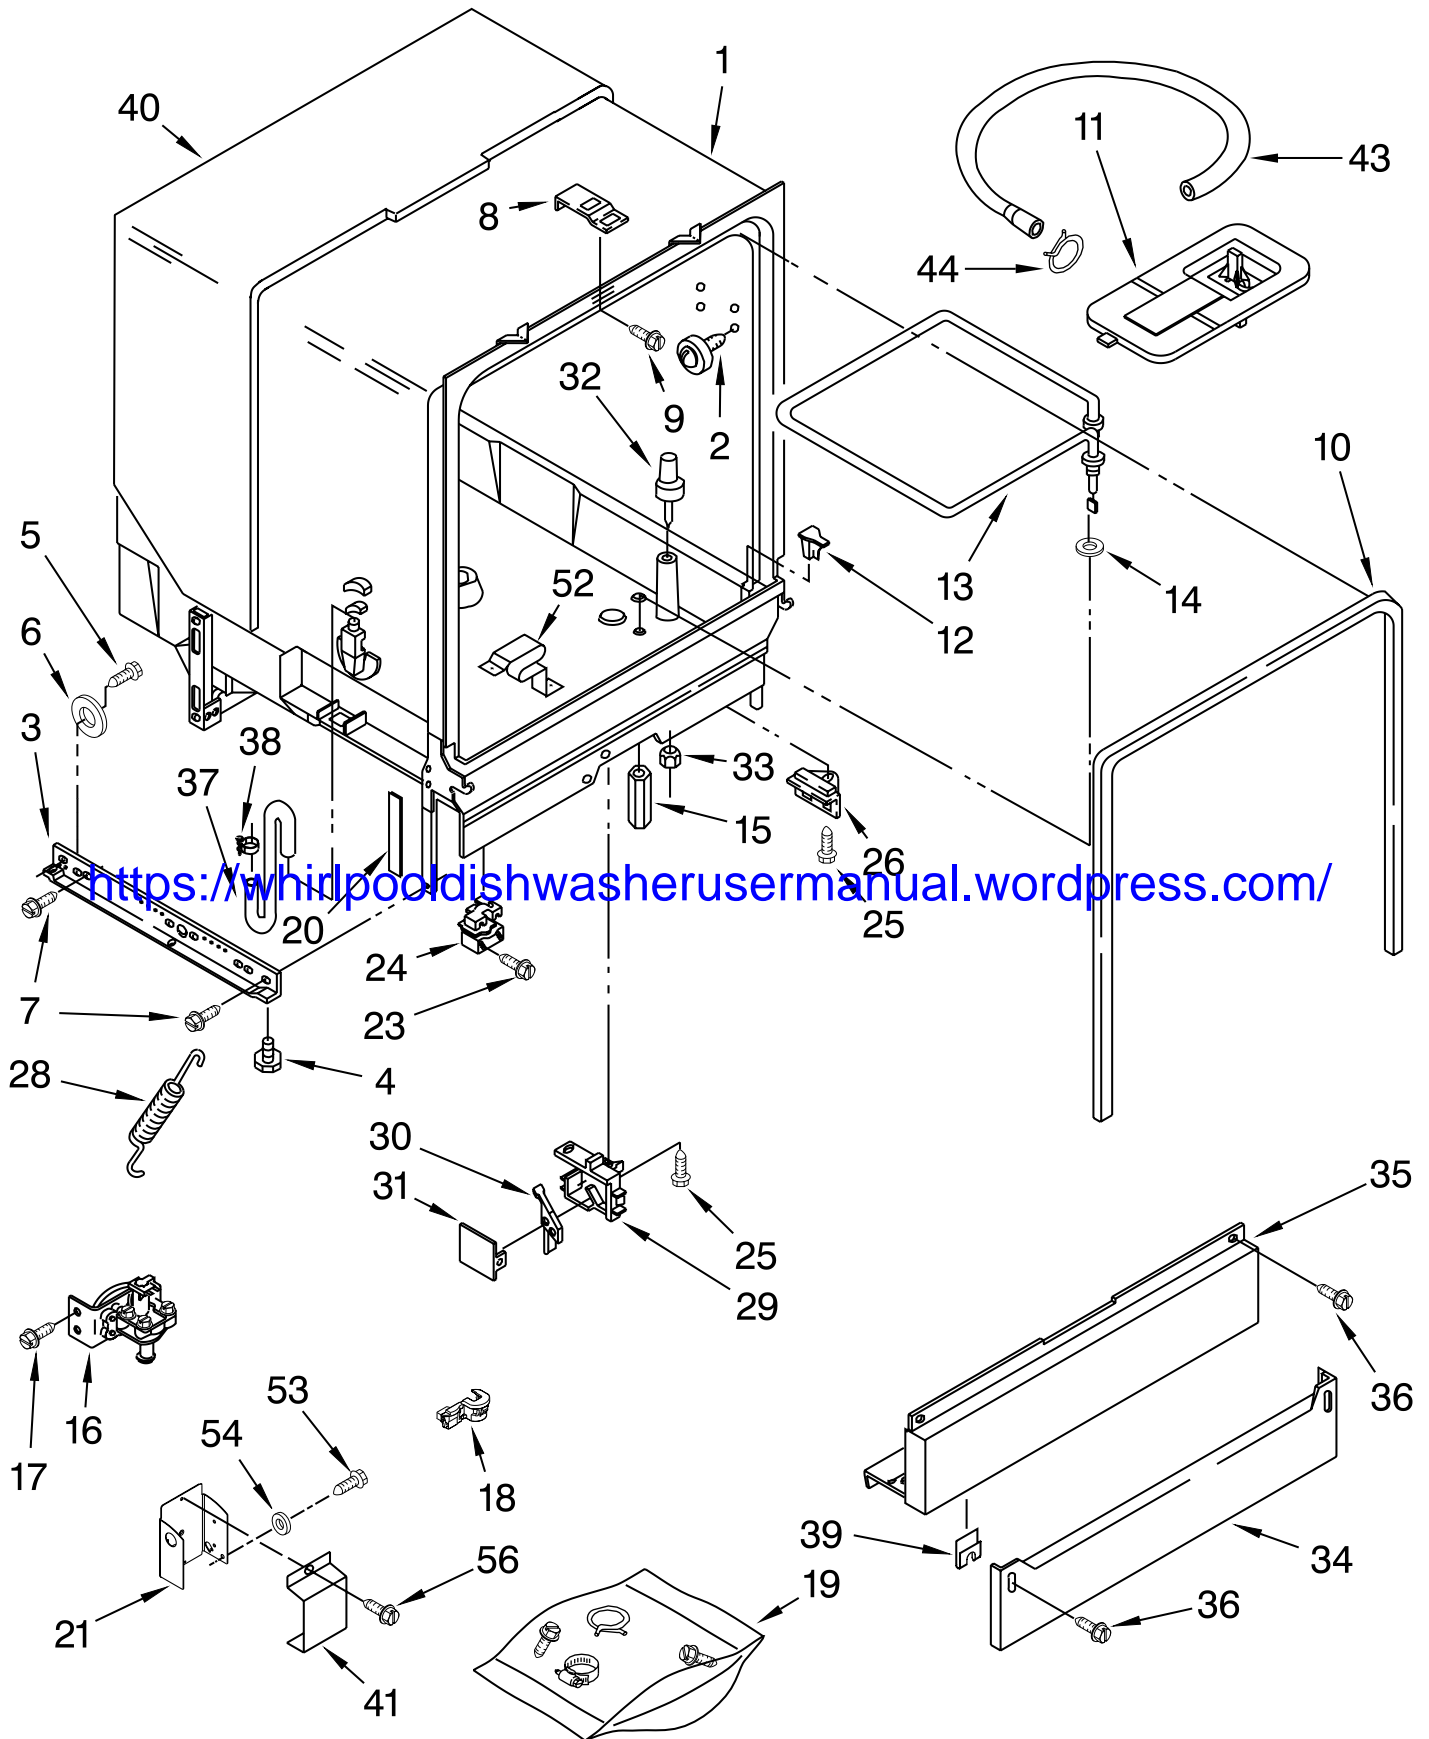

TUB ASSEMBLY PARTS

For Models: DU850SWPB3, DU850SWPQ3, DU850SWPT3, DU850SWPS3
(Black) (White) (Biscuit) (Stainless)

FOR ORDERING INFORMATION REFER TO PARTS PRICE LIST

TUB ASSEMBLY PARTS

For Models: DU850SWPB3, DU850SWPQ3, DU850SWPT3, DU850SWPS3
(Black) (White) (Biscuit) (Stainless)

Illus. No.	Part No.	DESCRIPTION	Illus. No.	Part No.	DESCRIPTION	Illus. No.	Part No.	DESCRIPTION
1	8533815	Tub and Support Assembly	19	3369816	Miscellaneous Parts Bag (Includes 2 Screws & 2 Hose Clamps)	35		Panel, Access (Includes Item 39)
2	8528831	Tub, Wheel Assembly (8)					3379917	Black
3	3368933	Runner (2)	20	8052018	Pad, Friction		3379918	White
4	3374849	Leveler (2)	21	8573951	Terminal Box		8054179	Biscuit
5	3370389	Screw, Shoulder (2)	23	3370225	Screw		9744517	Stainless
6	302819	Wheel (2)	24	3369063	Relay	36	302868	Screw, 8-18 x 1/2 (4)
7	343641	Screw, 10-16 x 1/2 (4)	25	304231	Screw	37	3369414	Hose, Inlet
8	3378149	Plate, Latch	26	3368928	Fuse, Thermal	38	301958	Clamp
9	3374720	Screw	28	3379383	Spring, Door (2)	39	3378123	Clip, Grounding
10	3376927	Gasket	29	8318218	Housing, Float Switch	40	8573243	Sound Shield
11	3369322	Grate	30	3369067	Switch, Float	41	300068	Cover Assembly, Terminal Box
12	8528862	Deflector (2)	31	8318219	Cover, Switch Housing	43	3374077	Drain Hose
13	8519827	Heater	32	8519552	Float	44	356138	Hose Clamp
14	717273	Washer, Rubber (2)	33	717488	Nut	52	3379740	Support, Heater (3)
15	8268548	Nut (2) (Heater Terminal)	34		Panel, Toe	53	3400014	Screw
16	8283345	Water Valve		3368942	Black	54	3378128	Washer
17	304392	Screw, 8-18 x 1/2		9742861	White	56	3369138	Screw, 8-18
18	8573061	Strain Relief		8054181	Biscuit			

<https://whirlpooldishwasherusermanual.wordpress.com/>