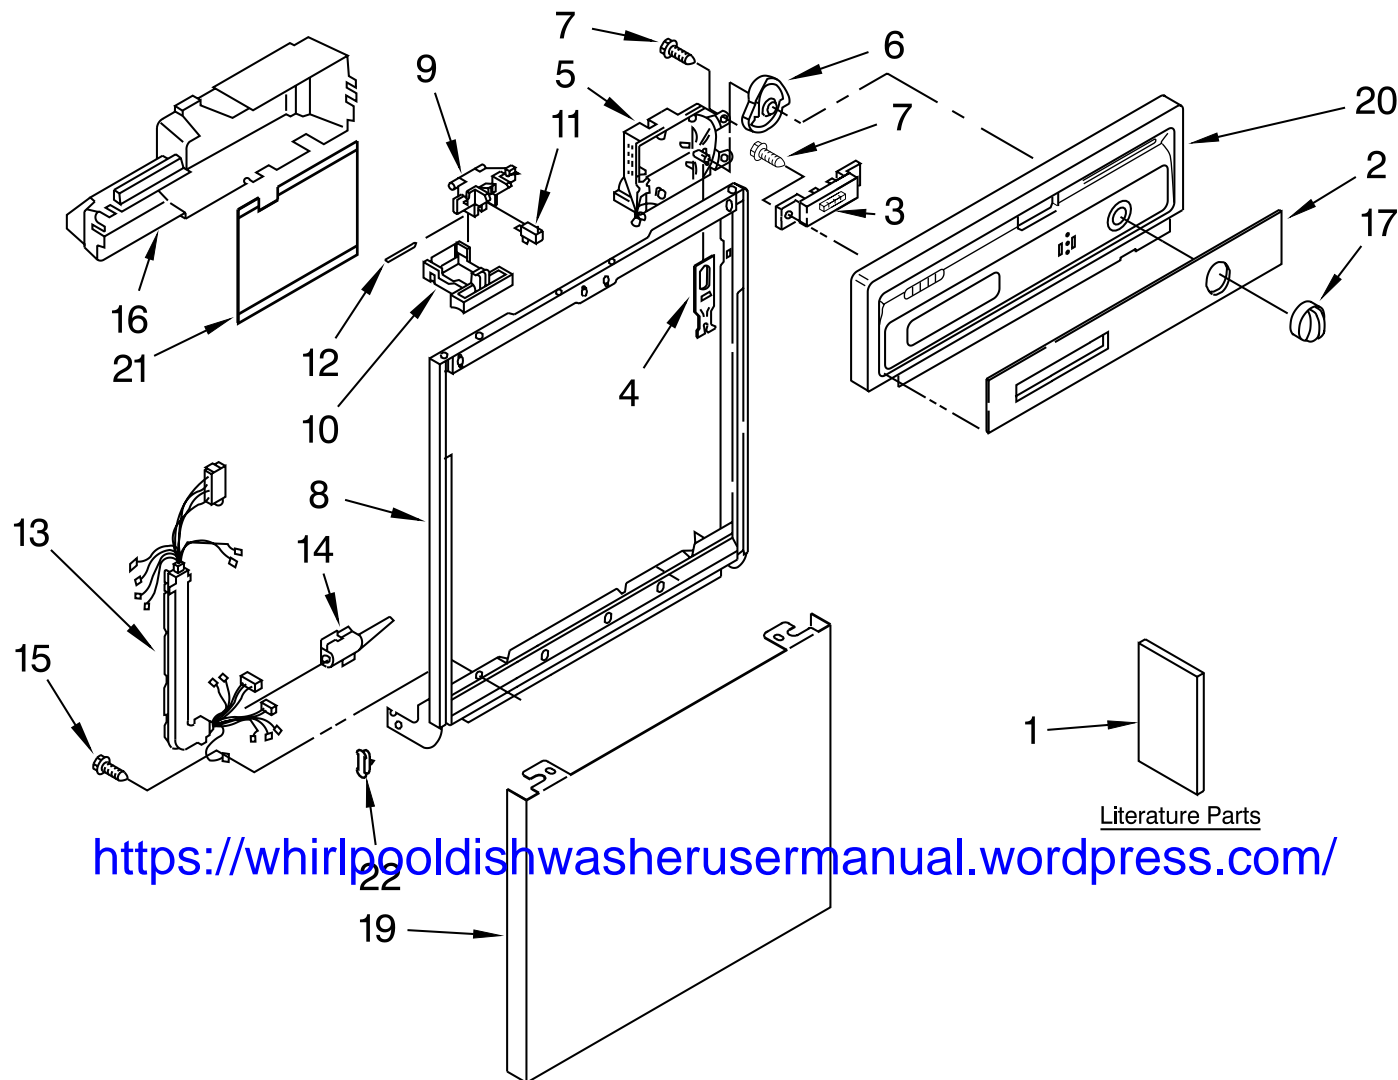

FRAME AND CONSOLE PARTS

For Models: DU850SWPB3, DU850SWPQ3, DU850SWPT3, DU850SWPS3
(Black) (White) (Biscuit) (Stainless)

UNDERCOUNTER
DISHWASHER

<https://whirlpooledishwasherusermanual.wordpress.com/>

Illus. No.	Part No.	DESCRIPTION	Illus. No.	Part No.	DESCRIPTION	Illus. No.	Part No.	DESCRIPTION
1	8535436	Literature Parts Instructions, Installation	6	8271510	Cam	17		Knob, Timer
	3367007	Instructions, Installation (Supplement) (Locating Your Water Supply)	7	304231	Screw, 8-18 x 1/2 (5)		8275308	Black
	W10039850	Guide, Energy	8	9743028	Door Frame		8275309	White
	W10039800	Guide, Use & Care	9	3380854	Bolt, Latch		8275310	Biscuit
	677967	Do-It Yourself Manual	10	3369457	Lever, Latch	19	3379375	Panel, Front
2	W10039600	Insert, Console		3372231	Black		3379376	Black
	W10039610	Black		3375062	White		8054178	White
	W10039620	White	11	3369325	Biscuit		9743581	Biscuit
3	8269366	Switch, 5 Button	12	3368955	Switch, (2)	20		Console (Includes Item 2)
4	3369529	Follower, Cam	13	8573183	Pin, Switch (2)		W10072690	Black
5	W10039480	Timer	14	3376405	Harness and Protector		W10072700	White
			15	3400892	Elbow, Harness		W10072710	Biscuit
			16	8269526	Screw, Cover, Control	21	3379671	Shield, Control Cover
						22	3373234	Bearing, Spring (2)

Illus. No.	Part No.	DESCRIPTION	Illus. No.	Part No.	DESCRIPTION	Illus. No.	Part No.	DESCRIPTION
1	8528310	Inner Door (Includes Items 2 & 3)	5	8052027	Wet Agent, Dispenser	9	3378138	Lid Assembly
2	3376066	Latch, Detergent Dispenser (Includes Item 3)	6	3369000	Draw Bar (Upper Dispenser)	10	8066018	Spring, Lid
3	3369061	Snap, Detergent Dispenser (Includes Item 2)	7	8066017	Draw Bar (Lower Dispenser)	11	3372028	Pin (Lid Hinge)
4	8519606	Actuator Assembly	8	3368999	Spring (Draw Bar)	12	3371710	Screen, Vent
						13	3378134	Cap, Wet Agent
						15	3400815	Screw (8)
						16	3371569	Cover, Drip