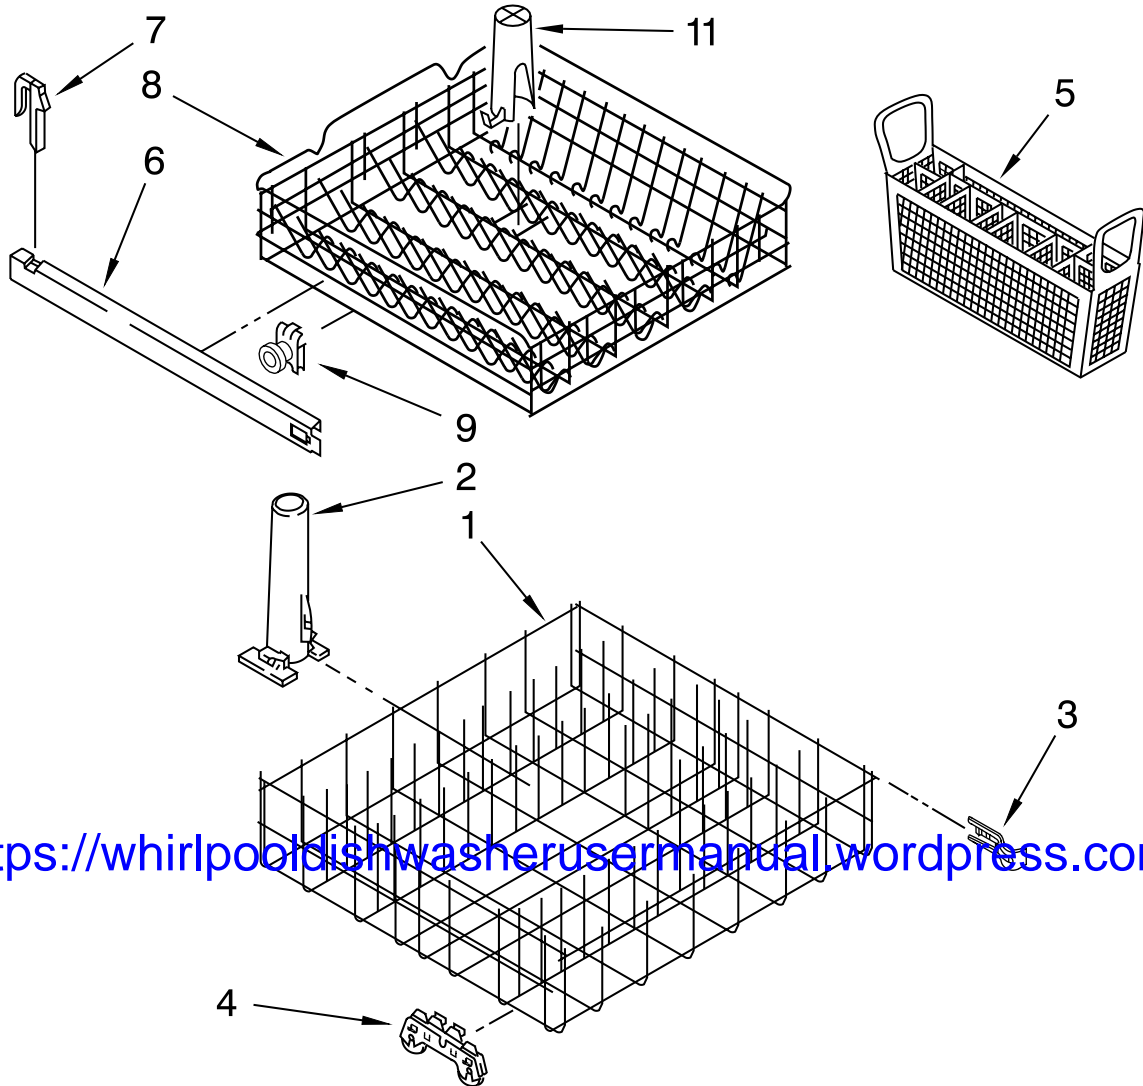

DISHRACK PARTS

For Models: DU850SWPB3, DU850SWPQ3, DU850SWPT3, DU850SWPS3
(Black) (White) (Biscuit) (Stainless)

<https://whirlpooldishwasherusermanual.wordpress.com/>

Illus. No.	Part No.	DESCRIPTION
1	8539225	Dishrack, Lower
2	8268825	Tower, Protector
3	3385142	Bumper, Dishrack (2)
4	8268645	Wheel & Transport Assembly (4)
5	8268866	Basket, Silverware
6	3385089	Track, Dishrack (2)
7	8565920	Stop, Track (4)
8	8539222	Dishrack, Upper
9	8268852	Wheel & Axle Assembly (4)
11	8519550	Diffuser, Water

FOR ORDERING INFORMATION REFER TO PARTS PRICE LIST