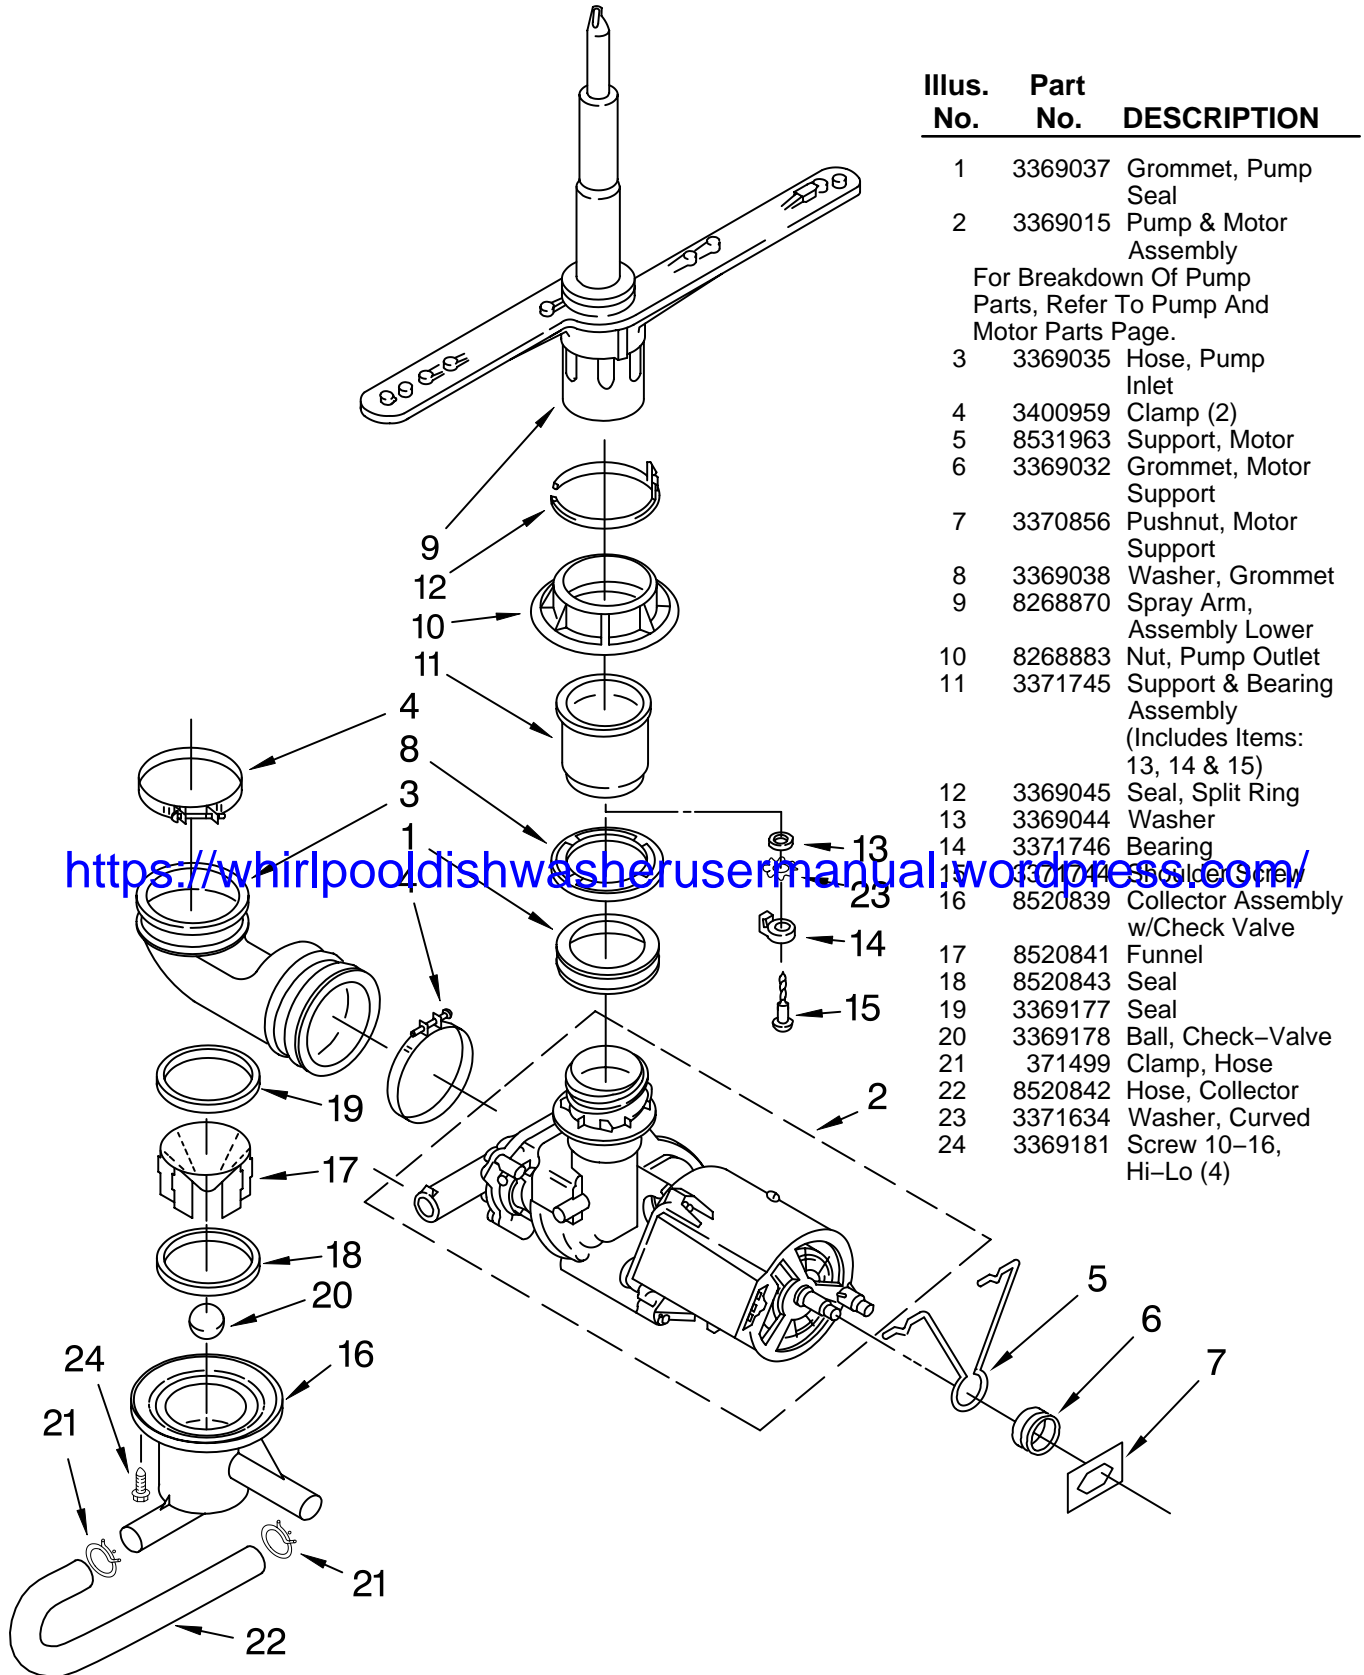

PUMP AND SPRAY ARM PARTS

For Models: DU850SWPB2, DU850SWPQ2, DU850SWPT2, DU850SWPS2
(Black) (White) (Biscuit) (Stainless)

Illus. No.	Part No.	DESCRIPTION
1	3369037	Grommet, Pump Seal
2	3369015	Pump & Motor Assembly
For Breakdown Of Pump Parts, Refer To Pump And Motor Parts Page.		
3	3369035	Hose, Pump Inlet
4	3400959	Clamp (2)
5	8531963	Support, Motor
6	3369032	Grommet, Motor Support
7	3370856	Pushnut, Motor Support
8	3369038	Washer, Grommet
9	8268870	Spray Arm, Assembly Lower
10	8268883	Nut, Pump Outlet
11	3371745	Support & Bearing Assembly (Includes Items: 13, 14 & 15)
12	3369045	Seal, Split Ring
13	3369044	Washer
14	3371746	Bearing
15	3371747	Split Ring
16	8520839	Collector Assembly w/Check Valve
17	8520841	Funnel
18	8520843	Seal
19	3369177	Seal
20	3369178	Ball, Check-Valve
21	371499	Clamp, Hose
22	8520842	Hose, Collector
23	3371634	Washer, Curved
24	3369181	Screw 10-16, Hi-Lo (4)

<https://whirlpooldishwasherusermanual.wordpress.com/>

FOR ORDERING INFORMATION REFER TO PARTS PRICE LIST