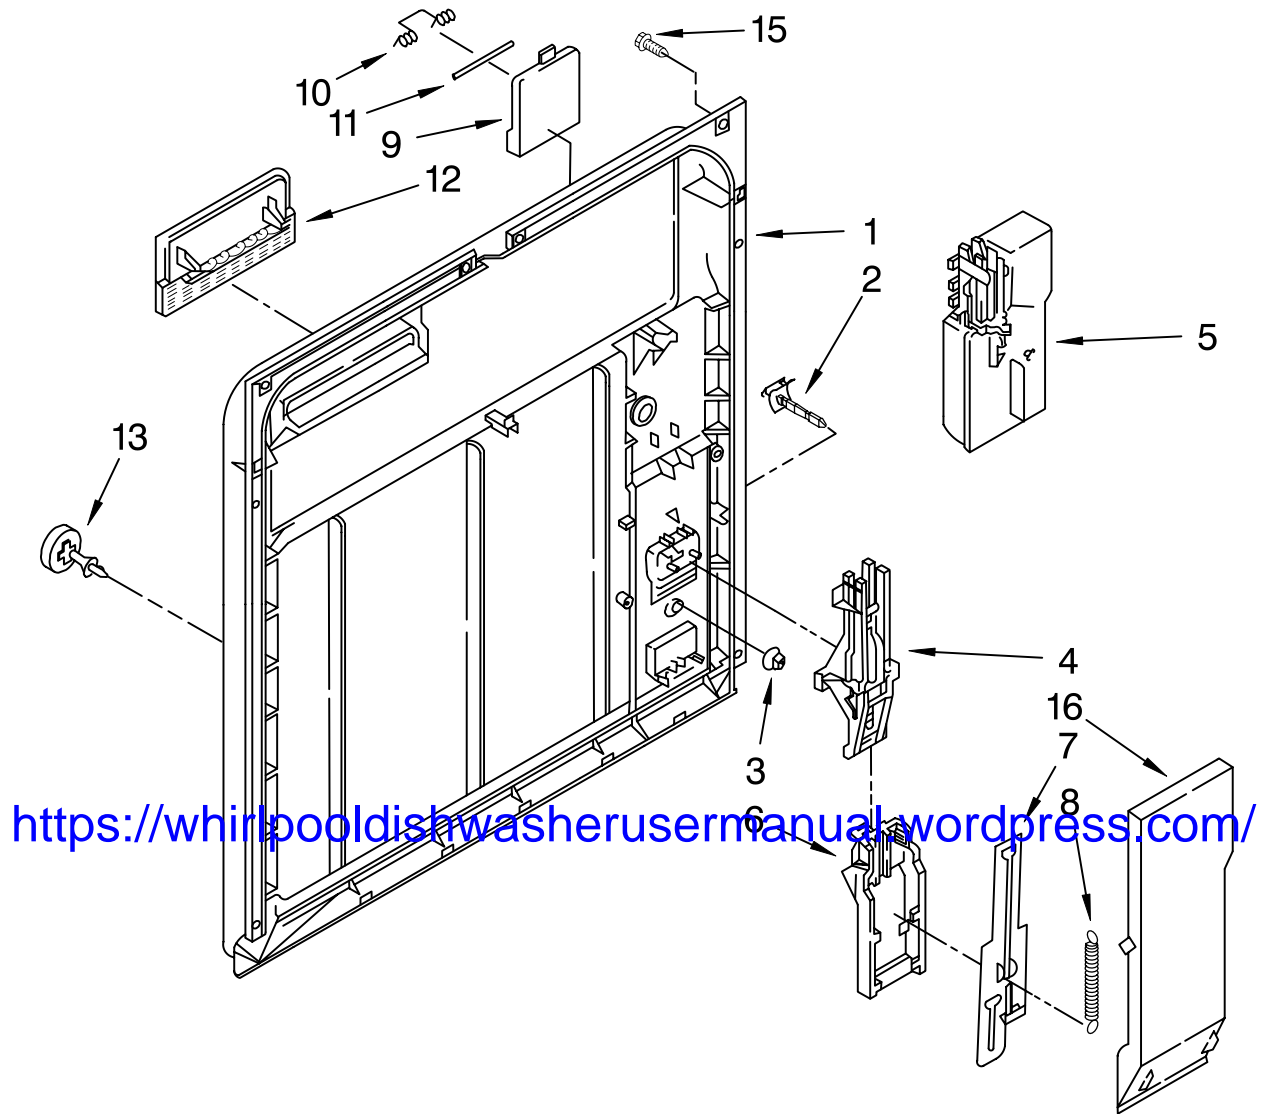

INNER DOOR PARTS

For Models: DU850SWPB2, DU850SWPQ2, DU850SWPT2, DU850SWPS2
(Black) (White) (Biscuit) (Stainless)

Illus. No.	Part No.	DESCRIPTION	Illus. No.	Part No.	DESCRIPTION	Illus. No.	Part No.	DESCRIPTION
1	8528310	Inner Door (Includes Items 2 & 3)	4	8519606	Actuator Assembly	9	3385001	Lid Assembly
2	3376066	Latch, Detergent Dispenser (Includes Item 3)	5	8052027	Wet Agent, Dispenser	10	8066018	Spring, Lid
3	3369061	Snap, Detergent Dispenser (Includes Item 2)	6	3369000	Draw Bar (Upper Dispenser)	11	3372028	Pin (Lid Hinge)
			7	8066017	Draw Bar (Lower Dispenser)	12	3371710	Screen, Vent
			8	3368999	Spring (Draw Bar)	13	3378134	Cap, Wet Agent
						15	3400815	Screw (8)
						16	3371569	Cover, Drip

FOR ORDERING INFORMATION REFER TO PARTS PRICE LIST