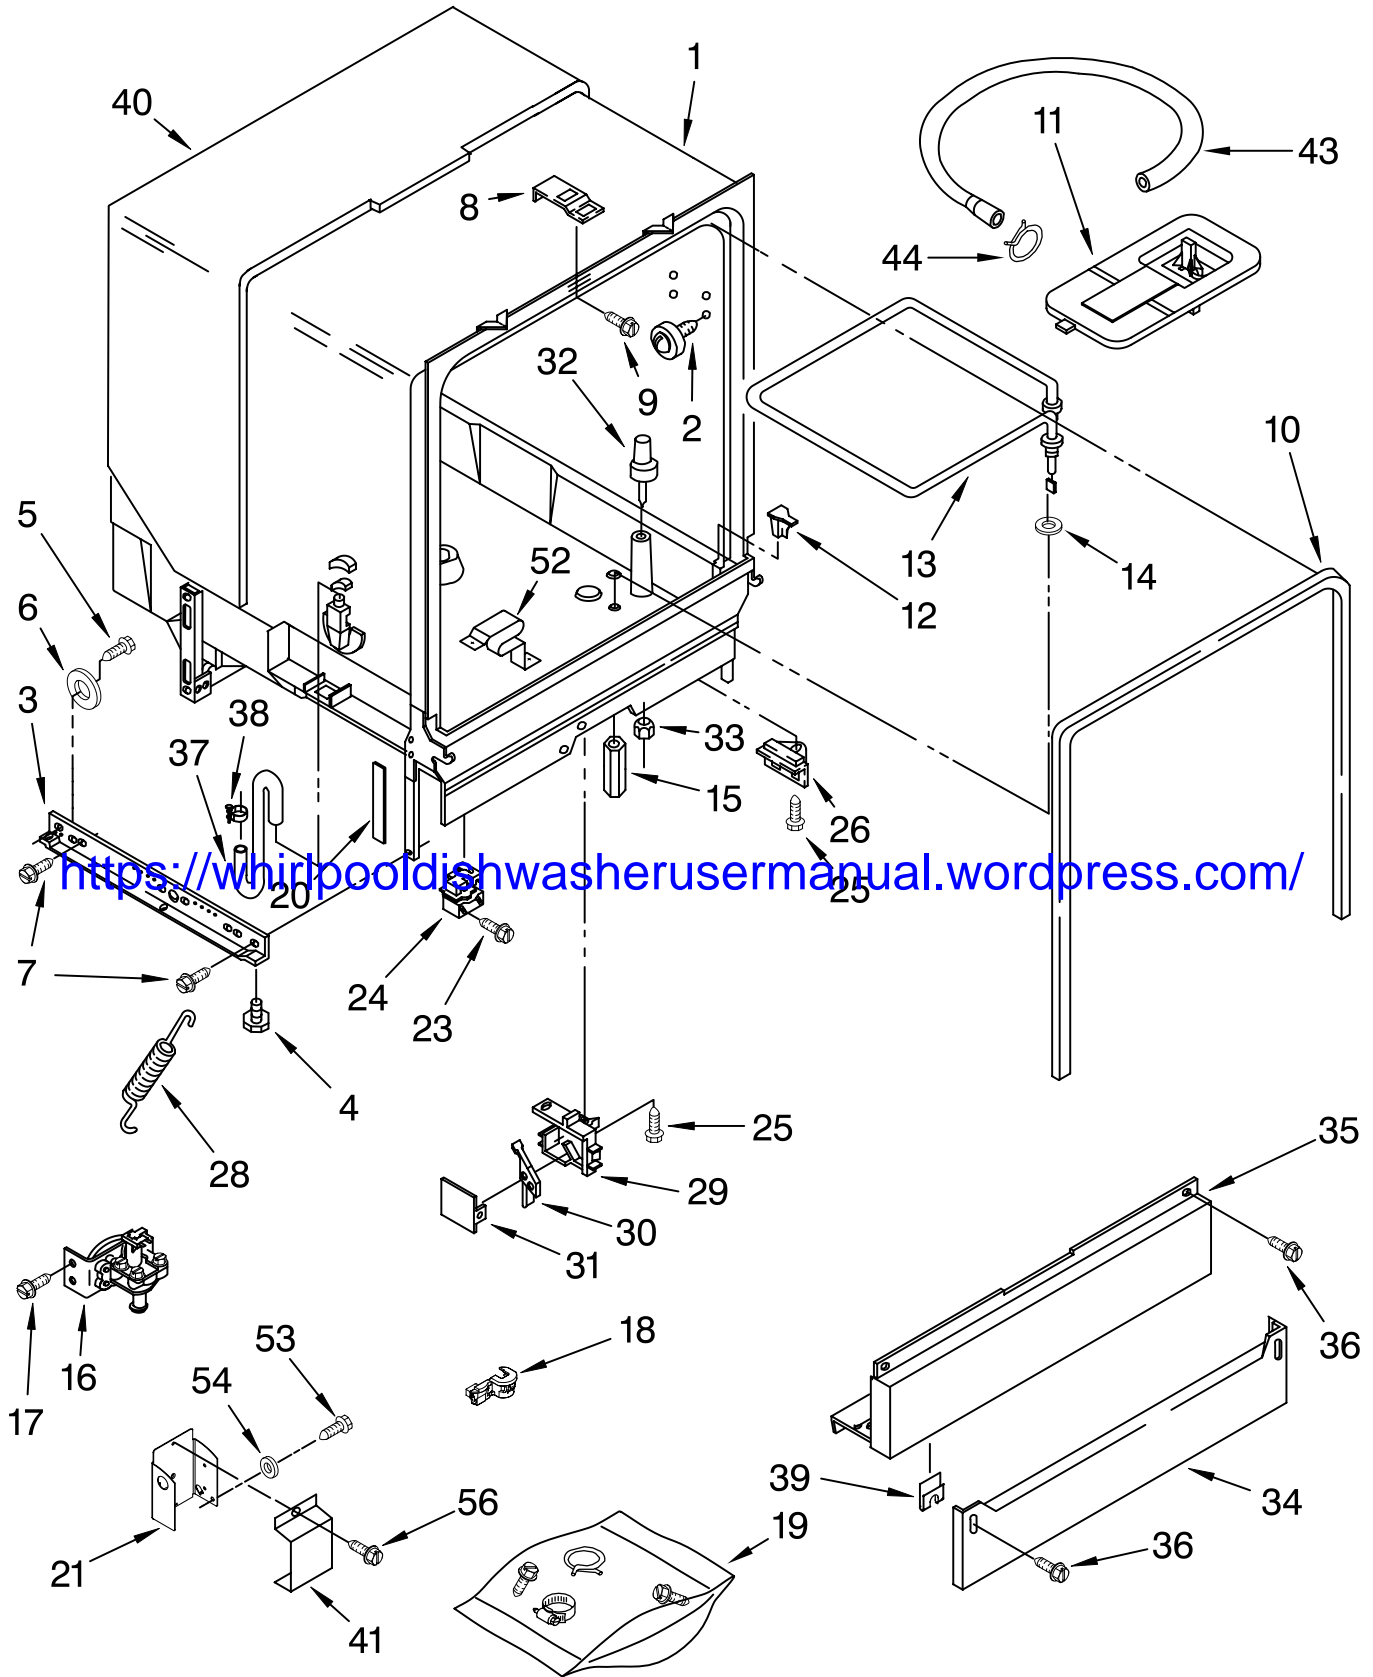

TUB ASSEMBLY PARTS

For Models: DU850SWPB2, DU850SWPQ2, DU850SWPT2, DU850SWPS2
(Black) (White) (Biscuit) (Stainless)

<https://whirlpooldishwasherusermanual.wordpress.com/>

FOR ORDERING INFORMATION REFER TO PARTS PRICE LIST

TUB ASSEMBLY PARTS

For Models: DU850SWPB2, DU850SWPQ2, DU850SWPT2, DU850SWPS2
(Black) (White) (Biscuit) (Stainless)

Illus. No.	Part No.	DESCRIPTION	Illus. No.	Part No.	DESCRIPTION	Illus. No.	Part No.	DESCRIPTION
1	8533815	Tub and Support Assembly	18	8573061	Strain Relief	35		Panel, Access (Includes Item 39)
2	8528831	Tub, Wheel Assembly (8)	19	3369816	Miscellaneous Parts Bag (Includes 2 Screws & 2 Hose Clamps)		3379917	Black
3	3368933	Runner (2)					3379918	White
4	3374849	Leveler (2)	20	8052018	Pad, Friction		8054179	Biscuit
5	3370389	Screw, Shoulder (2)	21	8573951	Terminal Box	36	302868	Screw, 8-18 x 1/2 (4)
6	302819	Wheel (2)	23	3370225	Screw	37	3369414	Hose, Inlet
7	343641	Screw, 10-16 x 1/2 (4)	24	3369063	Relay	38	301958	Clamp
8	3378149	Plate, Latch	25	304231	Screw	39	3378123	Clip, Grounding
9	3374720	Screw	26	3368928	Fuse, Thermal	40	8531031	Sound Shield
10	3376927	Gasket	28	3379383	Spring, Door (2)	41	300068	Cover Assembly, Terminal Box
11	3369322	Grate	29	8318218	Housing, Float Switch	43	3374077	Drain Hose
12	8528862	Deflector (2)	30	3369067	Switch, Float	44	356138	Hose Clamp
13	8519827	Heater	31	8318219	Cover, Switch Housing	52	3379740	Support, Heater (3)
14	717273	Washer, Rubber (2)	32	8519552	Float	53	3400014	Screw
15	8268548	Nut (2) (Heater Terminal)	33	717488	Nut	54	3378128	Washer
16	8283345	Water Valve	34		Panel, Toe	56	3369138	Screw, 8-18
17	304392	Screw, 8-18 x 1/2		3368942	Black			
				9742861	White			
				8054181	Biscuit			

<https://whirlpooldishwasherusermanual.wordpress.com/>

FOR ORDERING INFORMATION REFER TO PARTS PRICE LIST