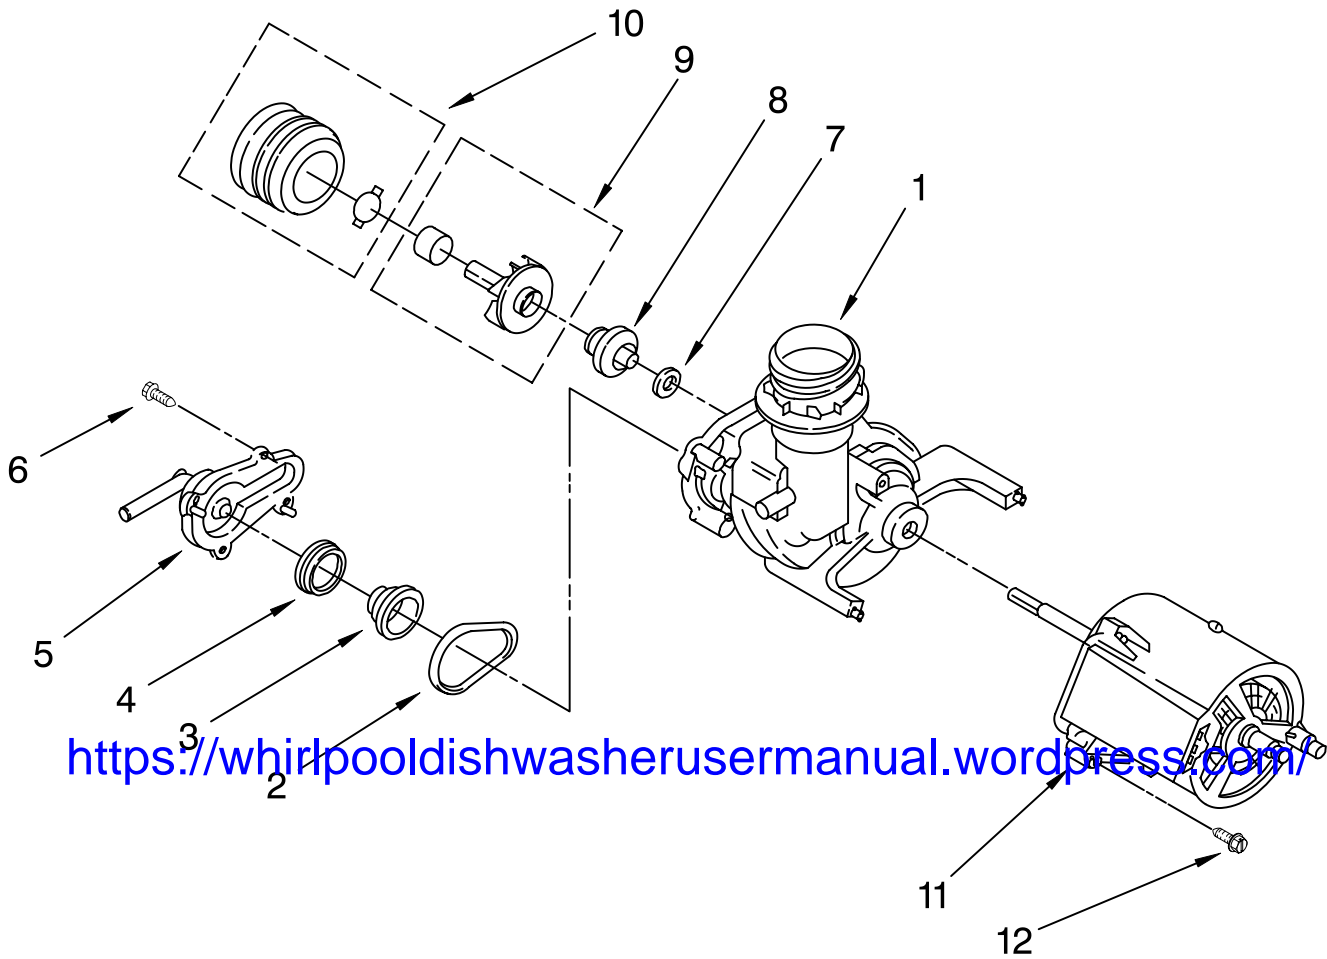

PUMP AND MOTOR PARTS

For Models: DU850SWPB2, DU850SWPQ2, DU850SWPT2, DU850SWPS2
(Black) (White) (Biscuit) (Stainless)

<https://whirlpooldishwasherusermanual.wordpress.com/>

Illus. No.	Part No.	DESCRIPTION
1	3369011	Housing Assembly
2	3369031	Seal, Drain Cover
3	3369028	Diaphragm
4	3369029	Ring, Diaphragm
5	3369030	Cover, Drain Valve
6	3368921	Screw (4)
7	3369020	Seal Seat
8	3385557	Seal Head
9	3369013	Impeller & Bearing Assembly
10	3369012	Disk & Mount Assembly
11	8283457	Motor
12	3368922	Screw (3)

FOR ORDERING INFORMATION REFER TO PARTS PRICE LIST