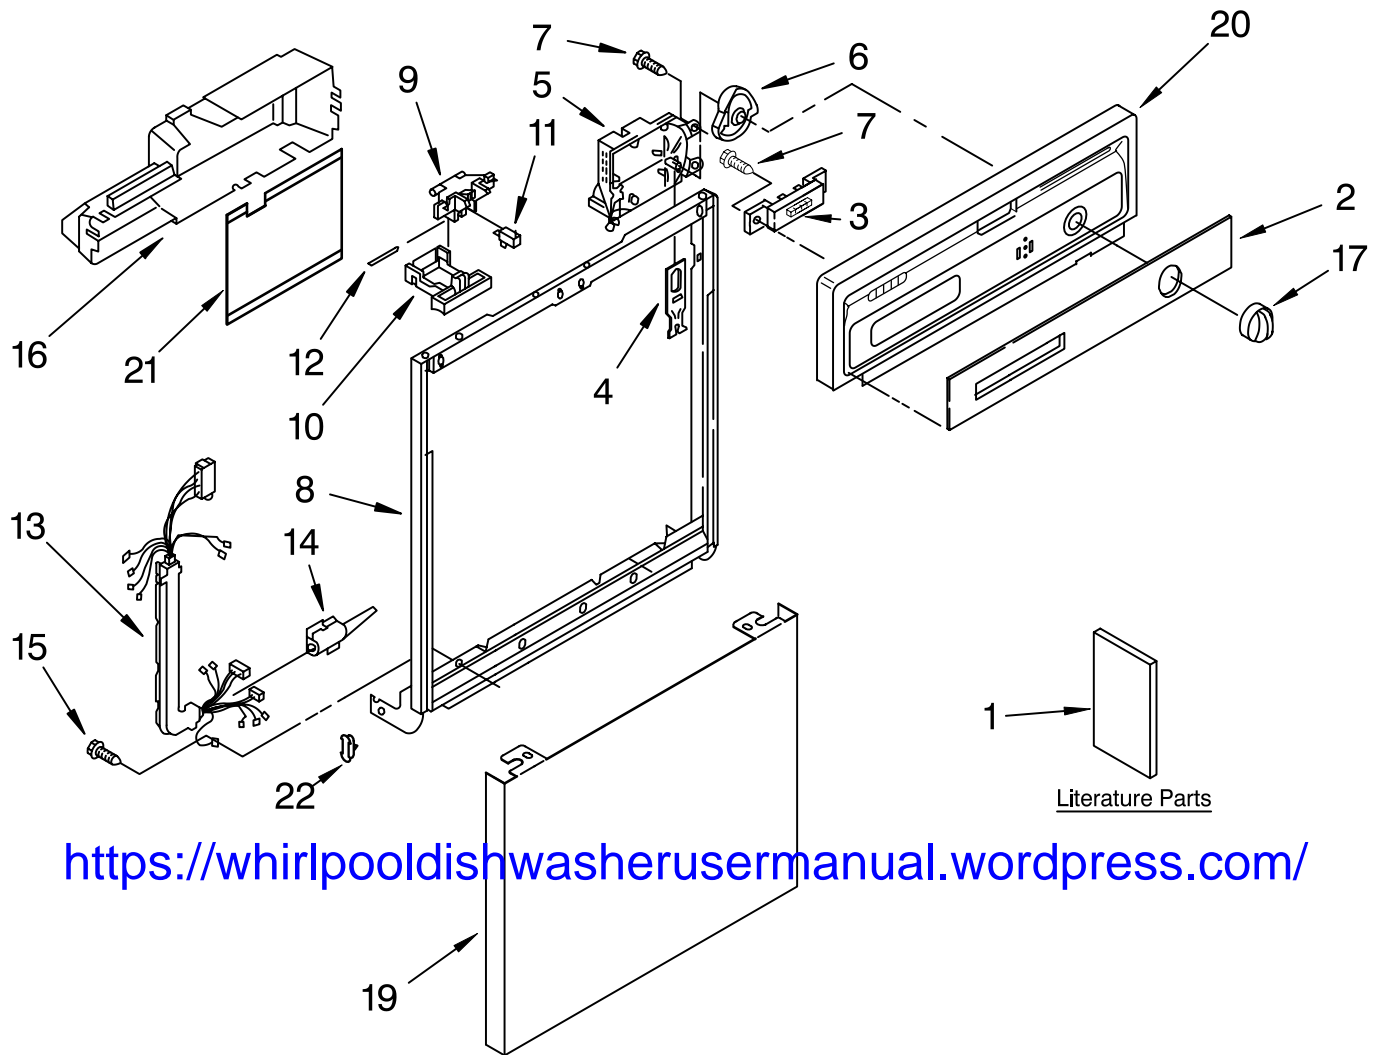

FRAME AND CONSOLE PARTS

For Models: DU850SWPB2, DU850SWPQ2, DU850SWPT2, DU850SWPS2
(Black) (White) (Biscuit) (Stainless)

UNDERCOUNTER
DISHWASHER

<https://whirlpooledishwasherusermanual.wordpress.com/>

Illus. No.	Part No.	DESCRIPTION	Illus. No.	Part No.	DESCRIPTION	Illus. No.	Part No.	DESCRIPTION
1		Literature Parts	4	3369529	Follower, Cam	17		Knob, Timer
	8535436	Instructions, Installation	5	8535368	Timer		8275308	Black
	3367007	Instructions, Installation (Supplement) (Locating Your Water Supply)	6	8271510	Cam		8275309	White
	8535639	Guide, Energy	7	304231	Screw, 8-18 x 1/2 (5)		8275310	Biscuit
	8575989	Guide, Use & Care	8		Door Frame	19		Panel, Front
	3385497	Diagram, Wiring		9743028	Black		3379375	Black
	677967	Do-It Yourself Manual	9	3380854	Bolt, Latch		3379376	White
2		Insert, Console	10		Lever, Latch		8054178	Biscuit
	8535383	Black		3369457	Black		9743581	Stainless
	8535384	White		3372231	White	20		Console (Includes Item 2)
	8575664	Biscuit		3375062	Biscuit		8535328	Black
3	8269366	Switch, 5 Button	11	3369325	Switch, (2)		8535329	White
			12	3368955	Pin, Switch (2)		8575346	Biscuit
			13	8573183	Harness and Protector	21	3379671	Shield, Control Cover
			14	3376405	Elbow, Harness	22	3373234	Bearing, Spring (2)
			15	3400892	Screw,			
			16	8269526	Cover, Control			