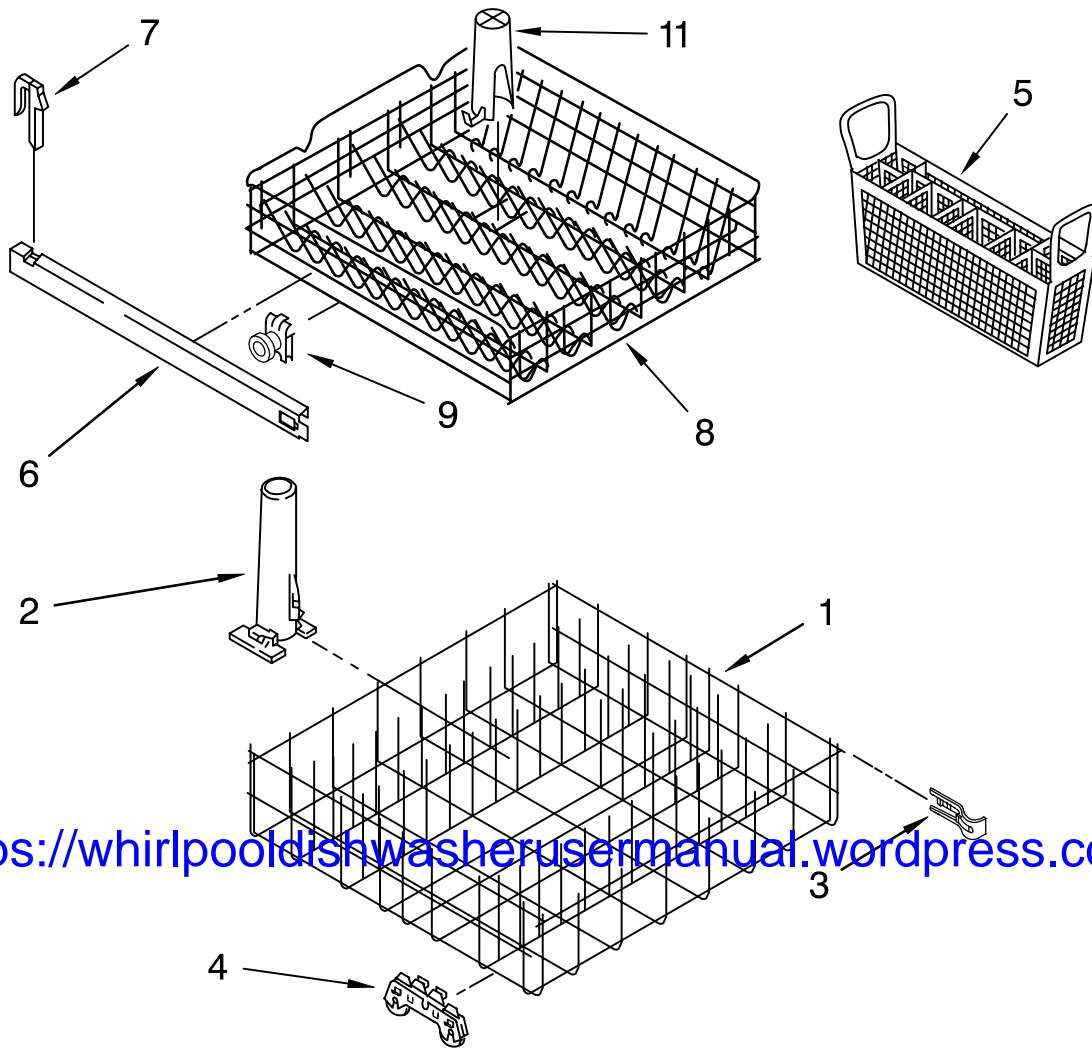

DISHRACK PARTS

For Models: DU850SWPB2, DU850SWPQ2, DU850SWPT2, DU850SWPS2
(Black) (White) (Biscuit) (Stainless)

<https://whirlpooldishwasherusermanual.wordpress.com/>

Illus. No.	Part No.	DESCRIPTION
1	8539225	Dishrack, Lower
2	8268825	Tower, Protector
3	3385142	Bumper, Dishrack (2)
4	8268645	Wheel & Transport Assembly (4)
5	8268866	Basket, Silverware
6	3385089	Track, Dishrack (2)
7	8524581	Stop, Track (4)
8	8539222	Dishrack, Upper
9	8268852	Wheel & Axle Assembly (4)
11	8519550	Diffuser, Water

FOR ORDERING INFORMATION REFER TO PARTS PRICE LIST