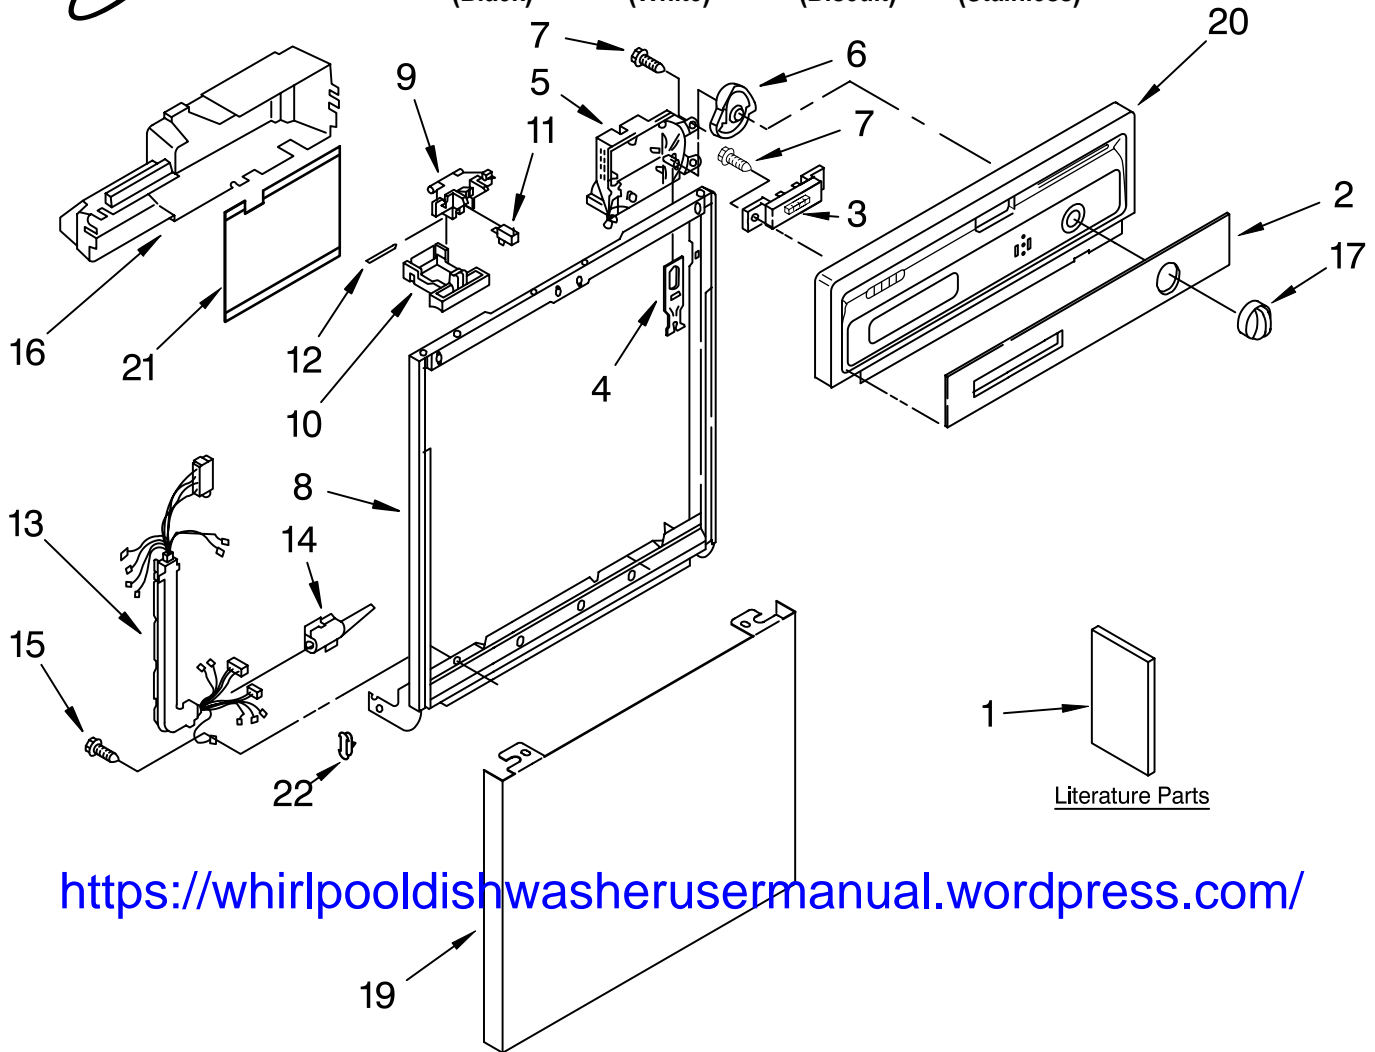

FRAME AND CONSOLE PARTS

For Models: DU850SWPB1, DU850SWPQ1, DU850SWPT1, DU850SWPS1

UNDERCOUNTER
DISHWASHER

(Black) (White) (Biscuit) (Stainless)

<https://whirlpooldishwasherusermanual.wordpress.com/>

Illus. No.	Part No.	DESCRIPTION	Illus. No.	Part No.	DESCRIPTION	Illus. No.	Part No.	DESCRIPTION
1	8535436	Literature Parts	5	8535368	Timer	17		Knob, Timer
	3367007	Instructions, Installation	6	8271510	Cam		8275308	Black
		(Supplement)	7	304231	Screw, 8-18 x 1/2 (5)		8275309	White
		(Locating Your Water Supply)	8	9743028	Door Frame		8275310	Biscuit
			9	3380854	Bolt, Latch	19		Panel, Front
			10	3369457	Lever, Latch		3379375	Black
				3372231	Black		3379376	White
				3375062	White		8054178	Biscuit
				3369325	Biscuit	20	9743581	Stainless
			11	3369325	Switch, (2)			Console (Includes Item 2)
			12	3368955	Pin, Switch (2)		8535328	Black
			13	8573183	Harness and Protector		8535329	White
			14	3376405	Elbow, Harness		8575346	Biscuit
			15	3400892	Screw,	21	3379671	Shield, Control Cover
			16	8269526	Cover, Control	22	3373234	Bearing, Spring (2)

Illus. No.	Part No.	DESCRIPTION	Illus. No.	Part No.	DESCRIPTION	Illus. No.	Part No.	DESCRIPTION
1	8528310	Inner Door (Includes Items 2 & 3)	4	8519606	Actuator Assembly	9	3378138	Lid Assembly
2	3376066	Latch, Detergent Dispenser (Includes Item 3)	5	8052027	Wet Agent, Dispenser	10	8066018	Spring, Lid
3	3369061	Snap, Detergent Dispenser (Includes Item 2)	6	3369000	Draw Bar (Upper Dispenser)	11	3372028	Pin (Lid Hinge)
			7	8066017	Draw Bar (Lower Dispenser)	12	3371710	Screen, Vent
			8	3368999	Spring (Draw Bar)	13	3378134	Cap, Wet Agent
						15	3400815	Screw (8)
						16	3371569	Cover, Drip