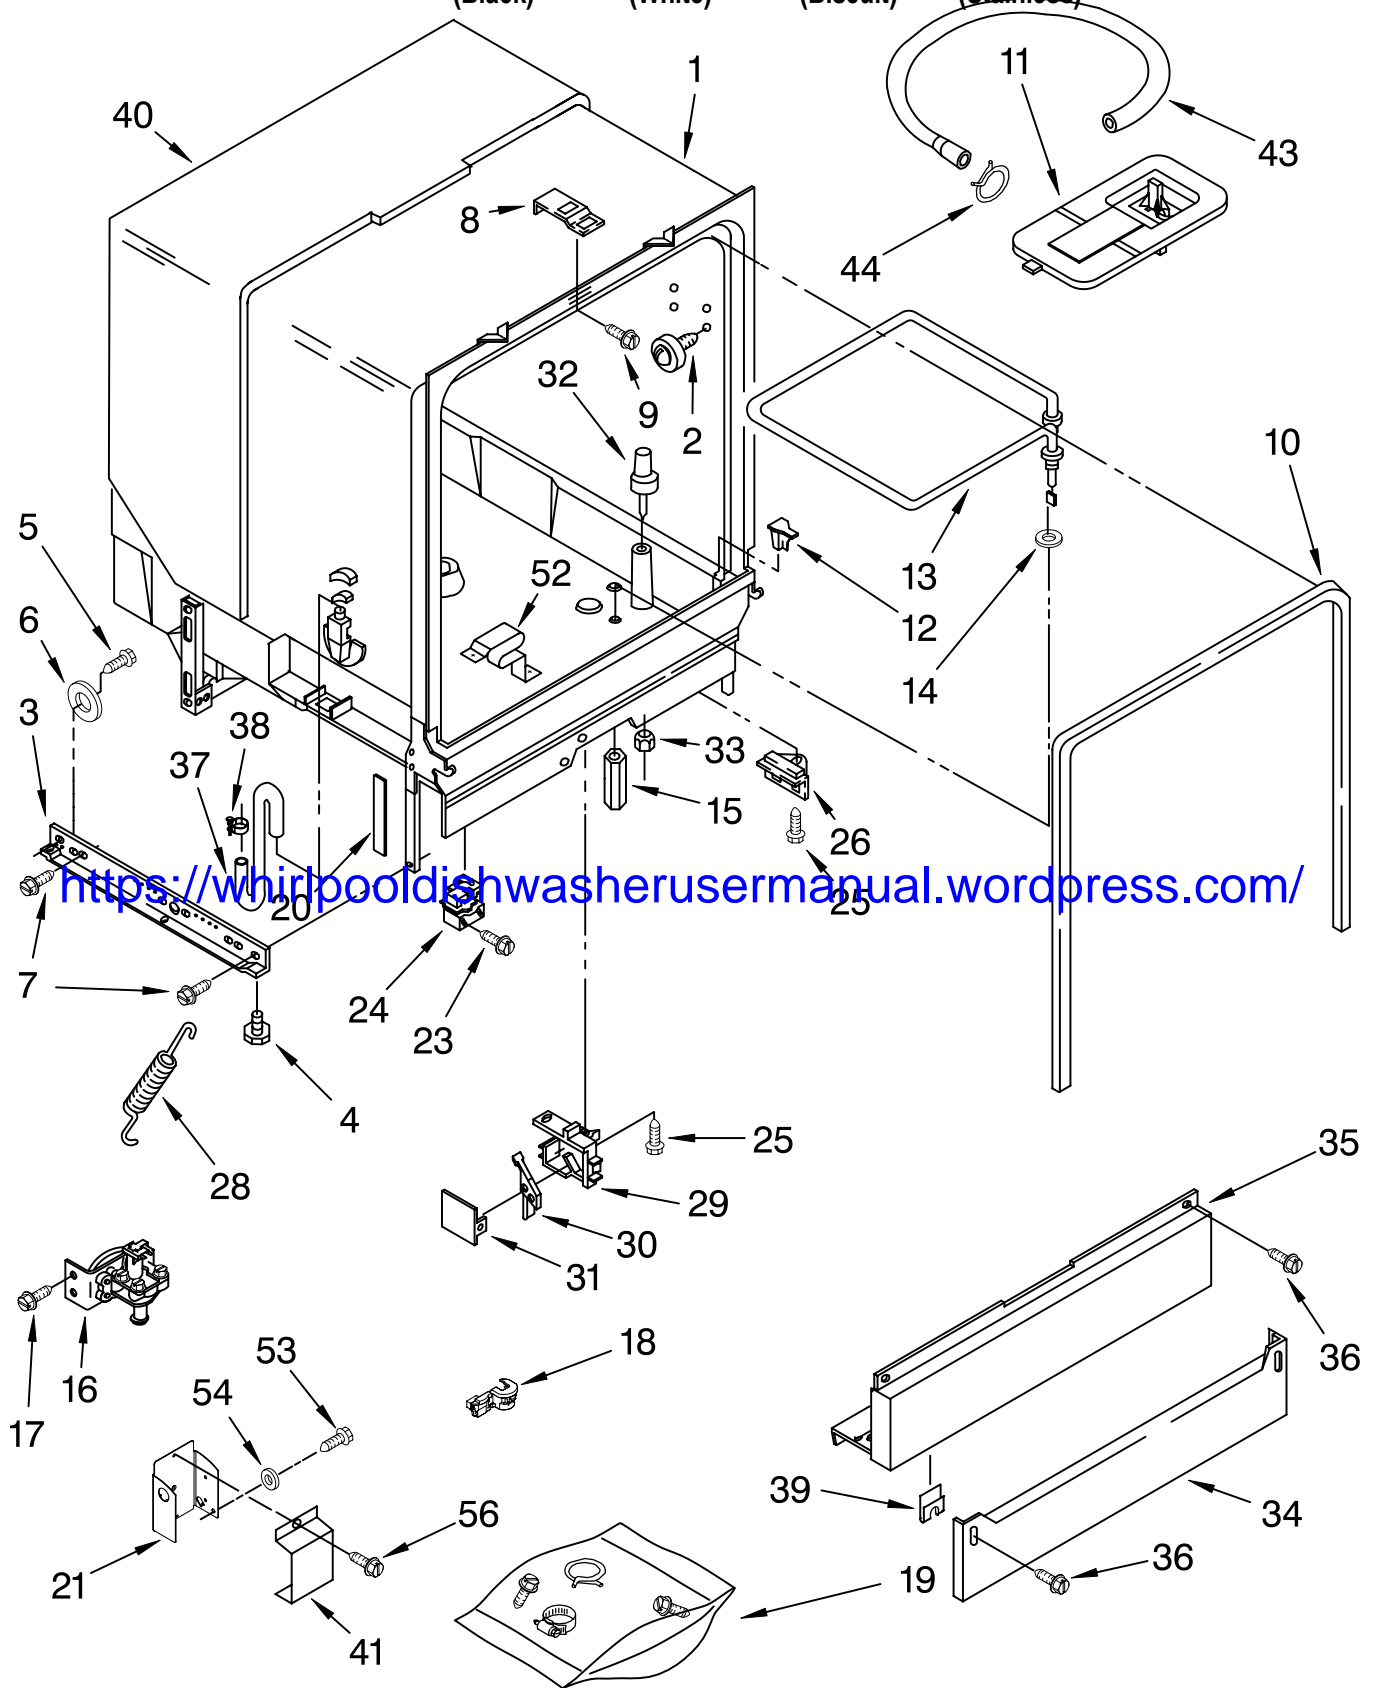

TUB ASSEMBLY PARTS

For Models: DU850SWPB1, DU850SWPQ1, DU850SWPT1, DU850SWPS1

(Black)

(White)

(Biscuit)

(Stainless)

<https://whirlpooldishwasherusermanual.wordpress.com/>

FOR ORDERING INFORMATION REFER TO PARTS PRICE LIST

TUB ASSEMBLY PARTS

For Models: DU850SWPB1, DU850SWPQ1, DU850SWPT1, DU850SWPS1

(Black) (White) (Biscuit) (Stainless)

Illus. No.	Part No.	DESCRIPTION	Illus. No.	Part No.	DESCRIPTION	Illus. No.	Part No.	DESCRIPTION
1	8533815	Tub and Support Assembly	19	3369816	Miscellaneous Parts Bag (Includes 2 Screws & 2 Hose Clamps)	35		Panel, Access (Includes Item 39)
2	8528831	Tub, Wheel Assembly (8)					3379917	Black
3	3368933	Runner (2)	20	8052018	Pad, Friction		3379918	White
4	3374849	Leveler (2)	21	8573951	Terminal Box		8054179	Biscuit
5	3370389	Screw, Shoulder (2)	23	3370225	Screw		9744517	Stainless
6	302819	Wheel (2)	24	3369063	Relay	36	302868	Screw, 8-18 x 1/2 (4)
7	343641	Screw, 10-16 x 1/2 (4)	25	304231	Screw	37	3369414	Hose, Inlet
8	3378149	Plate, Latch	26	3368928	Fuse, Thermal	38	301958	Clamp
9	3374720	Screw	28	3379383	Spring, Door (2)	39	3378123	Clip, Grounding
10	3376927	Gasket	29	8318218	Housing, Float Switch	40	8573243	Sound Shield
11	3369322	Grate	30	3369067	Switch, Float	41	300068	Cover Assembly, Terminal Box
12	8528862	Deflector (2)	31	8318219	Cover, Switch Housing	43	3374077	Drain Hose
13	8519827	Heater	32	8519552	Float	44	356138	Hose Clamp
14	717273	Washer, Rubber (2)	33	717488	Nut	52	3379740	Support, Heater (3)
15	8268548	Nut (2) (Heater Terminal)	34		Panel, Toe	53	3400014	Screw
16	8283345	Water Valve		3368942	Black	54	3378128	Washer
17	304392	Screw, 8-18 x 1/2		9742861	White	56	3369138	Screw, 8-18
18	8573061	Strain Relief		8054181	Biscuit			

<https://whirlpooldishwasherusermanual.wordpress.com/>

FOR ORDERING INFORMATION REFER TO PARTS PRICE LIST