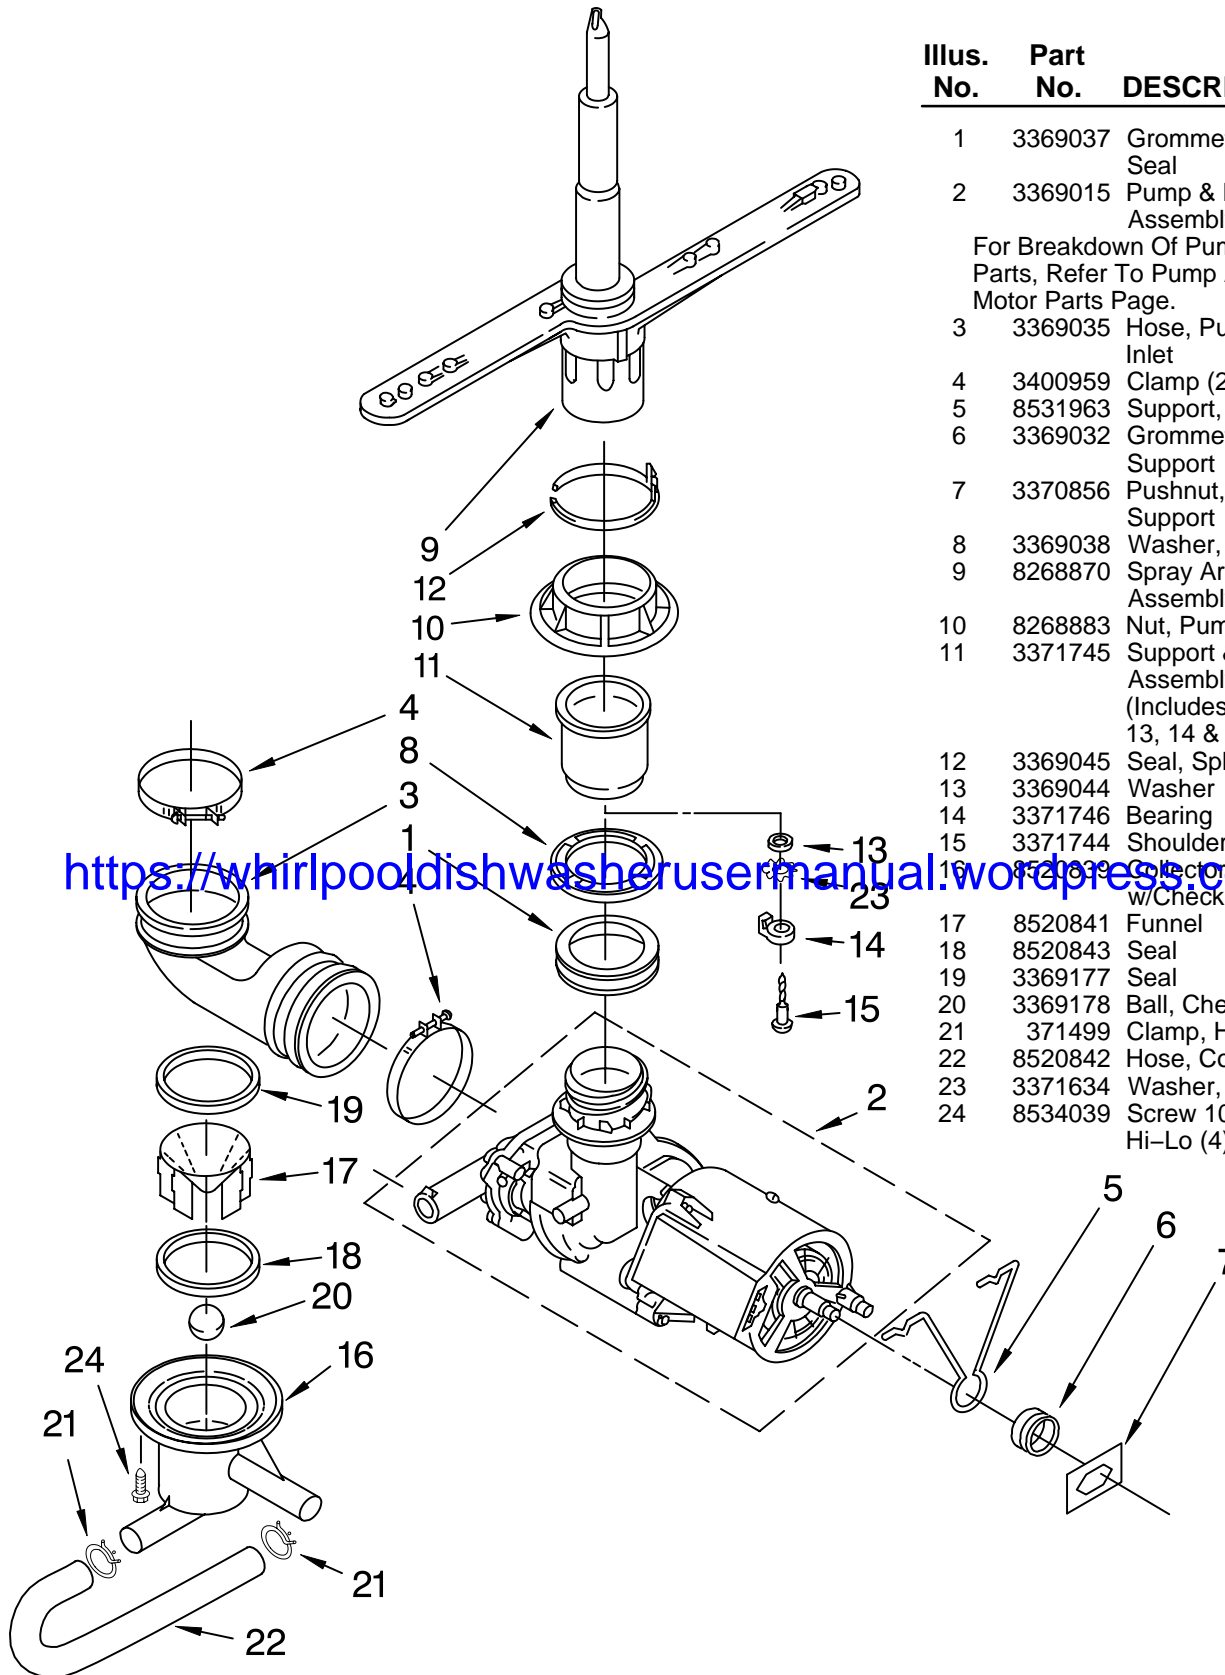

PUMP AND SPRAY ARM PARTS

For Models: DU850SWPB1, DU850SWPQ1, DU850SWPT1, DU850SWPS1

(Black)

(White)

(Biscuit)

(Stainless)

Illus. No.	Part No.	DESCRIPTION
1	3369037	Grommet, Pump Seal
2	3369015	Pump & Motor Assembly
For Breakdown Of Pump Parts, Refer To Pump And Motor Parts Page.		
3	3369035	Hose, Pump Inlet
4	3400959	Clamp (2)
5	8531963	Support, Motor
6	3369032	Grommet, Motor Support
7	3370856	Pushnut, Motor Support
8	3369038	Washer, Grommet
9	8268870	Spray Arm, Assembly Lower
10	8268883	Nut, Pump Outlet
11	3371745	Support & Bearing Assembly (Includes Items: 13, 14 & 15)
12	3369045	Seal, Split Ring
13	3369044	Washer
14	3371746	Bearing
15	3371744	Shoulder Screw
16	8520839	Collector Assembly w/Check Valve
17	8520841	Funnel
18	8520843	Seal
19	3369177	Seal
20	3369178	Ball, Check-Valve
21	371499	Clamp, Hose
22	8520842	Hose, Collector
23	3371634	Washer, Curved
24	8534039	Screw 10-16, Hi-Lo (4)

FOR ORDERING INFORMATION REFER TO PARTS PRICE LIST