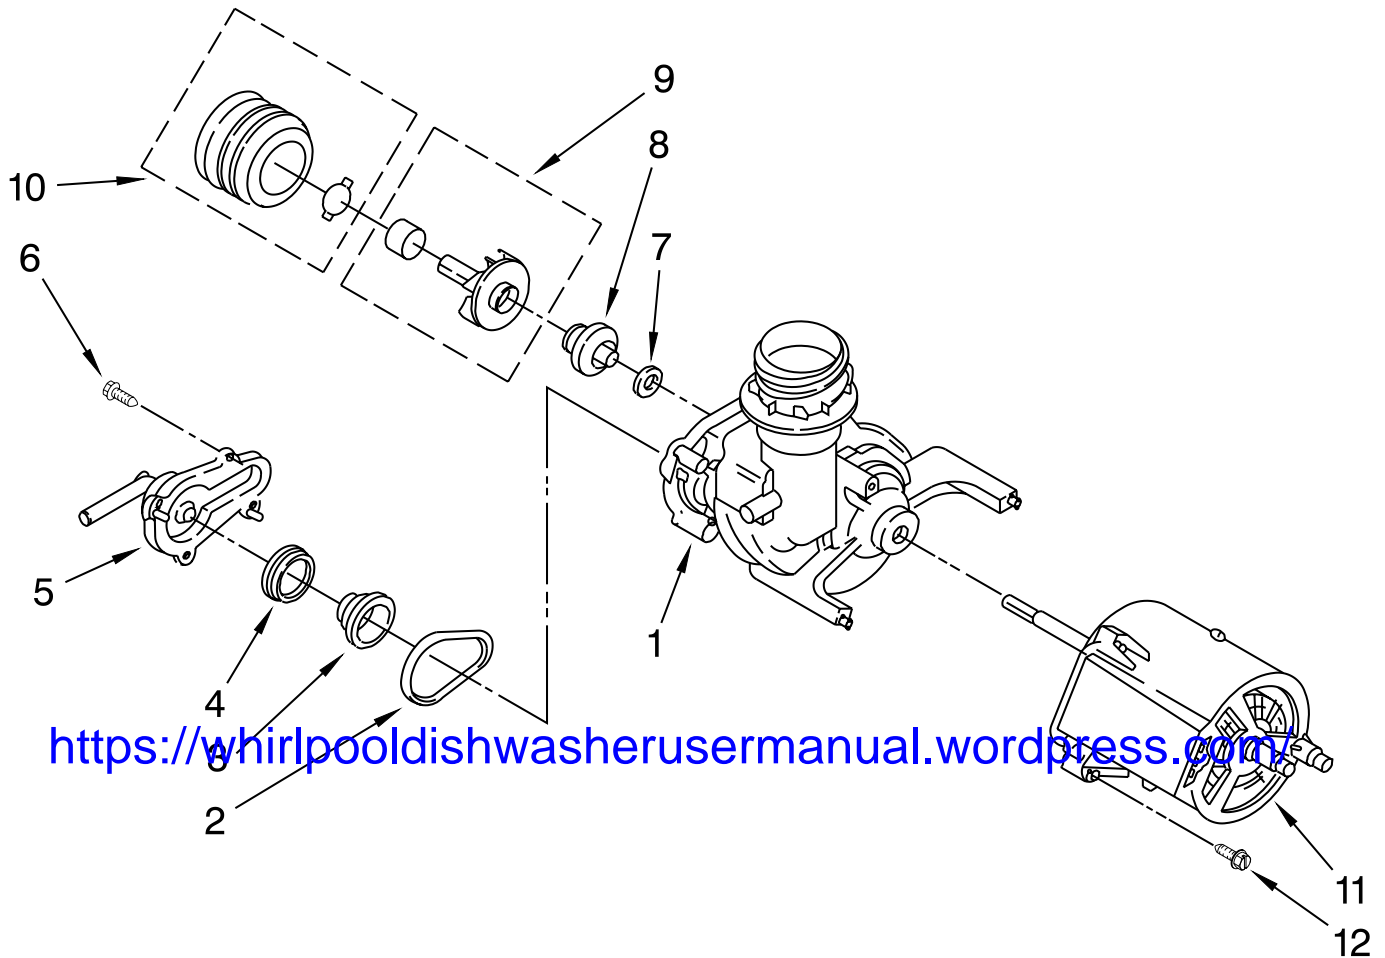

PUMP AND MOTOR PARTS

For Models: DU850SWPB3, DU850SWPQ3, DU850SWPT3, DU850SWPS3
(Black) (White) (Biscuit) (Stainless)

<https://whirlpooldishwasherusermanual.wordpress.com/>

Illus. No.	Part No.	DESCRIPTION
1	3369011	Housing Assembly
2	3369031	Seal, Drain Cover
3	3369028	Diaphragm
4	3369029	Ring, Diaphragm
5	3369030	Cover, Drain Valve
6	3368921	Screw (4)
7	3369020	Seal Seat
8	3385557	Seal Head
9	3369013	Impeller & Bearing Assembly
10	3369012	Disk & Mount Assembly
11	8283457	Motor
12	3368922	Screw (3)

FOR ORDERING INFORMATION REFER TO PARTS PRICE LIST