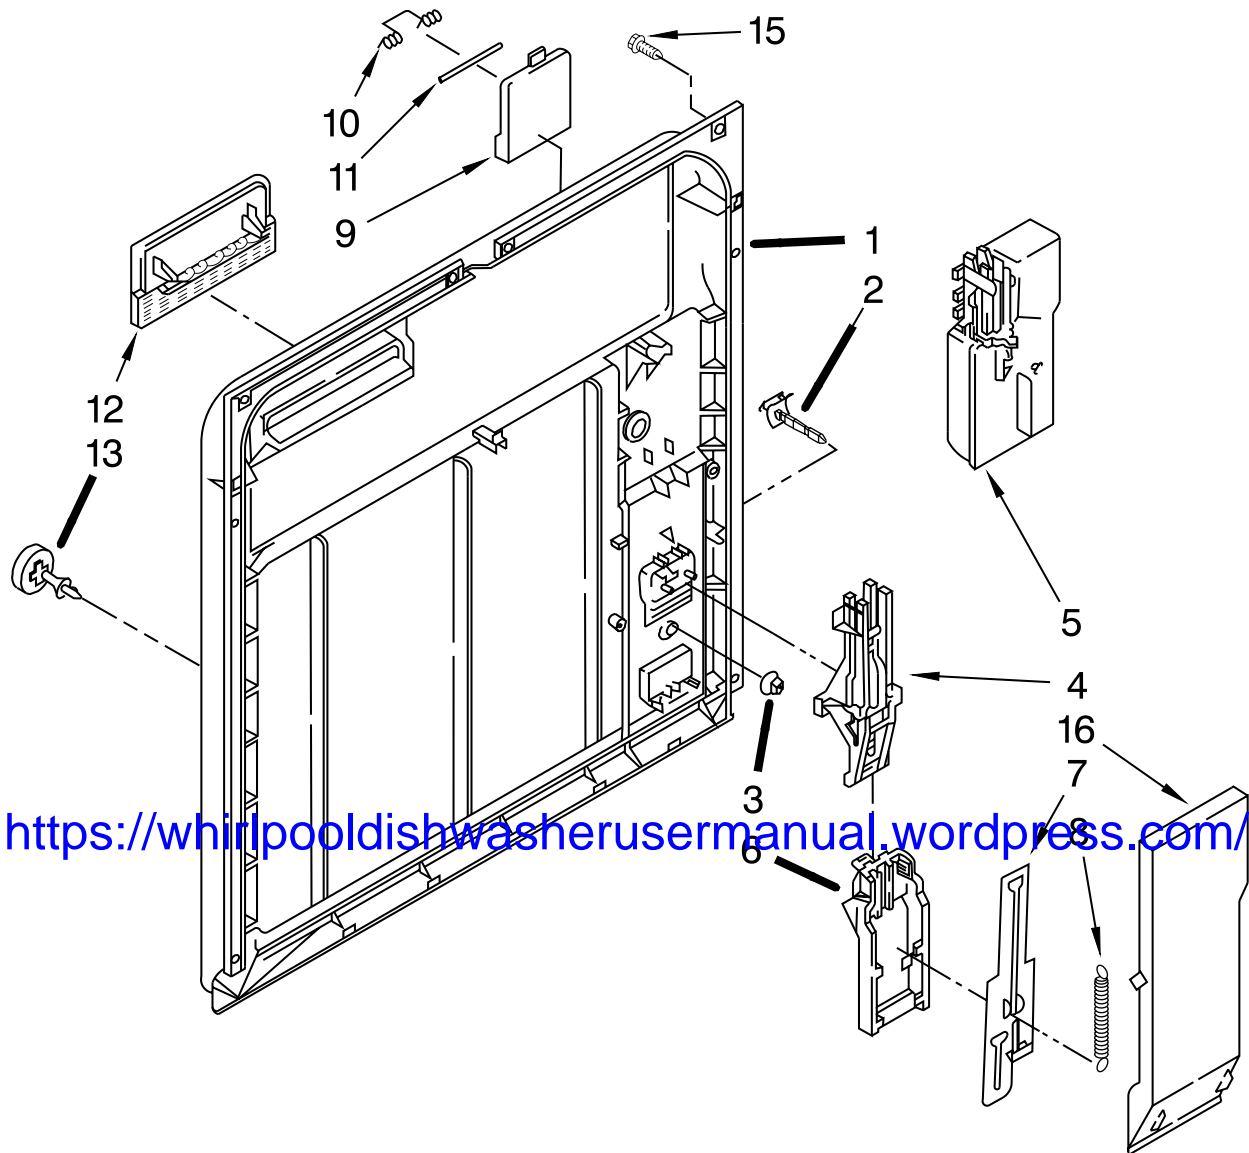

Illus. No.	Part No.	DESCRIPTION	Illus. No.	Part No.	DESCRIPTION	Illus. No.	Part No.	DESCRIPTION
1	8535436	Literature Parts Instructions, Installation	6	8271510	Cam	17		Knob, Timer
	3367007	Instructions, Installation (Supplement) (Locating Your Water Supply)	7	304231	Screw, 8-18 x 1/2 (5)		8275308	Black
	W10039850	Guide, Energy	8	9743028	Door Frame		8275309	White
	W10039800	Guide, Use & Care	9	3380854	Bolt, Latch		8275310	Biscuit
	677967	Do-It Yourself Manual	10	3369457	Lever, Latch	19	3379375	Panel, Front
2	W10039600	Insert, Console		3372231	Black		3379376	Black
	W10039610	Black		3375062	White		8054178	White
	W10039620	White	11	3369325	Biscuit		9743581	Biscuit
3	8269366	Switch, 5 Button	12	3368955	Switch, (2)	20		Console (Includes Item 2)
4	3369529	Follower, Cam	13	8573183	Pin, Switch (2)		W10072690	Black
5	W10039480	Timer	14	3376405	Harness and Protector		W10072700	White
			15	3400892	Elbow, Harness		W10072710	Biscuit
			16	8269526	Screw,	21	3379671	Shield, Control Cover
					Cover, Control	22	3373234	Bearing, Spring (2)

# INNER DOOR PARTS

For Models: DU850SWPB3, DU850SWPQ3, DU850SWPT3, DU850SWPS3  
(Black) (White) (Biscuit) (Stainless)

<https://whirlpooldishwasherusermanual.wordpress.com/>

Illus. No.	Part No.	DESCRIPTION	Illus. No.	Part No.	DESCRIPTION	Illus. No.	Part No.	DESCRIPTION
1	8528310	Inner Door (Includes Items 2 & 3)	5	8052027	Wet Agent, Dispenser	9	3378138	Lid Assembly
2	3376066	Latch, Detergent Dispenser (Includes Item 3)	6	3369000	Draw Bar (Upper Dispenser)	10	8066018	Spring, Lid
3	3369061	Snap, Detergent Dispenser (Includes Item 2)	7	8066017	Draw Bar (Lower Dispenser)	11	3372028	Pin (Lid Hinge)
4	8519606	Actuator Assembly	8	3368999	Spring (Draw Bar)	12	3371710	Screen, Vent
						13	3378134	Cap, Wet Agent
						15	3400815	Screw (8)
						16	3371569	Cover, Drip