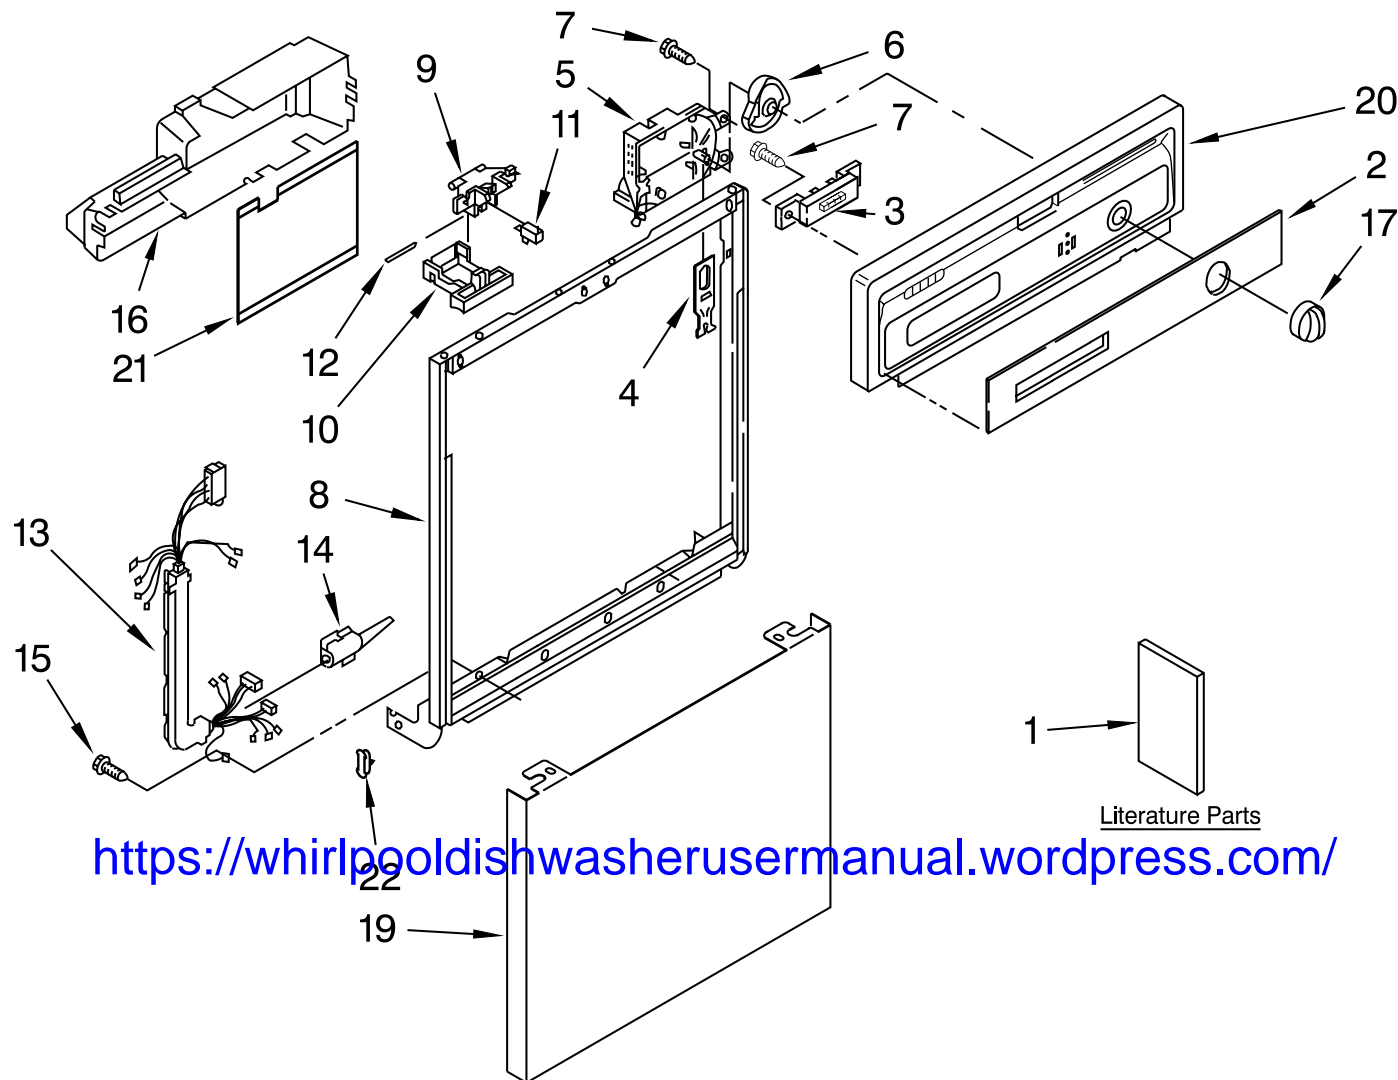

FRAME AND CONSOLE PARTS

For Models: DU850SWPB3, DU850SWPQ3, DU850SWPT3, DU850SWPS3
(Black) (White) (Biscuit) (Stainless)

UNDERCOUNTER
DISHWASHER

<https://whirlpooledishwasherusermanual.wordpress.com/>

Illus. No.	Part No.	DESCRIPTION	Illus. No.	Part No.	DESCRIPTION	Illus. No.	Part No.	DESCRIPTION
1	8535436	Literature Parts Instructions, Installation	6	8271510	Cam	17		Knob, Timer
	3367007	Instructions, Installation (Supplement) (Locating Your Water Supply)	7	304231	Screw, 8-18 x 1/2 (5)		8275308	Black
	W10039850	Guide, Energy	8	9743028	Door Frame		8275309	White
	W10039800	Guide, Use & Care	9	3380854	Bolt, Latch		8275310	Biscuit
	677967	Do-It Yourself Manual	10	3369457	Lever, Latch	19	3379375	Panel, Front
2	W10039600	Insert, Console		3372231	Black		3379376	Black
	W10039610	Black		3375062	White		8054178	White
	W10039620	White	11	3369325	Biscuit		9743581	Biscuit
3	8269366	Switch, 5 Button	12	3368955	Switch, (2)	20		Console (Includes Item 2)
4	3369529	Follower, Cam	13	8573183	Pin, Switch (2)		W10072690	Black
5	W10039480	Timer	14	3376405	Harness and Protector		W10072700	White
			15	3400892	Elbow, Harness		W10072710	Biscuit
			16	8269526	Screw,	21	3379671	Shield, Control Cover
					Cover, Control	22	3373234	Bearing, Spring (2)

FOR ORDERING INFORMATION REFER TO PARTS PRICE LIST