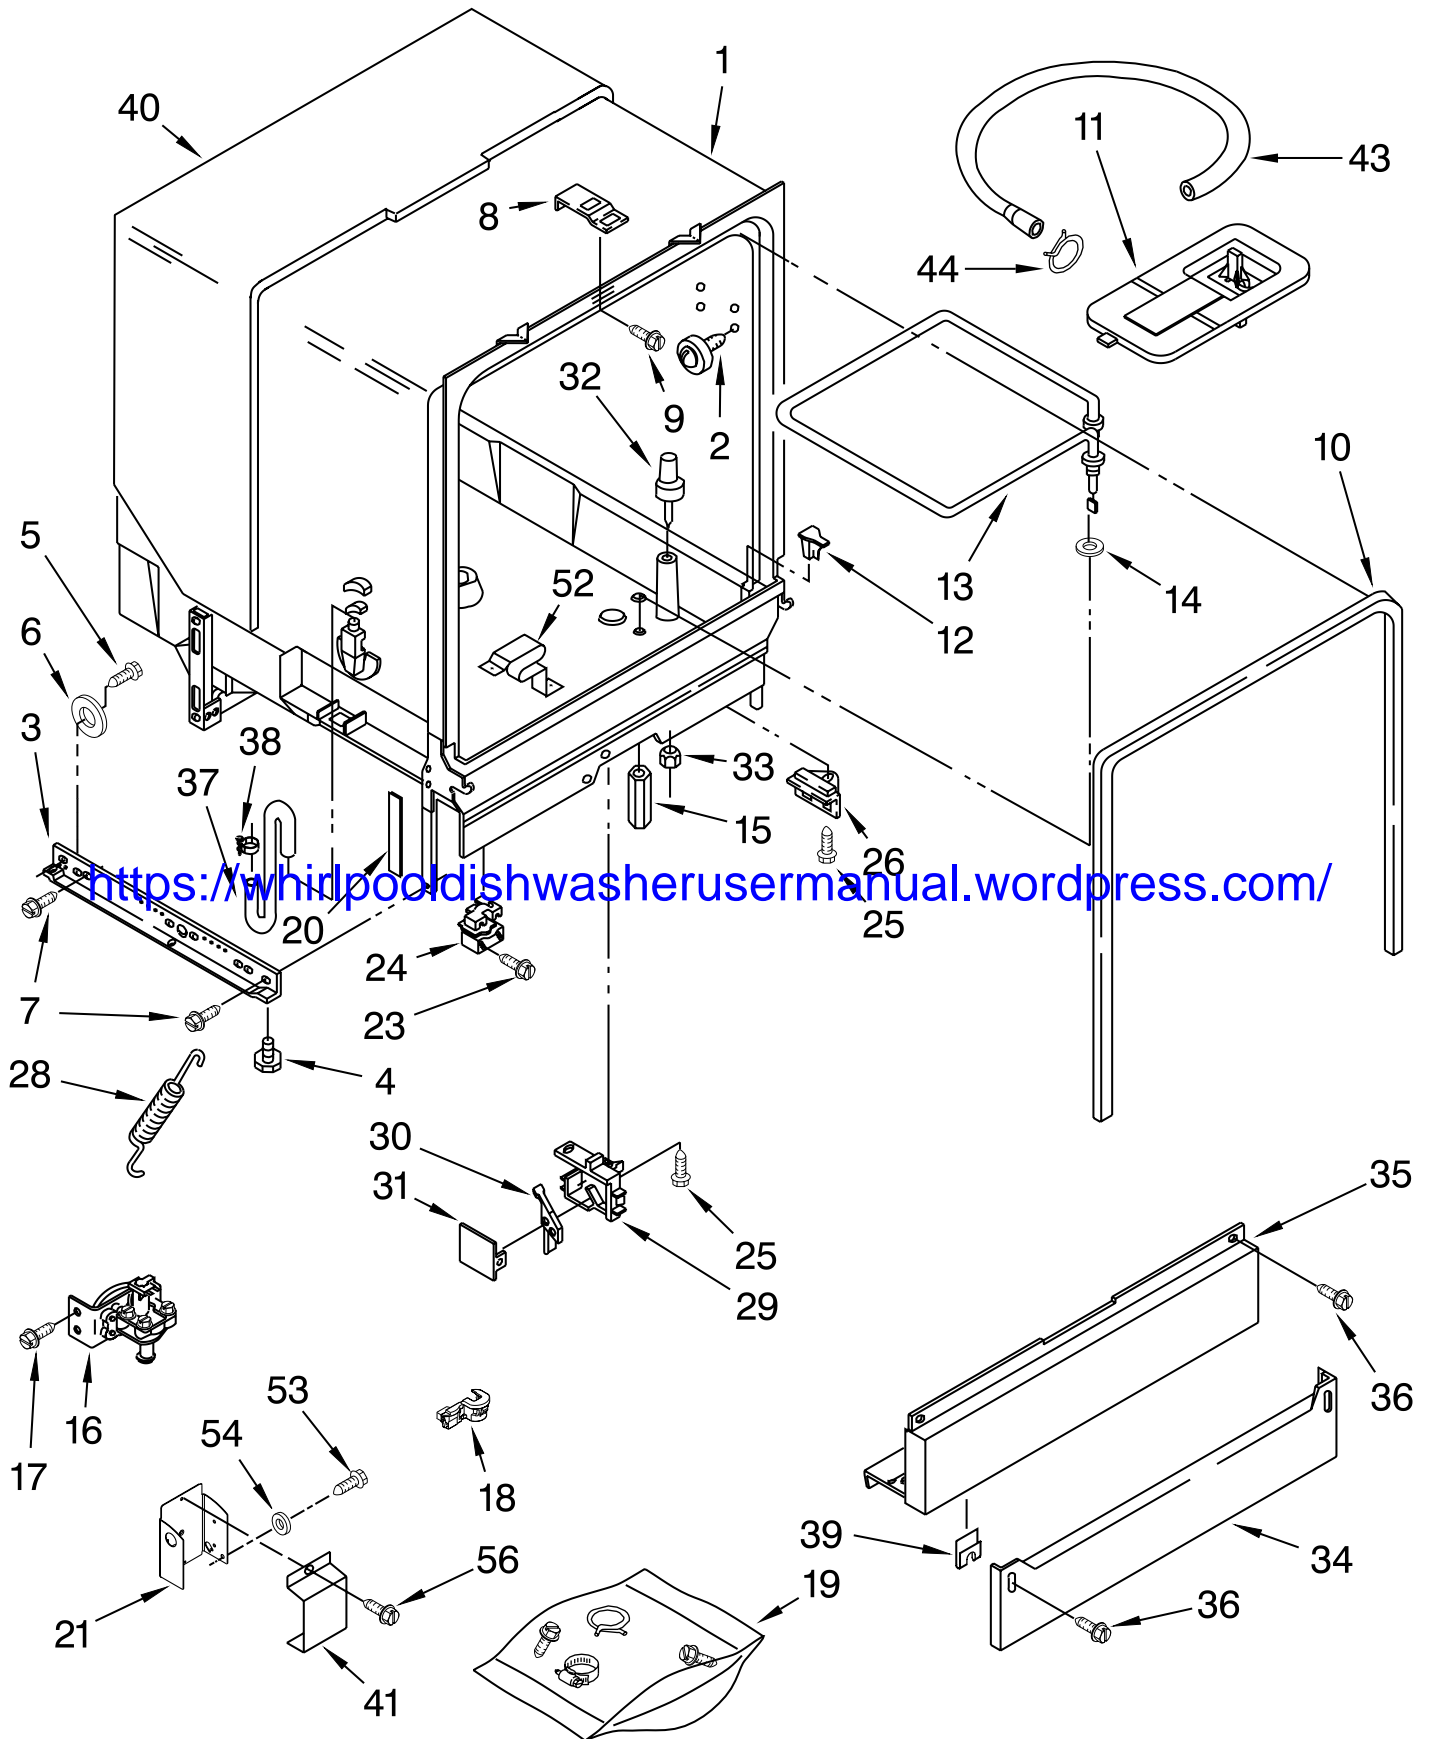

TUB ASSEMBLY PARTS

For Models: DU850SWPB3, DU850SWPQ3, DU850SWPT3, DU850SWPS3
(Black) (White) (Biscuit) (Stainless)

<https://whirlpooldishwasherusermanual.wordpress.com/>

FOR ORDERING INFORMATION REFER TO PARTS PRICE LIST

TUB ASSEMBLY PARTS

For Models: DU850SWPB3, DU850SWPQ3, DU850SWPT3, DU850SWPS3
(Black) (White) (Biscuit) (Stainless)

Illus. No.	Part No.	DESCRIPTION	Illus. No.	Part No.	DESCRIPTION	Illus. No.	Part No.	DESCRIPTION
1	8533815	Tub and Support Assembly	19	3369816	Miscellaneous Parts Bag (Includes 2 Screws & 2 Hose Clamps)	35		Panel, Access (Includes Item 39)
2	8528831	Tub, Wheel Assembly (8)					3379917	Black
3	3368933	Runner (2)	20	8052018	Pad, Friction		3379918	White
4	3374849	Leveler (2)	21	8573951	Terminal Box		8054179	Biscuit
5	3370389	Screw, Shoulder (2)	23	3370225	Screw		9744517	Stainless
6	302819	Wheel (2)	24	3369063	Relay	36	302868	Screw, 8-18 x 1/2 (4)
7	343641	Screw, 10-16 x 1/2 (4)	25	304231	Screw	37	3369414	Hose, Inlet
8	3378149	Plate, Latch	26	3368928	Fuse, Thermal	38	301958	Clamp
9	3374720	Screw	28	3379383	Spring, Door (2)	39	3378123	Clip, Grounding
10	3376927	Gasket	29	8318218	Housing, Float Switch	40	8573243	Sound Shield
11	3369322	Grate	30	3369067	Switch, Float	41	300068	Cover Assembly, Terminal Box
12	8528862	Deflector (2)	31	8318219	Cover, Switch Housing	43	3374077	Drain Hose
13	8519827	Heater	32	8519552	Float	44	356138	Hose Clamp
14	717273	Washer, Rubber (2)	33	717488	Nut	52	3379740	Support, Heater (3)
15	8268548	Nut (2) (Heater Terminal)	34		Panel, Toe	53	3400014	Screw
16	8283345	Water Valve		3368942	Black	54	3378128	Washer
17	304392	Screw, 8-18 x 1/2		9742861	White	56	3369138	Screw, 8-18
18	8573061	Strain Relief		8054181	Biscuit			

<https://whirlpooldishwasherusermanual.wordpress.com/>