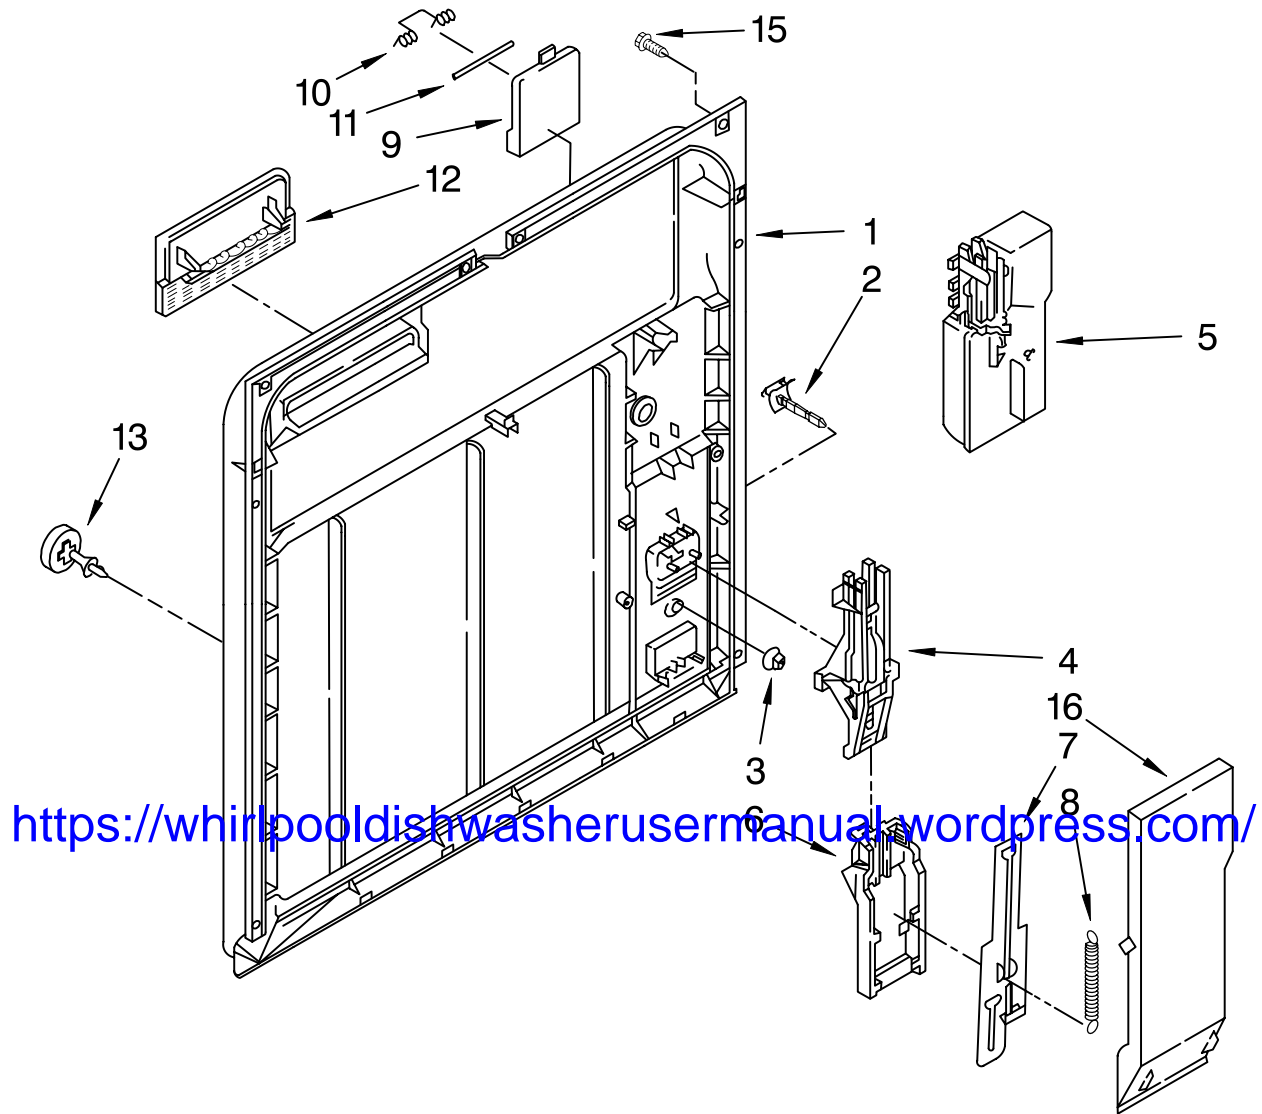

INNER DOOR PARTS

For Models: DU850SWPB2, DU850SWPQ2, DU850SWPT2, DU850SWPS2
(Black) (White) (Biscuit) (Stainless)

<https://whirlpooldishwasherusermanual.wordpress.com/>

Illus. No.	Part No.	DESCRIPTION	Illus. No.	Part No.	DESCRIPTION	Illus. No.	Part No.	DESCRIPTION
1	8528310	Inner Door (Includes Items 2 & 3)	4	8519606	Actuator Assembly	9	3385001	Lid Assembly
2	3376066	Latch, Detergent Dispenser (Includes Item 3)	5	8052027	Wet Agent, Dispenser	10	8066018	Spring, Lid
3	3369061	Snap, Detergent Dispenser (Includes Item 2)	6	3369000	Draw Bar (Upper Dispenser)	11	3372028	Pin (Lid Hinge)
			7	8066017	Draw Bar (Lower Dispenser)	12	3371710	Screen, Vent
			8	3368999	Spring (Draw Bar)	13	3378134	Cap, Wet Agent
						15	3400815	Screw (8)
						16	3371569	Cover, Drip

FOR ORDERING INFORMATION REFER TO PARTS PRICE LIST