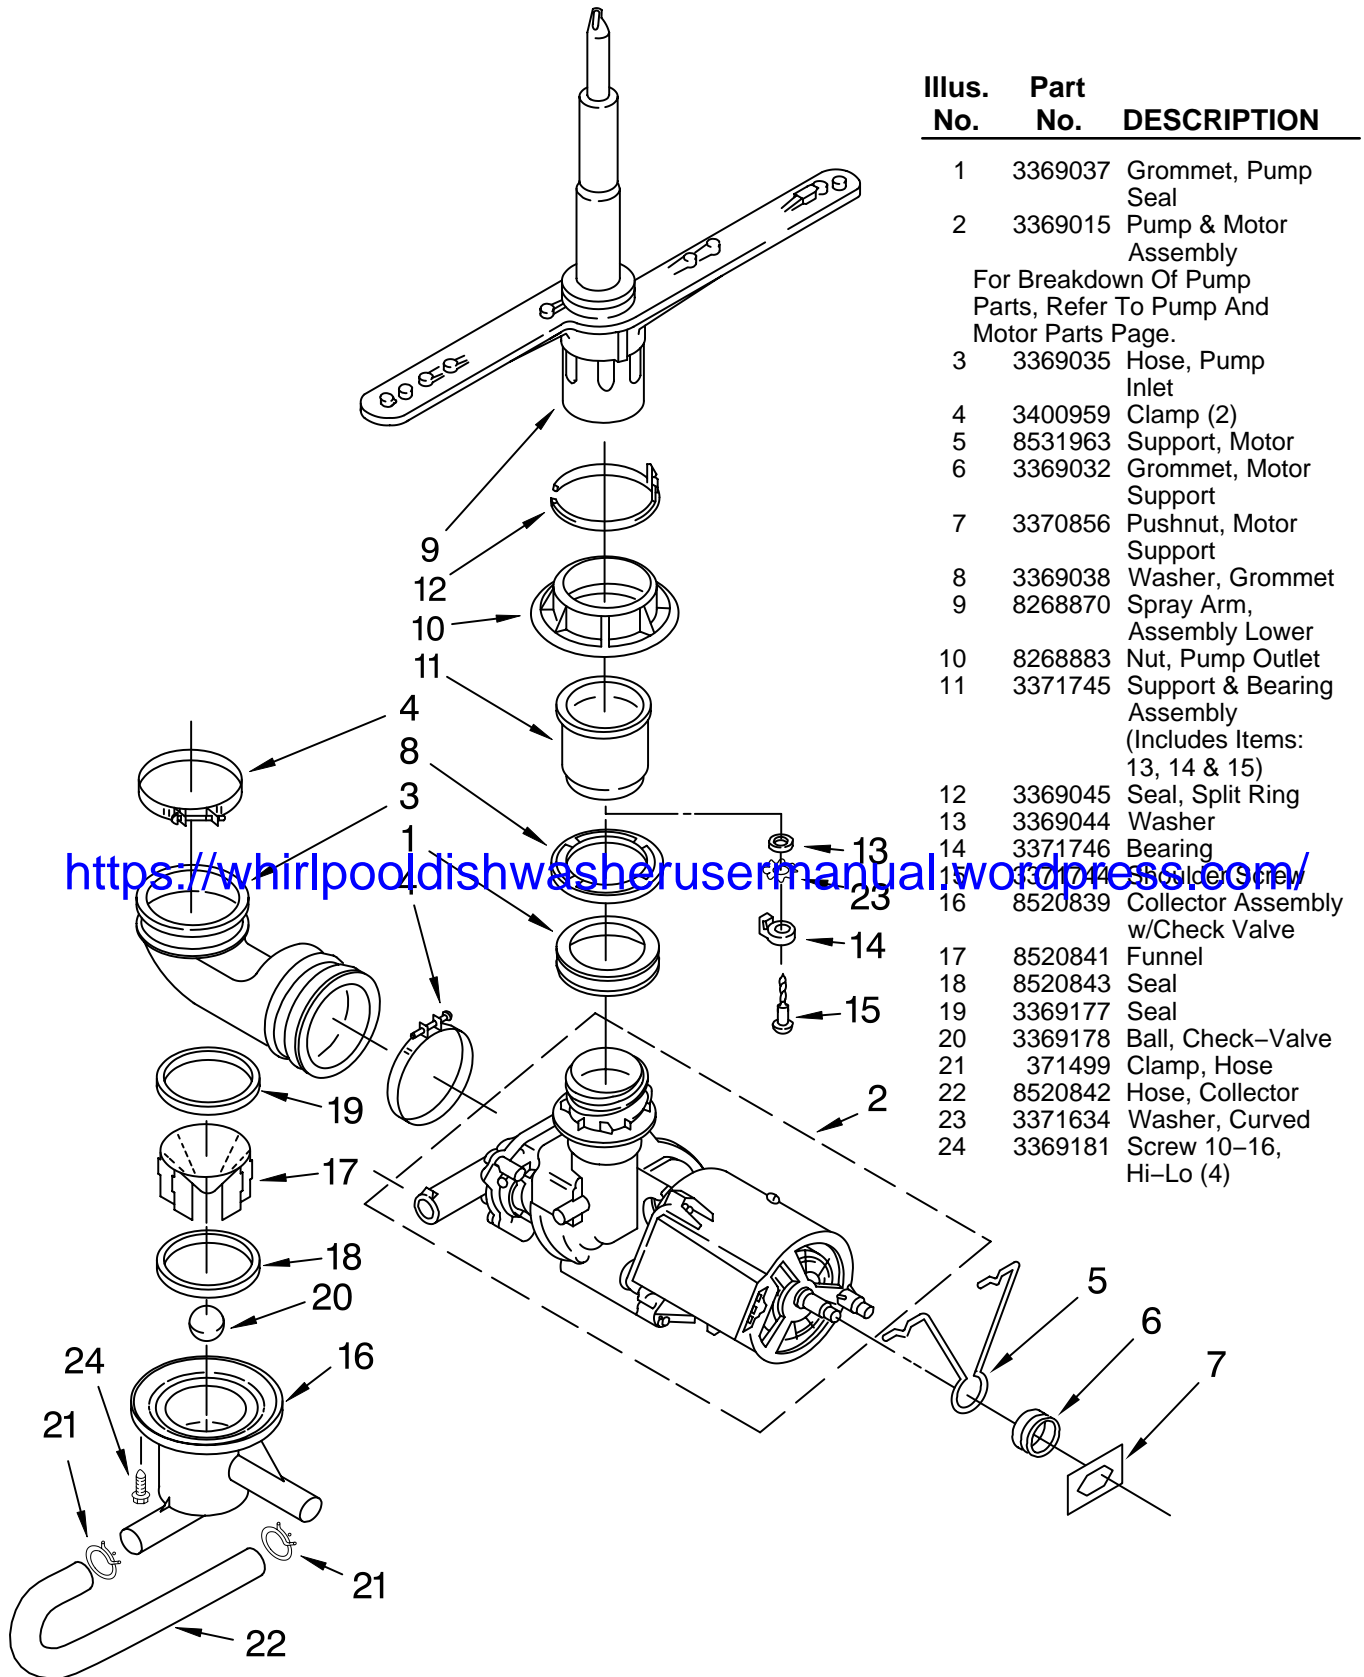

PUMP AND SPRAY ARM PARTS

For Models: DU850SWPB2, DU850SWPQ2, DU850SWPT2, DU850SWPS2
(Black) (White) (Biscuit) (Stainless)

Illus. No.	Part No.	DESCRIPTION
1	3369037	Grommet, Pump Seal
2	3369015	Pump & Motor Assembly
For Breakdown Of Pump Parts, Refer To Pump And Motor Parts Page.		
3	3369035	Hose, Pump Inlet
4	3400959	Clamp (2)
5	8531963	Support, Motor
6	3369032	Grommet, Motor Support
7	3370856	Pushnut, Motor Support
8	3369038	Washer, Grommet
9	8268870	Spray Arm, Assembly Lower
10	8268883	Nut, Pump Outlet
11	3371745	Support & Bearing Assembly (Includes Items: 13, 14 & 15)
12	3369045	Seal, Split Ring
13	3369044	Washer
14	3371746	Bearing
15	3371747	Split Ring
16	8520839	Collector Assembly w/Check Valve
17	8520841	Funnel
18	8520843	Seal
19	3369177	Seal
20	3369178	Ball, Check-Valve
21	371499	Clamp, Hose
22	8520842	Hose, Collector
23	3371634	Washer, Curved
24	3369181	Screw 10-16, Hi-Lo (4)

<https://whirlpooldishwasherusermanual.wordpress.com/>

FOR ORDERING INFORMATION REFER TO PARTS PRICE LIST