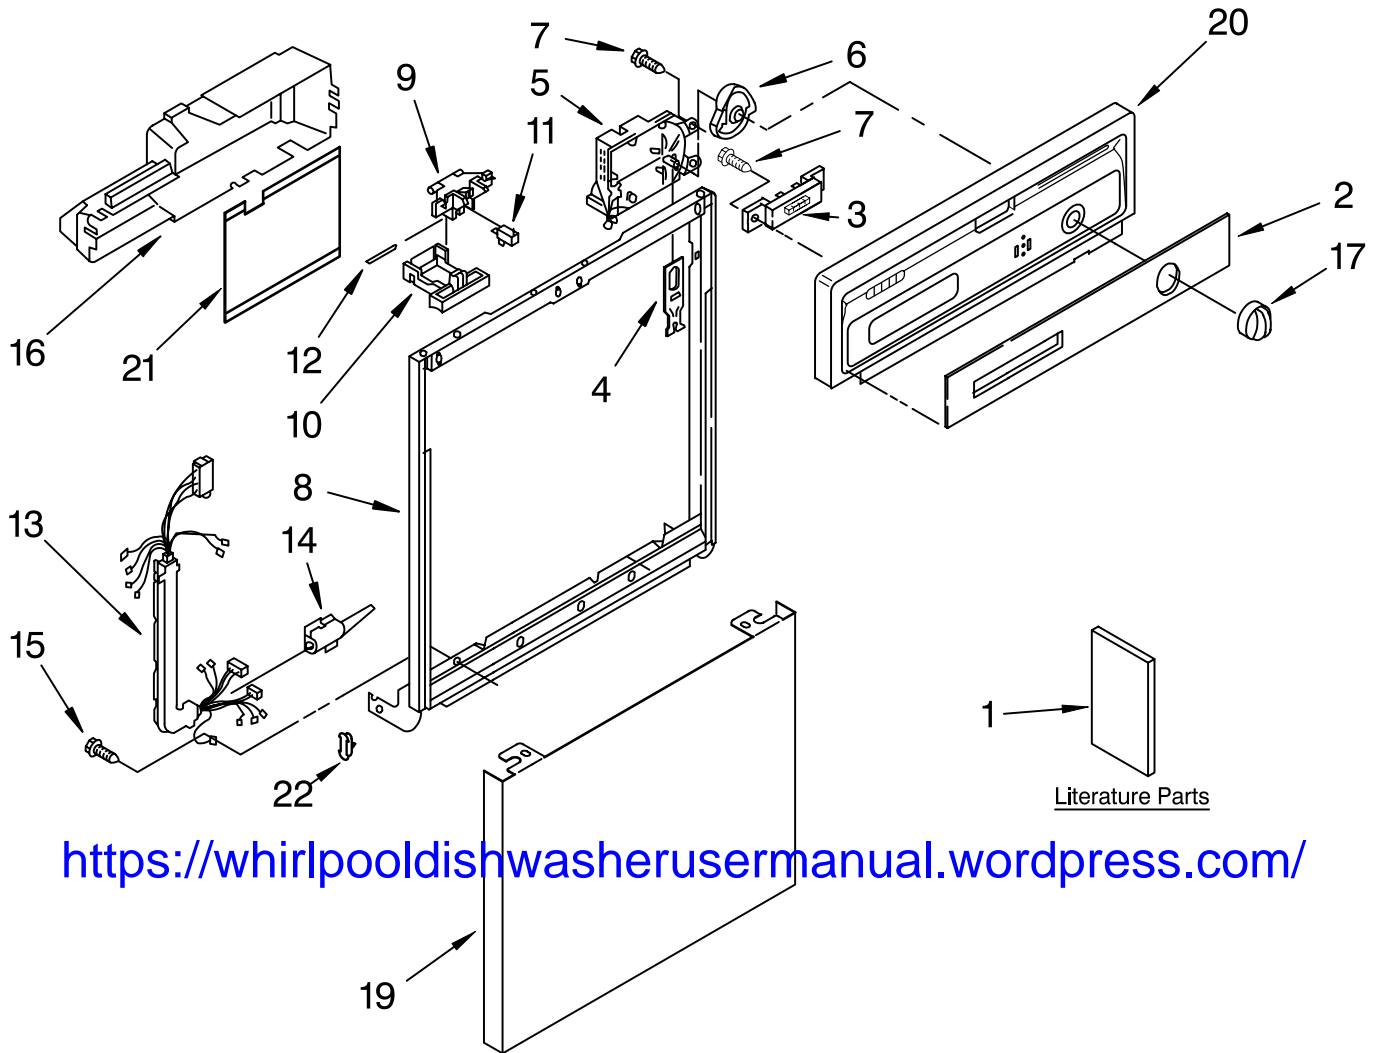

FRAME AND CONSOLE PARTS

For Models: DU850SWPB2, DU850SWPQ2, DU850SWPT2, DU850SWPS2
(Black) (White) (Biscuit) (Stainless)

UNDERCOUNTER
DISHWASHER

<https://whirlpooledishwasherusermanual.wordpress.com/>

Illus. No.	Part No.	DESCRIPTION	Illus. No.	Part No.	DESCRIPTION	Illus. No.	Part No.	DESCRIPTION
1		Literature Parts	4	3369529	Follower, Cam	17		Knob, Timer
	8535436	Instructions, Installation	5	8535368	Timer		8275308	Black
	3367007	Instructions, Installation (Supplement) (Locating Your Water Supply)	6	8271510	Cam		8275309	White
	8535639	Guide, Energy	7	304231	Screw, 8-18 x 1/2 (5)		8275310	Biscuit
	8575989	Guide, Use & Care	8		Door Frame	19		Panel, Front
	3385497	Diagram, Wiring		9743028	Black		3379375	Black
	677967	Do-It Yourself Manual	9	3380854	Bolt, Latch		3379376	White
2		Insert, Console	10		Lever, Latch		8054178	Biscuit
	8535383	Black		3369457	Black		9743581	Stainless
	8535384	White		3372231	White	20		Console (Includes Item 2)
	8575664	Biscuit		3375062	Biscuit		8535328	Black
3	8269366	Switch, 5 Button	11	3369325	Switch, (2)		8535329	White
			12	3368955	Pin, Switch (2)		8575346	Biscuit
			13	8573183	Harness and Protector	21	3379671	Shield, Control Cover
			14	3376405	Elbow, Harness	22	3373234	Bearing, Spring (2)
			15	3400892	Screw,			
			16	8269526	Cover, Control			

FOR ORDERING INFORMATION REFER TO PARTS PRICE LIST