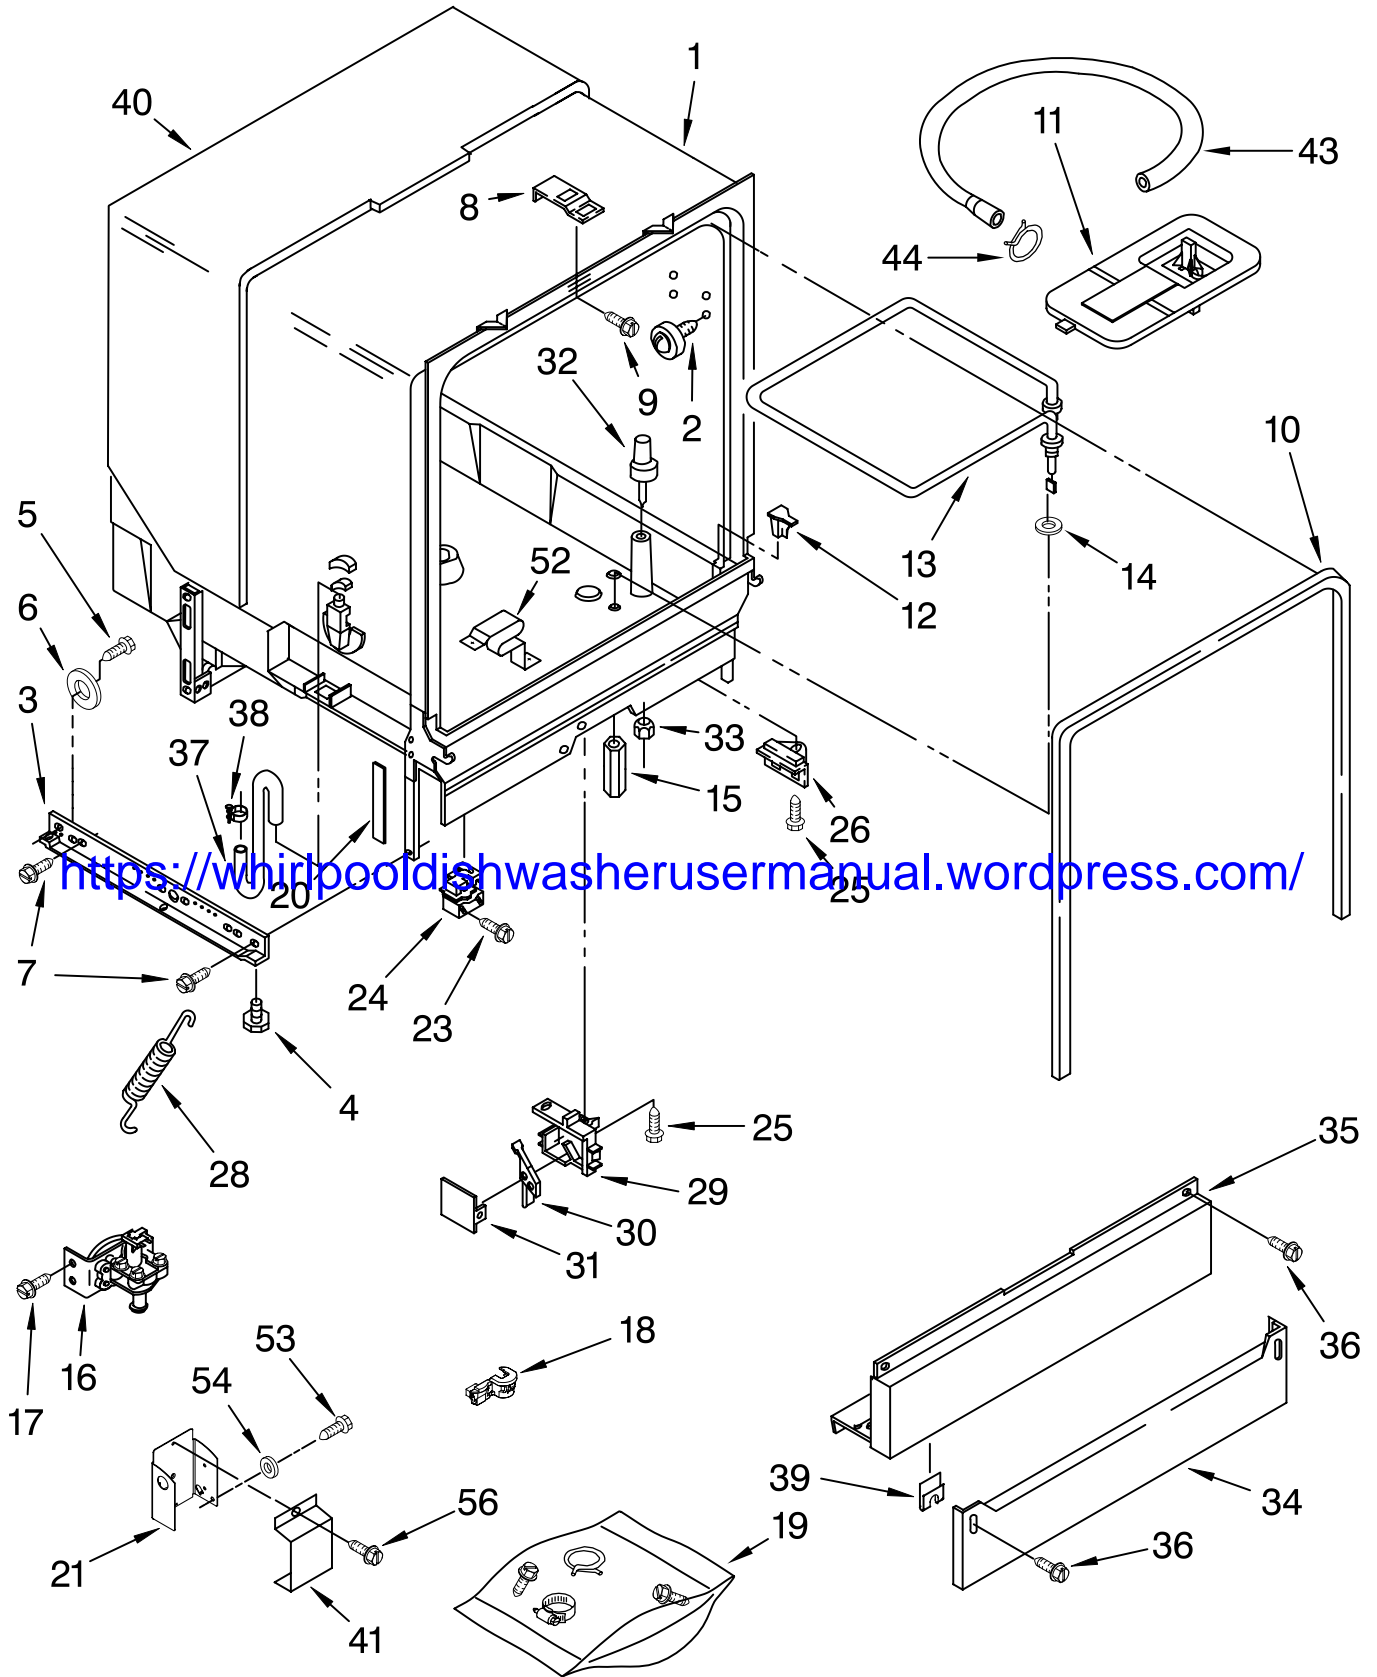

TUB ASSEMBLY PARTS

For Models: DU850SWPB2, DU850SWPQ2, DU850SWPT2, DU850SWPS2
(Black) (White) (Biscuit) (Stainless)

<https://whirlpooldishwasherusermanual.wordpress.com/>

FOR ORDERING INFORMATION REFER TO PARTS PRICE LIST

TUB ASSEMBLY PARTS

For Models: DU850SWPB2, DU850SWPQ2, DU850SWPT2, DU850SWPS2
(Black) (White) (Biscuit) (Stainless)

Illus. No.	Part No.	DESCRIPTION	Illus. No.	Part No.	DESCRIPTION	Illus. No.	Part No.	DESCRIPTION
1	8533815	Tub and Support Assembly	18	8573061	Strain Relief	35		Panel, Access (Includes Item 39)
2	8528831	Tub, Wheel Assembly (8)	19	3369816	Miscellaneous Parts Bag (Includes 2 Screws & 2 Hose Clamps)		3379917	Black
3	3368933	Runner (2)					3379918	White
4	3374849	Leveler (2)	20	8052018	Pad, Friction		8054179	Biscuit
5	3370389	Screw, Shoulder (2)	21	8573951	Terminal Box	36	302868	Screw, 8-18 x 1/2 (4)
6	302819	Wheel (2)	23	3370225	Screw	37	3369414	Hose, Inlet
7	343641	Screw, 10-16 x 1/2 (4)	24	3369063	Relay	38	301958	Clamp
8	3378149	Plate, Latch	25	304231	Screw	39	3378123	Clip, Grounding
9	3374720	Screw	26	3368928	Fuse, Thermal	40	8531031	Sound Shield
10	3376927	Gasket	28	3379383	Spring, Door (2)	41	300068	Cover Assembly, Terminal Box
11	3369322	Grate	29	8318218	Housing, Float Switch	43	3374077	Drain Hose
12	8528862	Deflector (2)	30	3369067	Switch, Float	44	356138	Hose Clamp
13	8519827	Heater	31	8318219	Cover, Switch Housing	52	3379740	Support, Heater (3)
14	717273	Washer, Rubber (2)	32	8519552	Float	53	3400014	Screw
15	8268548	Nut (2) (Heater Terminal)	33	717488	Nut	54	3378128	Washer
16	8283345	Water Valve	34		Panel, Toe	56	3369138	Screw, 8-18
17	304392	Screw, 8-18 x 1/2		3368942	Black			
				9742861	White			
				8054181	Biscuit			

<https://whirlpooldishwasherusermanual.wordpress.com/>

FOR ORDERING INFORMATION REFER TO PARTS PRICE LIST