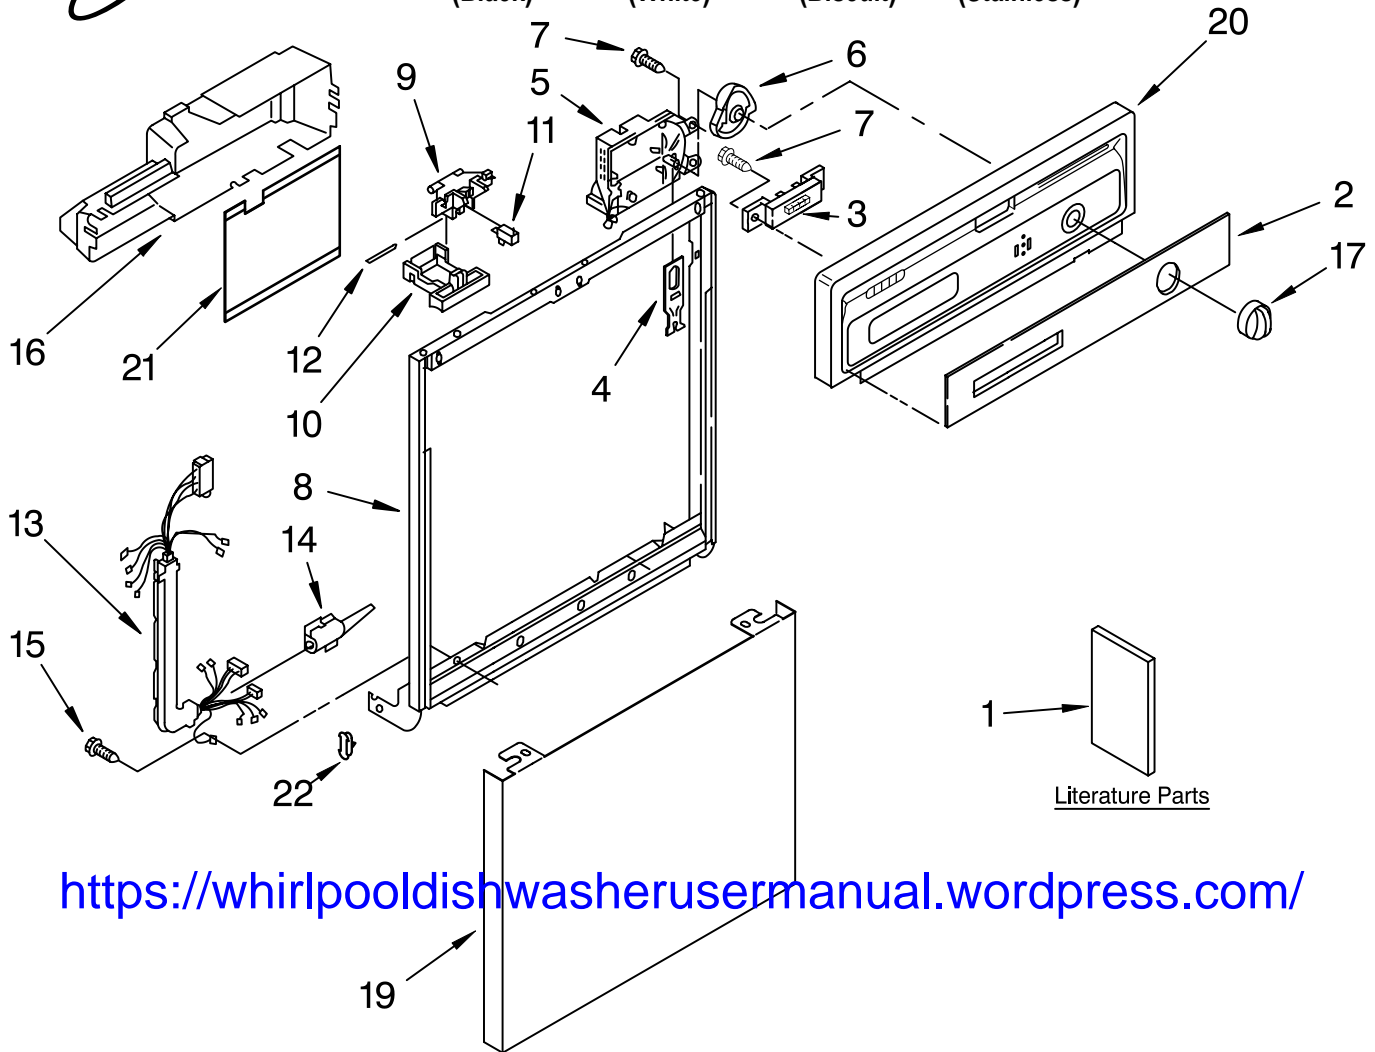

# FRAME AND CONSOLE PARTS

For Models: DU850SWPB1, DU850SWPQ1, DU850SWPT1, DU850SWPS1

UNDERCOUNTER  
DISHWASHER

(Black) (White) (Biscuit) (Stainless)

<https://whirlpooldishwasherusermanual.wordpress.com/>

Illus. No.	Part No.	DESCRIPTION	Illus. No.	Part No.	DESCRIPTION	Illus. No.	Part No.	DESCRIPTION
1	8535436	Literature Parts	5	8535368	Timer	17		Knob, Timer
	3367007	Instructions, Installation	6	8271510	Cam		8275308	Black
		(Supplement)	7	304231	Screw, 8-18 x 1/2 (5)		8275309	White
		(Locating Your Water Supply)	8		Door Frame		8275310	Biscuit
	8535639	Guide, Energy	9	3380854	Bolt, Latch	19		Panel, Front
	8535037	Guide, Use & Care	10		Lever, Latch		3379375	Black
	3385497	Diagram, Wiring		3369457	Black		3379376	White
	677967	Do-It Yourself Manual	11	3372231	White		8054178	Biscuit
2		Insert, Console	12	3375062	Biscuit	20		Stainless Console (Includes Item 2)
	8535383	Black	13	3369325	Switch, (2)		8535328	Black
	8535384	White	14	3368955	Pin, Switch (2)		8535329	White
	8575664	Biscuit	15	8573183	Harness and Protector		8575346	Biscuit
3	8269366	Switch, 5 Button	16	3376405	Elbow, Harness	21	3379671	Shield, Control Cover
4	3369529	Follower, Cam		3400892	Screw,	22	3373234	Bearing, Spring (2)
				8269526	Cover, Control			