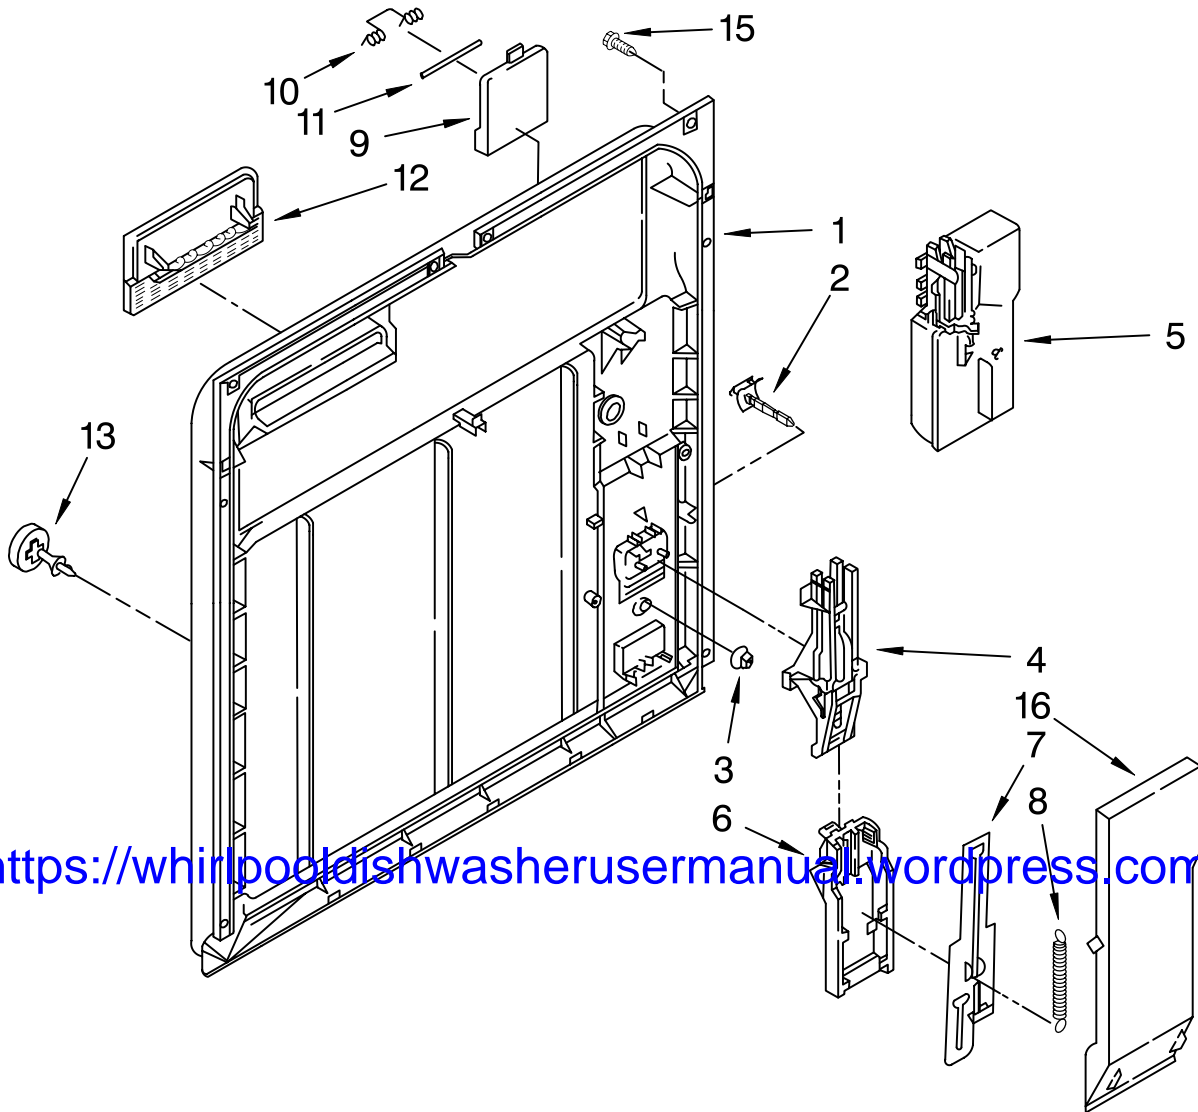

INNER DOOR PARTS

For Models: DU850SWPB1, DU850SWPQ1, DU850SWPT1, DU850SWPS1
(Black) (White) (Biscuit) (Stainless)

<https://whirlpooldishwasherusermanual.wordpress.com/>

Illus. No.	Part No.	DESCRIPTION	Illus. No.	Part No.	DESCRIPTION	Illus. No.	Part No.	DESCRIPTION
1	8528310	Inner Door (Includes Items 2 & 3)	4	8519606	Actuator Assembly	9	3378138	Lid Assembly
2	3376066	Latch, Detergent Dispenser (Includes Item 3)	5	8052027	Wet Agent, Dispenser	10	8066018	Spring, Lid
3	3369061	Snap, Detergent Dispenser (Includes Item 2)	6	3369000	Draw Bar (Upper Dispenser)	11	3372028	Pin (Lid Hinge)
			7	8066017	Draw Bar (Lower Dispenser)	12	3371710	Screen, Vent
			8	3368999	Spring (Draw Bar)	13	3378134	Cap, Wet Agent
						15	3400815	Screw (8)
						16	3371569	Cover, Drip

FOR ORDERING INFORMATION REFER TO PARTS PRICE LIST