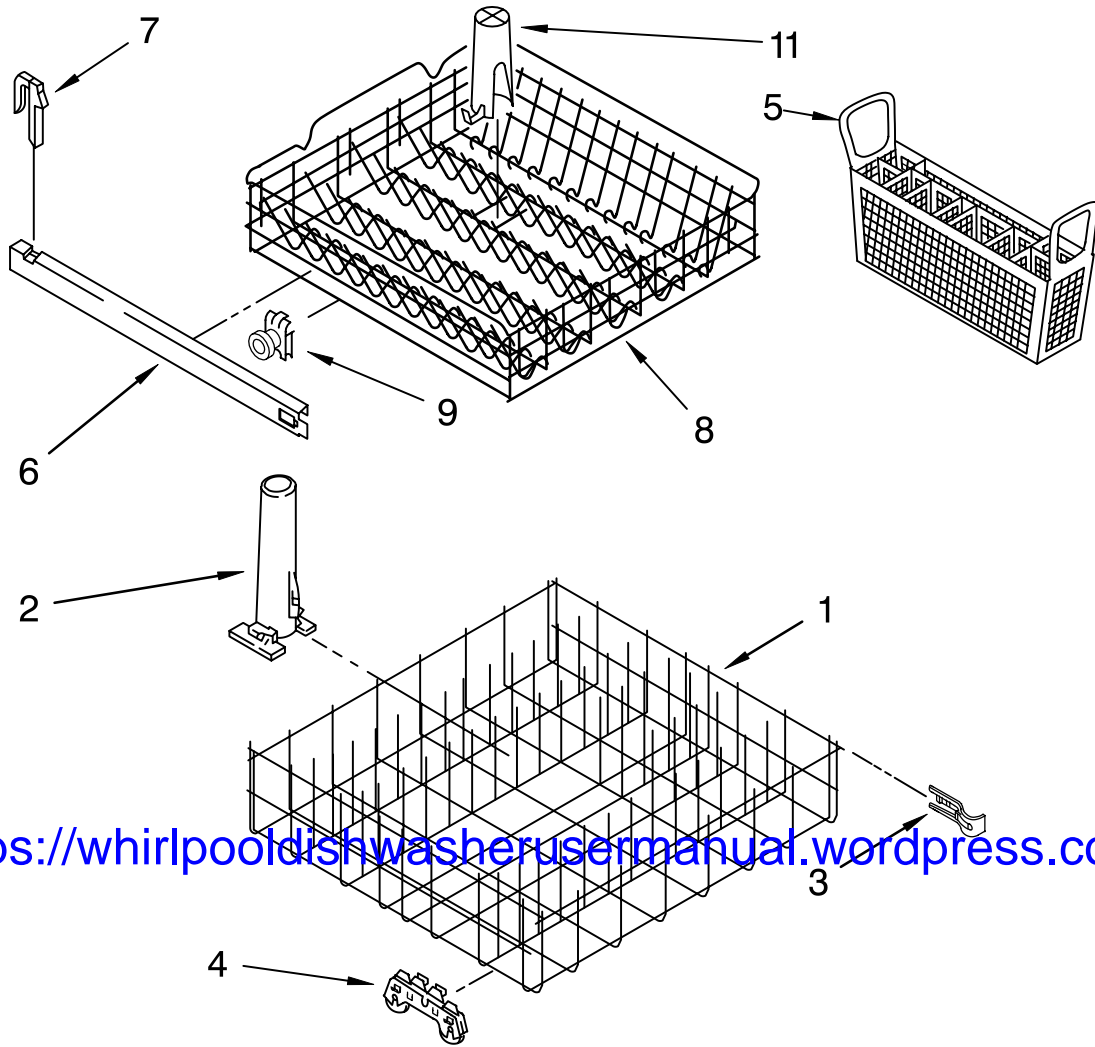

DISHRACK PARTS

For Models: DU850SWPB1, DU850SWPQ1, DU850SWPT1, DU850SWPS1
(Black) (White) (Biscuit) (Stainless)

<https://whirlpooldishwasherusermanual.wordpress.com/>

Illus. No.	Part No.	DESCRIPTION
1	8539225	Dishrack, Lower
2	8268825	Tower, Protector
3	3385142	Bumper, Dishrack (2)
4	8268645	Wheel & Transport Assembly (4)
5	8268866	Basket, Silverware
6	3385089	Track, Dishrack (2)
7	8565920	Stop, Track (4)
8	8539222	Dishrack, Upper
9	8268852	Wheel & Axle Assembly (4)
11	8519550	Diffuser, Water

FOR ORDERING INFORMATION REFER TO PARTS PRICE LIST