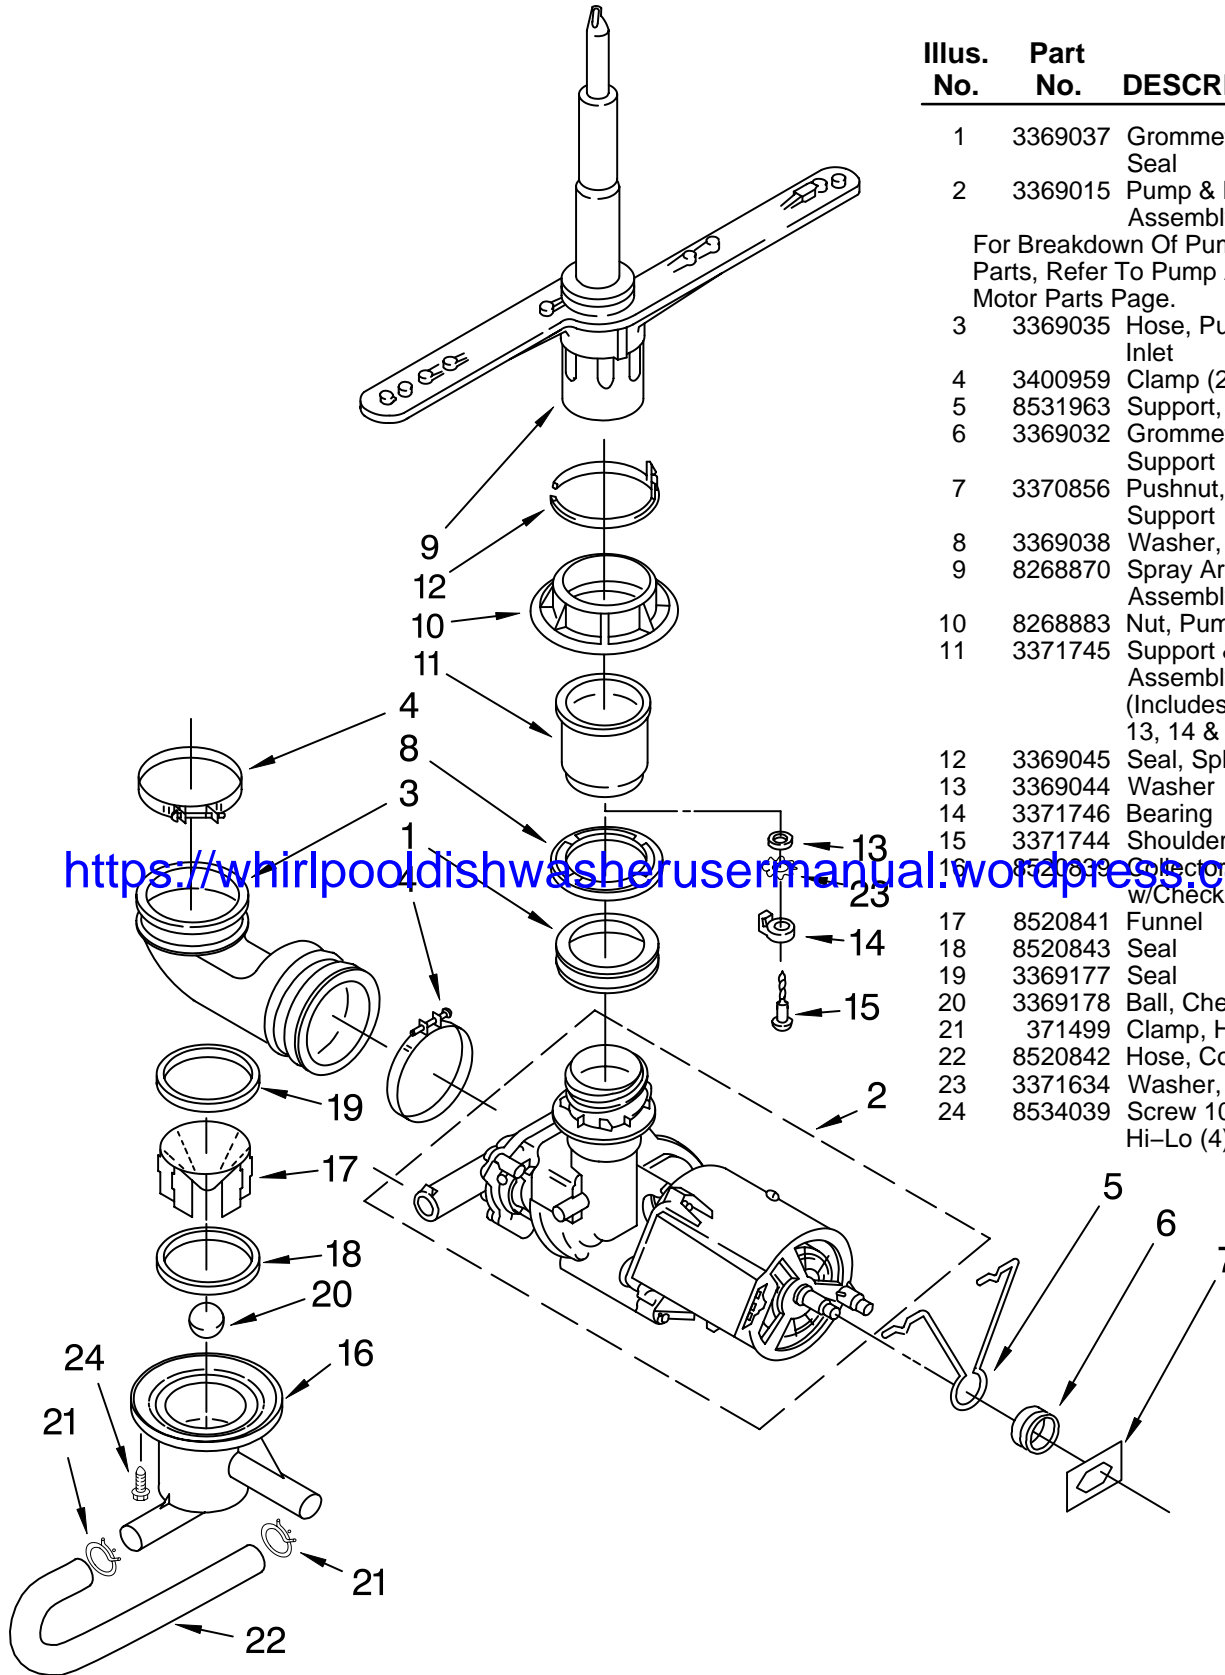

# PUMP AND SPRAY ARM PARTS

For Models: DU850SWPB1, DU850SWPQ1, DU850SWPT1, DU850SWPS1

(Black)

(White)

(Biscuit)

(Stainless)

Illus. No.	Part No.	DESCRIPTION
------------	----------	-------------

- |  |         |  |
|--|---------|--|
| 1  | 3369037 | Grommet, Pump Seal                                       |
| 2  | 3369015 | Pump & Motor Assembly                                    |
| For Breakdown Of Pump Parts, Refer To Pump And Motor Parts Page. |         |  |
| 3  | 3369035 | Hose, Pump Inlet   |
| 4  | 3400959 | Clamp (2)  |
| 5  | 8531963 | Support, Motor   |
| 6  | 3369032 | Grommet, Motor Support                                   |
| 7  | 3370856 | Pushnut, Motor Support                                   |
| 8  | 3369038 | Washer, Grommet  |
| 9  | 8268870 | Spray Arm, Assembly Lower                                |
| 10   | 8268883 | Nut, Pump Outlet   |
| 11   | 3371745 | Support & Bearing Assembly (Includes Items: 13, 14 & 15) |
| 12   | 3369045 | Seal, Split Ring   |
| 13   | 3369044 | Washer   |
| 14   | 3371746 | Bearing  |
| 15   | 3371744 | Shoulder Screw   |
| 16   | 8520839 | Collector Assembly w/Check Valve                         |
| 17   | 8520841 | Funnel   |
| 18   | 8520843 | Seal   |
| 19   | 3369177 | Seal   |
| 20   | 3369178 | Ball, Check-Valve  |
| 21   | 371499  | Clamp, Hose  |
| 22   | 8520842 | Hose, Collector  |
| 23   | 3371634 | Washer, Curved   |
| 24   | 8534039 | Screw 10-16, Hi-Lo (4)                                   |