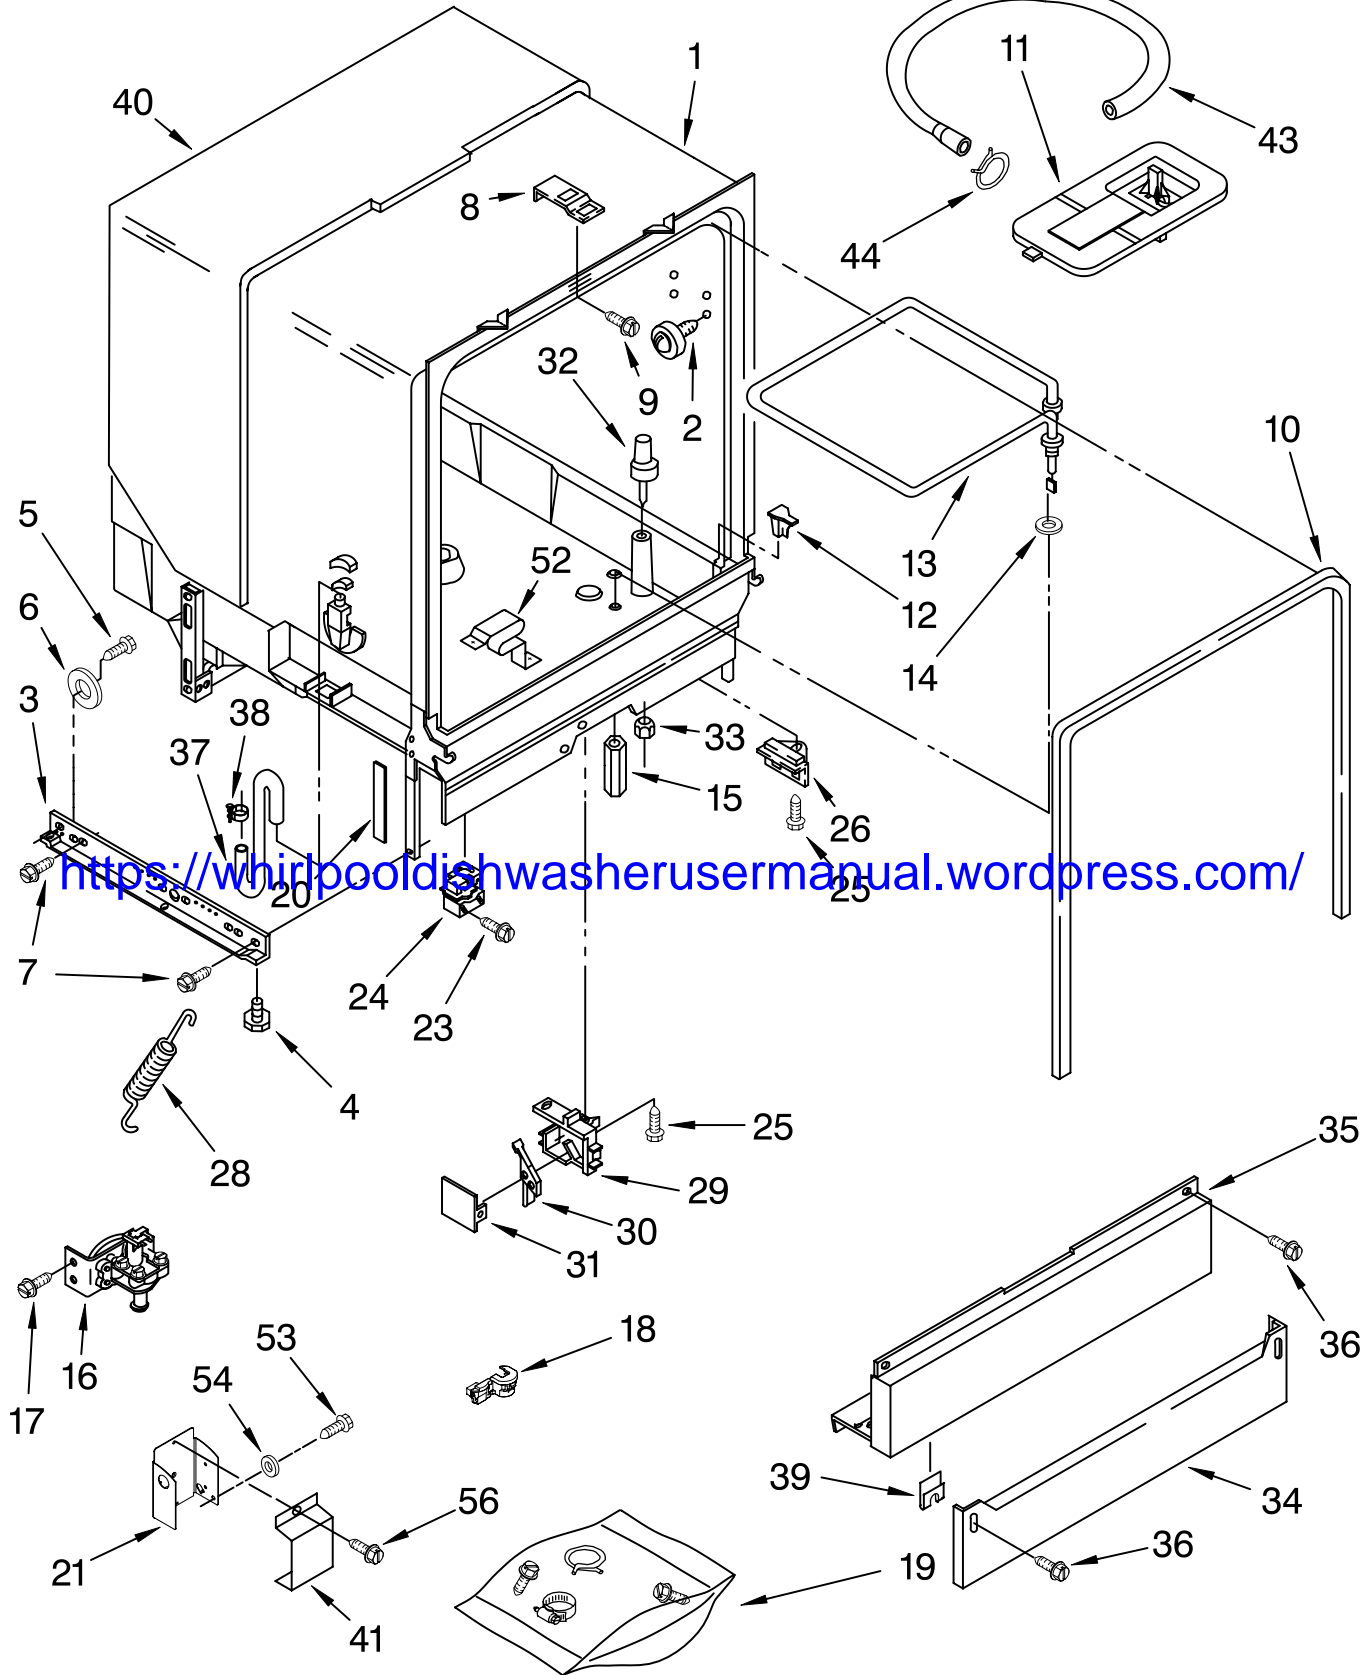

TUB ASSEMBLY PARTS

For Models: DU850SWPB1, DU850SWPQ1, DU850SWPT1, DU850SWPS1

(Black)

(White)

(Biscuit)

(Stainless)

FOR ORDERING INFORMATION REFER TO PARTS PRICE LIST

TUB ASSEMBLY PARTS

For Models: DU850SWPB1, DU850SWPQ1, DU850SWPT1, DU850SWPS1
(Black) (White) (Biscuit) (Stainless)

Illus. No.	Part No.	DESCRIPTION	Illus. No.	Part No.	DESCRIPTION	Illus. No.	Part No.	DESCRIPTION
1	8533815	Tub and Support Assembly	19	3369816	Miscellaneous Parts Bag (Includes 2 Screws & 2 Hose Clamps)	35		Panel, Access (Includes Item 39)
2	8528831	Tub, Wheel Assembly (8)					3379917	Black
3	3368933	Runner (2)	20	8052018	Pad, Friction		3379918	White
4	3374849	Leveler (2)	21	8573951	Terminal Box		8054179	Biscuit
5	3370389	Screw, Shoulder (2)	23	3370225	Screw		9744517	Stainless
6	302819	Wheel (2)	24	3369063	Relay	36	302868	Screw, 8-18 x 1/2 (4)
7	343641	Screw, 10-16 x 1/2 (4)	25	304231	Screw	37	3369414	Hose, Inlet
8	3378149	Plate, Latch	26	3368928	Fuse, Thermal	38	301958	Clamp
9	3374720	Screw	28	3379383	Spring, Door (2)	39	3378123	Clip, Grounding
10	3376927	Gasket	29	8318218	Housing, Float Switch	40	8573243	Sound Shield
11	3369322	Grate	30	3369067	Switch, Float	41	300068	Cover Assembly, Terminal Box
12	8528862	Deflector (2)	31	8318219	Cover, Switch Housing	43	3374077	Drain Hose
13	8519827	Heater	32	8519552	Float	44	356138	Hose Clamp
14	717273	Washer, Rubber (2)	33	717488	Nut	52	3379740	Support, Heater (3)
15	8268548	Nut (2) (Heater Terminal)	34		Panel, Toe	53	3400014	Screw
16	8283345	Water Valve		3368942	Black	54	3378128	Washer
17	304392	Screw, 8-18 x 1/2		9742861	White	56	3369138	Screw, 8-18
18	8573061	Strain Relief		8054181	Biscuit			

<https://whirlpooldishwasherusermanual.wordpress.com/>

FOR ORDERING INFORMATION REFER TO PARTS PRICE LIST