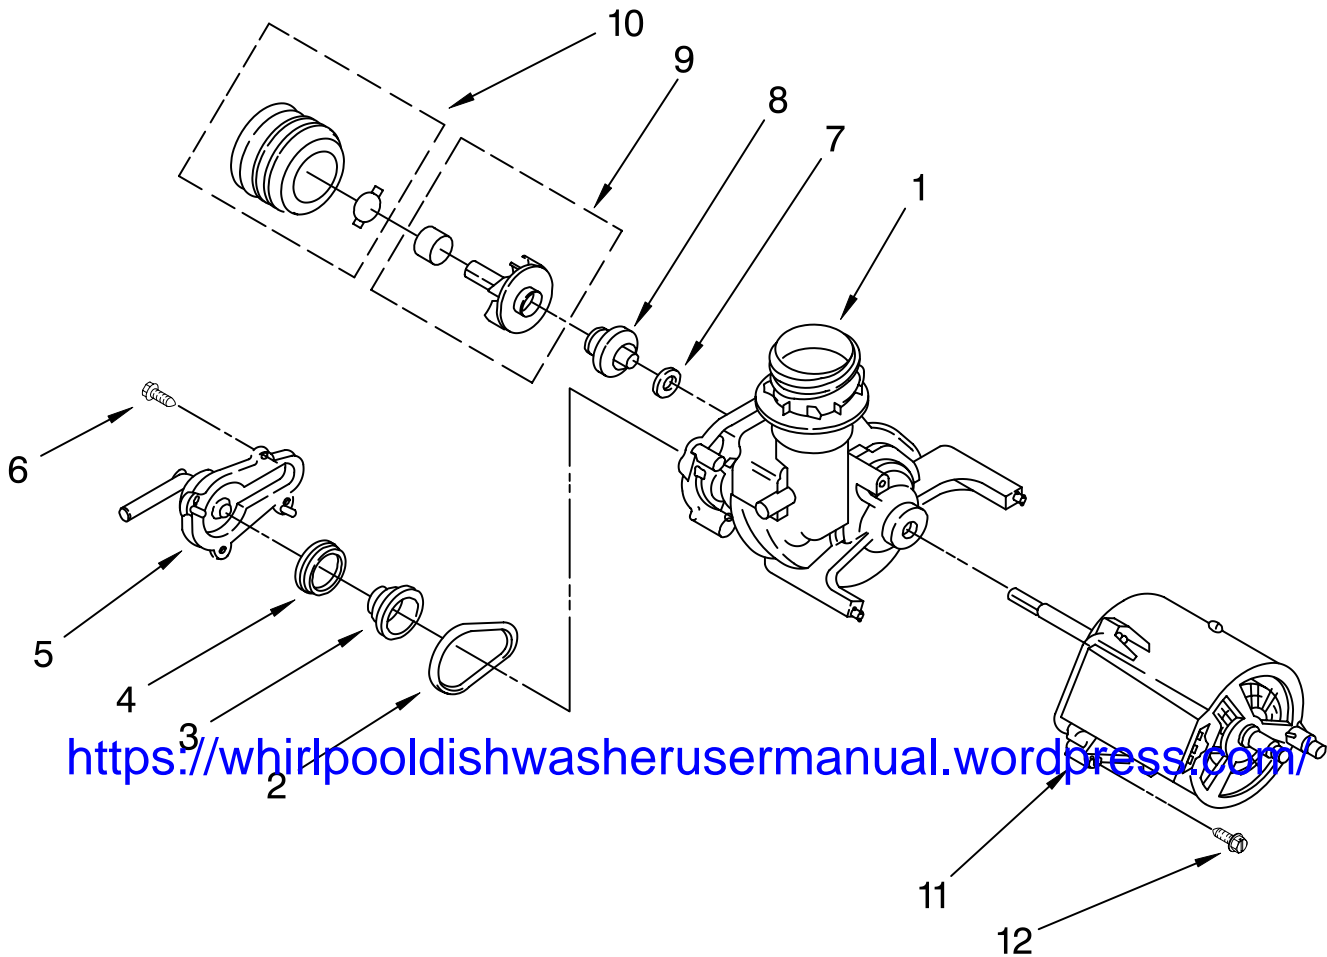

PUMP AND MOTOR PARTS

For Models: DU850SWPB1, DU850SWPQ1, DU850SWPT1, DU850SWPS1
(Black) (White) (Biscuit) (Stainless)

<https://whirlpooldishwasherusermanual.wordpress.com/>

Illus. No.	Part No.	DESCRIPTION
1	3369011	Housing Assembly
2	3369031	Seal, Drain Cover
3	3369028	Diaphragm
4	3369029	Ring, Diaphragm
5	3369030	Cover, Drain Valve
6	3368921	Screw (4)
7	3369020	Seal Seat
8	3385557	Seal Head
9	3369013	Impeller & Bearing Assembly
10	3369012	Disk & Mount Assembly
11	8283457	Motor
12	3368922	Screw (3)

FOR ORDERING INFORMATION REFER TO PARTS PRICE LIST