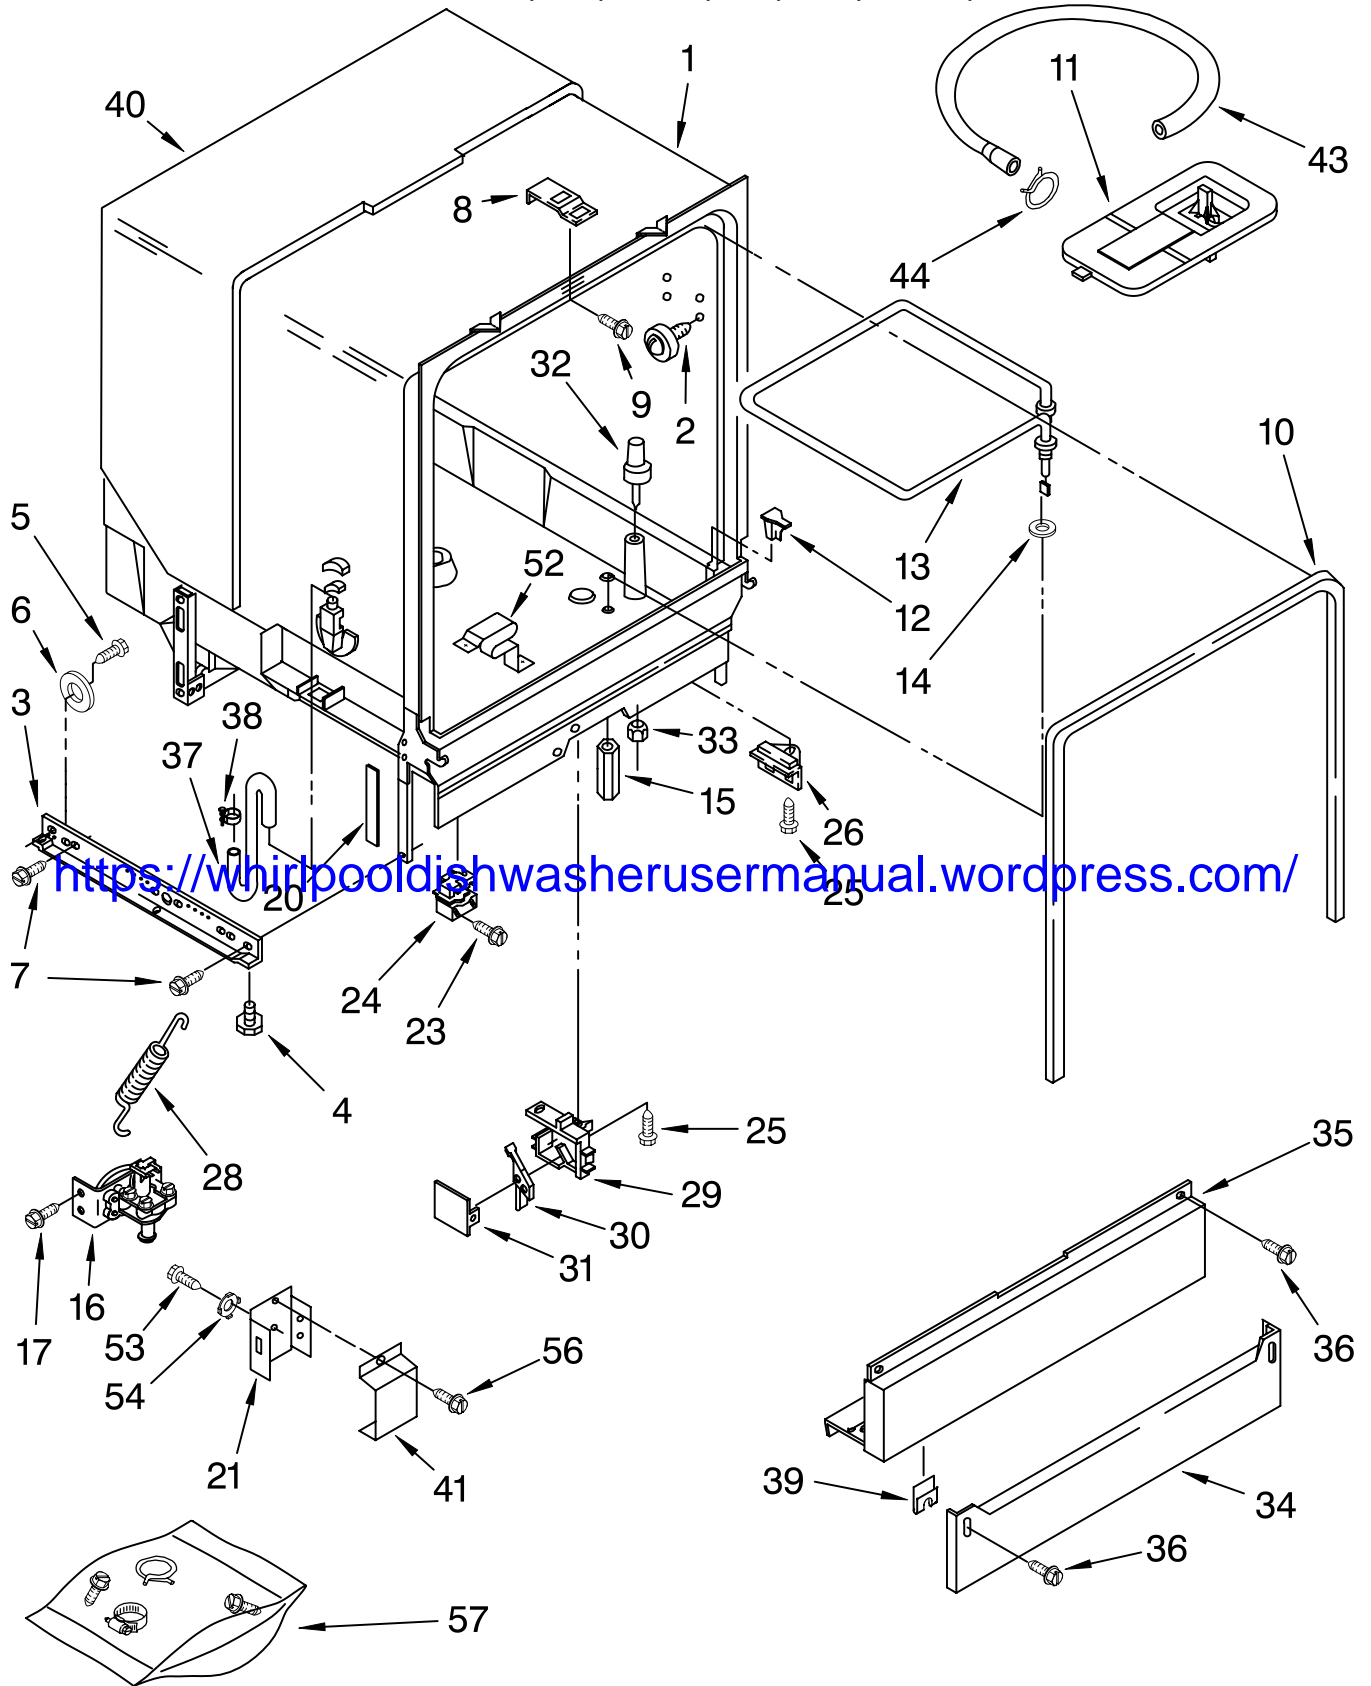

TUB ASSEMBLY PARTS

For Models: DU850SWPB0, DU850SWPQ0, DU850SWPS0

(Black)

(White)

(Stainless)

<https://whirlpooldishwasherusermanual.wordpress.com/>

FOR ORDERING INFORMATION REFER TO PARTS PRICE LIST

TUB ASSEMBLY PARTS

For Models: DU850SWPB0, DU850SWPQ0, DU850SWPS0

(Black) (White) (Stainless)

Illus. No.	Part No.	DESCRIPTION	Illus. No.	Part No.	DESCRIPTION	Illus. No.	Part No.	DESCRIPTION
1	8533815	Tub and Support Assembly	17	304392	Screw, 8-18 x 1/2	35		Panel, Access (Includes Item 39)
2	8528831	Tub, Wheel Assembly (8)	20	8052018	Pad, Friction		3379917	Black
3	3368933	Runner (2)	21	8529303	Terminal Box		3379918	White
4	3374849	Leveler (2)	23	3370225	Screw		9744517	Stainless
5	3370389	Screw, Shoulder (2)	24	3369063	Relay	36	302868	Screw, 8-18 x 1/2 (4)
6	302819	Wheel (2)	25	304231	Screw	37	3369414	Hose, Inlet
7	343641	Screw, 10-16 x 1/2 (4)	26	3368928	Fuse, Thermal	38	371505	Clamp
8	3378149	Plate, Latch	28	3379383	Spring, Door (2)	39	3378123	Clip, Grounding
9	3374720	Screw	29	8318218	Housing, Float Switch	40	8531031	Sound Shield
10	3376927	Gasket	30	3369067	Switch, Float	41	300068	Cover Assembly, Terminal Box
11	3369322	Grate	31	8318219	Cover, Switch Housing	43	3374077	Drain Hose
12	8528862	Deflector (2)	32	8519552	Float	44	356138	Hose Clamp
13	8519827	Heater	33	717488	Nut	52	3379740	Support, Heater (3)
14	717273	Washer, Rubber (2)	34		Panel, Toe	53	3400014	Screw
15	8268548	Nut (2) (Heater Terminal)		3368942	Black	54	3378128	Washer
16	8283345	Water Valve		9742861	White	56	3369138	Screw, 8-18
						57	3369816	Miscellaneous Parts Bag (Includes 2 Screws & 2 Hose Clamps)

<https://whirlpooldishwasherusermanual.wordpress.com/>

FOR ORDERING INFORMATION REFER TO PARTS PRICE LIST