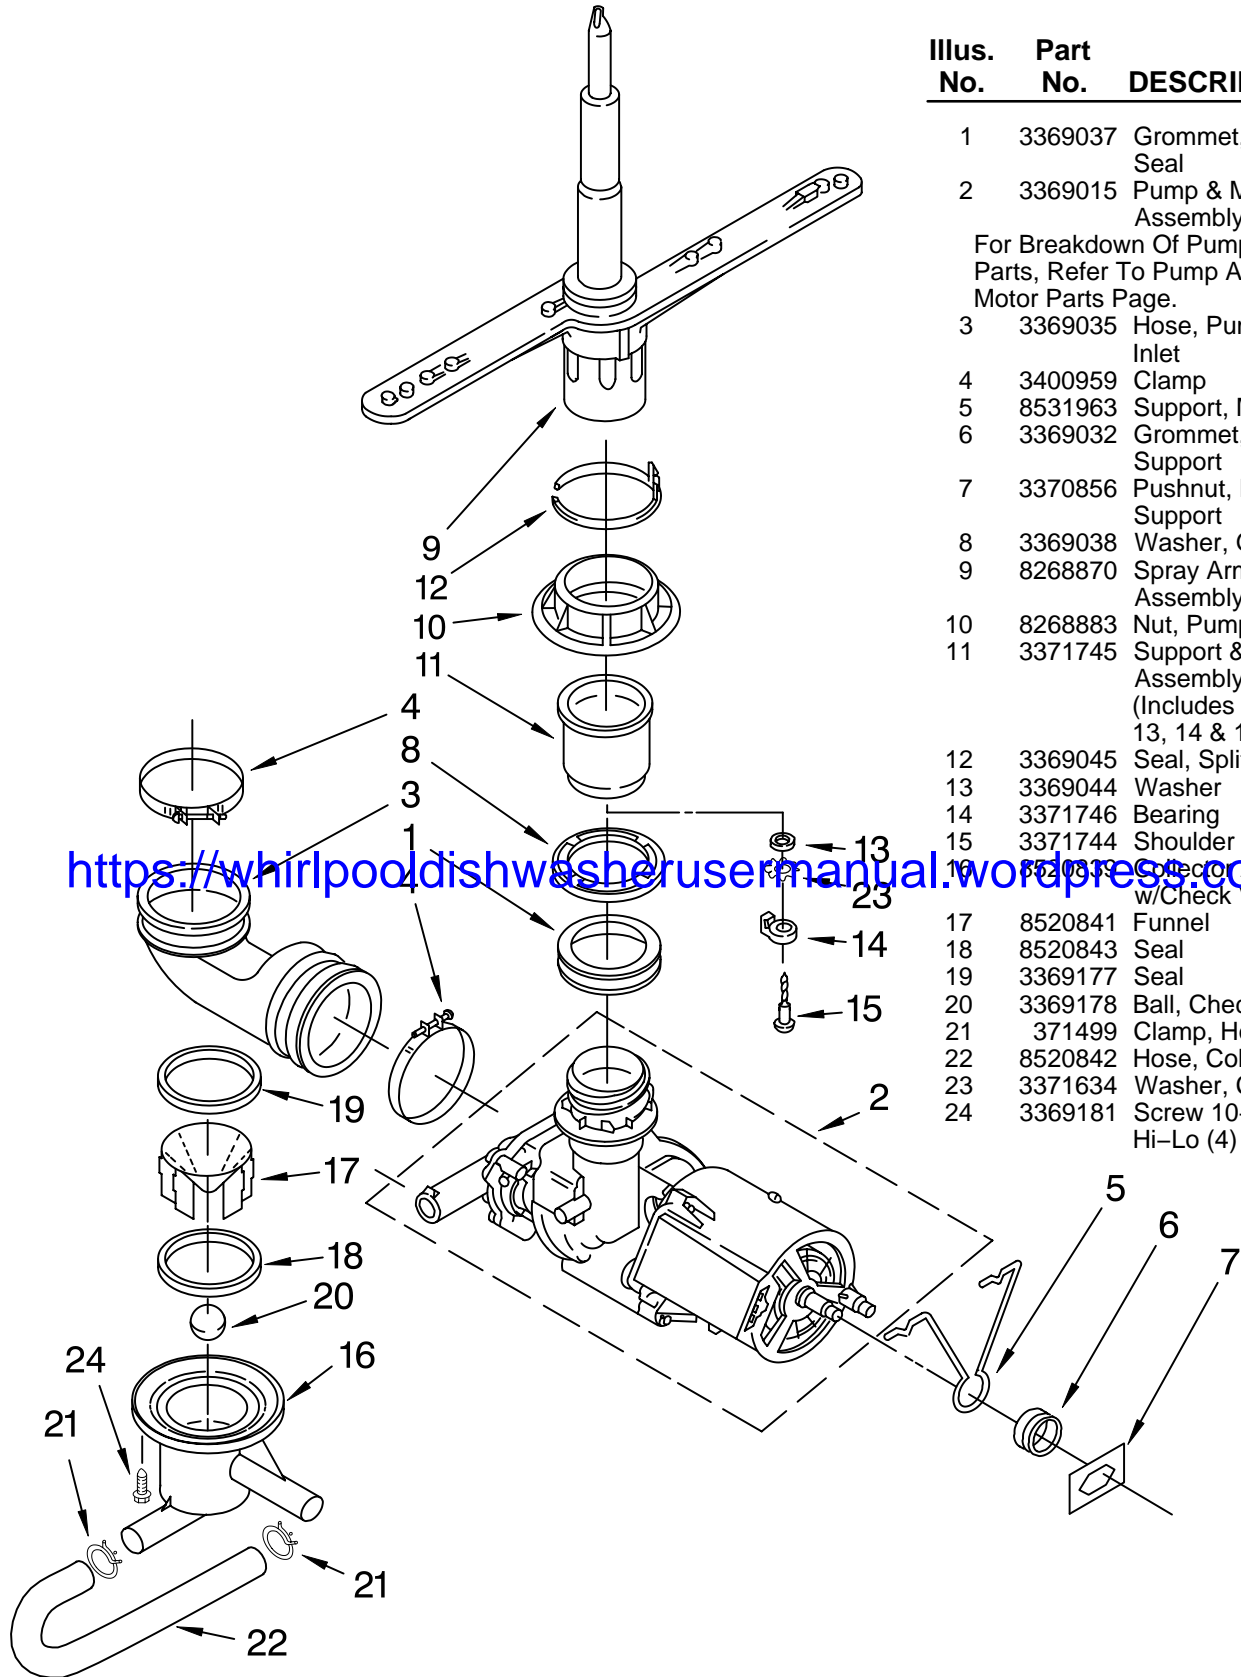

PUMP AND SPRAY ARM PARTS

For Models: DU850SWPB0, DU850SWPQ0, DU850SWPS0

(Black)

(White)

(Stainless)

Illus. No.	Part No.	DESCRIPTION
1	3369037	Grommet, Pump Seal
2	3369015	Pump & Motor Assembly
For Breakdown Of Pump Parts, Refer To Pump And Motor Parts Page.		
3	3369035	Hose, Pump Inlet
4	3400959	Clamp
5	8531963	Support, Motor
6	3369032	Grommet, Motor Support
7	3370856	Pushnut, Motor Support
8	3369038	Washer, Grommet
9	8268870	Spray Arm, Assembly Lower
10	8268883	Nut, Pump Outlet
11	3371745	Support & Bearing Assembly (Includes Items: 13, 14 & 15)
12	3369045	Seal, Split Ring
13	3369044	Washer
14	3371746	Bearing
15	3371744	Shoulder Screw
16	8520833	Collector Assembly w/Check Valve
17	8520841	Funnel
18	8520843	Seal
19	3369177	Seal
20	3369178	Ball, Check-Valve
21	371499	Clamp, Hose
22	8520842	Hose, Collector
23	3371634	Washer, Curved
24	3369181	Screw 10-16, Hi-Lo (4)

<https://whirlpooldishwasherusermanual.wordpress.com/>

FOR ORDERING INFORMATION REFER TO PARTS PRICE LIST