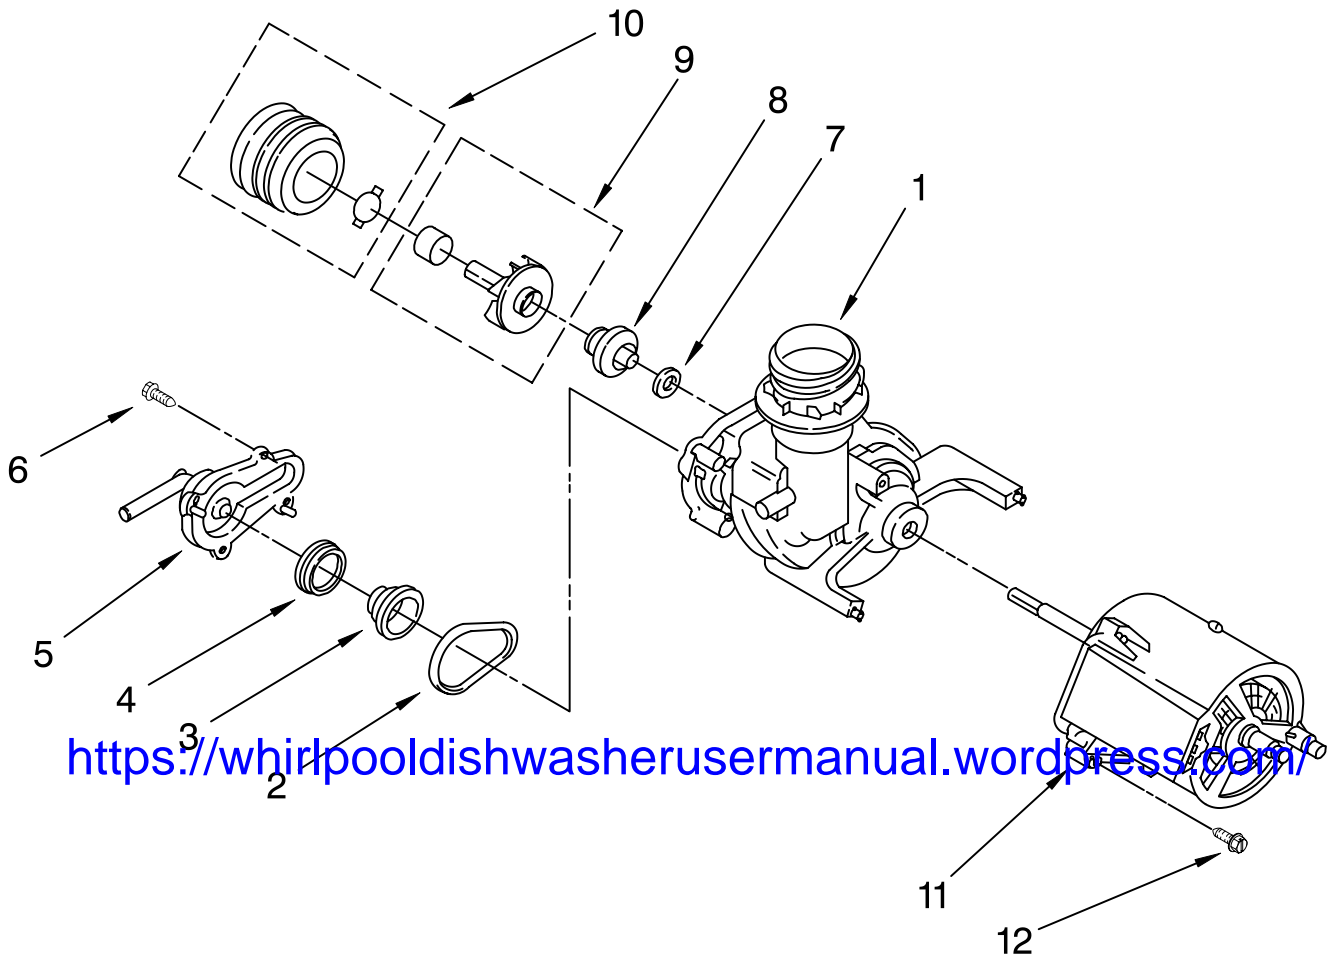

PUMP AND MOTOR PARTS

For Models: DU850SWPB0, DU850SWPQ0, DU850SWPS0

(Black)

(White)

(Stainless)

<https://whirlpooldishwasherusermanual.wordpress.com/>

Illus. No.	Part No.	DESCRIPTION
1	3369011	Housing Assembly
2	3369031	Seal, Drain Cover
3	3369028	Diaphragm
4	3369029	Ring, Diaphragm
5	3369030	Cover, Drain Valve
6	3368921	Screw (4)
7	3369020	Seal Seat
8	3385557	Seal Head
9	3369013	Impeller & Bearing Assembly
10	3369012	Disk & Mount Assembly
11	8283457	Motor
12	3368922	Screw (3)

FOR ORDERING INFORMATION REFER TO PARTS PRICE LIST