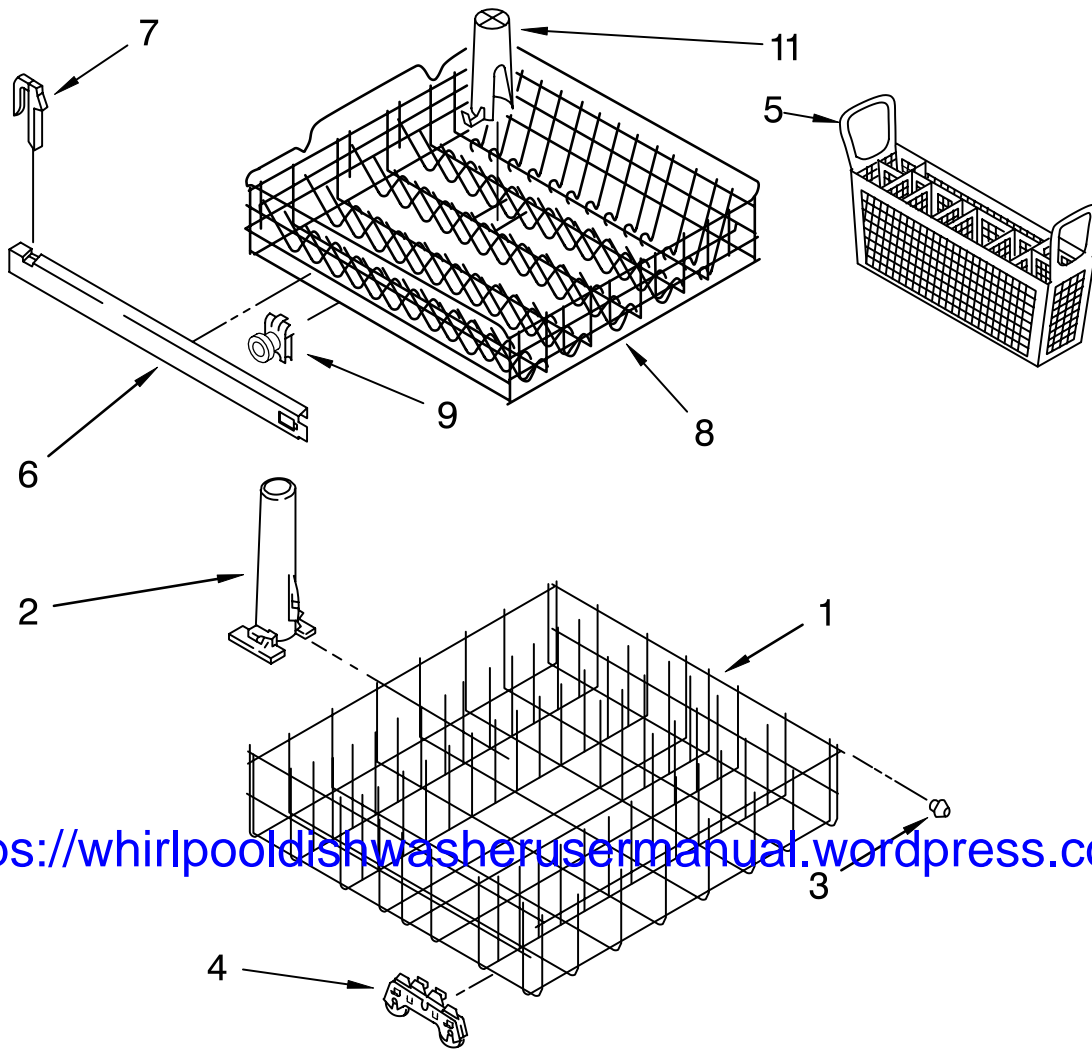

DISHRACK PARTS

For Models: DU850SWPB0, DU850SWPQ0, DU850SWPS0
(Black) (White) (Stainless)

<https://whirlpooldishwasherusermanual.wordpress.com/>

Illus. No.	Part No.	DESCRIPTION
1	8539225	Dishrack, Lower
2	8268825	Tower, Protector
3	3385142	Bumper, Dishrack (2)
4	8268645	Wheel & Transport Assembly (4)
5	8268866	Basket, Silverware
6	3385089	Track, Dishrack (2)
7	8524581	Stop, Track (4)
8	8539222	Dishrack, Upper
9	8268852	Wheel & Axle Assembly (4)
11	8519550	Diffuser, Water

FOR ORDERING INFORMATION REFER TO PARTS PRICE LIST