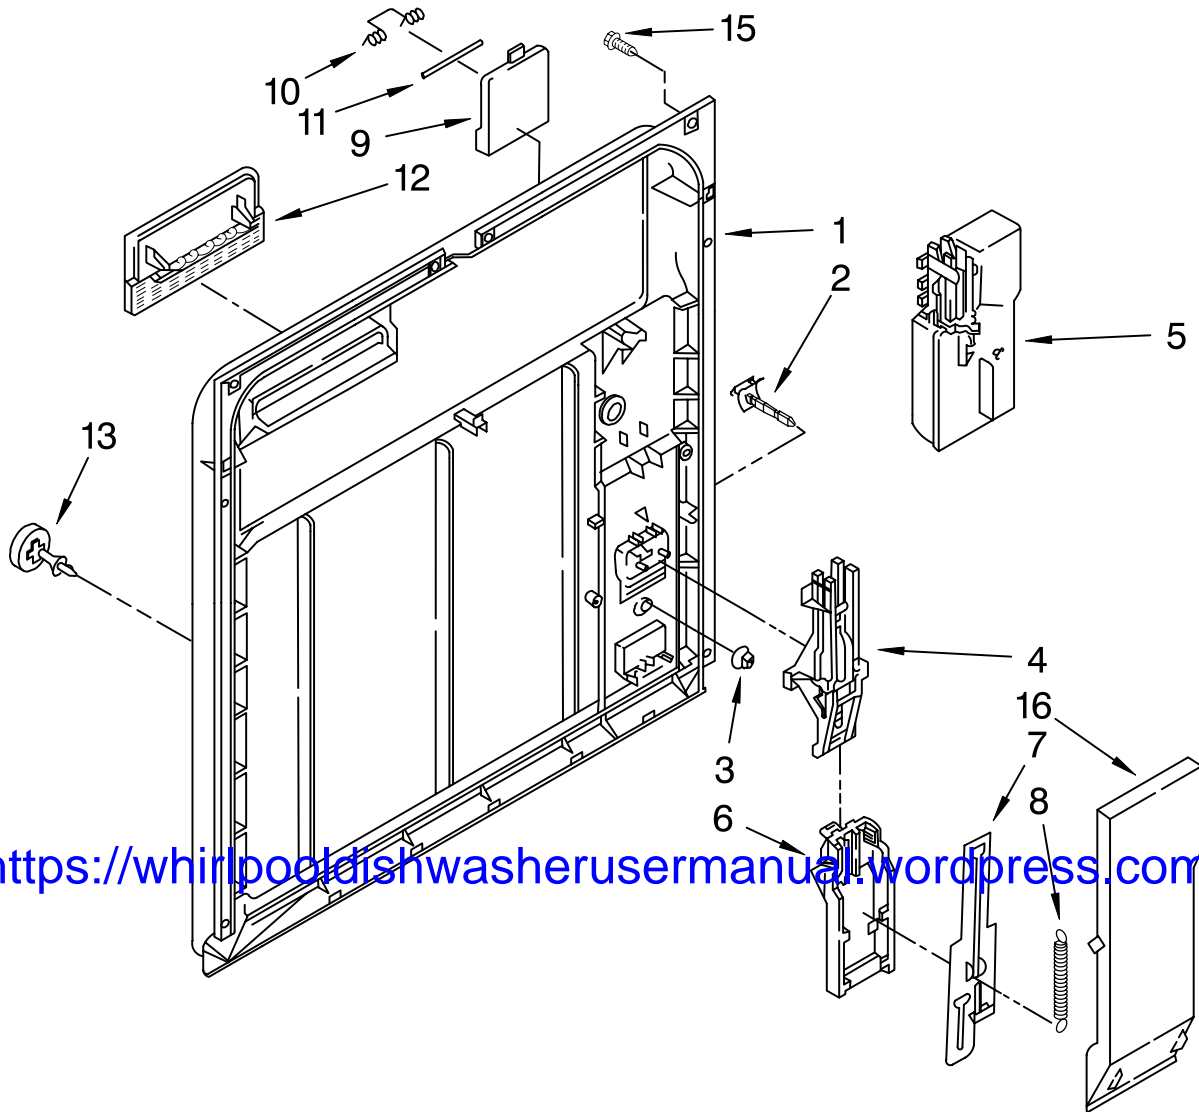

# FRAME AND CONSOLE PARTS

For Models: DU850SWPB0, DU850SWPQ0, DU850SWPS0

UNDERCOUNTER  
DISHWASHER

<https://whirlpooldishwasherusermanual.wordpress.com/>

Illus. No.	Part No.	DESCRIPTION	Illus. No.	Part No.	DESCRIPTION	Illus. No.	Part No.	DESCRIPTION
1	8535436	Literature Parts Instructions, Installation	4	3369529	Follower, Cam	14	3376405	Elbow, Harness
	3367007	Instructions, Installation (Supplement) (Locating Your Water Supply)	5	8535368	Timer	15	3400892	Screw,
	8535421	Guide, Energy	6	8271510	Cam	16	8269526	Cover, Control
	8535037	Guide, Use & Care	7	304231	Screw, 8-18 x 1/2	17		Knob, Timer
	3385497	Diagram, Wiring	8	9743028	Door Frame		8275308	Black
	677967	Do-It Yourself Manual	9	3380854	Bolt, Latch		8275309	White
2	8535383	Insert, Console	10	3369457	Lever, Latch	19	3379375	Panel, Front
	8535384	Black		3372231	Black		3379376	Black
	8269366	White	11	3369325	White		3379376	White
3	8269366	Switch, 5 Button	12	3368955	Switch, (2)		9743581	Stainless
			13	8275123	Pin, Switch (2)	20		Console (Includes Item 2)
					Harness and Protector		8535328	Black
							8535329	White
						21	3379671	Shield, Control Cover
						22	3373234	Bearing, Spring (2)

# INNER DOOR PARTS

For Models: DU850SWPB0, DU850SWPQ0, DU850SWPS0

(Black) (White) (Stainless)

<https://whirlpooldishwasherusermanual.wordpress.com/>

Illus. No.	Part No.	DESCRIPTION	Illus. No.	Part No.	DESCRIPTION	Illus. No.	Part No.	DESCRIPTION
1	8528310	Inner Door (Includes Items 2 & 3)	4	8519606	Actuator Assembly	8	3368999	Spring (Draw Bar)
2	3376066	Latch, Detergent Dispenser (Includes Item 3)	5	8052027	Wet Agent, Dispenser	9	3385001	Lid Assembly
3	3369061	Snap, Detergent Dispenser (Includes Item 2)	6	3369000	Draw Bar (Upper Dispenser)	10	8066018	Spring, Lid
			7	8066017	Draw Bar (Lower Dispenser)	11	3372028	Pin (Lid Hinge)
						12	3371710	Screen, Vent
						13	3378134	Cap, Wet Agent
						15	3400815	Screw (8)
						16	3371569	Cover, Drip