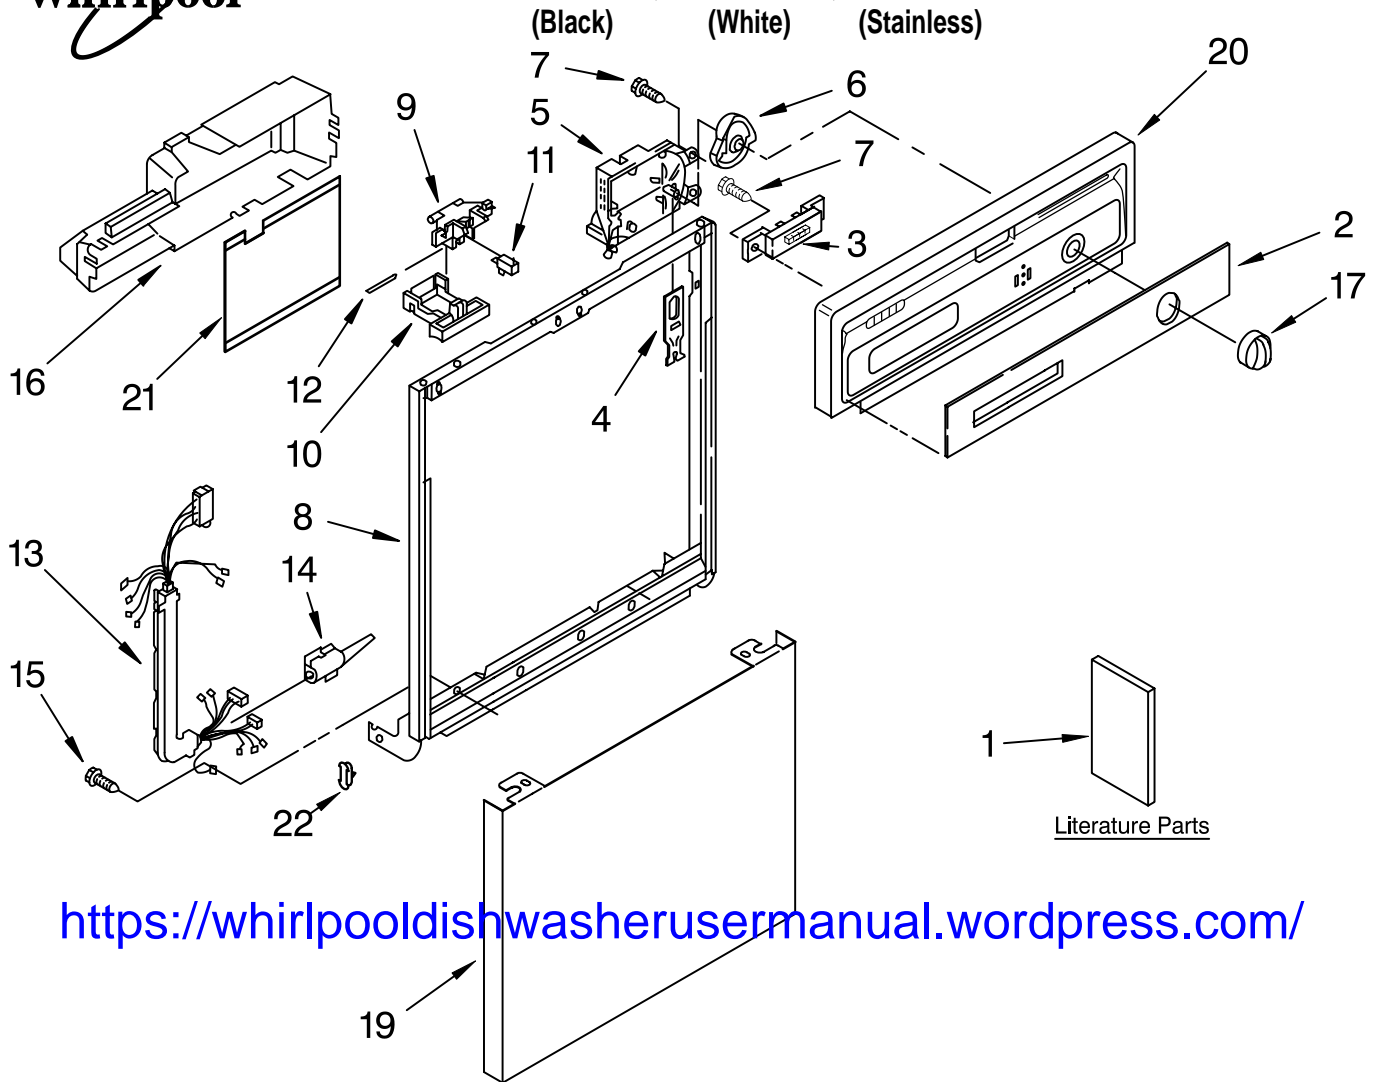

# FRAME AND CONSOLE PARTS

For Models: DU850SWPB0, DU850SWPQ0, DU850SWPS0

UNDERCOUNTER  
DISHWASHER

<https://whirlpooldishwasherusermanual.wordpress.com/>

Illus. No.	Part No.	DESCRIPTION	Illus. No.	Part No.	DESCRIPTION	Illus. No.	Part No.	DESCRIPTION
1	8535436	Literature Parts Instructions, Installation	4	3369529	Follower, Cam	14	3376405	Elbow, Harness
	3367007	Instructions, Installation (Supplement) (Locating Your Water Supply)	5	8535368	Timer	15	3400892	Screw,
	8535421	Guide, Energy	6	8271510	Cam	16	8269526	Cover, Control
	8535037	Guide, Use & Care	7	304231	Screw, 8-18 x 1/2	17		Knob, Timer
	3385497	Diagram, Wiring	8	9743028	Door Frame		8275308	Black
	677967	Do-It Yourself Manual	9	3380854	Bolt, Latch		8275309	White
2	8535383	Insert, Console	10	3369457	Lever, Latch	19	3379375	Panel, Front
	8535384	Black		3372231	Black		3379376	Black
	8269366	White	11	3369325	White		3379376	White
3	8269366	Switch, 5 Button	12	3368955	Switch, (2)		9743581	Stainless
			13	8275123	Pin, Switch (2)	20		Console (Includes Item 2)
					Harness and Protector		8535328	Black
							8535329	White
						21	3379671	Shield, Control Cover
						22	3373234	Bearing, Spring (2)

# INNER DOOR PARTS

For Models: DU850SWPB0, DU850SWPQ0, DU850SWPS0

(Black) (White) (Stainless)

<https://whirlpooldishwasherusermanual.wordpress.com/>

Illus. No.	Part No.	DESCRIPTION	Illus. No.	Part No.	DESCRIPTION	Illus. No.	Part No.	DESCRIPTION
1	8528310	Inner Door (Includes Items 2 & 3)	4	8519606	Actuator Assembly	8	3368999	Spring (Draw Bar)
2	3376066	Latch, Detergent Dispenser (Includes Item 3)	5	8052027	Wet Agent, Dispenser	9	3385001	Lid Assembly
3	3369061	Snap, Detergent Dispenser (Includes Item 2)	6	3369000	Draw Bar (Upper Dispenser)	10	8066018	Spring, Lid
			7	8066017	Draw Bar (Lower Dispenser)	11	3372028	Pin (Lid Hinge)
						12	3371710	Screen, Vent
						13	3378134	Cap, Wet Agent
						15	3400815	Screw (8)
						16	3371569	Cover, Drip