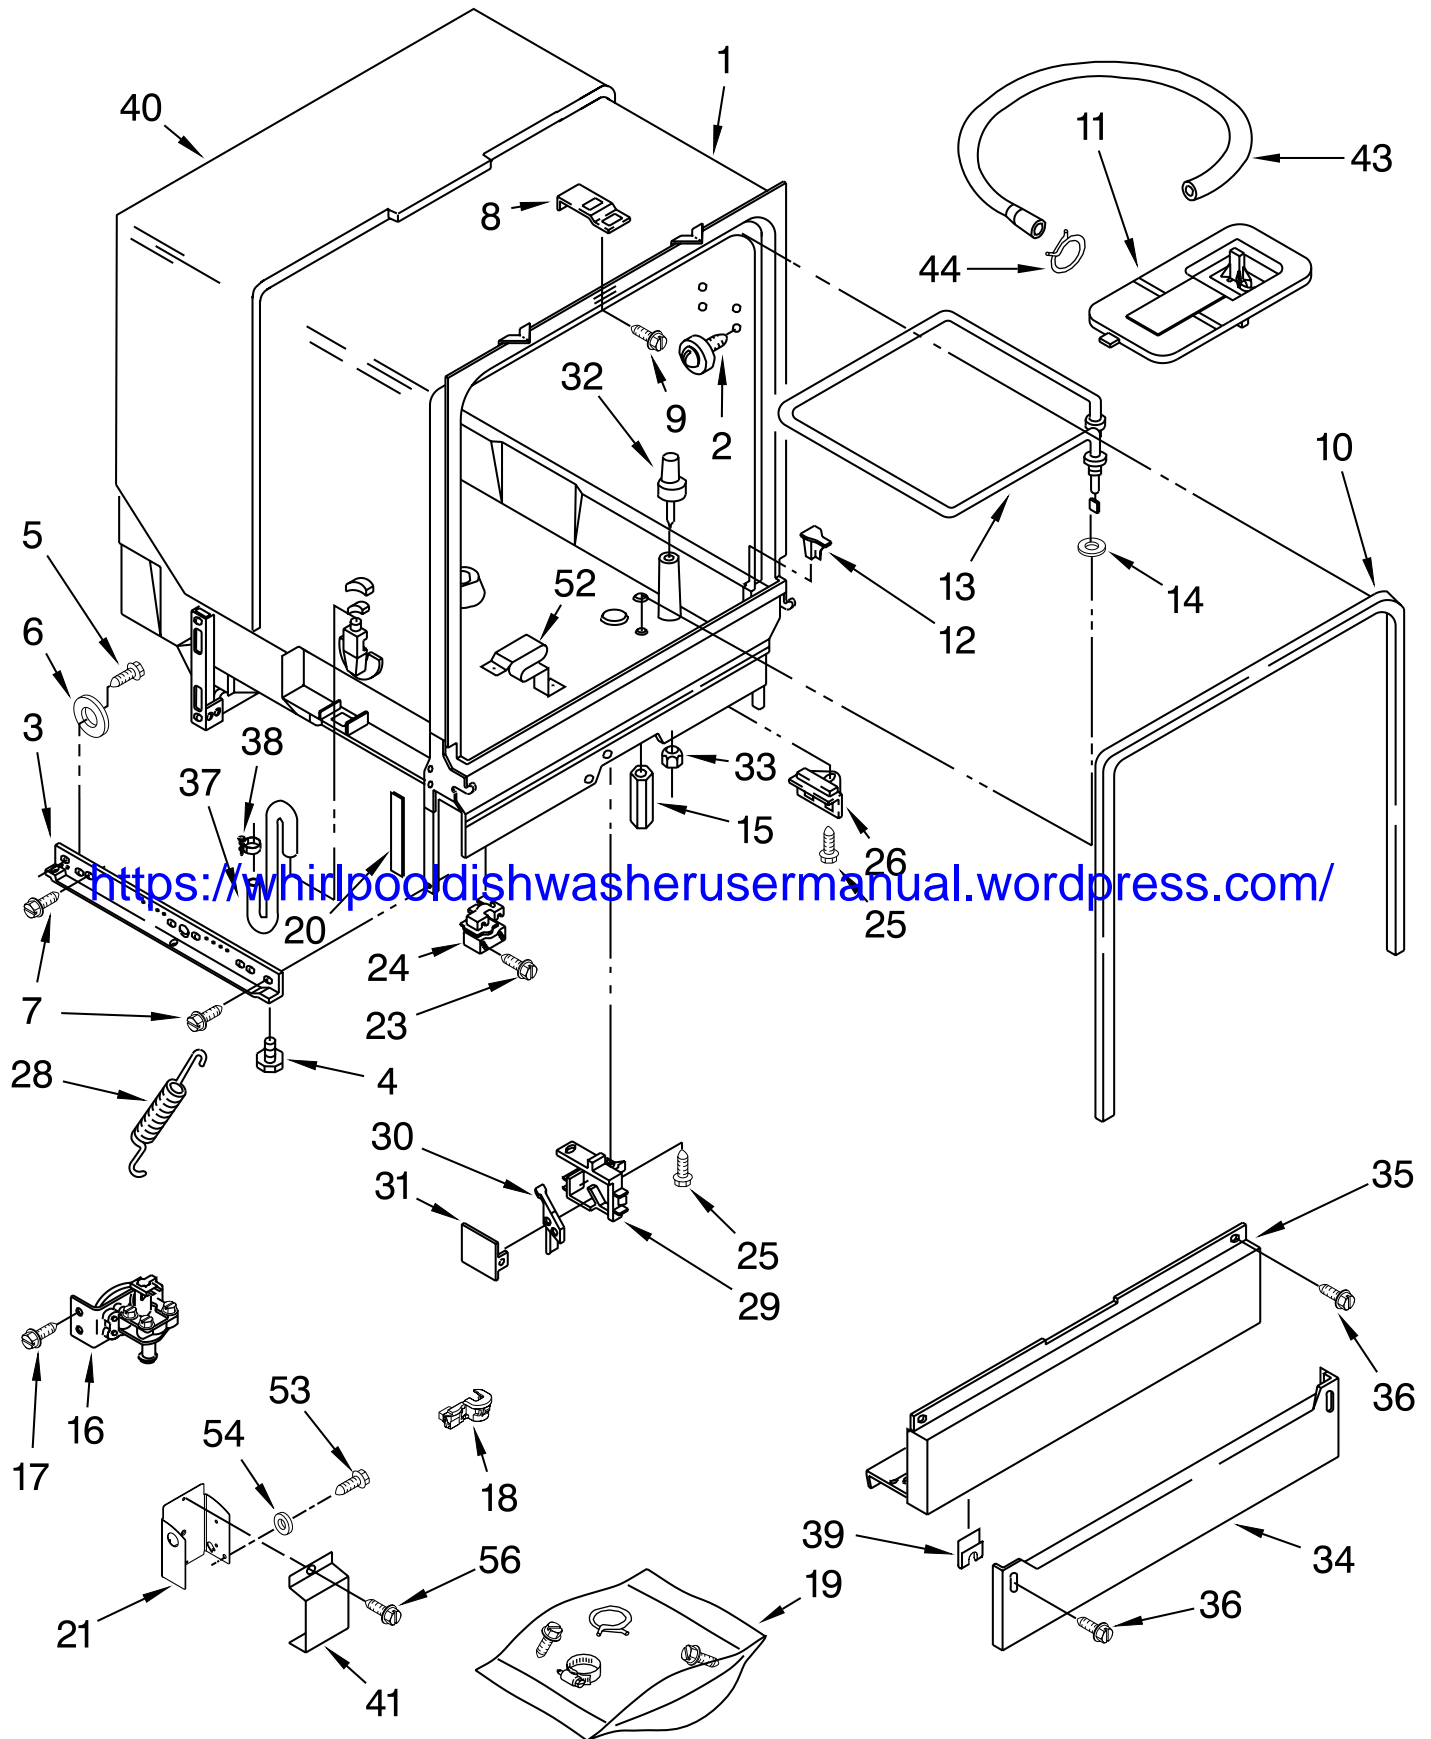

TUB ASSEMBLY PARTS

For Models: DU850SWPB3, DU850SWPQ3, DU850SWPT3, DU850SWPS3
(Black) (White) (Biscuit) (Stainless)

FOR ORDERING INFORMATION REFER TO PARTS PRICE LIST

TUB ASSEMBLY PARTS

For Models: DU850SWPB3, DU850SWPQ3, DU850SWPT3, DU850SWPS3
(Black) (White) (Biscuit) (Stainless)

Illus. No.	Part No.	DESCRIPTION	Illus. No.	Part No.	DESCRIPTION	Illus. No.	Part No.	DESCRIPTION
1	8533815	Tub and Support Assembly	19	3369816	Miscellaneous Parts Bag (Includes 2 Screws & 2 Hose Clamps)	35		Panel, Access (Includes Item 39)
2	8528831	Tub, Wheel Assembly (8)					3379917	Black
3	3368933	Runner (2)	20	8052018	Pad, Friction		3379918	White
4	3374849	Leveler (2)	21	8573951	Terminal Box		8054179	Biscuit
5	3370389	Screw, Shoulder (2)	23	3370225	Screw		9744517	Stainless
6	302819	Wheel (2)	24	3369063	Relay	36	302868	Screw, 8-18 x 1/2 (4)
7	343641	Screw, 10-16 x 1/2 (4)	25	304231	Screw	37	3369414	Hose, Inlet
8	3378149	Plate, Latch	26	3368928	Fuse, Thermal	38	301958	Clamp
9	3374720	Screw	28	3379383	Spring, Door (2)	39	3378123	Clip, Grounding
10	3376927	Gasket	29	8318218	Housing, Float Switch	40	8573243	Sound Shield
11	3369322	Grate	30	3369067	Switch, Float	41	300068	Cover Assembly, Terminal Box
12	8528862	Deflector (2)	31	8318219	Cover, Switch Housing	43	3374077	Drain Hose
13	8519827	Heater	32	8519552	Float	44	356138	Hose Clamp
14	717273	Washer, Rubber (2)	33	717488	Nut	52	3379740	Support, Heater (3)
15	8268548	Nut (2) (Heater Terminal)	34		Panel, Toe	53	3400014	Screw
16	8283345	Water Valve		3368942	Black	54	3378128	Washer
17	304392	Screw, 8-18 x 1/2		9742861	White	56	3369138	Screw, 8-18
18	8573061	Strain Relief		8054181	Biscuit			

<https://whirlpooldishwasherusermanual.wordpress.com/>