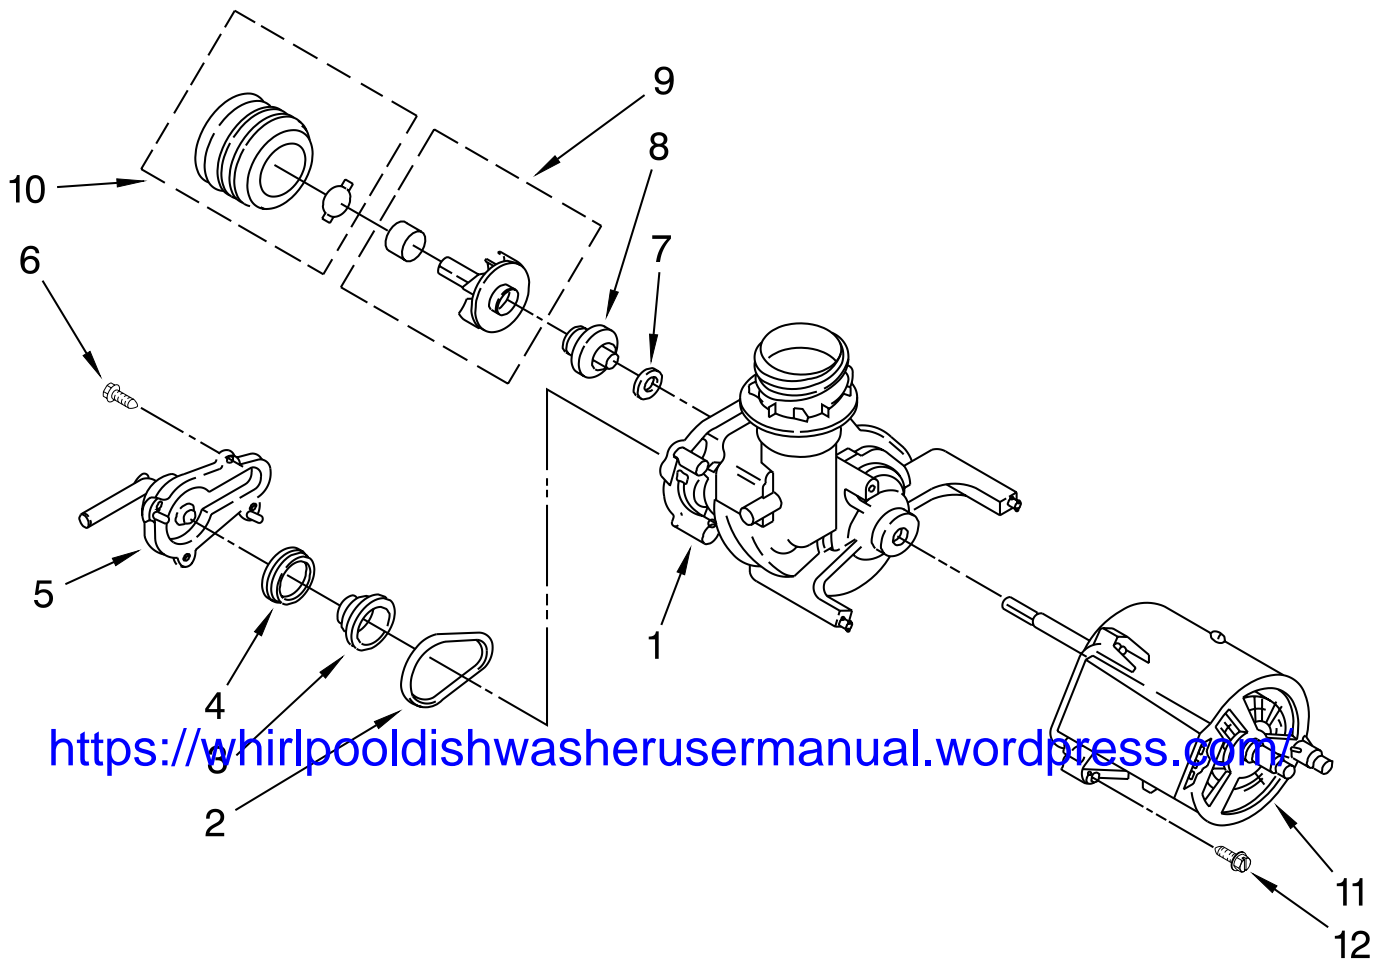

PUMP AND MOTOR PARTS

For Models: DU850SWPB3, DU850SWPQ3, DU850SWPT3, DU850SWPS3
(Black) (White) (Biscuit) (Stainless)

Illus. No.	Part No.	DESCRIPTION
1	3369011	Housing Assembly
2	3369031	Seal, Drain Cover
3	3369028	Diaphragm
4	3369029	Ring, Diaphragm
5	3369030	Cover, Drain Valve
6	3368921	Screw (4)
7	3369020	Seal Seat
8	3385557	Seal Head
9	3369013	Impeller & Bearing Assembly
10	3369012	Disk & Mount Assembly
11	8283457	Motor
12	3368922	Screw (3)

FOR ORDERING INFORMATION REFER TO PARTS PRICE LIST