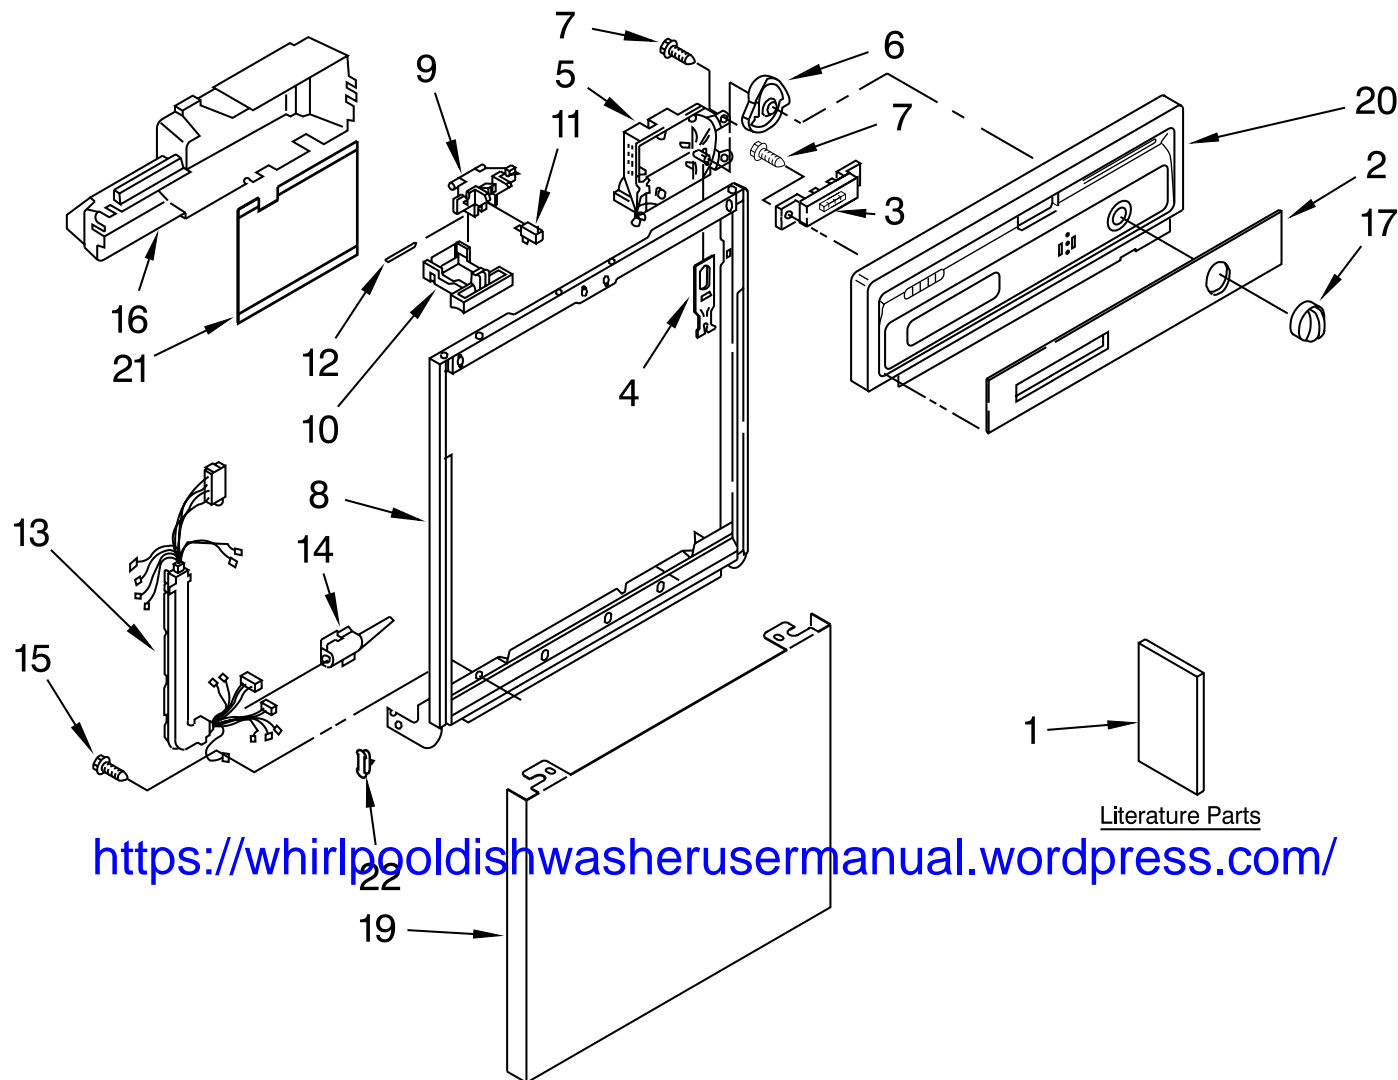

FRAME AND CONSOLE PARTS

For Models: DU850SWPB3, DU850SWPQ3, DU850SWPT3, DU850SWPS3
(Black) (White) (Biscuit) (Stainless)

UNDERCOUNTER
DISHWASHER

<https://whirlpooledishwasherusermanual.wordpress.com/>

Illus. No.	Part No.	DESCRIPTION	Illus. No.	Part No.	DESCRIPTION	Illus. No.	Part No.	DESCRIPTION
1	8535436	Literature Parts Instructions, Installation	6	8271510	Cam	17		Knob, Timer
	3367007	Instructions, Installation (Supplement) (Locating Your Water Supply)	7	304231	Screw, 8-18 x 1/2 (5)		8275308	Black
	W10039850	Guide, Energy	8	9743028	Door Frame		8275309	White
	W10039800	Guide, Use & Care	9	3380854	Bolt, Latch	19	8275310	Biscuit
	677967	Do-It Yourself Manual	10	3369457	Lever, Latch		3379375	Black
2	W10039600	Insert, Console		3372231	Black		3379376	White
	W10039610	Black	11	3375062	Switch, (2)		8054178	Biscuit
	W10039620	White	12	3368955	Pin, Switch (2)		9743581	Stainless
3	8269366	Switch, 5 Button	13	8573183	Protector	20		Console (Includes Item 2)
4	3369529	Follower, Cam	14	3376405	Elbow, Harness		W10072690	Black
5	W10039480	Timer	15	3400892	Screw,		W10072700	White
			16	8269526	Cover, Control		W10072710	Biscuit
						21	3379671	Shield, Control Cover
						22	3373234	Bearing, Spring (2)

FOR ORDERING INFORMATION REFER TO PARTS PRICE LIST