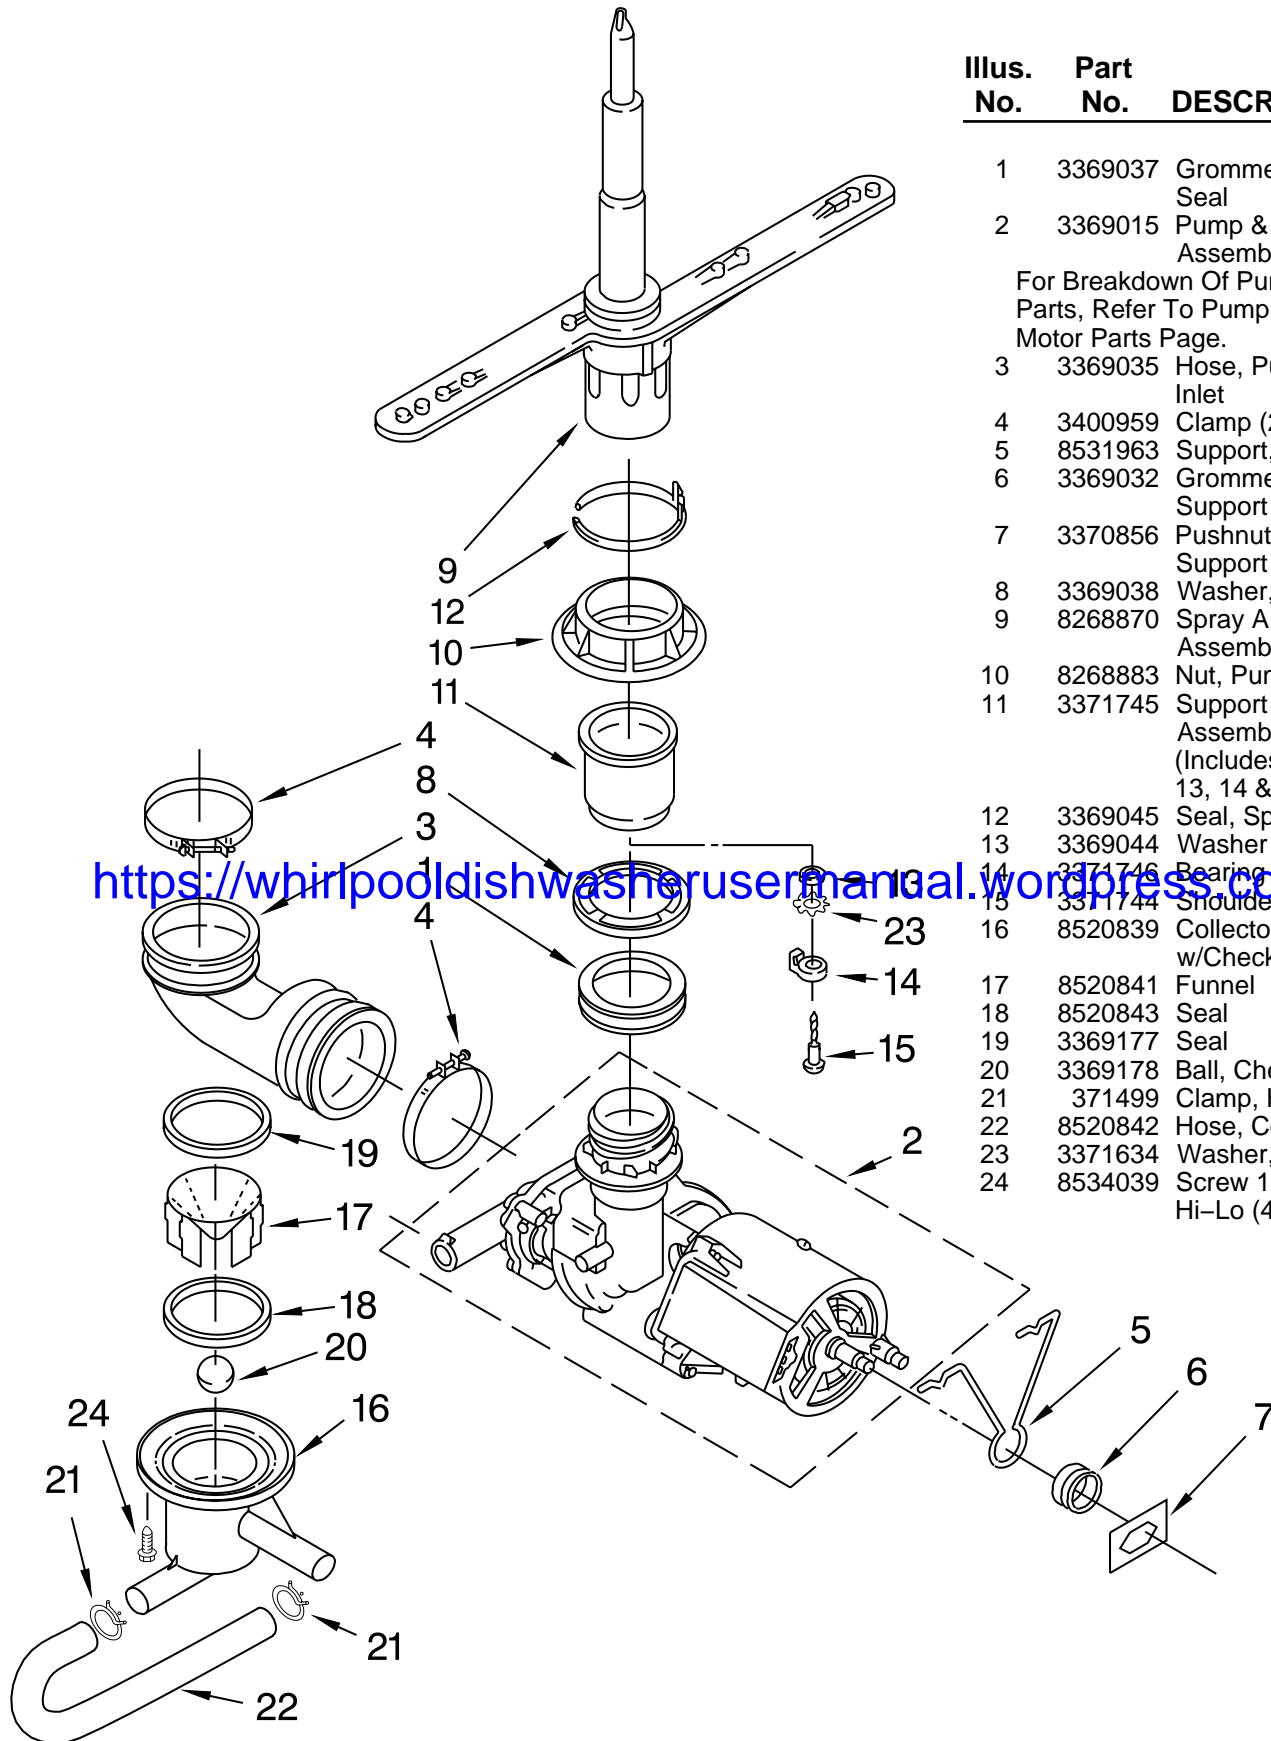

PUMP AND SPRAY ARM PARTS

For Models: DU850SWPB3, DU850SWPQ3, DU850SWPT3, DU850SWPS3
(Black) (White) (Biscuit) (Stainless)

Illus. No.	Part No.	DESCRIPTION
1	3369037	Grommet, Pump Seal
2	3369015	Pump & Motor Assembly
For Breakdown Of Pump Parts, Refer To Pump And Motor Parts Page.		
3	3369035	Hose, Pump Inlet
4	3400959	Clamp (2)
5	8531963	Support, Motor
6	3369032	Grommet, Motor Support
7	3370856	Pushnut, Motor Support
8	3369038	Washer, Grommet
9	8268870	Spray Arm, Assembly Lower
10	8268883	Nut, Pump Outlet
11	3371745	Support & Bearing Assembly (Includes Items: 13, 14 & 15)
12	3369045	Seal, Split Ring
13	3369044	Washer
14	3371746	Bearing
15	3371744	Shoulder Screw
16	8520839	Collector Assembly w/Check Valve
17	8520841	Funnel
18	8520843	Seal
19	3369177	Seal
20	3369178	Ball, Check-Valve
21	371499	Clamp, Hose
22	8520842	Hose, Collector
23	3371634	Washer, Curved
24	8534039	Screw 10-16, Hi-Lo (4)

FOR ORDERING INFORMATION REFER TO PARTS PRICE LIST