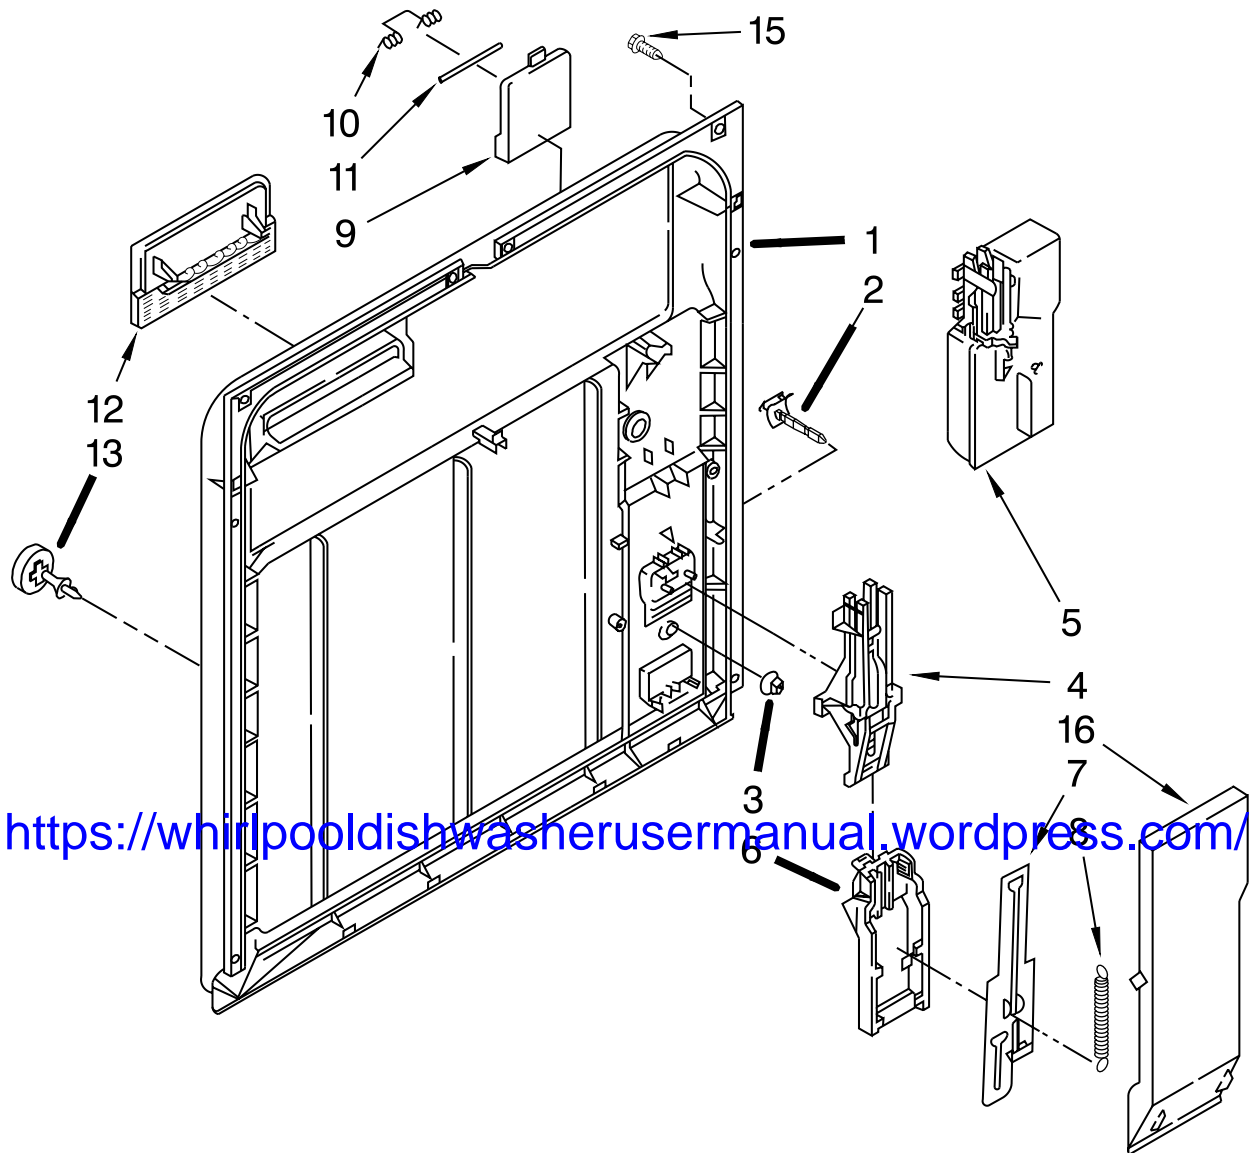

Illus. No.	Part No.	DESCRIPTION	Illus. No.	Part No.	DESCRIPTION	Illus. No.	Part No.	DESCRIPTION
1	8535436	Literature Parts Instructions, Installation	6	8271510	Cam	17		Knob, Timer
	3367007	Instructions, Installation (Supplement) (Locating Your Water Supply)	7	304231	Screw, 8-18 x 1/2 (5)		8275308	Black
	W10039850	Guide, Energy	8	9743028	Door Frame		8275309	White
	W10039800	Guide, Use & Care	9	3380854	Bolt, Latch	19	8275310	Biscuit
	677967	Do-It Yourself Manual	10	3369457	Lever, Latch		3379375	Black
2	W10039600	Insert, Console		3372231	Black		3379376	White
	W10039610	Black	11	3375062	Switch, (2)		8054178	Biscuit
	W10039620	White	12	3368955	Pin, Switch (2)		9743581	Stainless
3	8269366	Switch, 5 Button	13	8573183	Protector	20		Console (Includes Item 2)
4	3369529	Follower, Cam	14	3376405	Elbow, Harness		W10072690	Black
5	W10039480	Timer	15	3400892	Screw,		W10072700	White
			16	8269526	Cover, Control		W10072710	Biscuit
						21	3379671	Shield, Control Cover
						22	3373234	Bearing, Spring (2)

# INNER DOOR PARTS

For Models: DU850SWPB3, DU850SWPQ3, DU850SWPT3, DU850SWPS3  
(Black) (White) (Biscuit) (Stainless)

<https://whirlpooldishwasherusermanual.wordpress.com/>

Illus. No.	Part No.	DESCRIPTION	Illus. No.	Part No.	DESCRIPTION	Illus. No.	Part No.	DESCRIPTION
1	8528310	Inner Door (Includes Items 2 & 3)	5	8052027	Wet Agent, Dispenser	9	3378138	Lid Assembly
2	3376066	Latch, Detergent Dispenser (Includes Item 3)	6	3369000	Draw Bar (Upper Dispenser)	10	8066018	Spring, Lid
3	3369061	Snap, Detergent Dispenser (Includes Item 2)	7	8066017	Draw Bar (Lower Dispenser)	11	3372028	Pin (Lid Hinge)
4	8519606	Actuator Assembly	8	3368999	Spring (Draw Bar)	12	3371710	Screen, Vent
						13	3378134	Cap, Wet Agent
						15	3400815	Screw (8)
						16	3371569	Cover, Drip