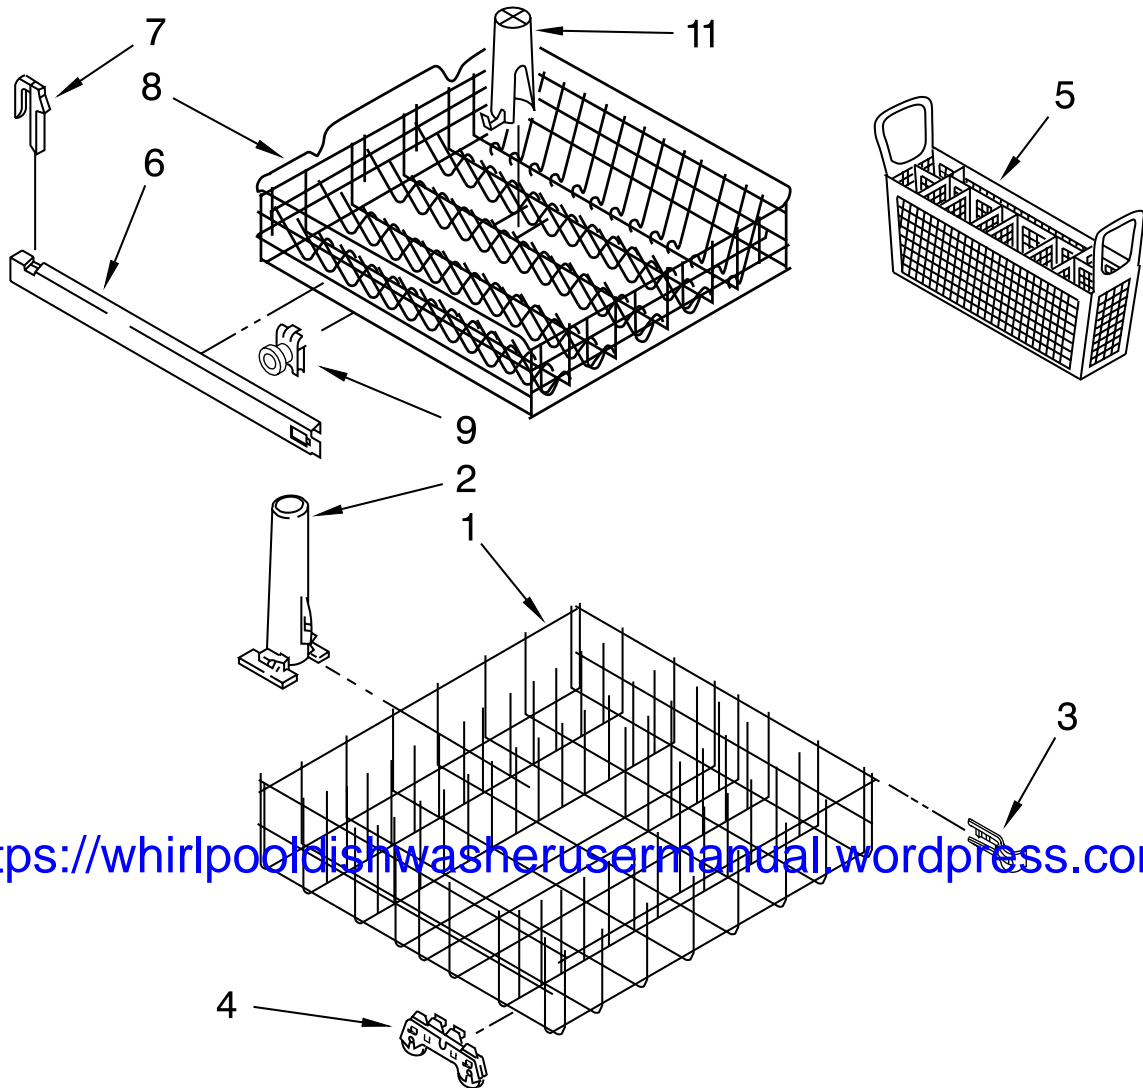

DISHRACK PARTS

For Models: DU850SWPB3, DU850SWPQ3, DU850SWPT3, DU850SWPS3
(Black) (White) (Biscuit) (Stainless)

<https://whirlpooldishwasherusermanual.wordpress.com/>

Illus. No.	Part No.	DESCRIPTION
1	8539225	Dishrack, Lower
2	8268825	Tower, Protector
3	3385142	Bumper, Dishrack (2)
4	8268645	Wheel & Transport Assembly (4)
5	8268866	Basket, Silverware
6	3385089	Track, Dishrack (2)
7	8565920	Stop, Track (4)
8	8539222	Dishrack, Upper
9	8268852	Wheel & Axle Assembly (4)
11	8519550	Diffuser, Water

FOR ORDERING INFORMATION REFER TO PARTS PRICE LIST