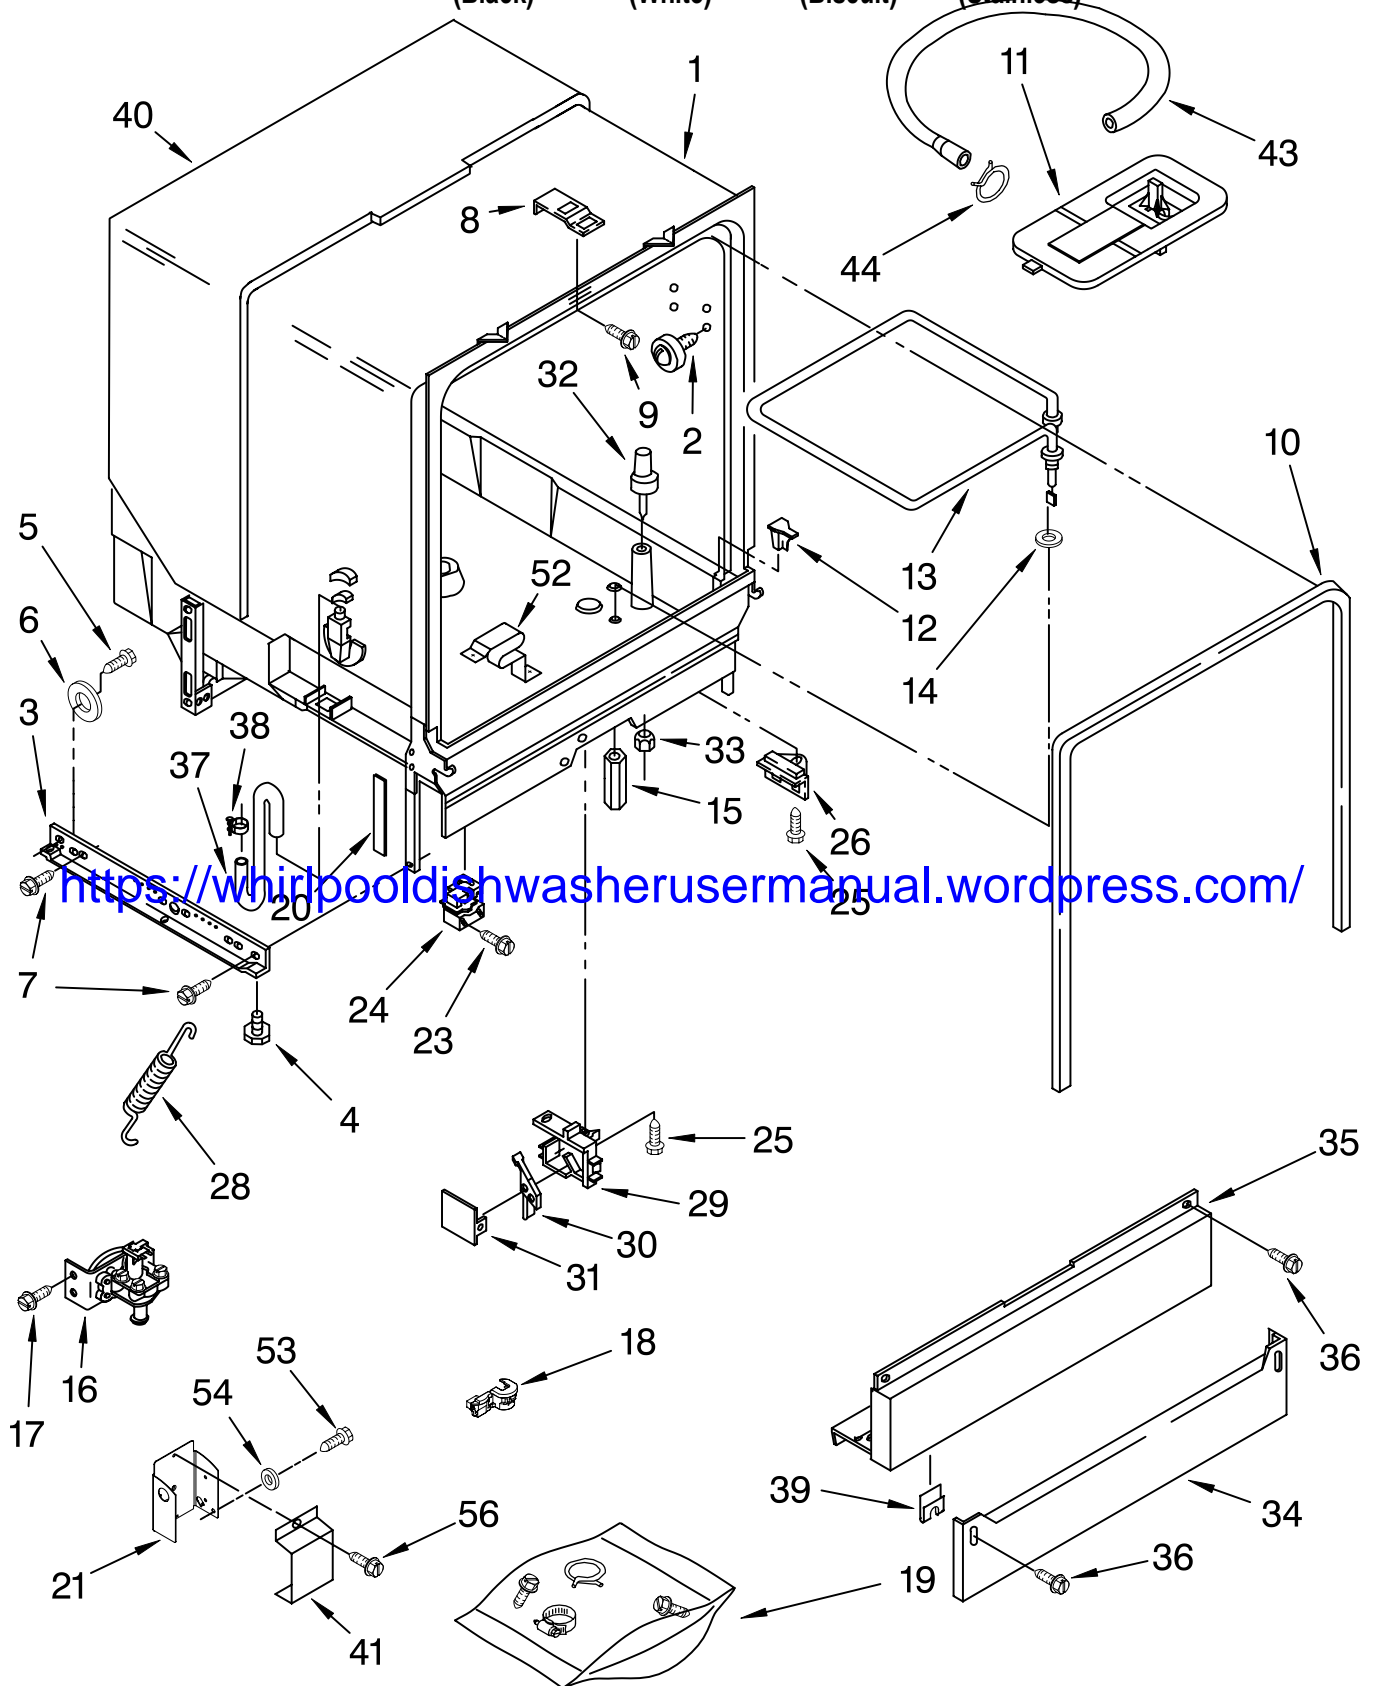

TUB ASSEMBLY PARTS

For Models: DU850SWPB1, DU850SWPQ1, DU850SWPT1, DU850SWPS1

(Black)

(White)

(Biscuit)

(Stainless)

<https://whirlpooldishwasherusermanual.wordpress.com/>

FOR ORDERING INFORMATION REFER TO PARTS PRICE LIST

TUB ASSEMBLY PARTS

For Models: DU850SWPB1, DU850SWPQ1, DU850SWPT1, DU850SWPS1
(Black) (White) (Biscuit) (Stainless)

Illus. No.	Part No.	DESCRIPTION	Illus. No.	Part No.	DESCRIPTION	Illus. No.	Part No.	DESCRIPTION
1	8533815	Tub and Support Assembly	19	3369816	Miscellaneous Parts Bag (Includes 2 Screws & 2 Hose Clamps)	35		Panel, Access (Includes Item 39)
2	8528831	Tub, Wheel Assembly (8)					3379917	Black
3	3368933	Runner (2)	20	8052018	Pad, Friction		3379918	White
4	3374849	Leveler (2)	21	8573951	Terminal Box		8054179	Biscuit
5	3370389	Screw, Shoulder (2)	23	3370225	Screw		9744517	Stainless
6	302819	Wheel (2)	24	3369063	Relay	36	302868	Screw, 8-18 x 1/2 (4)
7	343641	Screw, 10-16 x 1/2 (4)	25	304231	Screw	37	3369414	Hose, Inlet
8	3378149	Plate, Latch	26	3368928	Fuse, Thermal	38	301958	Clamp
9	3374720	Screw	28	3379383	Spring, Door (2)	39	3378123	Clip, Grounding
10	3376927	Gasket	29	8318218	Housing, Float Switch	40	8573243	Sound Shield
11	3369322	Grate	30	3369067	Switch, Float	41	300068	Cover Assembly, Terminal Box
12	8528862	Deflector (2)	31	8318219	Cover, Switch Housing	43	3374077	Drain Hose
13	8519827	Heater	32	8519552	Float	44	356138	Hose Clamp
14	717273	Washer, Rubber (2)	33	717488	Nut	52	3379740	Support, Heater (3)
15	8268548	Nut (2) (Heater Terminal)	34		Panel, Toe	53	3400014	Screw
16	8283345	Water Valve		3368942	Black	54	3378128	Washer
17	304392	Screw, 8-18 x 1/2		9742861	White	56	3369138	Screw, 8-18
18	8573061	Strain Relief		8054181	Biscuit			

<https://whirlpooldishwasherusermanual.wordpress.com/>