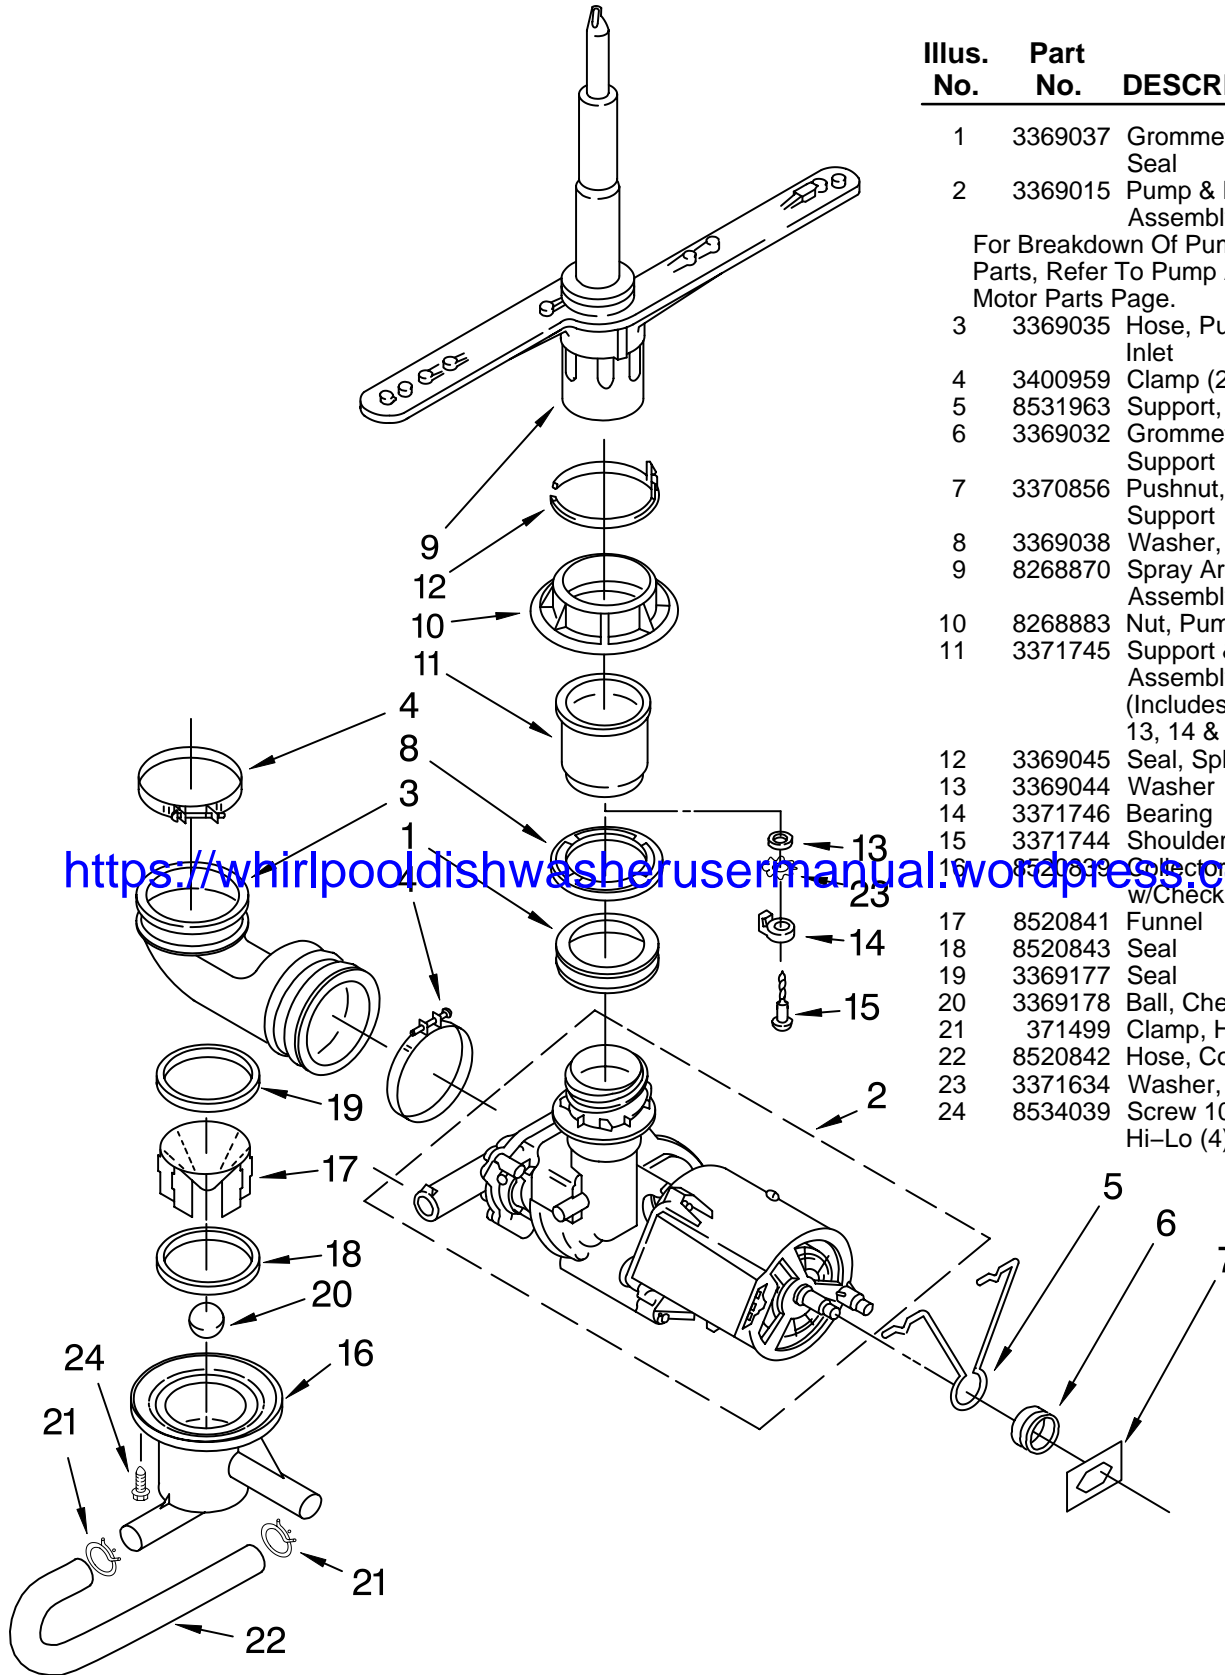

<https://whirlpooldishwasherusermanual.wordpress.com/>

PUMP AND SPRAY ARM PARTS

For Models: DU850SWPB1, DU850SWPQ1, DU850SWPT1, DU850SWPS1

(Black)

(White)

(Biscuit)

(Stainless)

Illus. No.	Part No.	DESCRIPTION
1	3369037	Grommet, Pump Seal
2	3369015	Pump & Motor Assembly
For Breakdown Of Pump Parts, Refer To Pump And Motor Parts Page.		
3	3369035	Hose, Pump Inlet
4	3400959	Clamp (2)
5	8531963	Support, Motor
6	3369032	Grommet, Motor Support
7	3370856	Pushnut, Motor Support
8	3369038	Washer, Grommet
9	8268870	Spray Arm, Assembly Lower
10	8268883	Nut, Pump Outlet
11	3371745	Support & Bearing Assembly (Includes Items: 13, 14 & 15)
12	3369045	Seal, Split Ring
13	3369044	Washer
14	3371746	Bearing
15	3371744	Shoulder Screw
16	8520839	Collector Assembly w/Check Valve
17	8520841	Funnel
18	8520843	Seal
19	3369177	Seal
20	3369178	Ball, Check-Valve
21	371499	Clamp, Hose
22	8520842	Hose, Collector
23	3371634	Washer, Curved
24	8534039	Screw 10-16, Hi-Lo (4)