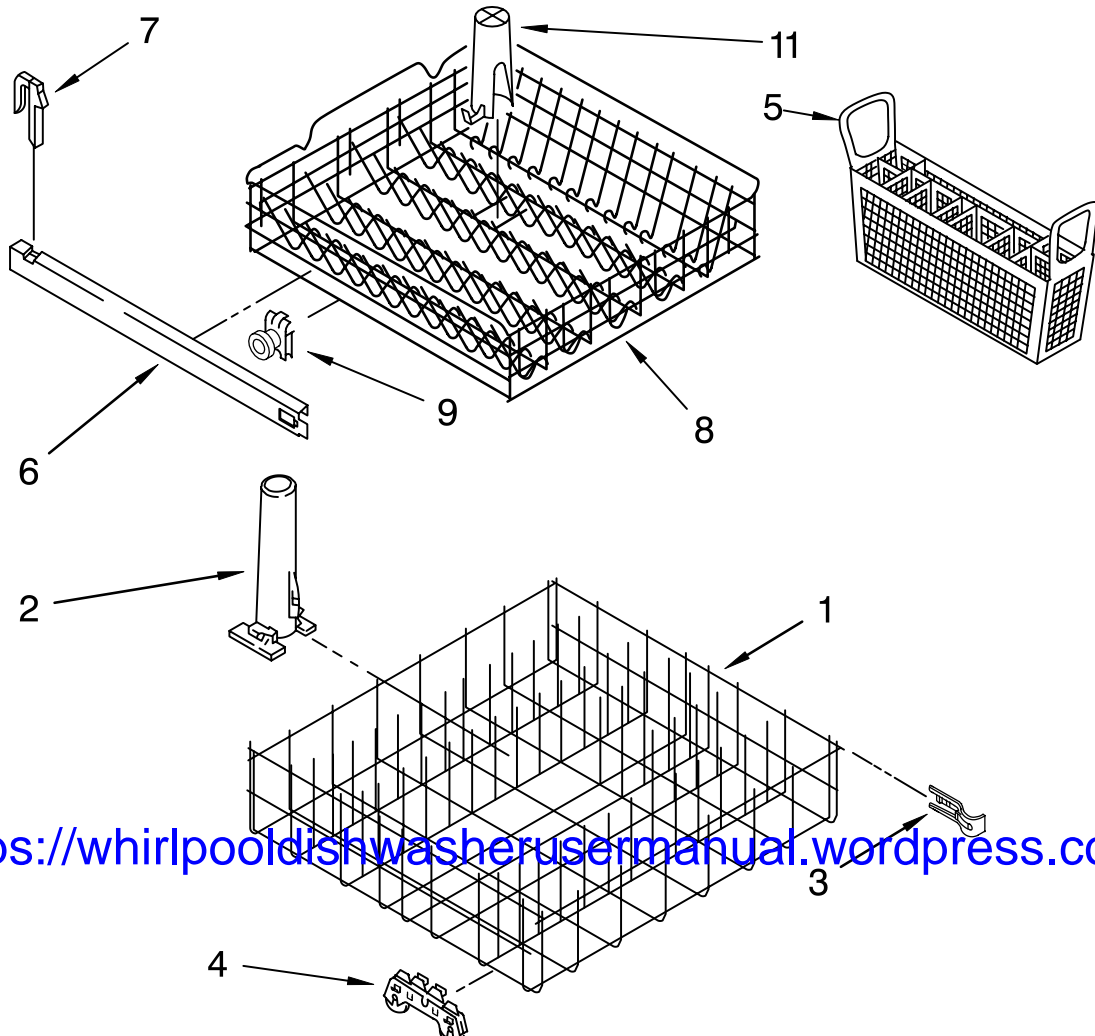

DISHRACK PARTS

For Models: DU850SWPB1, DU850SWPQ1, DU850SWPT1, DU850SWPS1
(Black) (White) (Biscuit) (Stainless)

<https://whirlpooldishwasherusermanual.wordpress.com/>

Illus. No.	Part No.	DESCRIPTION
1	8539225	Dishrack, Lower
2	8268825	Tower, Protector
3	3385142	Bumper, Dishrack (2)
4	8268645	Wheel & Transport Assembly (4)
5	8268866	Basket, Silverware
6	3385089	Track, Dishrack (2)
7	8565920	Stop, Track (4)
8	8539222	Dishrack, Upper
9	8268852	Wheel & Axle Assembly (4)
11	8519550	Diffuser, Water

FOR ORDERING INFORMATION REFER TO PARTS PRICE LIST