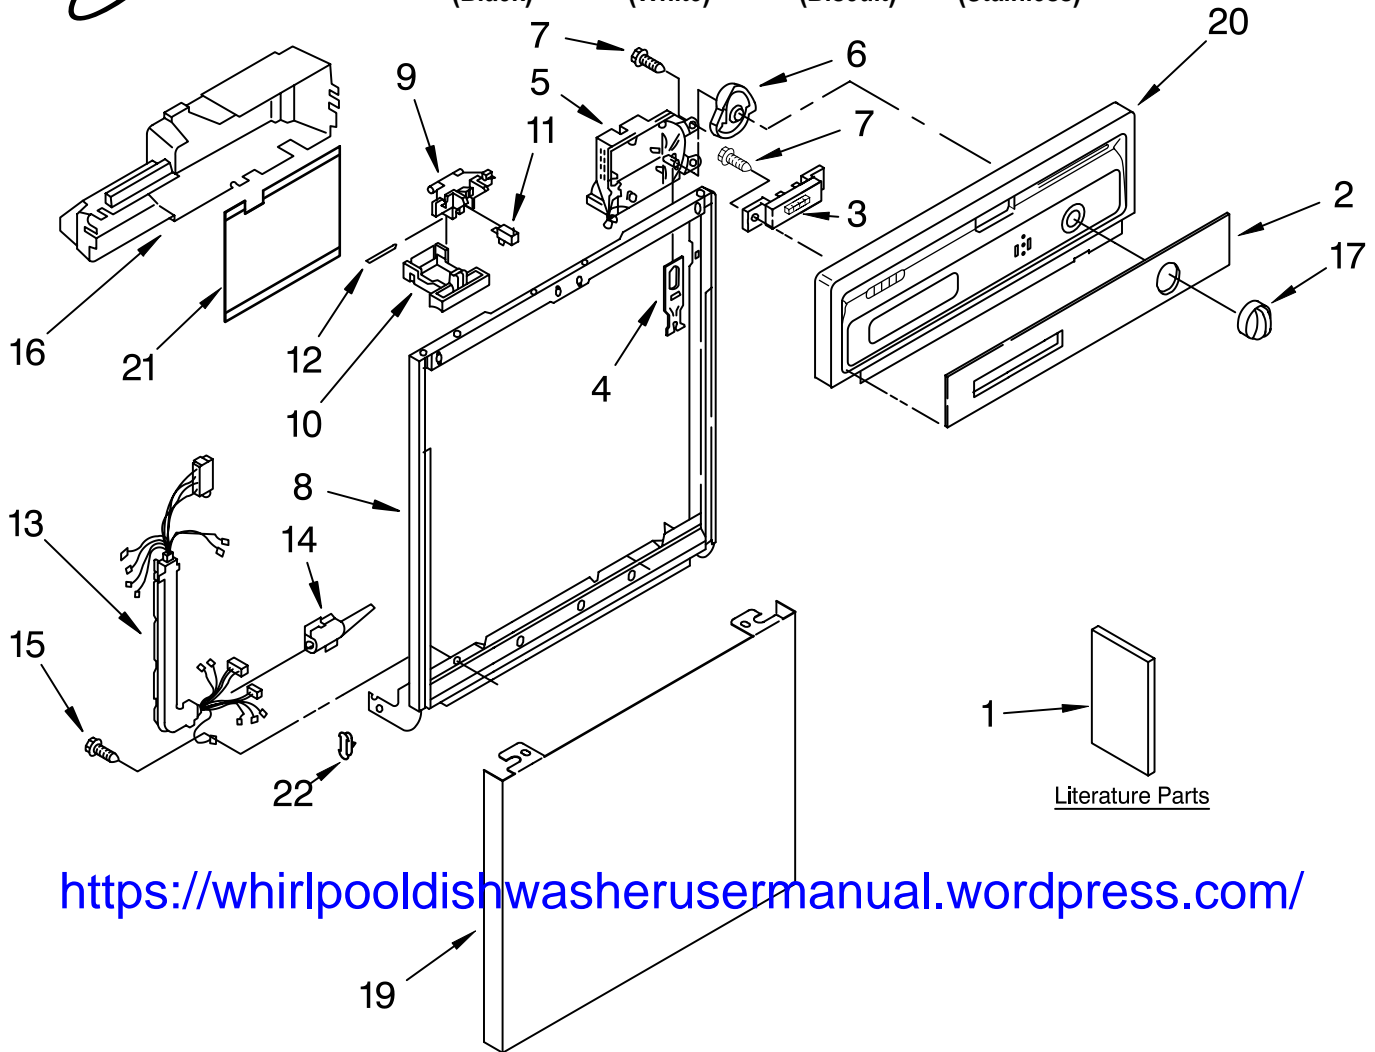

FRAME AND CONSOLE PARTS

For Models: DU850SWPB1, DU850SWPQ1, DU850SWPT1, DU850SWPS1

UNDERCOUNTER
DISHWASHER

(Black) (White) (Biscuit) (Stainless)

<https://whirlpooldishwasherusermanual.wordpress.com/>

Illus. No.	Part No.	DESCRIPTION	Illus. No.	Part No.	DESCRIPTION	Illus. No.	Part No.	DESCRIPTION
1	8535436	Literature Parts	5	8535368	Timer	17		Knob, Timer
	3367007	Instructions, Installation	6	8271510	Cam		8275308	Black
		(Supplement)	7	304231	Screw, 8-18 x 1/2 (5)		8275309	White
		(Locating Your Water Supply)	8		Door Frame		8275310	Biscuit
	8535639	Guide, Energy	9	9743028	Black	19		Panel, Front
	8535037	Guide, Use & Care	10	3380854	Bolt, Latch		3379375	Black
	3385497	Diagram, Wiring	11	3369457	Black		3379376	White
	677967	Do-It Yourself Manual	12	3372231	White		8054178	Biscuit
2		Insert, Console	13	3375062	Biscuit	20		Stainless Console (Includes Item 2)
	8535383	Black	14	3369325	Switch, (2)		8535328	Black
	8535384	White	15	3368955	Pin, Switch (2)		8535329	White
	8575664	Biscuit	16	8573183	Harness and Protector		8575346	Biscuit
3	8269366	Switch, 5 Button	17	3376405	Elbow, Harness	21	3379671	Shield, Control Cover
4	3369529	Follower, Cam	18	3400892	Screw,	22	3373234	Bearing, Spring (2)
			19	8269526	Cover, Control			

Illus. No.	Part No.	DESCRIPTION	Illus. No.	Part No.	DESCRIPTION	Illus. No.	Part No.	DESCRIPTION
1	8528310	Inner Door (Includes Items 2 & 3)	4	8519606	Actuator Assembly	9	3378138	Lid Assembly
2	3376066	Latch, Detergent Dispenser (Includes Item 3)	5	8052027	Wet Agent, Dispenser	10	8066018	Spring, Lid
3	3369061	Snap, Detergent Dispenser (Includes Item 2)	6	3369000	Draw Bar (Upper Dispenser)	11	3372028	Pin (Lid Hinge)
			7	8066017	Draw Bar (Lower Dispenser)	12	3371710	Screen, Vent
			8	3368999	Spring (Draw Bar)	13	3378134	Cap, Wet Agent
						15	3400815	Screw (8)
						16	3371569	Cover, Drip