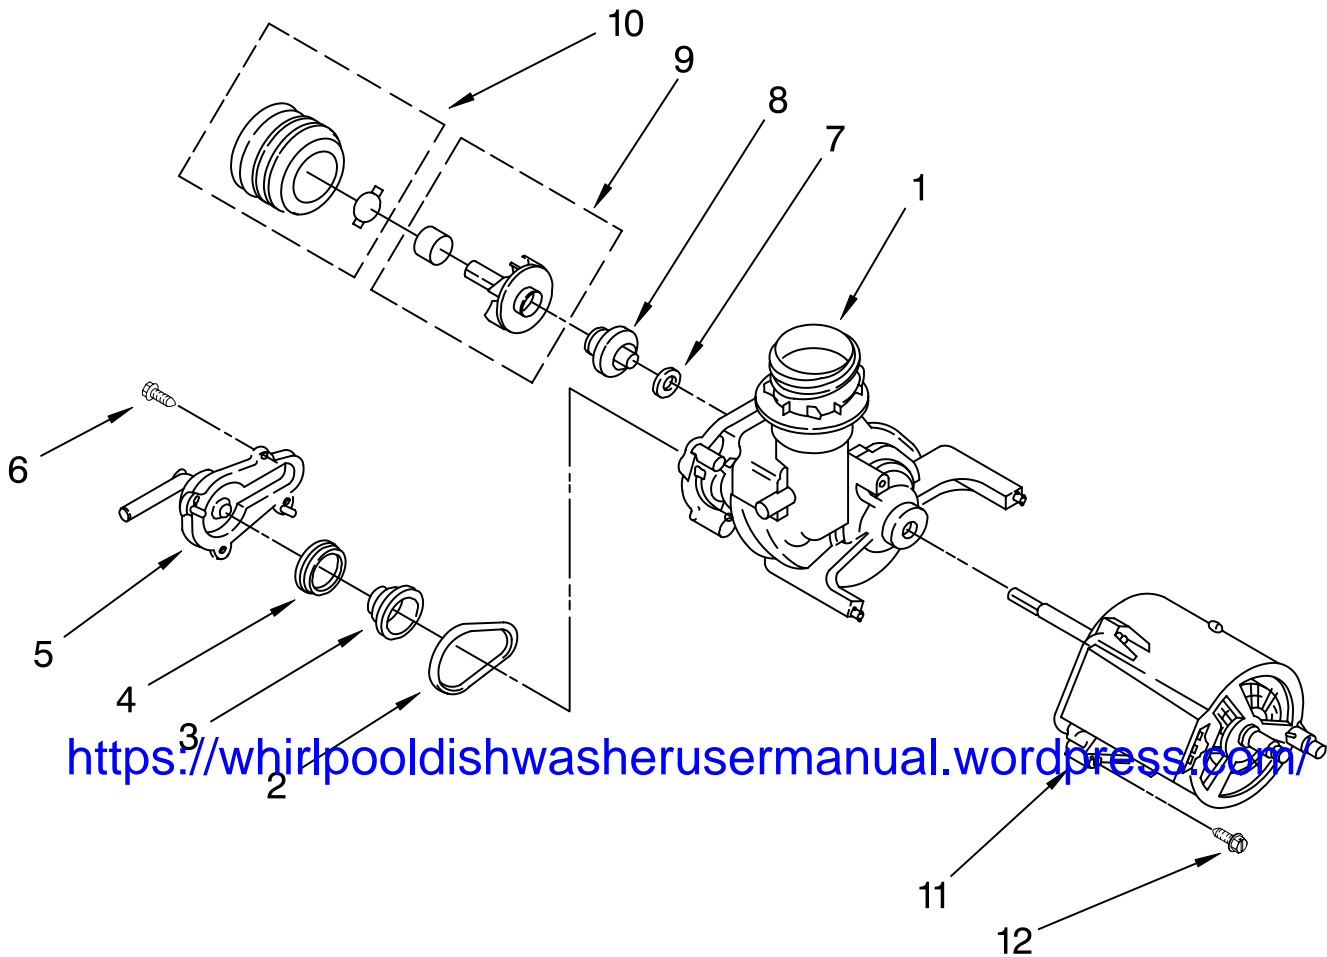

PUMP AND MOTOR PARTS

For Models: DU850SWPB0, DU850SWPQ0, DU850SWPS0

(Black) (White) (Stainless)

<https://whirlpooldishwasherusermanual.wordpress.com/>

Illus. No.	Part No.	DESCRIPTION
1	3369011	Housing Assembly
2	3369031	Seal, Drain Cover
3	3369028	Diaphragm
4	3369029	Ring, Diaphragm
5	3369030	Cover, Drain Valve
6	3368921	Screw (4)
7	3369020	Seal Seat
8	3385557	Seal Head
9	3369013	Impeller & Bearing Assembly
10	3369012	Disk & Mount Assembly
11	8283457	Motor
12	3368922	Screw (3)

FOR ORDERING INFORMATION REFER TO PARTS PRICE LIST