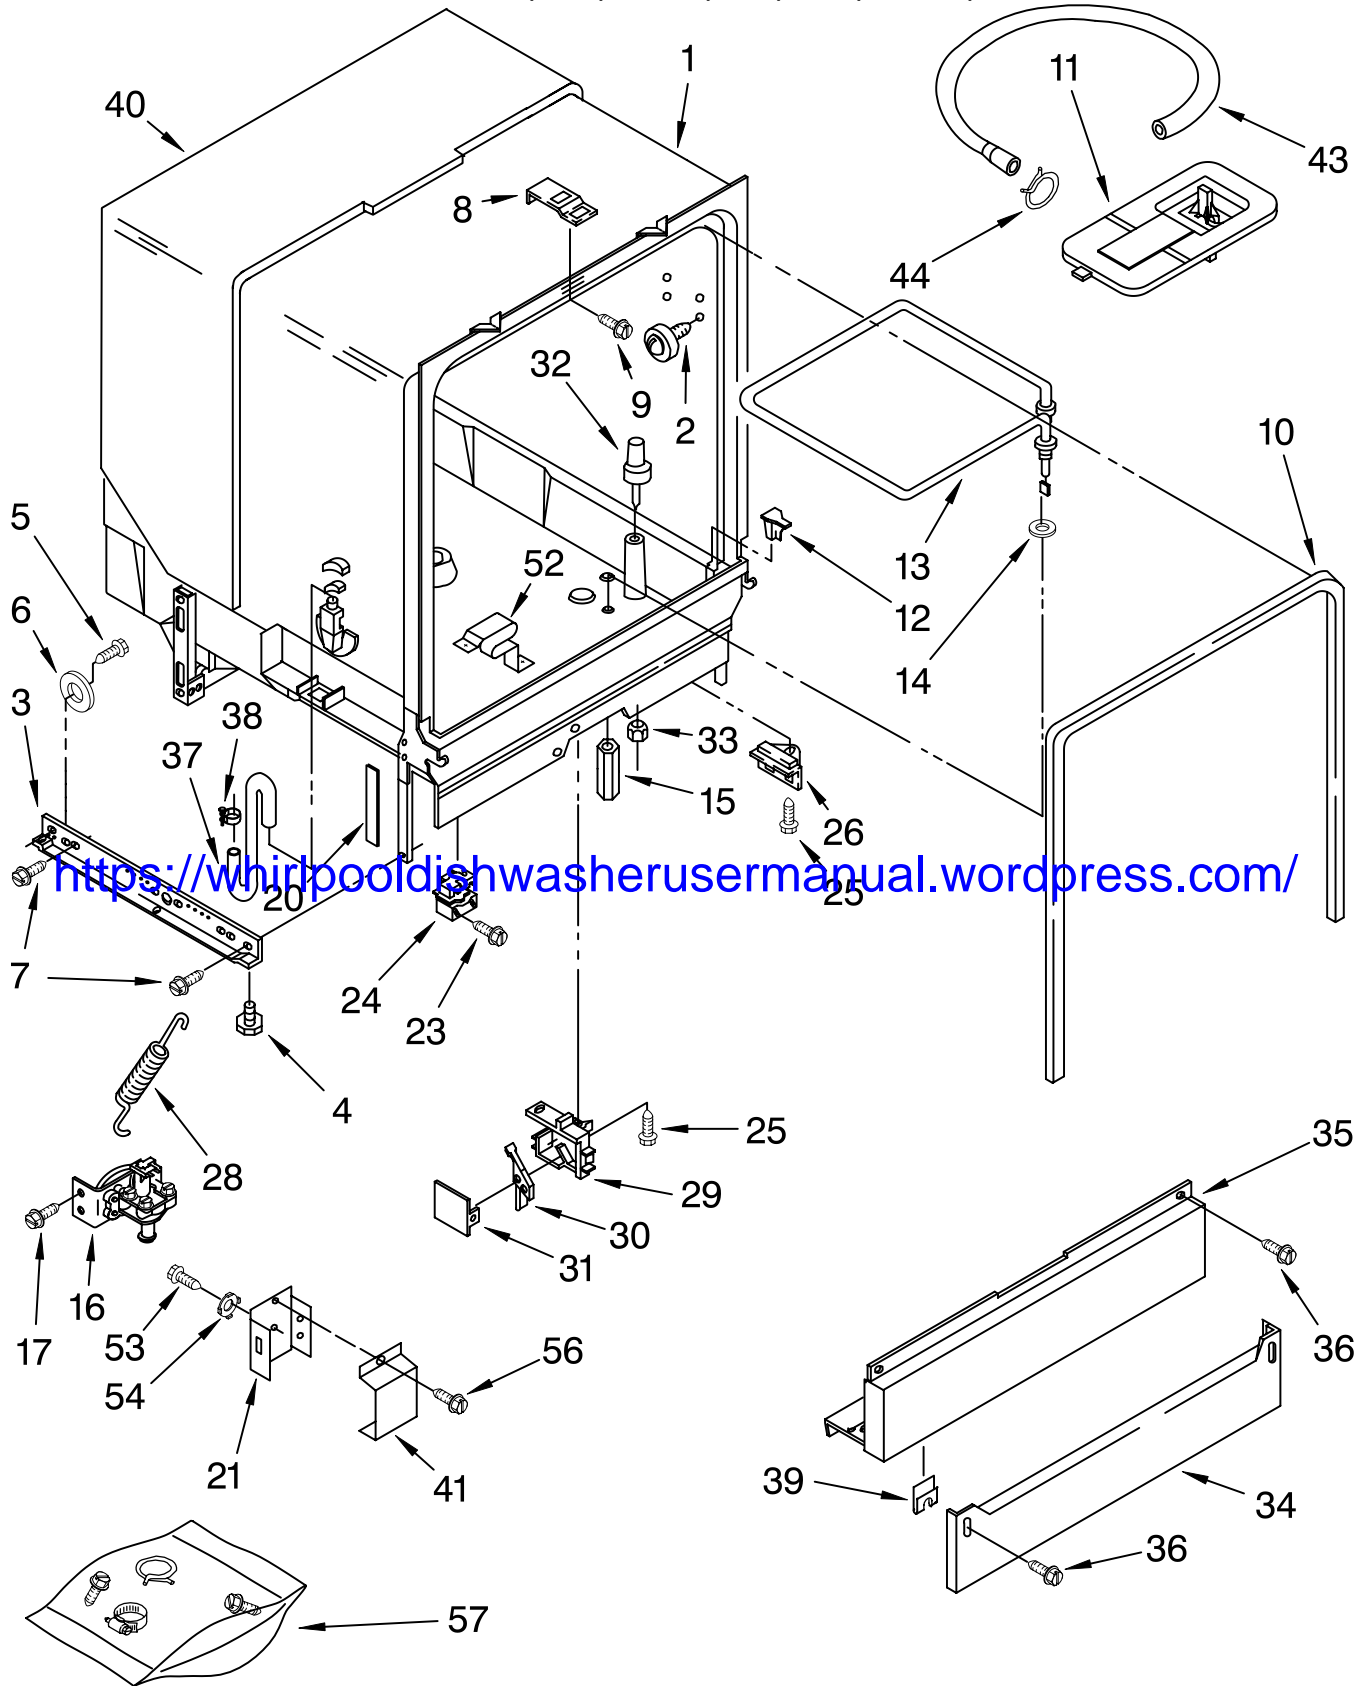

TUB ASSEMBLY PARTS

For Models: DU850SWPB0, DU850SWPQ0, DU850SWPS0
(Black) (White) (Stainless)

<https://whirlpooldishwasherusermanual.wordpress.com/>

FOR ORDERING INFORMATION REFER TO PARTS PRICE LIST

TUB ASSEMBLY PARTS

For Models: DU850SWPB0, DU850SWPQ0, DU850SWPS0

(Black) (White) (Stainless)

Illus. No.	Part No.	DESCRIPTION	Illus. No.	Part No.	DESCRIPTION	Illus. No.	Part No.	DESCRIPTION
1	8533815	Tub and Support Assembly	17	304392	Screw, 8-18 x 1/2	35		Panel, Access (Includes Item 39)
2	8528831	Tub, Wheel Assembly (8)	20	8052018	Pad, Friction		3379917	Black
3	3368933	Runner (2)	21	8529303	Terminal Box		3379918	White
4	3374849	Leveler (2)	23	3370225	Screw		9744517	Stainless
5	3370389	Screw, Shoulder (2)	24	3369063	Relay	36	302868	Screw, 8-18 x 1/2 (4)
6	302819	Wheel (2)	25	304231	Screw	37	3369414	Hose, Inlet
7	343641	Screw, 10-16 x 1/2 (4)	26	3368928	Fuse, Thermal	38	371505	Clamp
8	3378149	Plate, Latch	28	3379383	Spring, Door (2)	39	3378123	Clip, Grounding
9	3374720	Screw	29	8318218	Housing, Float Switch	40	8531031	Sound Shield
10	3376927	Gasket	30	3369067	Switch, Float	41	300068	Cover Assembly, Terminal Box
11	3369322	Grate	31	8318219	Cover, Switch Housing	43	3374077	Drain Hose
12	8528862	Deflector (2)	32	8519552	Float	44	356138	Hose Clamp
13	8519827	Heater	33	717488	Nut	52	3379740	Support, Heater (3)
14	717273	Washer, Rubber (2)	34		Panel, Toe	53	3400014	Screw
15	8268548	Nut (2) (Heater Terminal)		3368942	Black	54	3378128	Washer
16	8283345	Water Valve		9742861	White	56	3369138	Screw, 8-18
						57	3369816	Miscellaneous Parts Bag (Includes 2 Screws & 2 Hose Clamps)

<https://whirlpooldishwasherusermanual.wordpress.com/>

FOR ORDERING INFORMATION REFER TO PARTS PRICE LIST