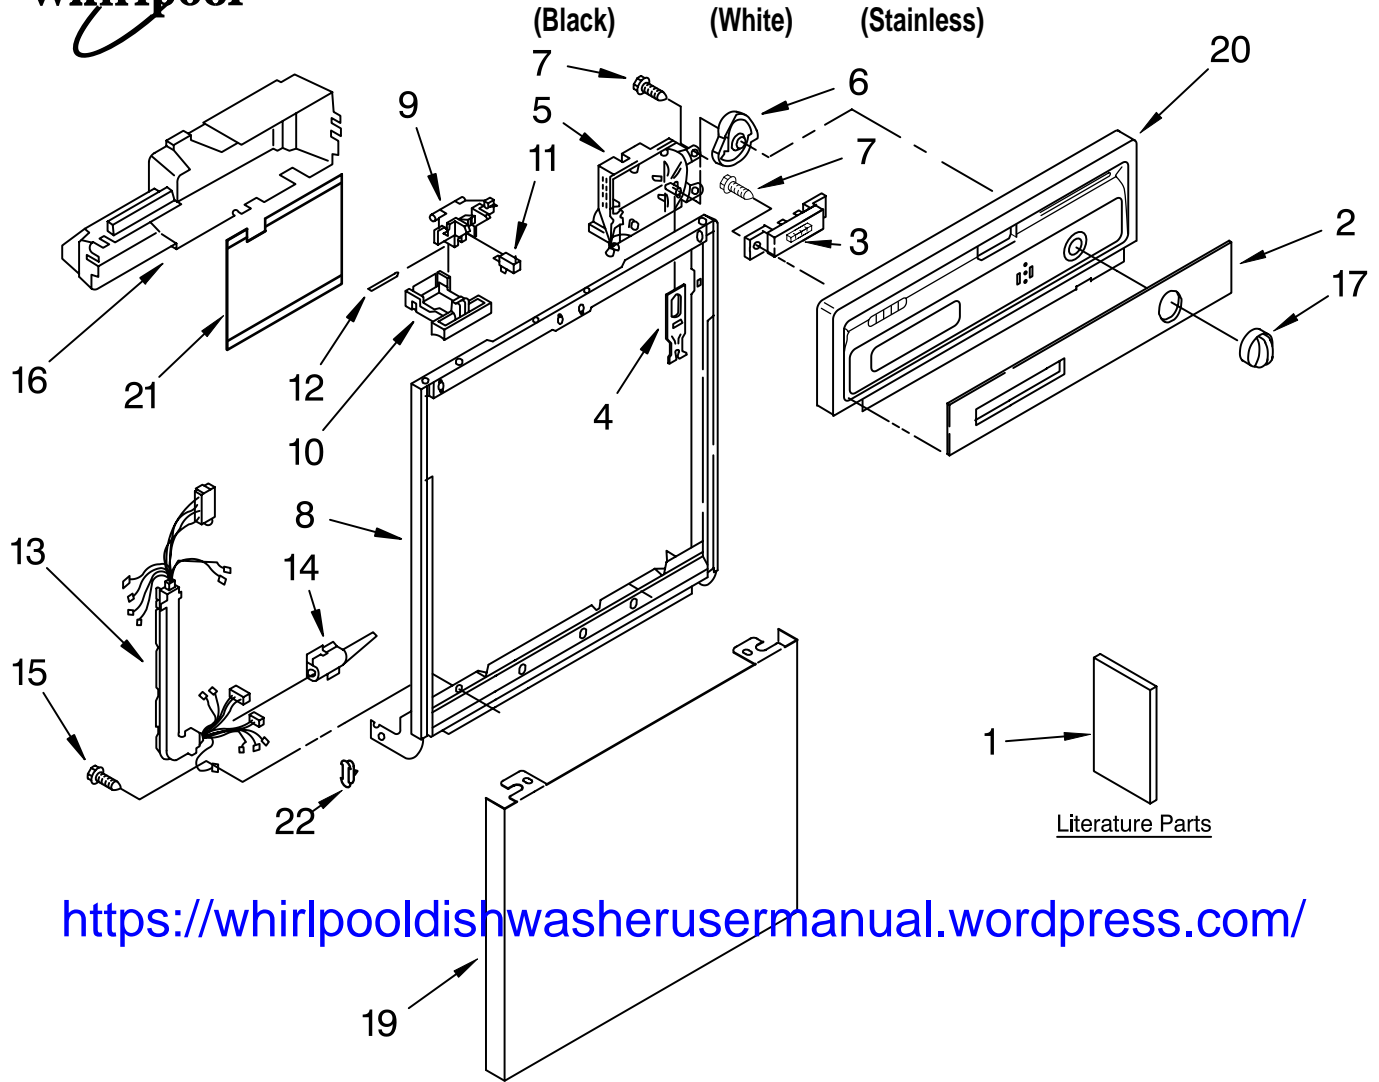

FRAME AND CONSOLE PARTS

For Models: DU850SWPB0, DU850SWPQ0, DU850SWPS0

UNDERCOUNTER
DISHWASHER

<https://whirlpooldishwasherusermanual.wordpress.com/>

Illus. No.	Part No.	DESCRIPTION	Illus. No.	Part No.	DESCRIPTION	Illus. No.	Part No.	DESCRIPTION
1	8535436	Literature Parts Instructions, Installation	4	3369529	Follower, Cam	14	3376405	Elbow, Harness
	3367007	Instructions, Installation (Supplement) (Locating Your Water Supply)	5	8535368	Timer	15	3400892	Screw,
	8535421	Guide, Energy	6	8271510	Cam	16	8269526	Cover, Control
	8535037	Guide, Use & Care	7	304231	Screw, 8-18 x 1/2	17		Knob, Timer
	3385497	Diagram, Wiring	8	9743028	Door Frame		8275308	Black
	677967	Do-It Yourself Manual	9	3380854	Bolt, Latch		8275309	White
2	8535383	Insert, Console	10	3369457	Lever, Latch	19		Panel, Front
	8535384	Black		3372231	Black		3379375	Black
	8269366	White	11	3369325	Switch, (2)		3379376	White
3		Switch, 5 Button	12	3368955	Pin, Switch (2)		9743581	Stainless
			13	8275123	Harness and Protector	20		Console (Includes Item 2)
							8535328	Black
							8535329	White
						21	3379671	Shield, Control Cover
						22	3373234	Bearing, Spring (2)

FOR ORDERING INFORMATION REFER TO PARTS PRICE LIST

INNER DOOR PARTS

For Models: DU850SWPB0, DU850SWPQ0, DU850SWPS0

(Black) (White) (Stainless)

<https://whirlpoddishwasherusermanual.wordpress.com/>

Illus. No.	Part No.	DESCRIPTION	Illus. No.	Part No.	DESCRIPTION	Illus. No.	Part No.	DESCRIPTION
1	8528310	Inner Door (Includes Items 2 & 3)	4	8519606	Actuator Assembly	8	3368999	Spring (Draw Bar)
2	3376066	Latch, Detergent Dispenser (Includes Item 3)	5	8052027	Wet Agent, Dispenser	9	3385001	Lid Assembly
3	3369061	Snap, Detergent Dispenser (Includes Item 2)	6	3369000	Draw Bar (Upper Dispenser)	10	8066018	Spring, Lid
			7	8066017	Draw Bar (Lower Dispenser)	11	3372028	Pin (Lid Hinge)
						12	3371710	Screen, Vent
						13	3378134	Cap, Wet Agent
						15	3400815	Screw (8)
						16	3371569	Cover, Drip