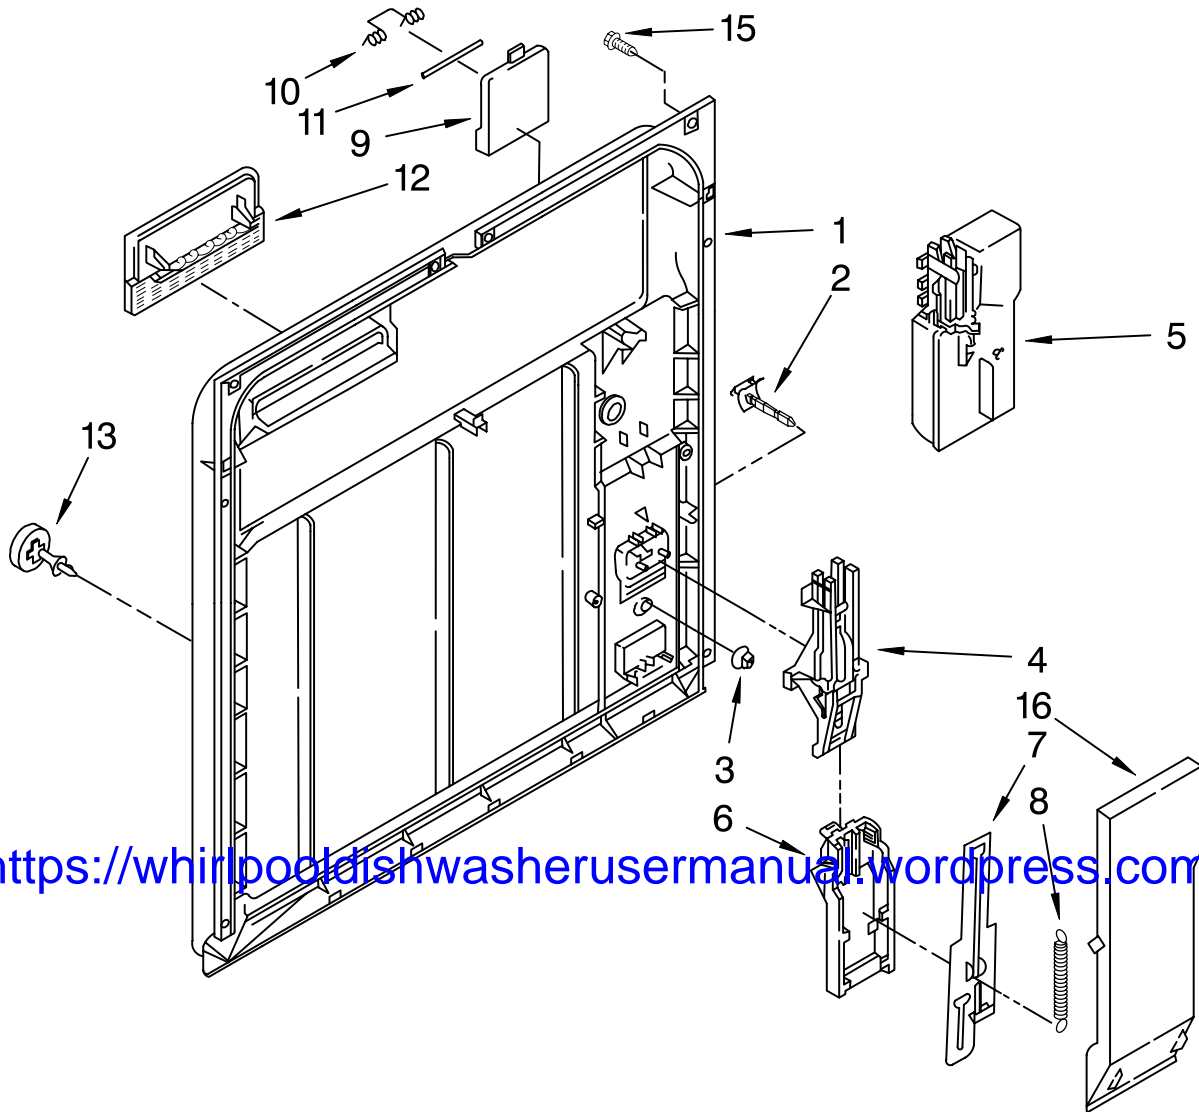

FRAME AND CONSOLE PARTS

For Models: DU850SWPB0, DU850SWPQ0, DU850SWPS0

UNDERCOUNTER
DISHWASHER

<https://whirlpooldishwasherusermanual.wordpress.com/>

Illus. No.	Part No.	DESCRIPTION	Illus. No.	Part No.	DESCRIPTION	Illus. No.	Part No.	DESCRIPTION
1	8535436	Literature Parts Instructions, Installation	4	3369529	Follower, Cam	14	3376405	Elbow, Harness
	3367007	Instructions, Installation (Supplement) (Locating Your Water Supply)	5	8535368	Timer	15	3400892	Screw,
	8535421	Guide, Energy	6	8271510	Cam	16	8269526	Cover, Control
	8535037	Guide, Use & Care	7	304231	Screw, 8-18 x 1/2	17		Knob, Timer
	3385497	Diagram, Wiring	8	9743028	Door Frame		8275308	Black
	677967	Do-It Yourself Manual	9	3380854	Bolt, Latch		8275309	White
2	8535383	Insert, Console	10	3369457	Lever, Latch	19		Panel, Front
	8535384	Black		3372231	Black		3379375	Black
	8269366	White	11	3369325	Switch, (2)		3379376	White
3		Switch, 5 Button	12	3368955	Pin, Switch (2)		9743581	Stainless
			13	8275123	Harness and Protector	20		Console (Includes Item 2)
							8535328	Black
							8535329	White
						21	3379671	Shield, Control Cover
						22	3373234	Bearing, Spring (2)

FOR ORDERING INFORMATION REFER TO PARTS PRICE LIST

INNER DOOR PARTS

For Models: DU850SWPB0, DU850SWPQ0, DU850SWPS0

(Black) (White) (Stainless)

<https://whirlpoddishwasherusermanual.wordpress.com/>

Illus. No.	Part No.	DESCRIPTION	Illus. No.	Part No.	DESCRIPTION	Illus. No.	Part No.	DESCRIPTION
1	8528310	Inner Door (Includes Items 2 & 3)	4	8519606	Actuator Assembly	8	3368999	Spring (Draw Bar)
2	3376066	Latch, Detergent Dispenser (Includes Item 3)	5	8052027	Wet Agent, Dispenser	9	3385001	Lid Assembly
3	3369061	Snap, Detergent Dispenser (Includes Item 2)	6	3369000	Draw Bar (Upper Dispenser)	10	8066018	Spring, Lid
			7	8066017	Draw Bar (Lower Dispenser)	11	3372028	Pin (Lid Hinge)
						12	3371710	Screen, Vent
						13	3378134	Cap, Wet Agent
						15	3400815	Screw (8)
						16	3371569	Cover, Drip