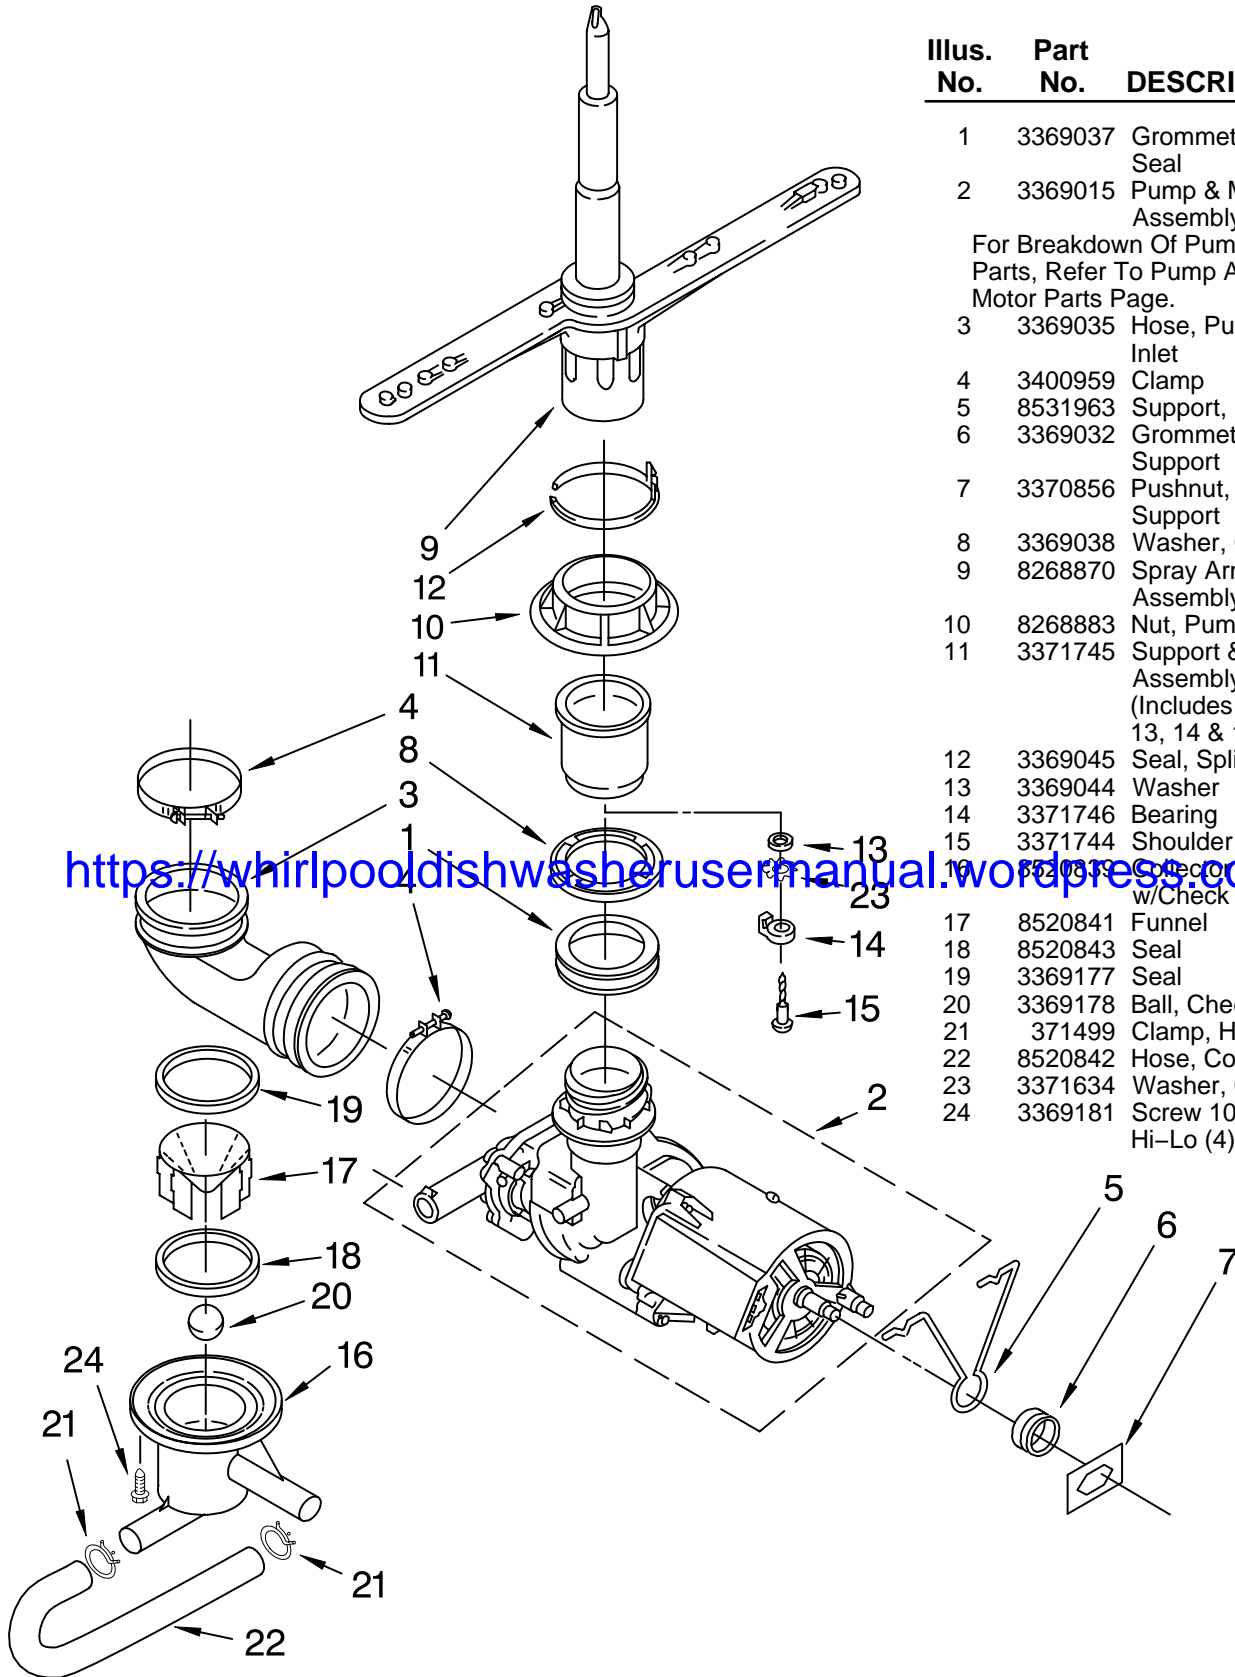

- | | | |
|--|---------|--|
| 1 | 3369037 | Grommet, Pump Seal |
| 2 | 3369015 | Pump & Motor Assembly |
| For Breakdown Of Pump Parts, Refer To Pump And Motor Parts Page. | | |
| 3 | 3369035 | Hose, Pump Inlet |
| 4 | 3400959 | Clamp |
| 5 | 8531963 | Support, Motor |
| 6 | 3369032 | Grommet, Motor Support |
| 7 | 3370856 | Pushnut, Motor Support |
| 8 | 3369038 | Washer, Grommet |
| 9 | 8268870 | Spray Arm, Assembly Lower |
| 10 | 8268883 | Nut, Pump Outlet |
| 11 | 3371745 | Support & Bearing Assembly (Includes Items: 13, 14 & 15) |
| 12 | 3369045 | Seal, Split Ring |
| 13 | 3369044 | Washer |
| 14 | 3371746 | Bearing |
| 15 | 3371744 | Shoulder Screw |
| 16 | 8520833 | Collector Assembly w/Check Valve |
| 17 | 8520841 | Funnel |
| 18 | 8520843 | Seal |
| 19 | 3369177 | Seal |
| 20 | 3369178 | Ball, Check-Valve |
| 21 | 371499 | Clamp, Hose |
| 22 | 8520842 | Hose, Collector |
| 23 | 3371634 | Washer, Curved |
| 24 | 3369181 | Screw 10-16, Hi-Lo (4) |