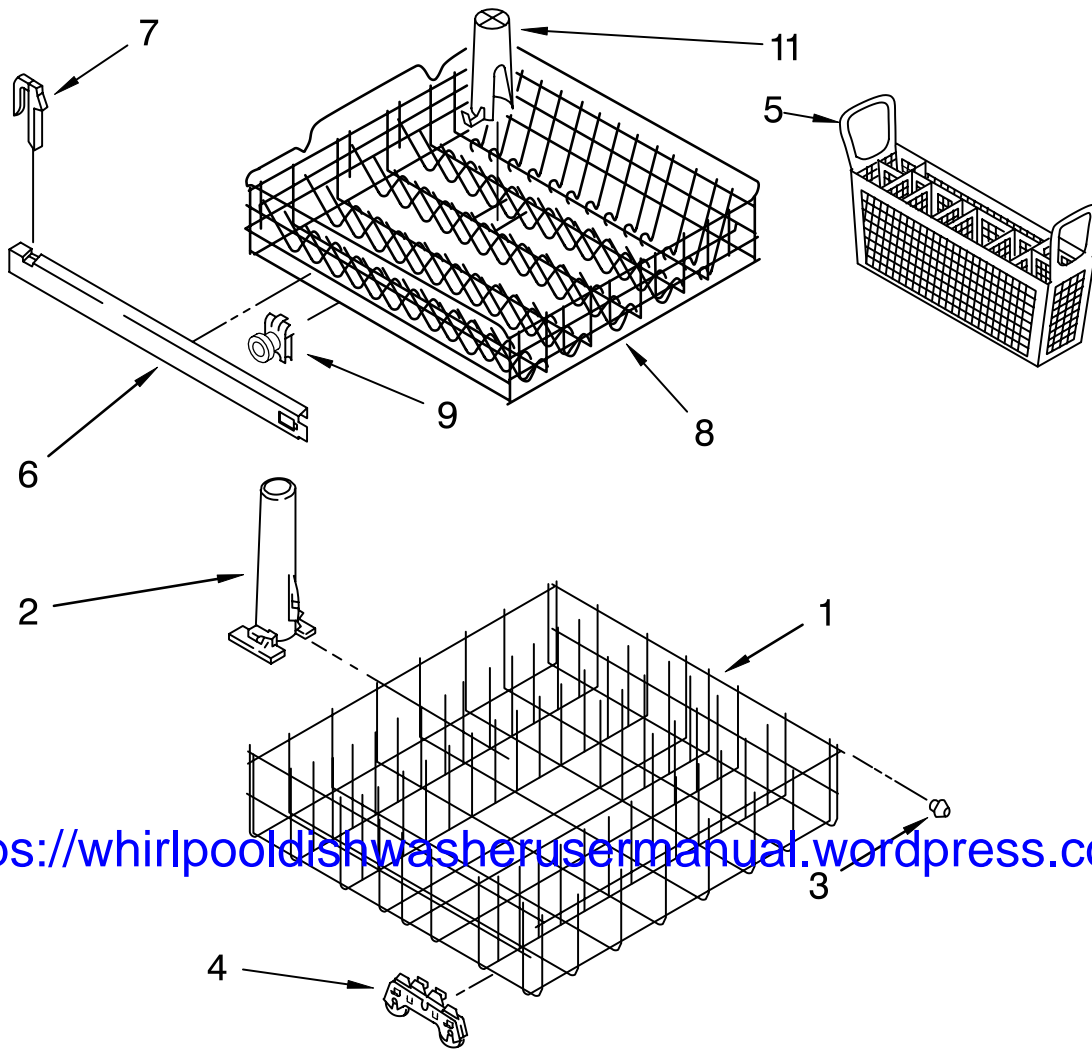

FOR ORDERING INFORMATION REFER TO PARTS PRICE LIST

PUMP AND MOTOR PARTS

For Models: DU850SWPB0, DU850SWPQ0, DU850SWPS0

(Black) (White) (Stainless)

<https://whirlpooldishwasherusermanual.wordpress.com/>

Illus. No.	Part No.	DESCRIPTION
1	3369011	Housing Assembly
2	3369031	Seal, Drain Cover
3	3369028	Diaphragm
4	3369029	Ring, Diaphragm
5	3369030	Cover, Drain Valve
6	3368921	Screw (4)
7	3369020	Seal Seat
8	3385557	Seal Head
9	3369013	Impeller & Bearing Assembly
10	3369012	Disk & Mount Assembly
11	8283457	Motor
12	3368922	Screw (3)

FOR ORDERING INFORMATION REFER TO PARTS PRICE LIST

DISHRACK PARTS

For Models: DU850SWPB0, DU850SWPQ0, DU850SWPS0
(Black) (White) (Stainless)

<https://whirlpooldishwasherusermanual.wordpress.com/>

Illus. No.	Part No.	DESCRIPTION
1	8539225	Dishrack, Lower
2	8268825	Tower, Protector
3	3385142	Bumper, Dishrack (2)
4	8268645	Wheel & Transport Assembly (4)
5	8268866	Basket, Silverware
6	3385089	Track, Dishrack (2)
7	8524581	Stop, Track (4)
8	8539222	Dishrack, Upper
9	8268852	Wheel & Axle Assembly (4)
11	8519550	Diffuser, Water