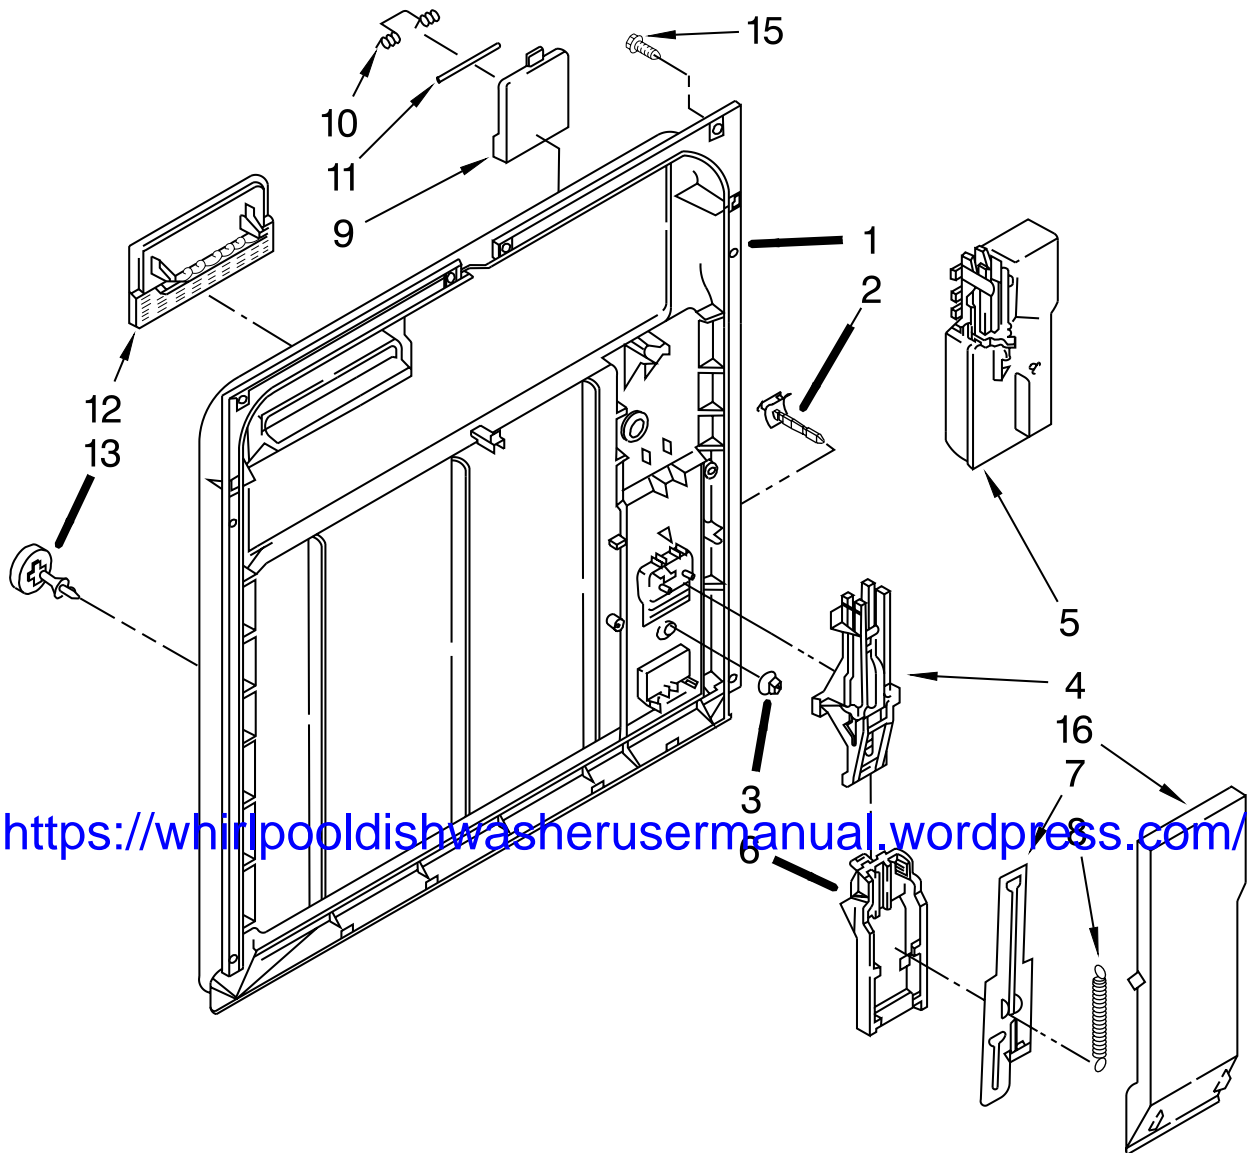

Illus. No.	Part No.	DESCRIPTION	Illus. No.	Part No.	DESCRIPTION	Illus. No.	Part No.	DESCRIPTION
1	8535436	Literature Parts Instructions, Installation	6	8271510	Cam	17	8275308	Knob, Timer Black
	3367007	Instructions, Installation (Supplement) (Locating Your Water Supply)	7	304231	Screw, 8-18 x 1/2 (5)		8275309	White
	W10039850	Guide, Energy	8	9743028	Door Frame Black		8275310	Biscuit
	W10039800	Guide, Use & Care	9	3380854	Bolt, Latch	19	3379375	Panel, Front Black
	677967	Do-It Yourself Manual	10	3369457	Lever, Latch Black		3379376	White
2	W10039600	Insert, Console Black		3372231	Black		8054178	Biscuit
	W10039610	White		3375062	Biscuit	20	9743581	Stainless Console (Includes Item 2)
	W10039620	Biscuit	11	3369325	Switch, (2)		W10072690	Black
3	8269366	Switch, 5 Button	12	3368955	Pin, Switch (2)		W10072700	White
4	3369529	Follower, Cam	13	8573183	Harness and Protector		W10072710	Biscuit
5	W10039480	Timer	14	3376405	Elbow, Harness	21	3379671	Shield, Control Cover
			15	3400892	Screw,		3373234	Bearing, Spring (2)
			16	8269526	Cover, Control			

# INNER DOOR PARTS

For Models: DU850SWPB3, DU850SWPQ3, DU850SWPT3, DU850SWPS3  
(Black) (White) (Biscuit) (Stainless)

<https://whirlpooldishwasherusermanual.wordpress.com/>

Illus. No.	Part No.	DESCRIPTION	Illus. No.	Part No.	DESCRIPTION	Illus. No.	Part No.	DESCRIPTION
1	8528310	Inner Door (Includes Items 2 & 3)	5	8052027	Wet Agent, Dispenser	9	3378138	Lid Assembly
2	3376066	Latch, Detergent Dispenser (Includes Item 3)	6	3369000	Draw Bar (Upper Dispenser)	10	8066018	Spring, Lid
3	3369061	Snap, Detergent Dispenser (Includes Item 2)	7	8066017	Draw Bar (Lower Dispenser)	11	3372028	Pin (Lid Hinge)
4	8519606	Actuator Assembly	8	3368999	Spring (Draw Bar)	12	3371710	Screen, Vent
						13	3378134	Cap, Wet Agent
						15	3400815	Screw (8)
						16	3371569	Cover, Drip