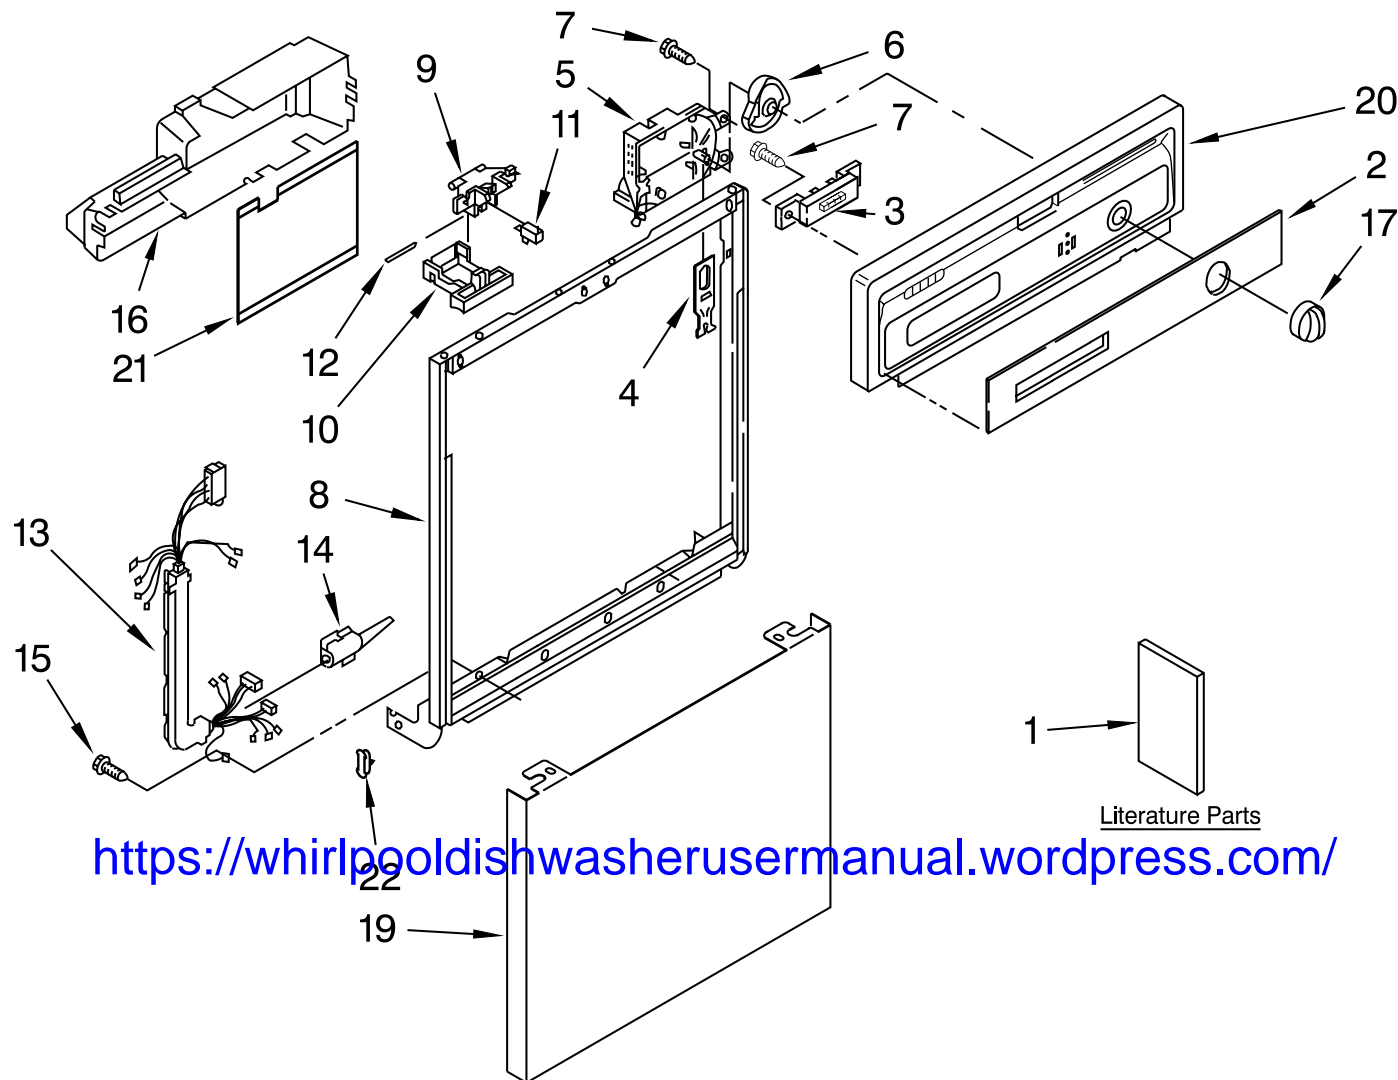

FRAME AND CONSOLE PARTS

For Models: DU850SWPB3, DU850SWPQ3, DU850SWPT3, DU850SWPS3
(Black) (White) (Biscuit) (Stainless)

UNDERCOUNTER
DISHWASHER

<https://whirlpooledishwasherusermanual.wordpress.com/>

Illus. No.	Part No.	DESCRIPTION	Illus. No.	Part No.	DESCRIPTION	Illus. No.	Part No.	DESCRIPTION
1	8535436	Literature Parts Instructions, Installation	6	8271510	Cam	17	8275308	Knob, Timer Black
	3367007	Instructions, Installation (Supplement) (Locating Your Water Supply)	7	304231	Screw, 8-18 x 1/2 (5)		8275309	White
	W10039850	Guide, Energy	8	9743028	Door Frame Black		8275310	Biscuit
	W10039800	Guide, Use & Care	9	3380854	Bolt, Latch	19	3379375	Panel, Front Black
	677967	Do-It Yourself Manual	10	3369457	Lever, Latch Black		3379376	White
2	W10039600	Insert, Console Black		3372231	Black		8054178	Biscuit
	W10039610	White		3375062	Biscuit	20	9743581	Stainless Console (Includes Item 2)
	W10039620	Biscuit	11	3369325	Switch, (2)		W10072690	Black
3	8269366	Switch, 5 Button	12	3368955	Pin, Switch (2)		W10072700	White
4	3369529	Follower, Cam	13	8573183	Harness and Protector		W10072710	Biscuit
5	W10039480	Timer	14	3376405	Elbow, Harness	21	3379671	Shield, Control Cover
			15	3400892	Screw,		3373234	Bearing, Spring (2)
			16	8269526	Cover, Control			

FOR ORDERING INFORMATION REFER TO PARTS PRICE LIST