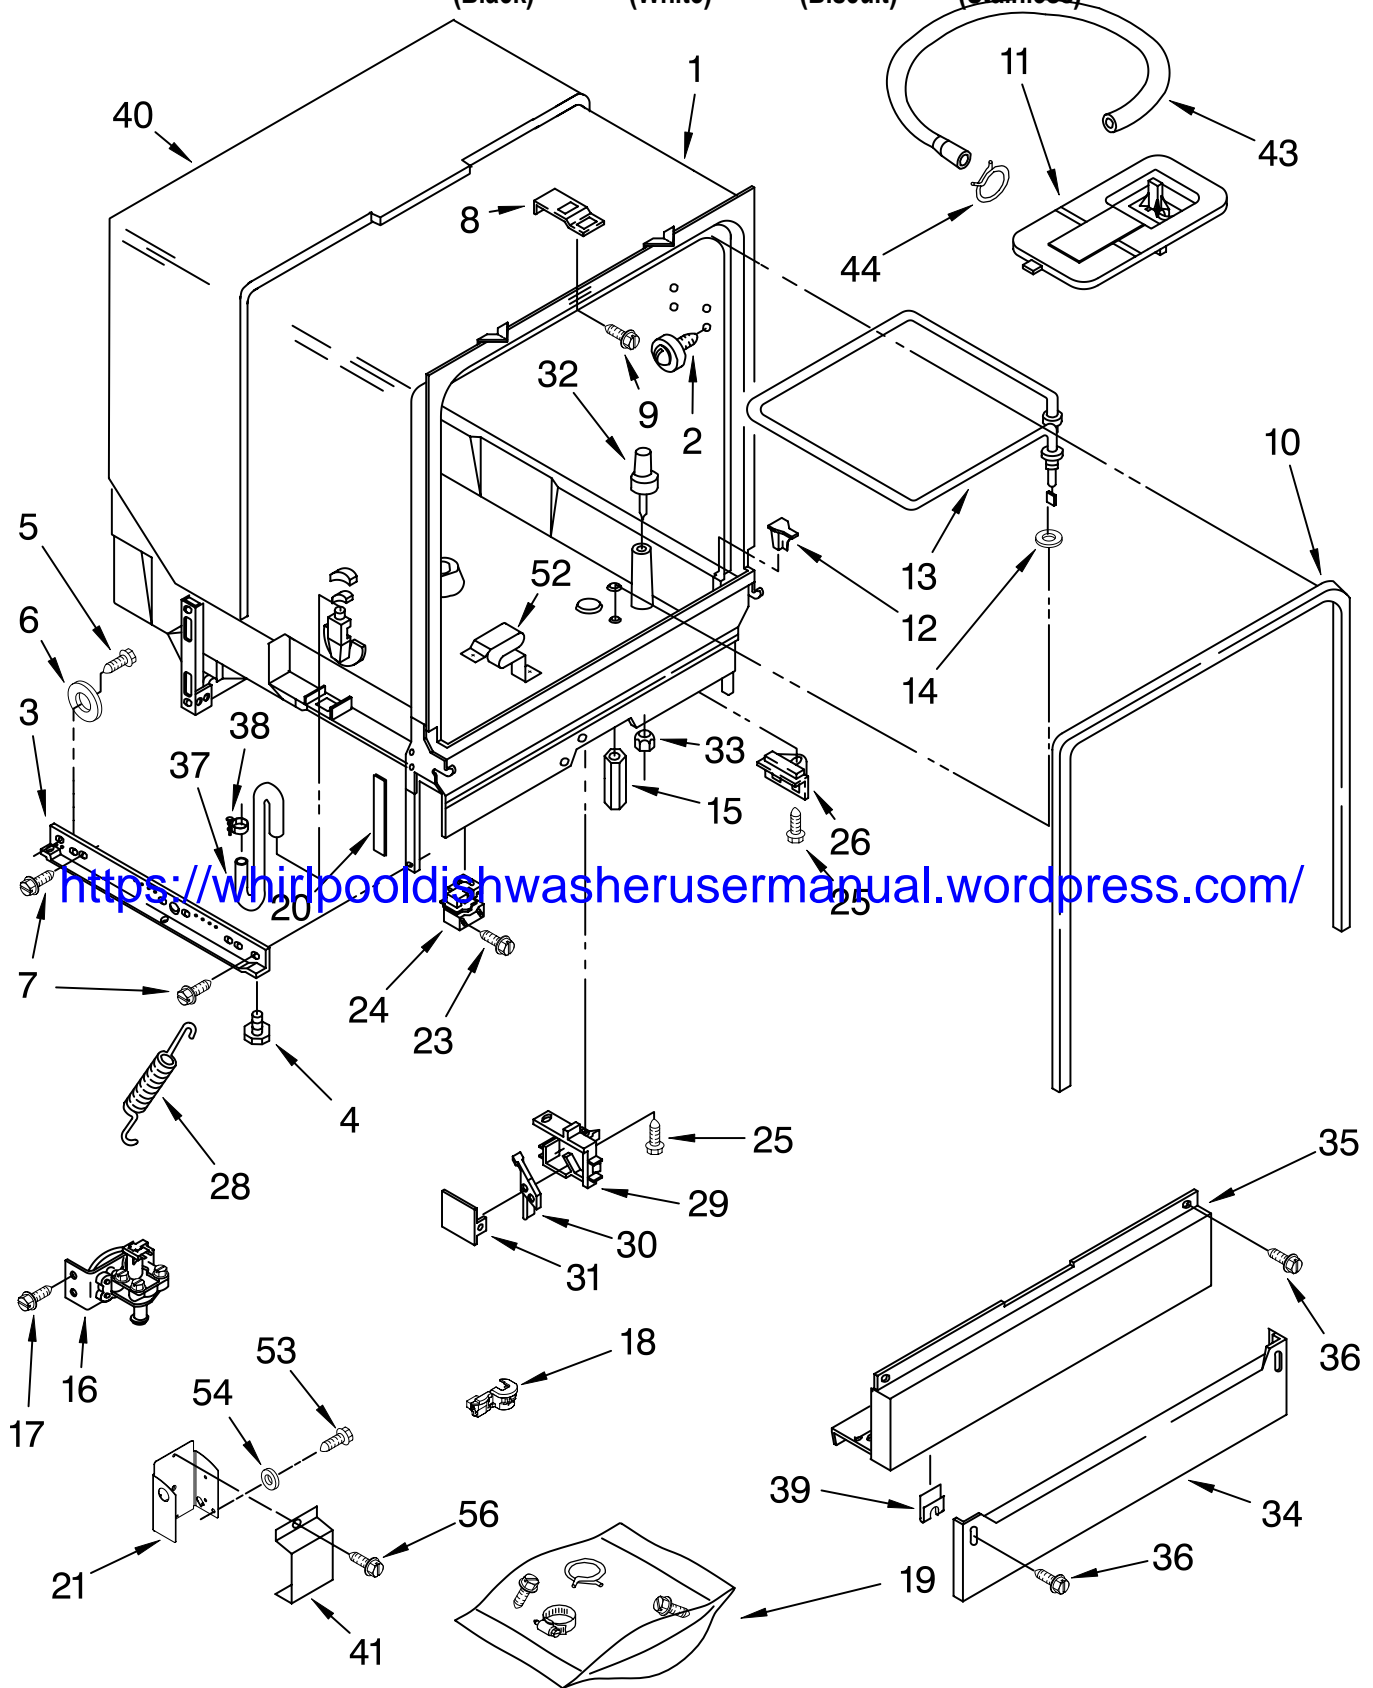

TUB ASSEMBLY PARTS

For Models: DU850SWPB1, DU850SWPQ1, DU850SWPT1, DU850SWPS1

(Black)

(White)

(Biscuit)

(Stainless)

<https://whirlpooldishwasherusermanual.wordpress.com/>

FOR ORDERING INFORMATION REFER TO PARTS PRICE LIST

TUB ASSEMBLY PARTS

For Models: DU850SWPB1, DU850SWPQ1, DU850SWPT1, DU850SWPS1

(Black)   (White)   (Biscuit)   (Stainless)

Illus. No.	Part No.	DESCRIPTION	Illus. No.	Part No.	DESCRIPTION	Illus. No.	Part No.	DESCRIPTION
1	8533815	Tub and Support Assembly	19	3369816	Miscellaneous Parts Bag (Includes 2 Screws & 2 Hose Clamps)	35		Panel, Access (Includes Item 39)
2	8528831	Tub, Wheel Assembly (8)					3379917	Black
3	3368933	Runner (2)	20	8052018	Pad, Friction		3379918	White
4	3374849	Leveler (2)	21	8573951	Terminal Box		8054179	Biscuit
5	3370389	Screw, Shoulder (2)	23	3370225	Screw		9744517	Stainless
6	302819	Wheel (2)	24	3369063	Relay	36	302868	Screw, 8-18 x 1/2 (4)
7	343641	Screw, 10-16 x 1/2 (4)	25	304231	Screw	37	3369414	Hose, Inlet
8	3378149	Plate, Latch	26	3368928	Fuse, Thermal	38	301958	Clamp
9	3374720	Screw	28	3379383	Spring, Door (2)	39	3378123	Clip, Grounding
10	3376927	Gasket	29	8318218	Housing, Float Switch	40	8573243	Sound Shield
11	3369322	Grate	30	3369067	Switch, Float	41	300068	Cover Assembly, Terminal Box
12	8528862	Deflector (2)	31	8318219	Cover, Switch Housing	43	3374077	Drain Hose
13	8519827	Heater	32	8519552	Float	44	356138	Hose Clamp
14	717273	Washer, Rubber (2)	33	717488	Nut	52	3379740	Support, Heater (3)
15	8268548	Nut (2) (Heater Terminal)	34		Panel, Toe	53	3400014	Screw
16	8283345	Water Valve		3368942	Black	54	3378128	Washer
17	304392	Screw, 8-18 x 1/2		9742861	White	56	3369138	Screw, 8-18
18	8573061	Strain Relief		8054181	Biscuit			

<https://whirlpooldishwasherusermanual.wordpress.com/>

FOR ORDERING INFORMATION REFER TO PARTS PRICE LIST