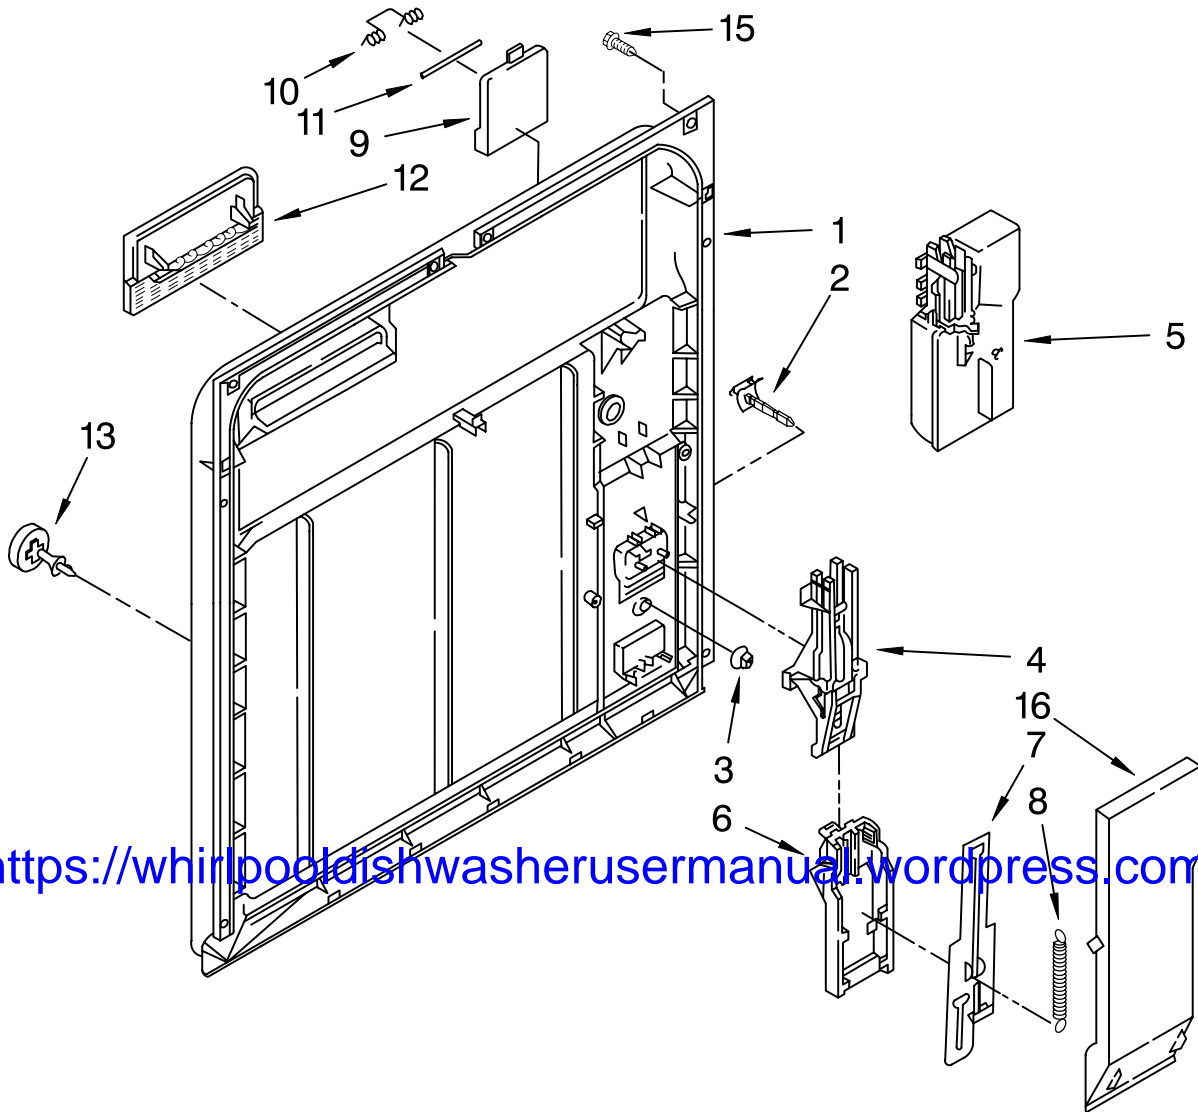

Illus. No.	Part No.	DESCRIPTION	Illus. No.	Part No.	DESCRIPTION	Illus. No.	Part No.	DESCRIPTION
1		Literature Parts	5	8535368	Timer	17		Knob, Timer
	8535436	Instructions, Installation	6	8271510	Cam		8275308	Black
	3367007	Instructions, Installation (Supplement) (Locating Your Water Supply)	7	304231	Screw, 8-18 x 1/2 (5)		8275309	White
	8535639	Guide, Energy	8	9743028	Door Frame		8275310	Biscuit
	8535037	Guide, Use & Care	9	3380854	Bolt, Latch	19		Panel, Front
	3385497	Diagram, Wiring	10		Lever, Latch		3379375	Black
	677967	Do-It Yourself Manual		3369457	Black		3379376	White
2		Insert, Console		3372231	White		8054178	Biscuit
	8535383	Black		3375062	Biscuit	20		Console (Includes Item 2)
	8535384	White	11	3369325	Switch, (2)		8535328	Black
	8575664	Biscuit	12	3368955	Pin, Switch (2)		8535329	White
3	8269366	Switch, 5 Button	13	8573183	Harness and Protector		8575346	Biscuit
4	3369529	Follower, Cam	14	3376405	Elbow, Harness	21	3379671	Shield, Control Cover
			15	3400892	Screw,		3373234	Bearing, Spring (2)
			16	8269526	Cover, Control			

# INNER DOOR PARTS

For Models: DU850SWPB1, DU850SWPQ1, DU850SWPT1, DU850SWPS1  
(Black) (White) (Biscuit) (Stainless)

<https://whirlpooldishwasherusermanual.wordpress.com/>

Illus. No.	Part No.	DESCRIPTION	Illus. No.	Part No.	DESCRIPTION	Illus. No.	Part No.	DESCRIPTION
1	8528310	Inner Door (Includes Items 2 & 3)	4	8519606	Actuator Assembly	9	3378138	Lid Assembly
2	3376066	Latch, Detergent Dispenser (Includes Item 3)	5	8052027	Wet Agent, Dispenser	10	8066018	Spring, Lid
3	3369061	Snap, Detergent Dispenser (Includes Item 2)	6	3369000	Draw Bar (Upper Dispenser)	11	3372028	Pin (Lid Hinge)
			7	8066017	Draw Bar (Lower Dispenser)	12	3371710	Screen, Vent
			8	3368999	Spring (Draw Bar)	13	3378134	Cap, Wet Agent
						15	3400815	Screw (8)
						16	3371569	Cover, Drip