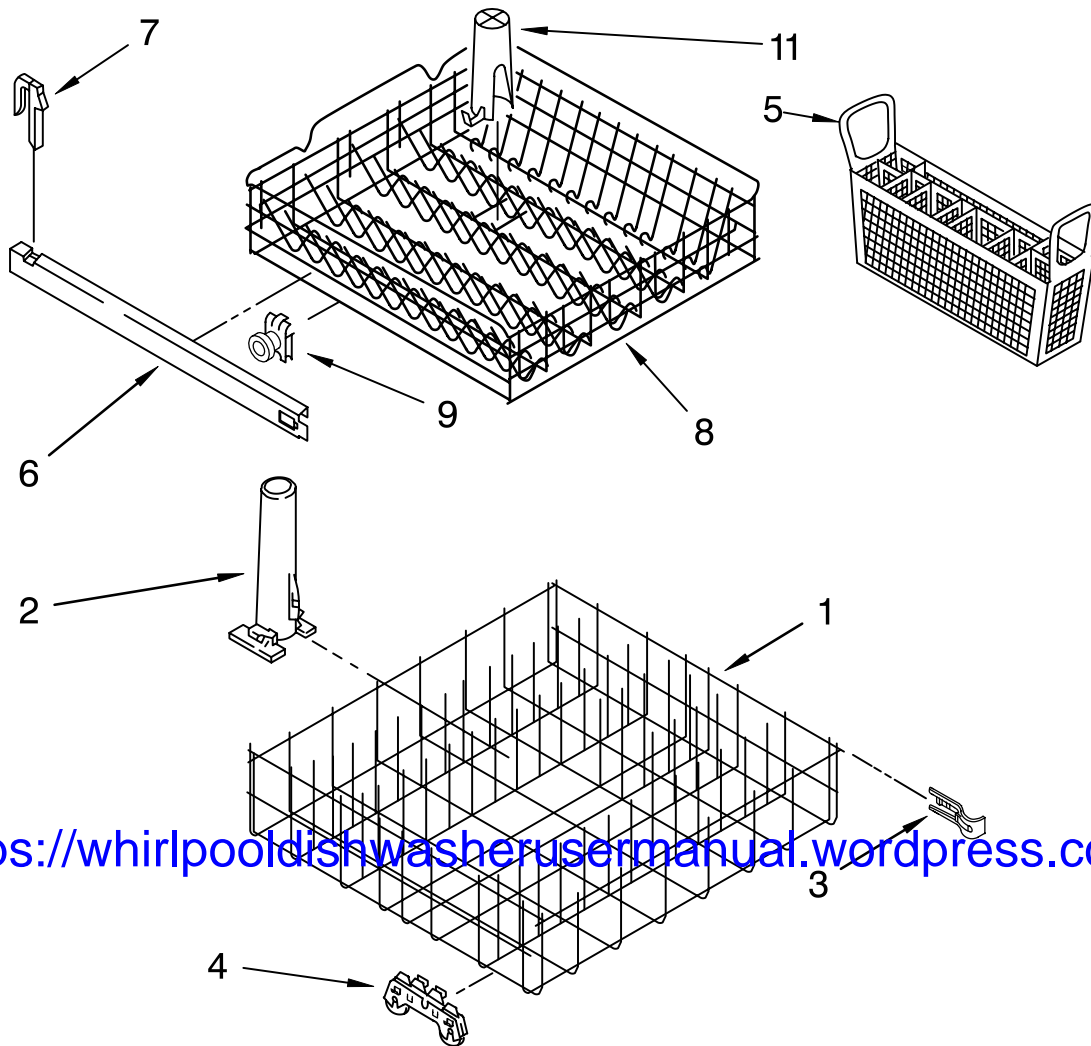

DISHRACK PARTS

For Models: DU850SWPB1, DU850SWPQ1, DU850SWPT1, DU850SWPS1
(Black) (White) (Biscuit) (Stainless)

<https://whirlpooldishwasherusermanual.wordpress.com/>

Illus. No.	Part No.	DESCRIPTION
1	8539225	Dishrack, Lower
2	8268825	Tower, Protector
3	3385142	Bumper, Dishrack (2)
4	8268645	Wheel & Transport Assembly (4)
5	8268866	Basket, Silverware
6	3385089	Track, Dishrack (2)
7	8565920	Stop, Track (4)
8	8539222	Dishrack, Upper
9	8268852	Wheel & Axle Assembly (4)
11	8519550	Diffuser, Water

FOR ORDERING INFORMATION REFER TO PARTS PRICE LIST