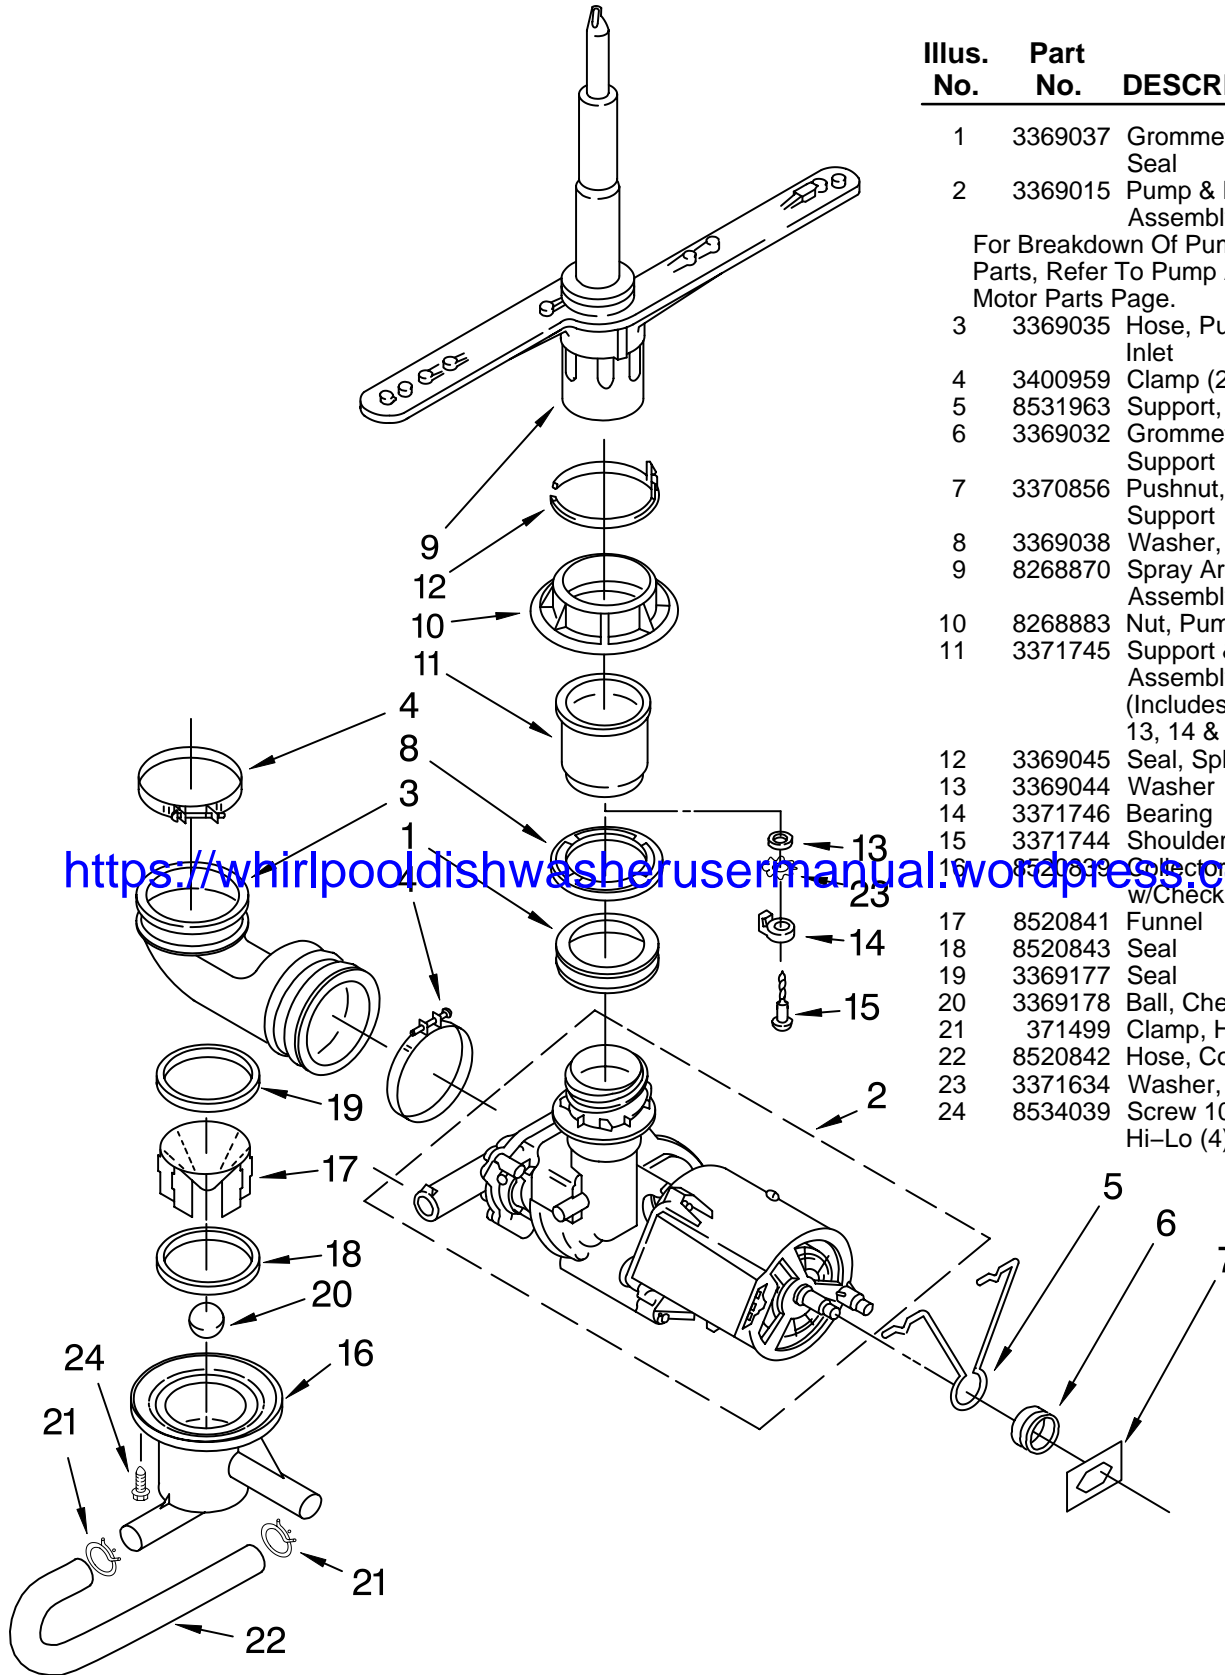

# PUMP AND SPRAY ARM PARTS

For Models: DU850SWPB1, DU850SWPQ1, DU850SWPT1, DU850SWPS1

(Black)

(White)

(Biscuit)

(Stainless)

Illus. No.	Part No.	DESCRIPTION
1	3369037	Grommet, Pump Seal
2	3369015	Pump & Motor Assembly
For Breakdown Of Pump Parts, Refer To Pump And Motor Parts Page.		
3	3369035	Hose, Pump Inlet
4	3400959	Clamp (2)
5	8531963	Support, Motor
6	3369032	Grommet, Motor Support
7	3370856	Pushnut, Motor Support
8	3369038	Washer, Grommet
9	8268870	Spray Arm, Assembly Lower
10	8268883	Nut, Pump Outlet
11	3371745	Support & Bearing Assembly (Includes Items: 13, 14 & 15)
12	3369045	Seal, Split Ring
13	3369044	Washer
14	3371746	Bearing
15	3371744	Shoulder Screw
16	8520839	Collector Assembly w/Check Valve
17	8520841	Funnel
18	8520843	Seal
19	3369177	Seal
20	3369178	Ball, Check-Valve
21	371499	Clamp, Hose
22	8520842	Hose, Collector
23	3371634	Washer, Curved
24	8534039	Screw 10-16, Hi-Lo (4)