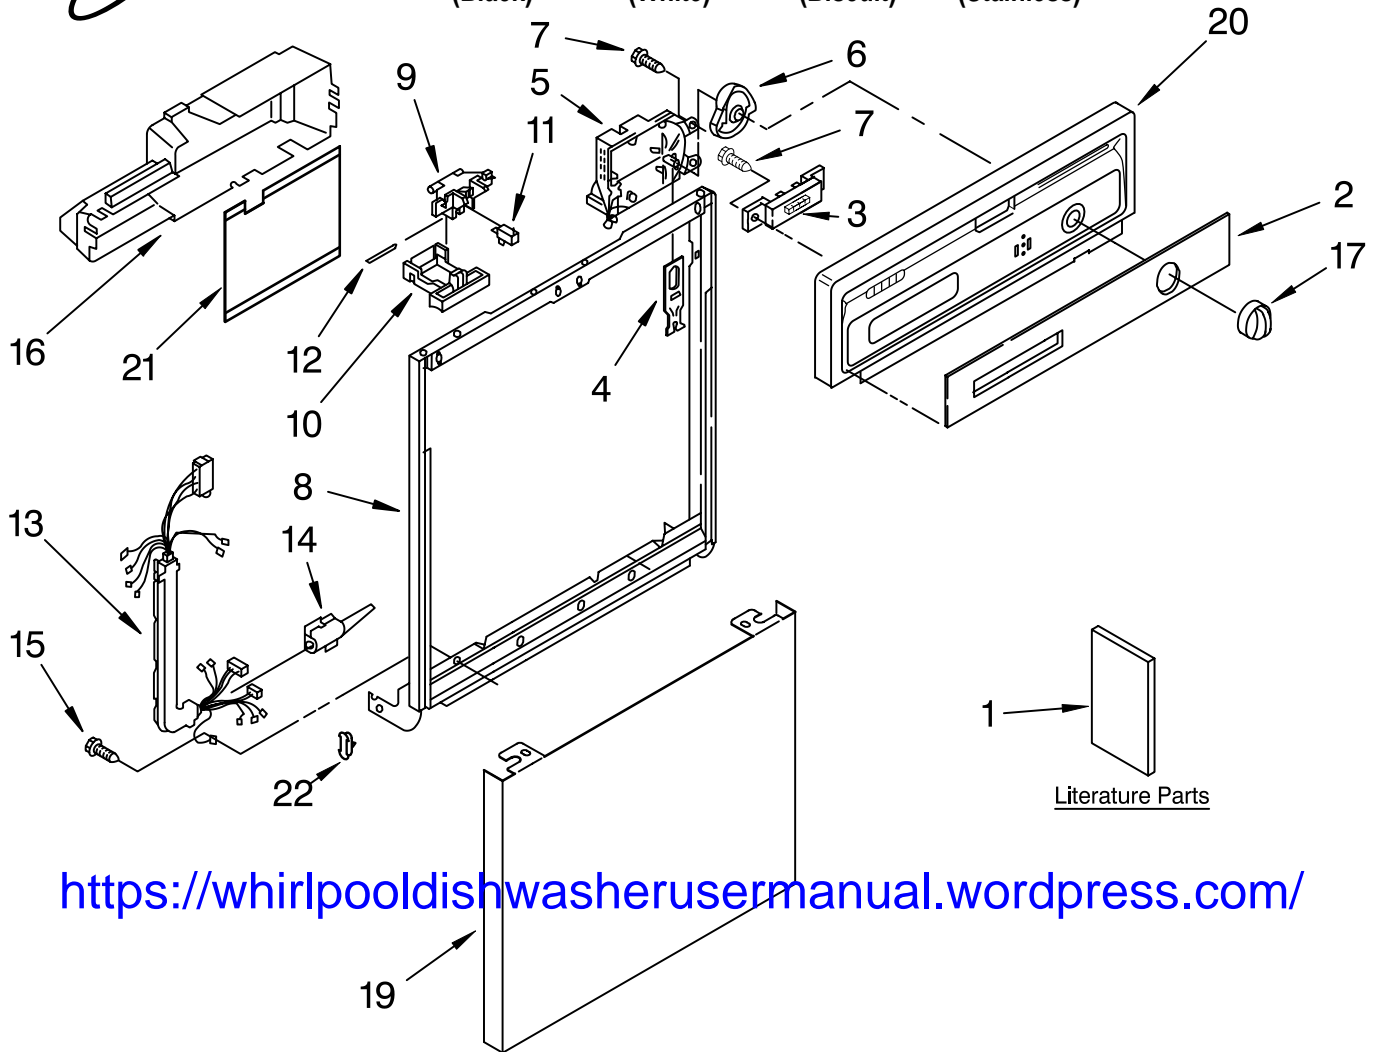

FRAME AND CONSOLE PARTS

For Models: DU850SWPB1, DU850SWPQ1, DU850SWPT1, DU850SWPS1

UNDERCOUNTER
DISHWASHER

(Black) (White) (Biscuit) (Stainless)

<https://whirlpooledishwasherusermanual.wordpress.com/>

Illus. No.	Part No.	DESCRIPTION	Illus. No.	Part No.	DESCRIPTION	Illus. No.	Part No.	DESCRIPTION
1		Literature Parts	5	8535368	Timer	17		Knob, Timer
	8535436	Instructions, Installation	6	8271510	Cam		8275308	Black
	3367007	Instructions, Installation (Supplement) (Locating Your Water Supply)	7	304231	Screw, 8-18 x 1/2 (5)		8275309	White
	8535639	Guide, Energy	8	9743028	Door Frame		8275310	Biscuit
	8535037	Guide, Use & Care	9	3380854	Bolt, Latch	19		Panel, Front
	3385497	Diagram, Wiring	10		Lever, Latch		3379375	Black
	677967	Do-It Yourself Manual		3369457	Black		3379376	White
2		Insert, Console		3372231	White		8054178	Biscuit
	8535383	Black		3375062	Biscuit	20		Console (Includes Item 2)
	8535384	White	11	3369325	Switch, (2)		8535328	Black
	8575664	Biscuit	12	3368955	Pin, Switch (2)		8535329	White
3	8269366	Switch, 5 Button	13	8573183	Harness and Protector		8575346	Biscuit
4	3369529	Follower, Cam	14	3376405	Elbow, Harness	21	3379671	Shield, Control Cover
			15	3400892	Screw,		3373234	Bearing, Spring (2)
			16	8269526	Cover, Control			

FOR ORDERING INFORMATION REFER TO PARTS PRICE LIST