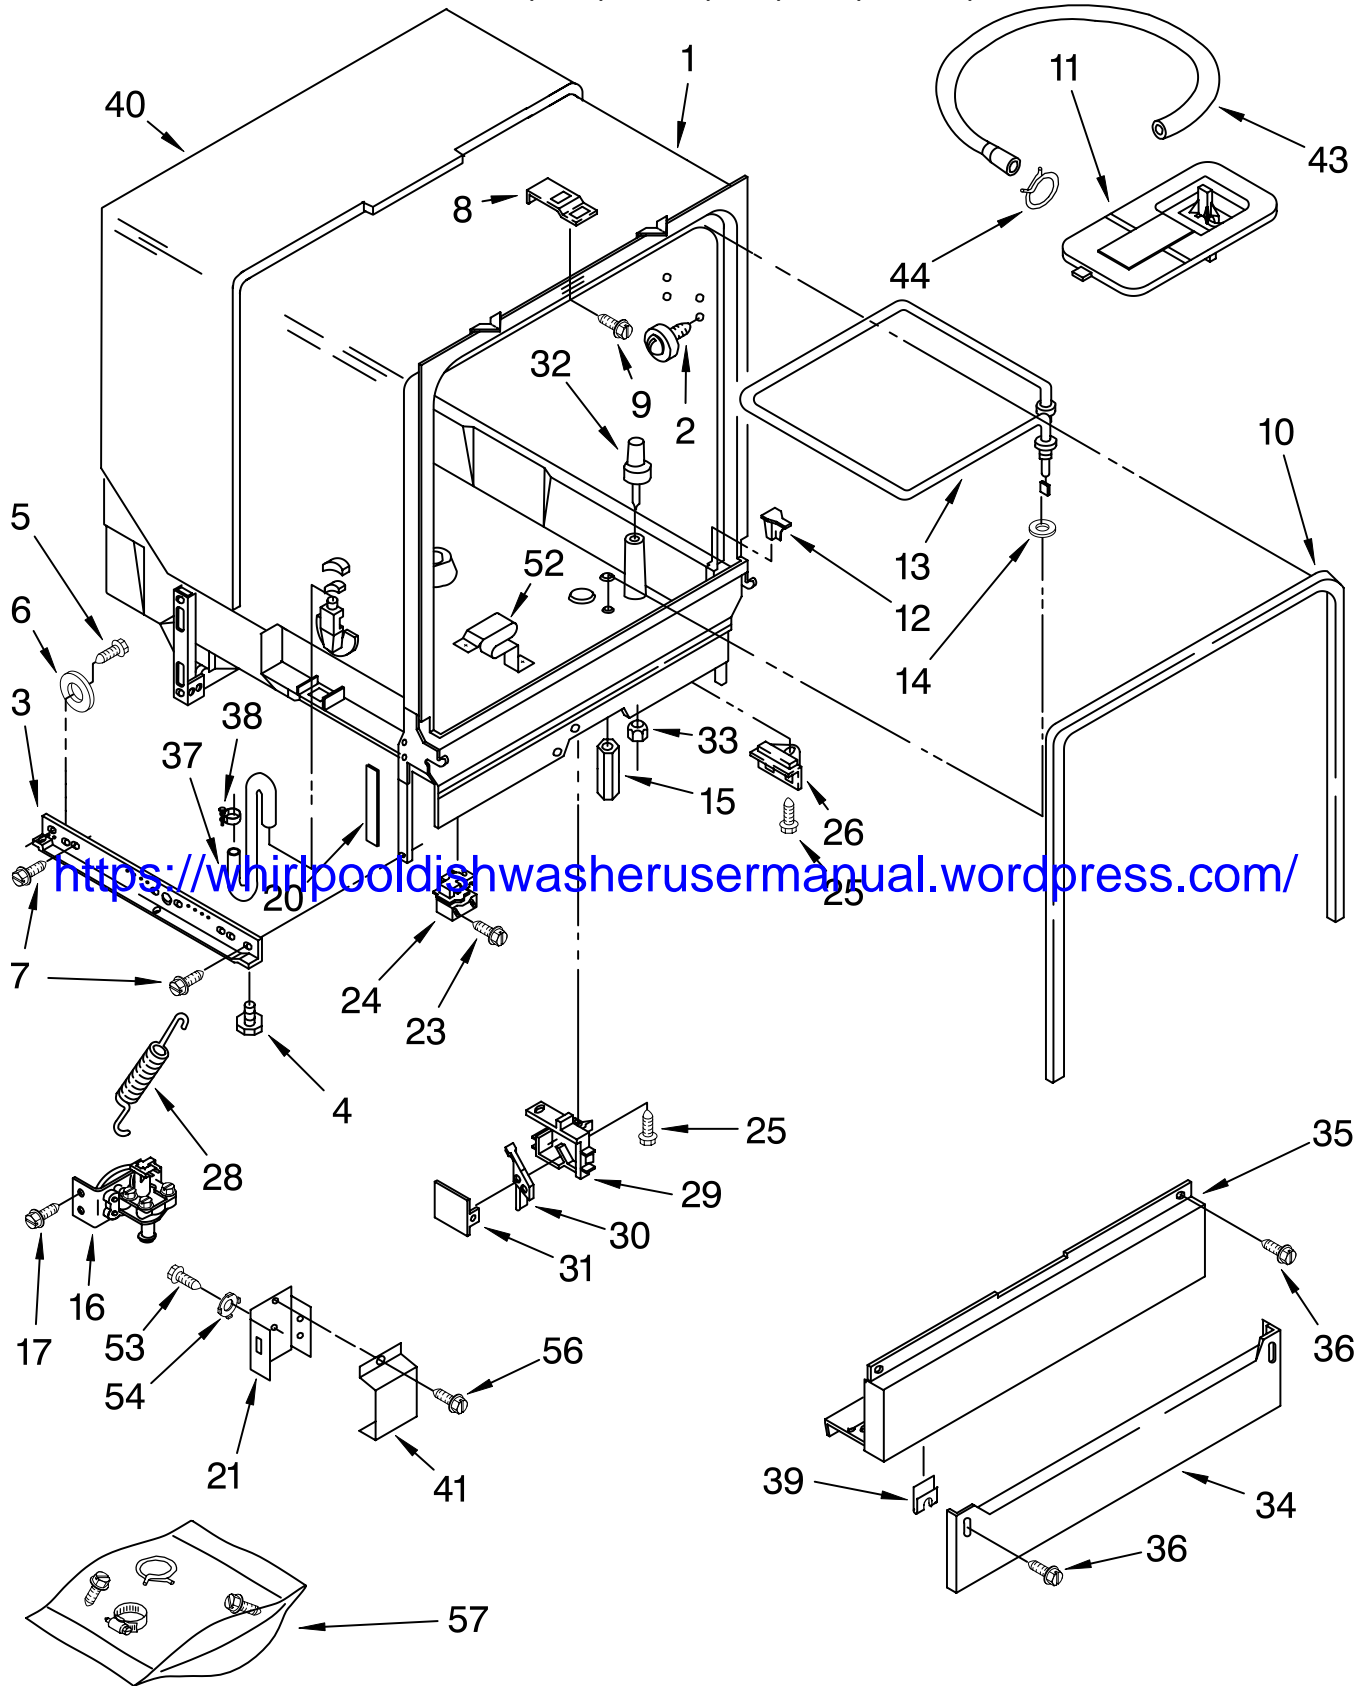

TUB ASSEMBLY PARTS

For Models: DU850SWPB0, DU850SWPQ0, DU850SWPS0

(Black)

(White)

(Stainless)

<https://whirlpooldishwasherusermanual.wordpress.com/>

FOR ORDERING INFORMATION REFER TO PARTS PRICE LIST

TUB ASSEMBLY PARTS

For Models: DU850SWPB0, DU850SWPQ0, DU850SWPS0

(Black) (White) (Stainless)

Illus. No.	Part No.	DESCRIPTION	Illus. No.	Part No.	DESCRIPTION	Illus. No.	Part No.	DESCRIPTION
1	8533815	Tub and Support Assembly	17	304392	Screw, 8-18 x 1/2	35		Panel, Access (Includes Item 39)
2	8528831	Tub, Wheel Assembly (8)	20	8052018	Pad, Friction		3379917	Black
3	3368933	Runner (2)	21	8529303	Terminal Box		3379918	White
4	3374849	Leveler (2)	23	3370225	Screw		9744517	Stainless
5	3370389	Screw, Shoulder (2)	24	3369063	Relay	36	302868	Screw, 8-18 x 1/2 (4)
6	302819	Wheel (2)	25	304231	Screw	37	3369414	Hose, Inlet
7	343641	Screw, 10-16 x 1/2 (4)	26	3368928	Fuse, Thermal	38	371505	Clamp
8	3378149	Plate, Latch	28	3379383	Spring, Door (2)	39	3378123	Clip, Grounding
9	3374720	Screw	29	8318218	Housing, Float Switch	40	8531031	Sound Shield
10	3376927	Gasket	30	3369067	Switch, Float	41	300068	Cover Assembly, Terminal Box
11	3369322	Grate	31	8318219	Cover, Switch Housing	43	3374077	Drain Hose
12	8528862	Deflector (2)	32	8519552	Float	44	356138	Hose Clamp
13	8519827	Heater	33	717488	Nut	52	3379740	Support, Heater (3)
14	717273	Washer, Rubber (2)	34		Panel, Toe	53	3400014	Screw
15	8268548	Nut (2) (Heater Terminal)		3368942	Black	54	3378128	Washer
16	8283345	Water Valve		9742861	White	56	3369138	Screw, 8-18
						57	3369816	Miscellaneous Parts Bag (Includes 2 Screws & 2 Hose Clamps)

<https://whirlpooldishwasherusermanual.wordpress.com/>

FOR ORDERING INFORMATION REFER TO PARTS PRICE LIST