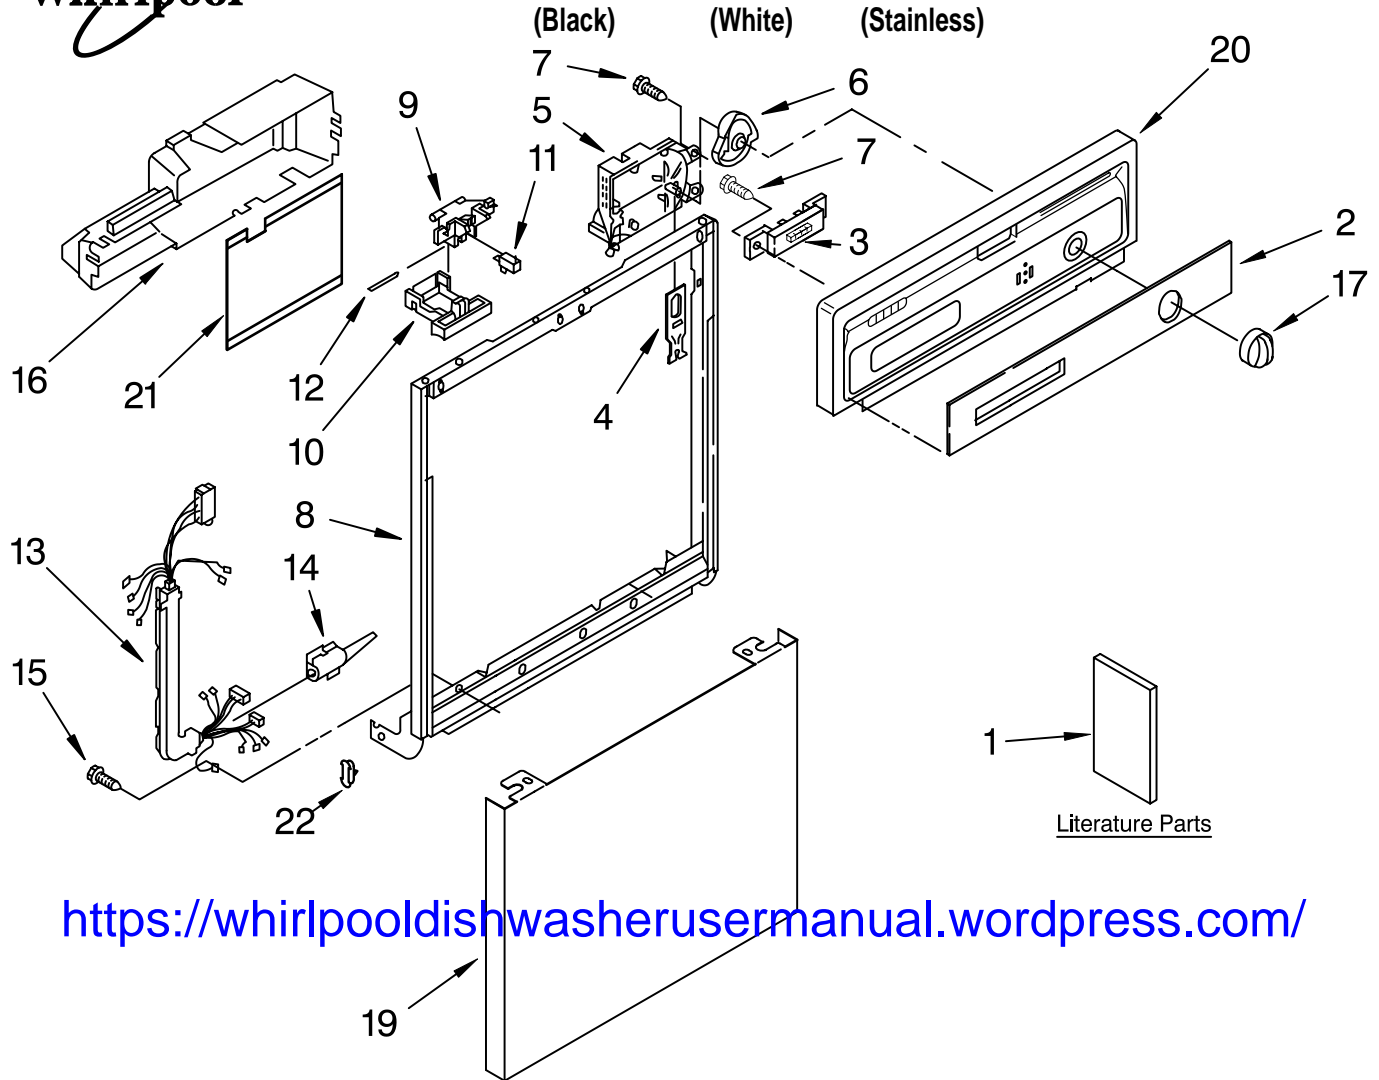

FRAME AND CONSOLE PARTS

For Models: DU850SWPB0, DU850SWPQ0, DU850SWPS0

UNDERCOUNTER
DISHWASHER

<https://whirlpooldishwasherusermanual.wordpress.com/>

Illus. No.	Part No.	DESCRIPTION	Illus. No.	Part No.	DESCRIPTION	Illus. No.	Part No.	DESCRIPTION
1	8535436	Literature Parts Instructions, Installation	4	3369529	Follower, Cam	14	3376405	Elbow, Harness
	3367007	Instructions, Installation (Supplement) (Locating Your Water Supply)	5	8535368	Timer	15	3400892	Screw,
	8535421	Guide, Energy	6	8271510	Cam	16	8269526	Cover, Control
	8535037	Guide, Use & Care	7	304231	Screw, 8-18 x 1/2	17		Knob, Timer
	3385497	Diagram, Wiring	8	9743028	Door Frame		8275308	Black
	677967	Do-It Yourself Manual	9	3380854	Bolt, Latch		8275309	White
2	8535383	Insert, Console	10	3369457	Lever, Latch	19	3379375	Panel, Front
	8535384	Black		3372231	Black		3379376	Black
	8269366	White	11	3369325	White		3379376	White
3	8269366	Switch, 5 Button	12	3368955	Switch, (2)		9743581	Stainless
			13	8275123	Pin, Switch (2)	20		Console
					Harness and Protector			(Includes Item 2)
							8535328	Black
							8535329	White
						21	3379671	Shield, Control Cover
						22	3373234	Bearing, Spring (2)

FOR ORDERING INFORMATION REFER TO PARTS PRICE LIST

INNER DOOR PARTS

For Models: DU850SWPB0, DU850SWPQ0, DU850SWPS0

(Black) (White) (Stainless)

<https://whirlpoddishwasherusermanual.wordpress.com/>

Illus. No.	Part No.	DESCRIPTION	Illus. No.	Part No.	DESCRIPTION	Illus. No.	Part No.	DESCRIPTION
1	8528310	Inner Door (Includes Items 2 & 3)	4	8519606	Actuator Assembly	8	3368999	Spring (Draw Bar)
2	3376066	Latch, Detergent Dispenser (Includes Item 3)	5	8052027	Wet Agent, Dispenser	9	3385001	Lid Assembly
3	3369061	Snap, Detergent Dispenser (Includes Item 2)	6	3369000	Draw Bar (Upper Dispenser)	10	8066018	Spring, Lid
			7	8066017	Draw Bar (Lower Dispenser)	11	3372028	Pin (Lid Hinge)
						12	3371710	Screen, Vent
						13	3378134	Cap, Wet Agent
						15	3400815	Screw (8)
						16	3371569	Cover, Drip