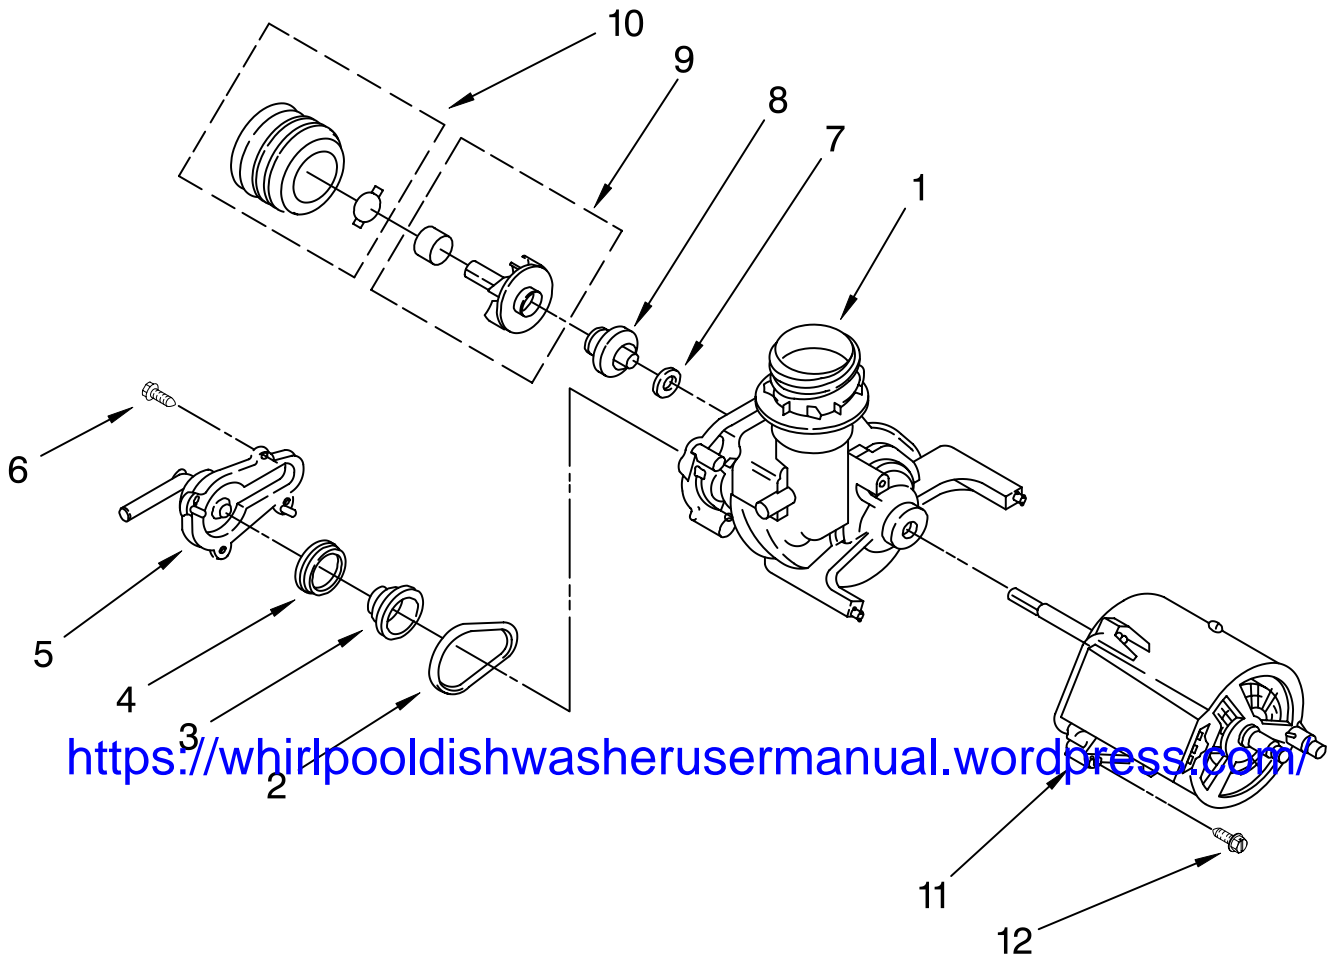

PUMP AND MOTOR PARTS

For Models: DU850SWPB0, DU850SWPQ0, DU850SWPS0

(Black)

(White)

(Stainless)

<https://whirlpooldishwasherusermanual.wordpress.com/>

Illus. No.	Part No.	DESCRIPTION
1	3369011	Housing Assembly
2	3369031	Seal, Drain Cover
3	3369028	Diaphragm
4	3369029	Ring, Diaphragm
5	3369030	Cover, Drain Valve
6	3368921	Screw (4)
7	3369020	Seal Seat
8	3385557	Seal Head
9	3369013	Impeller & Bearing Assembly
10	3369012	Disk & Mount Assembly
11	8283457	Motor
12	3368922	Screw (3)

FOR ORDERING INFORMATION REFER TO PARTS PRICE LIST