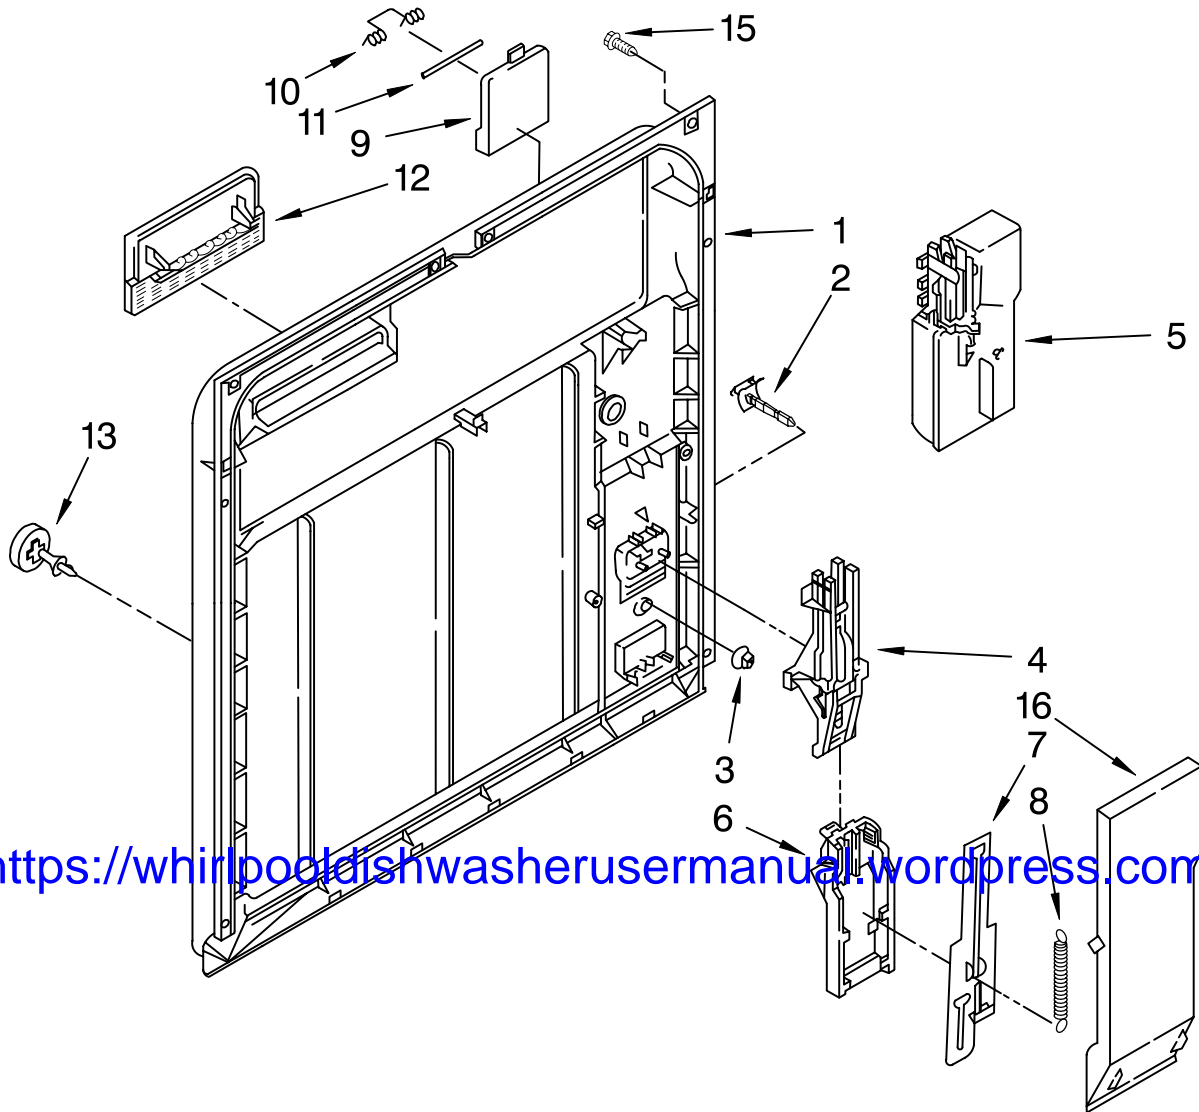

FRAME AND CONSOLE PARTS

For Models: DU850SWPB0, DU850SWPQ0, DU850SWPS0

UNDERCOUNTER
DISHWASHER

<https://whirlpooldishwasherusermanual.wordpress.com/>

Illus. No.	Part No.	DESCRIPTION	Illus. No.	Part No.	DESCRIPTION	Illus. No.	Part No.	DESCRIPTION
1	8535436	Literature Parts Instructions, Installation	4	3369529	Follower, Cam	14	3376405	Elbow, Harness
	3367007	Instructions, Installation (Supplement) (Locating Your Water Supply)	5	8535368	Timer	15	3400892	Screw,
	8535421	Guide, Energy	6	8271510	Cam	16	8269526	Cover, Control
	8535037	Guide, Use & Care	7	304231	Screw, 8-18 x 1/2	17		Knob, Timer
	3385497	Diagram, Wiring	8	9743028	Door Frame		8275308	Black
	677967	Do-It Yourself Manual	9	3380854	Bolt, Latch		8275309	White
2	8535383	Insert, Console	10	3369457	Lever, Latch	19	3379375	Panel, Front
	8535384	Black		3372231	Black		3379376	Black
	8269366	White	11	3369325	White		3379376	White
3	8269366	Switch, 5 Button	12	3368955	Switch, (2)		9743581	Stainless
			13	8275123	Pin, Switch (2)	20		Console
					Harness and Protector			(Includes Item 2)
							8535328	Black
							8535329	White
						21	3379671	Shield, Control Cover
						22	3373234	Bearing, Spring (2)

FOR ORDERING INFORMATION REFER TO PARTS PRICE LIST

INNER DOOR PARTS

For Models: DU850SWPB0, DU850SWPQ0, DU850SWPS0

(Black) (White) (Stainless)

<https://whirlpoddishwasherusermanual.wordpress.com/>

Illus. No.	Part No.	DESCRIPTION	Illus. No.	Part No.	DESCRIPTION	Illus. No.	Part No.	DESCRIPTION
1	8528310	Inner Door (Includes Items 2 & 3)	4	8519606	Actuator Assembly	8	3368999	Spring (Draw Bar)
2	3376066	Latch, Detergent Dispenser (Includes Item 3)	5	8052027	Wet Agent, Dispenser	9	3385001	Lid Assembly
3	3369061	Snap, Detergent Dispenser (Includes Item 2)	6	3369000	Draw Bar (Upper Dispenser)	10	8066018	Spring, Lid
			7	8066017	Draw Bar (Lower Dispenser)	11	3372028	Pin (Lid Hinge)
						12	3371710	Screen, Vent
						13	3378134	Cap, Wet Agent
						15	3400815	Screw (8)
						16	3371569	Cover, Drip