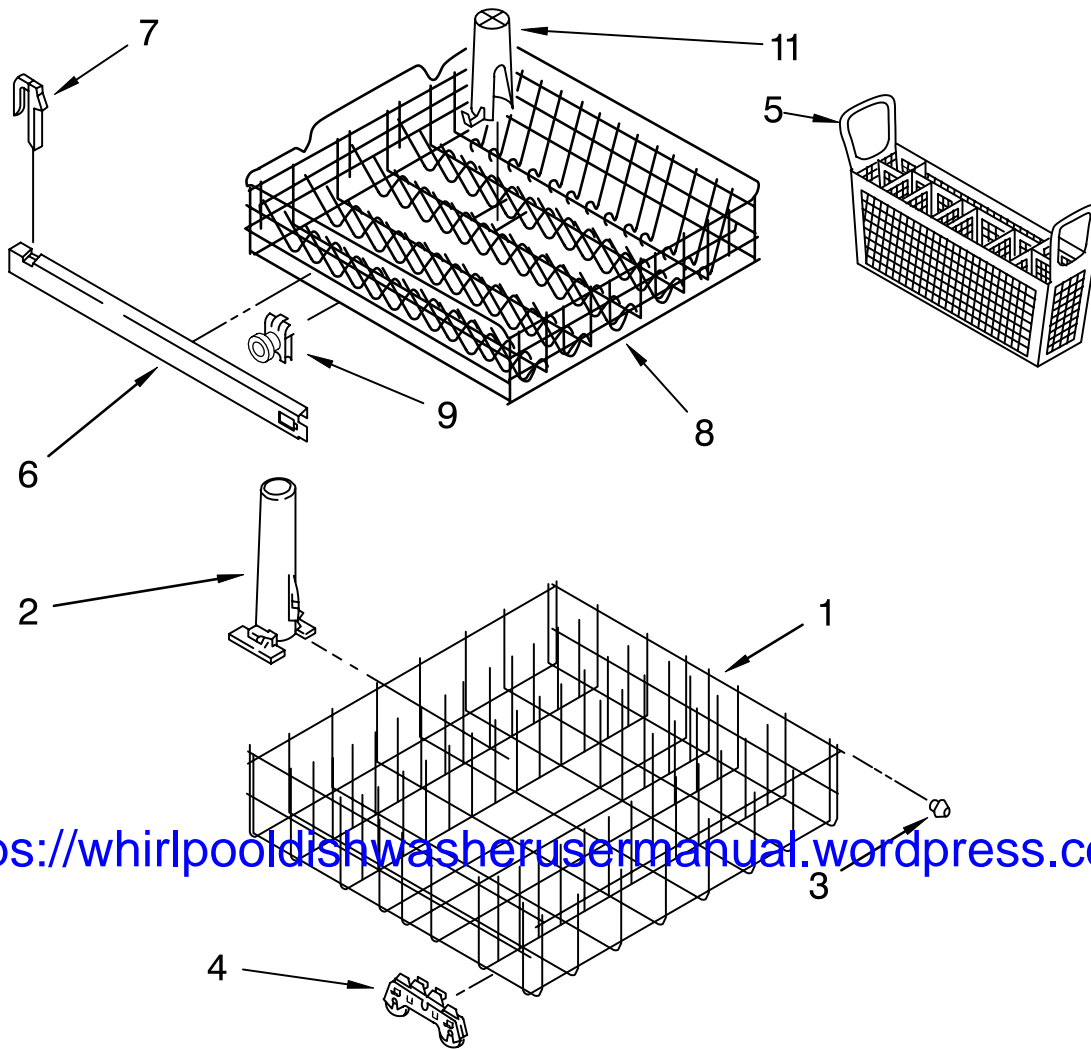

FOR ORDERING INFORMATION REFER TO PARTS PRICE LIST

DISHRACK PARTS

For Models: DU850SWPB0, DU850SWPQ0, DU850SWPS0

(Black)

(White)

(Stainless)

<https://whirlpooldishwasherusermanual.wordpress.com/>

Illus. No.	Part No.	DESCRIPTION
1	8539225	Dishrack, Lower
2	8268825	Tower, Protector
3	3385142	Bumper, Dishrack (2)
4	8268645	Wheel & Transport Assembly (4)
5	8268866	Basket, Silverware
6	3385089	Track, Dishrack (2)
7	8524581	Stop, Track (4)
8	8539222	Dishrack, Upper
9	8268852	Wheel & Axle Assembly (4)
11	8519550	Diffuser, Water