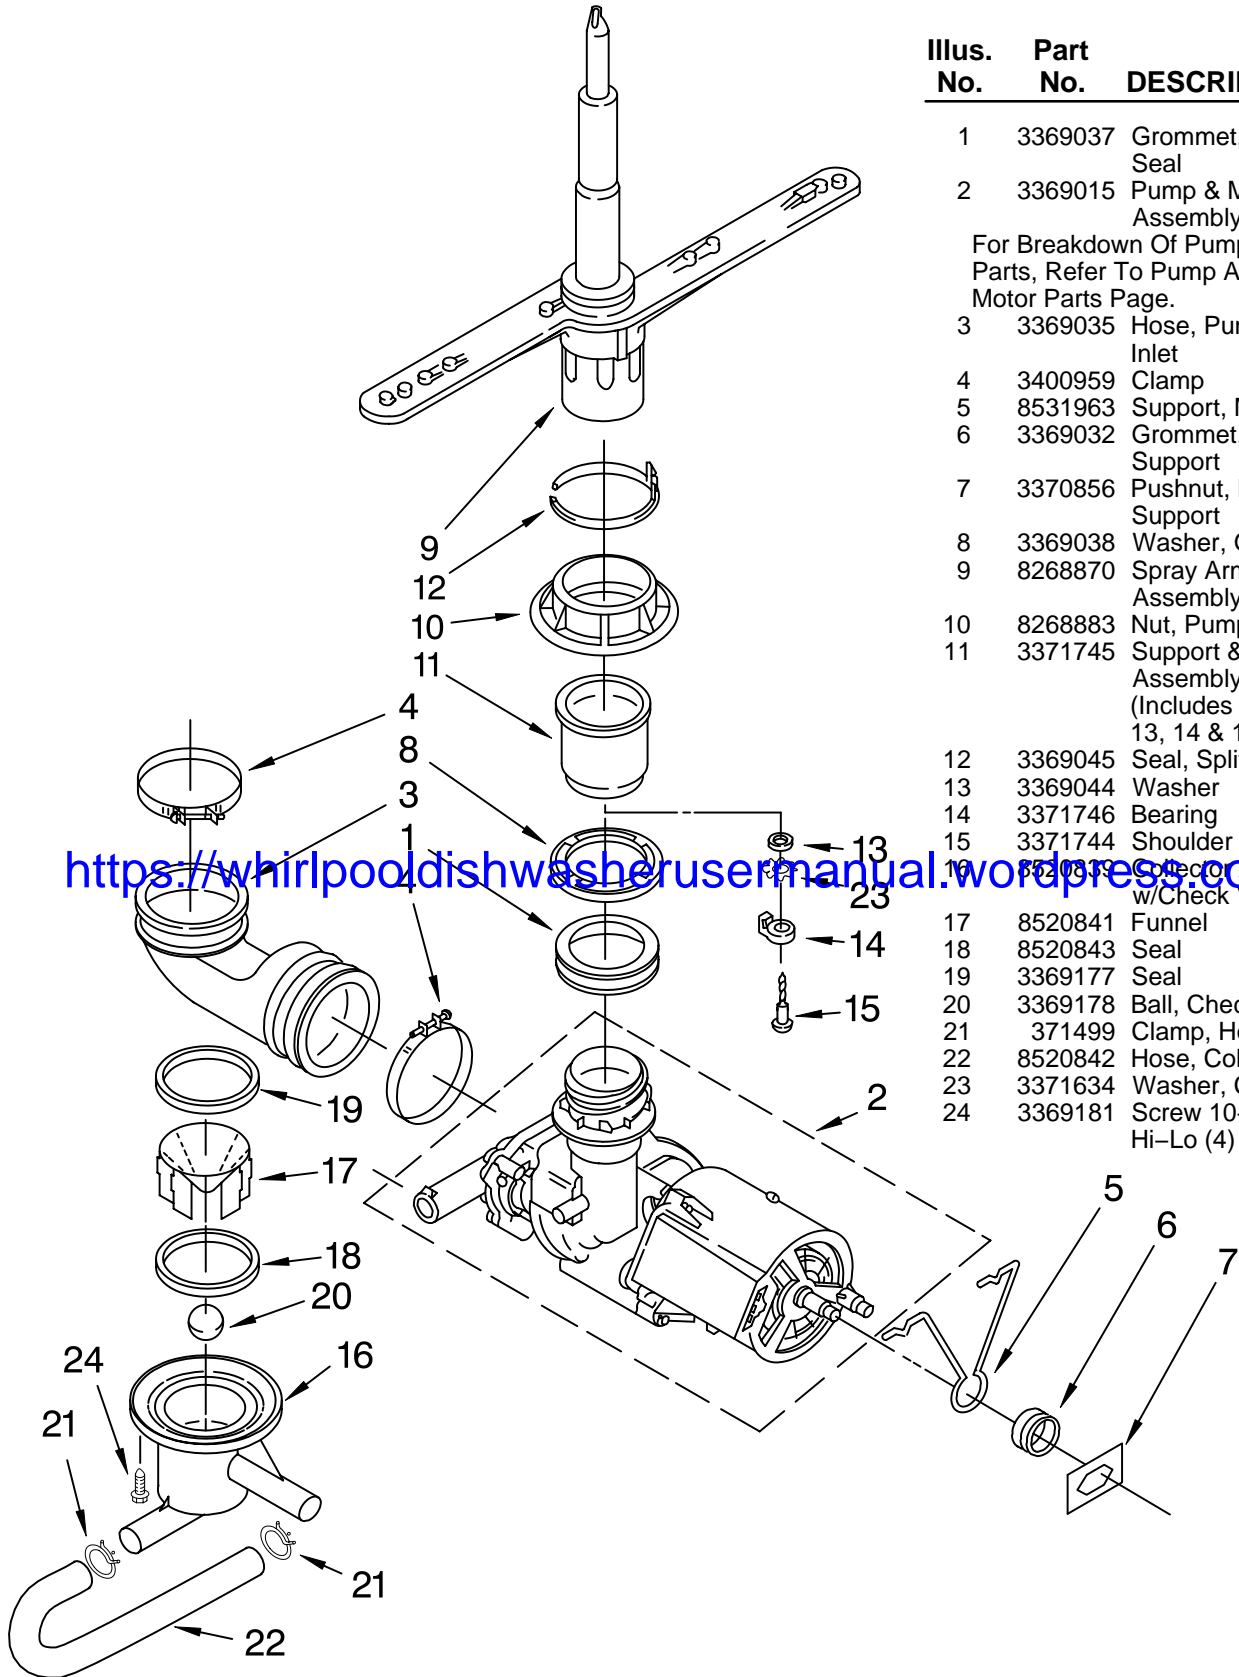

<https://whirlpooldishwasherusermanual.wordpress.com/>

FOR ORDERING INFORMATION REFER TO PARTS PRICE LIST

PUMP AND SPRAY ARM PARTS

For Models: DU850SWPB0, DU850SWPQ0, DU850SWPS0

(Black)

(White)

(Stainless)

Illus. No.	Part No.	DESCRIPTION
1	3369037	Grommet, Pump Seal
2	3369015	Pump & Motor Assembly
For Breakdown Of Pump Parts, Refer To Pump And Motor Parts Page.		
3	3369035	Hose, Pump Inlet
4	3400959	Clamp
5	8531963	Support, Motor
6	3369032	Grommet, Motor Support
7	3370856	Pushnut, Motor Support
8	3369038	Washer, Grommet
9	8268870	Spray Arm, Assembly Lower
10	8268883	Nut, Pump Outlet
11	3371745	Support & Bearing Assembly (Includes Items: 13, 14 & 15)
12	3369045	Seal, Split Ring
13	3369044	Washer
14	3371746	Bearing
15	3371744	Shoulder Screw
16	8520833	Collector Assembly w/Check Valve
17	8520841	Funnel
18	8520843	Seal
19	3369177	Seal
20	3369178	Ball, Check-Valve
21	371499	Clamp, Hose
22	8520842	Hose, Collector
23	3371634	Washer, Curved
24	3369181	Screw 10-16, Hi-Lo (4)