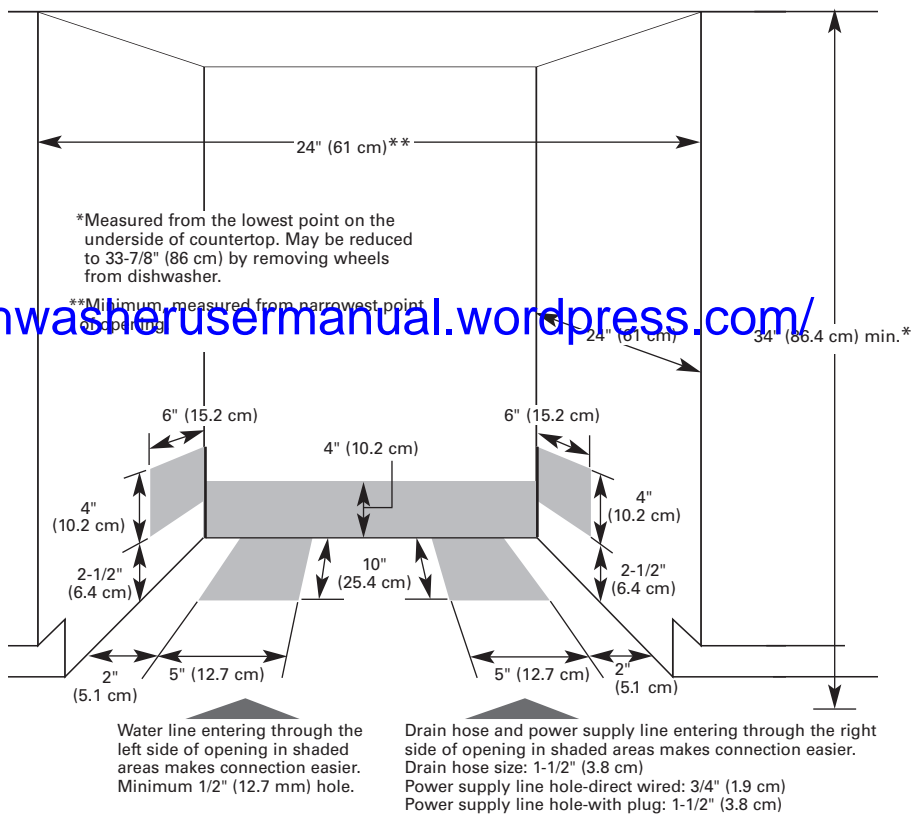

CABINET OPENING DIMENSIONS