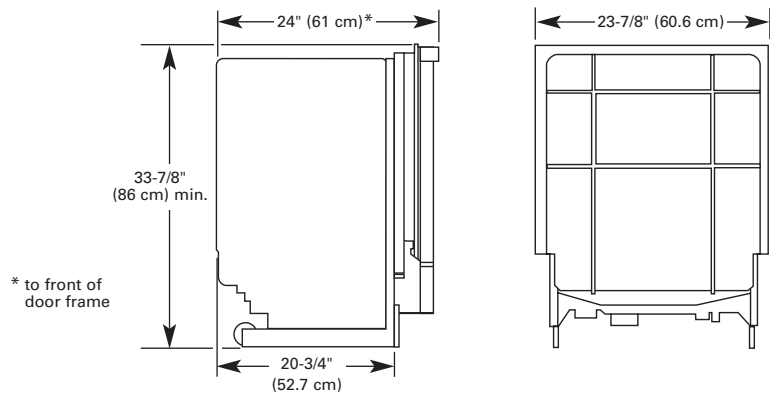

**Water:** A hot water line with 20-120 psi (138-862 kPa) water pressure. Water temperature must be 120°F (49°C) at dishwasher. Use 3/8" O.D. copper tubing with compression fitting (1/2" minimum plastic tubing is optional but not recommended). Use a 90° elbow with 3/8" N.P.T. external pipe threads on one end to connect to water inlet valve. Do not solder within 6" (15.2 cm) from water inlet valve.

**Drain:** Use the new drain hose supplied with your dishwasher. If this is not suitable, use a new drain hose with a maximum length of 12 feet (3.7 m) that meets all current AHAM/IAPMO test standards, is resistant to heat and detergent, and fits the drain connector of the dishwasher. Must have a high drain loop 20" (50.8 cm) above the subfloor or floor. Connect drain hose to waste tee or disposer inlet above drain trap in house plumbing and 20" (50.8 cm) minimum above the floor. An air gap must be used if the drain hose is connected to house plumbing lower than 20" (50.8 cm) above subfloor or floor. Use 1/2" minimum I.D. drain line fittings.

**Corner location:** Requires a 2" (5.1 cm) minimum clearance between the side of the dishwasher door and wall or cabinet.

A side panel kit is available from your dealer for installing your dishwasher at end of cabinet.

## OVERALL DIMENSIONS