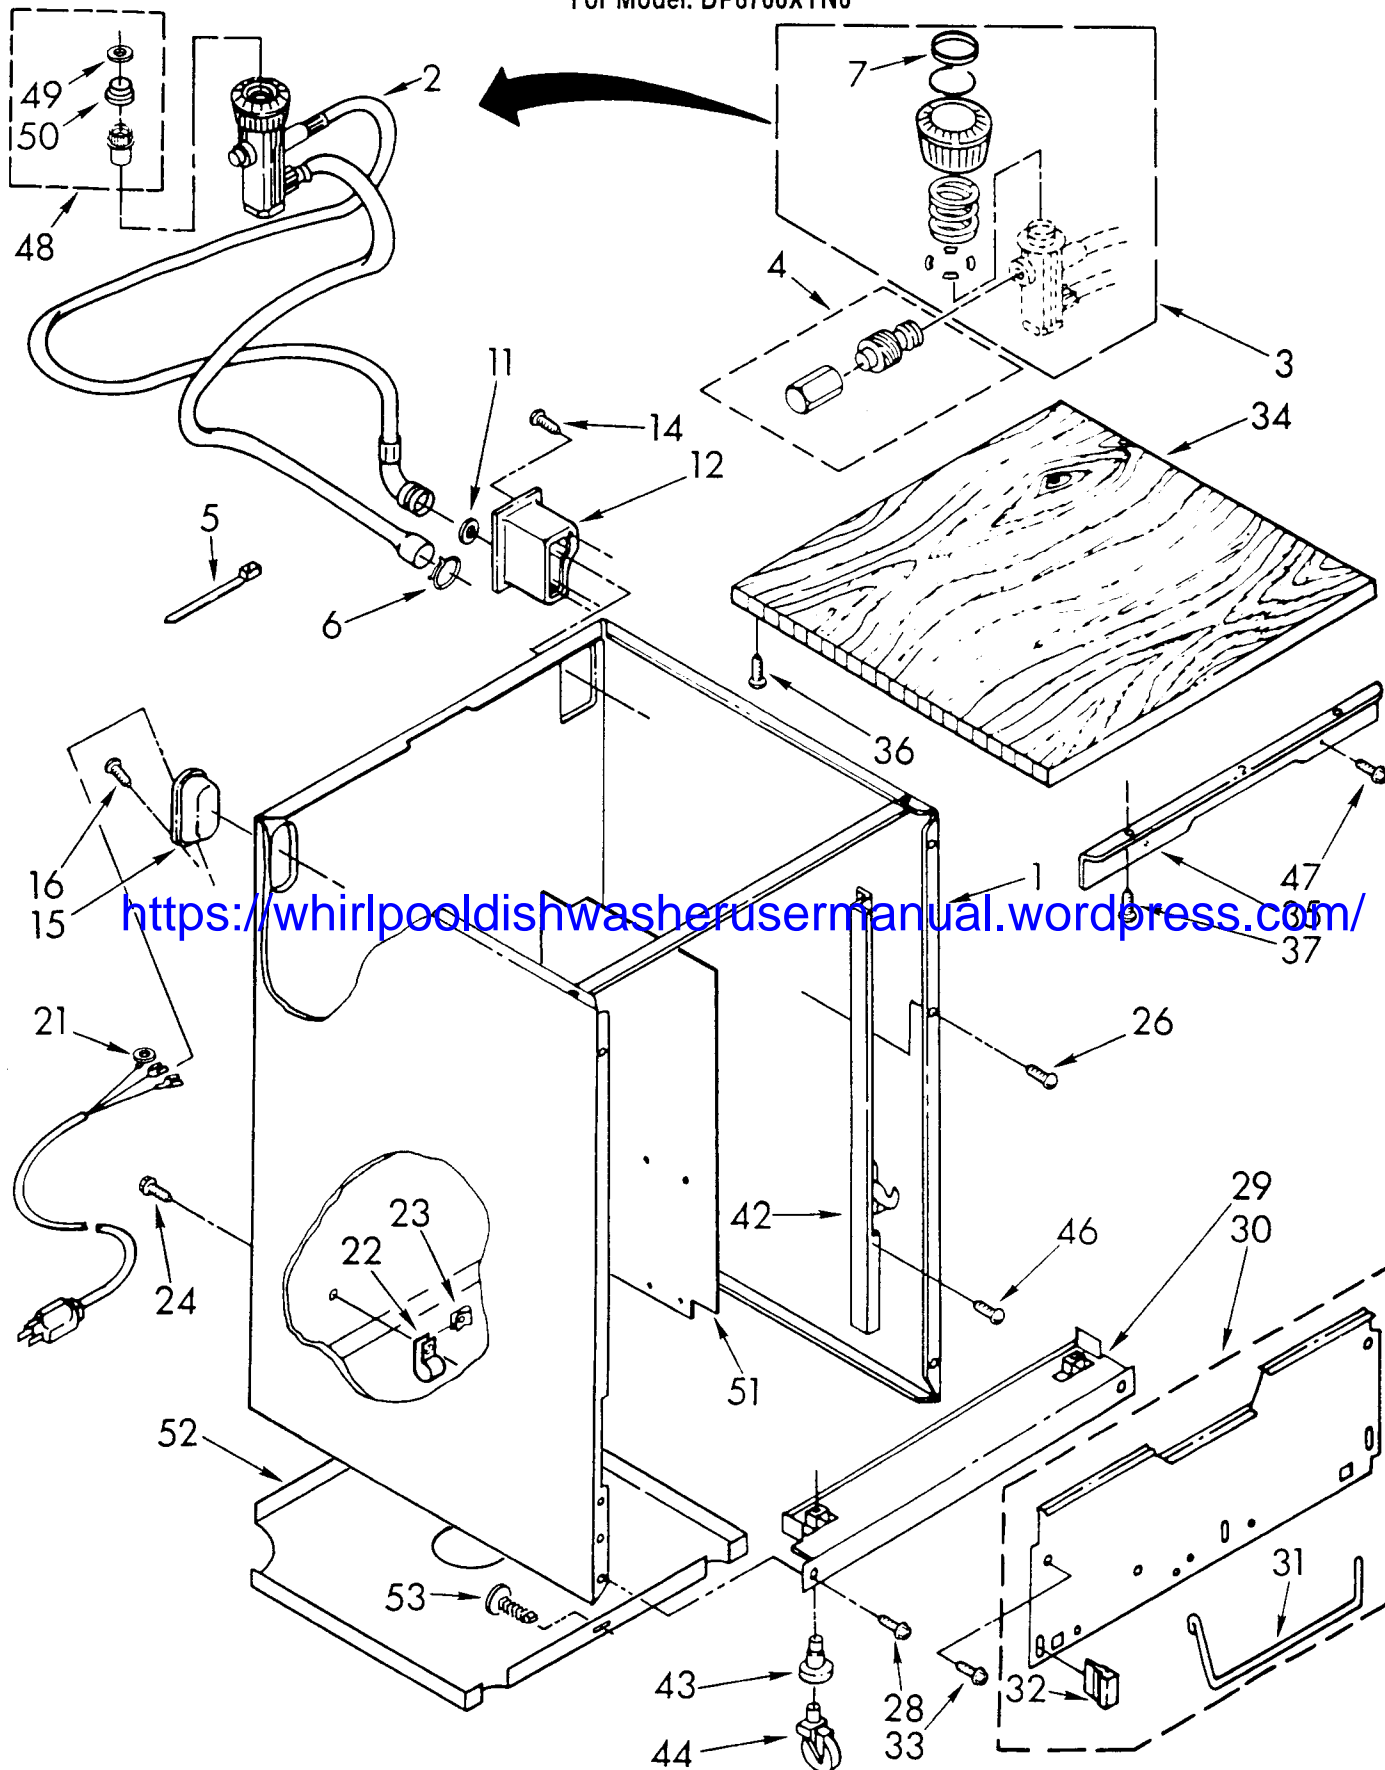

CABINET PARTS

For Model: DP8700XTN0

<https://whirlpooldishwasherusermanual.wordpress.com/>

FOR ORDERING INFORMATION REFER TO PARTS PRICE LIST

1	302898	Shell Assembly (Almond)
	303090	Screw, 8-18 x 5/8
2	302902	Coupler Assembly
3	285170	Collar Kit, Faucet Coupler
4	285171	Valve, Pressure Relief
5	596490	Clip, Strap
6	719953	Clamp, Hose
7	711696	Seal
11	16123	Washer
12	302891	Housing, Hose
14	339493	Screw, 8-18 x 1/2 (1)
15	716234	Housing, Cord
16	339493	Screw (2)
21	303651	Cord, Power
22	596553	Clamp, Strain Relief
23	717337	Nut, J-Type
24	9418000	Screw, 8-18 x 1/2
26	339493	Screw, 8-18 x 1/2 (2)
28	300890	Screw, Tapping (4)
29	3368426	Toeplate Assembly (Includes Illus. 43)
30	719091	Plate, Cover
31	719093	Bar, Torsion R.H.
	719094	Bar, Torsion L.H.
32	719235	Bumper, Rubber
33	302868	Screw, Tapping (4)
34	304598	Panel, Top
35	302250	Trim, Front
36	304428	Screw (2)
37	9418000	Screw, 8-18 x 1/2 (3)
42	3367436	Leg Assembly, L.H.
	3367436	Leg Assembly, R.H.
43		Socket, Caster
	300450	Alternate
	717588	Alternate
44		Caster
	718534	Alternate
	300424	Alternate
46	90767	Screw, 8A x 3/8 Hex Head Ground (3)
47	3367953	Screw, 8-18 x 5/8 (2)
48	713750	Adapter, Faucet
49	713747	Washer
50	713748	Bushing
51	301543	Barrier, Hose
52	3368410	Sound Shield, Quiet Pack
53	3368411	Retainer

<https://whirlpooldishwasherusermanual.wordpress.com/>