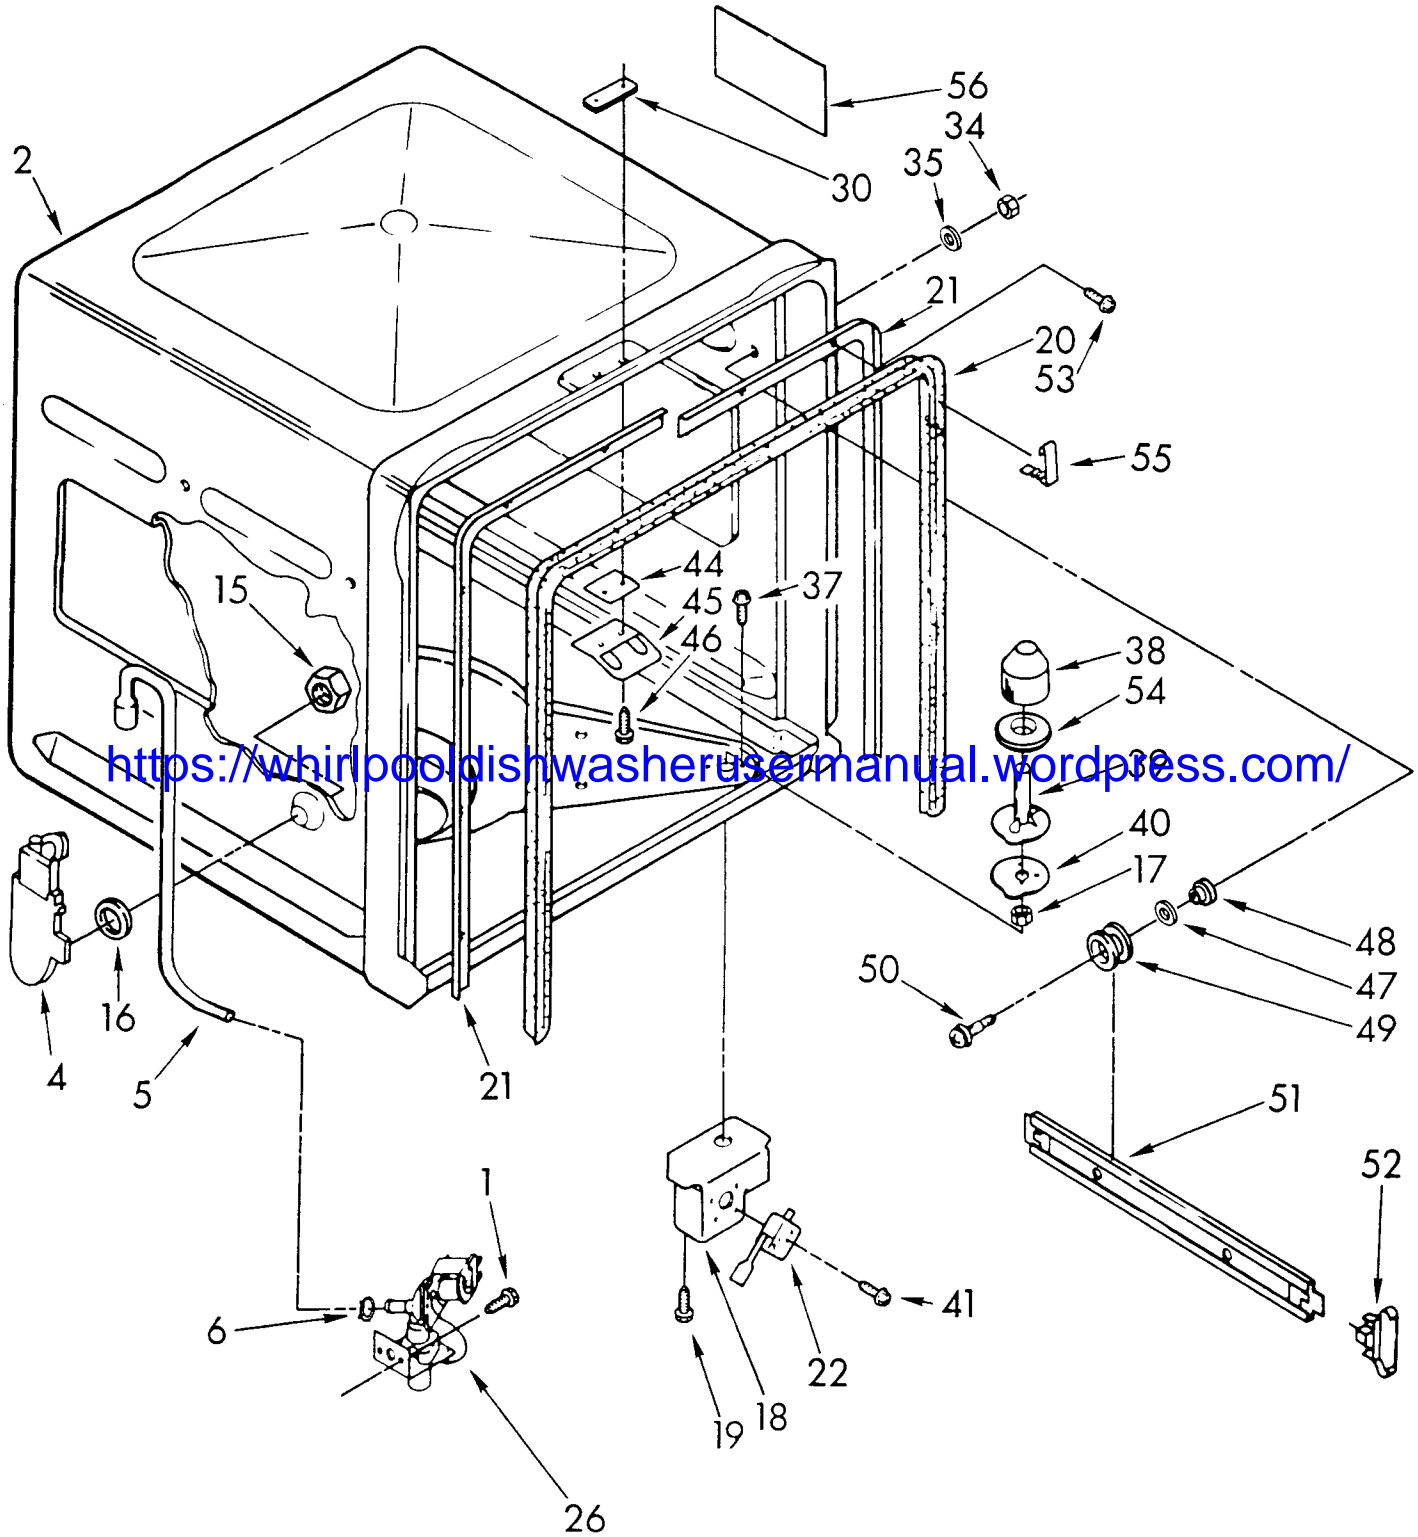

TUB PARTS

For Model: DP8700XTN0

<https://whirlpooldishwasherusermanual.wordpress.com/>

FOR ORDERING INFORMATION REFER TO PARTS PRICE LIST

1	90767	Screw, 8A x 3/8 (2)
2	3367464	Tub Assembly
4	300974	Inlet, Water
5	304669	Hose, Inlet
6	301958	Clamp
15	713799	Nut, 7/18-16
16	713878	Gasket
17	717488	Nut, .125
18	719342	Bracket, Overflow Switch
19	718250	Screw, 8 x 1/2 (3)
20	3367679	Gasket
	302090	Alternate
	302091	Alternate
21	302093	Retainer, R.S.
	302094	Retainer, L.S.
22	660741	Switch, Pressure
	301671	Alternate
	301672	Alternate
	304589	Alternate
26	661511	Valve, Water Inlet
30	303080	Nut, Twin Spring
34	718829	Locknut (8)
35	717624	Washer (8)
37	717236	Screw, 8-18 x .50
38	718035	Float
39	719967	Standpipe, Overflow
40	719966	Gasket, Overflow
41	302203	Screw, 4-40 x 9/16
44	712302	Shim
45	300233	Strike
46	9416643	Screw, 10-16 x 1/2 (2)
47	718750	Washer (8)
48	718817	Washer, Cup (8)
49	300844	Wheel Tub (8)
50	712499	Screw, Shoulder (8)
51	300846	Track (2)
52	300845	End Cap, Track (4)
53	719266	Screw, 8-18 x 5/8 (10)
54	301662	Gasket, Standpipe (2)
55	301663	Clip, Gasket (2)
56	302340	Pad, Sound (2)

T3367225	In tructions, Installation
LIT304296	Guide, Use & Care
LIT3367804	Tag, Energy Fact
LIT3367993	Label, Wiring Diagram
LIT3367772	List, Repair Parts

OPTIONAL PARTS NOT INCLUDED

DISHRACK REPAIR

675476	Vinyl Touch-Up (Blue)
675506	Tine Tip Repair Kit (Blue_ Enough For Two Complete Dishracks)

OPTIONAL PARTS NOT INCLUDED

PAINT, TOUCH UP (1/2 oz.)

<https://whirlpooldishwasherusermanual.wordpress.com/>