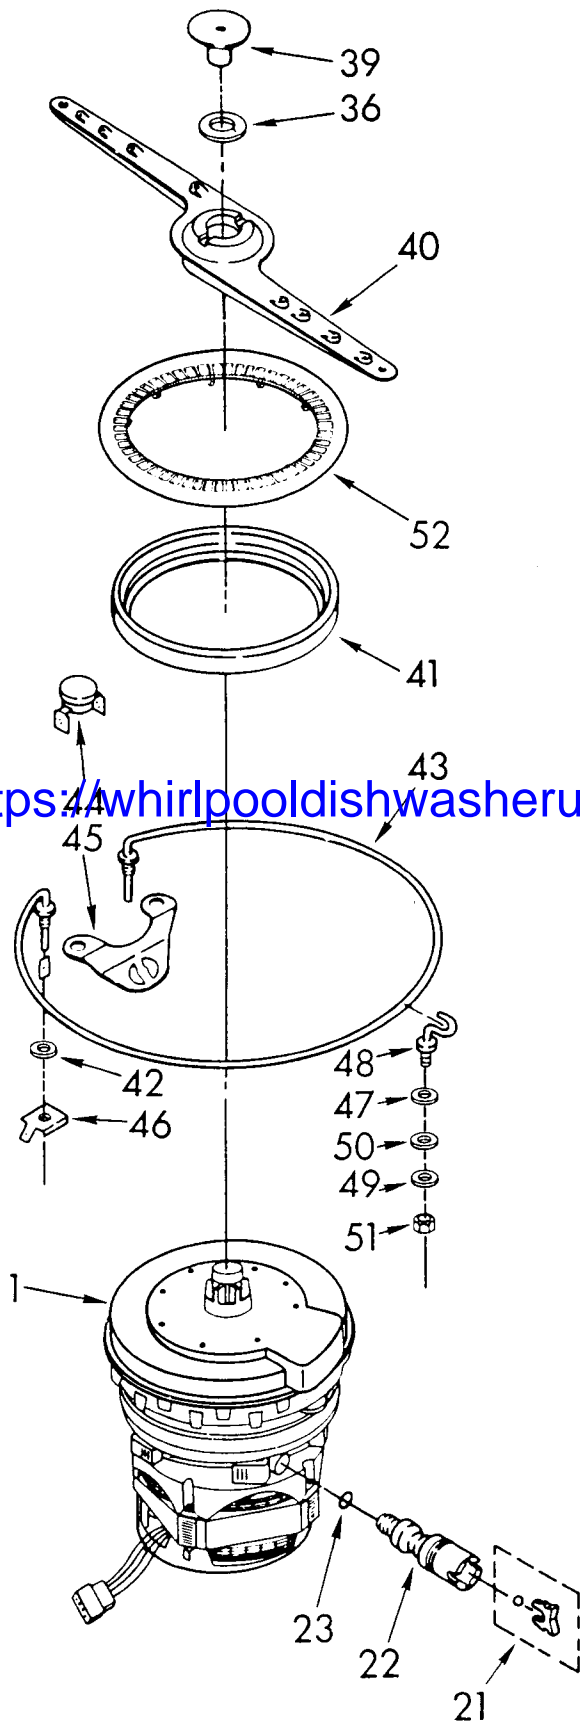

HEATER, PUMP AND LOWER SPRAYARM PARTS

For Model: DP8700XTN0

<https://whirlpooldishwasherusermanual.wordpress.com/>

FOR ORDERING INFORMATION REFER TO PARTS PRICE LIST