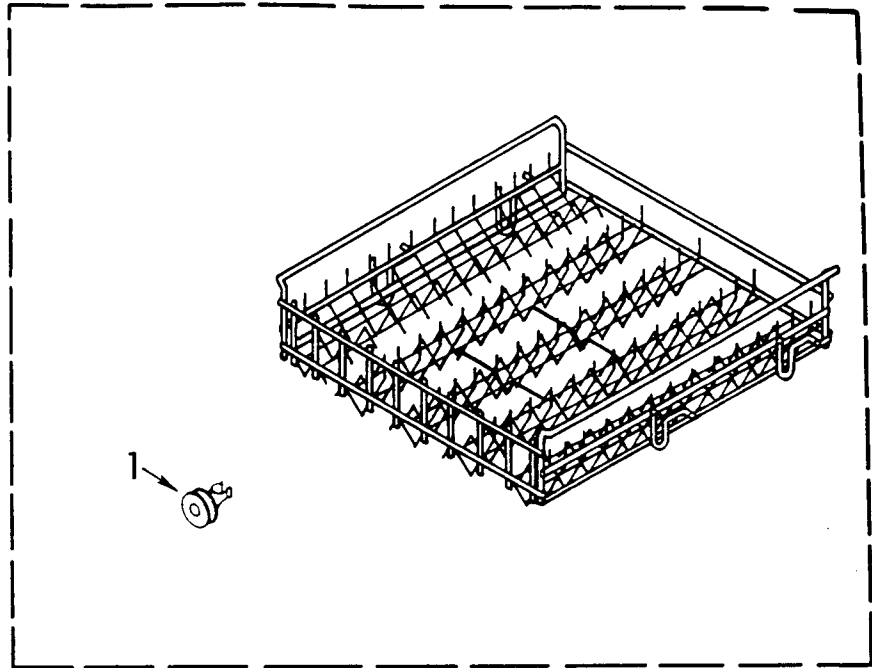

DISHRACK PARTS

For Model: DP8700XTN0

<https://whirlpooldishwasherusermanual.wordpress.com/>