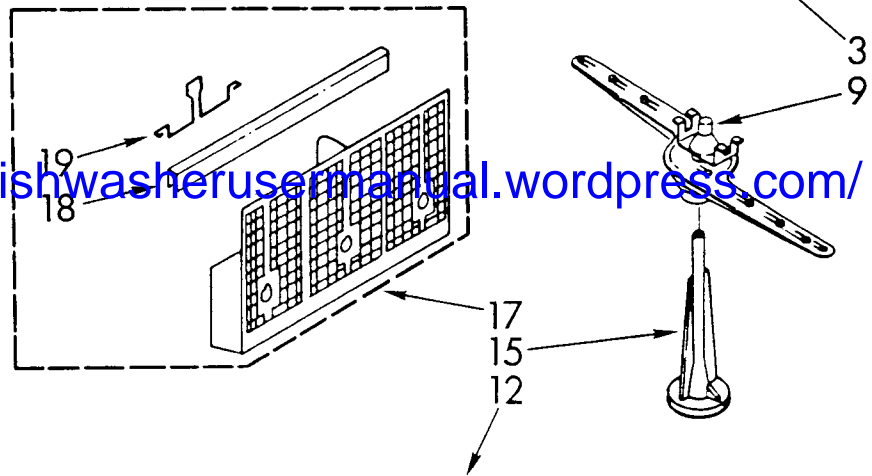

DISHRACK PARTS

For Model: DP8700XTN0

<https://whirlpooldishwasherusermanual.wordpress.com/>