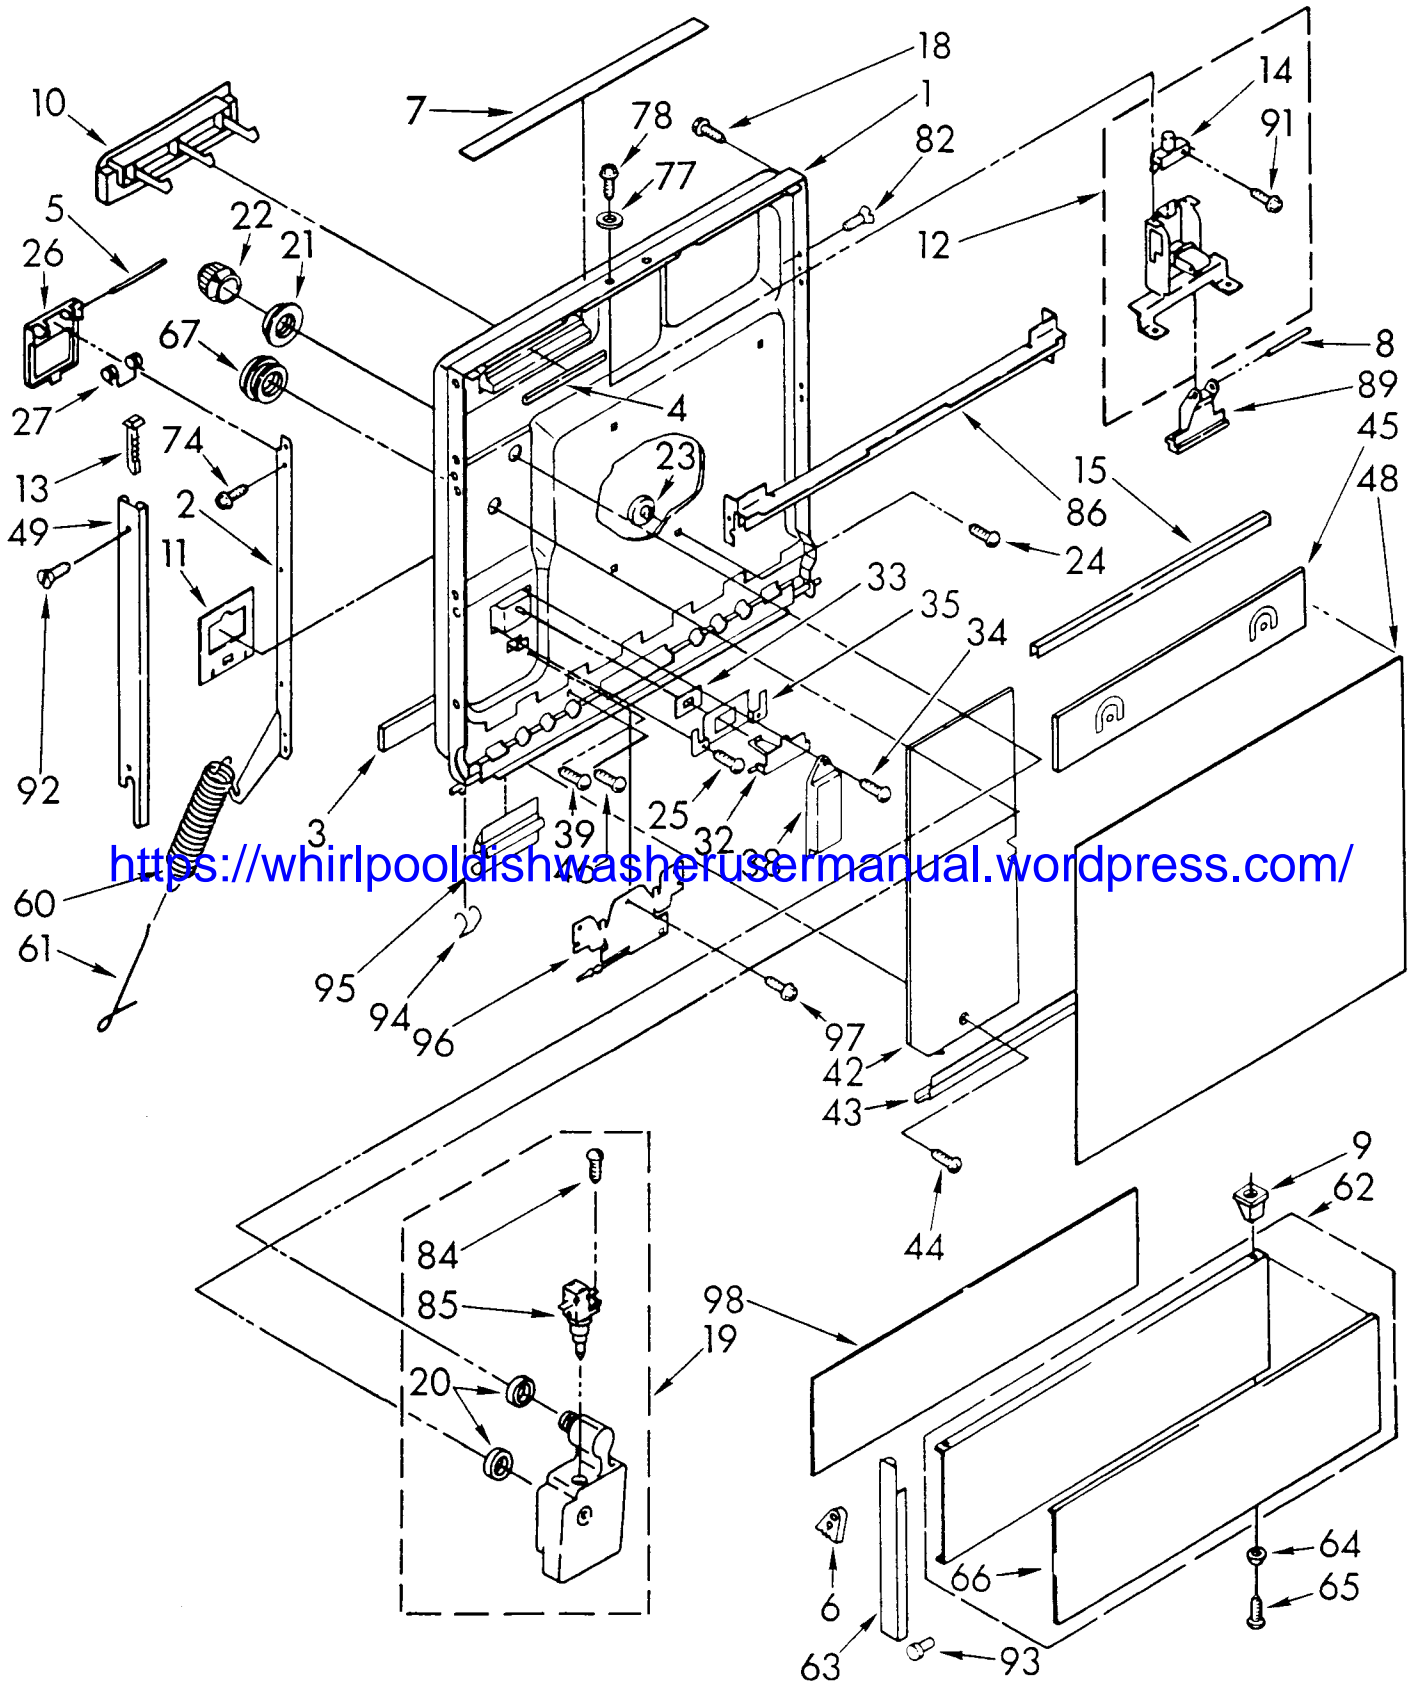

DOOR PARTS

For Model: DP8700XTN0

FOR ORDERING INFORMATION REFER TO PARTS PRICE LIST

3367772

1	3367388	Door, Inner
2	3367201	Support, Door (R.H.)
	3367202	Support, Door (L.H.)
3	717921	Gasket, Door
4	719860	Baffle
5	300115	Pin, Lid Hinge
6	3367736	Retainer (2)
7	LIT303498	Label, User Guide
8	300234	Pin, Pivot (2)
9	356592	Grommet
10	300246	Screen, Vent
11	303978	Barrier
12	3367058	Latch Assembly
13	3367172	Clip Trim Guard (2)
14	660951	Switch, Interlock
	300232	Alternate
	303075	Alternate
	303885	Alternate
15	3367669	Edge Protector
18	304233	Screw, 8 x 1-7/8 (2)
19	304442	Dispenser, Wetting Agent
20	713080	Washer
21	718575	Nut
22	718577	Indicator, Level
23	300239	Button, Retainer (3)
24	300250	Screw, 8-18 x 3/8 (3)
25	304231	Screw, 8 x 1/2 Hi-Lo Blunt Point (2)
26	300155	Lid, Detergent Dispenser Assembly
27	300106	Spring, Lid
32	300119	Lever, Catch
33	300105	Seal, Lever
34	304231	Screw, 8-18 x .62
35	300104	Retainer
38	300109	Actuator
39	304231	Screw, 8 x 1/2 Hi-Lo Blunt Point (1)
42	303906	Barrier, Door
43	304047	Edging, Panel
44	688983	Screw, 8-18 x 5/8 (2)
45	303908	Barrier, Console
46	90767	Screw, 8 x 3/8 Hex Washer Head Tapping Ground (1)
48		Panel, Front
49	3367487	Trim, Door L.H.
	3367488	Trim, Door R.H.
60	3367658	Spring, Door
61	716401	Retainer, Spring
62	|	Panel, Access
63	3367527	Cap, End (R.H.)
	3367531	Cap, End (L.H.)
64	719581	Foot (2)
65	719266	Screw, 8-18 x 5/8
66		Overlay, Access Panel
	303445	Black
	302595	Brushed Aluminum (Optional)
67	718576	Cap, Drip
74	300128	Screw, 8-18 x 1/2 (4)
77	300237	Washer (2)
78	90767	Screw, 8 x 3/8 Hex Washer Head Tapping (2)

<https://whirlpooldishwasherusermanual.wordpress.com/>