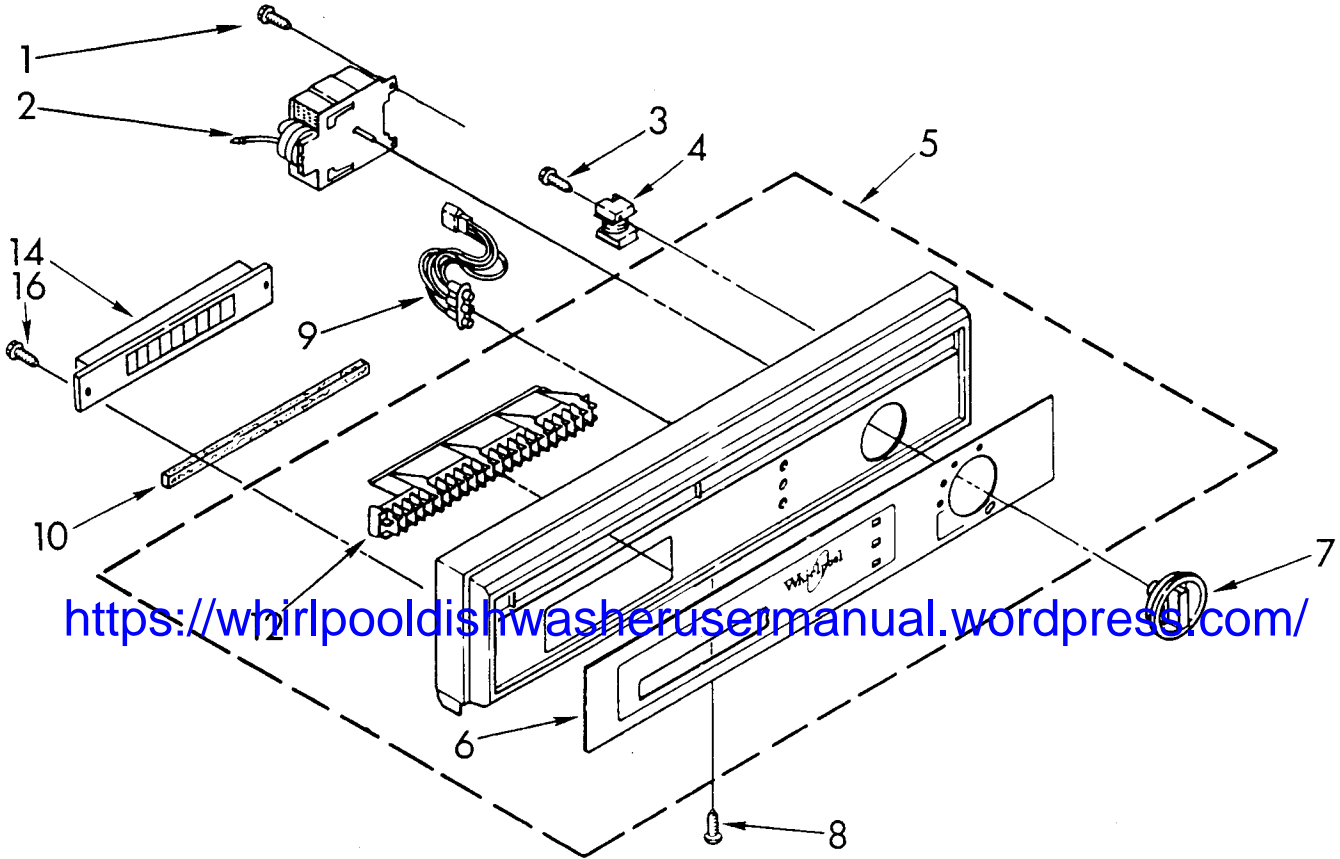

PORTABLE DISHWASHER

CONSOLE PARTS