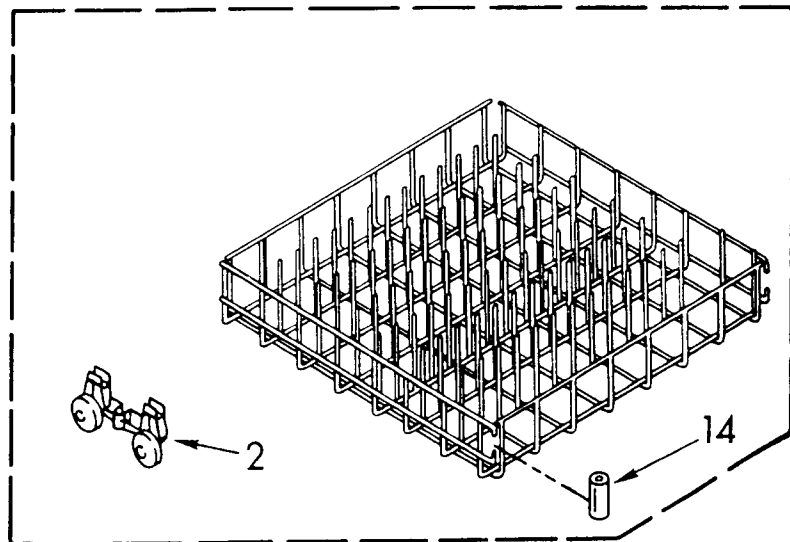

FOR ORDERING INFORMATION REFER TO PARTS PRICE LIST