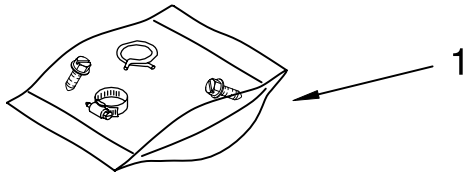

MISCELLANEOUS PARTS

For Model: DP840CWDB3
Almond/Black

Illus. No.	Part No.	DESCRIPTION
1	3369816	Miscellaneous Parts Bag (Includes 2 Screws & 2 Hose Clamps)

LITERATURE AND OPTIONAL PARTS

Illus. No.	Part No.	DESCRIPTION	Illus. No.	Part No.	DESCRIPTION	Illus. No.	Part No.	DESCRIPTION
<u>LITERATURE PARTS</u>			<u>OPTIONAL PARTS NOT INCLUDED</u>					
LIT3369678		Instructions, Installation	<u>PAINT, TOUCH-UP (1/2oz.)</u>			<u>DISHRACK REPAIR</u>		
LIT3369007		Instructions, Installation (Supplement) (Locating Your Water Supply)	72007	White	673556		Vinyl Touch-Up (Blue)	
LIT3373484		Energy Guide	72107	Almond	675677		Tine Tip Repair Kit (Blue— Enough For Two Complete Dishracks)	
LIT3373757		Guide, Use & Care	72032	Black	676453		Vinyl Touch-Up (White)	
LIT3373599		Wiring Diagram	<u>PAINT, PRESSURIZED SPRAY (13 oz.)</u>			675679		Tine Tip Repair Kit (White— Enough For Two Complete Dishracks)
LIT0677967		Do-It Yourself, Manual	350956	Almond	676455		Vinyl Touch-Up (Grey)	
<u>ACCESSORY PARTS</u>			285006	Superior Black	676458		Tine Tip Repair Kit (Grey— Enough For Two Complete Dishracks)	
			350942	Primer (White)				
			<u>PAINT, TOUCH-UP (1 qt.)</u>					
4317925		White	978883	Almond (Uncut)				
4317926		Avocado	799340	Black (Uncut)				
4317927		Gold						
4317929		Almond						
4317930		Toast						
4317931		Platinum						
4318050		Heavy Duty						

FOR ORDERING INFORMATION REFER TO PARTS PRICE LIST