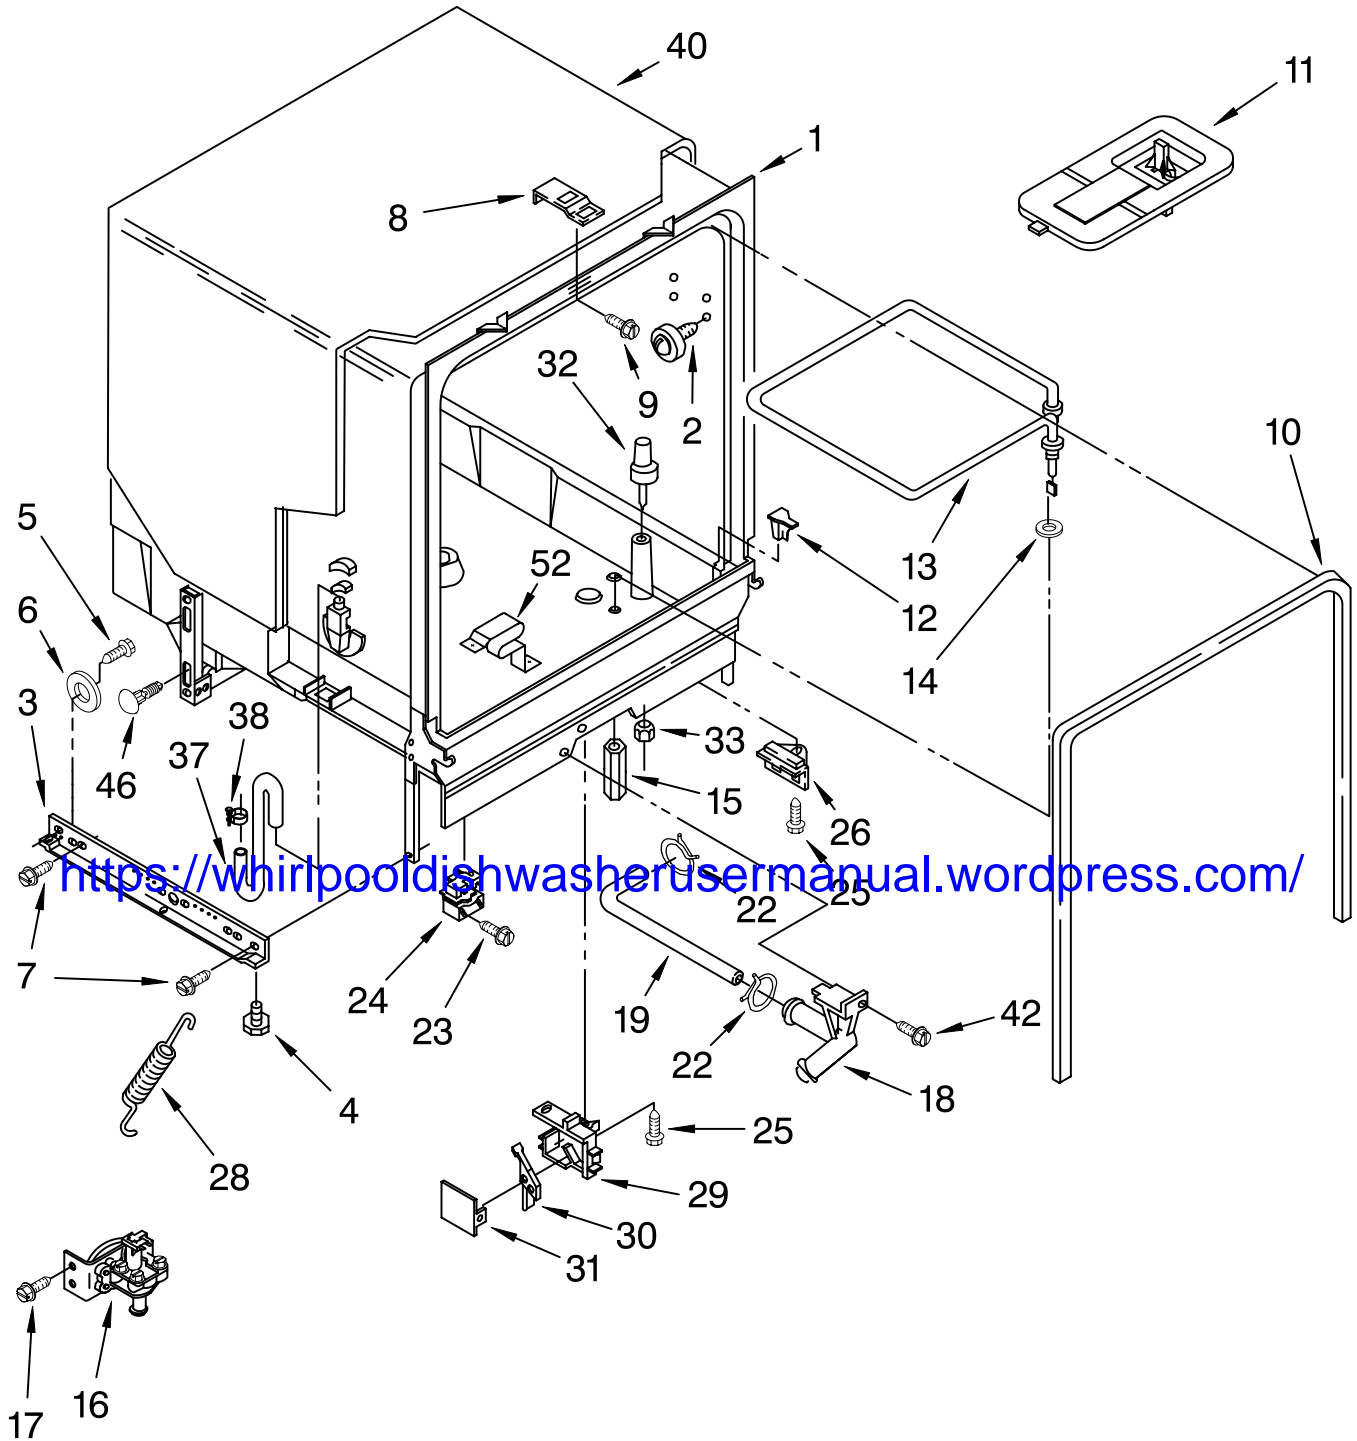

TUB ASSEMBLY PARTS

For Model: DP840CWDB3
Almond/Black

<https://whirlpooldishwasherusermanual.wordpress.com/>

FOR ORDERING INFORMATION REFER TO PARTS PRICE LIST

TUB ASSEMBLY PARTS

For Model: DP840CWDB3
Almond/Black

Illus. No.	Part No.	DESCRIPTION	Illus. No.	Part No.	DESCRIPTION	Illus. No.	Part No.	DESCRIPTION
1	3375129	Tub and Support Assembly	14	717273	Washer, Rubber (2)	30	3369067	Switch, Float
2	3369078	Tub, Wheel Assembly (8)	15	3369073	Nut (2) (Heater Terminal)	31	3369049	Cover, Switch Housing
3	3368932	Runner (2)	16	3374667	Water Valve	32	3369072	Float
4	3374849	Leveler (2)	17	304392	Screw, 8-18 x 1/2	33	717488	Nut
5	3370389	Screw, Shoulder (2)	18	3369421	Check, Valve Assembly	37	3371030	Hose, Inlet
6	302819	Wheel (2)	19	3369180	Hose, Coupler	38	301958	Clamp
7	343641	Screw, 10-16 x 1/2 (4)	22	371499	Clamp (Double)	40	3375059	Sound Shield
8	3374719	Plate, Latch	23	3370225	Screw	42	359625	Screw, 8-18 x 1/2
9	3374720	Screw	24	3369063	Relay	46	304666	Retainer, Push (2)
10	3376927	Gasket	25	304231	Screw, 8-18 x 1/2	52	3368987	Support, Heater
11	3369322	Grate	26	3368928	Fuse, Thermal			
12	3369052	Deflector (2)	28	3373228	Spring, Door (2)			
13	3372523	Heater	29	3369048	Housing, Float Switch			

†Refer To Dishwasher Replacement Panel Parts List No. 675345.

<https://whirlpooldishwasherusermanual.wordpress.com/>

FOR ORDERING INFORMATION REFER TO PARTS PRICE LIST