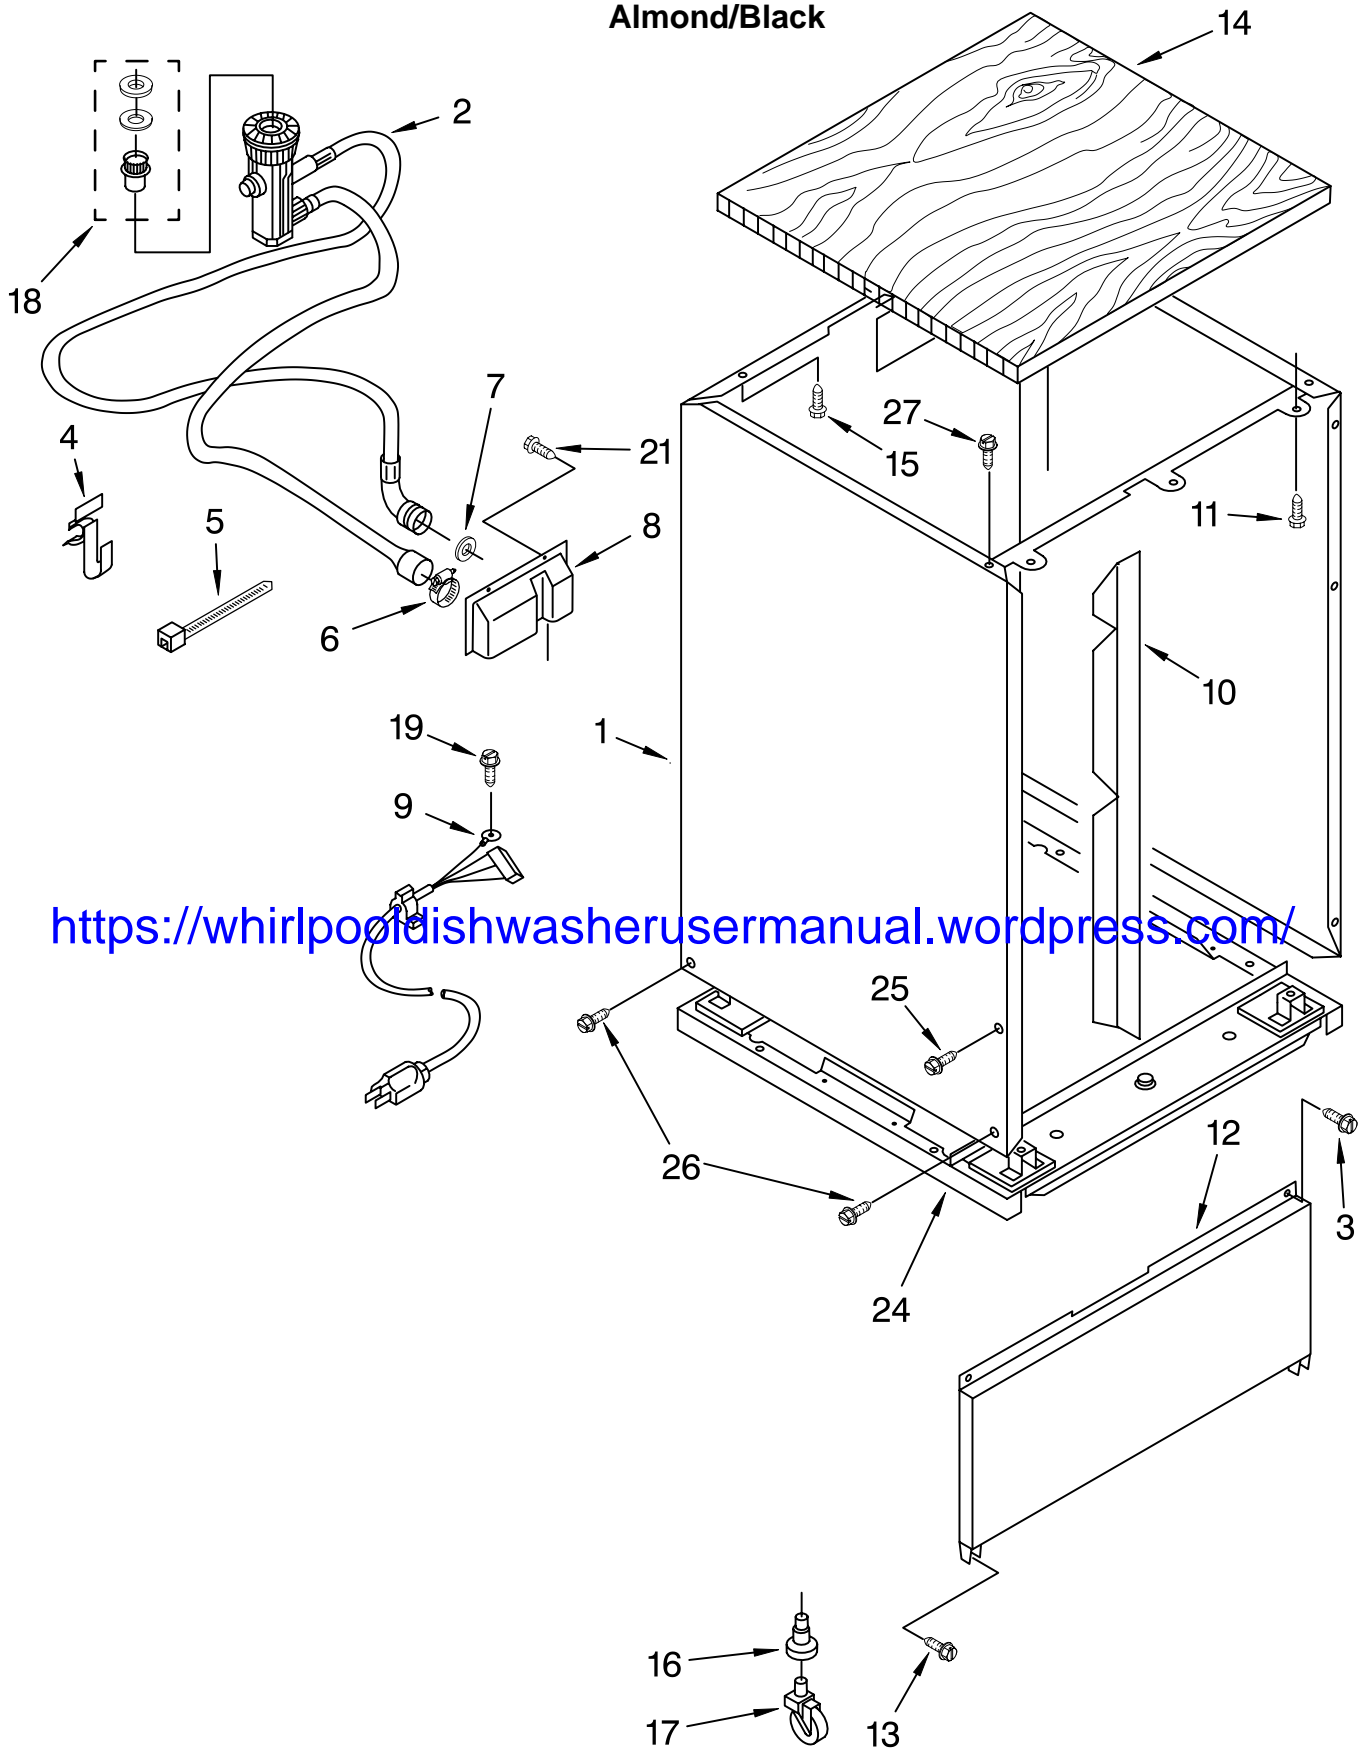

CABINET PARTS

For Model: DP840CWDB3
Almond/Black

<https://whirlpooldishwasherusermanual.wordpress.com/>

FOR ORDERING INFORMATION REFER TO PARTS PRICE LIST

CABINET PARTS

For Model: DP840CWDB3

Almond/Black

Illus. No.	Part No.	DESCRIPTION
1	3370306	Shell Assembly (Almond)
2	3370318	Coupler Assembly
3	302868	Screw
4	3370323	Retainer, Hose
5	309330	Clip, Strap
6	3367052	Clamp, Hose
7	16123	Washer
8	3371343	Housing, Hose
9	3371542	Cord, Power
10	3371807	Pad, Divider
11	3373329	Screw
12	3371640	Shroud, Caster
13	3370544	Screw
14	3373198	Panel, Top
15	304428	Screw (2)
16	300450	Socket, Caster
17	300424	Caster
18	3374592	Adapter, Faucet
19	3372525	Screw
21	3370826	Screw (2)
24	3370551	Frame Assembly
25	3371635	Screw, 8-18 x 1/2
26	3371644	Screw, 8-18 x 5/8
27	302251	Screw

<https://whirlpooldishwasherusermanual.wordpress.com/>