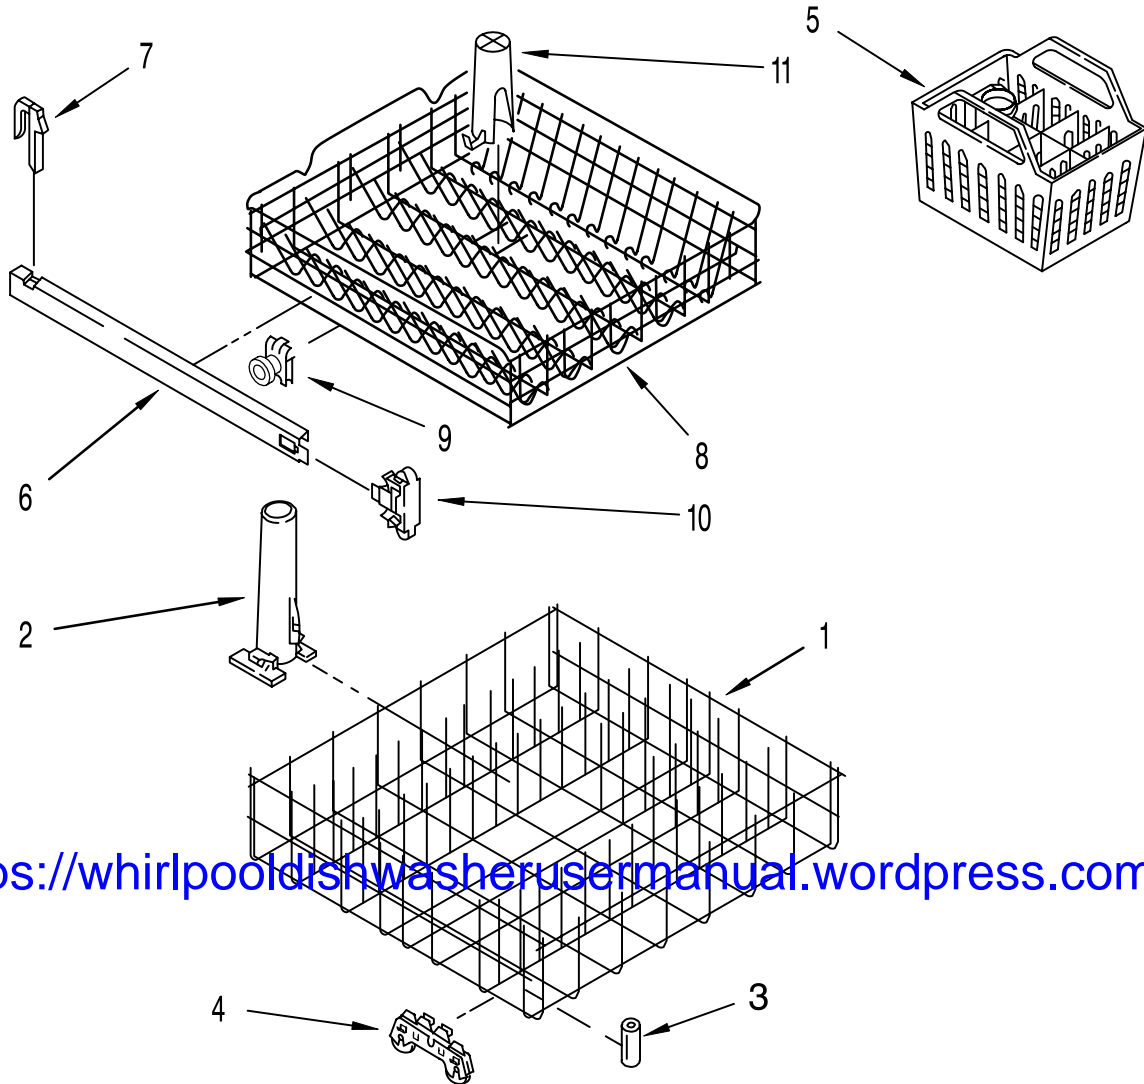

Illus. No.	Part No.	DESCRIPTION
1	3369037	Grommet, Pump Seal
2	3369015	Pump & Motor Assembly
For Breakdown Of Pump Parts, Refer To Pump And Motor Parts Page.		
3	3369035	Hose, Pump Inlet
4	3369036	Clamp (2)
5	3369033	Support, Motor
6	3369032	Grommet, Motor Support
7	3370856	Pushnut, Motor Support
8	3369038	Washer, Grommet
9	3369008	Spray Arm, Assembly Lower
10	3369039	Nut, Pump Outlet
11	3371745	Support & Bearing Assembly (Includes Items: 13, 14 & 15)
12	3369045	Seal, Split Ring
13	3369044	Washer
14	3371746	Bearing
15	3371744	Shoulder Screw
16	3369178	Ball, Check-Valve
17	3369176	Funnel
18	3369326	Grate, Funnel
19	3369177	Seal
20	3369178	Ball, Check-Valve
21	371499	Clamp, Hose
22	3369179	Hose, Collector
23	3371634	Washer, Curved
24	3369181	Screw 10-16, Hi-Lo (4)

FOR ORDERING INFORMATION REFER TO PARTS PRICE LIST

PUMP AND MOTOR PARTS

For Model: DP840CWDB3
Almond/Black

<https://whirlpooldishwasherusermanual.wordpress.com/>

Illus. No.	Part No.	DESCRIPTION
1	3369011	Housing Assembly
2	3369031	Seal, Drain Cover
3	3369028	Diaphragm
4	3369029	Ring, Diaphragm
5	3369030	Cover, Drain Valve
6	3368921	Screw (4)
7	3369020	Seal Seat
8	3374028	Seal Head
9	3369013	Impeller & Bearing Assembly
10	3369012	Disk & Mount Assembly
11	3372625	Motor
12	3368922	Screw (3)

FOR ORDERING INFORMATION REFER TO PARTS PRICE LIST

DISHRACK PARTS

For Model: DP840CWDB3
Almond/Black

<https://whirlpooldishwasherusermanual.wordpress.com/>

Illus. No.	Part No.	DESCRIPTION
1	3370498	Lower Dishrack Assembly
2	3369761	Tower, Protector
3	3368006	Bumper, Dishrack (2)
4	3376961	Wheel & Transport Assembly (4)
5	3369762	Basket, Silverware
6	3369071	Track, Dishrack (2)
7	3374701	Stop, Track (2)
8	3371663	Dishrack, Upper
9	3371581	Wheel & Axle Assembly (4)
10	300845	Endcap, Track (2)
11	3371908	Diffuser, Water