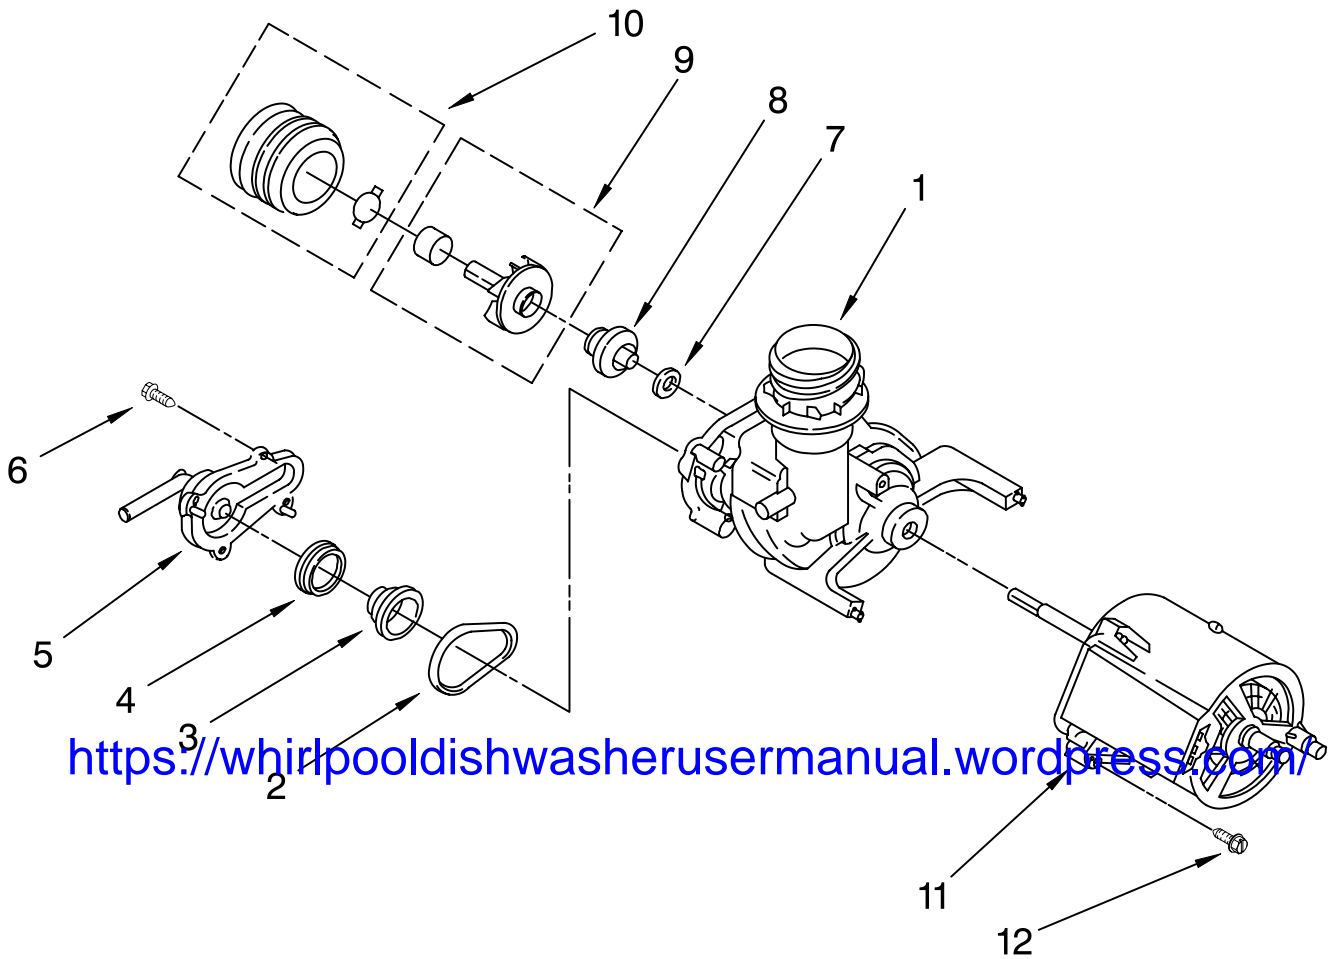

PUMP AND MOTOR PARTS

For Model: DP840CWDB3
Almond/Black

<https://whirlpooldishwasherusermanual.wordpress.com/>

Illus. No.	Part No.	DESCRIPTION
1	3369011	Housing Assembly
2	3369031	Seal, Drain Cover
3	3369028	Diaphragm
4	3369029	Ring, Diaphragm
5	3369030	Cover, Drain Valve
6	3368921	Screw (4)
7	3369020	Seal Seat
8	3374028	Seal Head
9	3369013	Impeller & Bearing Assembly
10	3369012	Disk & Mount Assembly
11	3372625	Motor
12	3368922	Screw (3)

FOR ORDERING INFORMATION REFER TO PARTS PRICE LIST