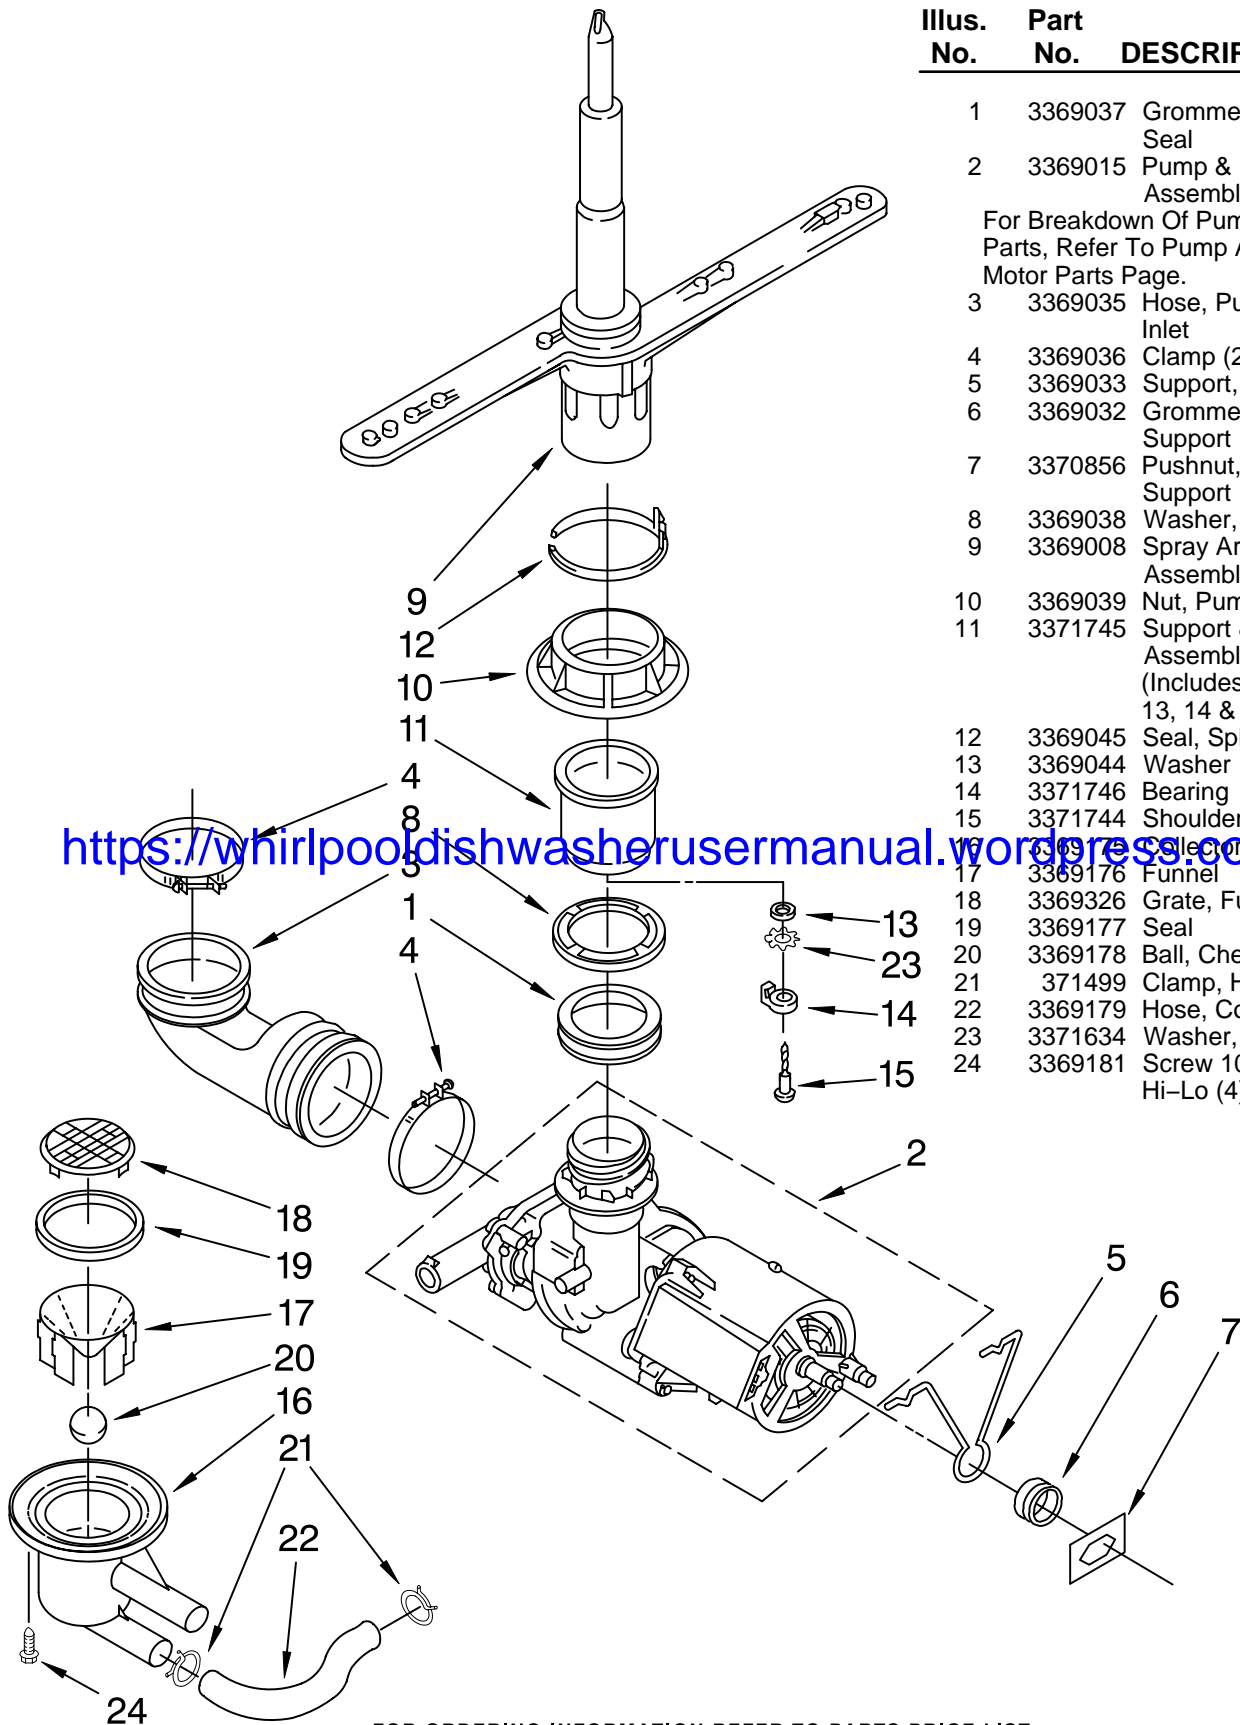

TUB ASSEMBLY PARTS

For Model: DP840CWDB3
Almond/Black

Illus. No.	Part No.	DESCRIPTION	Illus. No.	Part No.	DESCRIPTION	Illus. No.	Part No.	DESCRIPTION
1	3375129	Tub and Support Assembly	14	717273	Washer, Rubber (2)	30	3369067	Switch, Float
2	3369078	Tub, Wheel Assembly (8)	15	3369073	Nut (2) (Heater Terminal)	31	3369049	Cover, Switch Housing
3	3368932	Runner (2)	16	3374667	Water Valve	32	3369072	Float
4	3374849	Leveler (2)	17	304392	Screw, 8-18 x 1/2	33	717488	Nut
5	3370389	Screw, Shoulder (2)	18	3369421	Check, Valve Assembly	37	3371030	Hose, Inlet
6	302819	Wheel (2)	19	3369180	Hose, Coupler	38	301958	Clamp
7	343641	Screw, 10-16 x 1/2 (4)	22	371499	Clamp (Double)	40	3375059	Sound Shield
8	3374719	Plate, Latch	23	3370225	Screw	42	359625	Screw, 8-18 x 1/2
9	3374720	Screw	24	3369063	Relay	46	304666	Retainer, Push (2)
10	3376927	Gasket	25	304231	Screw, 8-18 x 1/2	52	3368987	Support, Heater
11	3369322	Grate	26	3368928	Fuse, Thermal			
12	3369052	Deflector (2)	28	3373228	Spring, Door (2)			
13	3372523	Heater	29	3369048	Housing, Float Switch			

Illus. No.	Part No.	DESCRIPTION
1	3369037	Grommet, Pump Seal
2	3369015	Pump & Motor Assembly
For Breakdown Of Pump Parts, Refer To Pump And Motor Parts Page.		
3	3369035	Hose, Pump Inlet
4	3369036	Clamp (2)
5	3369033	Support, Motor
6	3369032	Grommet, Motor Support
7	3370856	Pushnut, Motor Support
8	3369038	Washer, Grommet
9	3369008	Spray Arm, Assembly Lower
10	3369039	Nut, Pump Outlet
11	3371745	Support & Bearing Assembly (Includes Items: 13, 14 & 15)
12	3369045	Seal, Split Ring
13	3369044	Washer
14	3371746	Bearing
15	3371744	Shoulder Screw
16	3369178	Ball, Check-Valve
17	3369176	Funnel
18	3369326	Grate, Funnel
19	3369177	Seal
20	3369178	Ball, Check-Valve
21	371499	Clamp, Hose
22	3369179	Hose, Collector
23	3371634	Washer, Curved
24	3369181	Screw 10-16, Hi-Lo (4)