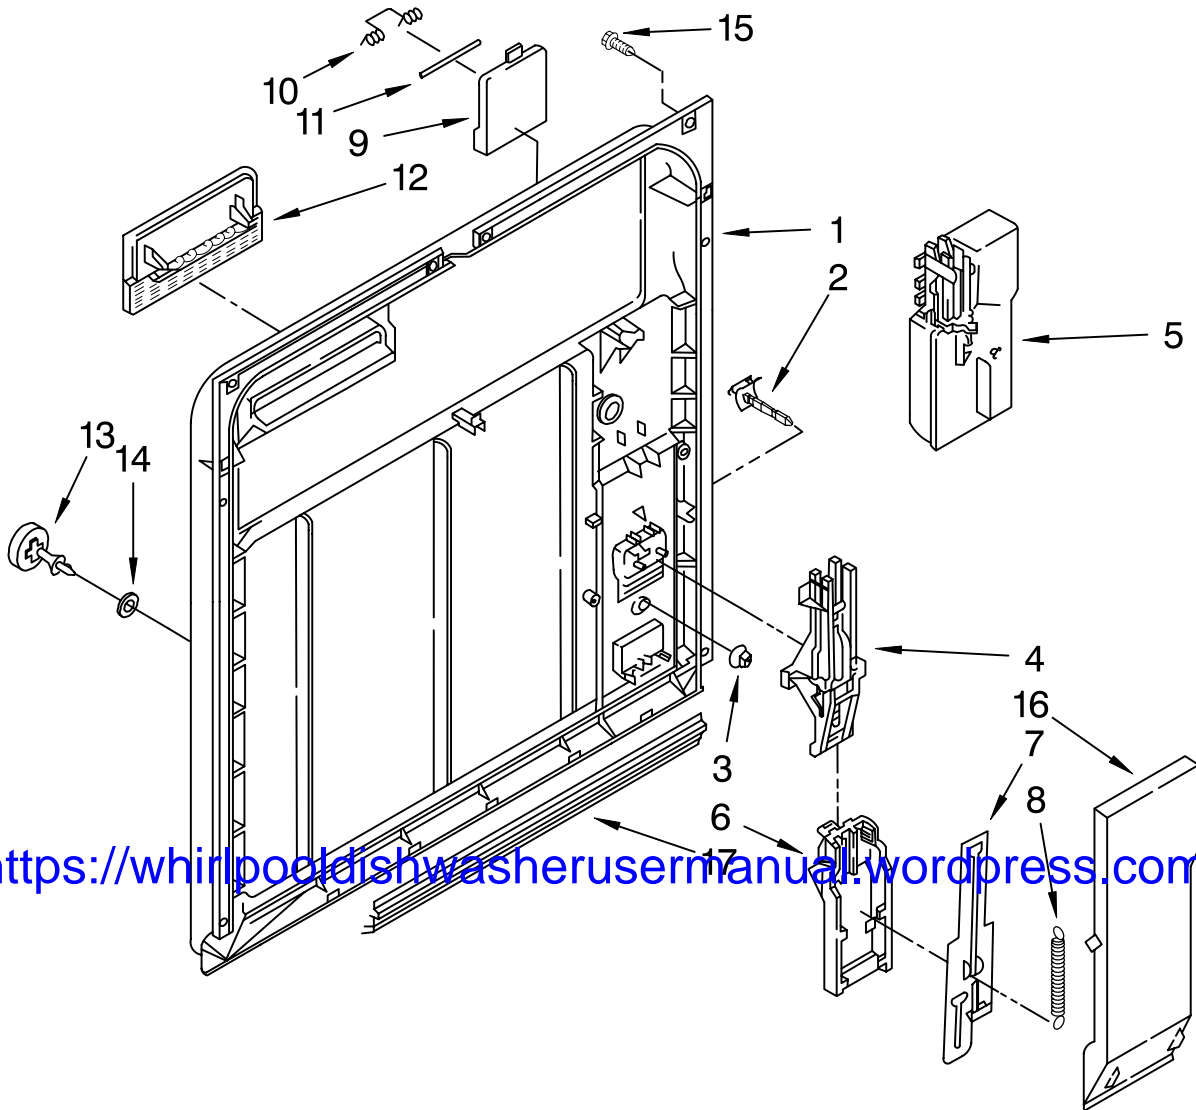

INNER DOOR PARTS

For Model: DP840CWDB3
Almond/Black

<https://whirlpooldishwasherusermanual.wordpress.com/>

Illus. No.	Part No.	DESCRIPTION	Illus. No.	Part No.	DESCRIPTION	Illus. No.	Part No.	DESCRIPTION
1	3369054	Inner Door (Also Order Latch Door Kit 676413)	6	3369000	Draw Bar (Upper Dispenser)	11	3372028	Pin (Lid Hinge)
2	3376066	Latch, Detergent Dispenser	7	3369602	Draw Bar (Lower Dispenser)	12	3371710	Screen, Vent
3	3369061	Snap, Detergent Dispenser	8	3368999	Spring (Draw Bar)	13	3369512	Wet-Agent Cap Assembly
4	3369055	Actuator Assembly	9	3376404	Lid Assembly	14	3369155	Seal (Wet-Cap)
5	3368967	Wet Agent, Dispenser	10	300106	Spring, Lid	15	3369051	Screw (8)
						16	3371569	Cover, Drip
						17	3369479	Spatter Shield

FOR ORDERING INFORMATION REFER TO PARTS PRICE LIST