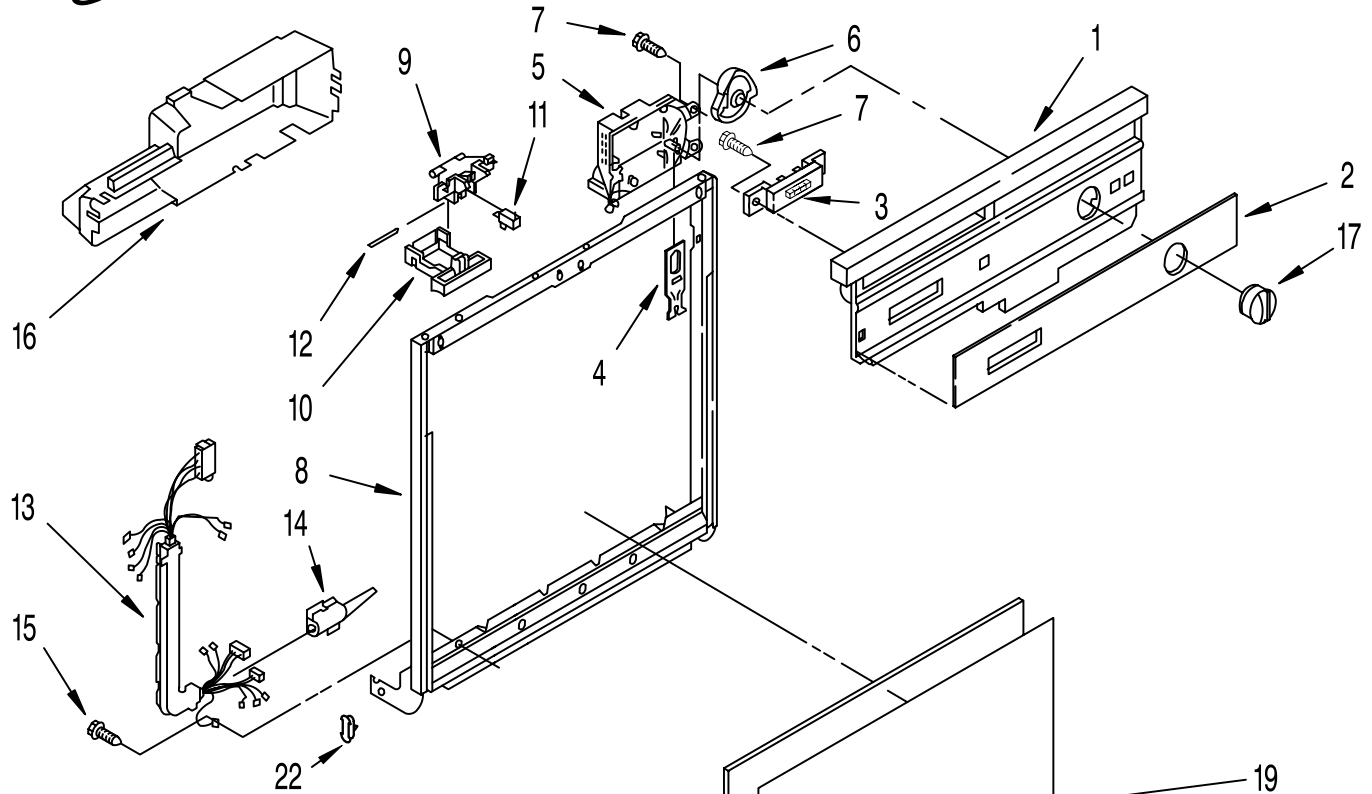

FRAME AND CONSOLE PARTS

For Model: DP840CWDB3
Almond/Black

UNDERCOUNTER
DISHWASHER

Illus. No.	Part No.	DESCRIPTION
1	3375271	Console (Includes Item 2)
2	3374798	Insert, Console
3	3375561	Switch
4	3369529	Follower, Cam
5	3375079	Timer
6	3375140	Cam
7	304231	Screw, 8-18 x 1/2 (5)
8	3374711	Door Frame (Includes Item 23)
9	3368953	Bolt, Latch
10	3369457	Lever, Latch
11	3369325	Switch, (2)
12	3368955	Pin, Switch (2)
13	3374875	Harness and Protector
14	3376405	Elbow, Harness
15	3400803	Screw, 8-32 x 1/4
16	3375473	Cover Timer
17	3375348	Knob, Timer
18	3368979	Spacer
19	†Front Panel 3369516	Almond/Black
20	3374010	Retainer, Panel
22	3373234	Bearing, Spring (2)
23	3374716	Channel, Retainer (Also Order Item #20)

TUB ASSEMBLY PARTS

For Model: DP840CWDB3
Almond/Black

Illus. No.	Part No.	DESCRIPTION	Illus. No.	Part No.	DESCRIPTION	Illus. No.	Part No.	DESCRIPTION
1	3375129	Tub and Support Assembly	14	717273	Washer, Rubber (2)	30	3369067	Switch, Float
2	3369078	Tub, Wheel Assembly (8)	15	3369073	Nut (2) (Heater Terminal)	31	3369049	Cover, Switch Housing
3	3368932	Runner (2)	16	3374667	Water Valve	32	3369072	Float
4	3374849	Leveler (2)	17	304392	Screw, 8-18 x 1/2	33	717488	Nut
5	3370389	Screw, Shoulder (2)	18	3369421	Check, Valve Assembly	37	3371030	Hose, Inlet
6	302819	Wheel (2)	19	3369180	Hose, Coupler	38	301958	Clamp
7	343641	Screw, 10-16 x 1/2 (4)	22	371499	Clamp (Double)	40	3375059	Sound Shield
8	3374719	Plate, Latch	23	3370225	Screw	42	359625	Screw, 8-18 x 1/2
9	3374720	Screw	24	3369063	Relay	46	304666	Retainer, Push (2)
10	3376927	Gasket	25	304231	Screw, 8-18 x 1/2	52	3368987	Support, Heater
11	3369322	Grate	26	3368928	Fuse, Thermal			
12	3369052	Deflector (2)	28	3373228	Spring, Door (2)			
13	3372523	Heater	29	3369048	Housing, Float Switch			