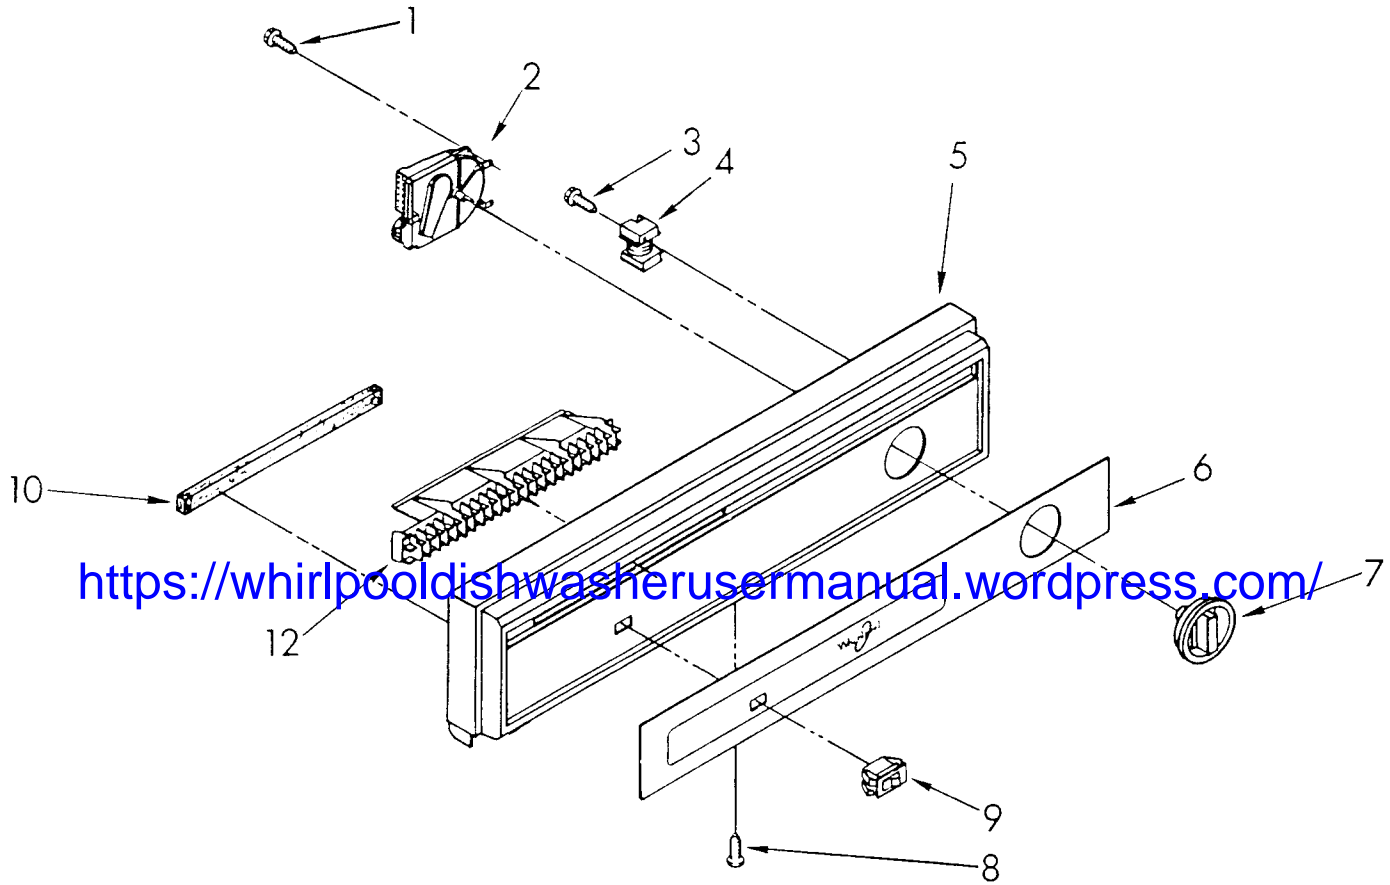

CONSOLE PARTS

<https://whirlpooldishwasherusermanual.wordpress.com/>

10-89 Litho in U.S.A.

Whirlpool CORPORATION
Benton Harbor, Michigan.

© 1989 WHIRLPOOL CORPORATION

Part No. 3369932

Get More Manual <http://www.pdflook.com/>