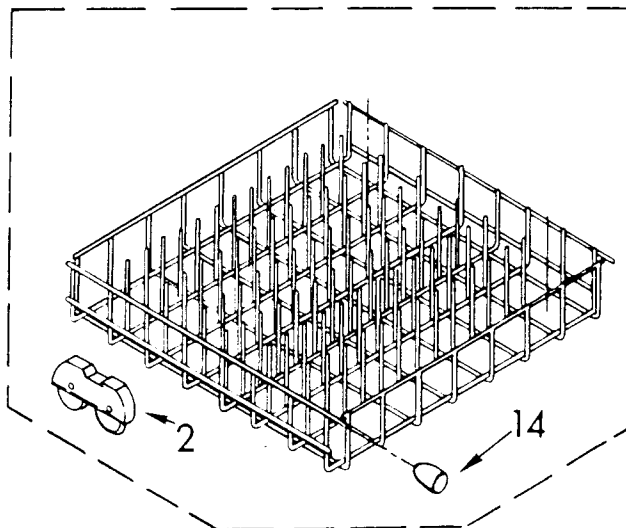

<https://whirlpooldishwasherusermanual.wordpress.com/>