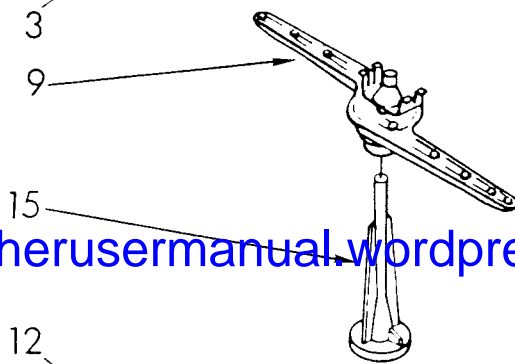

<https://whirlpooldishwasherusermanual.wordpress.com/>