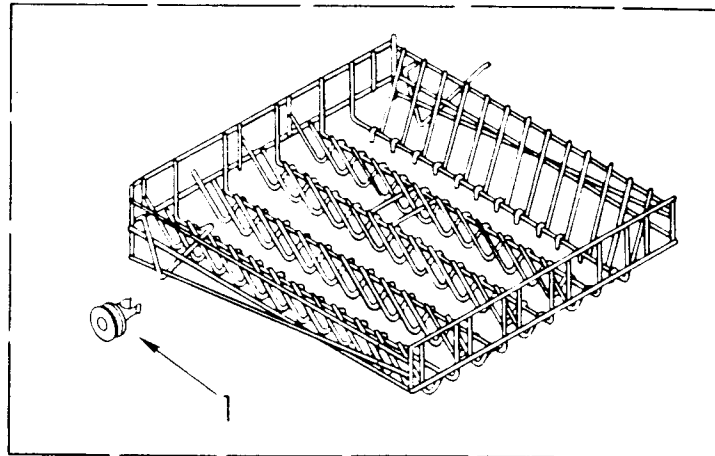

DISHRACK PARTS

For Model: DP3000XRN4