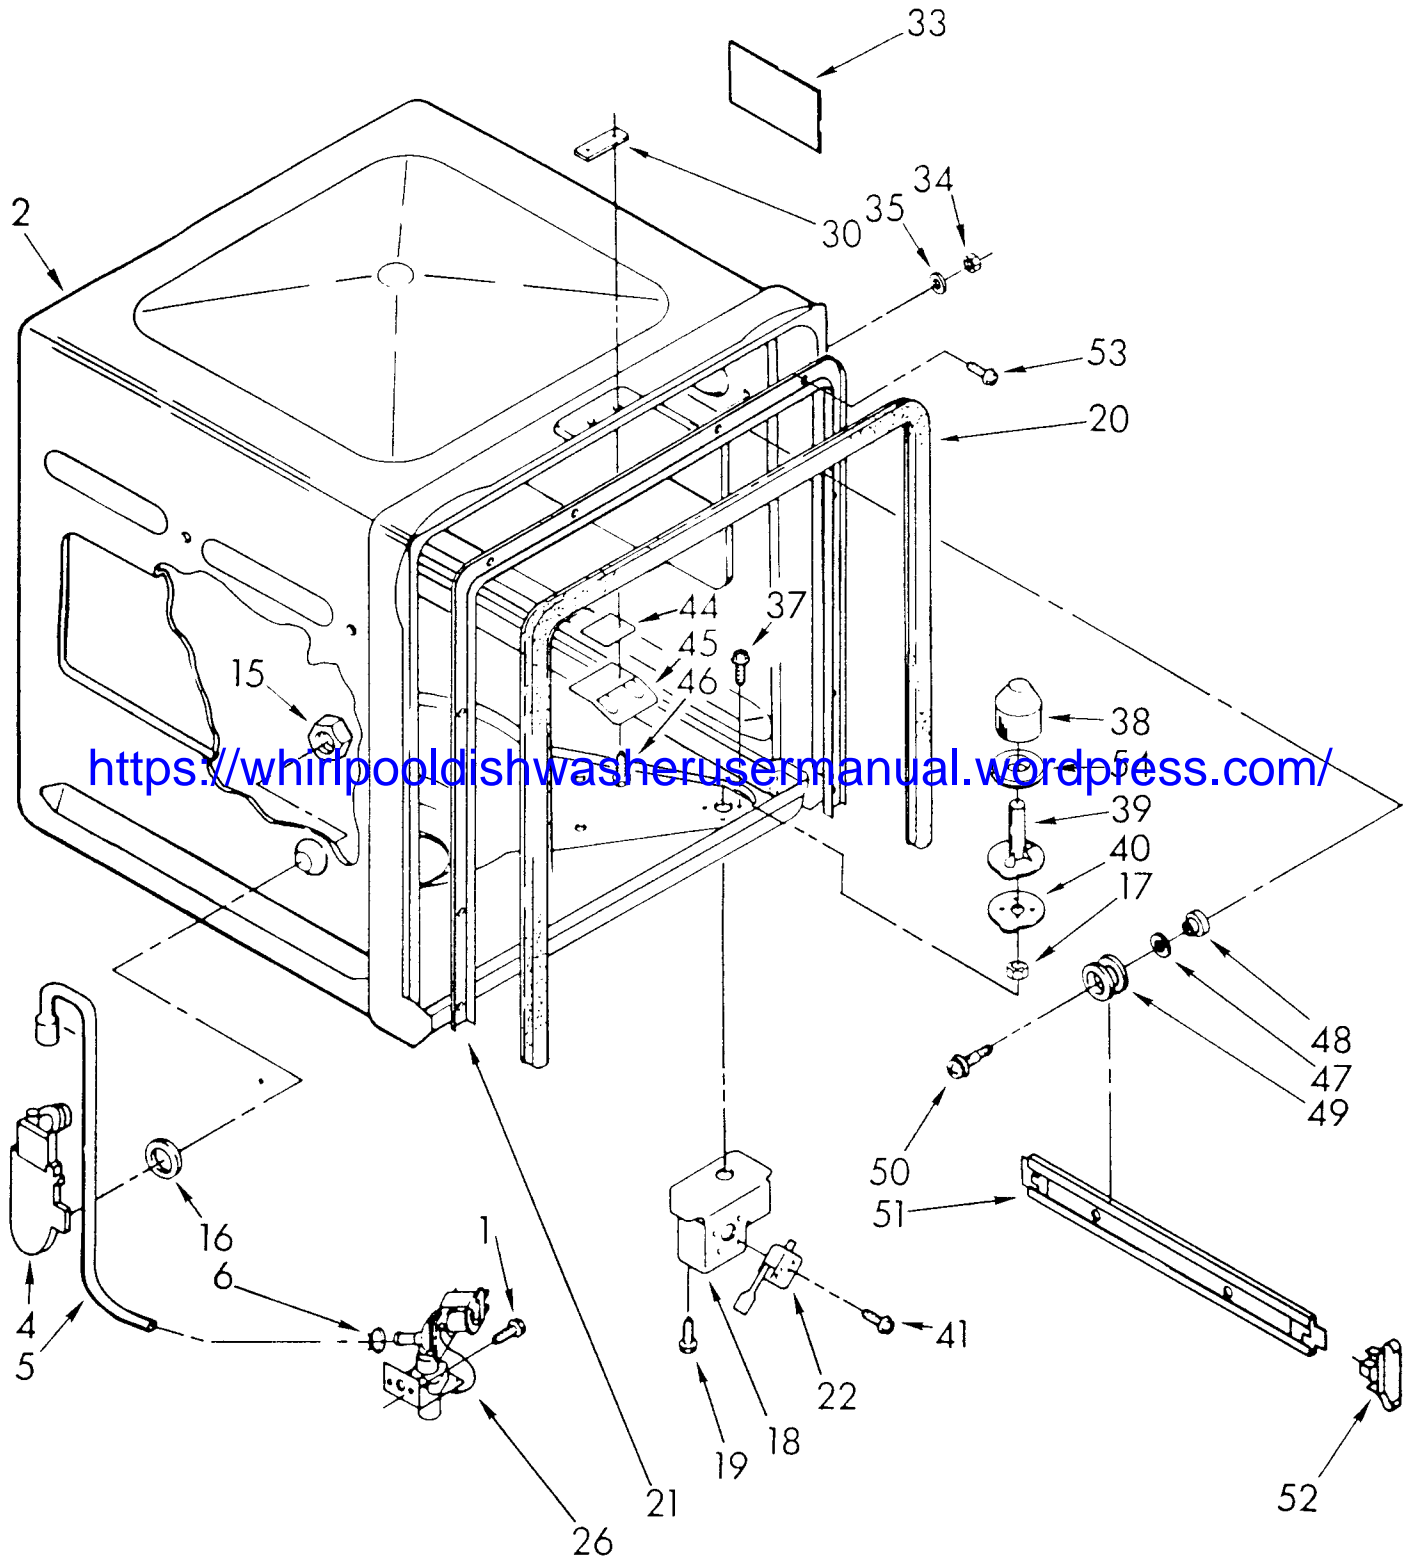

TUB PARTS

For Model: DP3000XRN4

FOR ORDERING INFORMATION REFER TO PARTS PRICE LIST

1	90767	Screw, 8 x 3/8 (2)
2	3367464	Tub Assembly
4	300974	Inlet, Water
5	304669	Hose, Inlet
6	301958	Clamp
15	713799	Nut, 7/18-16
16	713878	Gasket
17	717488	Nut, .125
18	719342	Bracket, Overflow Switch
19	718250	Screw, 8 x 1/2 (3)
20	3368007	Gasket
21	3368002	Retainer, Gasket
22	660741	Switch, Pressure
26	661511	Valve, Water Inlet
30	303080	Nut, Twin Spring
33	302340	Pad, Sound (2)
34	718829	Locknut (8)
35	717624	Washer (8)
37	717236	Screw, 8-18 x 1/2
38	718035	Float
39	719967	Standpipe, Overflow
40	719966	Gasket, Overflow
41	302203	Screw, 4-40 x 9/16
44	712302	Shim
45	300233	Strike
46	3367670	Screw, 10-16 x 1/2 (2)
47	718750	Washer (8)
48	718817	Washer, Cup (8)
49	300844	Wheel, Tub (8)
50	712499	Screw, Shoulder (8)
51	300846	Track (2)
52	300845	End Cap, Track (4)
53	3368008	Screw, 8-18 x 5/8 (10)
54	301662	Gasket, Standpipe (2)

LITERATURE PARTS

LIT3367225	Instructions, Installation
LIT304272	Guide, Use & Care
LIT3368593	Energy Guide
LIT3368870	Label, Wiring Diagram
LIT3369932	Parts List

OPTIONAL PARTS NOT INCLUDED

PAINT, TOUCH UP (1/2 oz.)

72017	White
72107	Almond
72110	Golden Harvest
72112	Toast
72113	Platinum

PAINT PRESSURIZED SPRAY (13 oz.)

350930	White
350956	Almond
261890	Golden Harvest
285365	Toast
285366	Platinum

<https://whirlpooldishwasherusermanual.wordpress.com/>