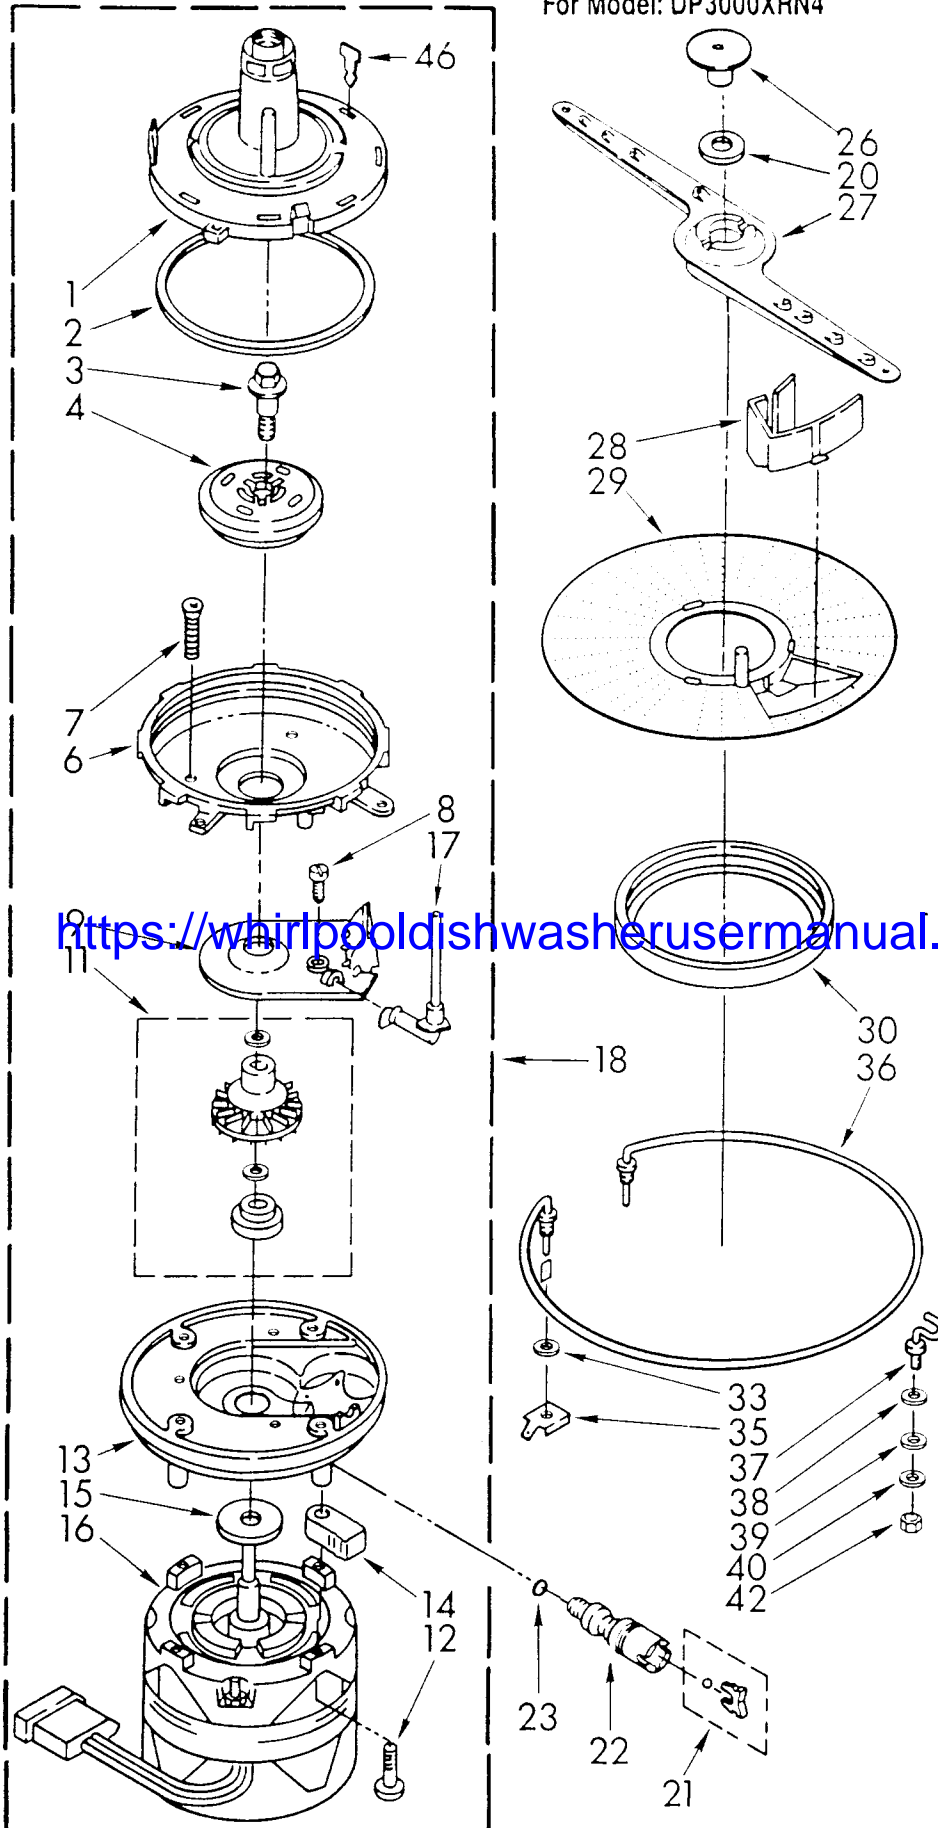

PUMP AND MOTOR PARTS

For Model: DP3000XRN4

<https://whirlpooldishwasherusermanual.wordpress.com/>

FOR ORDERING INFORMATION REFER TO PARTS PRICE LIST