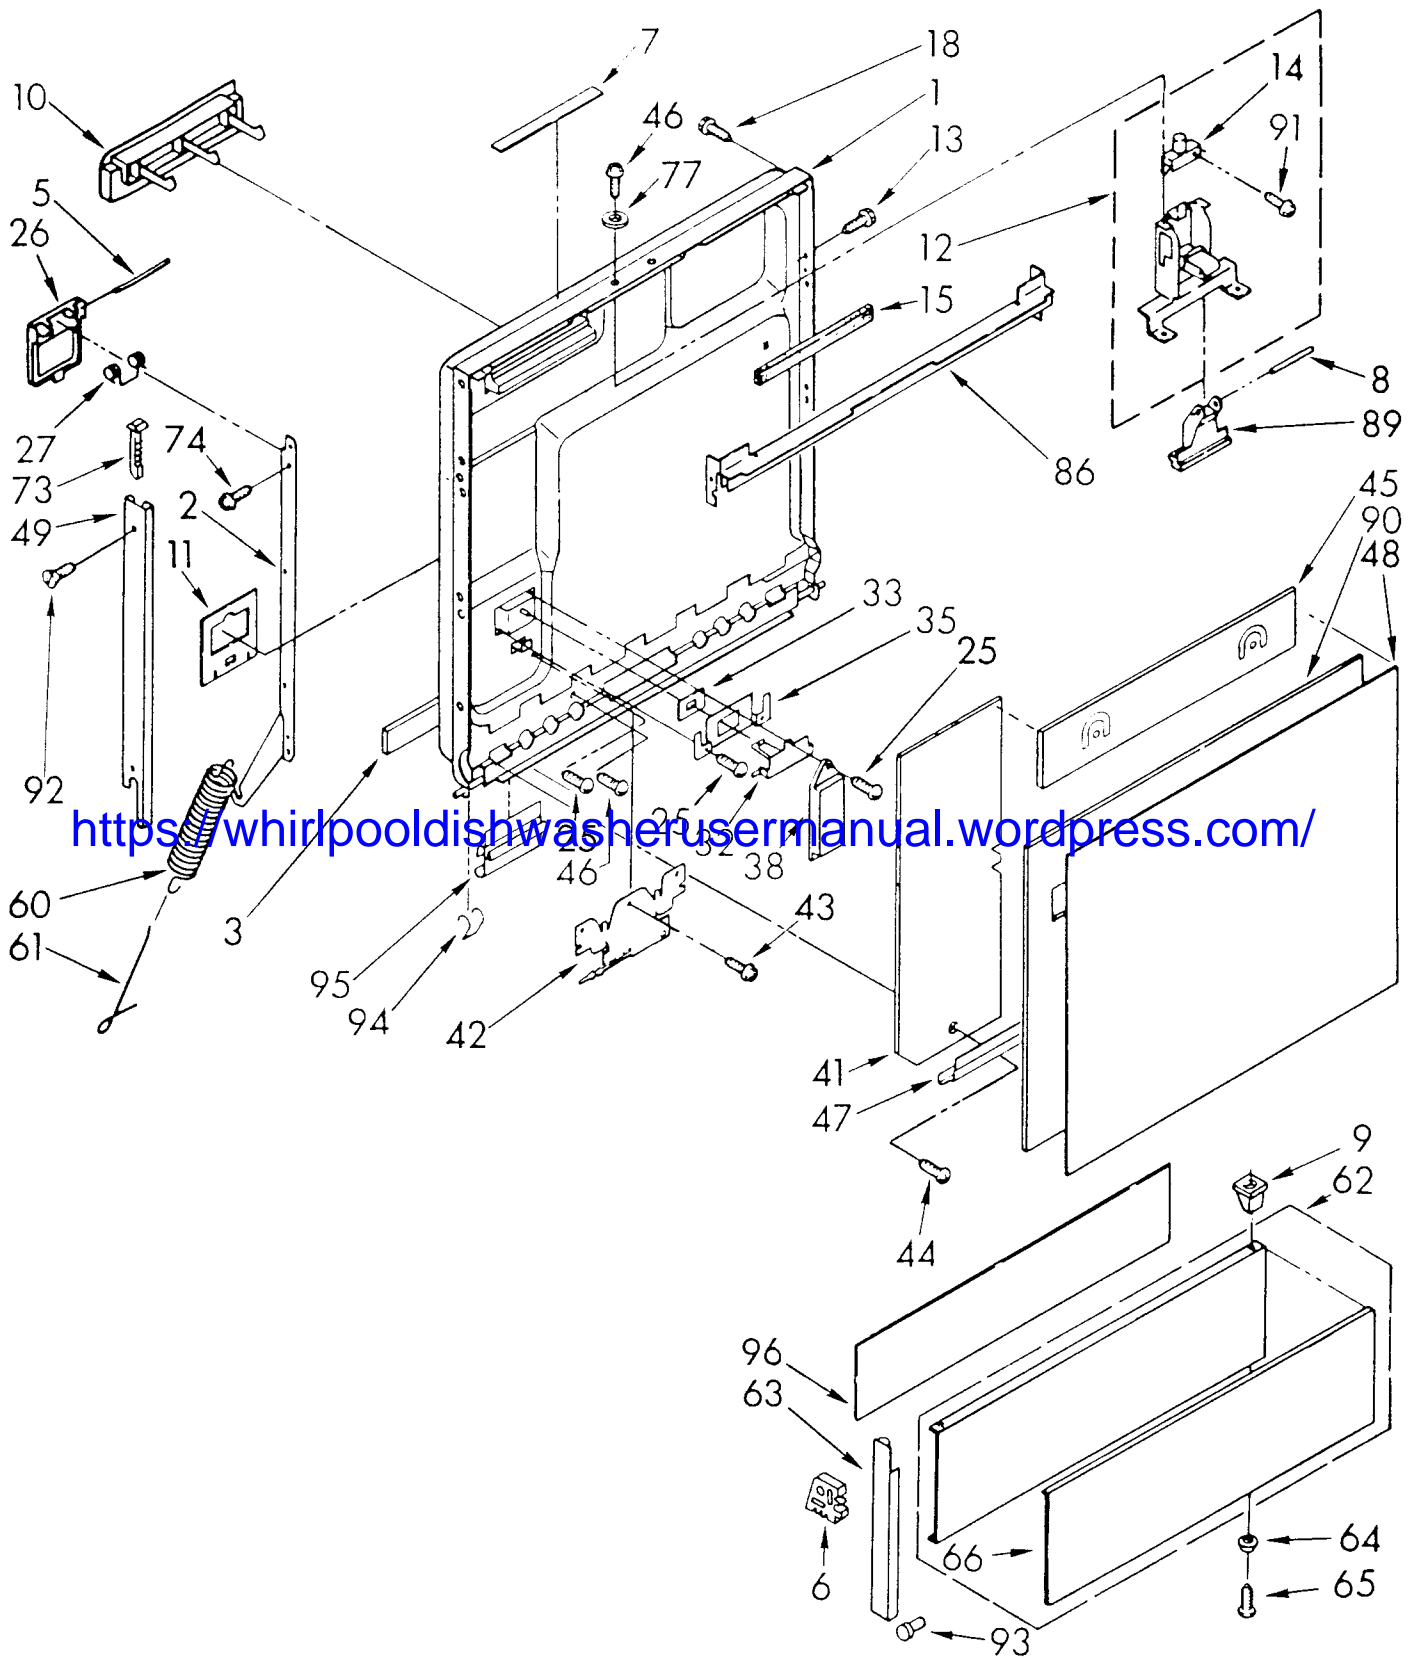

DOOR PARTS

For Model: DP3000XRN4

FOR ORDERING INFORMATION REFER TO PARTS PRICE LIST

1	3367387	Door, Inner
2		Support, Door
	3367201	(R.H.)
	3367202	(L.H.)
3	717921	Gasket, Door
5	300115	Pin, Lid Hinge
6	3367736	Retainer (2)
7	302081	Label, User Guide
8	300234	Pin, Pivot
9	356592	Grommet
10	300246	Screen, Vent
11	303978	Barrier
12	3367058	Latch Assembly
13	304392	Screw, 8-18 x 1/2 (2)
14	660951	Switch, Interlock
15	719860	Baffle
18	304233	Screw, 8 x 1-7/8 (2)
25	304231	Screw, 8 x 1/2
26	300155	Lid, Detergent Dispenser Assembly
27	300106	Spring, Lid
32	300119	Lever, Catch
33	300105	Seal, Lever
35	300104	Retainer
38	300109	Actuator
41	303906	Barrier, Door
42	303362	Shield, Harness
43	3367953	Screw, 8-18 x 5/8
44	688983	Screw, 8-18 x 5/8 (2)
45	303908	Barrier, Console
46	90767	Screw, 6 x 5/8 Ground (1)
47	304047	Edging, Panel
48	|	Panel, Front
49	3367488	Trim, Door (L.H.)
	3367487	Trim, Door (R.H.)
60	3367658	Spring, Door
61	716401	Retainer, Spring
62	|	Panel, Access
63	3367527	Cap, End R.H.
	3367531	Cap, End L.H.
64	719581	Foot (2)
65	719266	Screw, 8-18 x 5/8
66	303445	Overlay, Access Panel
73	3367172	Clip, Trim Guard (2)
74	300128	Screw, 8-18 x 1/2 (4)
77	300237	Washer (2)
86	304391	Rail, Support
89	304408	Lever, Release
90	3368569	Spacer, Panel
91	301582	Screw, 6-32 x 1
92	3367288	Screw, 8 x 1/2 (4)
93	715779	Bumper
94	301857	Clip, Wire
95	3367720	Retainer, Clip
96	301774	Pad, Sound

<https://whirlpooldishwasherusermanual.wordpress.com/>

|Refer To Dishwasher Replacement
Panel Parts List No. 675345