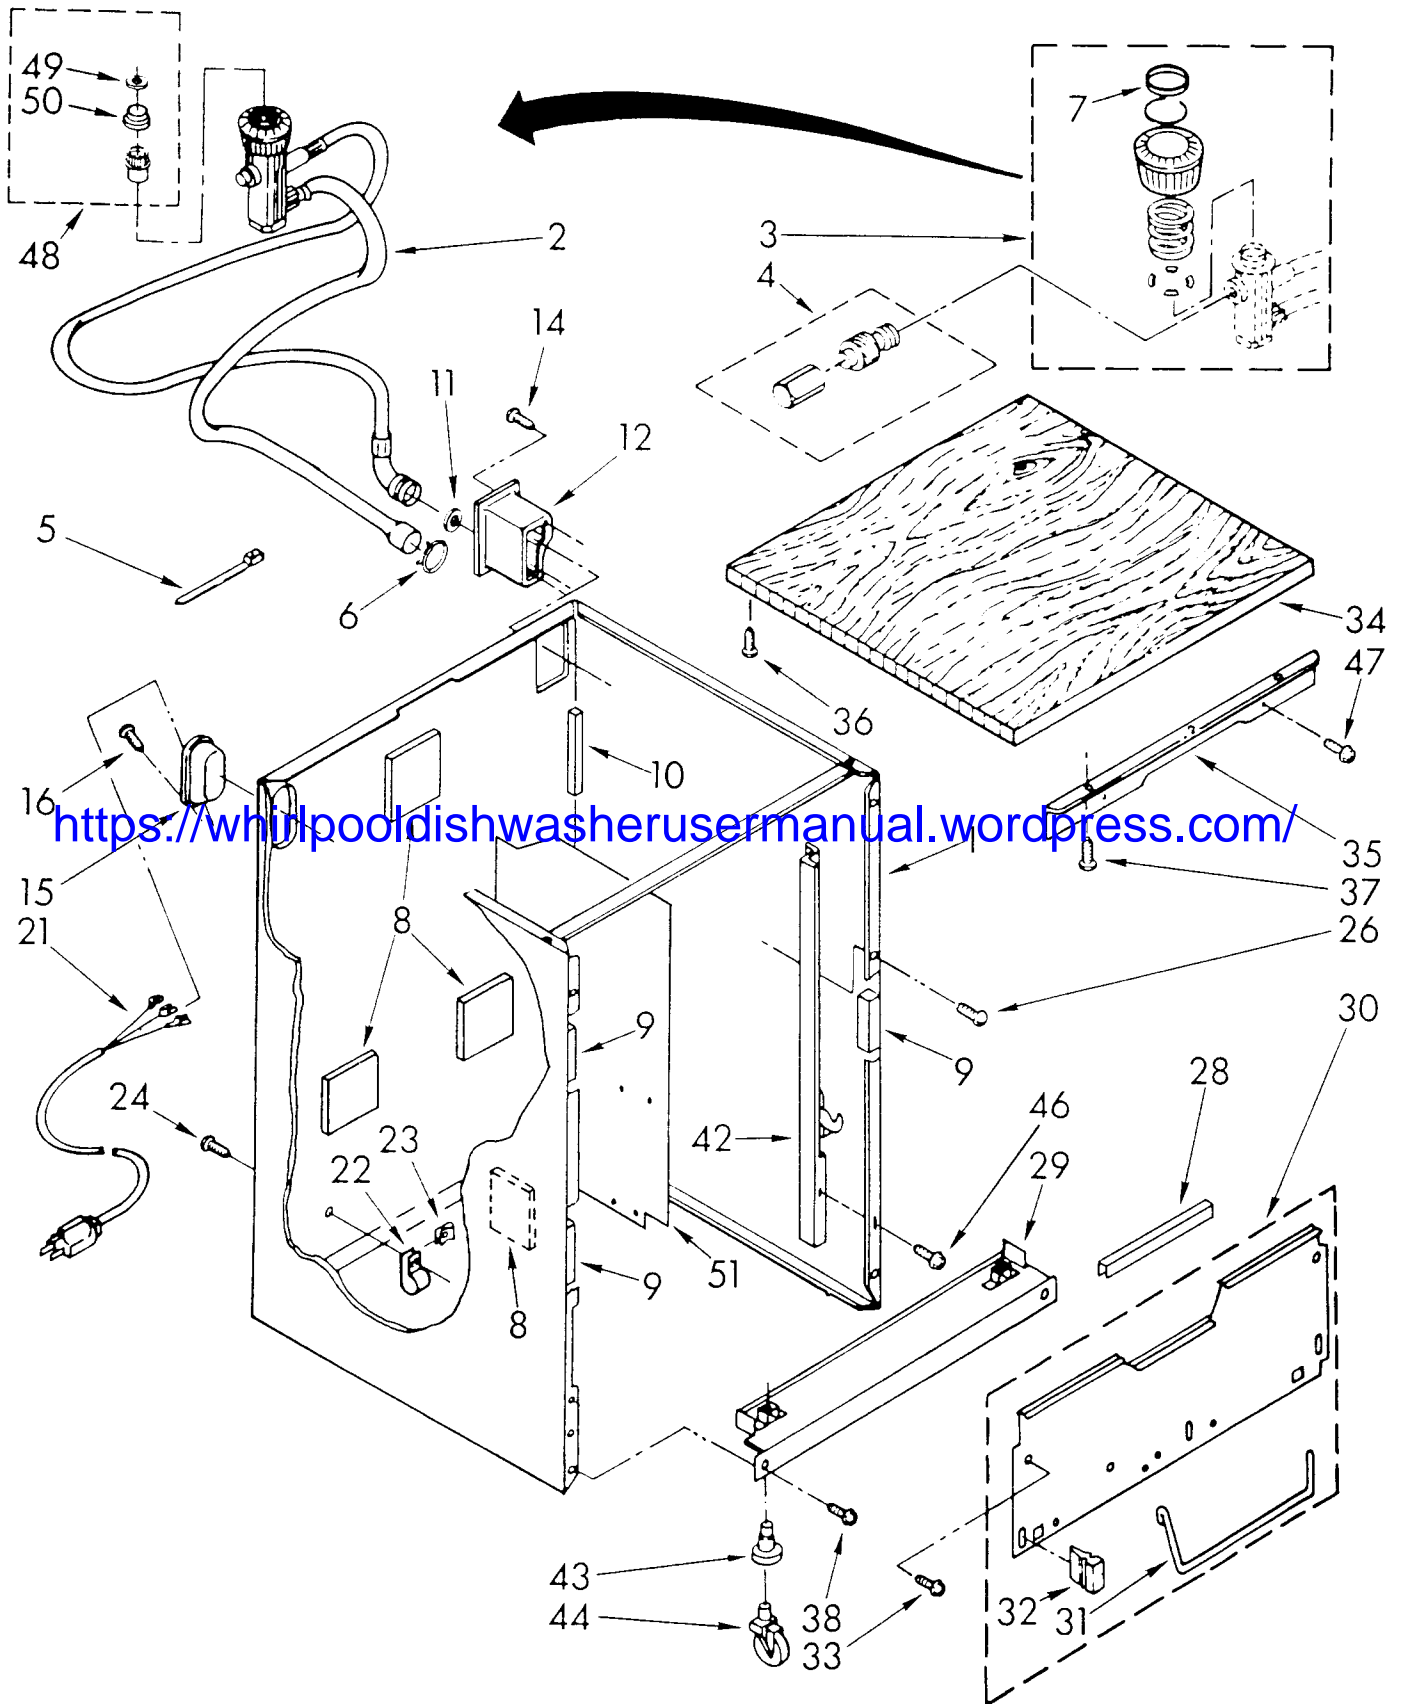

© 1989 WHIRLPOOL CORPORATION

Part No. 3369932

Get More Manual <http://www.pdflook.com/>

1	304231	Screw, 8-18 x 1/2 (3)
2	3370001	Timer
3	304232	Screw, 7-18 x 1-3/8
4	304409	Relay, Start
5	304606	Console (Includes Items 6 & 12)
6	3367622	Insert, Decorative
7	3367282	Knob, Timer
8	304234	Screw, 8-18 x 1/2 (2)
9	661520	Rocker Switch
10	3368537	Foam, Seal
12	304602	Grill, Vent

# CABINET PARTS

For Model: DP3000XRN4

FOR ORDERING INFORMATION REFER TO PARTS PRICE LIST

1		Shell Assembly
	302898	Almond
2	302902	Coupler Assembly
3	285170	Collar Kit, Faucet Coupler
4	285171	Valve, Pressure Relief
5	596490	Clip, Strap
6	719953	Clamp, Hose
7	711696	Seal
8	3368108	Pad (4)
9	3368110	Pad (3)
10	3368109	Pad
11	16123	Washer
12	302891	Housing, Hose
14	3367670	Screw, 10-16 x 1/2 (2)
15	716234	Housing, Cord
16	339493	Screw (2)
21	303651	Cord, Power
22	596553	Clamp, Strain Relief
23	717337	Nut, J-Type
24	9418000	Screw, 8-18 x 1/2
26	339493	Screw, 8-18 x 1/2 (2)
28	3367669	Edge Protector
29	3368426	Toeplate Assembly (Includes Item 43)
30	719091	Plate, Cover
31	719093	Bar, Torsion R.H.
	719094	Bar, Torsion L.H.
32	719235	Bumper, Rubber
33	302868	Screw, Tapping (4)
34	304598	Panel, Top
35	302250	Trim, Front
36	9418000	Screw (2)
37	3367953	Screw, 8-18 x 5/8 (3)
38	300890	Screw, Tapping (4)
42	3367438	Leg Assembly, L.H.
	3367436	Leg Assembly, R.H.
43		Socket, Caster
	300450	Alternate
	717588	Alternate
44		Caster
	718534	Alternate
	300424	Alternate
46	90767	Screw, 8 x 3/8
47	304428	Screw (2)
48	713750	Adapter, Faucet
49	713747	Washer
50	713748	Bushing
51	3368640	Barrier, Hose